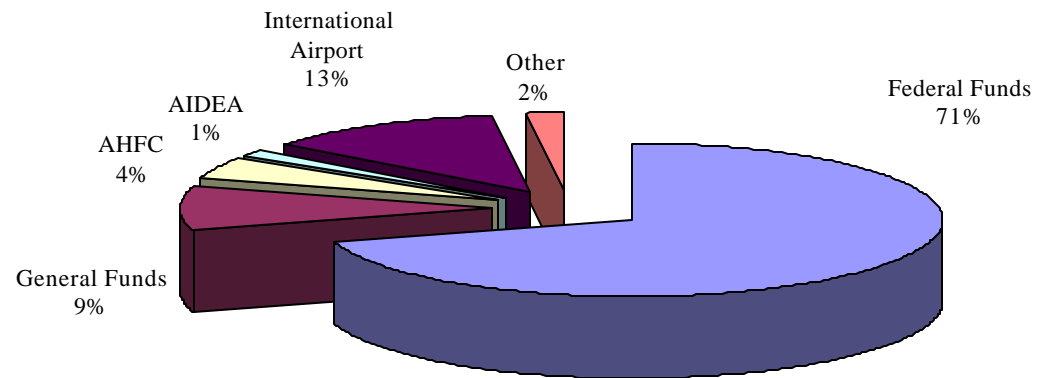

SCHOOL CONSTRUCTION AND MAJOR MAINTENANCE

The governor is strongly committed to eliminating the backlog of rural and urban K-12 major maintenance and construction projects. His plan for funding the entire program will be released in February.

TRANSPORTATION FUNDING

Alaska is fortunate to receive extensive federal funding for highways, ferries, airports and other transportation infrastructure — more than $592 million in FY2002. Federal highway spending for FY2002 is $322 million, up $17 million from last year while airport spending increased from $67 million to $111 million.

WATER/SEWER PROJECTS AND COMMUNITY CAPITAL MATCHING GRANTS

Complete lists of all community projects to be funded through these two programs are in the capital budget bill and election district reports. Both of these are on the OMB web site at the address shown above.

FUNDING SOURCES

The largest funding source for the governor's $1.2 billion capital plan for FY2001 is $827 million in federal funds. General funds are $101 million, of which $52 million is a match requirement for securing federal funds. General fund capital spending is $28 million more than the current year. AHFC's share of the budget remains at $52 million; AIDEA's FY2002 dividend is $17.5 million and the Postsecondary Education Commission dividend is $4 million.

Governor Knowles' Proposed FY2002 Capital Budget Project Funding Summary

Federal - $827.4 million
General Funds - $101 million
International Airport - $146.4 million
Other - $22.5 million

AIDEA - $17.5 million
AHFC - $52 million
Total $1.167 billion