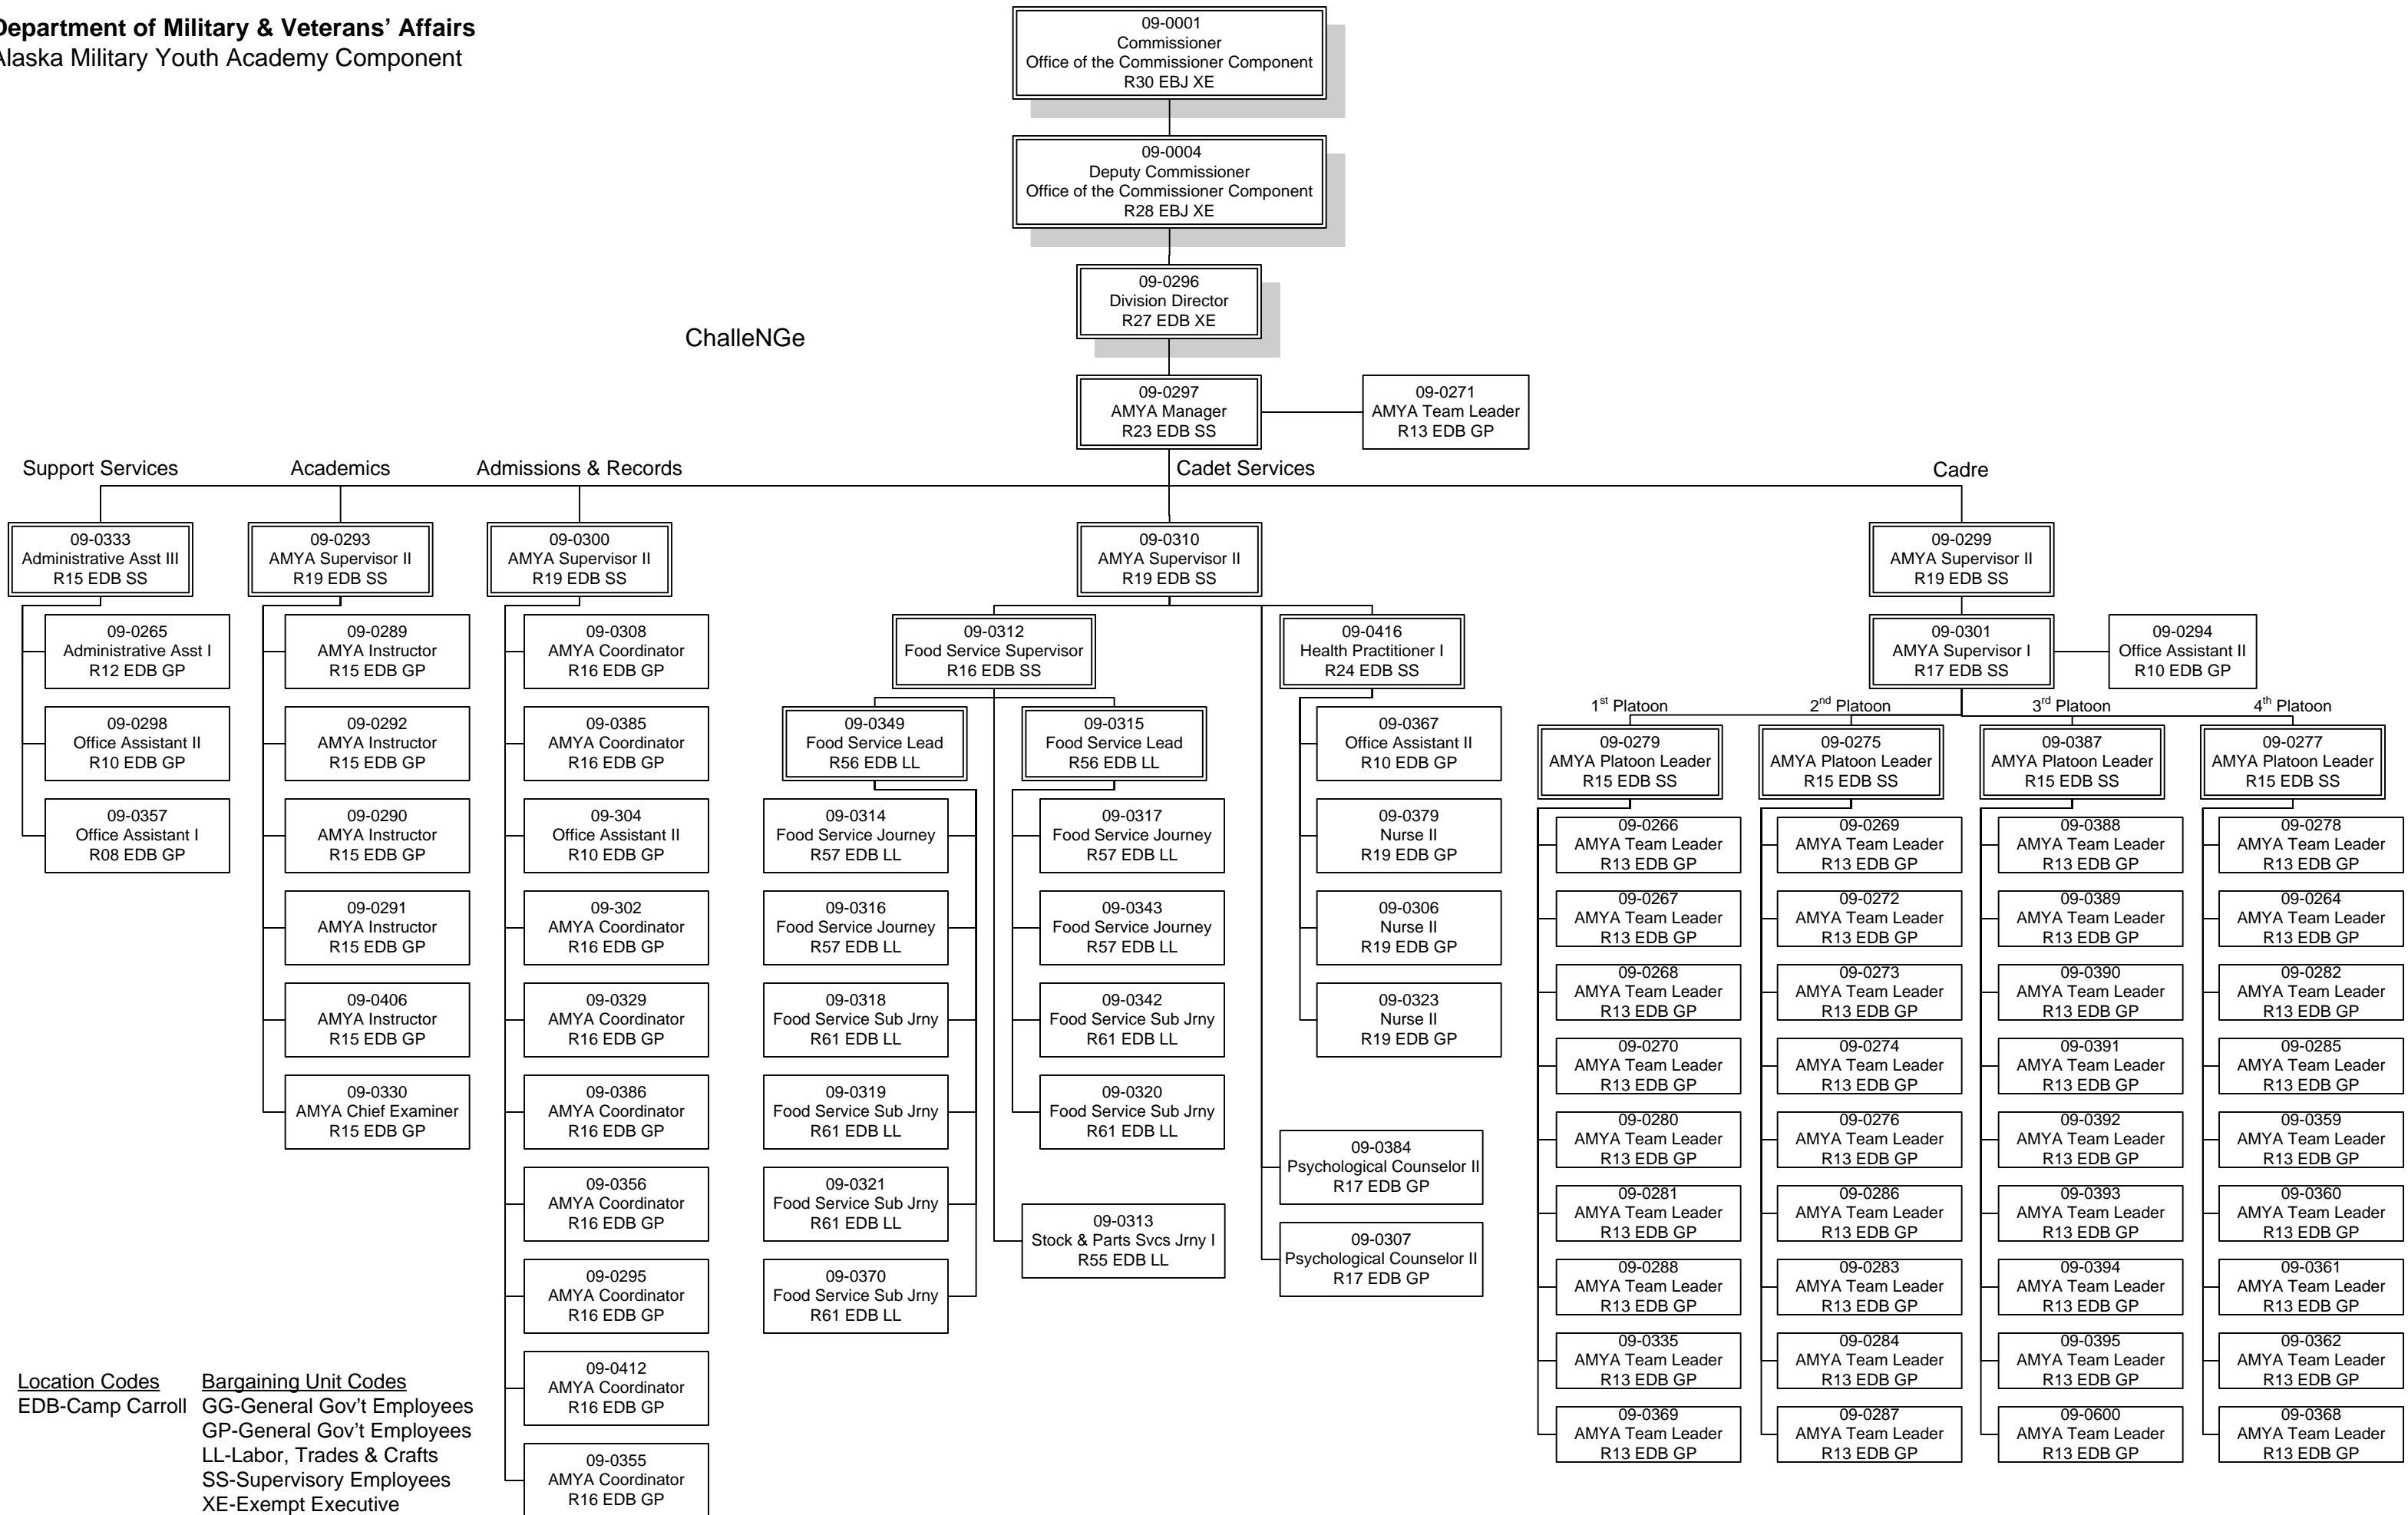

Department of Military & Veterans' Affairs
 Alaska Military Youth Academy Component

Challenge

Location Codes
 EDB-Camp Carroll

Bargaining Unit Codes
 GG-General Gov't Employees
 GP-General Gov't Employees
 LL-Labor, Trades & Crafts
 SS-Supervisory Employees
 XE-Exempt Executive