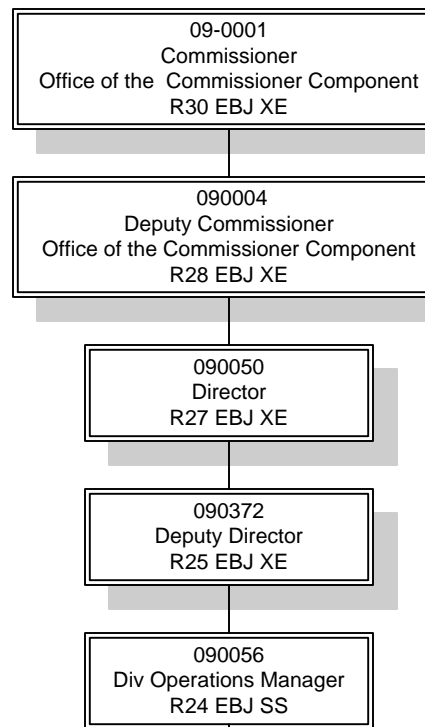

Department of Military and Veterans Affairs
 Division of Homeland Security and Emergency Management Component

Location Codes
EBJ-Ft Rich

Bargaining Unit Codes
 GG-General Gov't Employees
 GP-General Gov't Employees
 LL-Labor, Trades & Crafts
 SS-Supervisory Employees
 XE-Exempt Executive