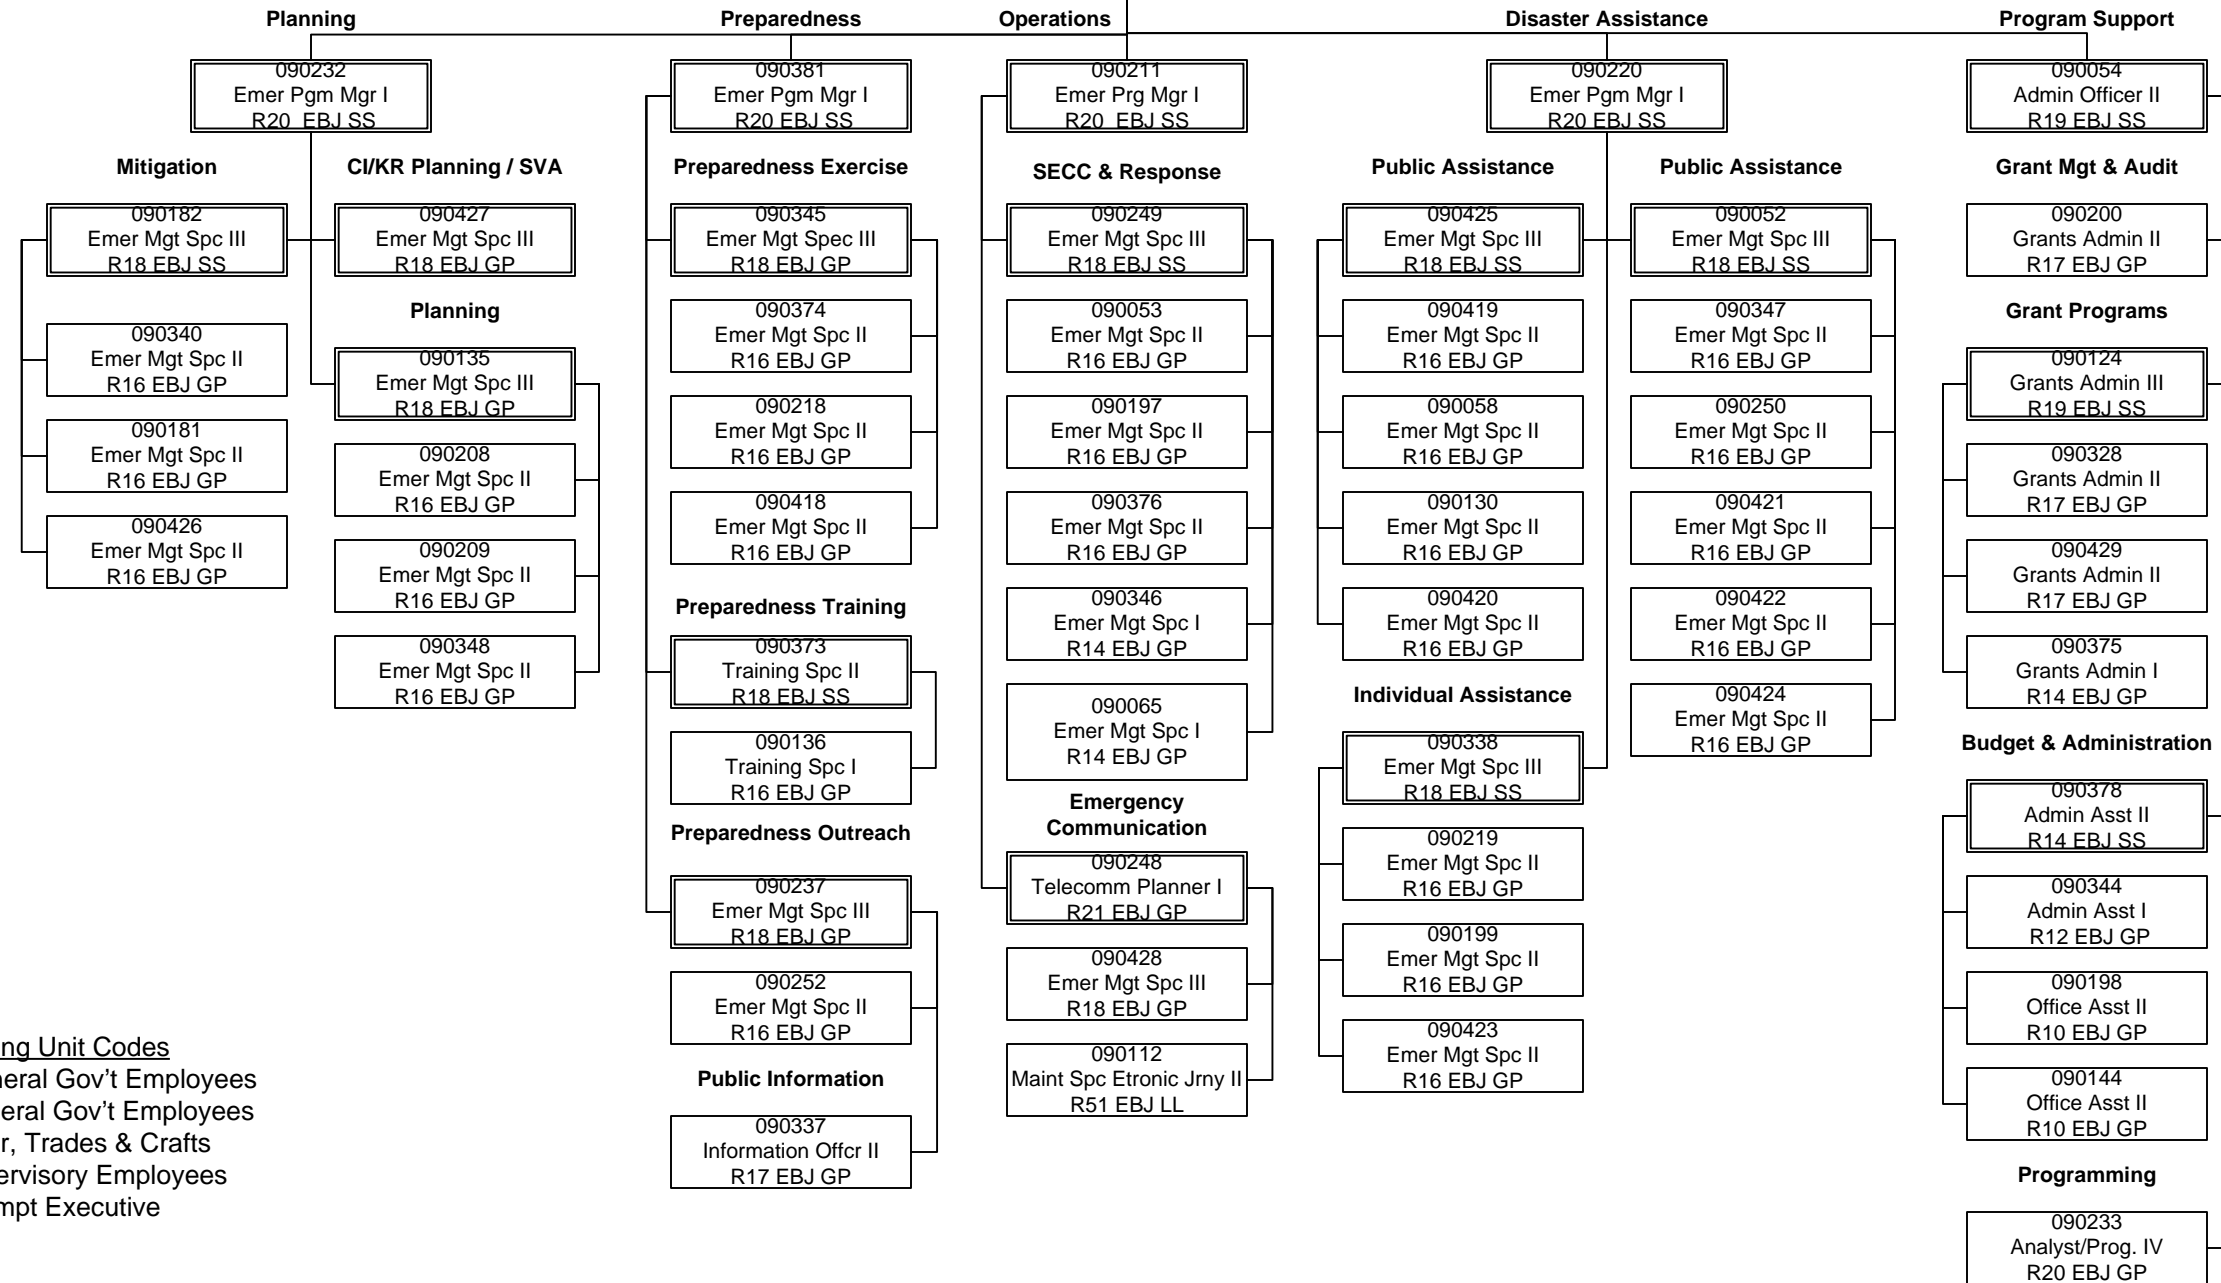

Department of Military and Veterans Affairs
 Division of Homeland Security and Emergency Management Component

Location Codes
EBJ-Ft Rich

Bargaining Unit Codes
 GG-General Gov't Employees
 GP-General Gov't Employees
 LL-Labor, Trades & Crafts
 SS-Supervisory Employees
 XE-Exempt Executive