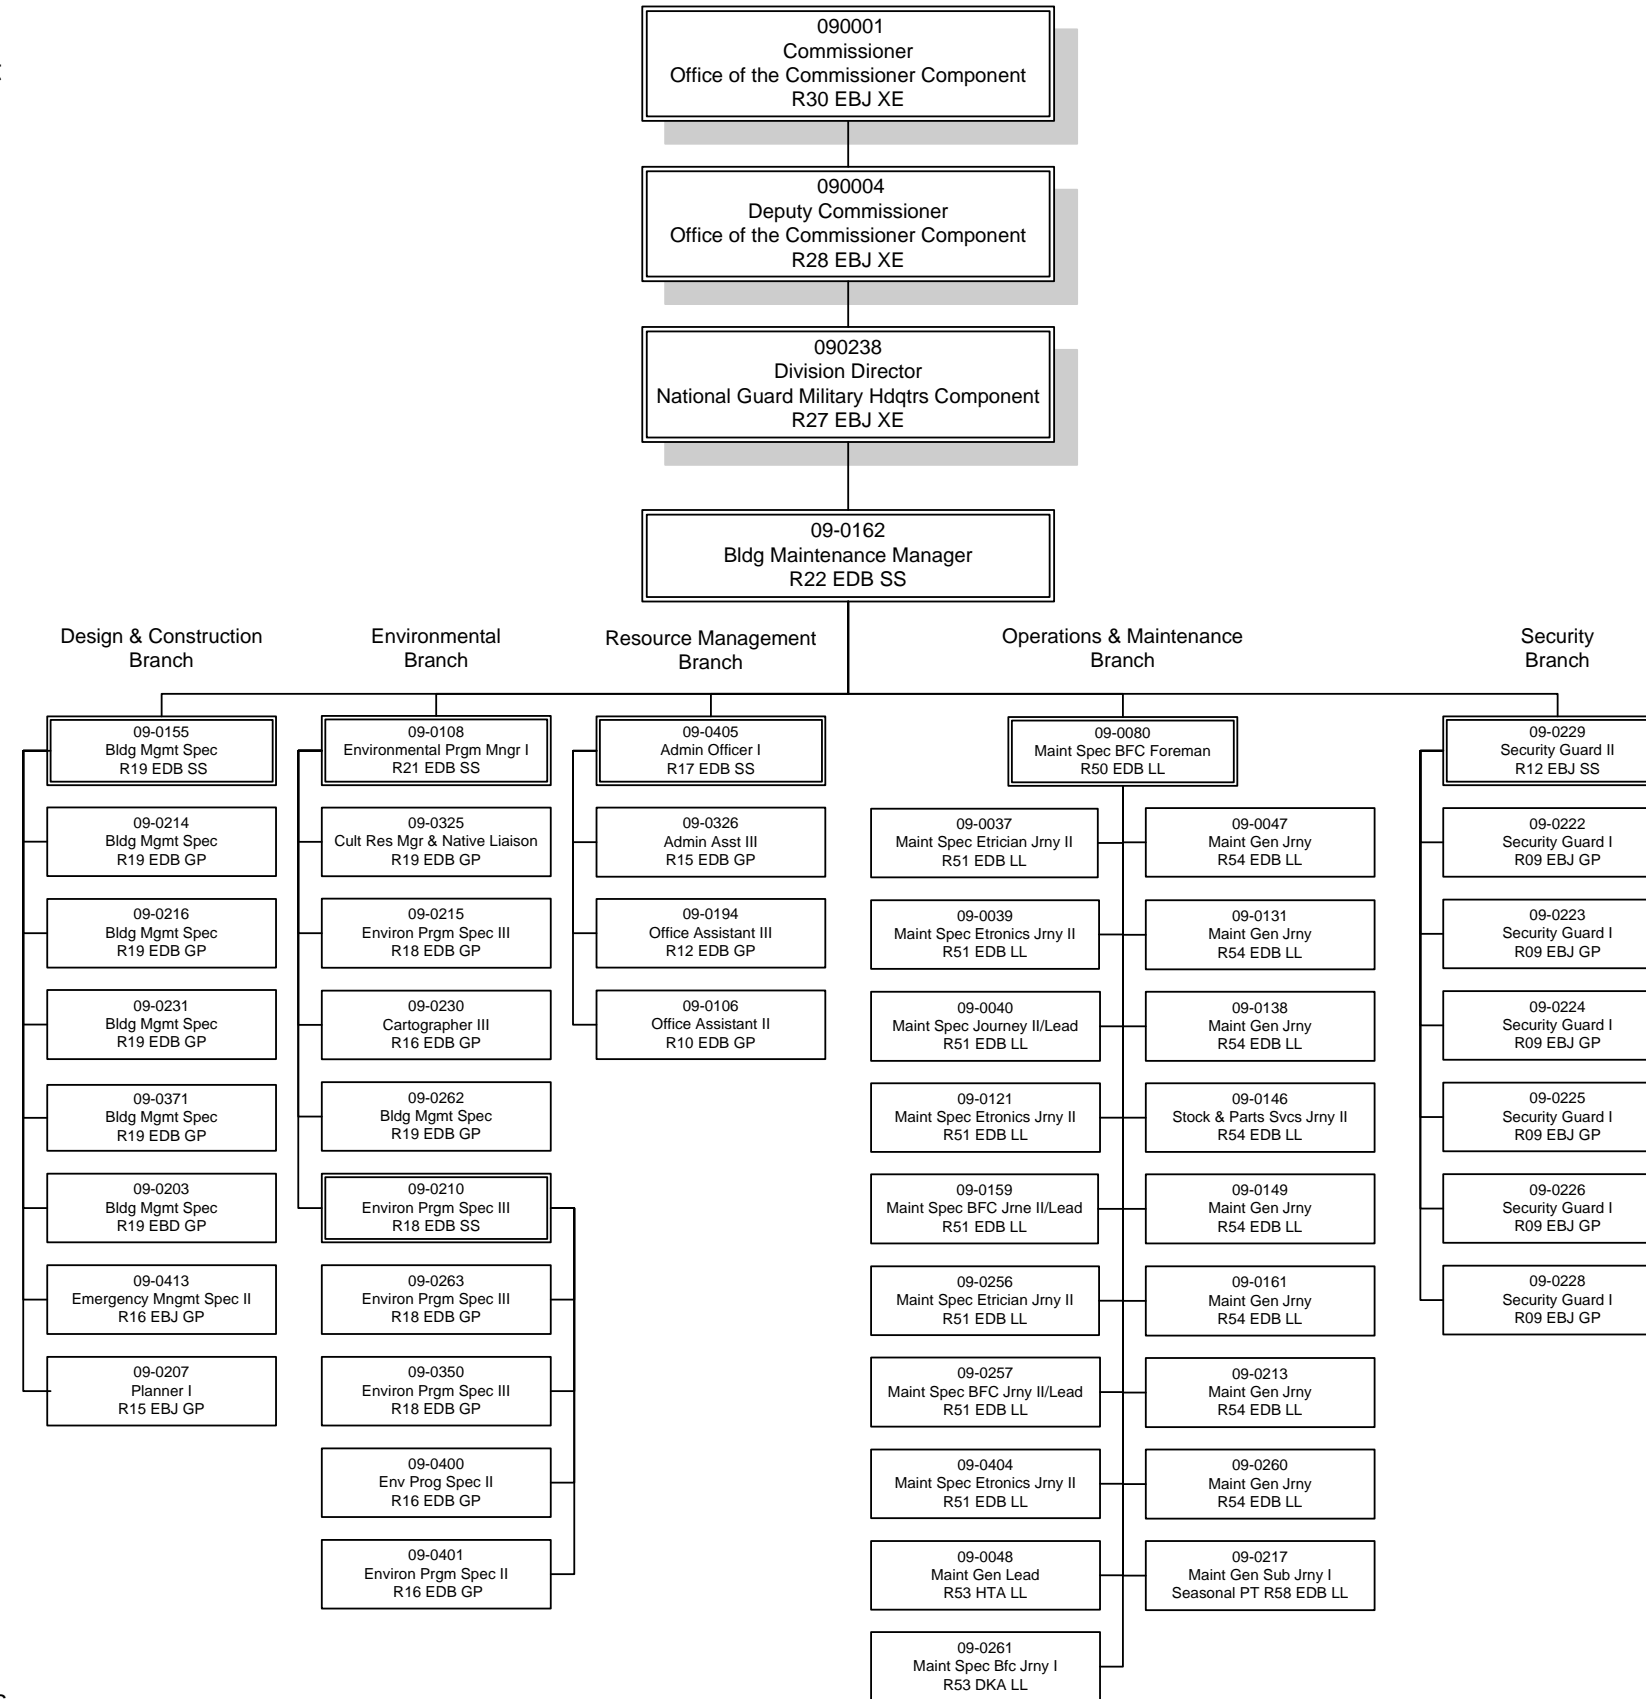

Department of Military & Veterans' Affairs
Army Guard Facilities Maintenance Component

Location Codes

DKA-Bethel
 EBA-Anchorage
 EBJ-Ft Richardson
 EDB-Camp Carroll
 HTA-Nome

Bargaining Unit Codes

GG-General Gov't Employees
 GP-General Gov't Employees
 LL-Labor, Trades & Crafts
 SS-Supervisory Employees
 XE-Exempt Executive