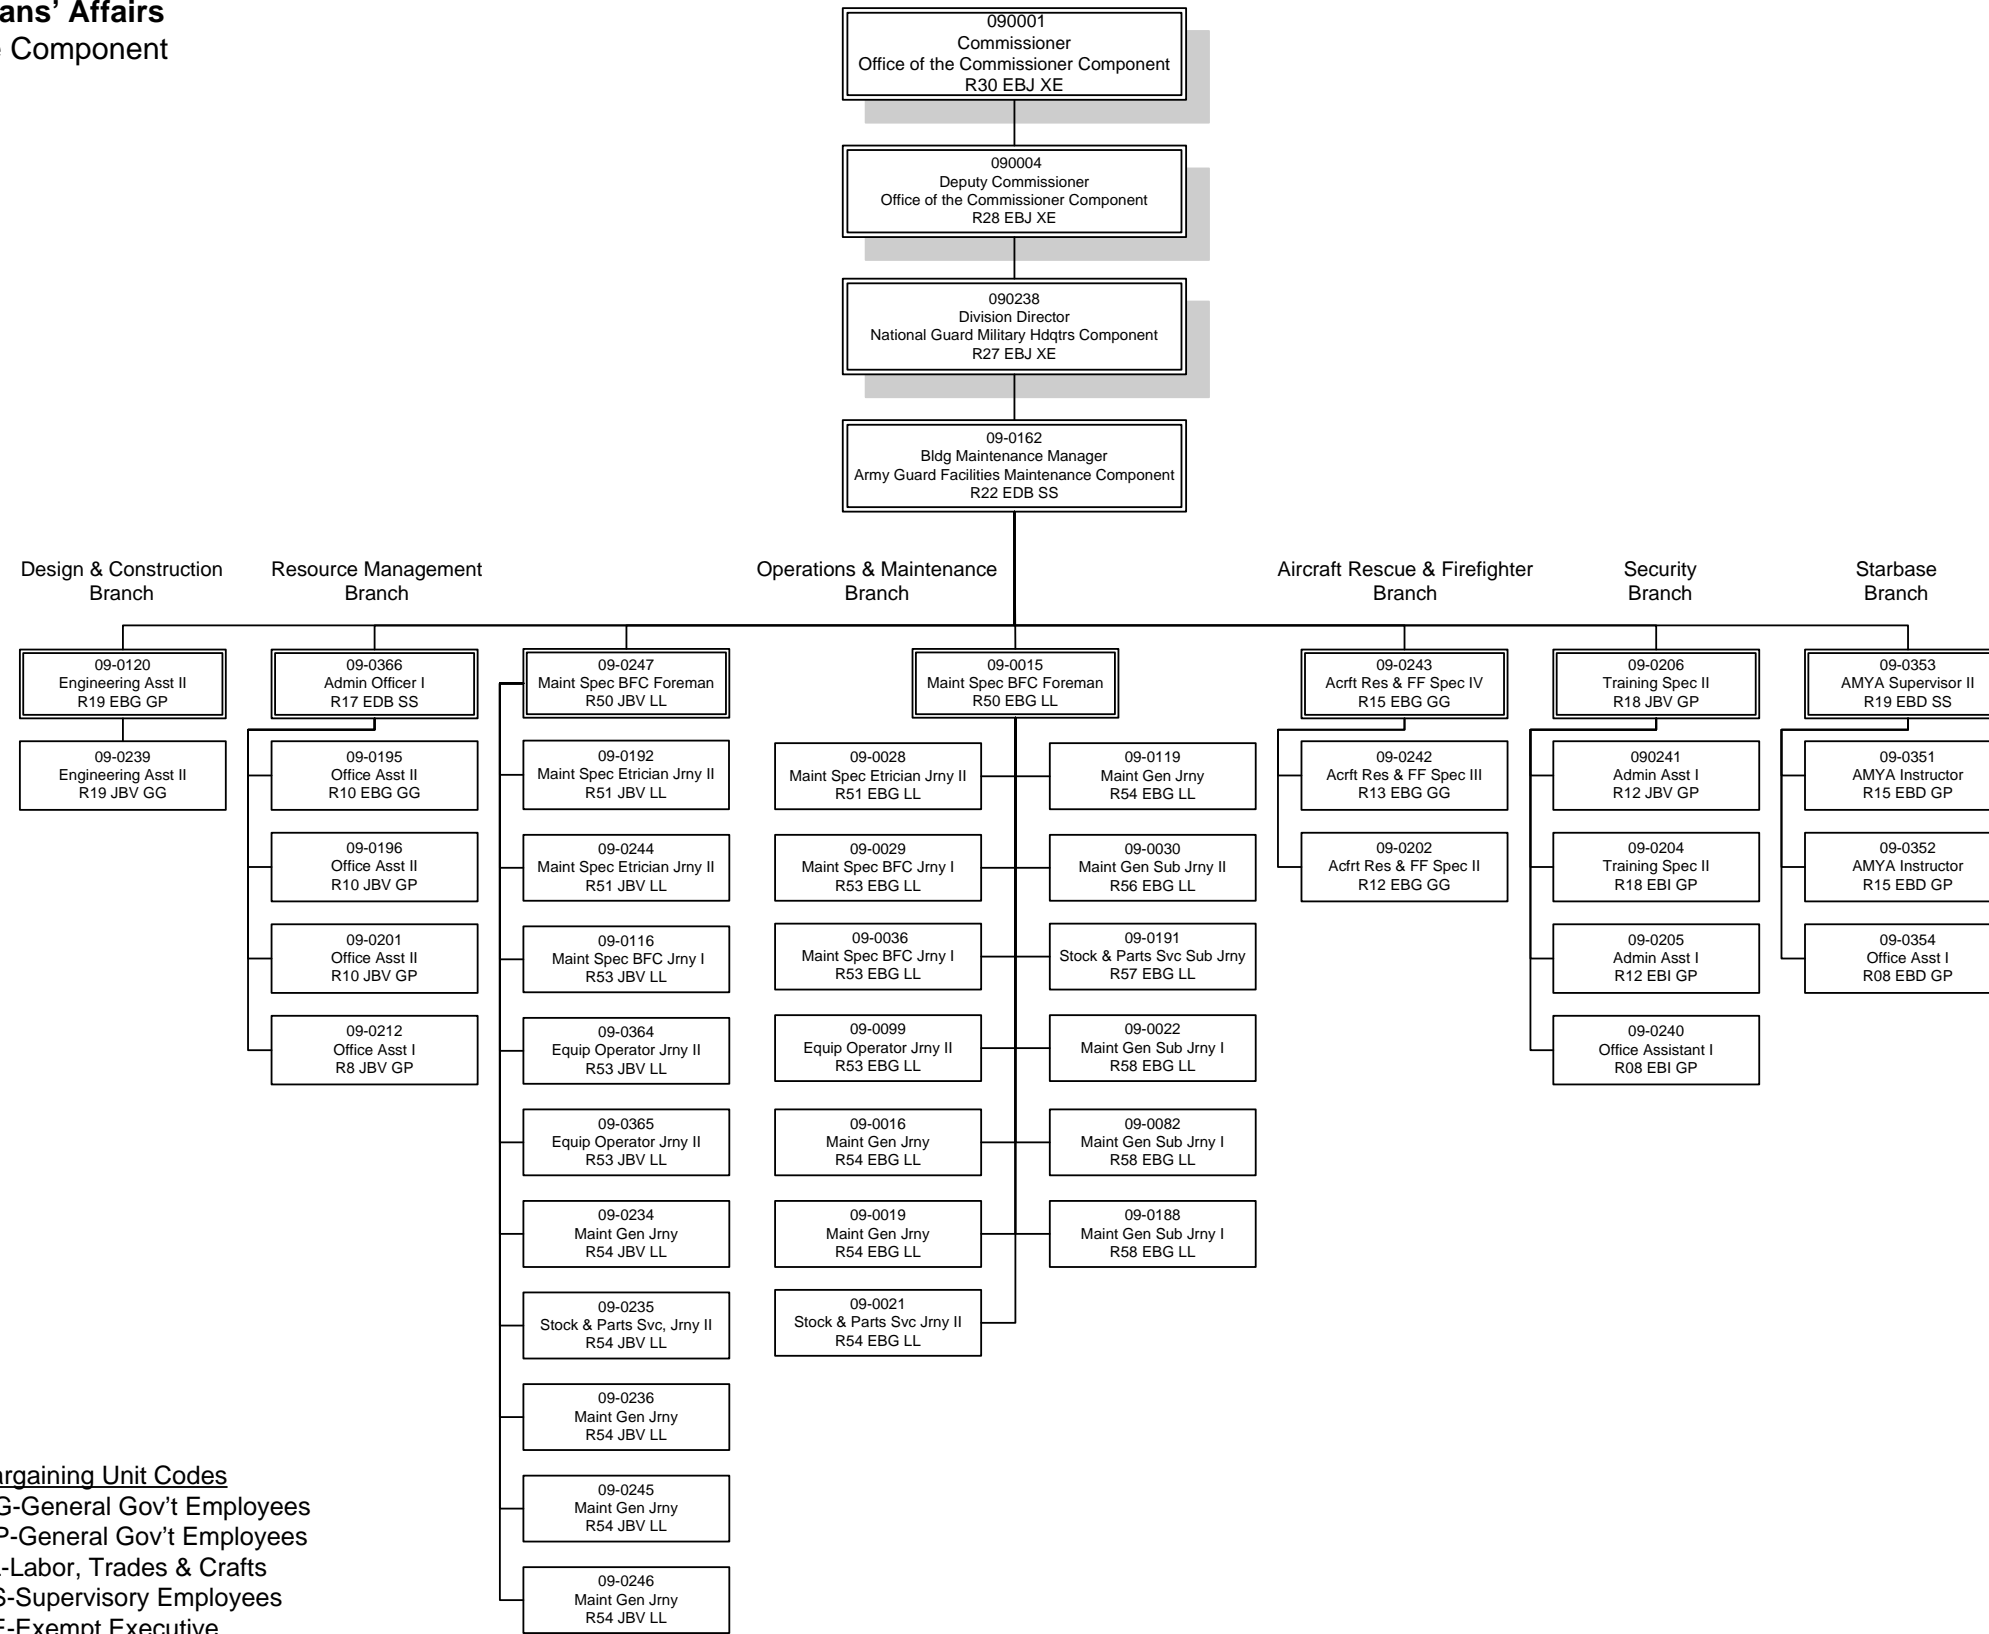

Department of Military & Veterans' Affairs
Air Guard Facilities Maintenance Component

Location Codes
EBD-Elmendorf AFB
EBG-Kulis ANG Base
EBJ-Ft Richardson
EDB-Camp Carroll
JBV-Eielson AFB

Bargaining Unit Codes
GG-General Gov't Employees
GP-General Gov't Employees
LL-Labor, Trades & Crafts
SS-Supervisory Employees
XE-Exempt Executive