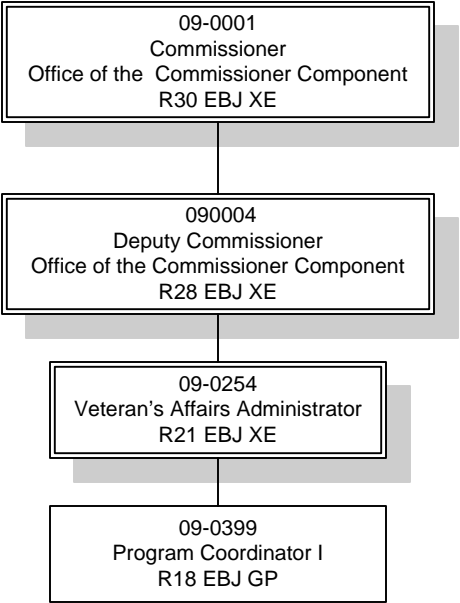

Department of Military & Veterans' Affairs

Veterans' Services Component

Location Codes

EBJ-Ft Rich

Bargaining Unit Codes

- GG-General Gov't Employees
- GP-General Gov't Employees
- LL-Labor, Trades & Crafts
- SS-Supervisory Employees
- XE-Exempt Executive