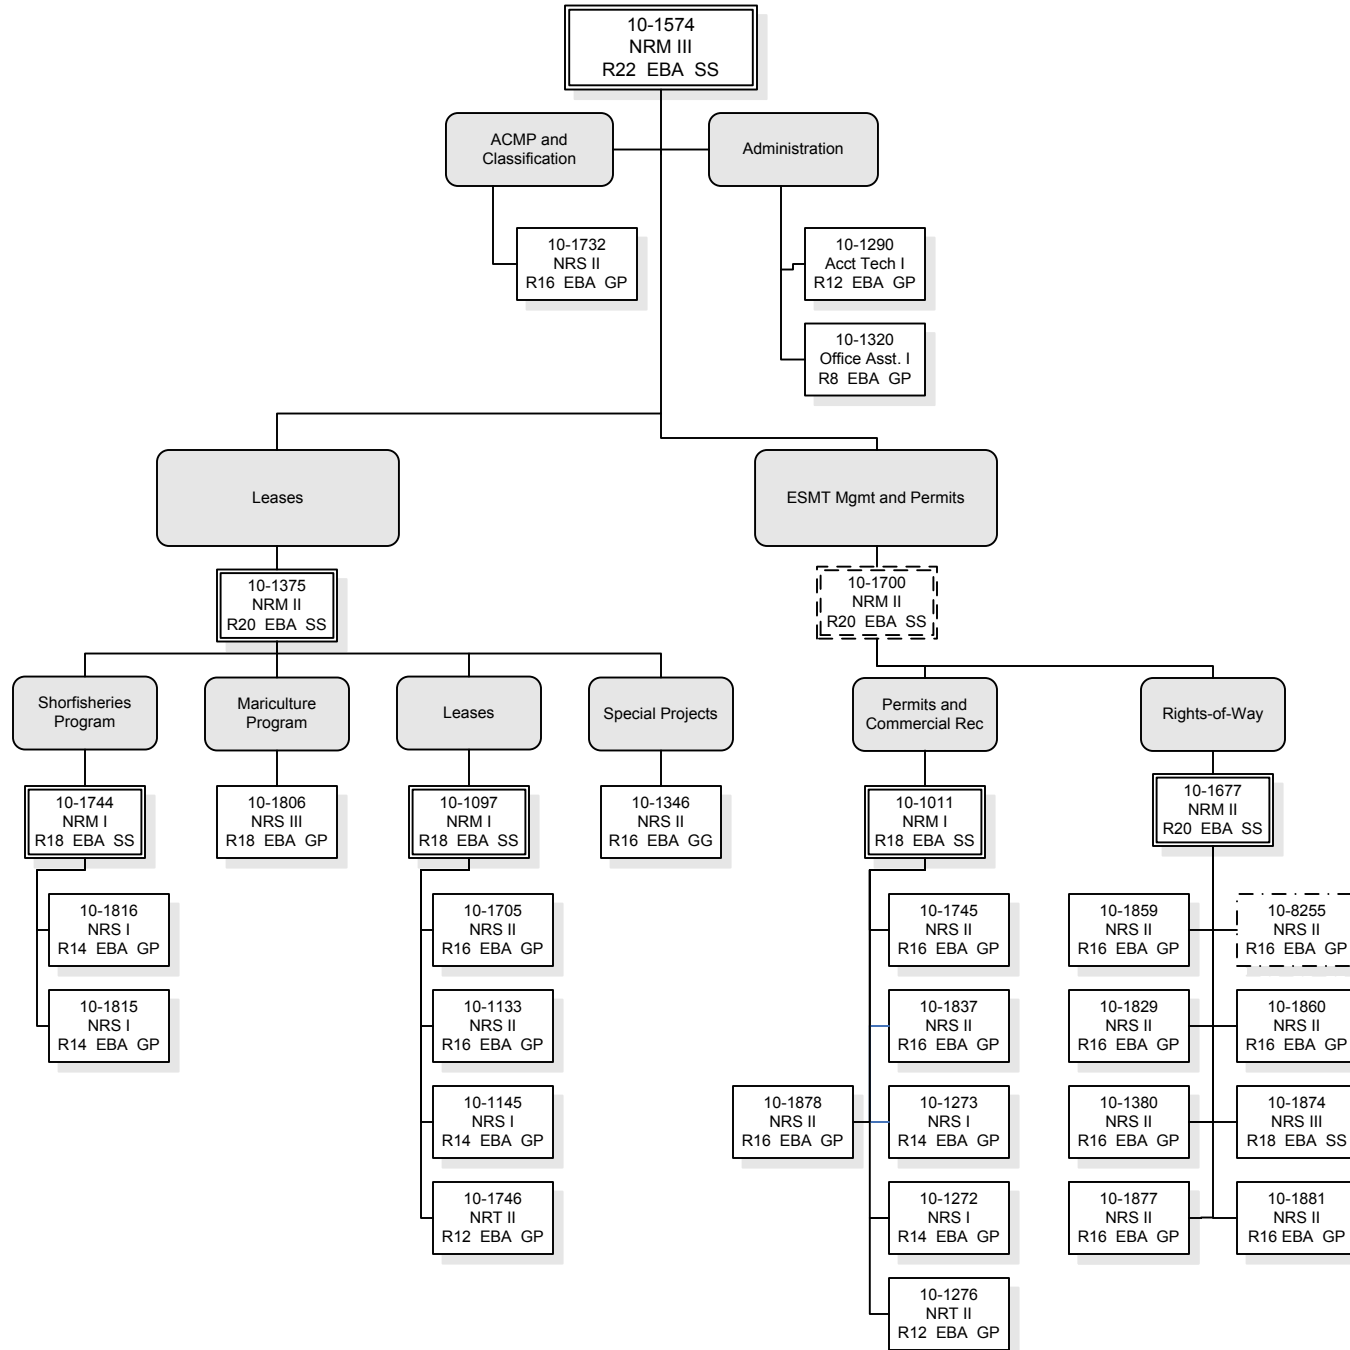

Department of Natural Resources  
Mining and Land Defense  
Program Support  
FY12 (3 positions)

# Mining and Land Development Southcentral Region (32 positions)

**Legend**

PCN split with another component

# Mining and Land Development Northern Region (19 positions)

Legend

PCN split  
with another  
component

Mining and Land Development  
 Southeast Region  
 FY12 (11 positions)