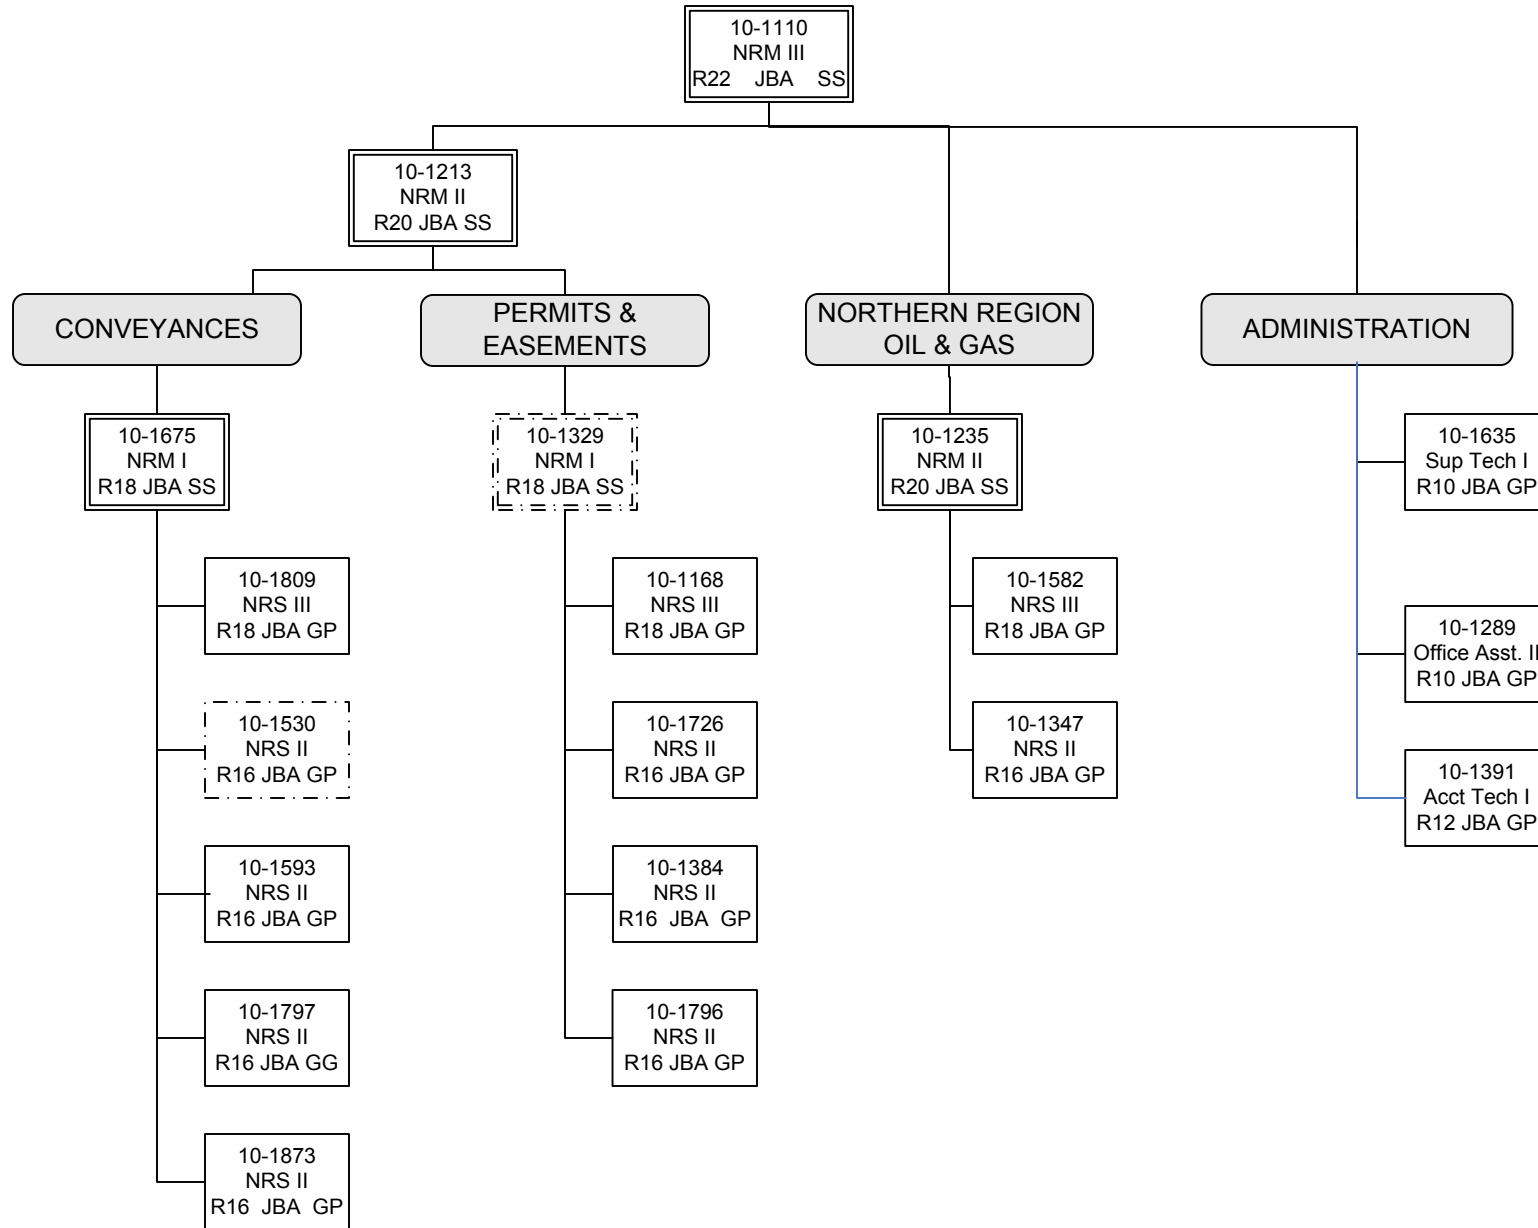

Department of Natural Resources  
Mining and Land Defense  
Program Support  
FY12 (3 positions)

# Mining and Land Development Southcentral Region (32 positions)

**Legend**

PCN split with another component

# Mining and Land Development Northern Region (19 positions)

Legend

PCN split  
with another  
component

Mining and Land Development  
 Southeast Region  
 FY12 (11 positions)