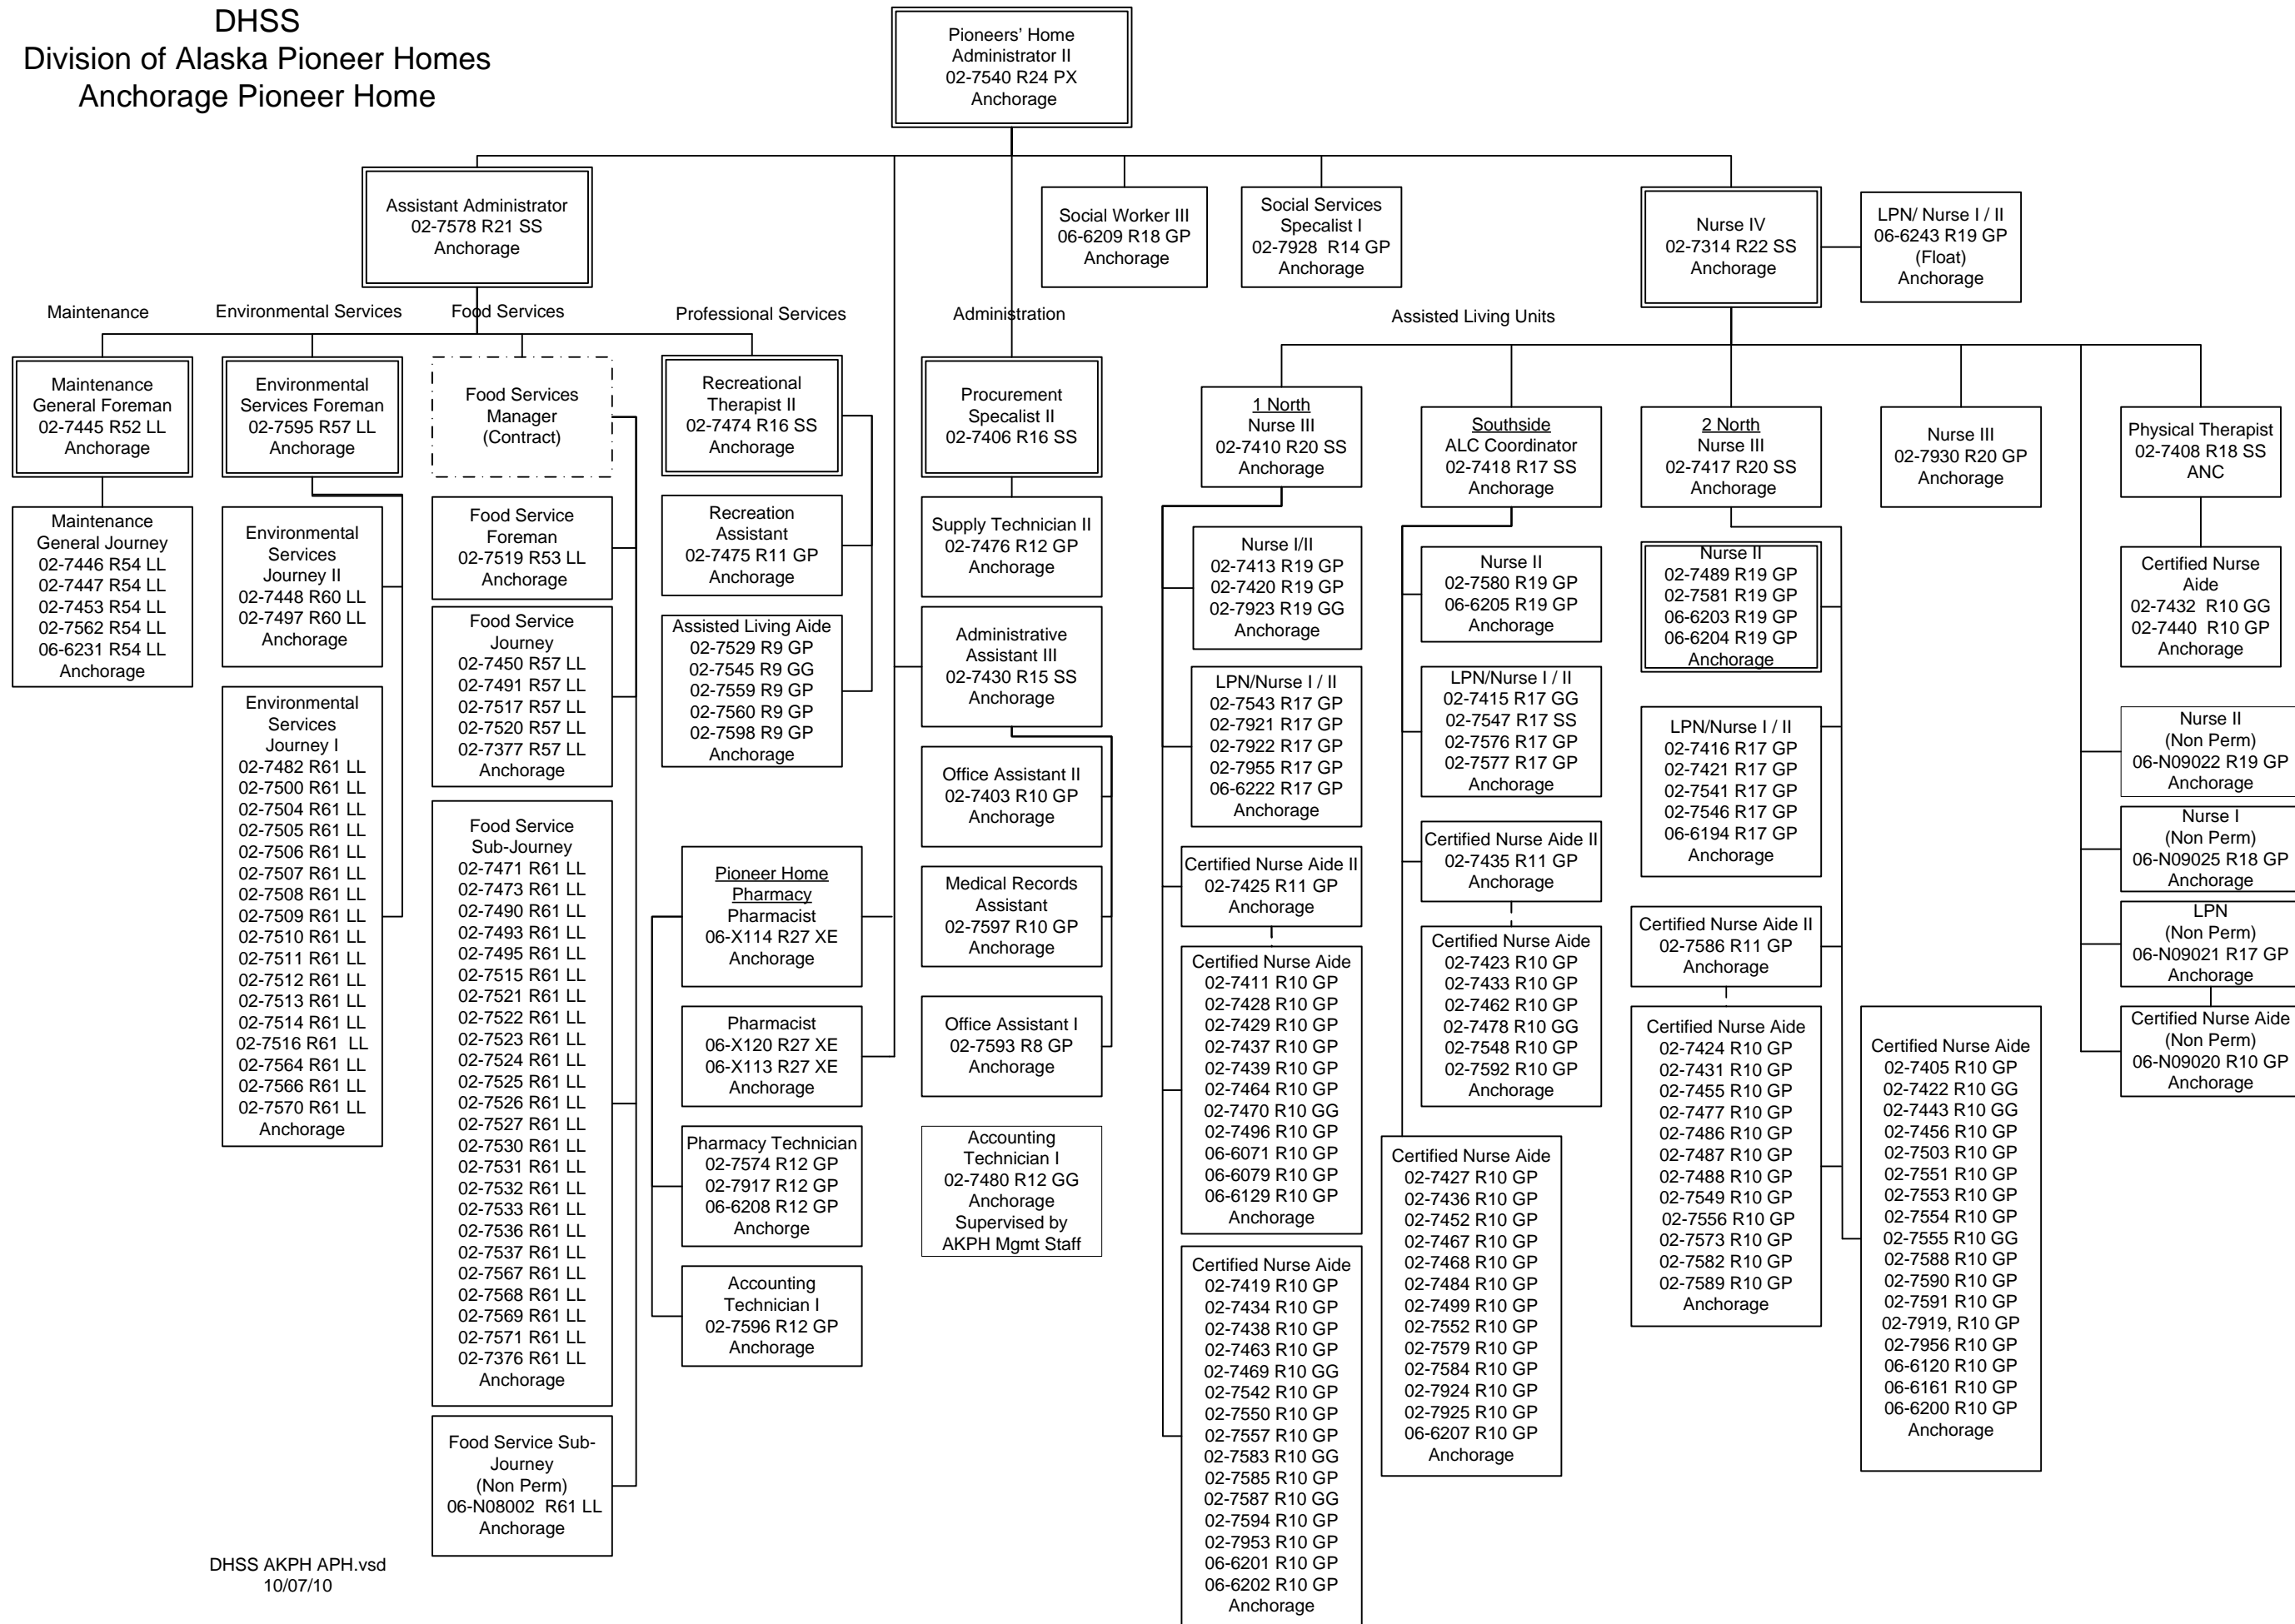

DHSS
 Division of Alaska Pioneer Homes
 Anchorage Pioneer Home

DHSS Division of Alaska Pioneer Homes Fairbanks Pioneer Home

Pioneers' Home
Administrator II
02-7200 R24 XE
Fairbanks

DHSS

Division of Alaska Pioneer Homes

Juneau Pioneer Home

DHSS

Division of Alaska Pioneer Homes

Ketchikan Pioneer Home

DHSS
Division of Alaska Pioneer Homes
Alaska Veterans and Pioneers Home in Palmer

Pioneers Home
 Administrator I
 02-7007 R23 PX
 Palmer

DHSS
Division of Alaska Pioneer Homes
Sitka Pioneer Home