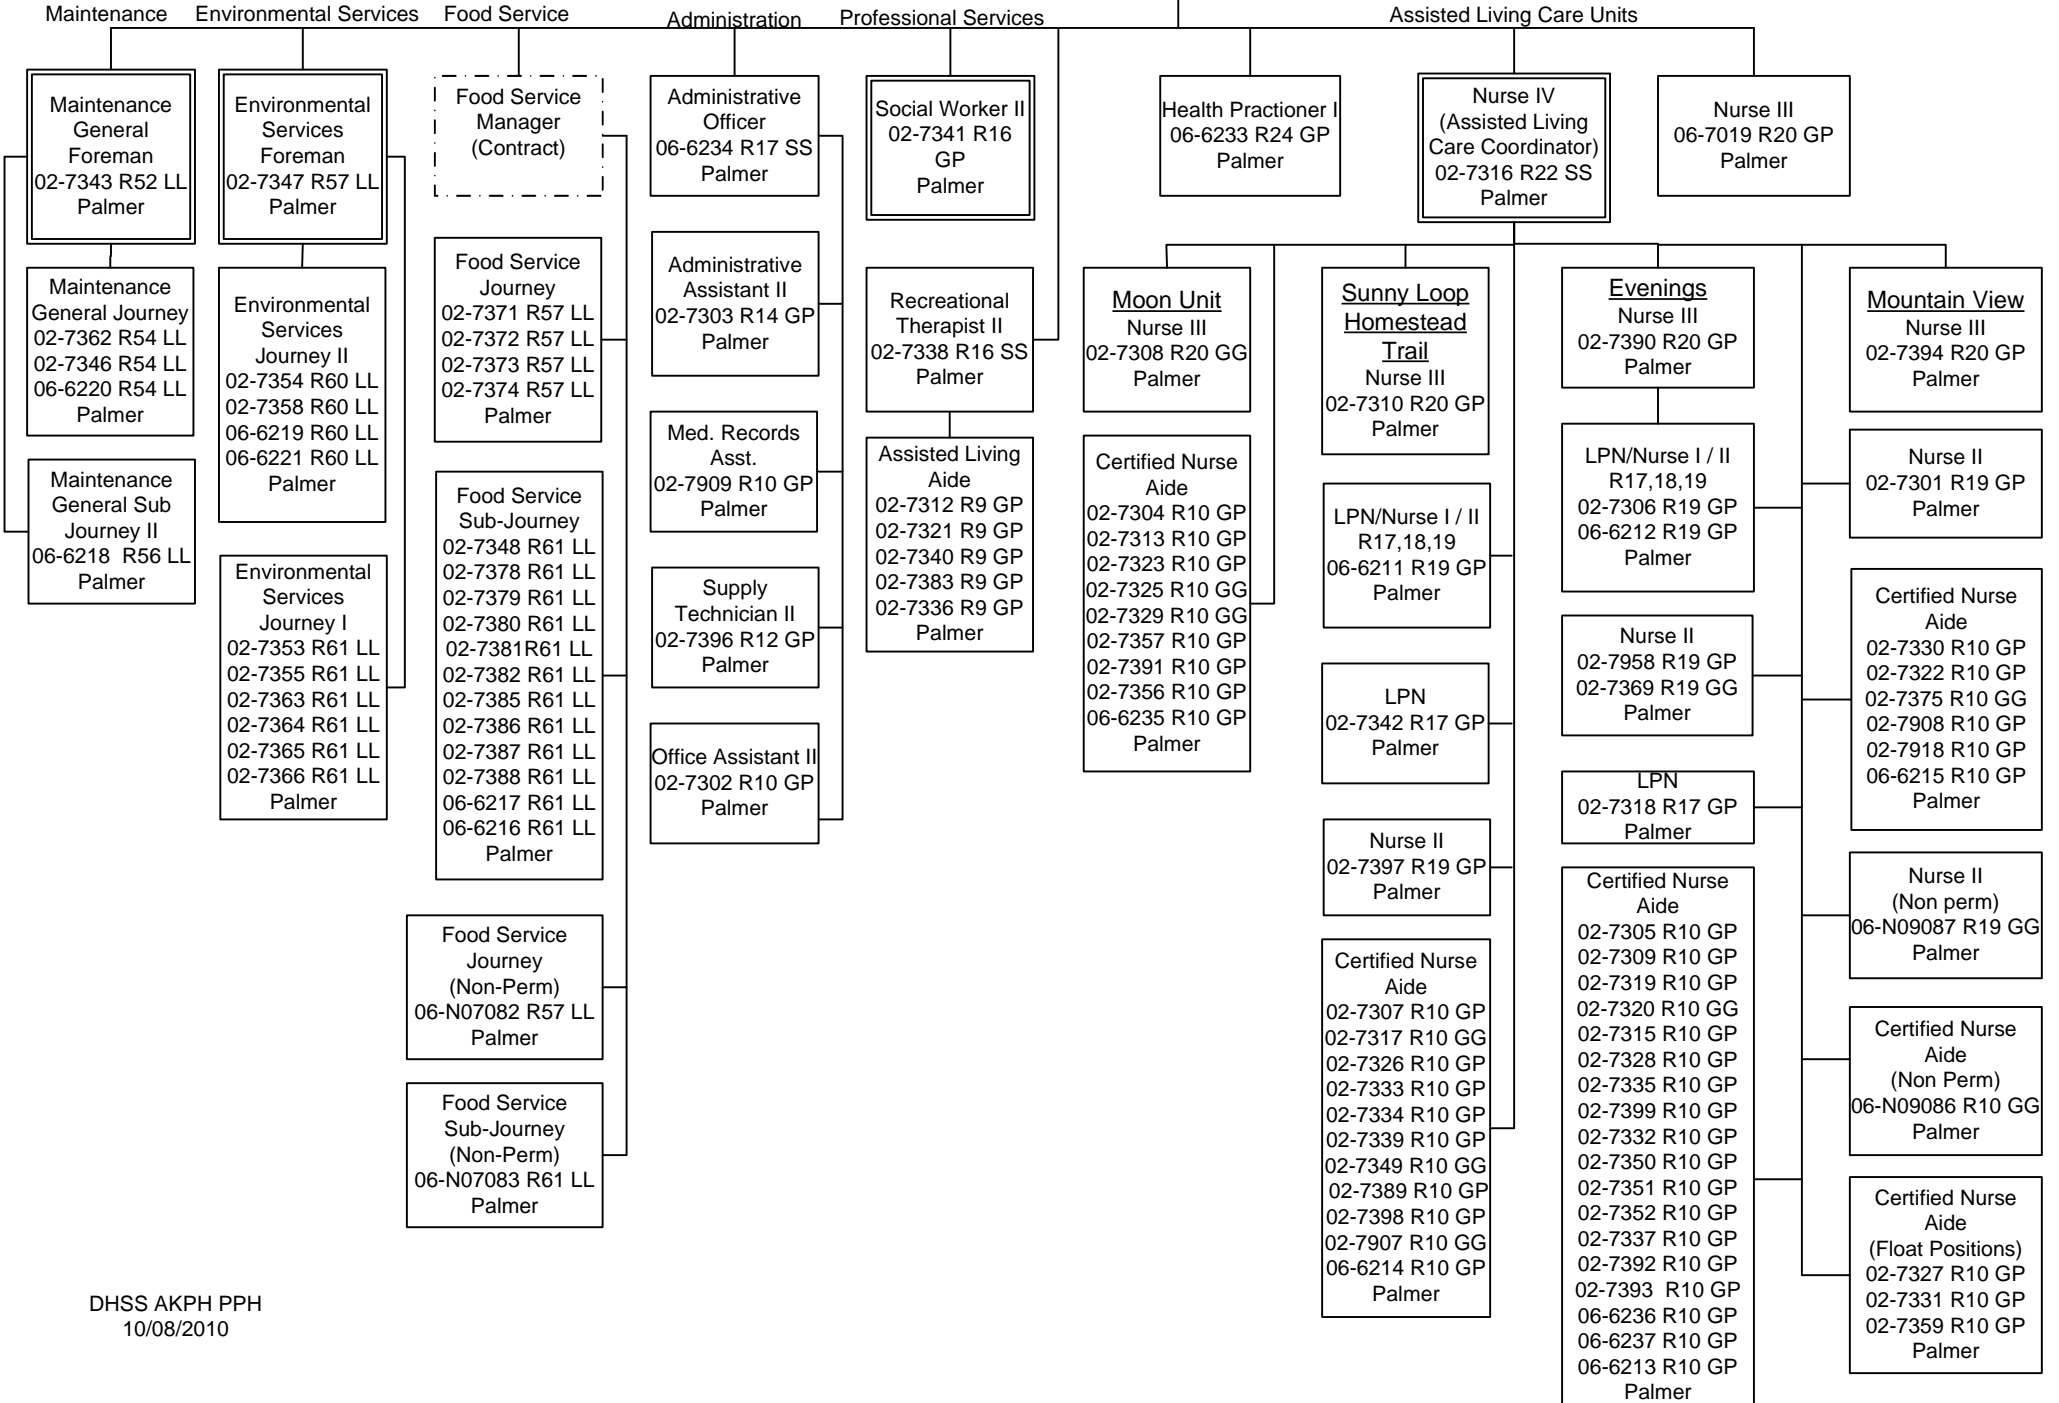

DHSS
 Division of Alaska Pioneer Homes
 Anchorage Pioneer Home

DHSS Division of Alaska Pioneer Homes Fairbanks Pioneer Home

Pioneers' Home
Administrator II
02-7200 R24 XE
Fairbanks

DHSS

Division of Alaska Pioneer Homes

Juneau Pioneer Home

DHSS

Division of Alaska Pioneer Homes

Ketchikan Pioneer Home

DHSS
Division of Alaska Pioneer Homes
Alaska Veterans and Pioneers Home in Palmer

Pioneers Home
 Administrator I
 02-7007 R23 PX
 Palmer

DHSS
Division of Alaska Pioneer Homes
Sitka Pioneer Home