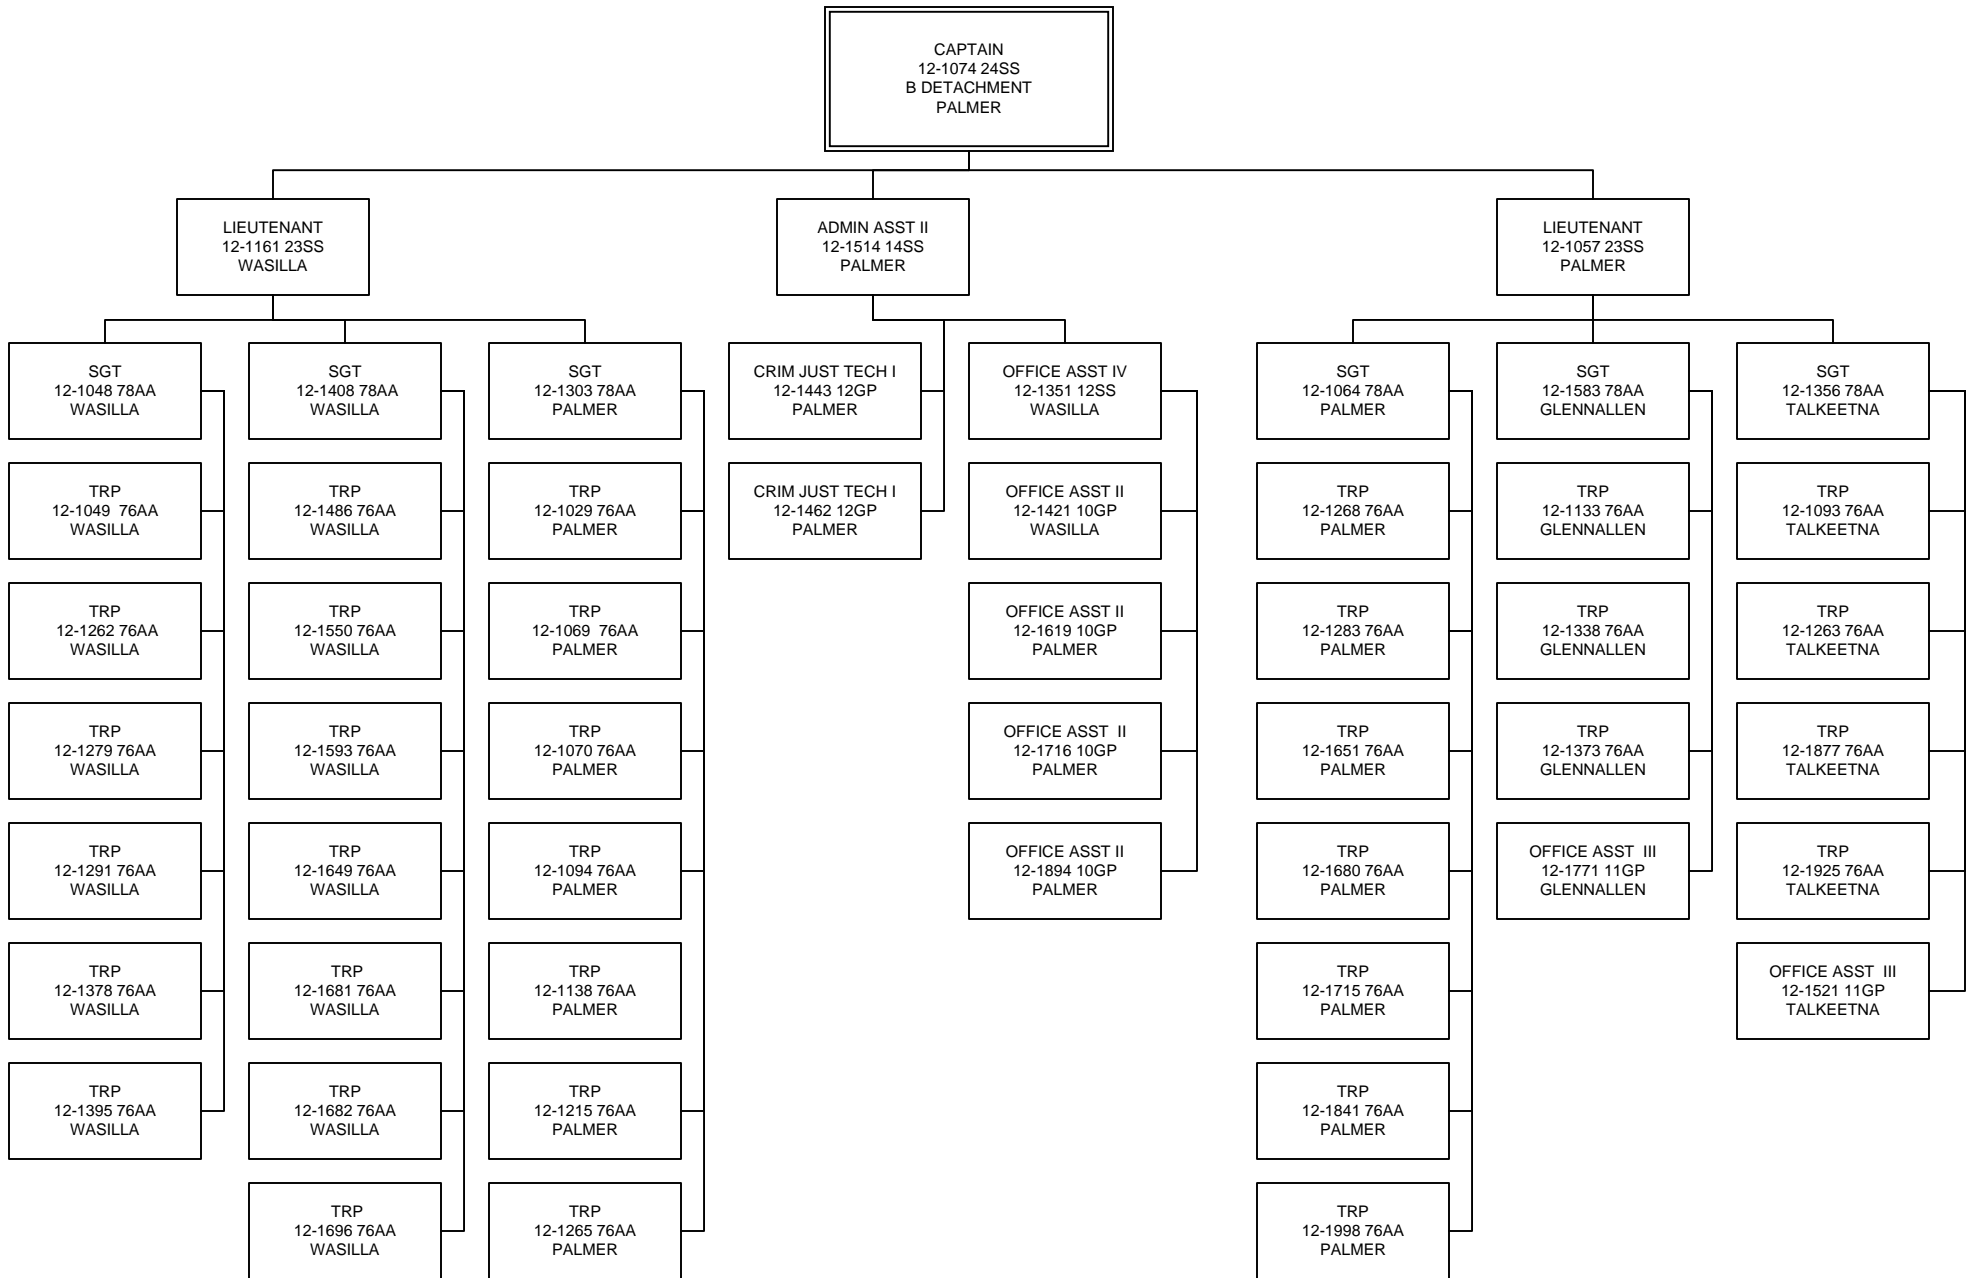

Component - Alaska State Trooper Detachments (2325)
 RDU: Alaska State Troopers (160)

ORGANIZATIONAL CHART

- Position budgeted in Special Projects
- Position budgeted in Alaska Bureau of Investigation
- Position budgeted in Alaska Bureau of Alcohol and Drug Enforcement
- Position budgeted in Detachments
- Supervisory position is budgeted in AST Director's Office
- Position budgeted in Alaska Bureau of Judicial Services

ORGANIZATIONAL CHART

ORGANIZATIONAL CHART

ORGANIZATIONAL CHART

CAPTAIN
 12-1013 24SS
 C DETACHMENT
 ANCHORAGE

Supervisory position is budgeted in VPSO Support

ORGANIZATIONAL CHART

ORGANIZATIONAL CHART