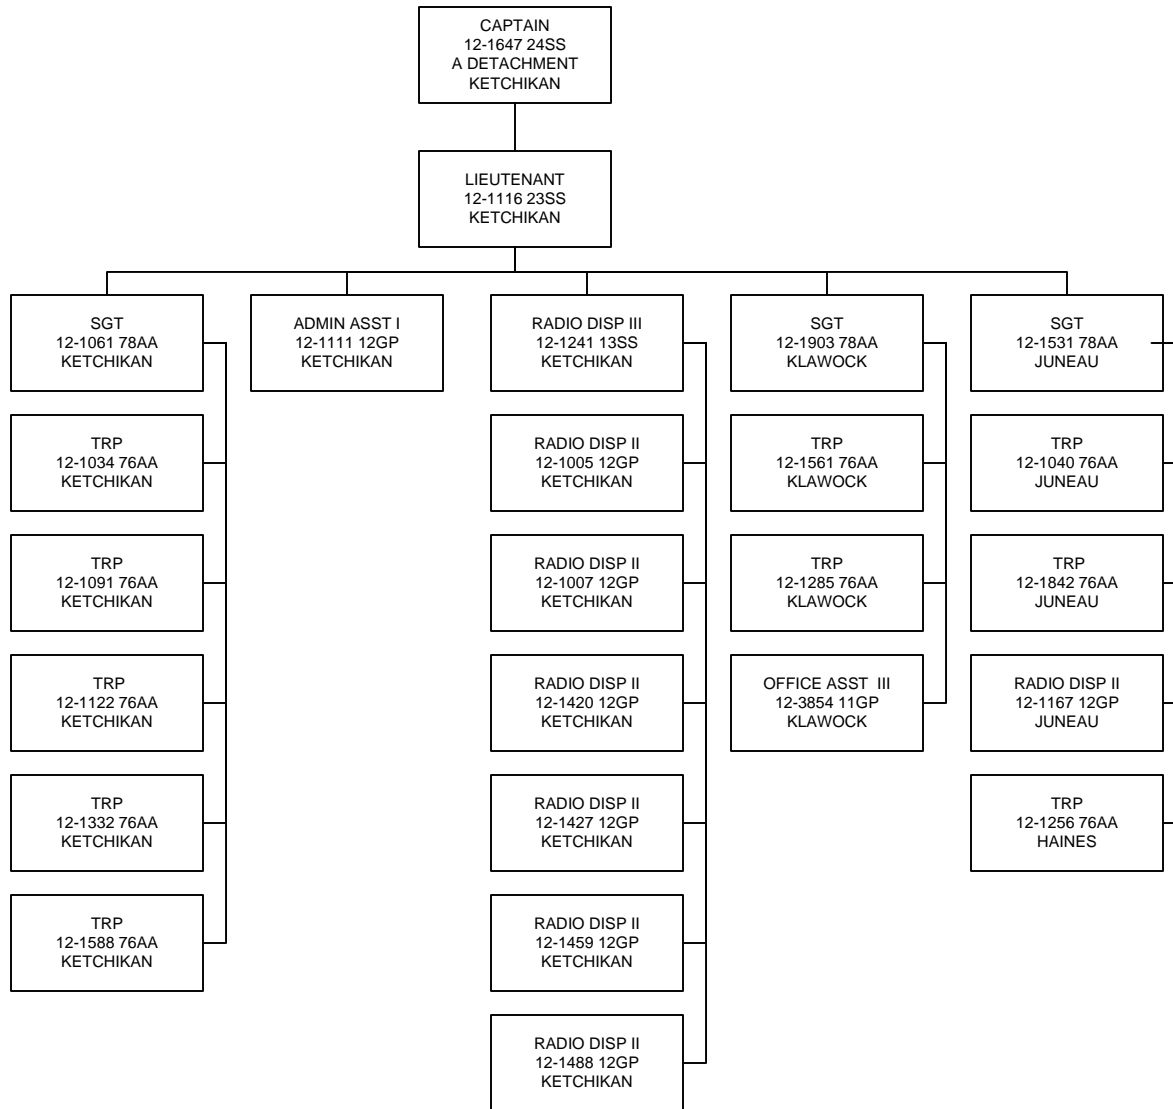

Component - Alaska State Trooper Detachments (2325)
 RDU: Alaska State Troopers (160)

ORGANIZATIONAL CHART

- Position budgeted in Special Projects
- Position budgeted in Alaska Bureau of Investigation
- Position budgeted in Alaska Bureau of Alcohol and Drug Enforcement
- Position budgeted in Detachments
- Supervisory position is budgeted in AST Director's Office
- Position budgeted in Alaska Bureau of Judicial Services

ORGANIZATIONAL CHART

ORGANIZATIONAL CHART

ORGANIZATIONAL CHART

CAPTAIN
 12-1013 24SS
 C DETACHMENT
 ANCHORAGE

Supervisory position is budgeted in VPSO Support

ORGANIZATIONAL CHART

ORGANIZATIONAL CHART