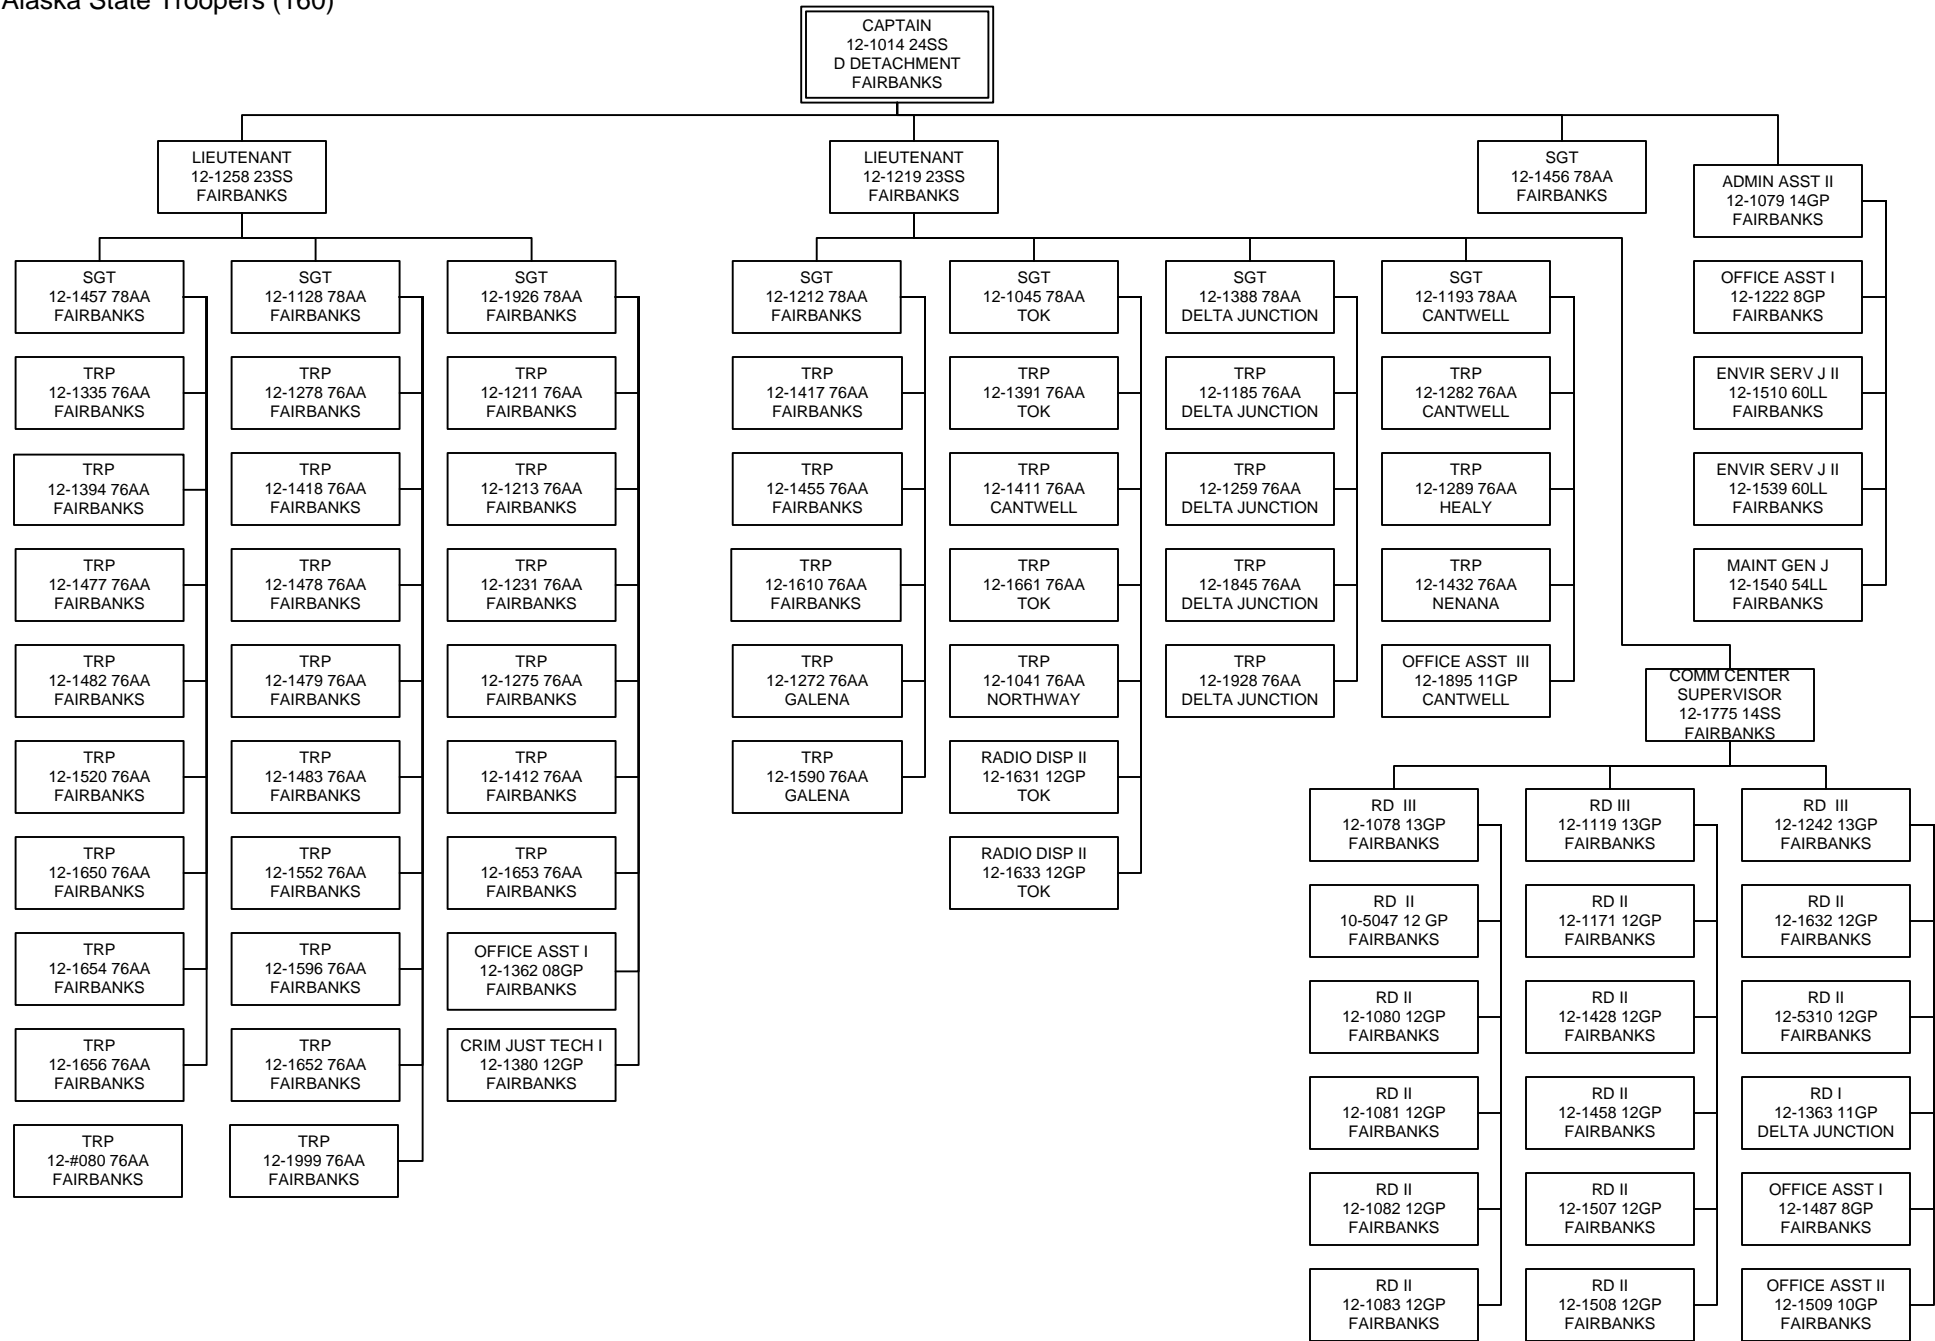

Component - Alaska State Trooper Detachments (2325)
 RDU: Alaska State Troopers (160)

ORGANIZATIONAL CHART

- Position budgeted in Special Projects
- Position budgeted in Alaska Bureau of Investigation
- Position budgeted in Alaska Bureau of Alcohol and Drug Enforcement
- Position budgeted in Detachments
- Supervisory position is budgeted in AST Director's Office
- Position budgeted in Alaska Bureau of Judicial Services

ORGANIZATIONAL CHART

ORGANIZATIONAL CHART

ORGANIZATIONAL CHART

CAPTAIN
 12-1013 24SS
 C DETACHMENT
 ANCHORAGE

Supervisory position is budgeted in VPSO Support

ORGANIZATIONAL CHART

ORGANIZATIONAL CHART