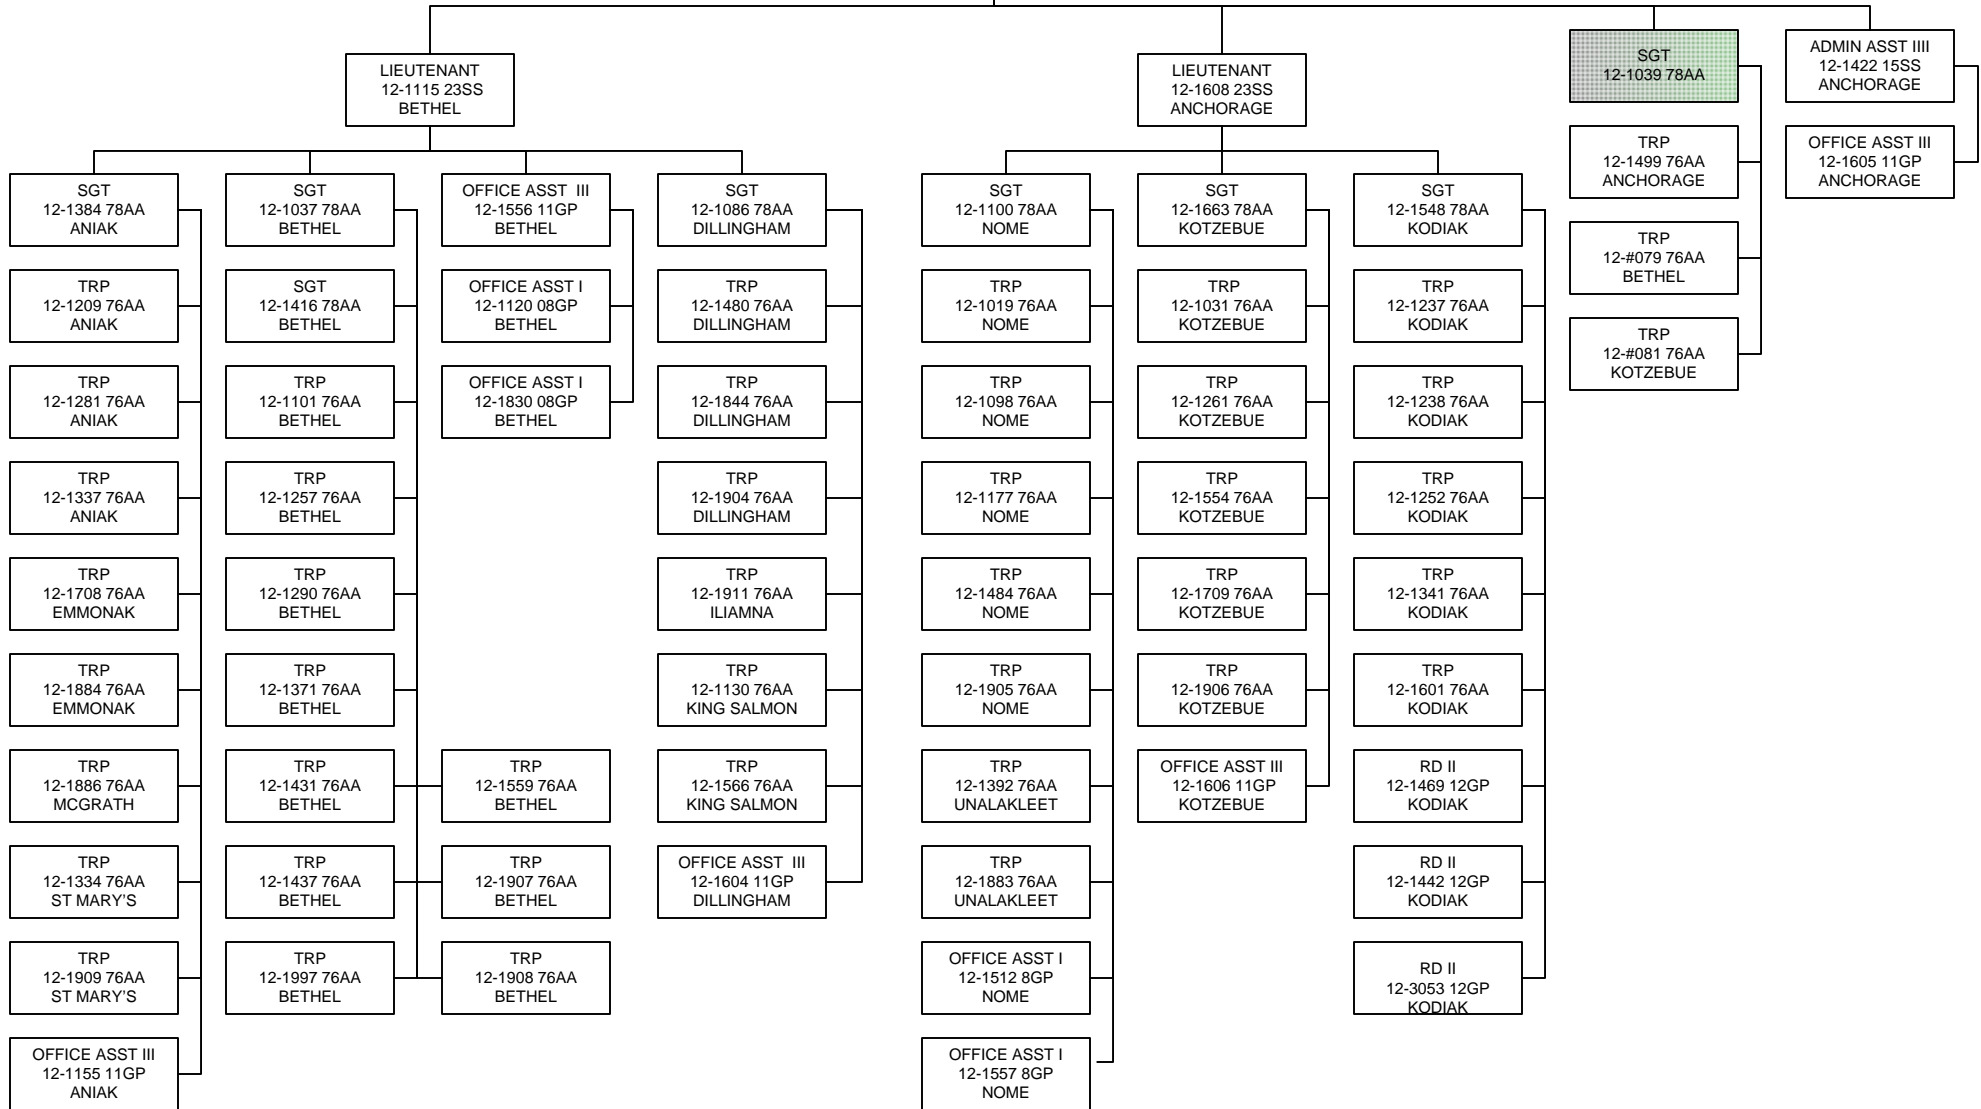

Component - Alaska State Trooper Detachments (2325)
 RDU: Alaska State Troopers (160)

ORGANIZATIONAL CHART

- Position budgeted in Special Projects
- Position budgeted in Alaska Bureau of Investigation
- Position budgeted in Alaska Bureau of Alcohol and Drug Enforcement
- Position budgeted in Detachments
- Supervisory position is budgeted in AST Director's Office
- Position budgeted in Alaska Bureau of Judicial Services

ORGANIZATIONAL CHART

ORGANIZATIONAL CHART

ORGANIZATIONAL CHART

CAPTAIN
 12-1013 24SS
 C DETACHMENT
 ANCHORAGE

Supervisory position is budgeted in VPSO Support

ORGANIZATIONAL CHART

ORGANIZATIONAL CHART