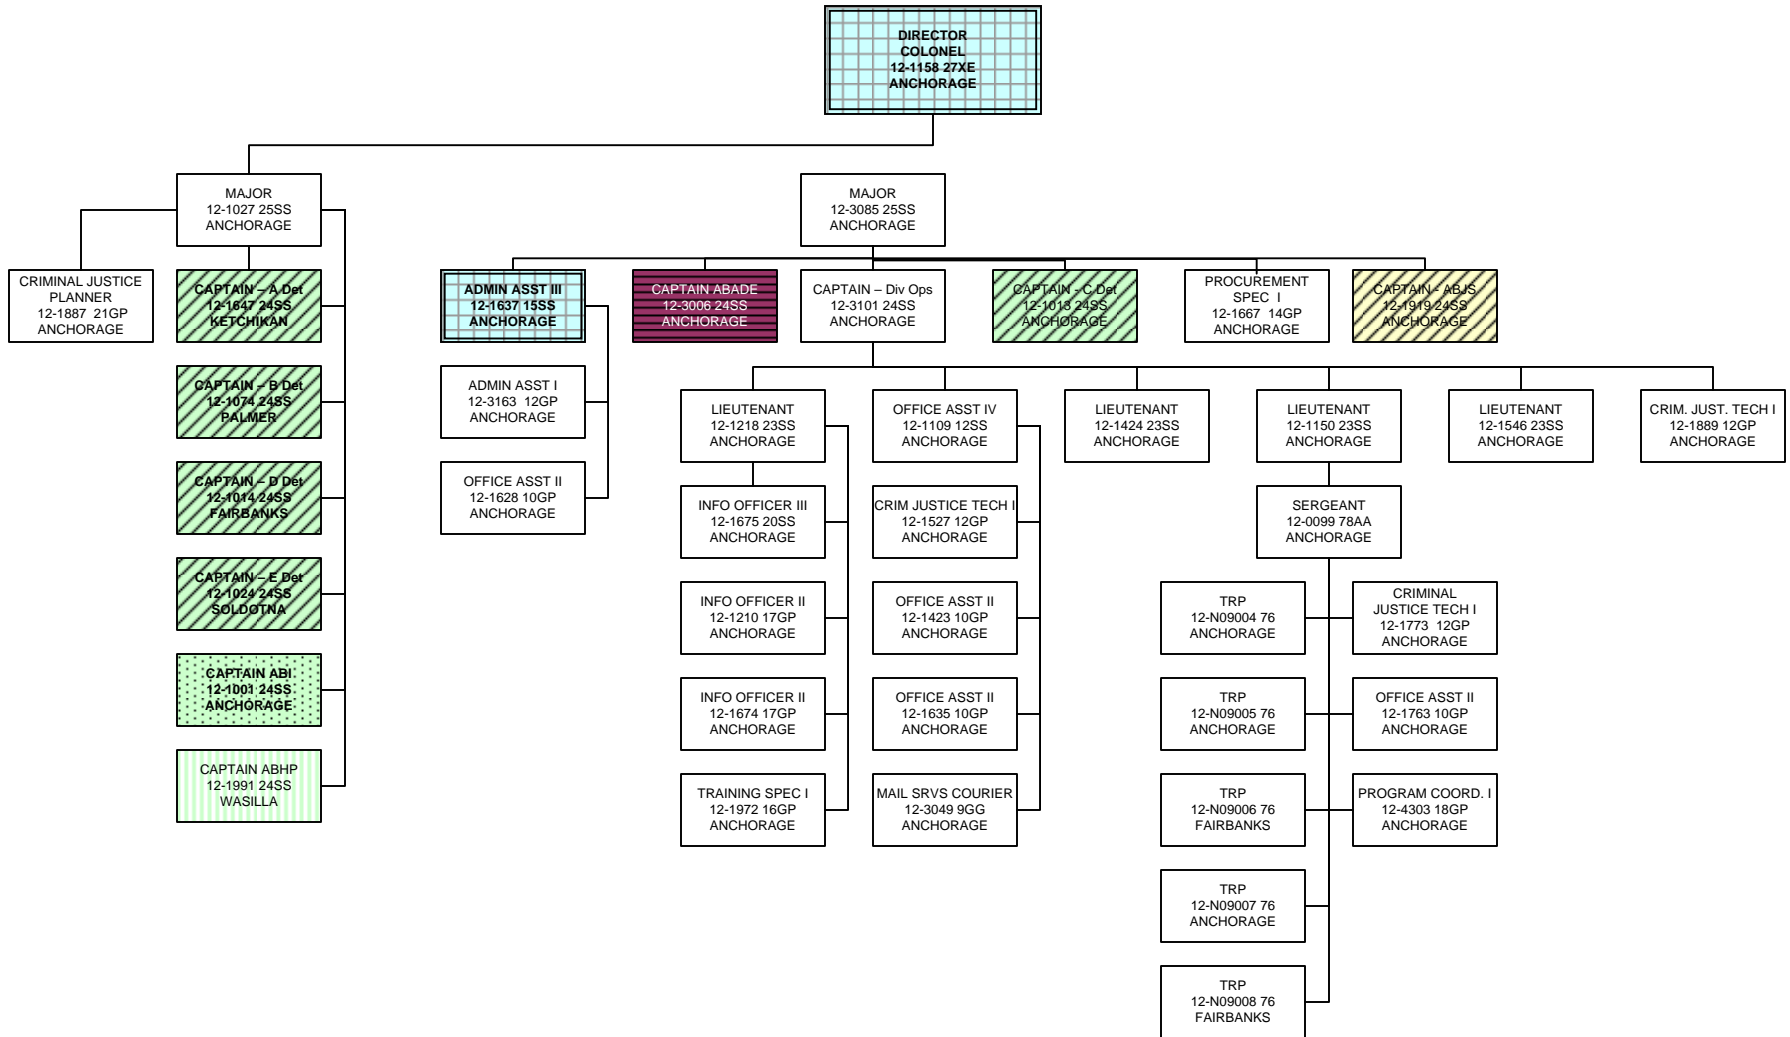

Component - Alaska State Trooper Detachments (2325)
 RDU: Alaska State Troopers (160)

ORGANIZATIONAL CHART

- Position budgeted in Special Projects
- Position budgeted in Alaska Bureau of Investigation
- Position budgeted in Alaska Bureau of Alcohol and Drug Enforcement
- Position budgeted in Detachments
- Supervisory position is budgeted in AST Director's Office
- Position budgeted in Alaska Bureau of Judicial Services

ORGANIZATIONAL CHART

ORGANIZATIONAL CHART

ORGANIZATIONAL CHART

CAPTAIN
 12-1013 24SS
 C DETACHMENT
 ANCHORAGE

Supervisory position is budgeted in VPSO Support

ORGANIZATIONAL CHART

ORGANIZATIONAL CHART