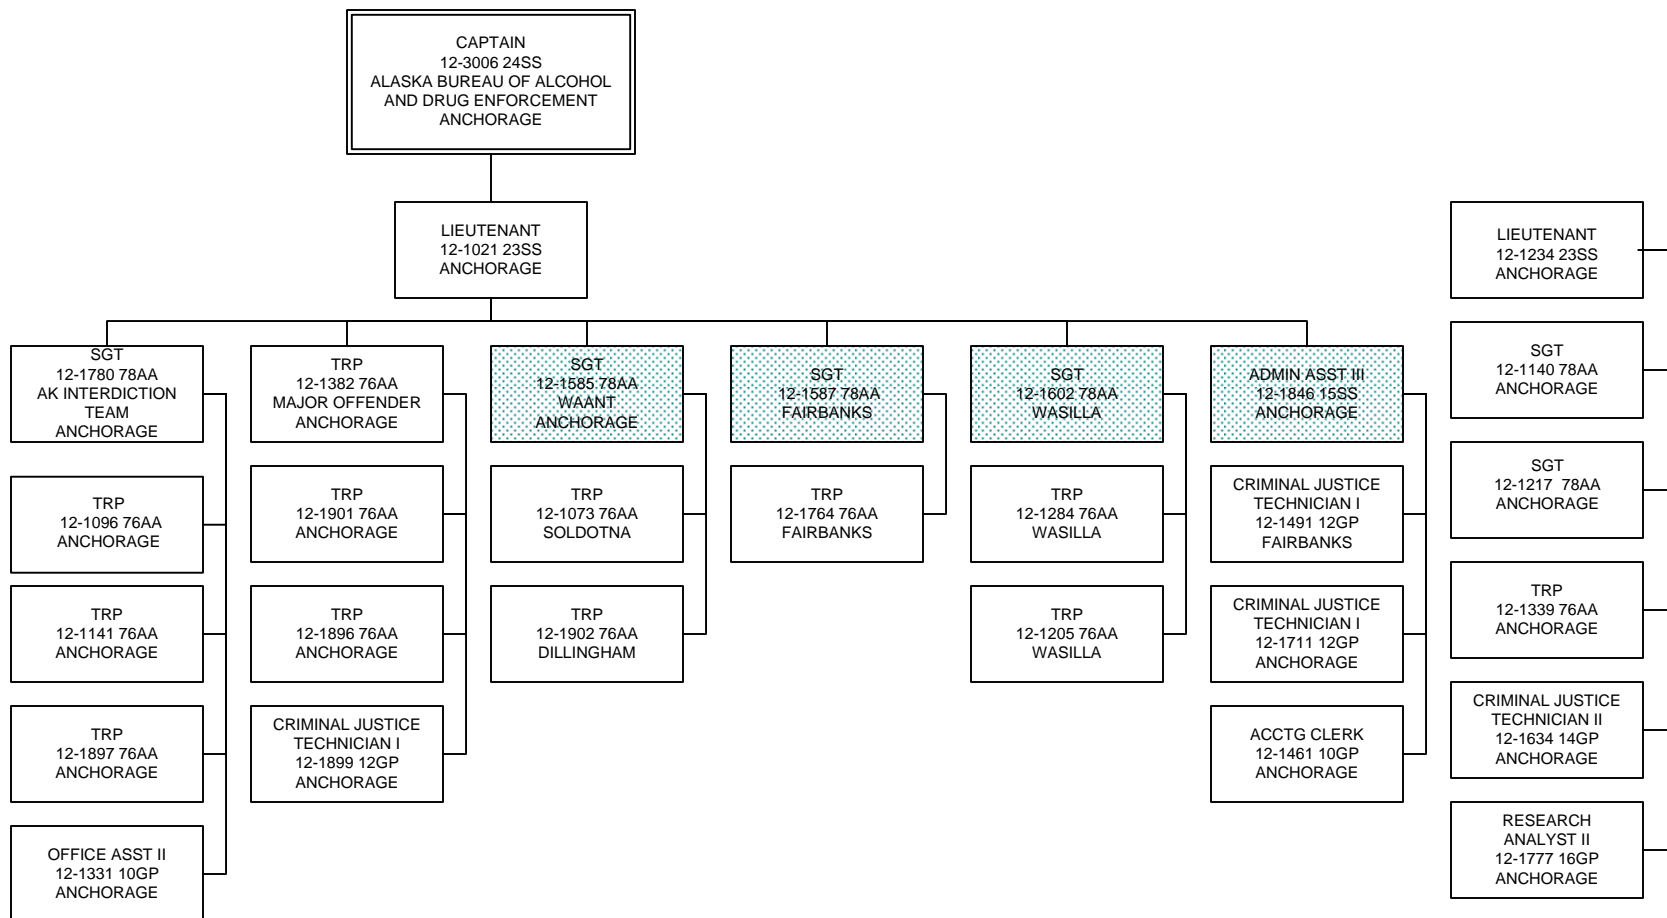

ORGANIZATIONAL CHART

 NTF (Supervisory positions are budgeted in Narcotics Task Force)

 Alaska Bureau of Alcohol and Drug Enforcement