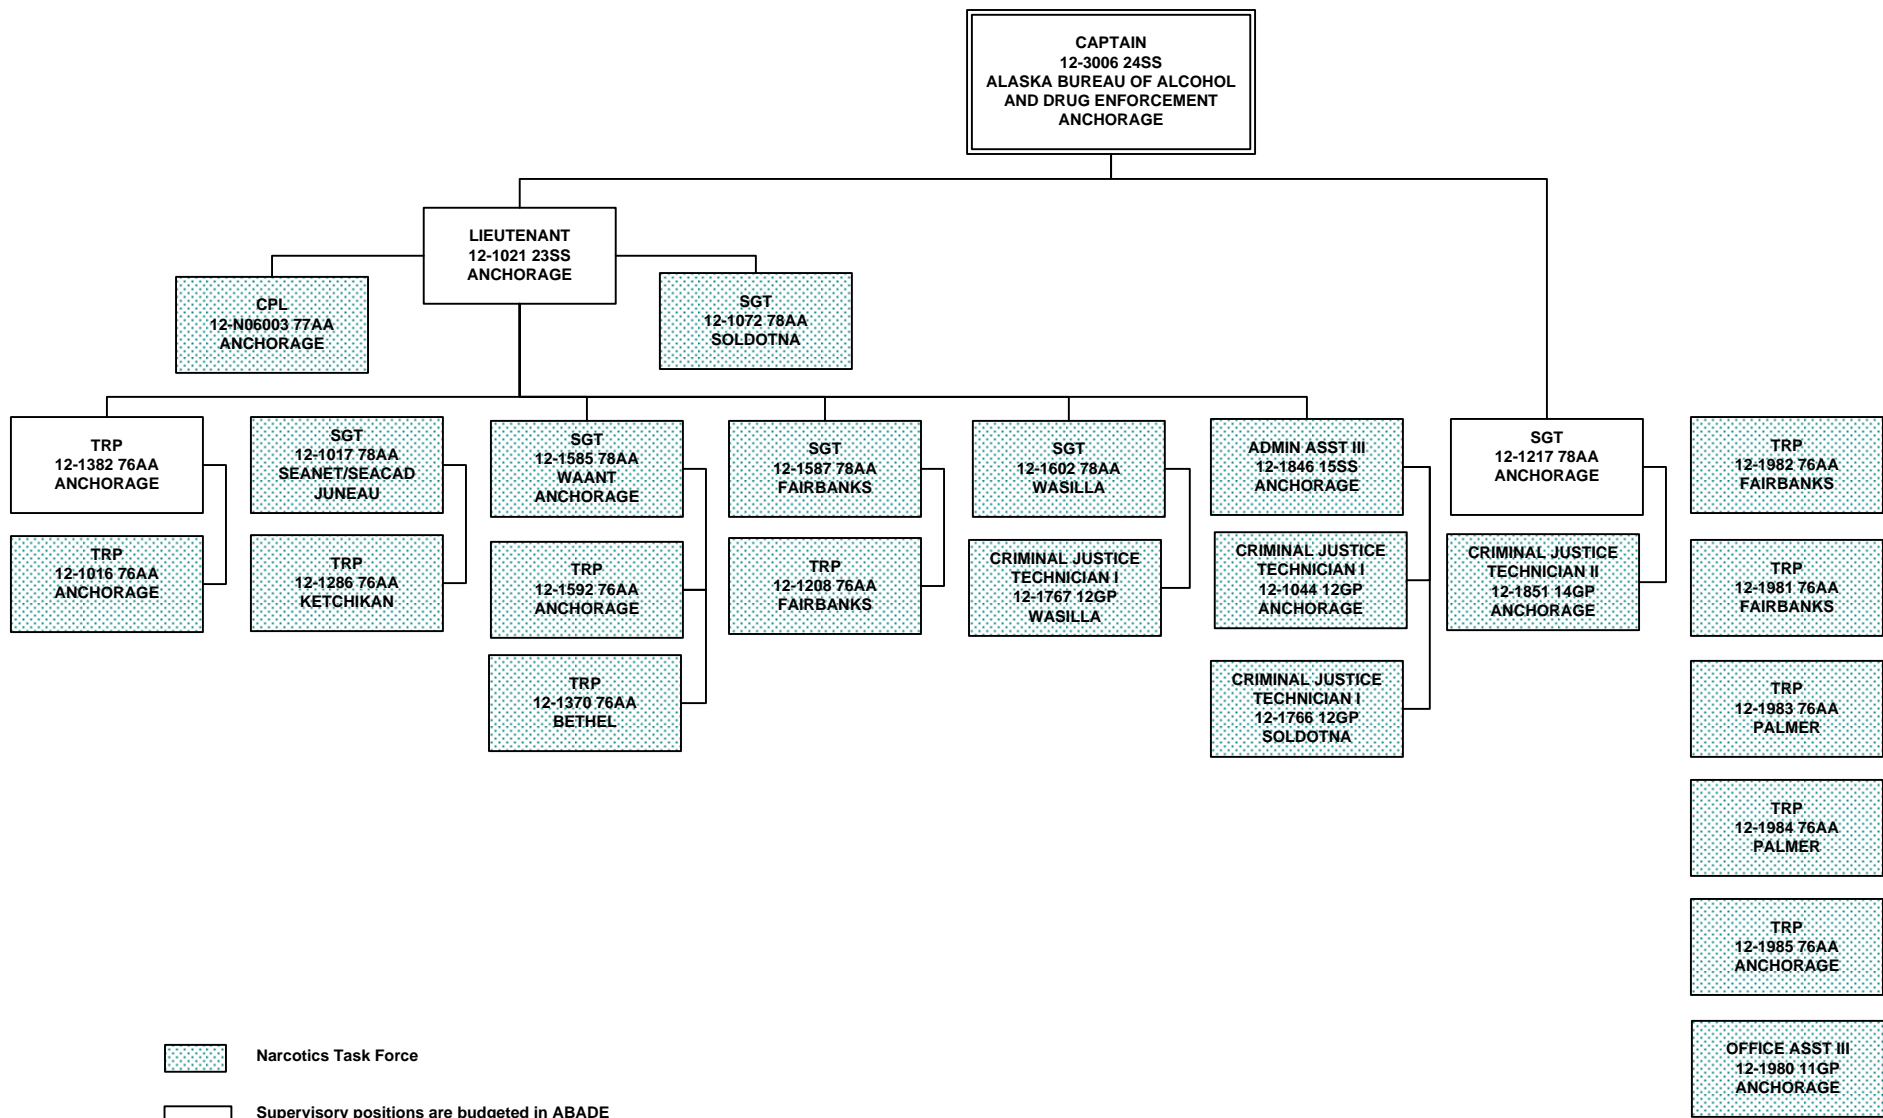

ORGANIZATIONAL CHART

Narcotics Task Force
 Supervisory positions are budgeted in ABADE