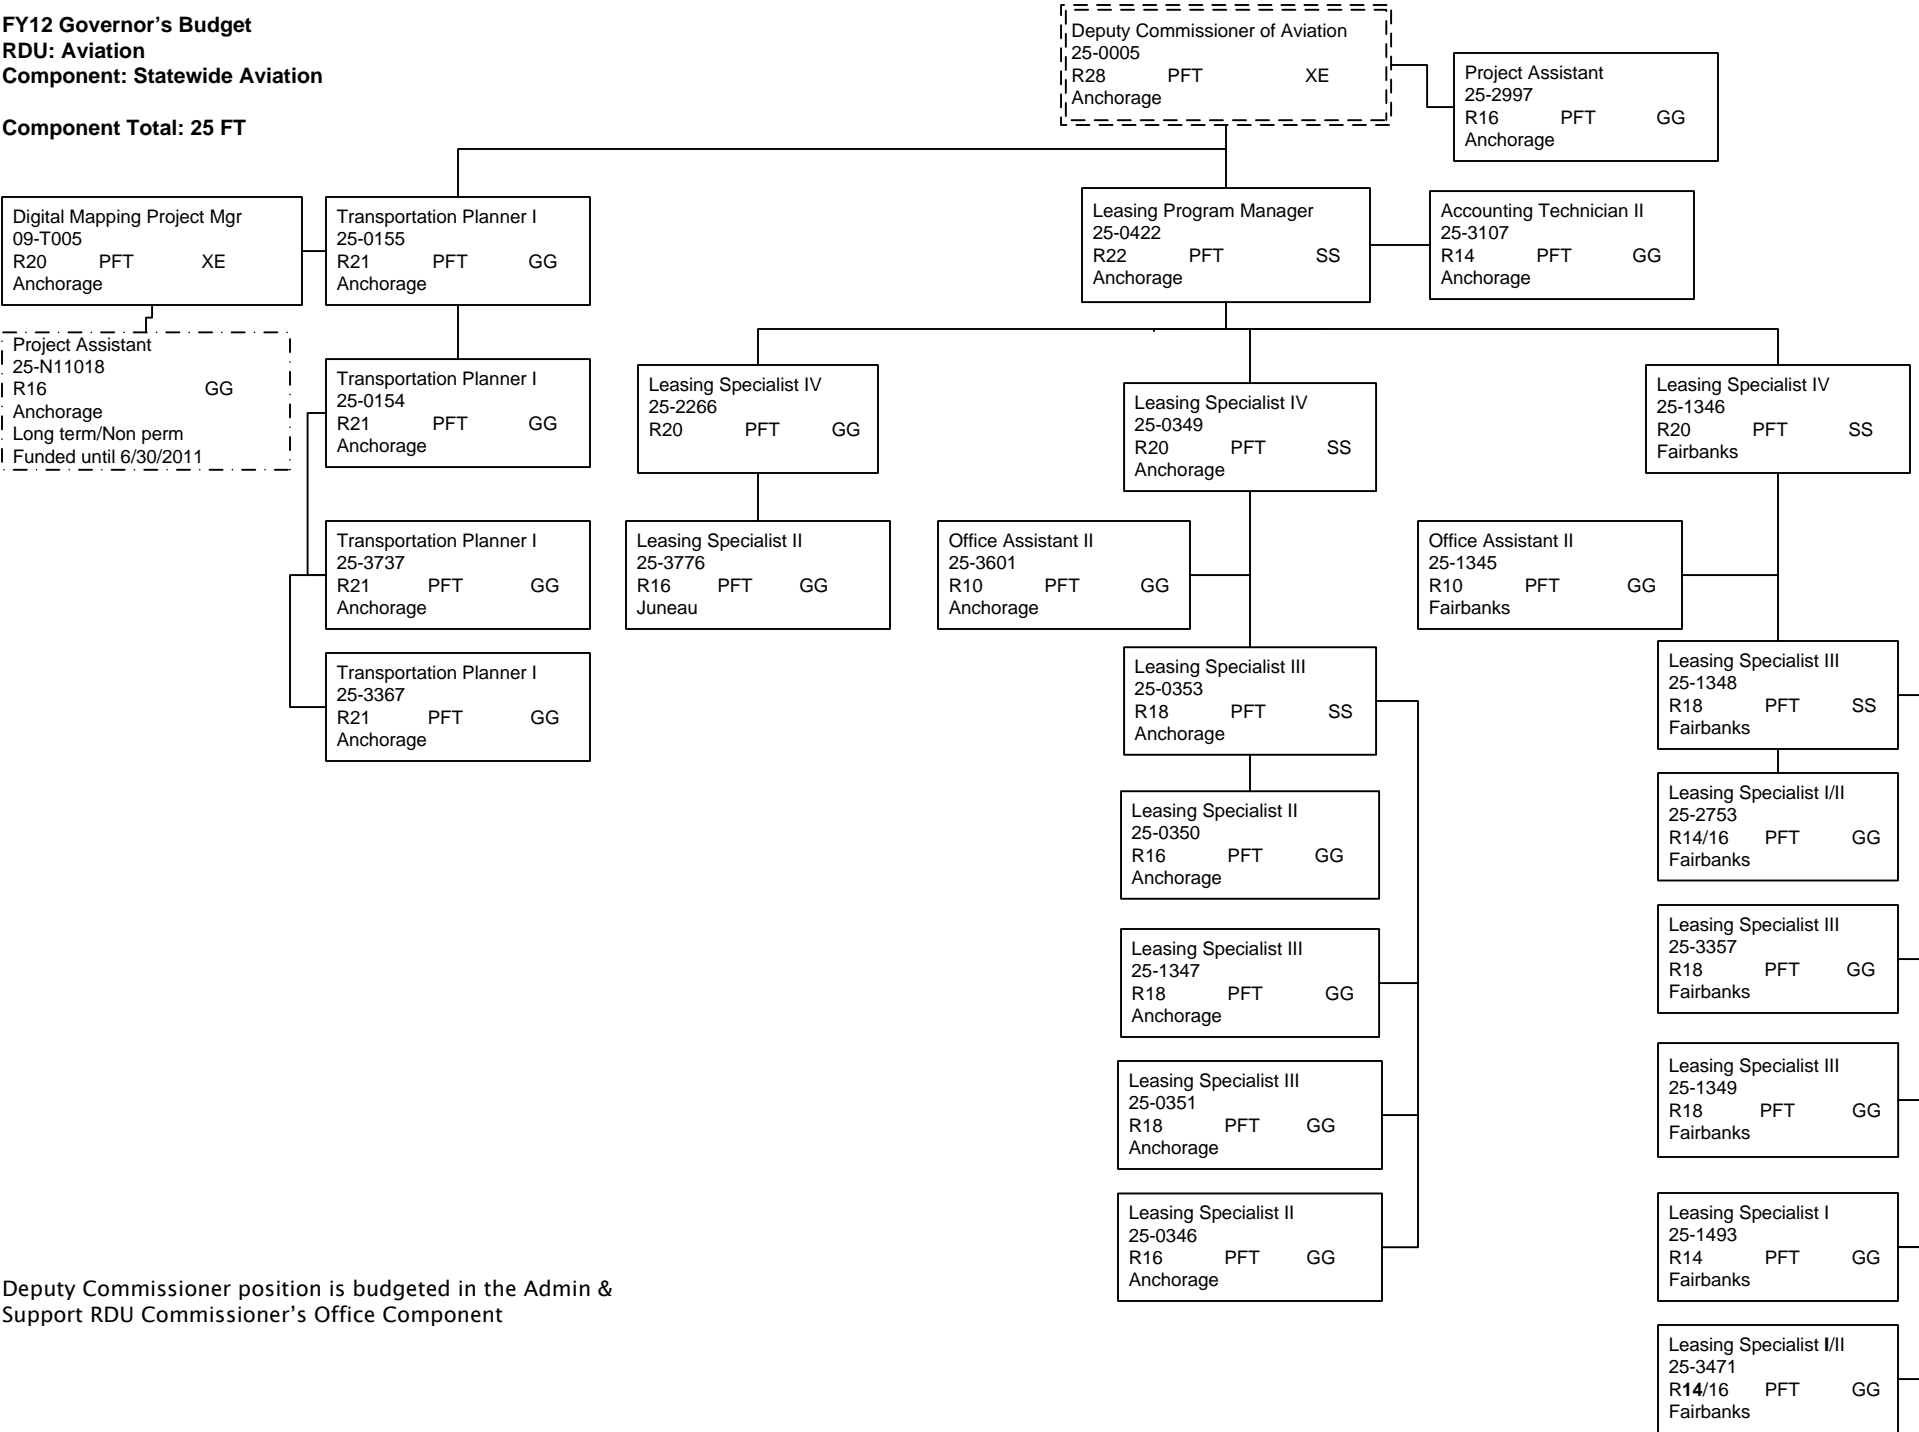

FY12 Governor's Budget
RDU: Aviation
Component: Statewide Aviation

Component Total: 25 FT

Deputy Commissioner position is budgeted in the Admin & Support RDU Commissioner's Office Component