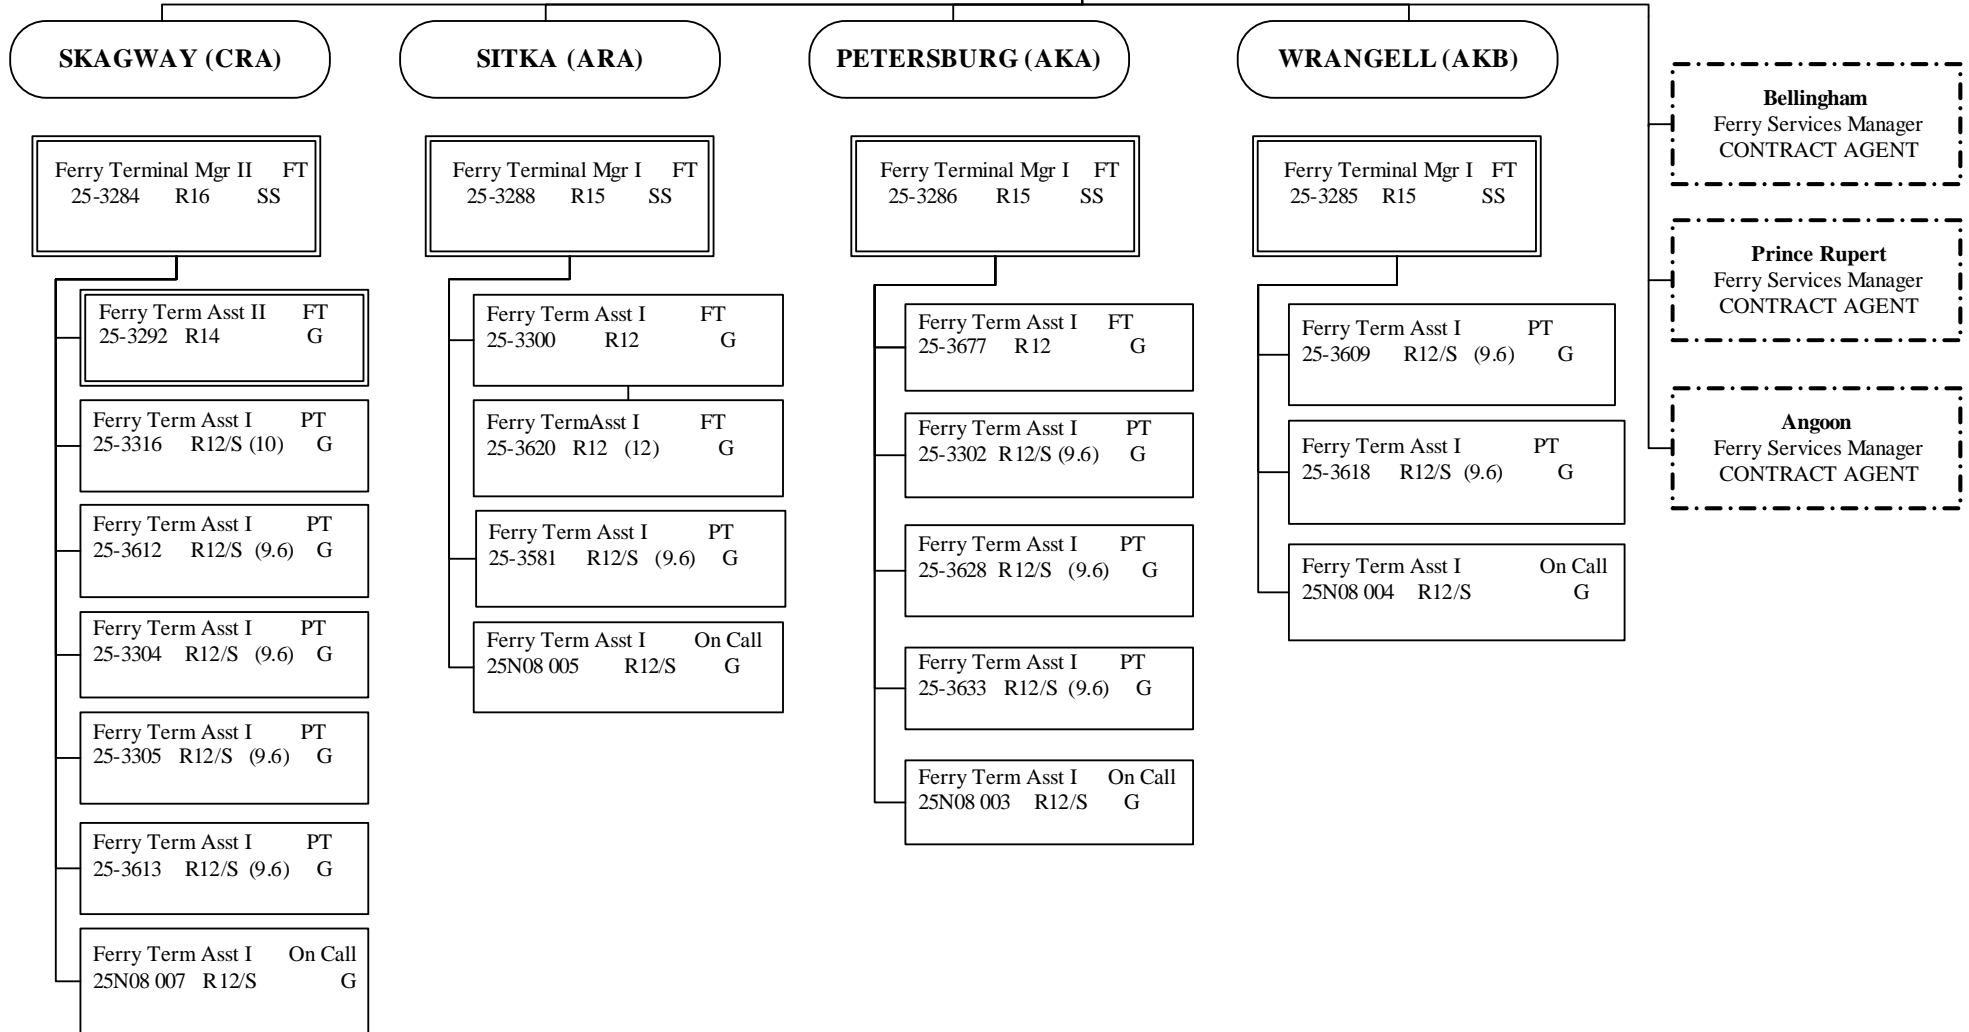

ALASKA MARINE HIGHWAY SYSTEM

Marine Shore Operations SOUTHEAST TERMINALS

ALASKA MARINE HIGHWAY SYSTEM

Marine Shore Operations SOUTHEAST TERMINALS

Business Enterprise and Development Manager
25-3602

Terminal Operations Mgr
25-3331 See SE Terminal Pg 1

ALASKA MARINE HIGHWAY SYSTEM

Marine Shore Operations SOUTHWEST TERMINALS

Business Enterp & Development Manager
25-3602

Terminal Operations Mgr
25-3331 see SE Terminals Pg 1

SELDOVIA
Ferry Services Mgr
CONTRACT AGENT