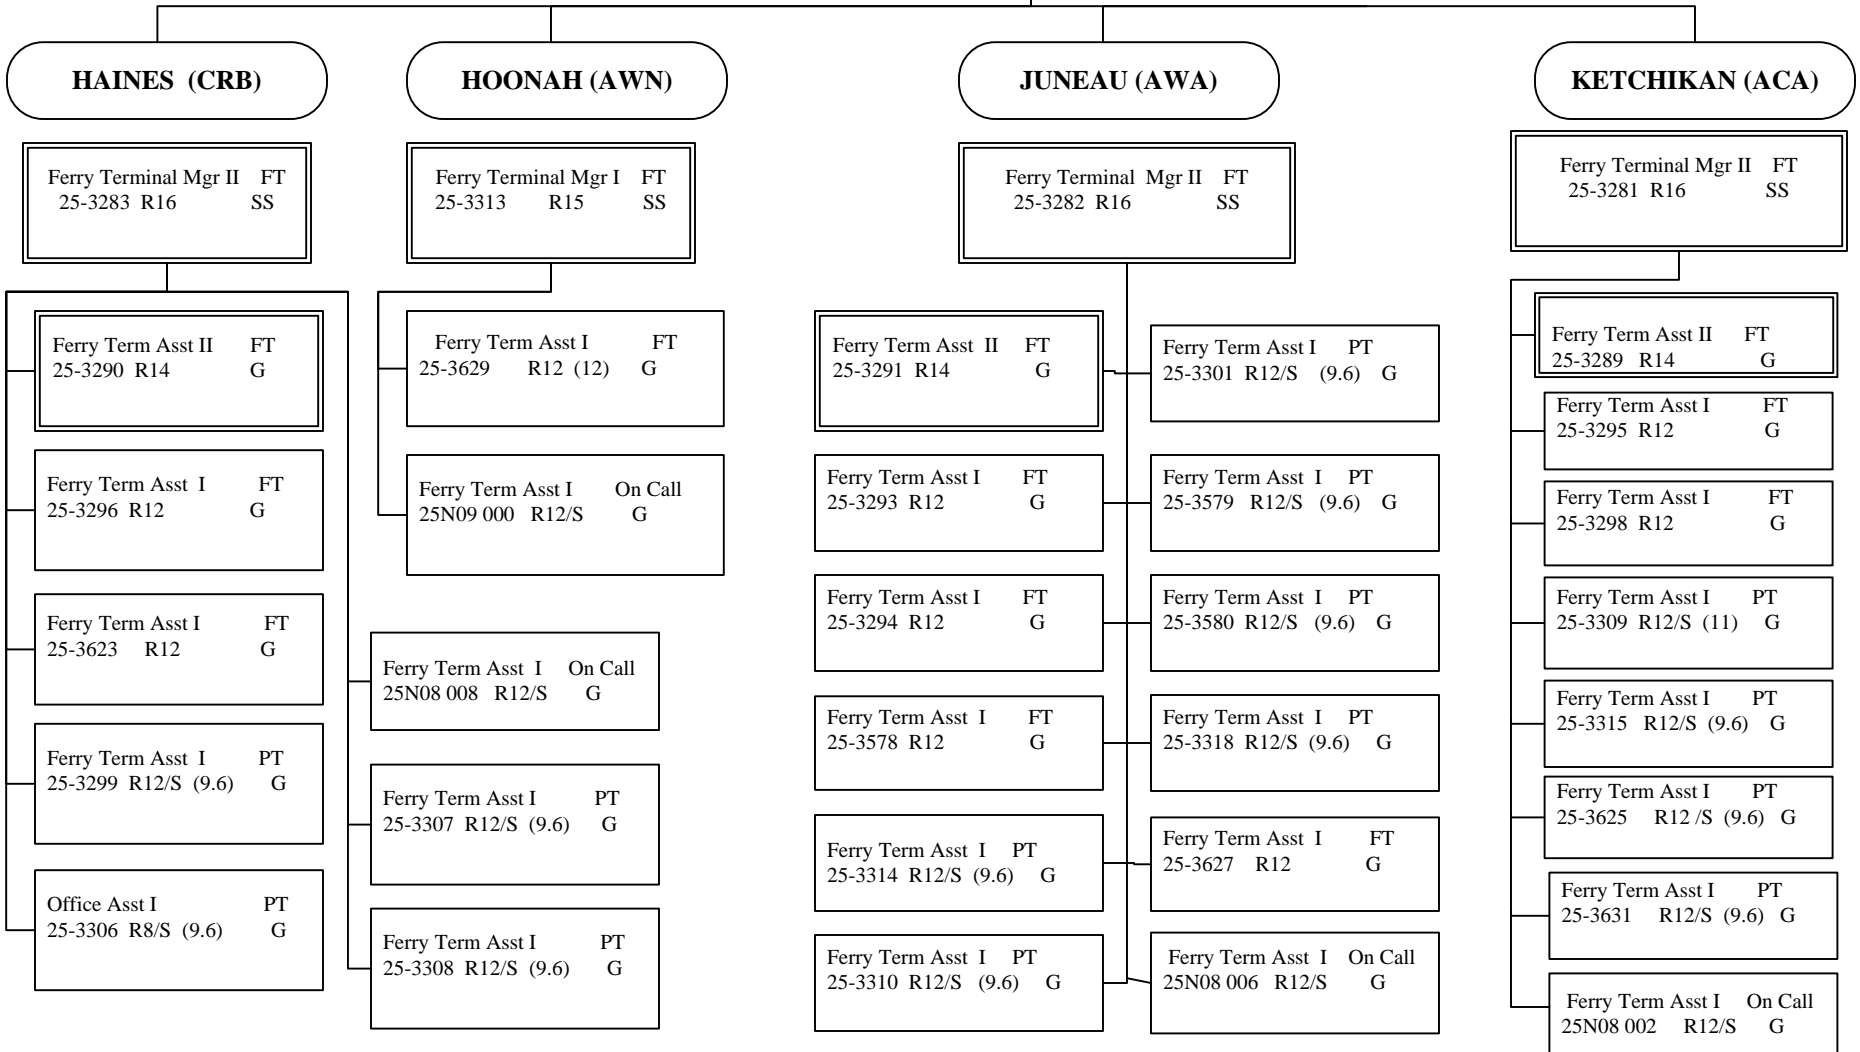

ALASKA MARINE HIGHWAY SYSTEM

Marine Shore Operations SOUTHEAST TERMINALS

ALASKA MARINE HIGHWAY SYSTEM

Marine Shore Operations SOUTHEAST TERMINALS

Business Enterprise and Development Manager
25-3602

Terminal Operations Mgr
25-3331 See SE Terminal Pg 1

ALASKA MARINE HIGHWAY SYSTEM

Marine Shore Operations SOUTHWEST TERMINALS

Business Enterp & Development Manager
25-3602

Terminal Operations Mgr
25-3331 see SE Terminals Pg 1

SELDOVIA
Ferry Services Mgr
CONTRACT AGENT