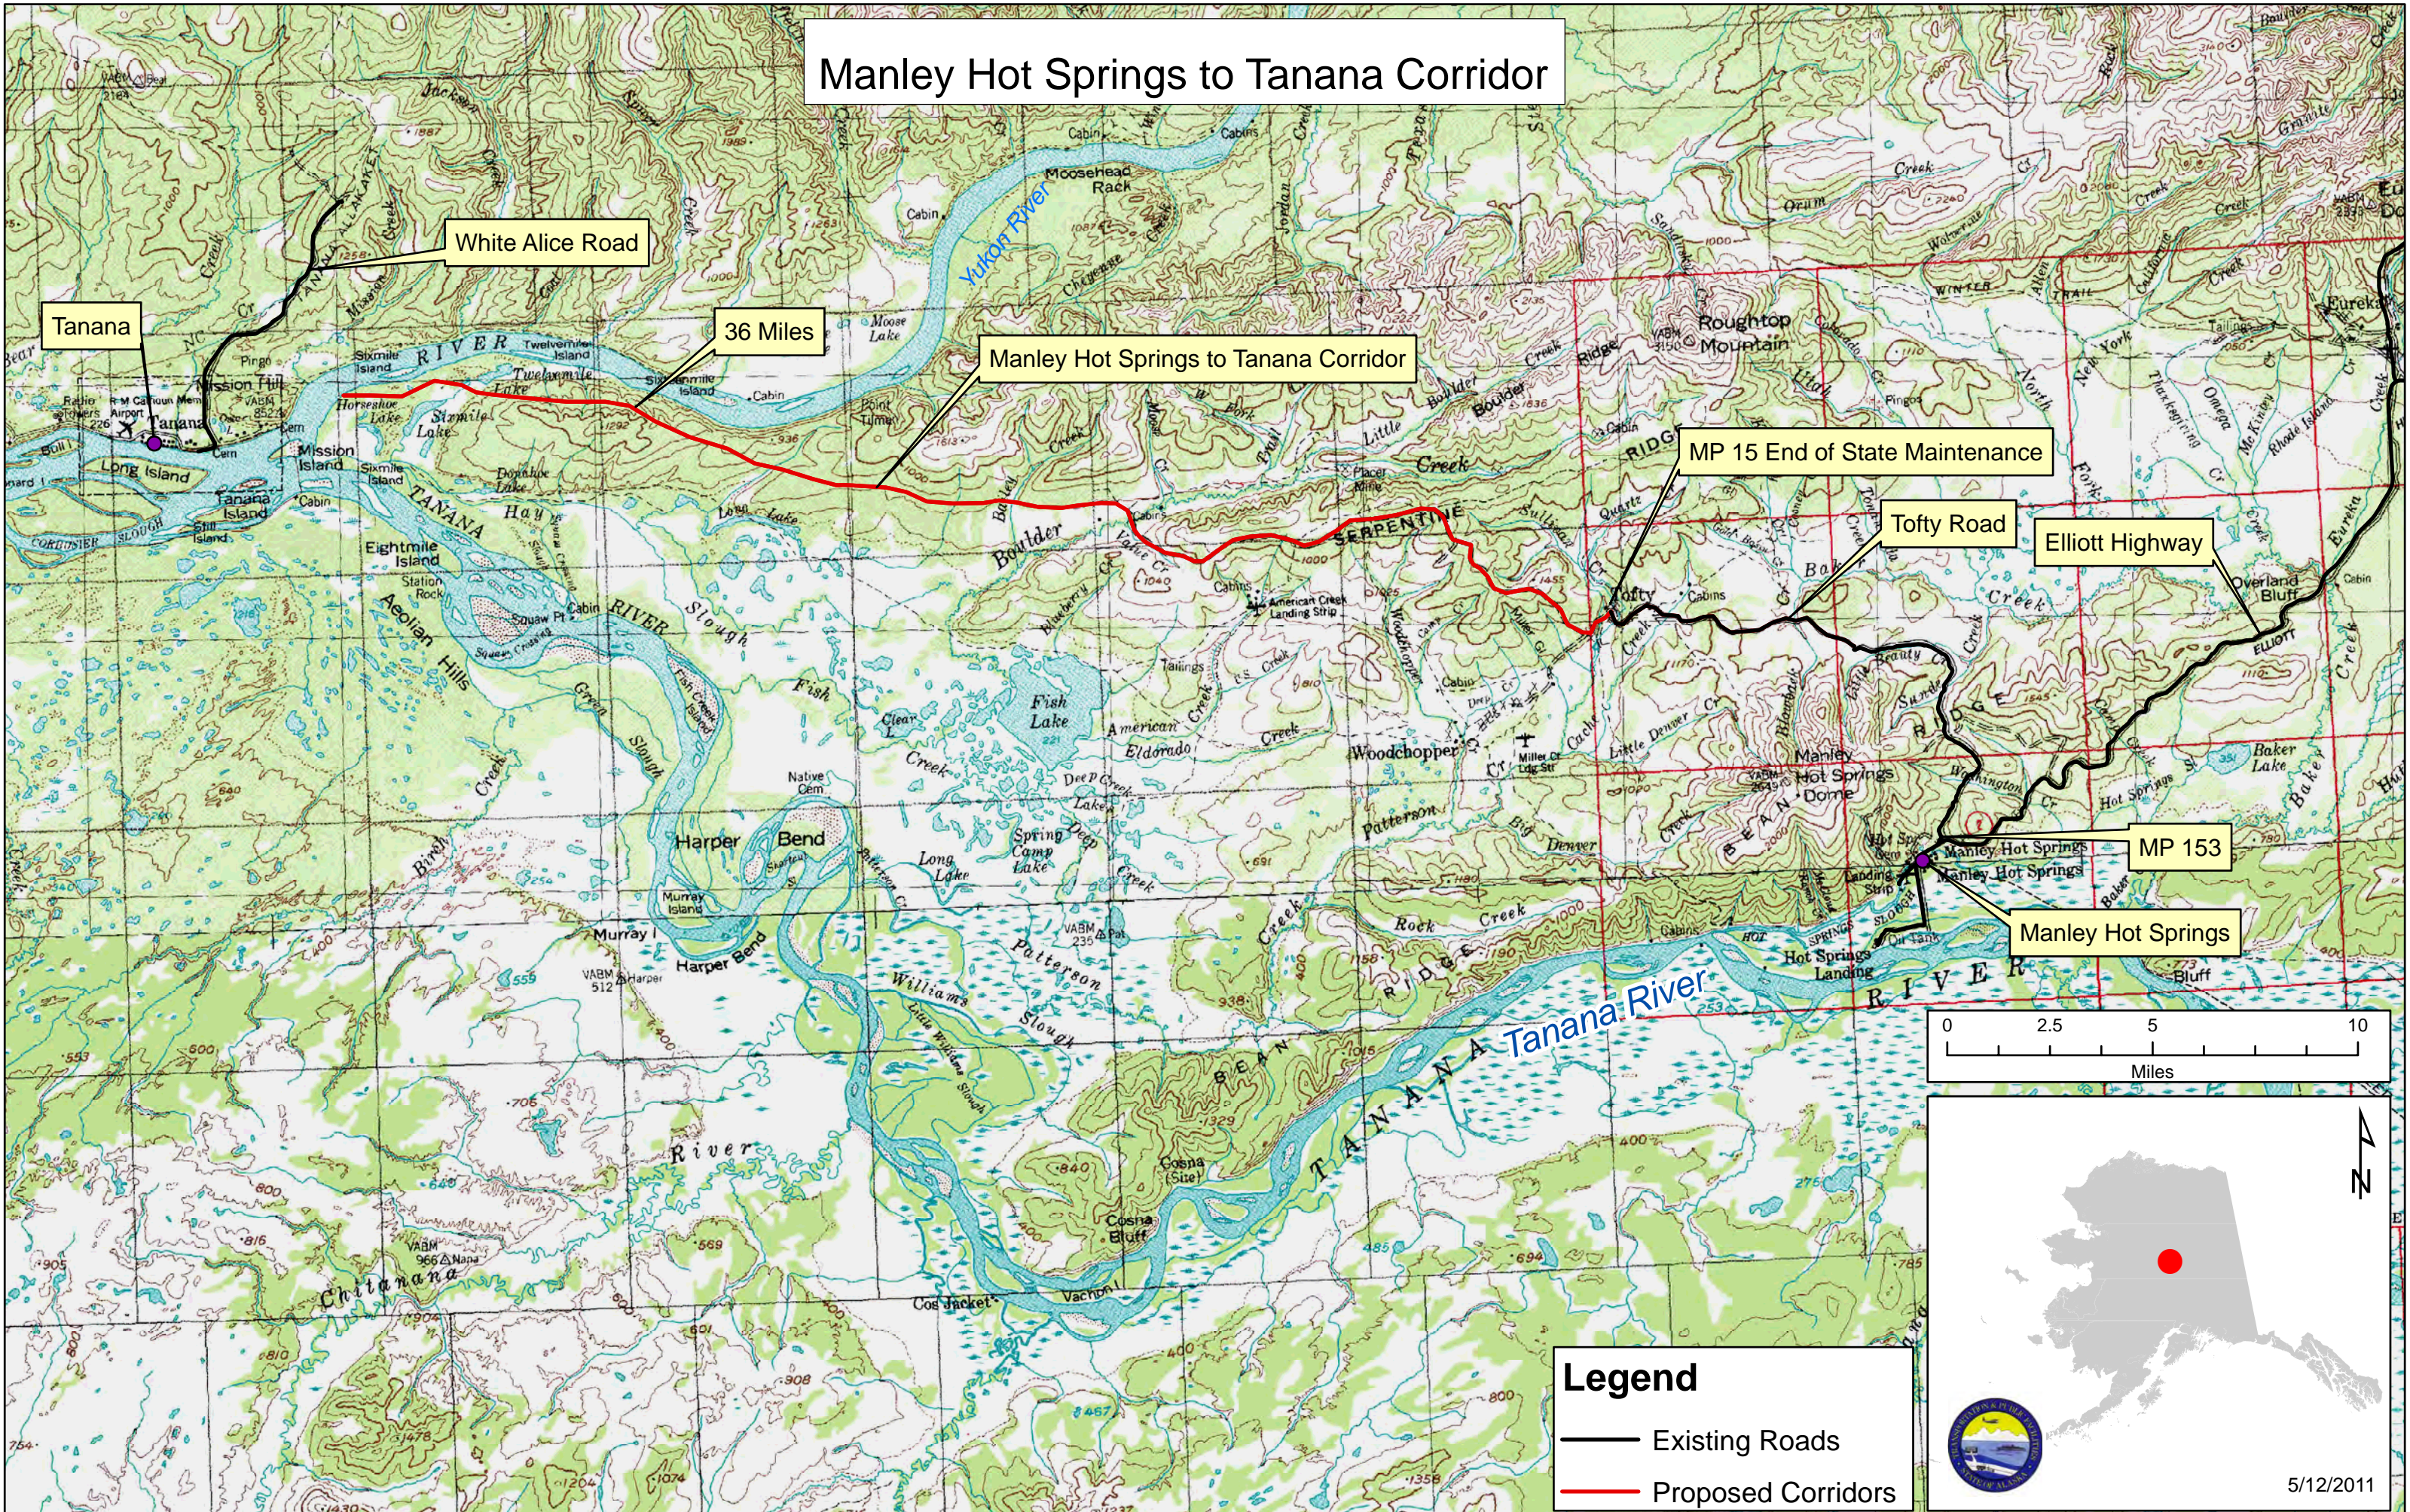

Manley Hot Springs to Tanana Corridor

Tanana

White Alice Road

36 Miles

Manley Hot Springs to Tanana Corridor

MP 15 End of State Maintenance

Tofty Road

Elliott Highway

MP 153

Manley Hot Springs

Legend

- Existing Roads
- Proposed Corridors