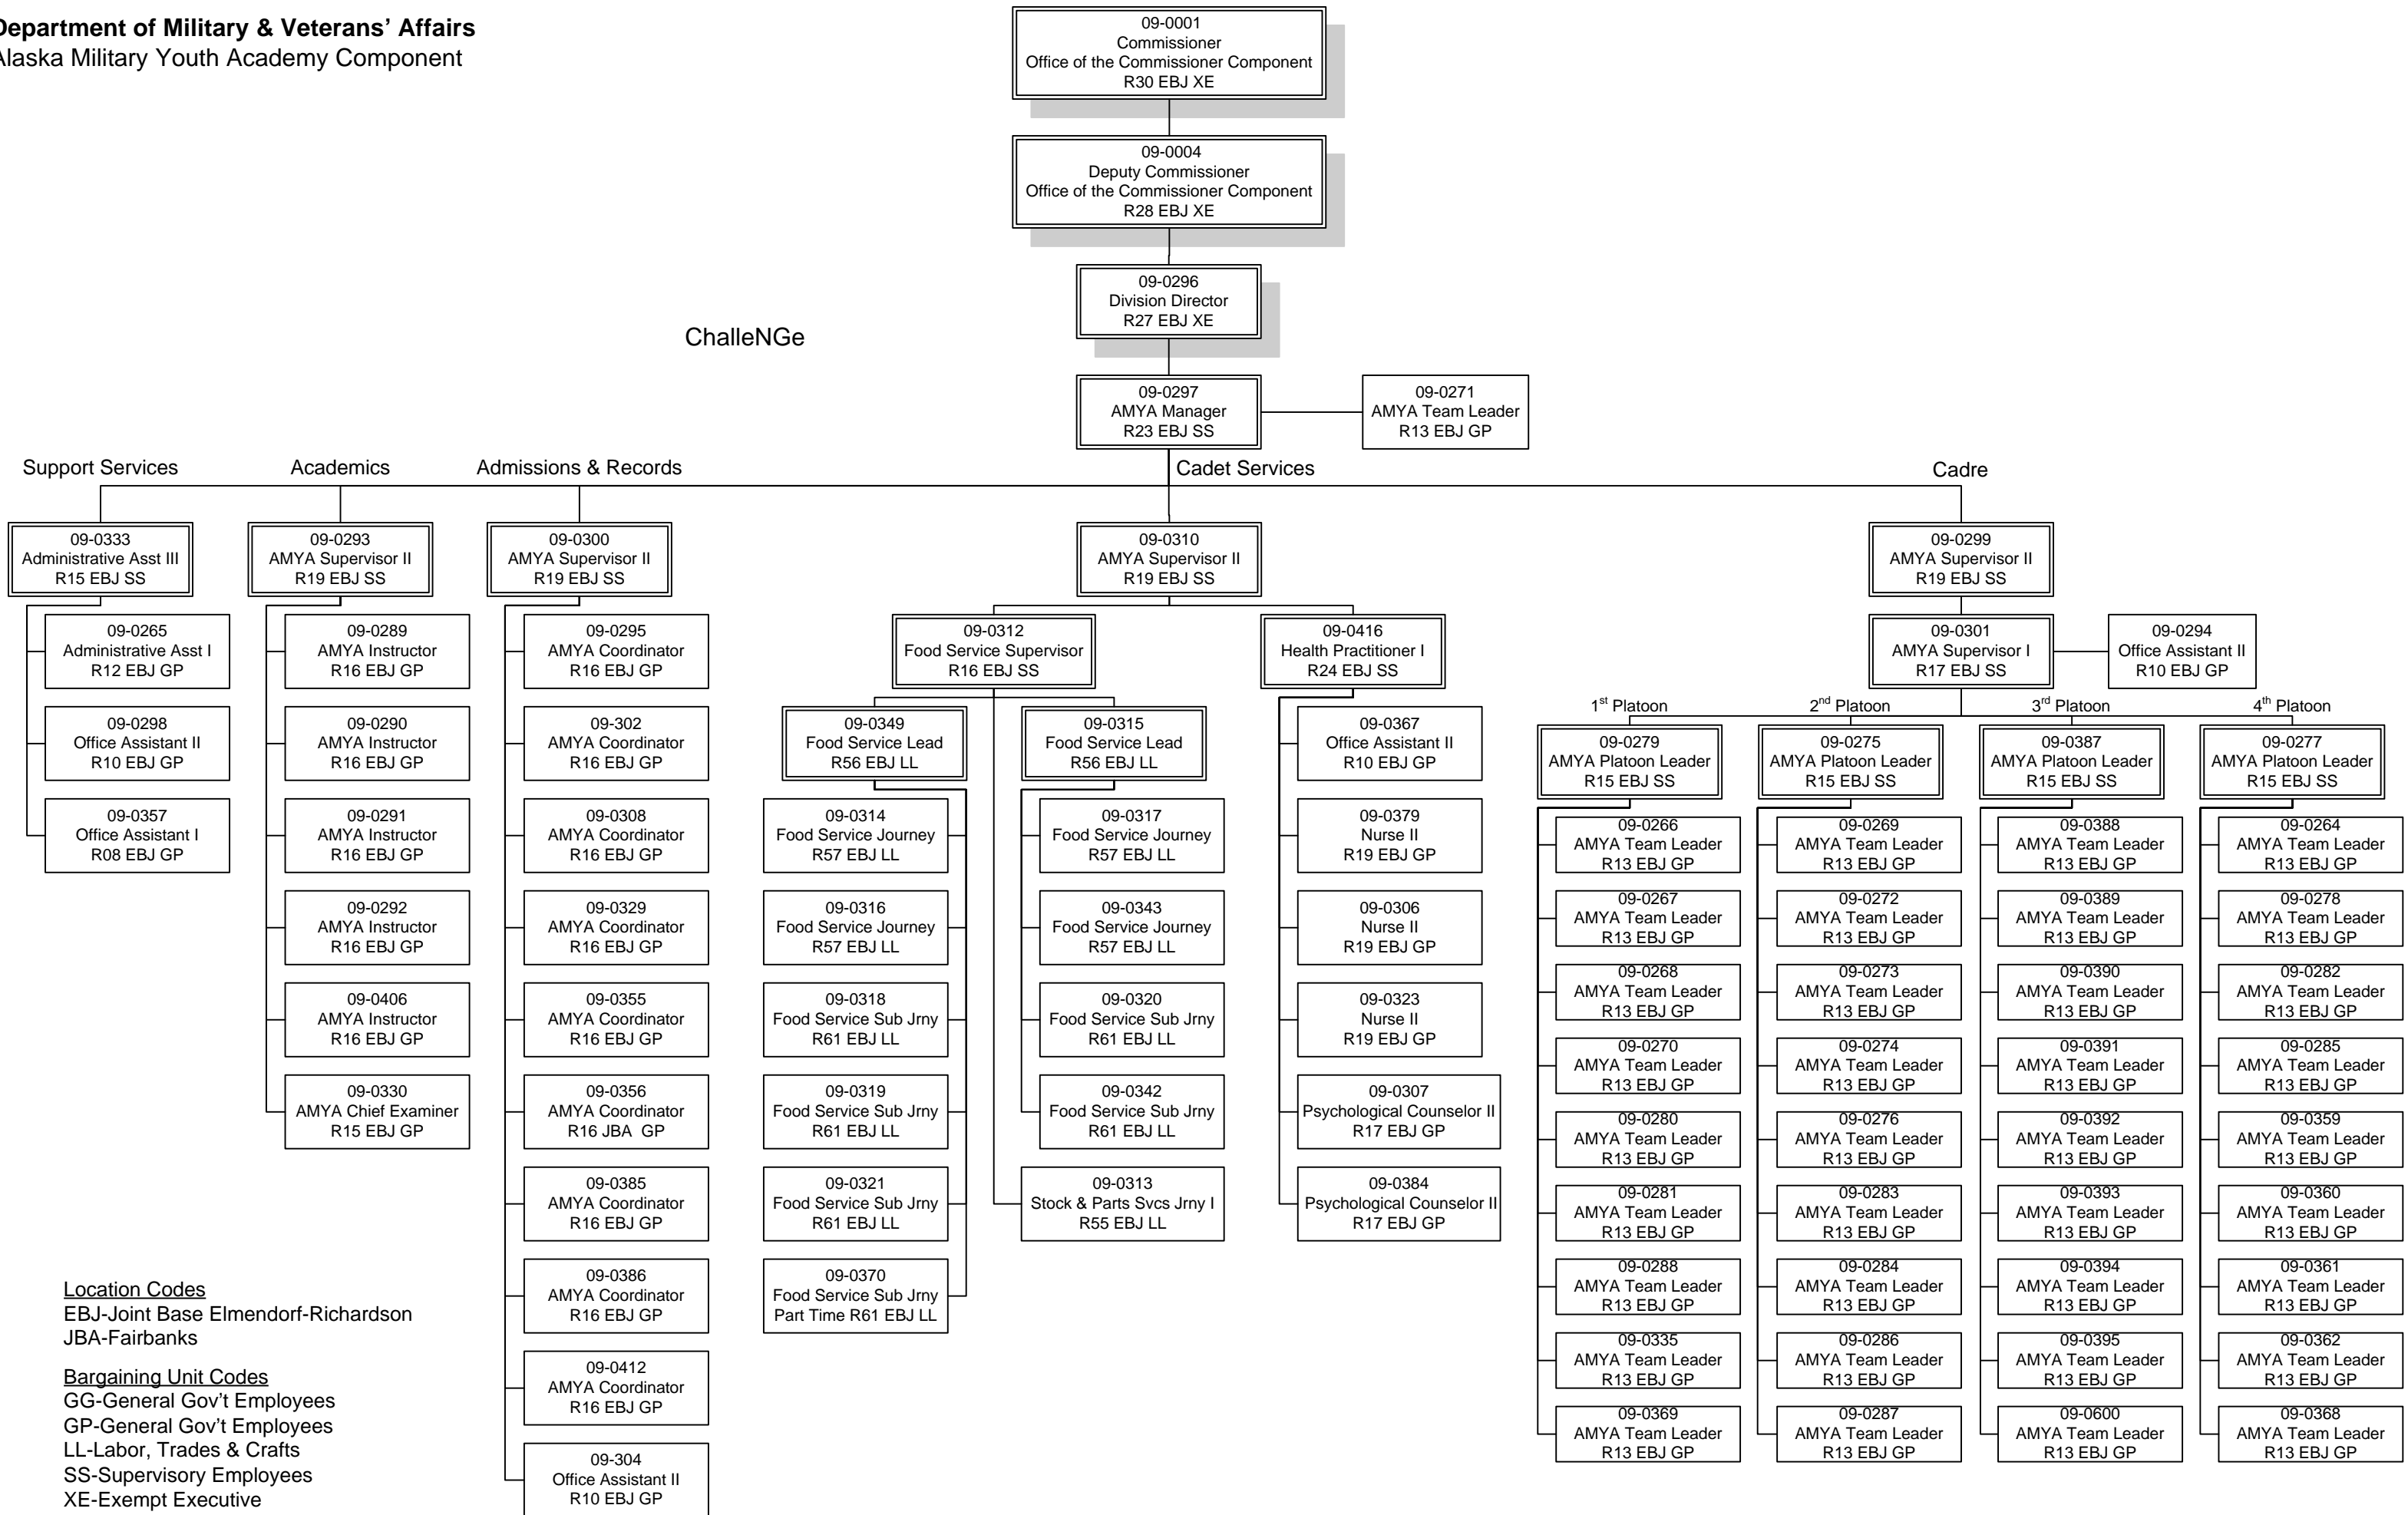

**Department of Military & Veterans' Affairs**  
 Alaska Military Youth Academy Component

ChalleNGe

**Location Codes**  
 EBJ-Joint Base Elmendorf-Richardson  
 JBA-Fairbanks

**Bargaining Unit Codes**  
 GG-General Gov't Employees  
 GP-General Gov't Employees  
 LL-Labor, Trades & Crafts  
 SS-Supervisory Employees  
 XE-Exempt Executive