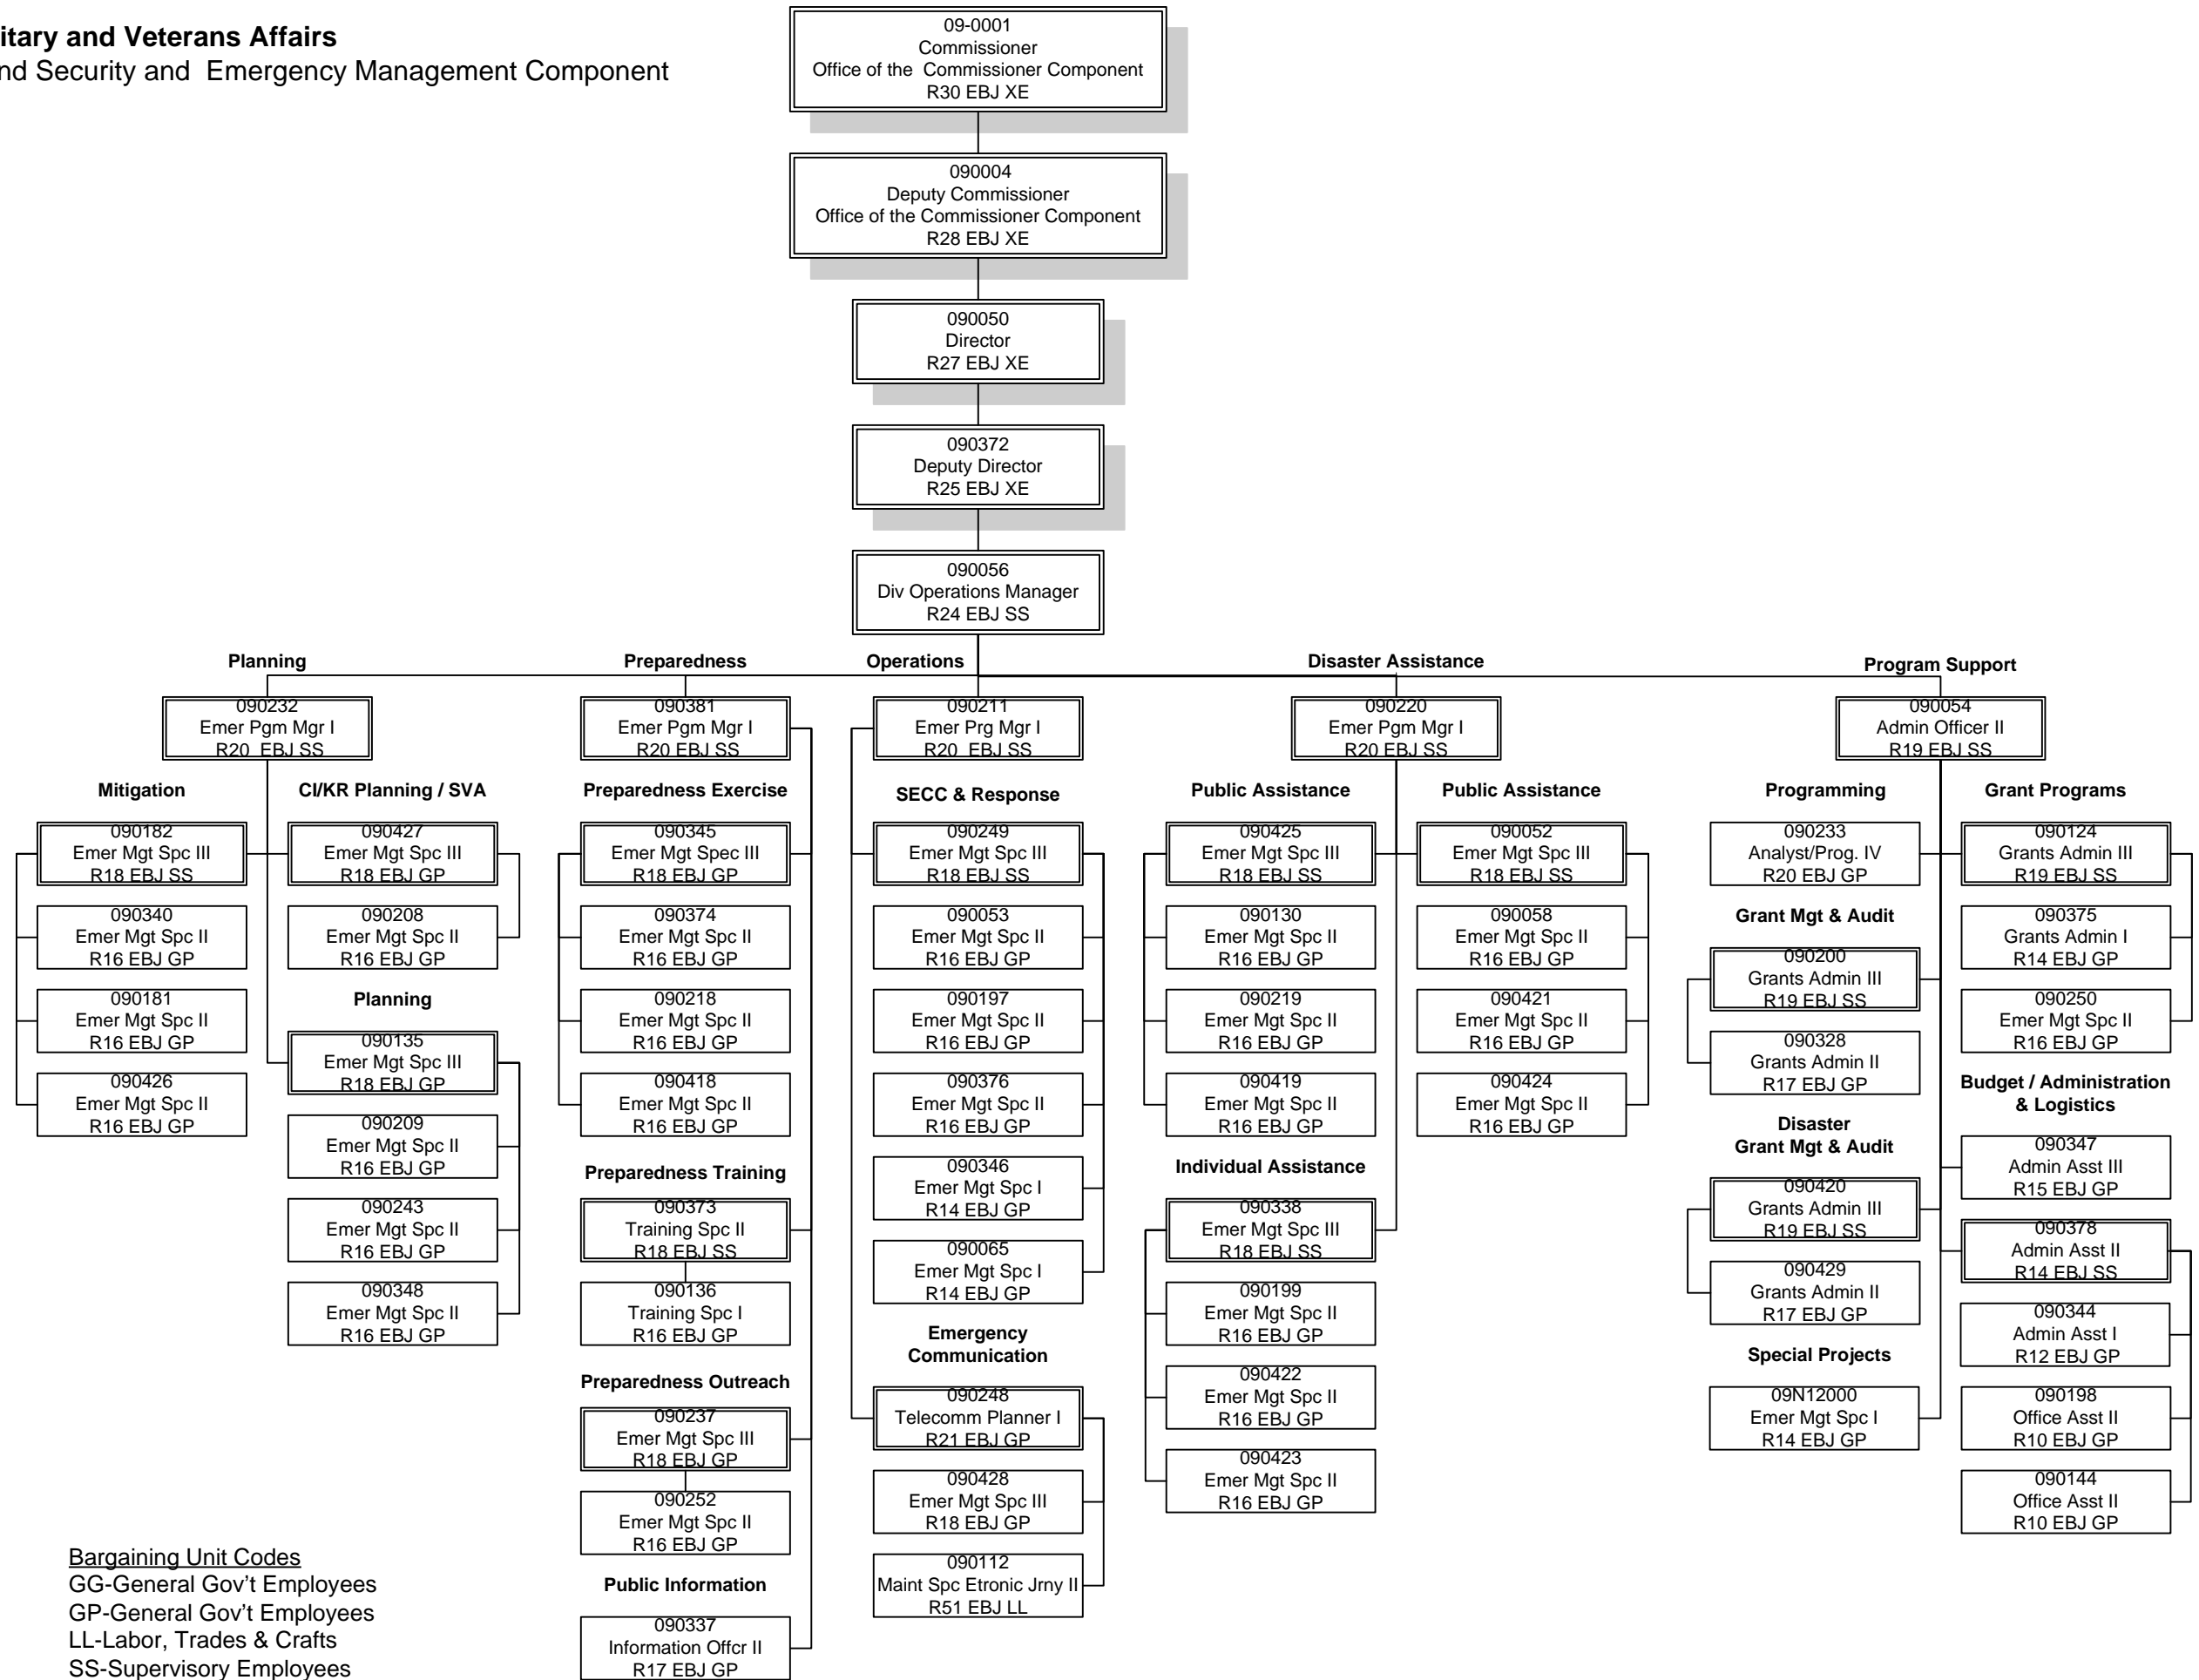

Department of Military and Veterans Affairs
 Division of Homeland Security and Emergency Management Component

Location Codes
 EBJ-Ft Rich

Bargaining Unit Codes
 GG-General Gov't Employees
 GP-General Gov't Employees
 LL-Labor, Trades & Crafts
 SS-Supervisory Employees
 XE-Exempt Executive