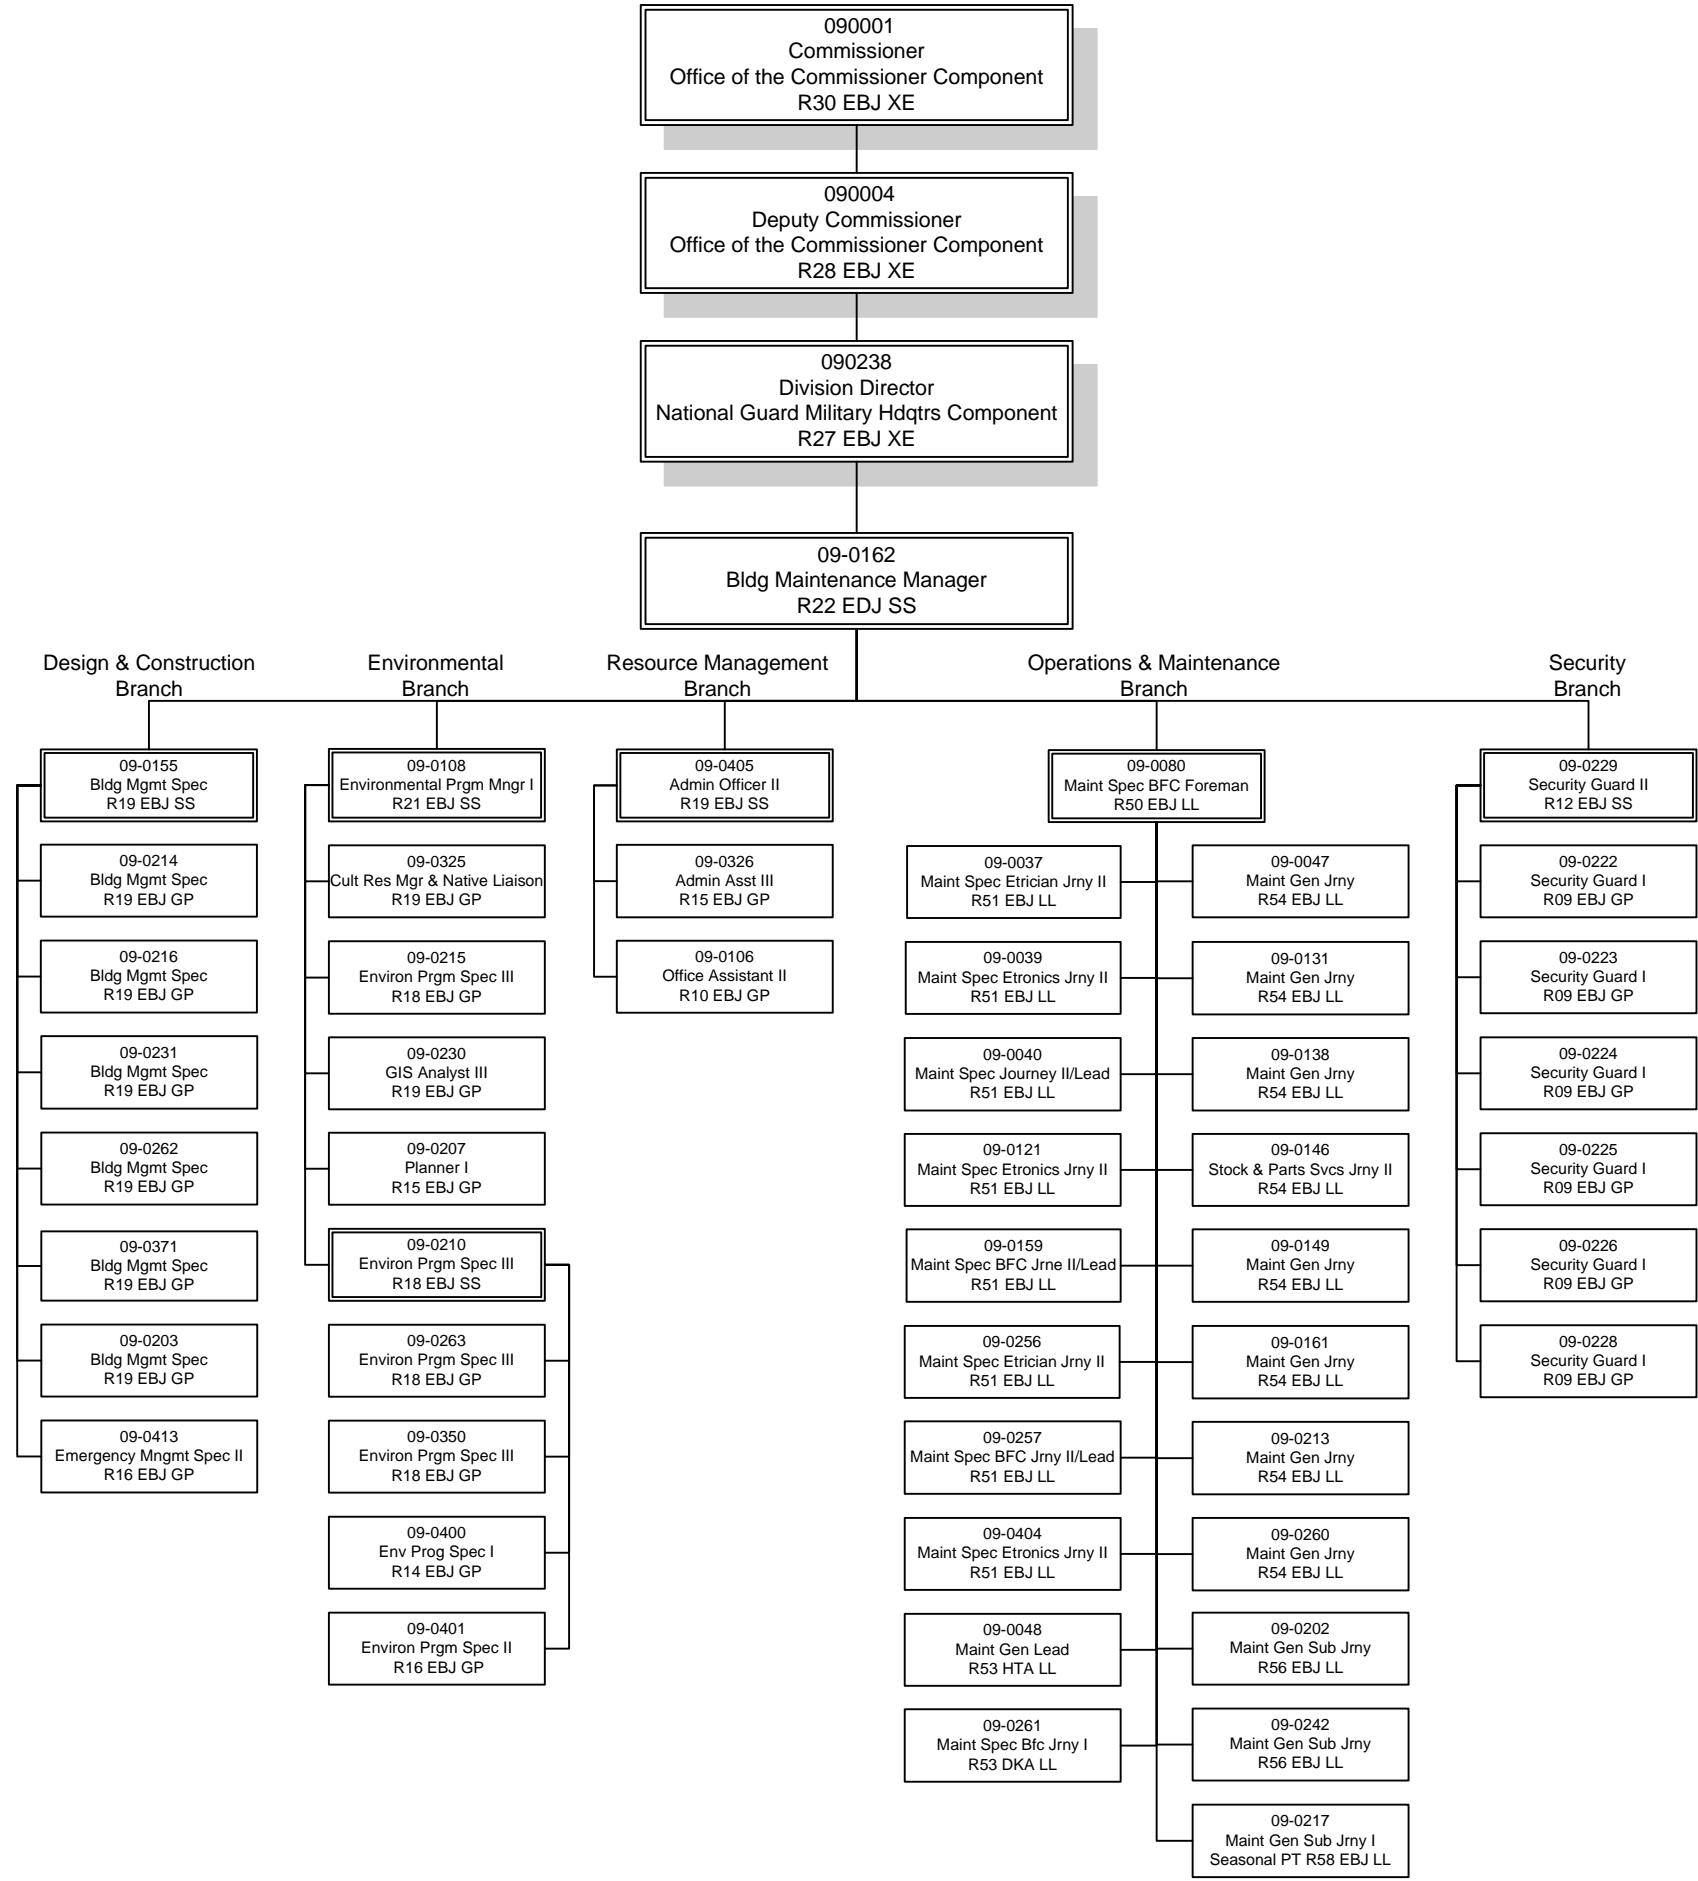

Department of Military & Veterans' Affairs
Army Guard Facilities Maintenance Component

Location Codes

DKA-Bethel
 EBJ-Joint Base Elmendorf-Richardson
 HTA-Nome

Bargaining Unit Codes

GG-General Gov't Employees
 GP-General Gov't Employees
 LL-Labor, Trades & Crafts
 SS-Supervisory Employees
 XE-Exempt Executive