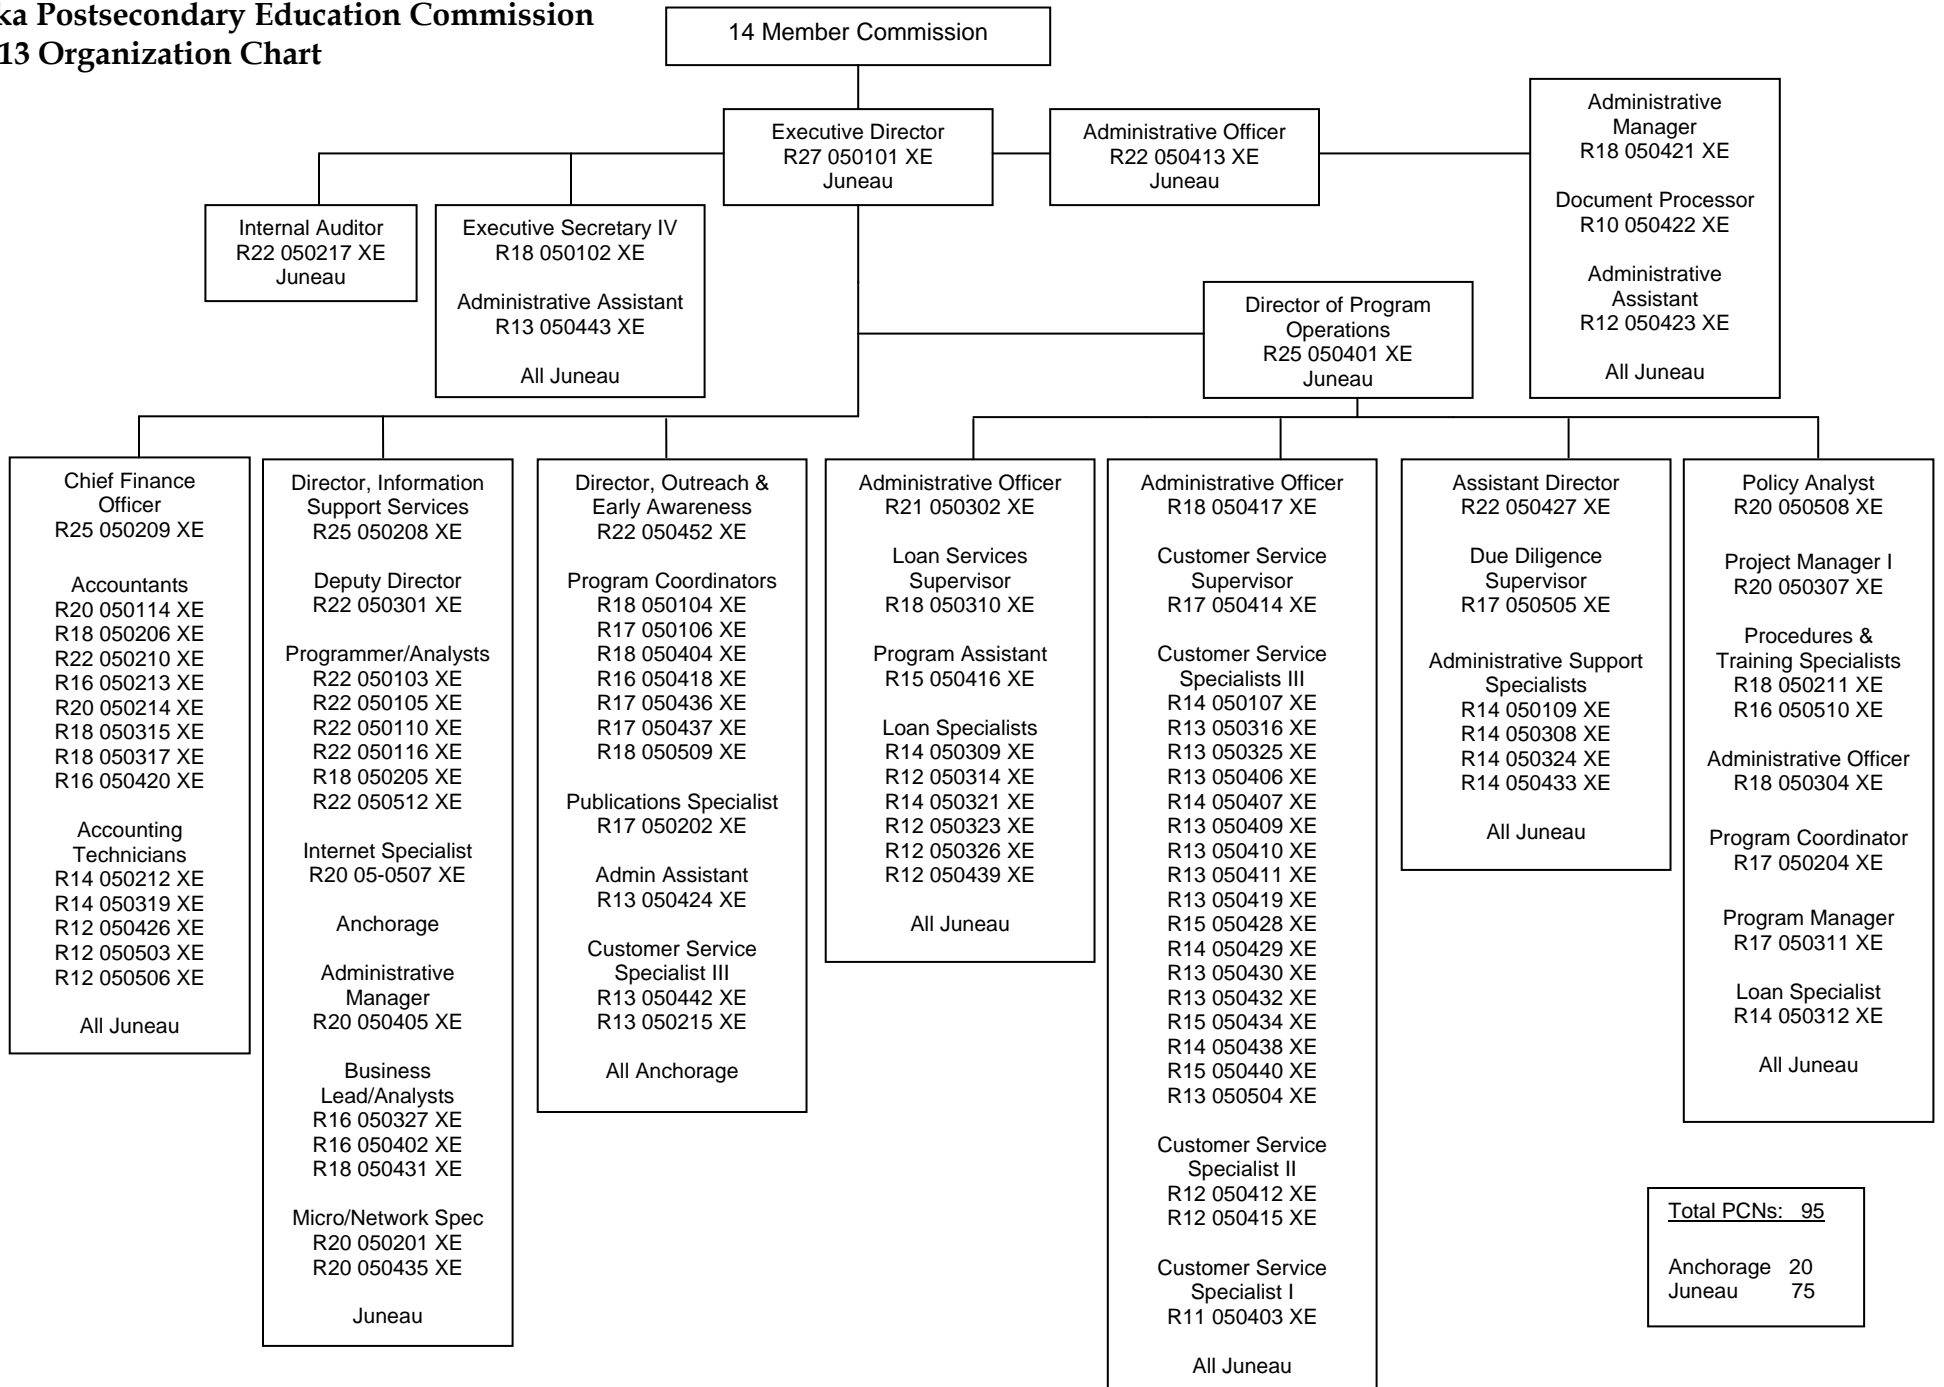

# Alaska Postsecondary Education Commission FY2013 Organization Chart

**Total PCNs: 95**  
Anchorage 20  
Juneau 75