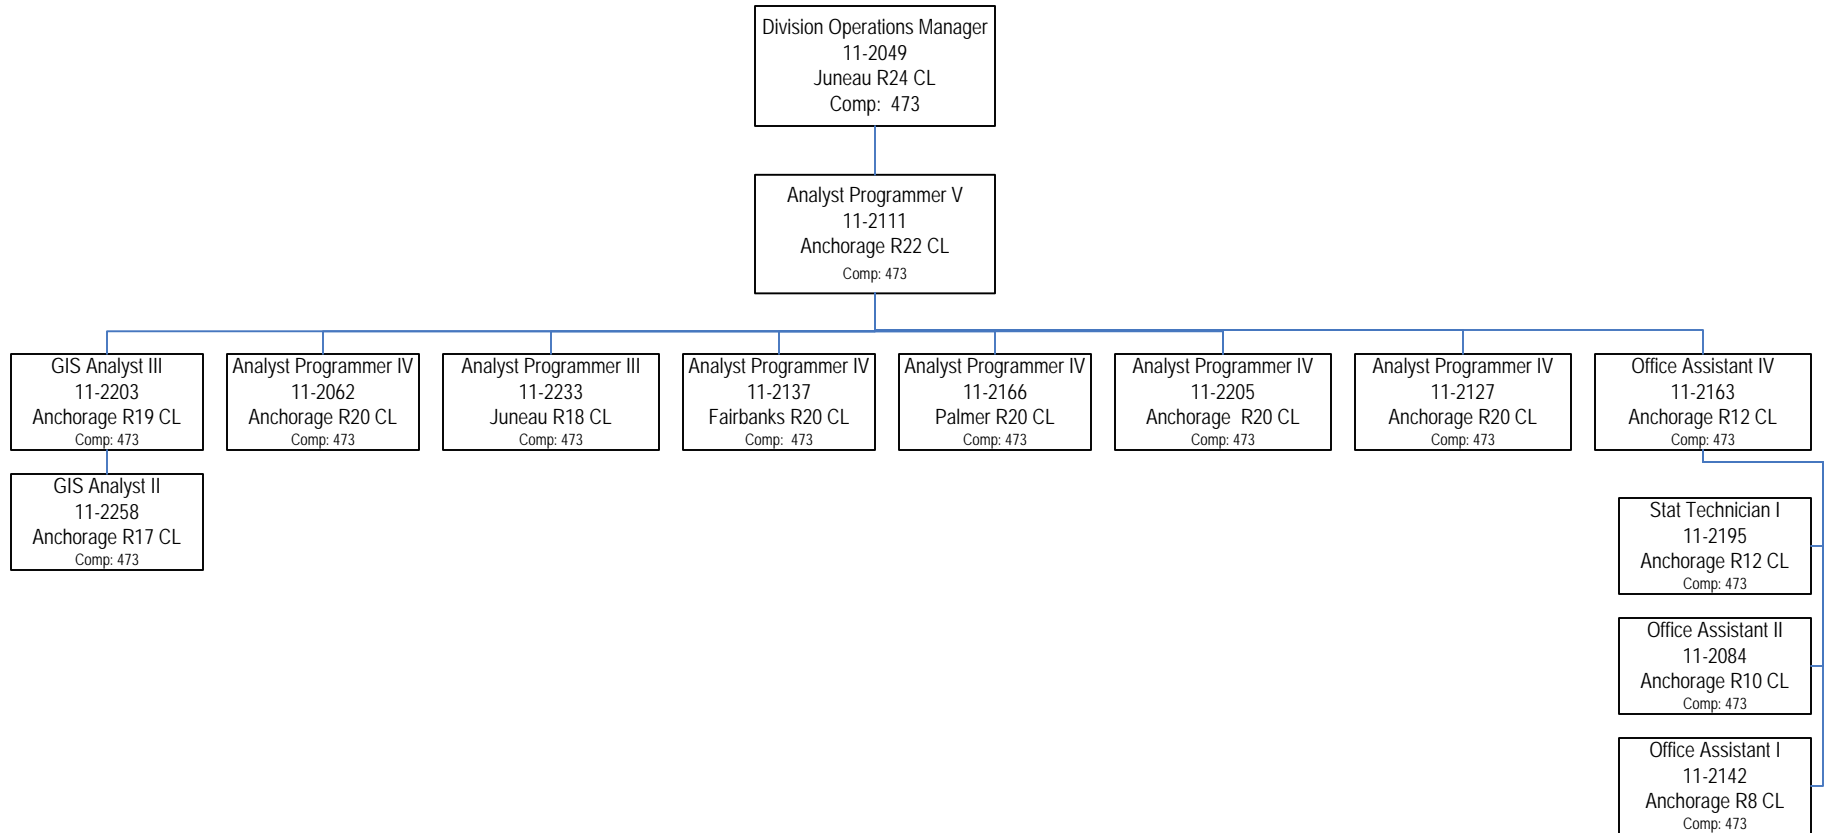

Statewide Programs – Information Services

RDU: Wildlife Conservation

473-Wildlife Conservation (WC)
474 – WC Special Projects

2807 – HE Shooting Ranges