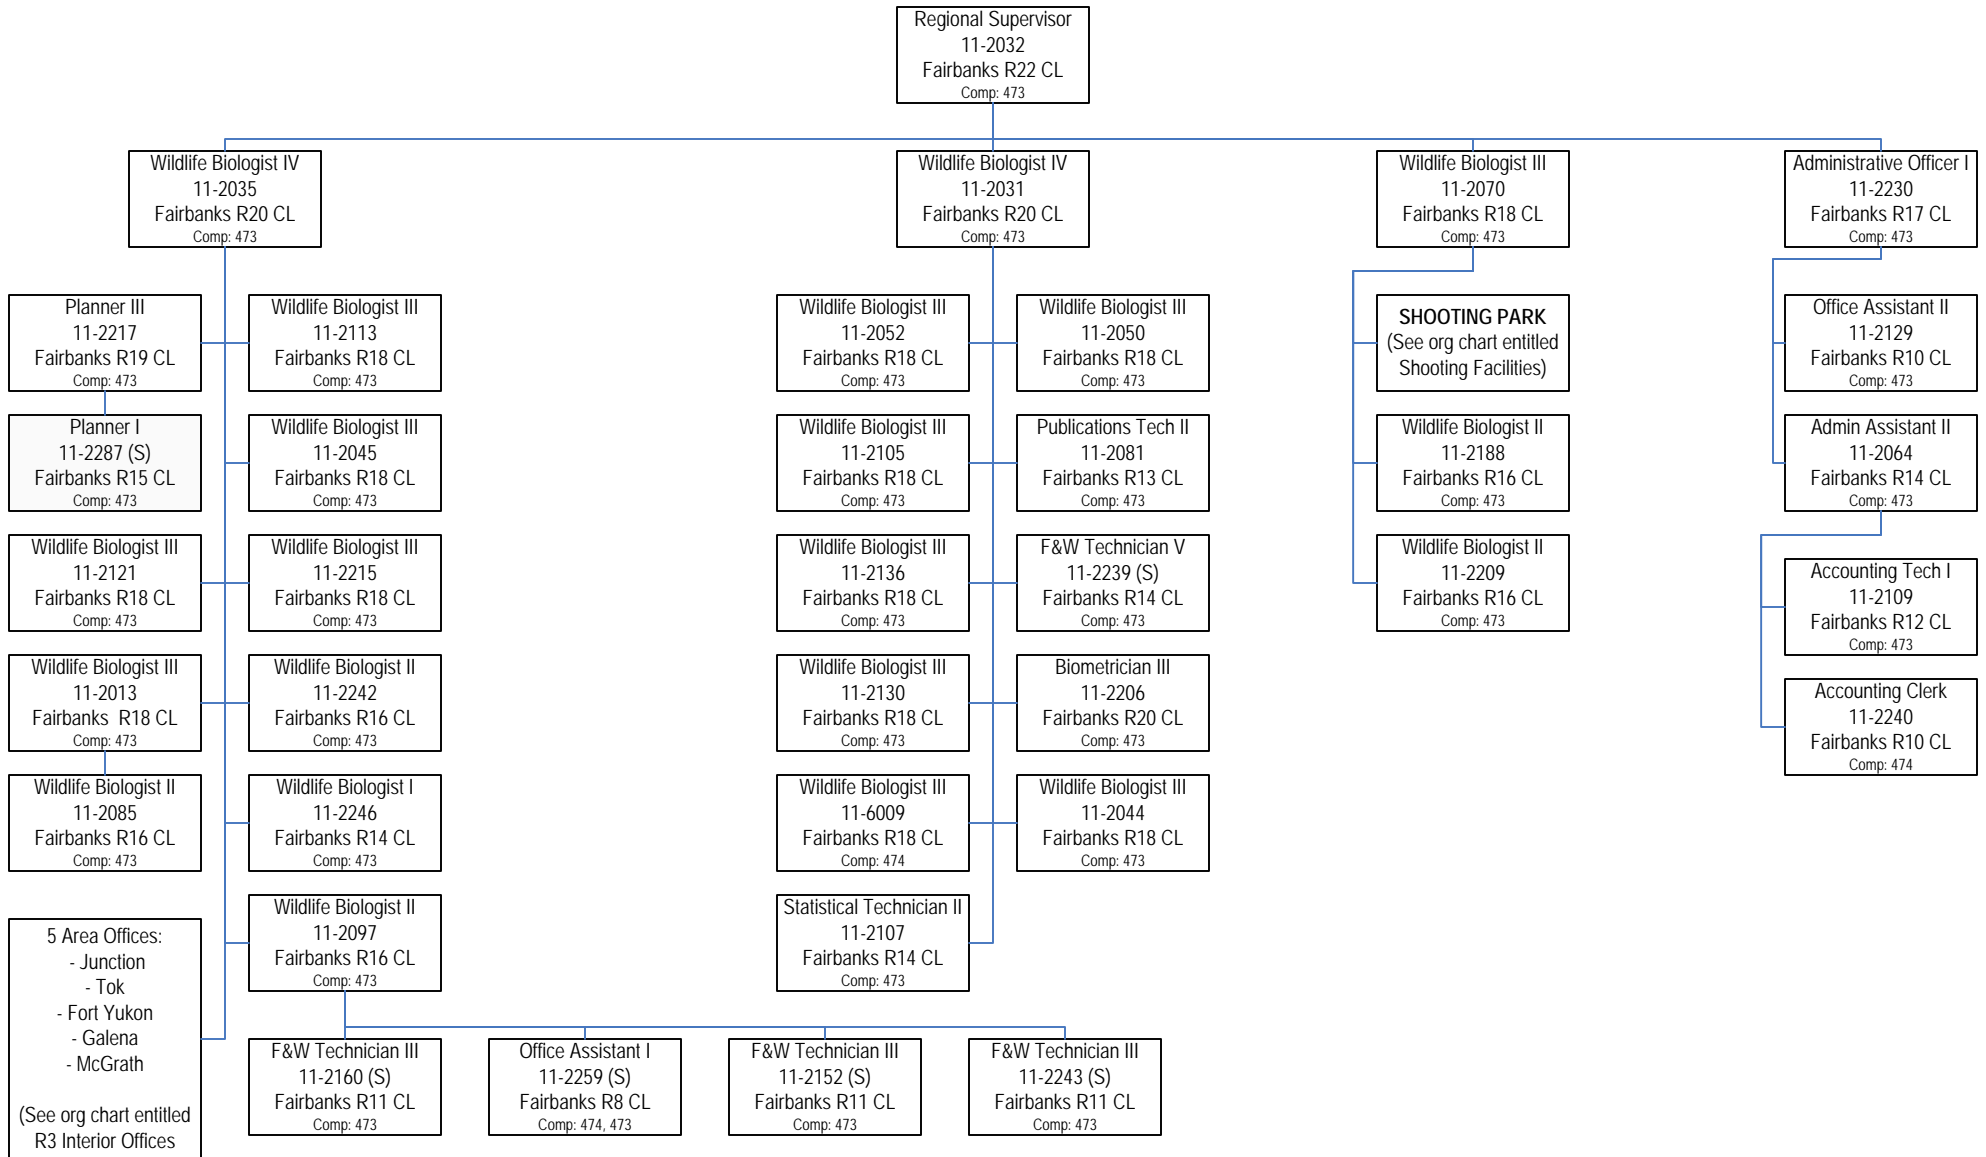

Region III Interior - Fairbanks

RDU: Wildlife Conservation

473-Wildlife Conservation (WC)
474 – WC Special Projects

2807 – HE Shooting Ranges