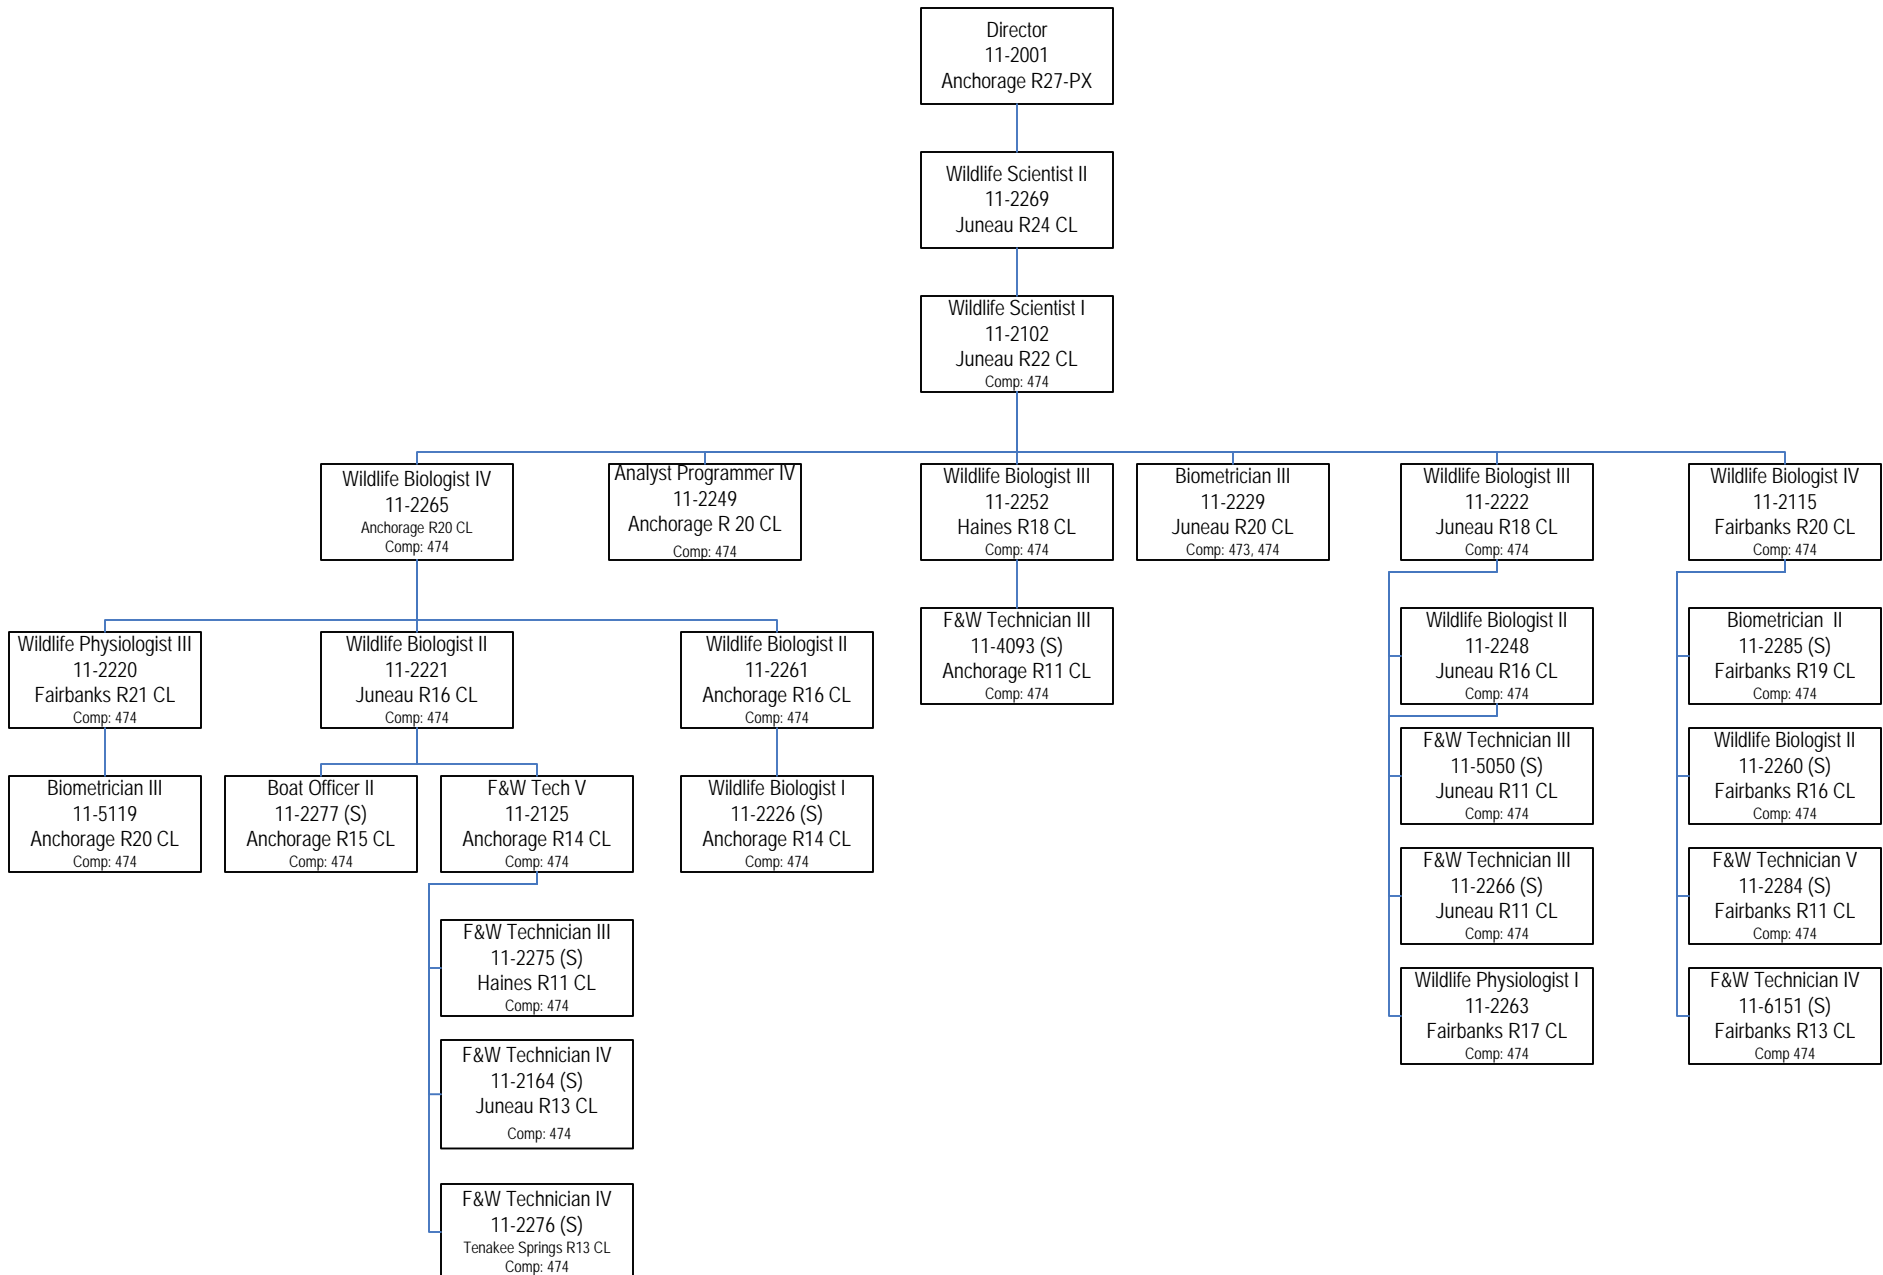

Statewide Programs – Marine Mammals

RDU: Wildlife Conservation

473-Wildlife Conservation (WC)
474 – WC Special Projects

2807 – HE Shooting Ranges