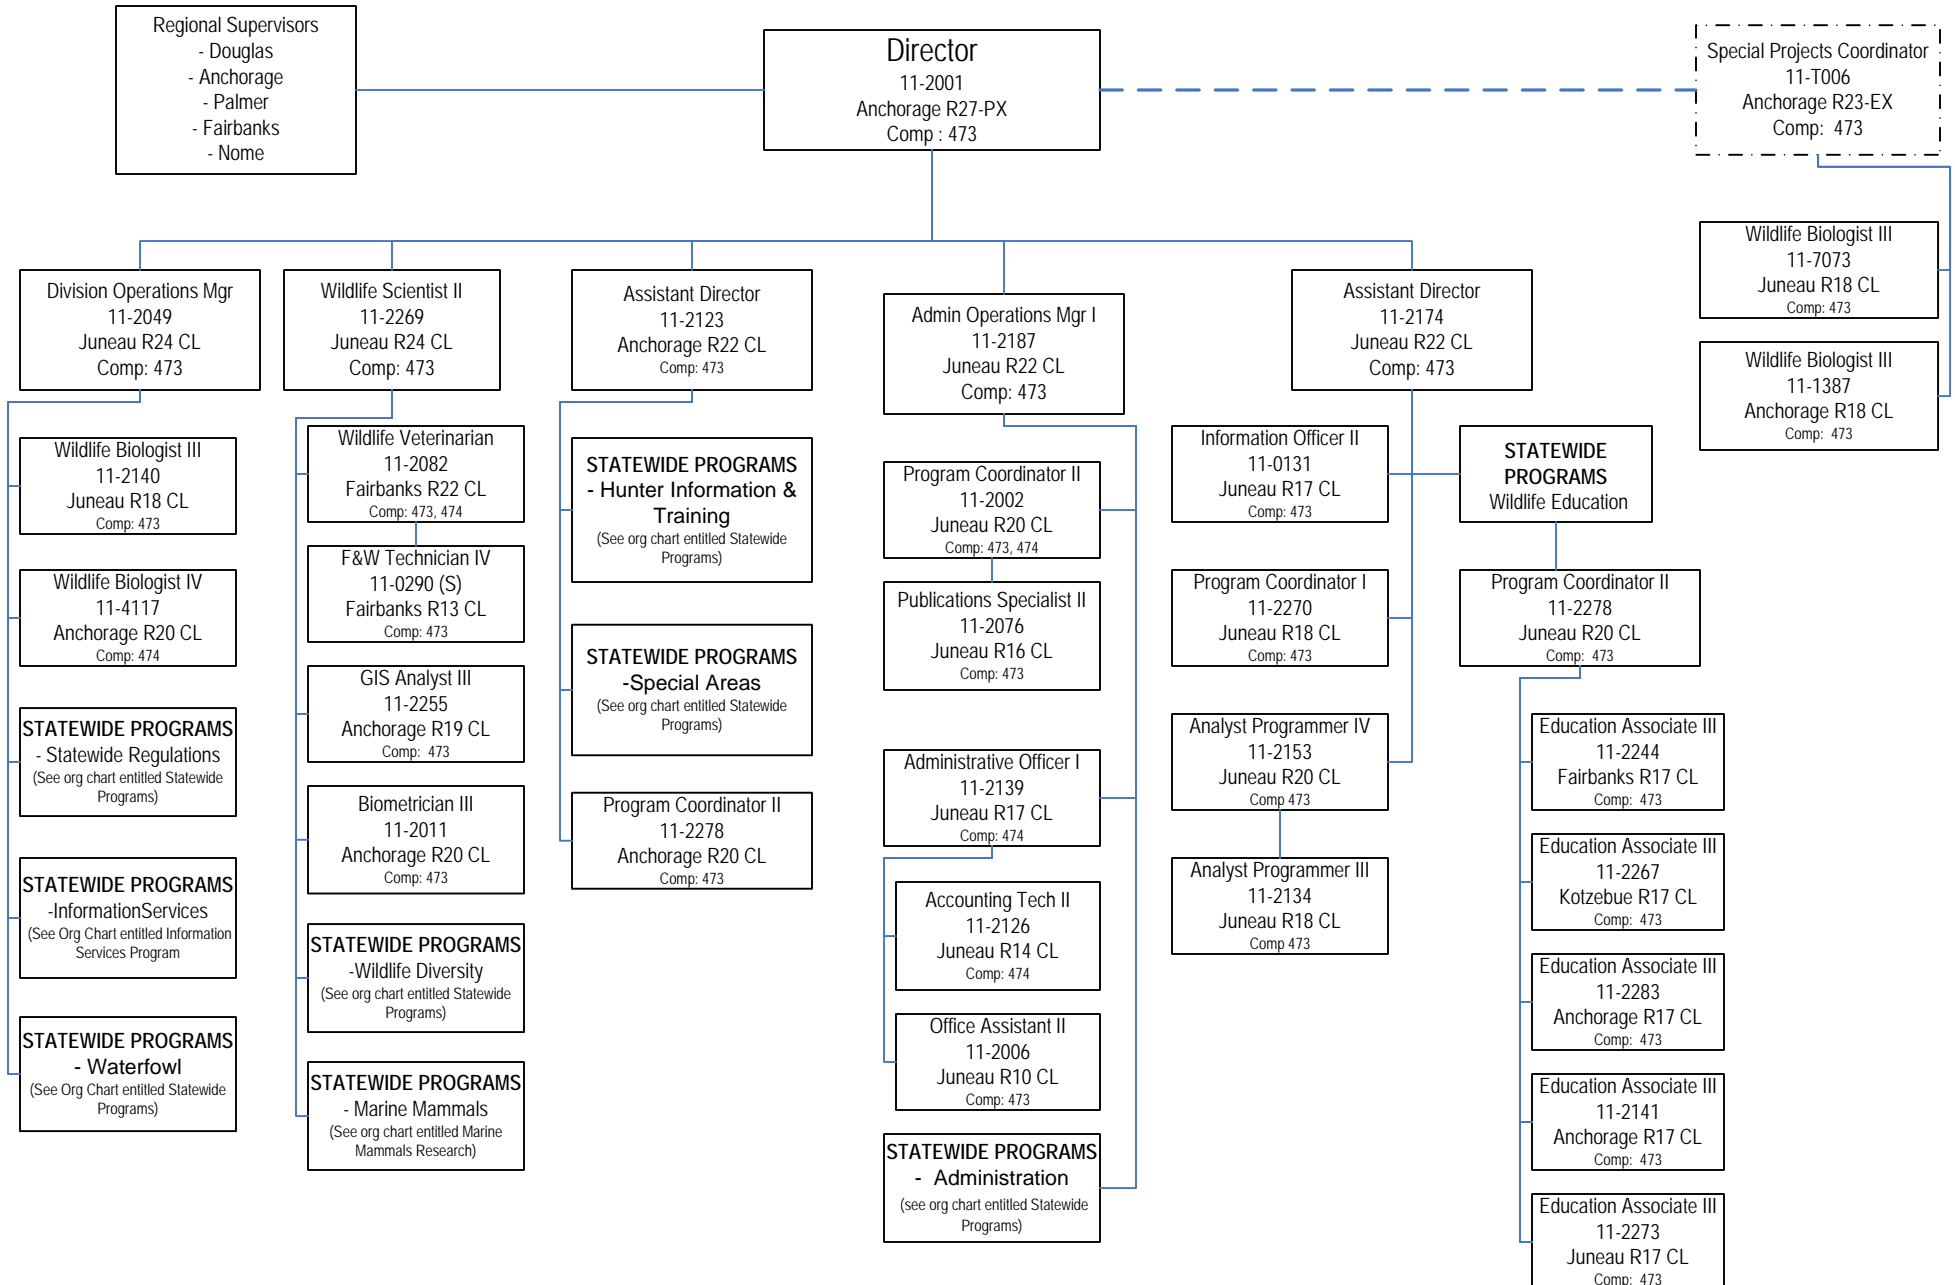

# Wildlife Conservation Headquarters - Juneau

RDU: Wildlife Conservation

473-Wildlife Conservation (WC)  
474 – WC Special Projects

2807 – HE Shooting Ranges