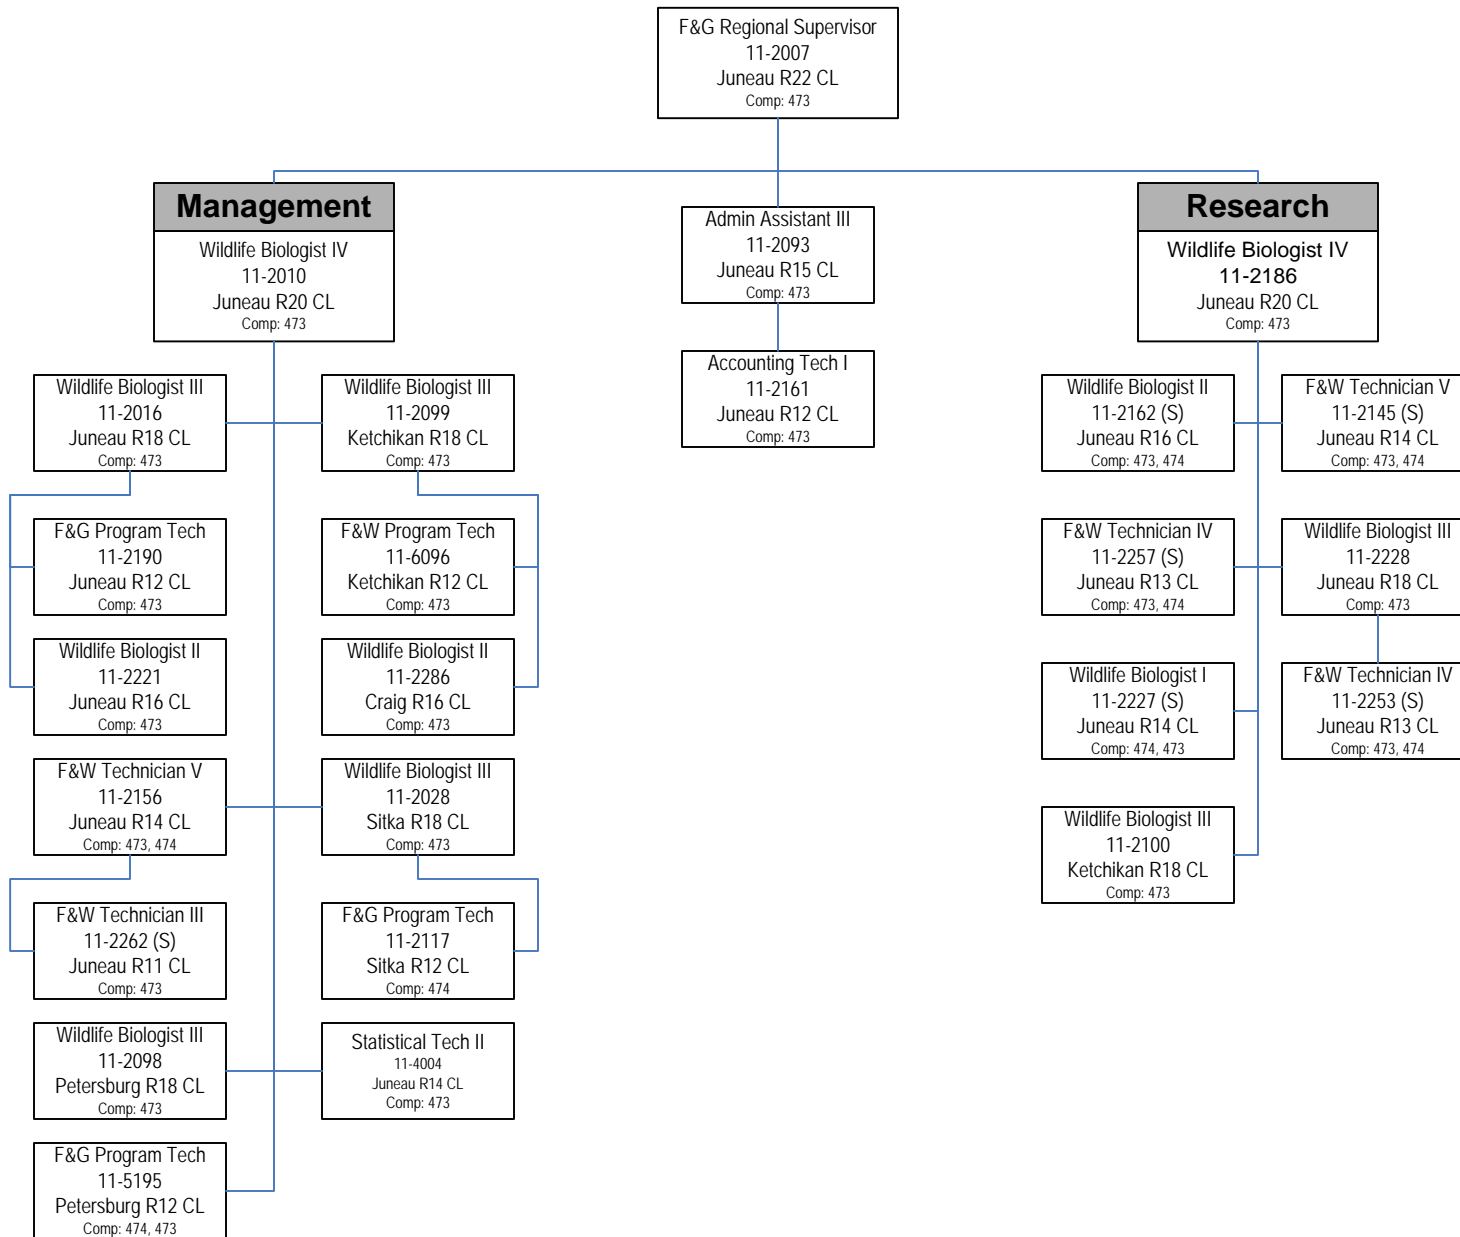

# Statewide Programs – Hunter Education Public Shooting Ranges

RDU: Wildlife Conservation

473 – Wildlife Conservation (WC)  
474 – WC Special Projects

2807 – HE Shooting Ranges

# Region I Southeast - Douglas

RDU: Wildlife Conservation

473-Wildlife Conservation (WC)  
474 – WC Special Projects

2807 – HE Shooting Ranges