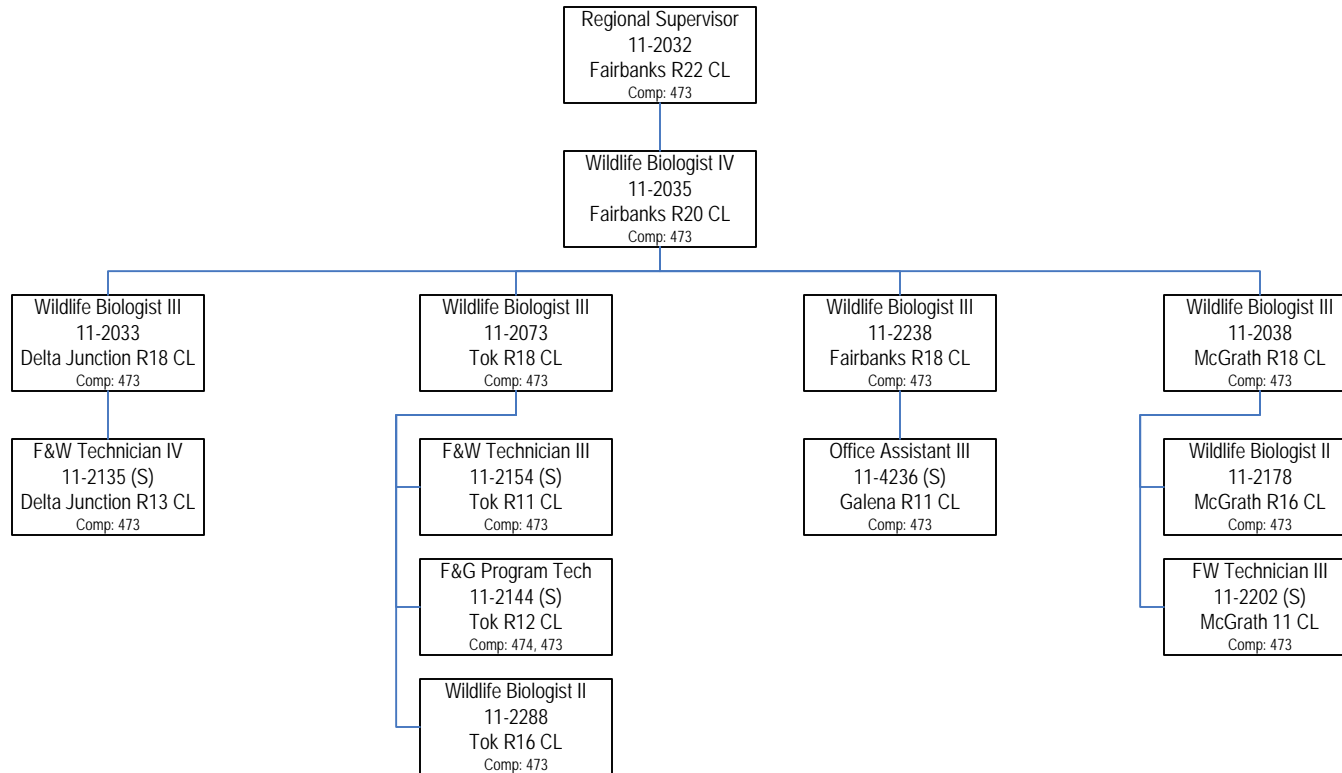

Region III Interior – Area Offices

RDU: Wildlife Conservation

473-Wildlife Conservation (WC)
474 – WC Special Projects

2807 – HE Shooting Ranges