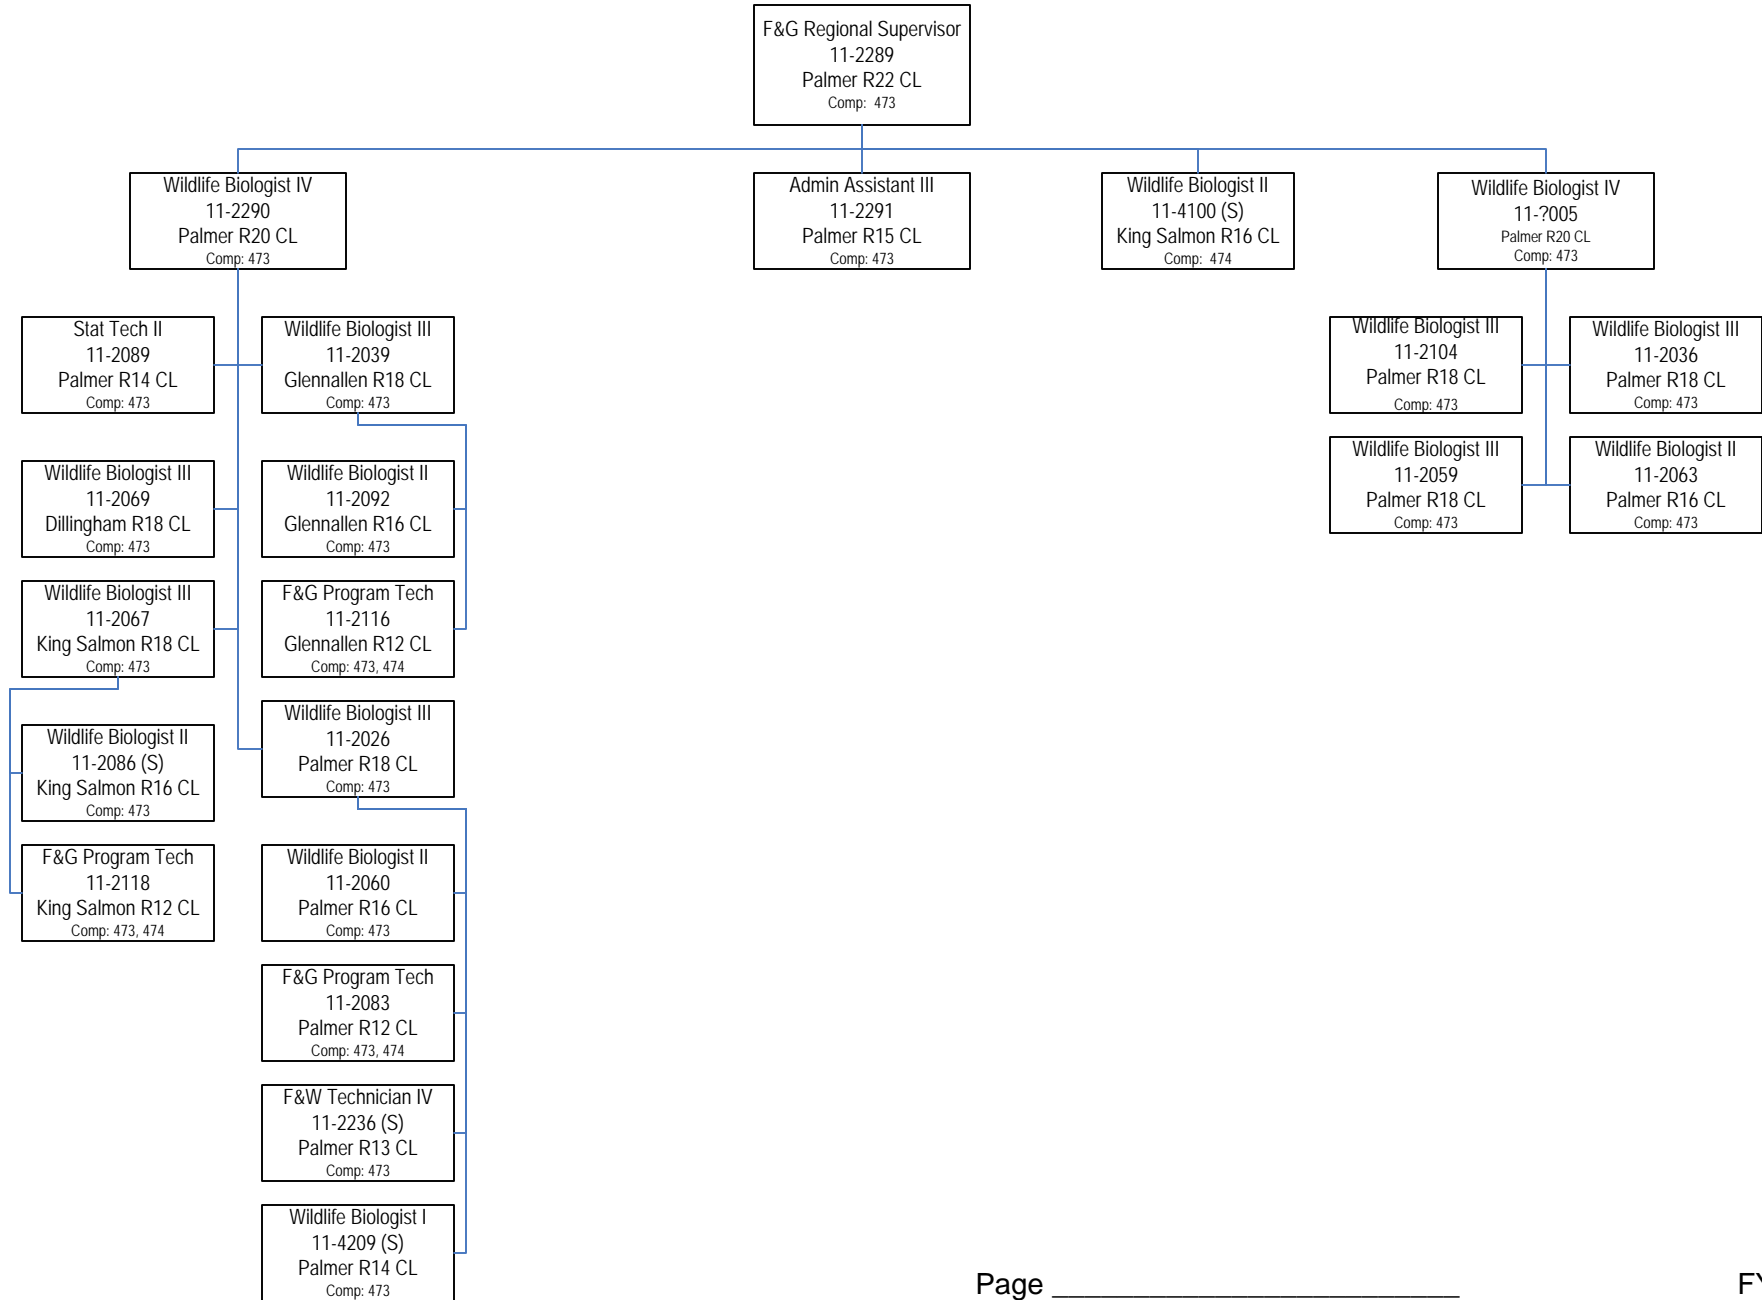

Region IV – South Central - Palmer

RDU: Wildlife Conservation

473-Wildlife Conservation (WC)
474 – WC Special Projects

2807 – HE Shooting Ranges