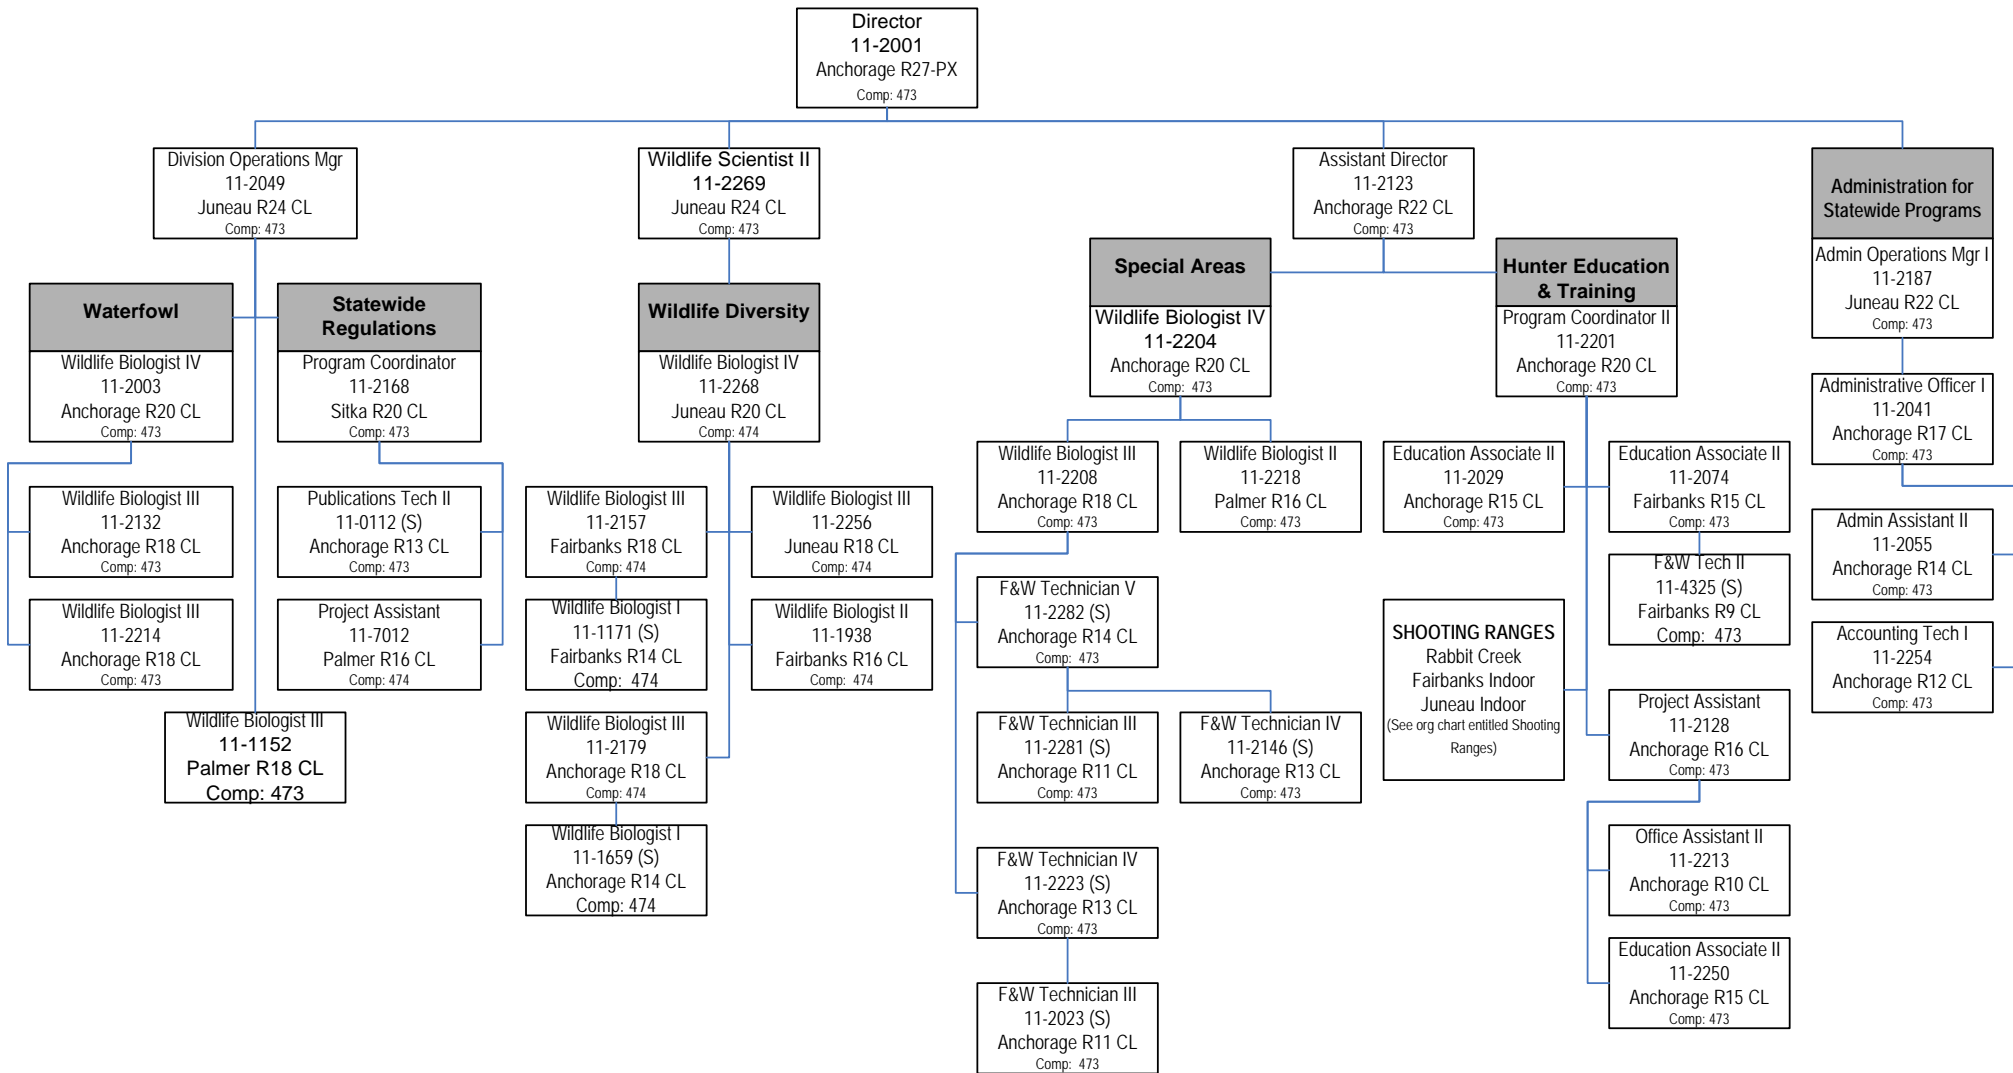

Statewide Programs

RDU: Wildlife Conservation

473-Wildlife Conservation (WC)
474 – WC Special Projects

2807 – HE Shooting Ranges