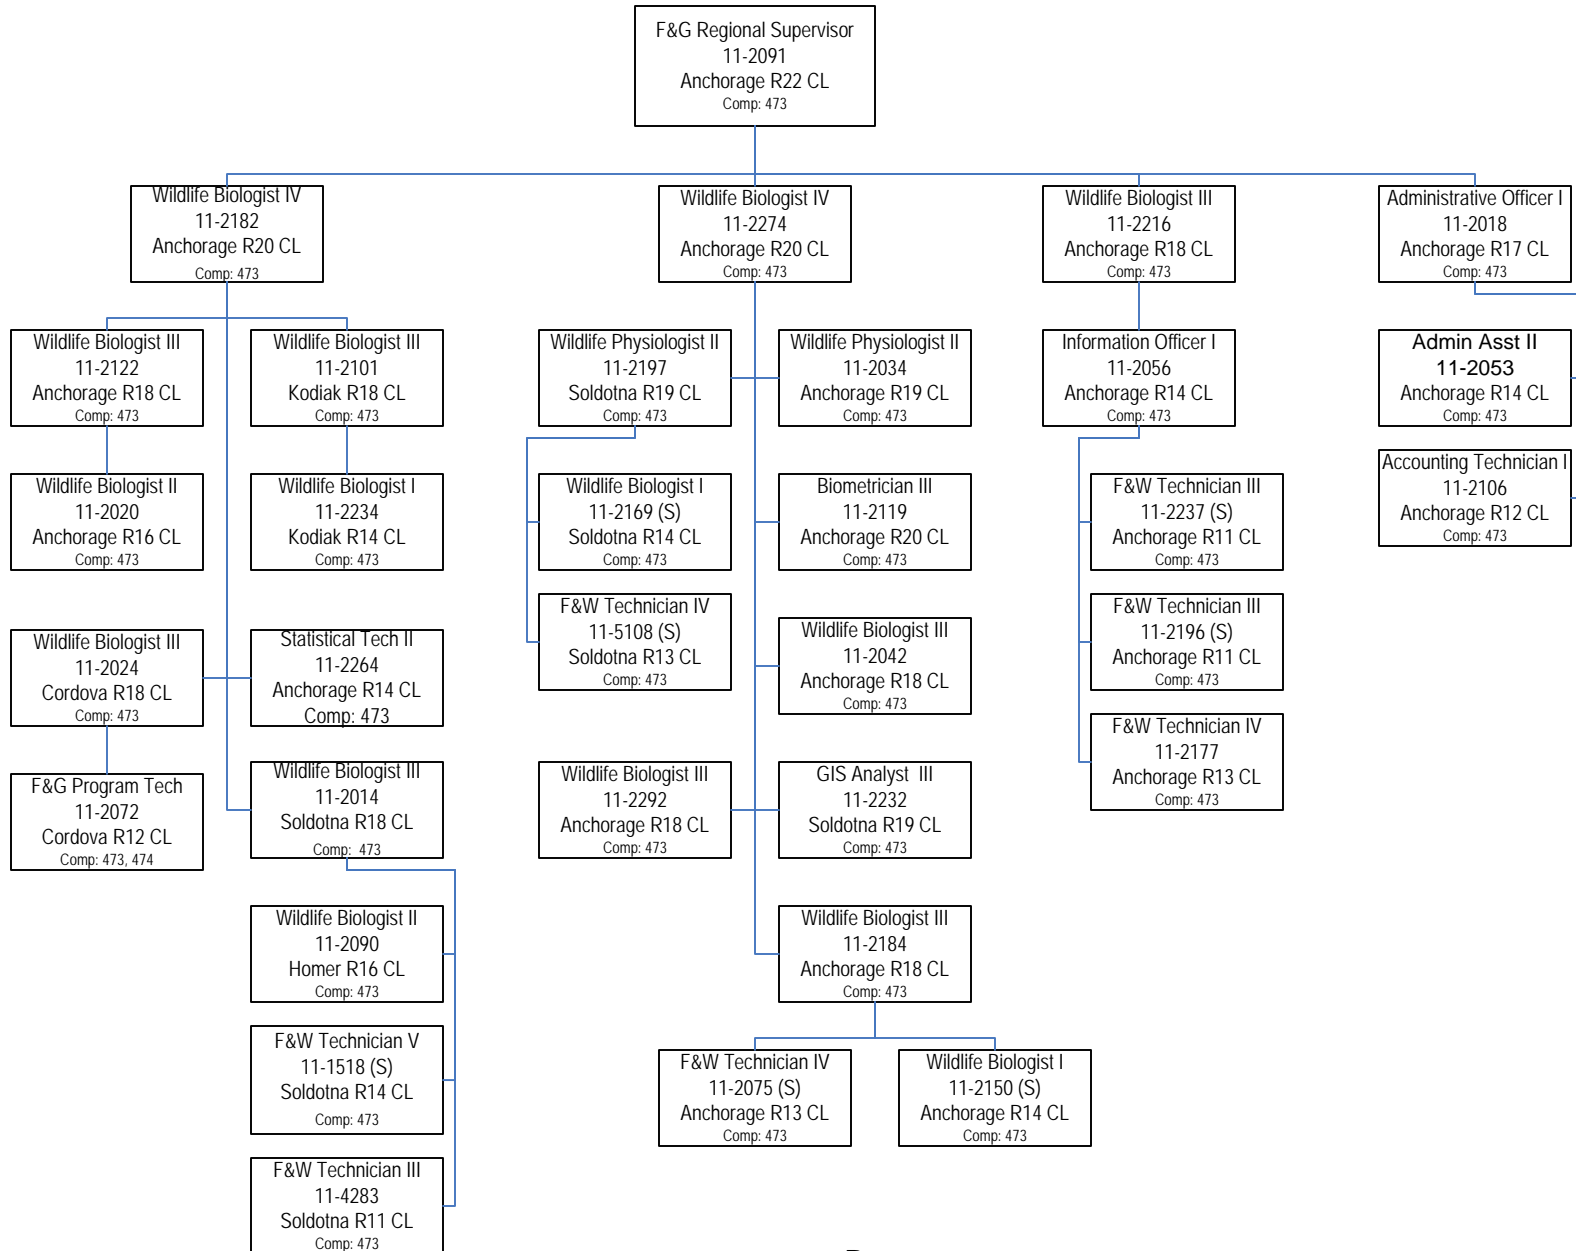

# Region I Southeast - Douglas

RDU: Wildlife Conservation

473-Wildlife Conservation (WC)  
474 – WC Special Projects

2807 – HE Shooting Ranges

# Region II South Central - Anchorage

RDU: Wildlife Conservation

473-Wildlife Conservation (WC)  
474 – WC Special Projects

2807 – HE Shooting Ranges