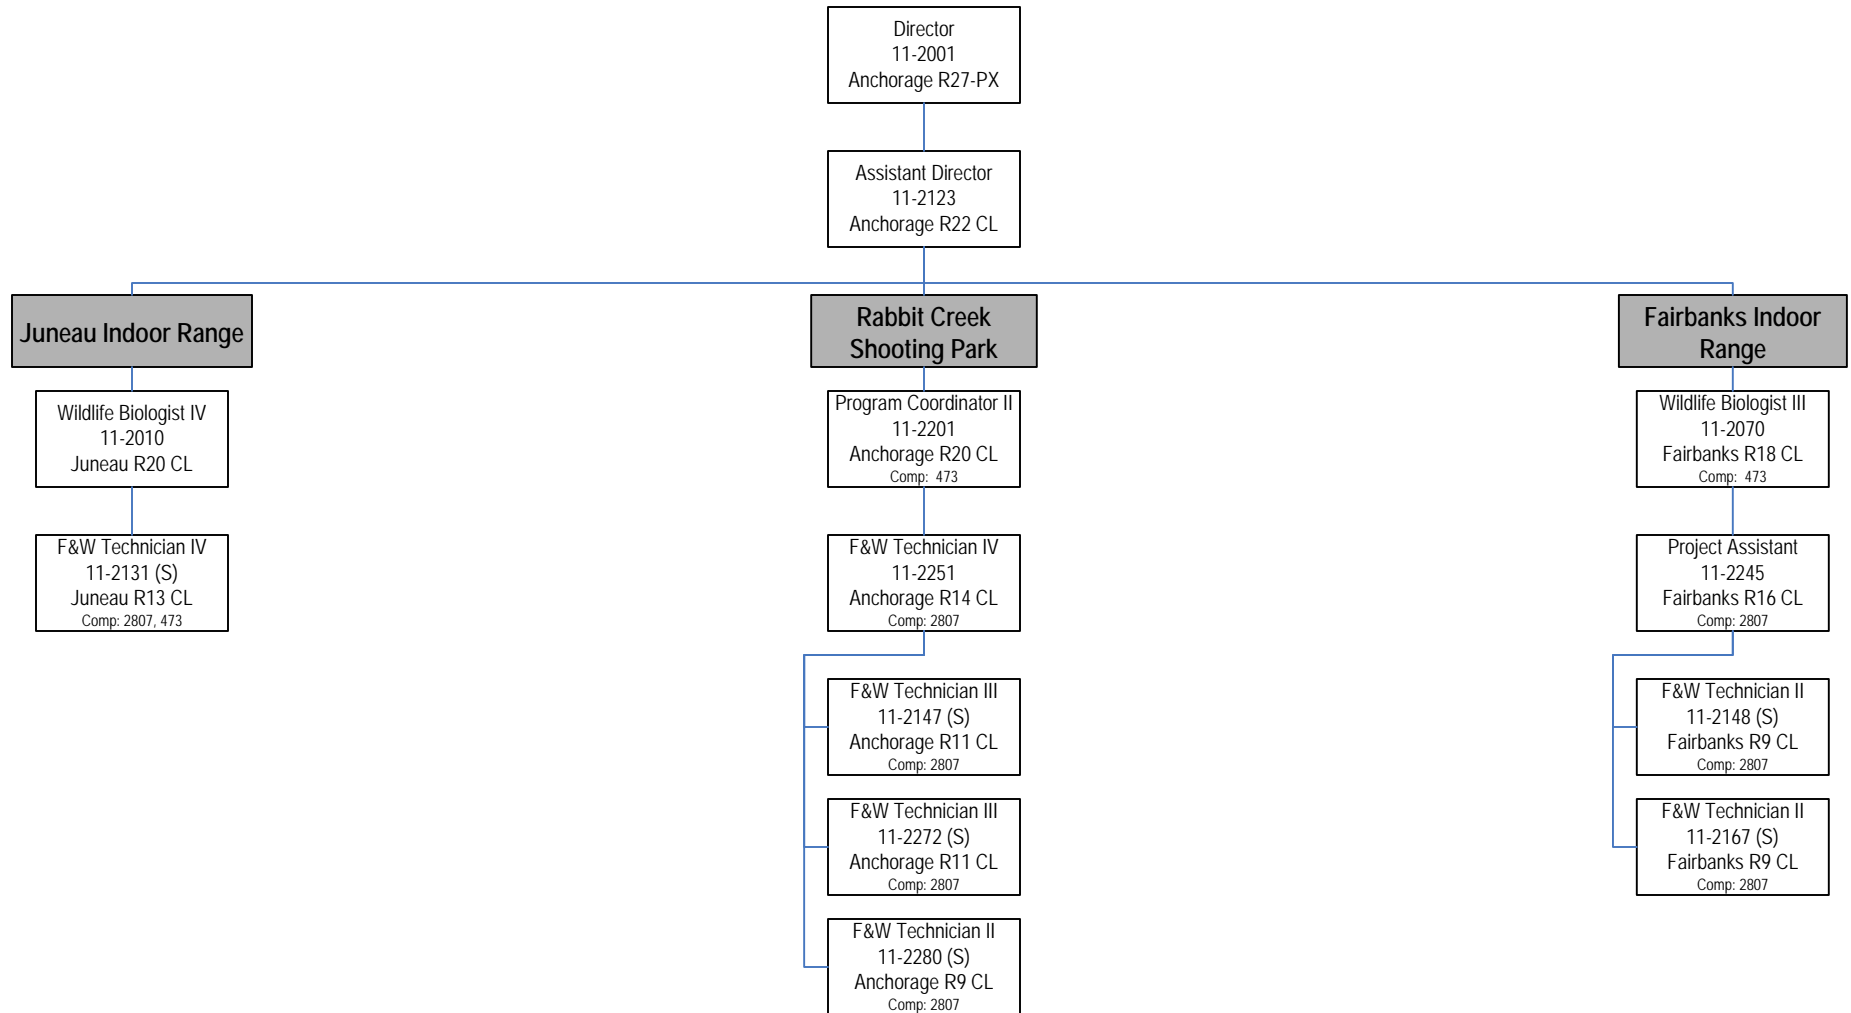

Statewide Programs – Hunter Education Public Shooting Ranges

RDU: Wildlife Conservation

473 – Wildlife Conservation (WC)
474 – WC Special Projects

2807 – HE Shooting Ranges