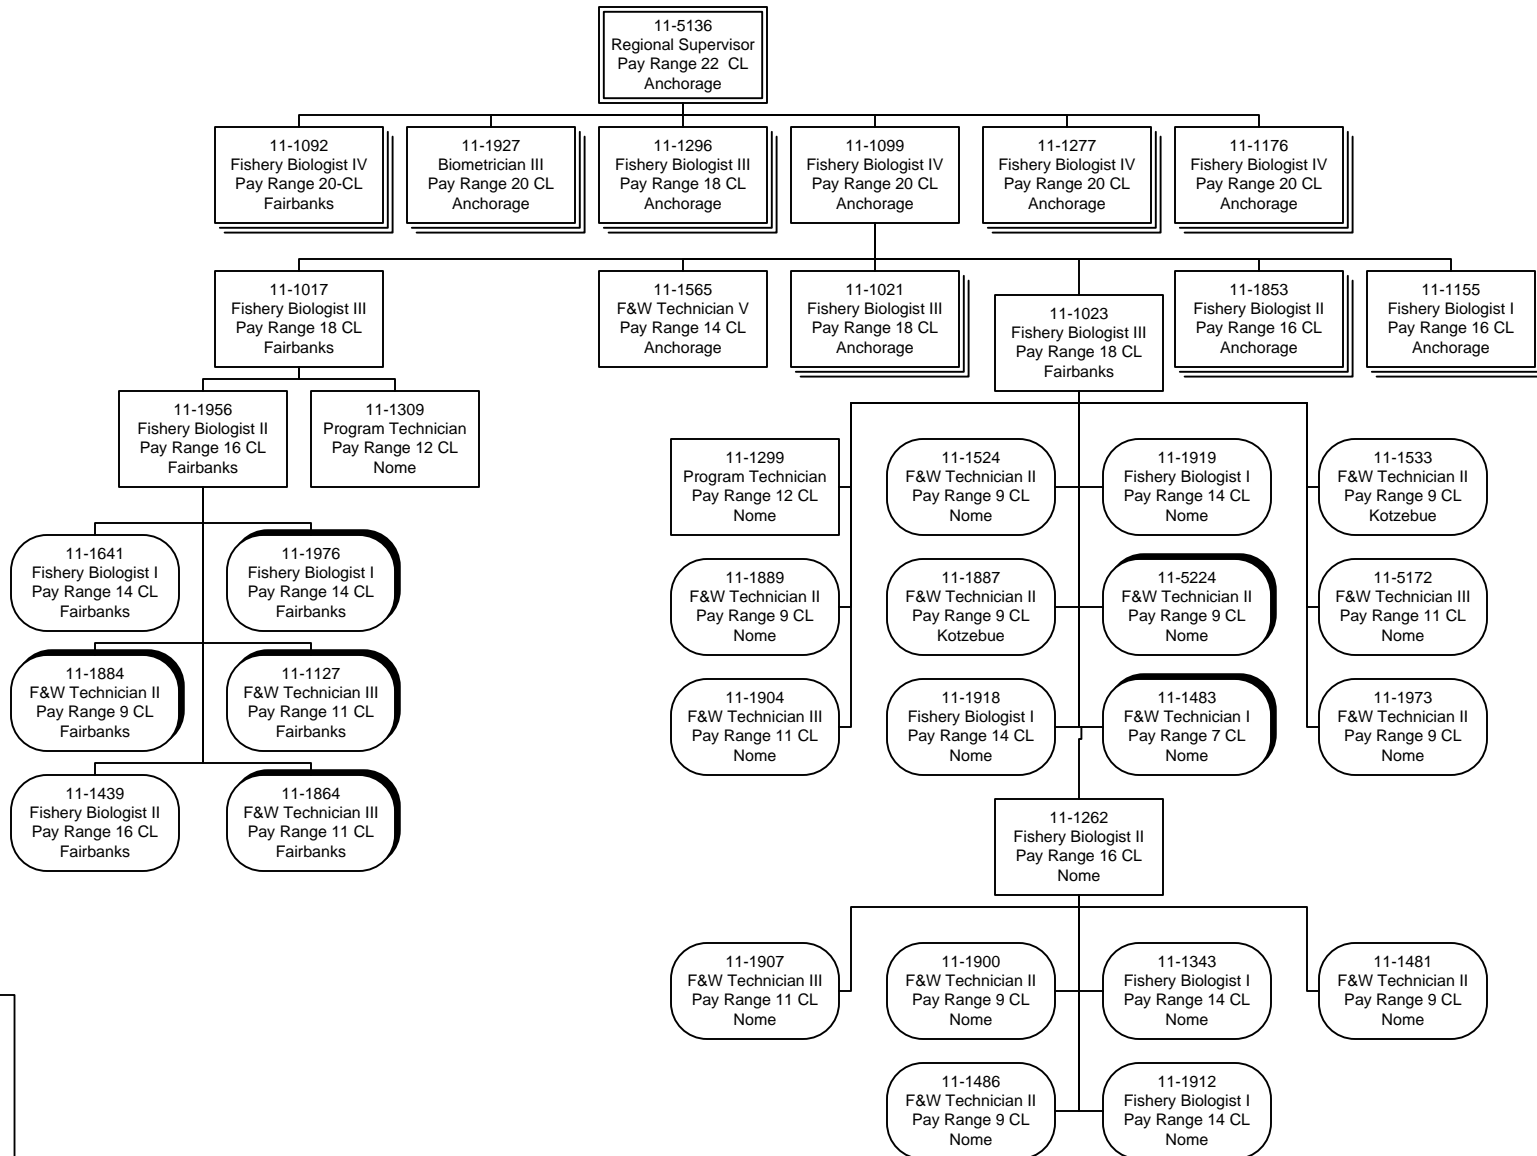

Division of Commercial Fisheries
Special Projects Component
FY2013 Governor's Request