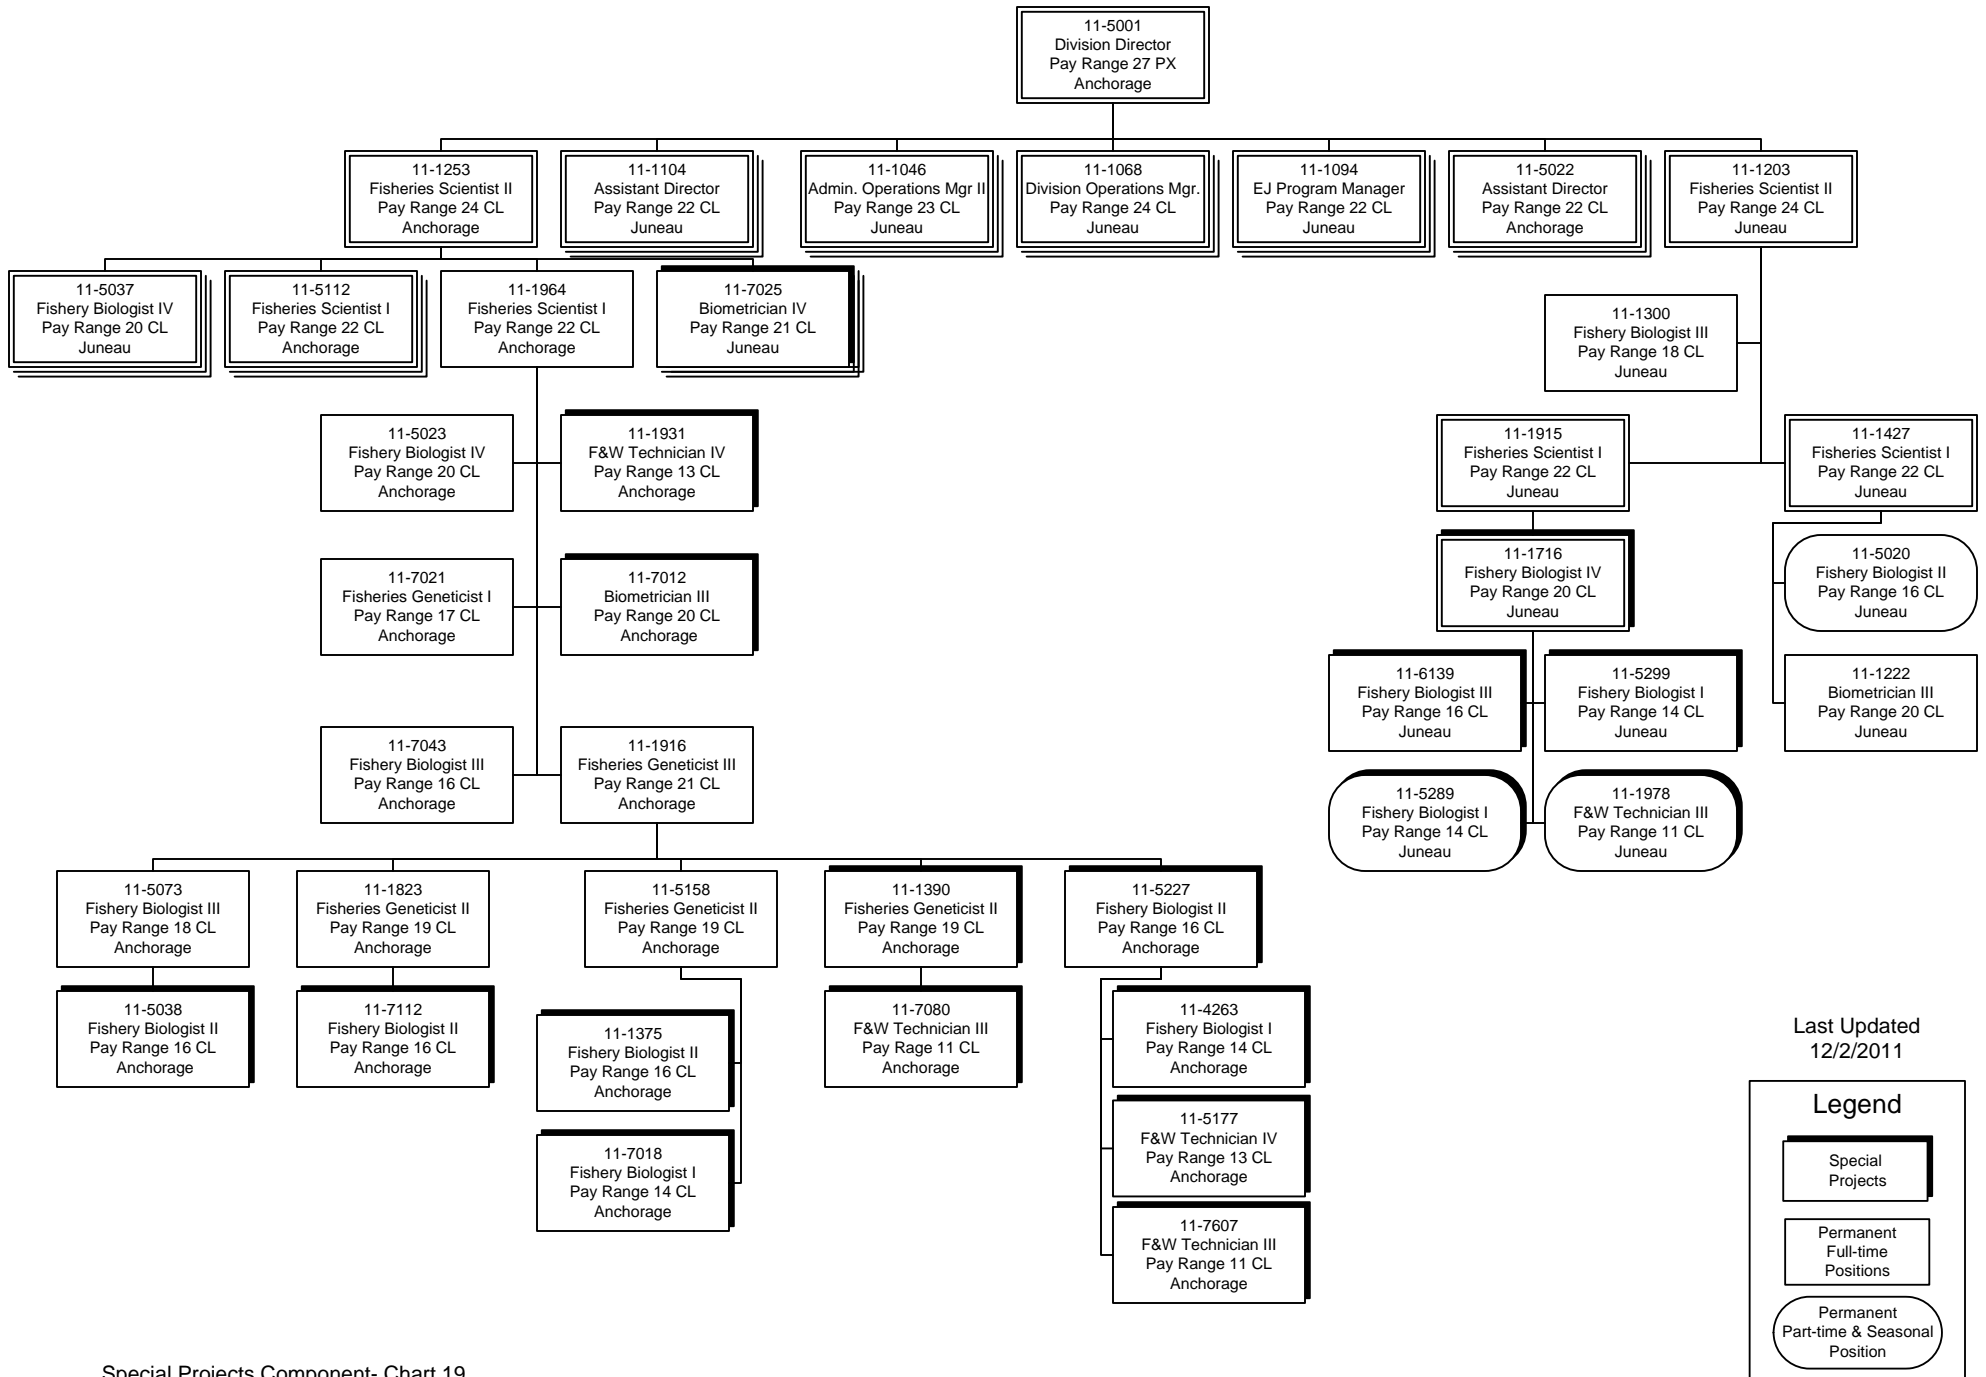

Division of Commercial Fisheries
Special Projects Component
FY2013 Governor's Request

Last Updated
12/2/2011

Legend

Special Projects

Permanent Full-time Positions

Permanent Part-time & Seasonal Position