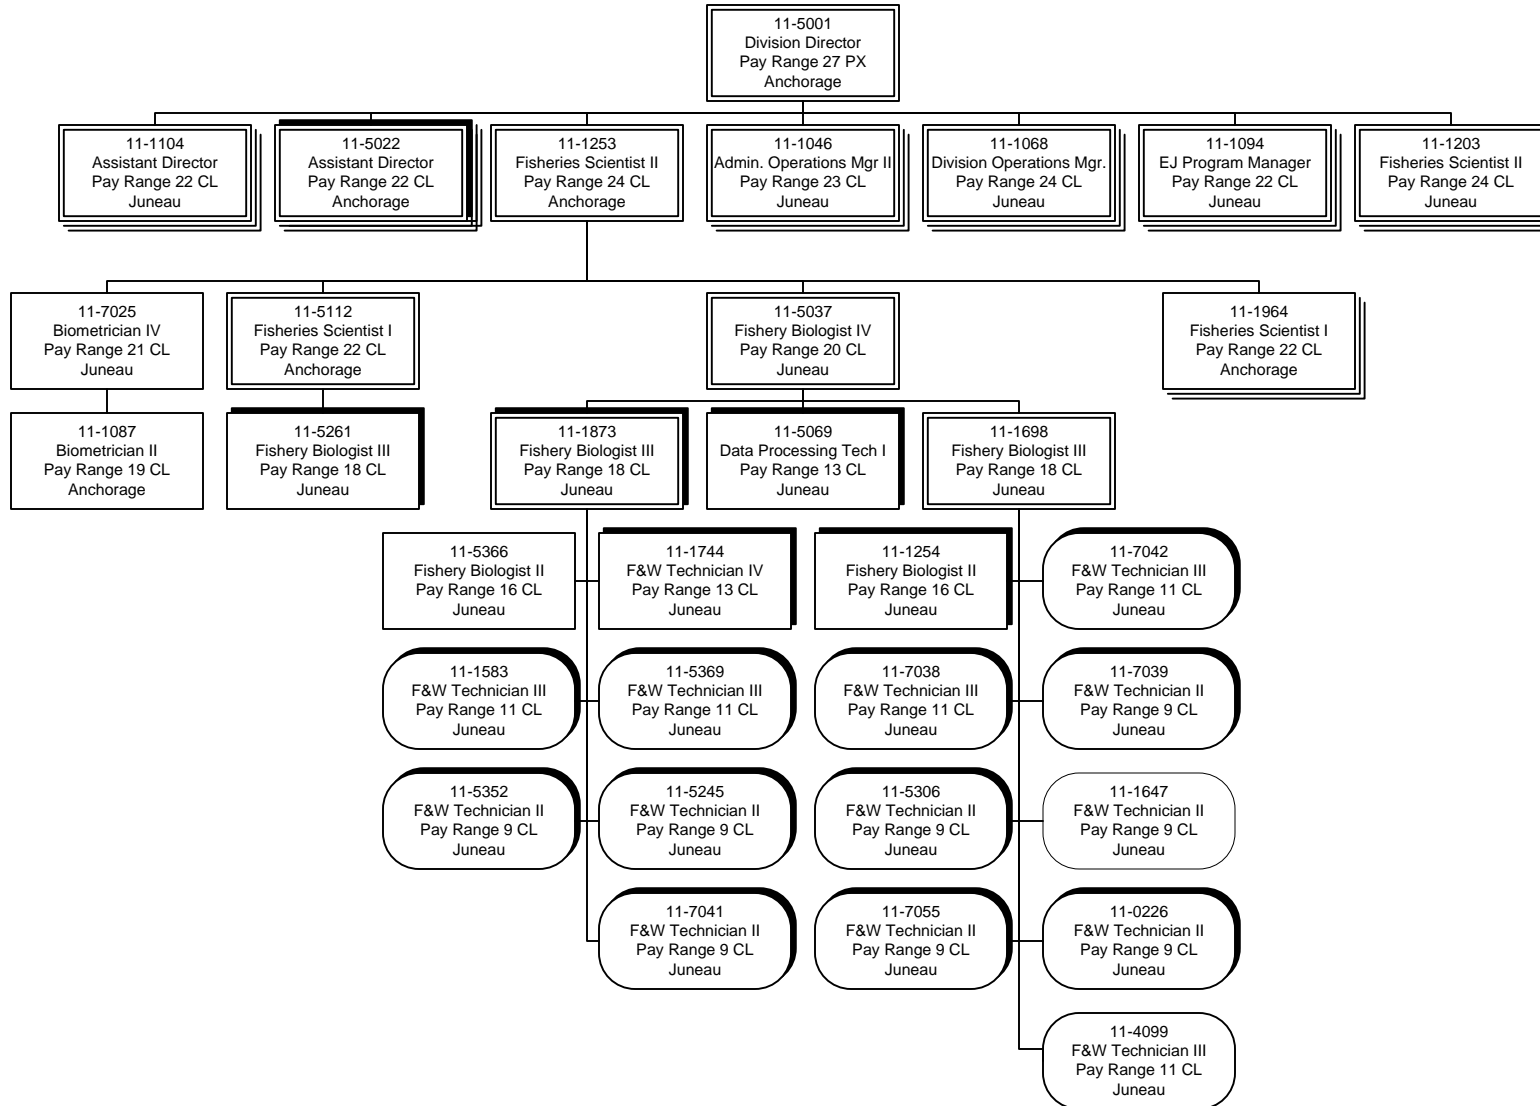

Division of Commercial Fisheries
Special Projects Component
FY2013 Governor's Request