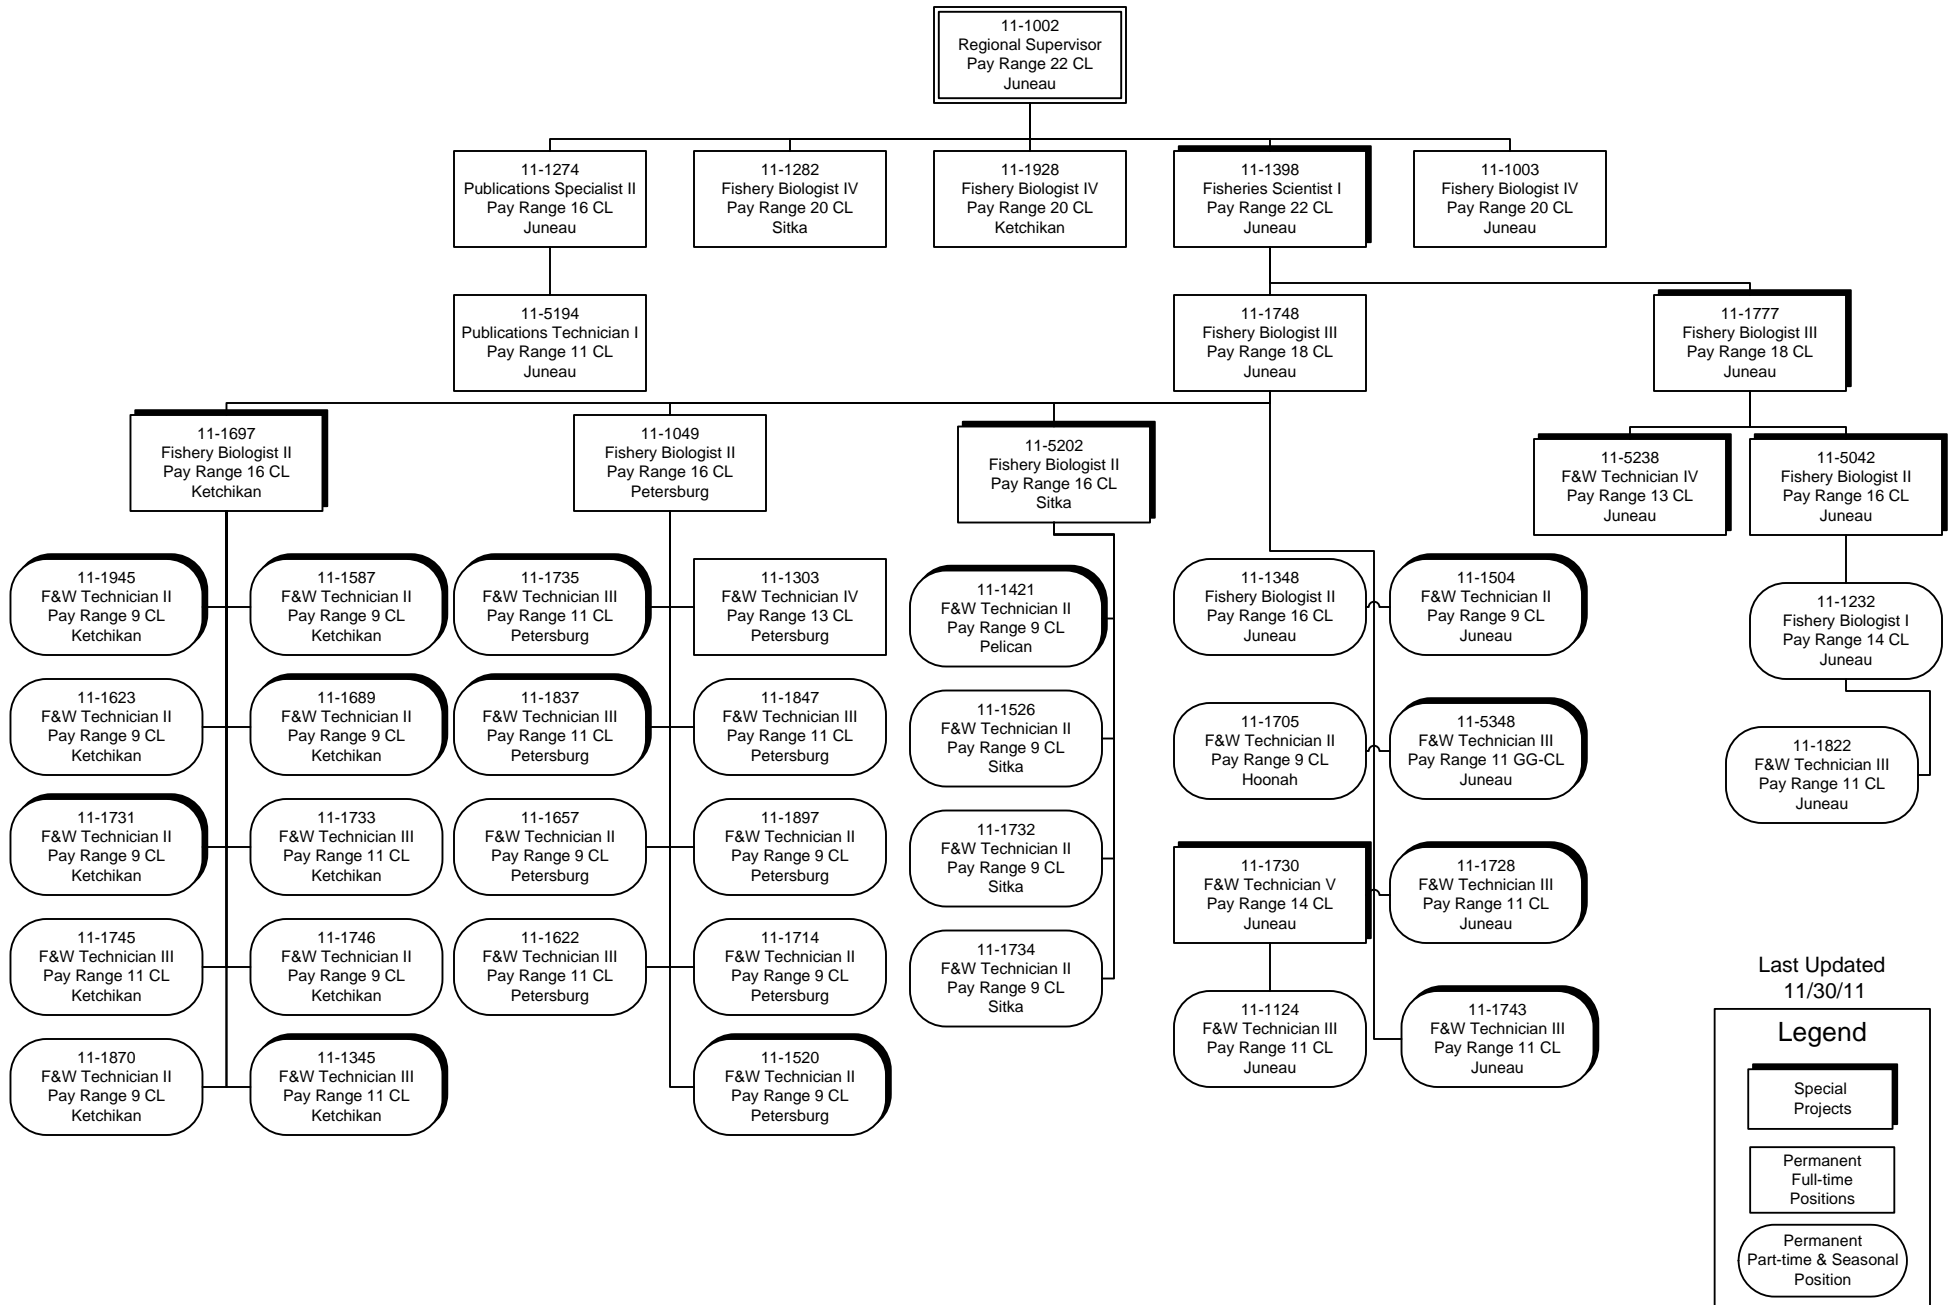

Division of Commercial Fisheries
Special Projects Component
FY2013 Governor's Request

Special Projects Component- Chart 3