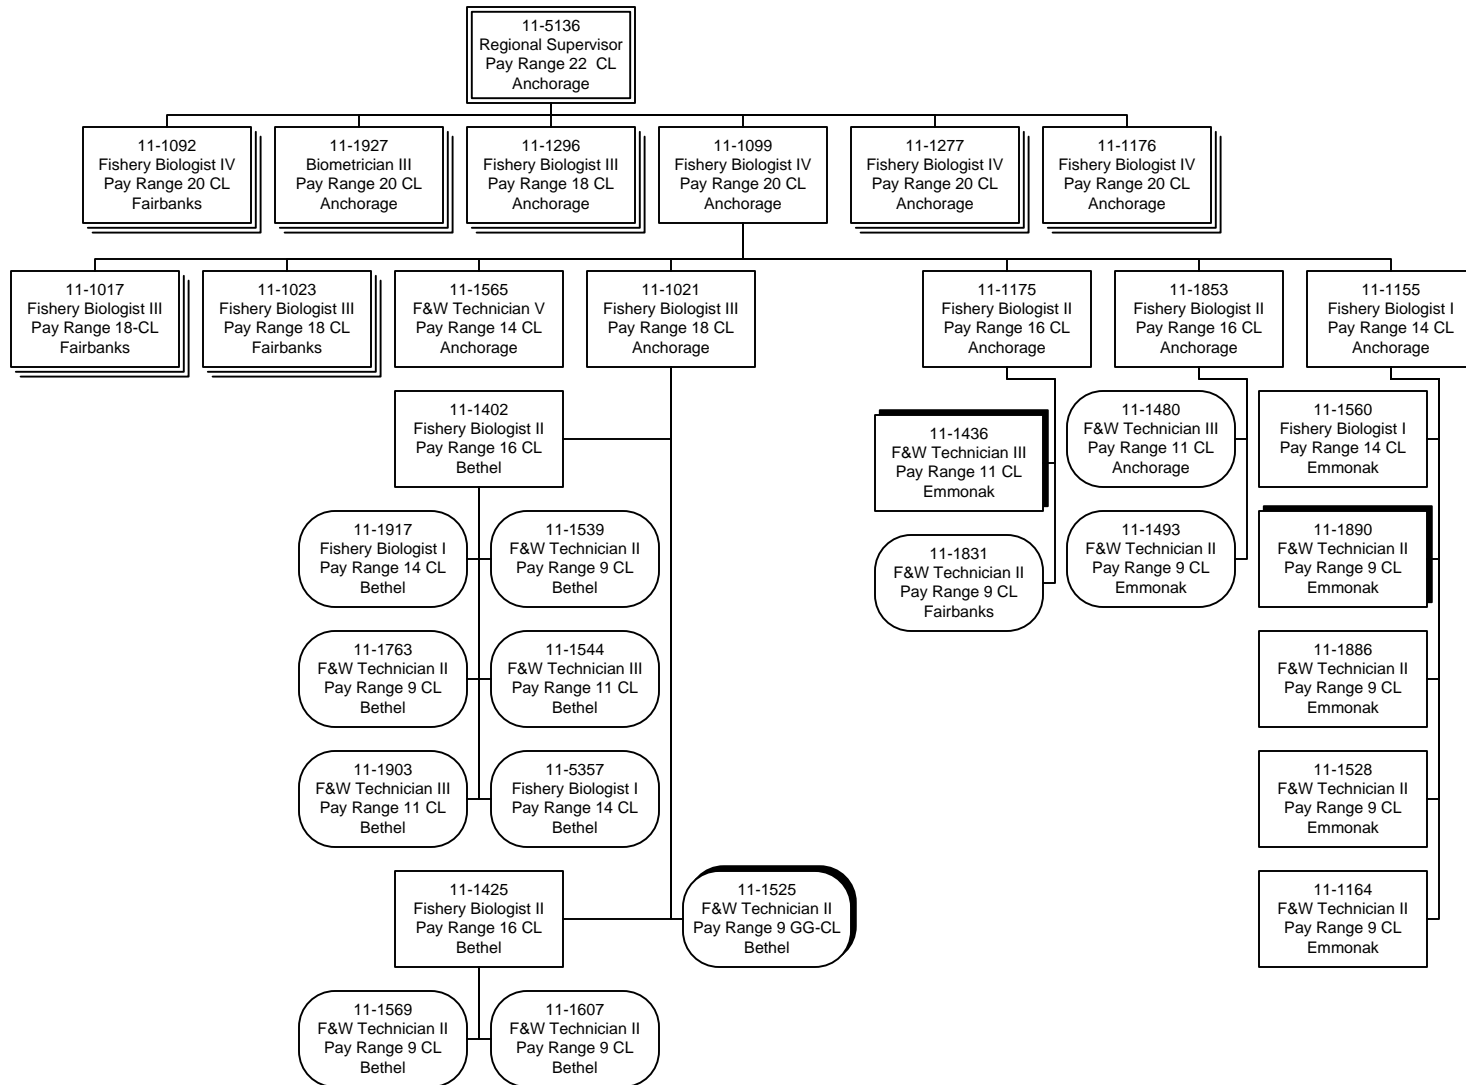

Division of Commercial Fisheries
Special Projects Component
FY2013 Governor's Request