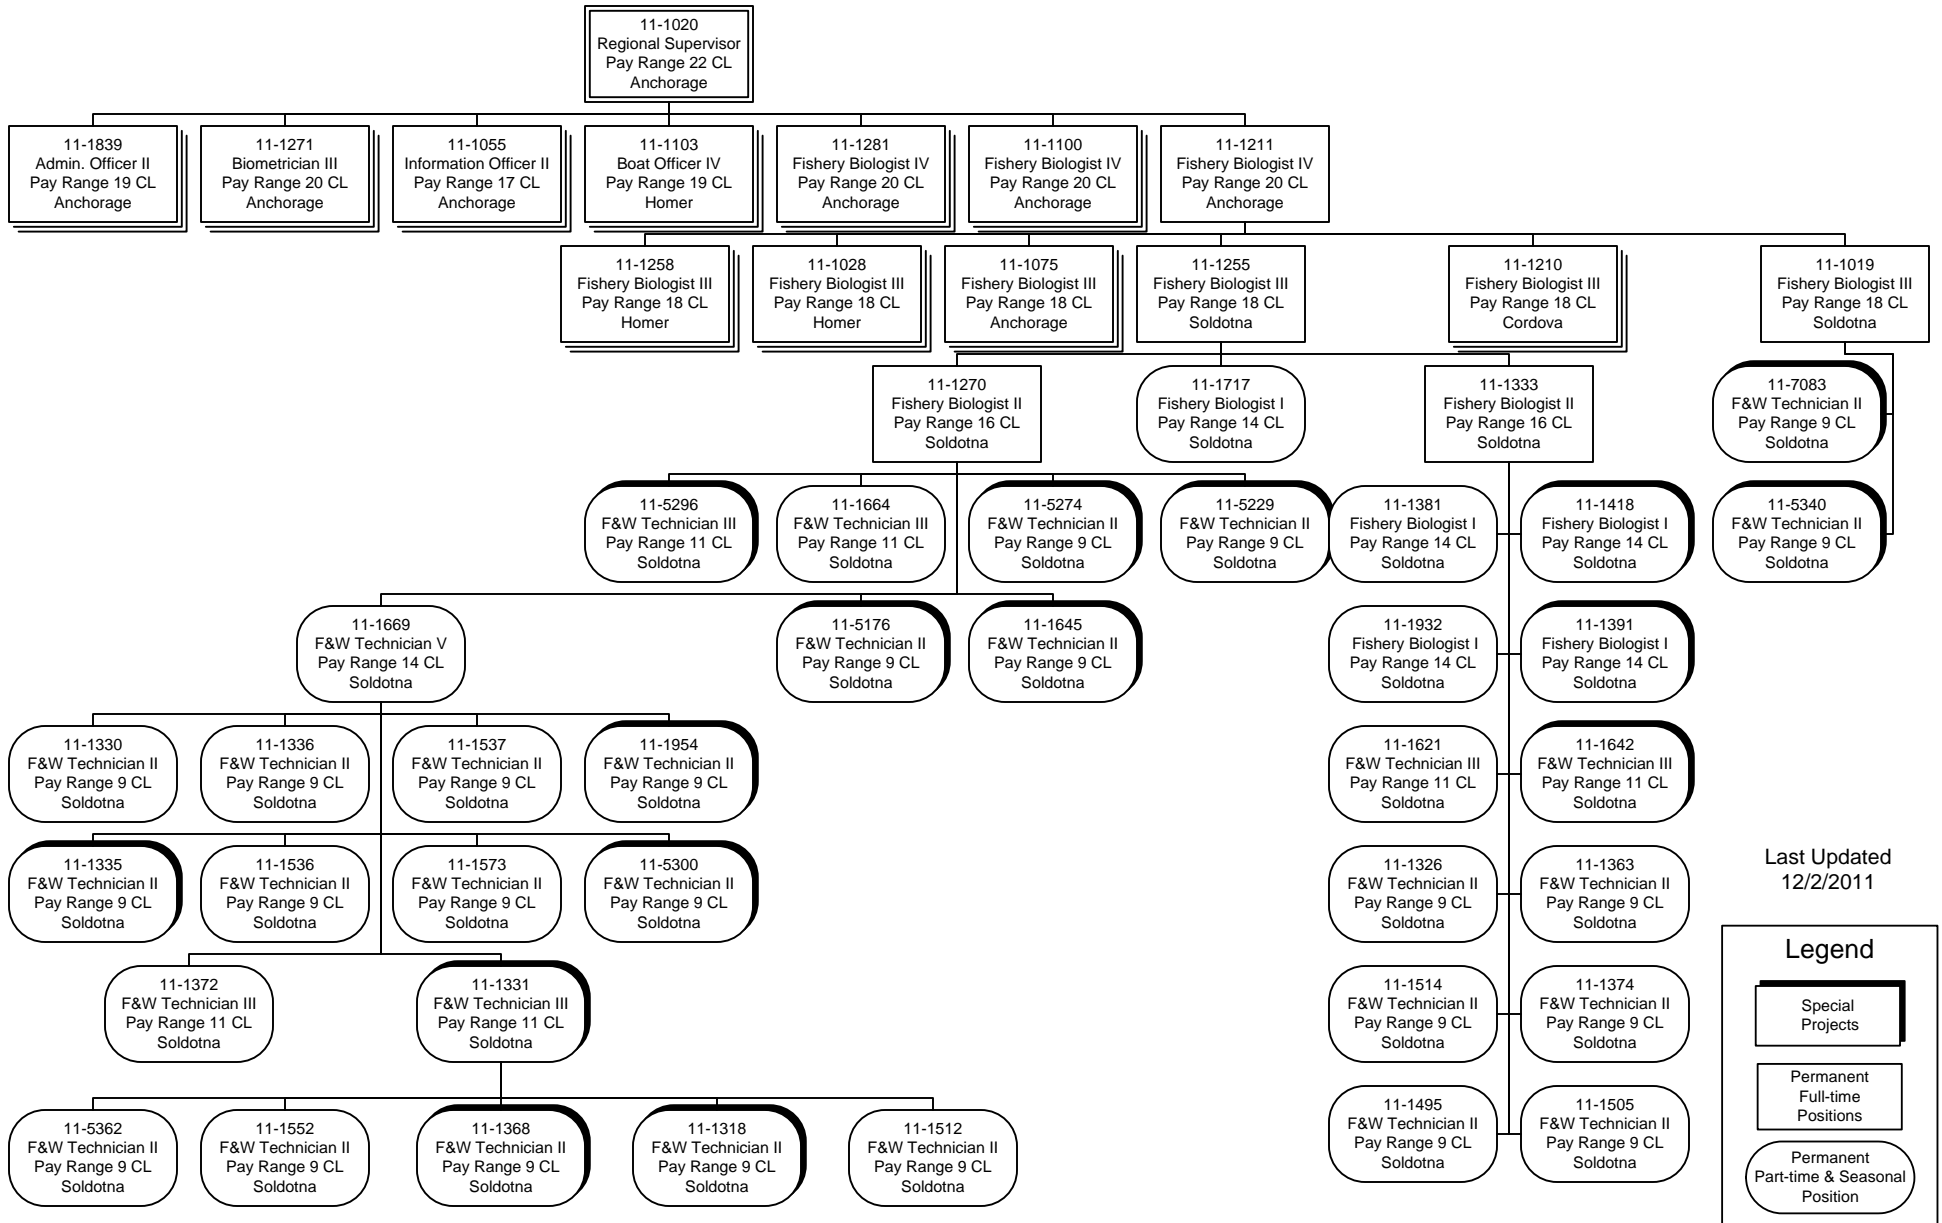

Division of Commercial Fisheries
Special Projects Component
FY2013 Governor's Request

Last Updated
12/2/2011