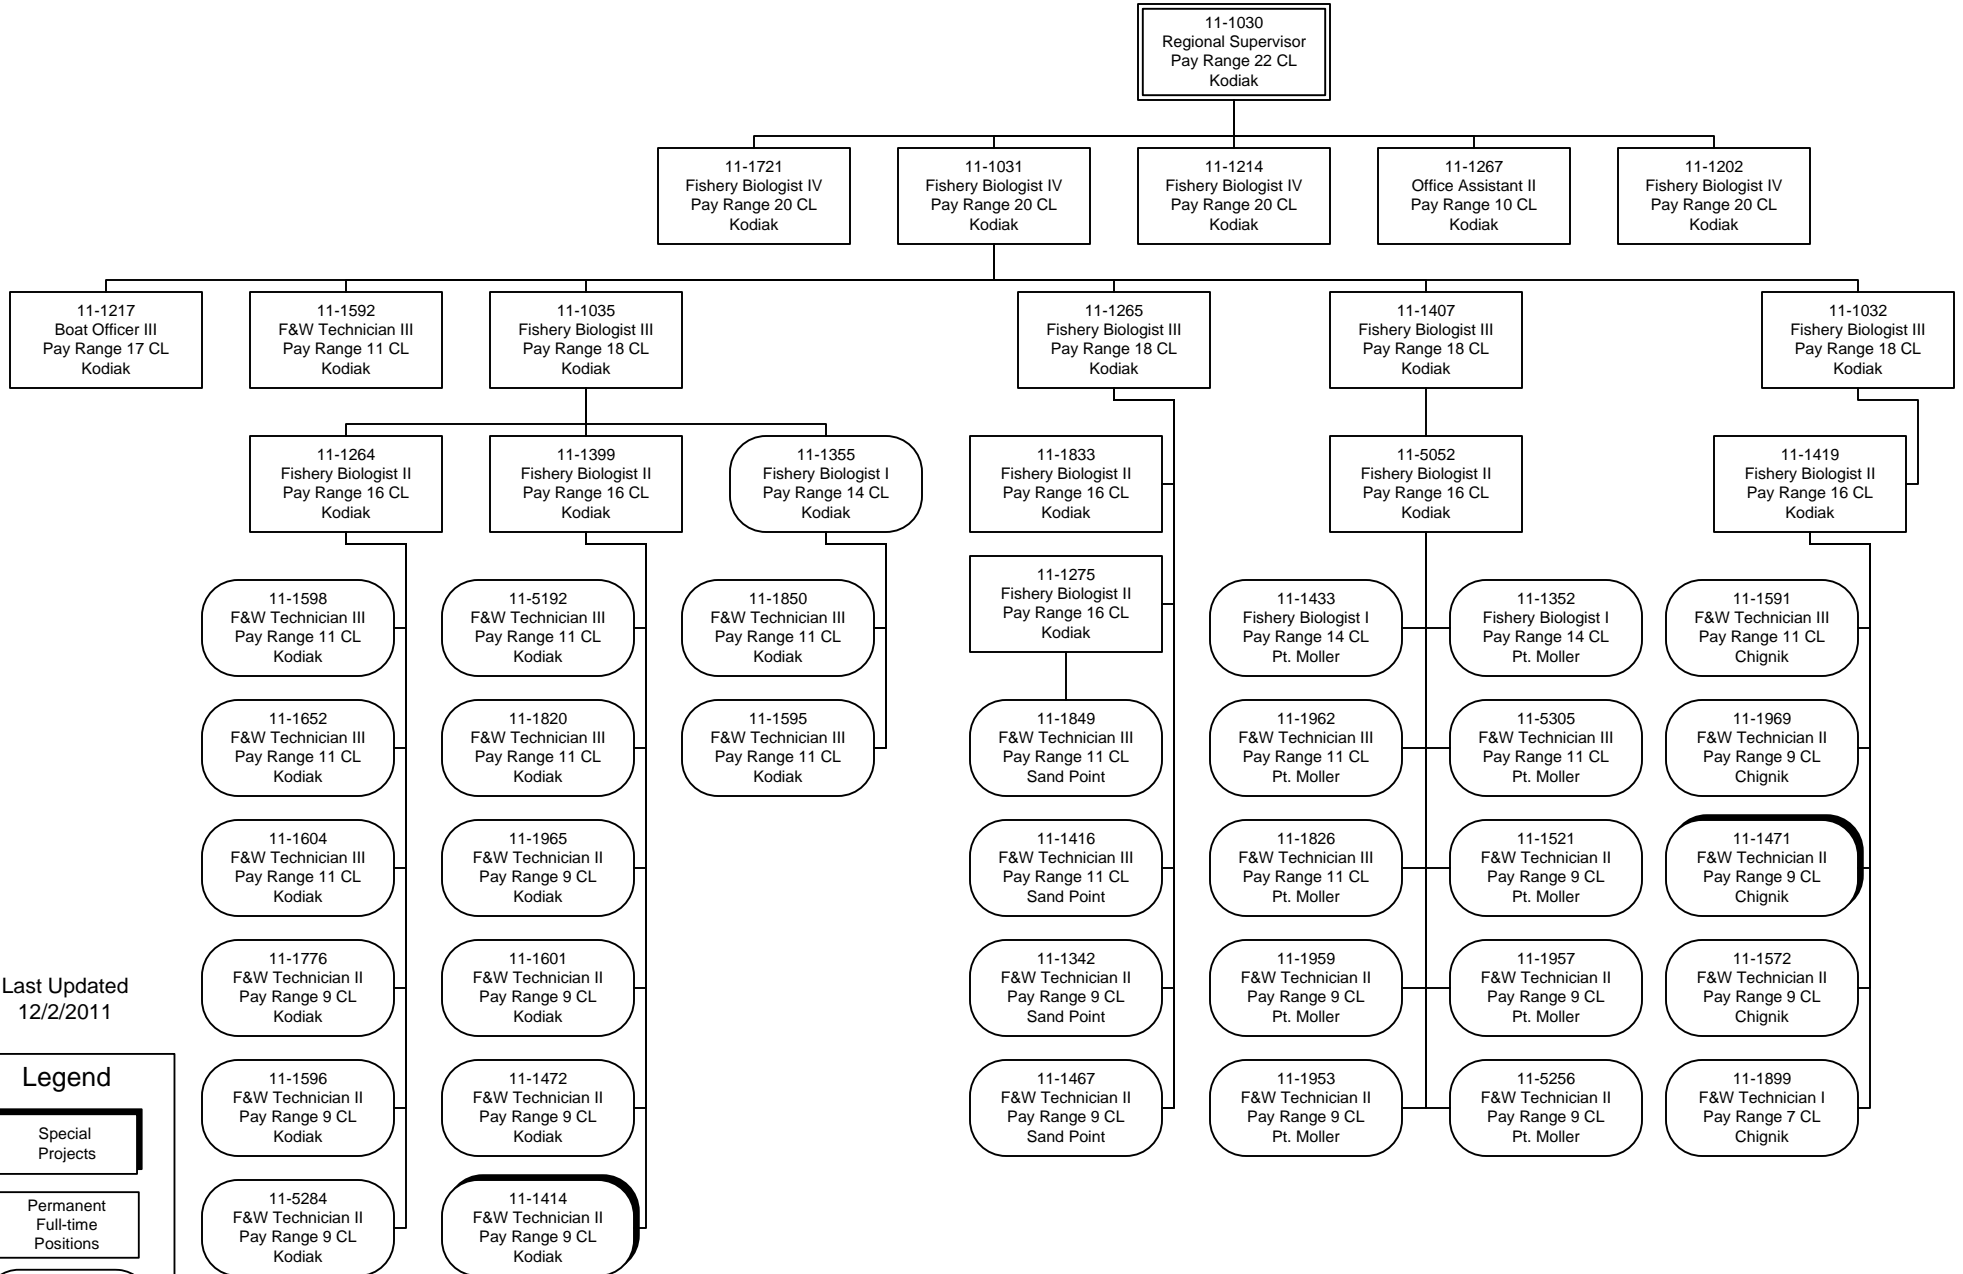

Division of Commercial Fisheries Special Projects Component FY2013 Governor's Request

Last Updated
12/2/2011

Legend

- Special Projects
- Permanent Full-time Positions
- Permanent Part-time & Seasonal Position