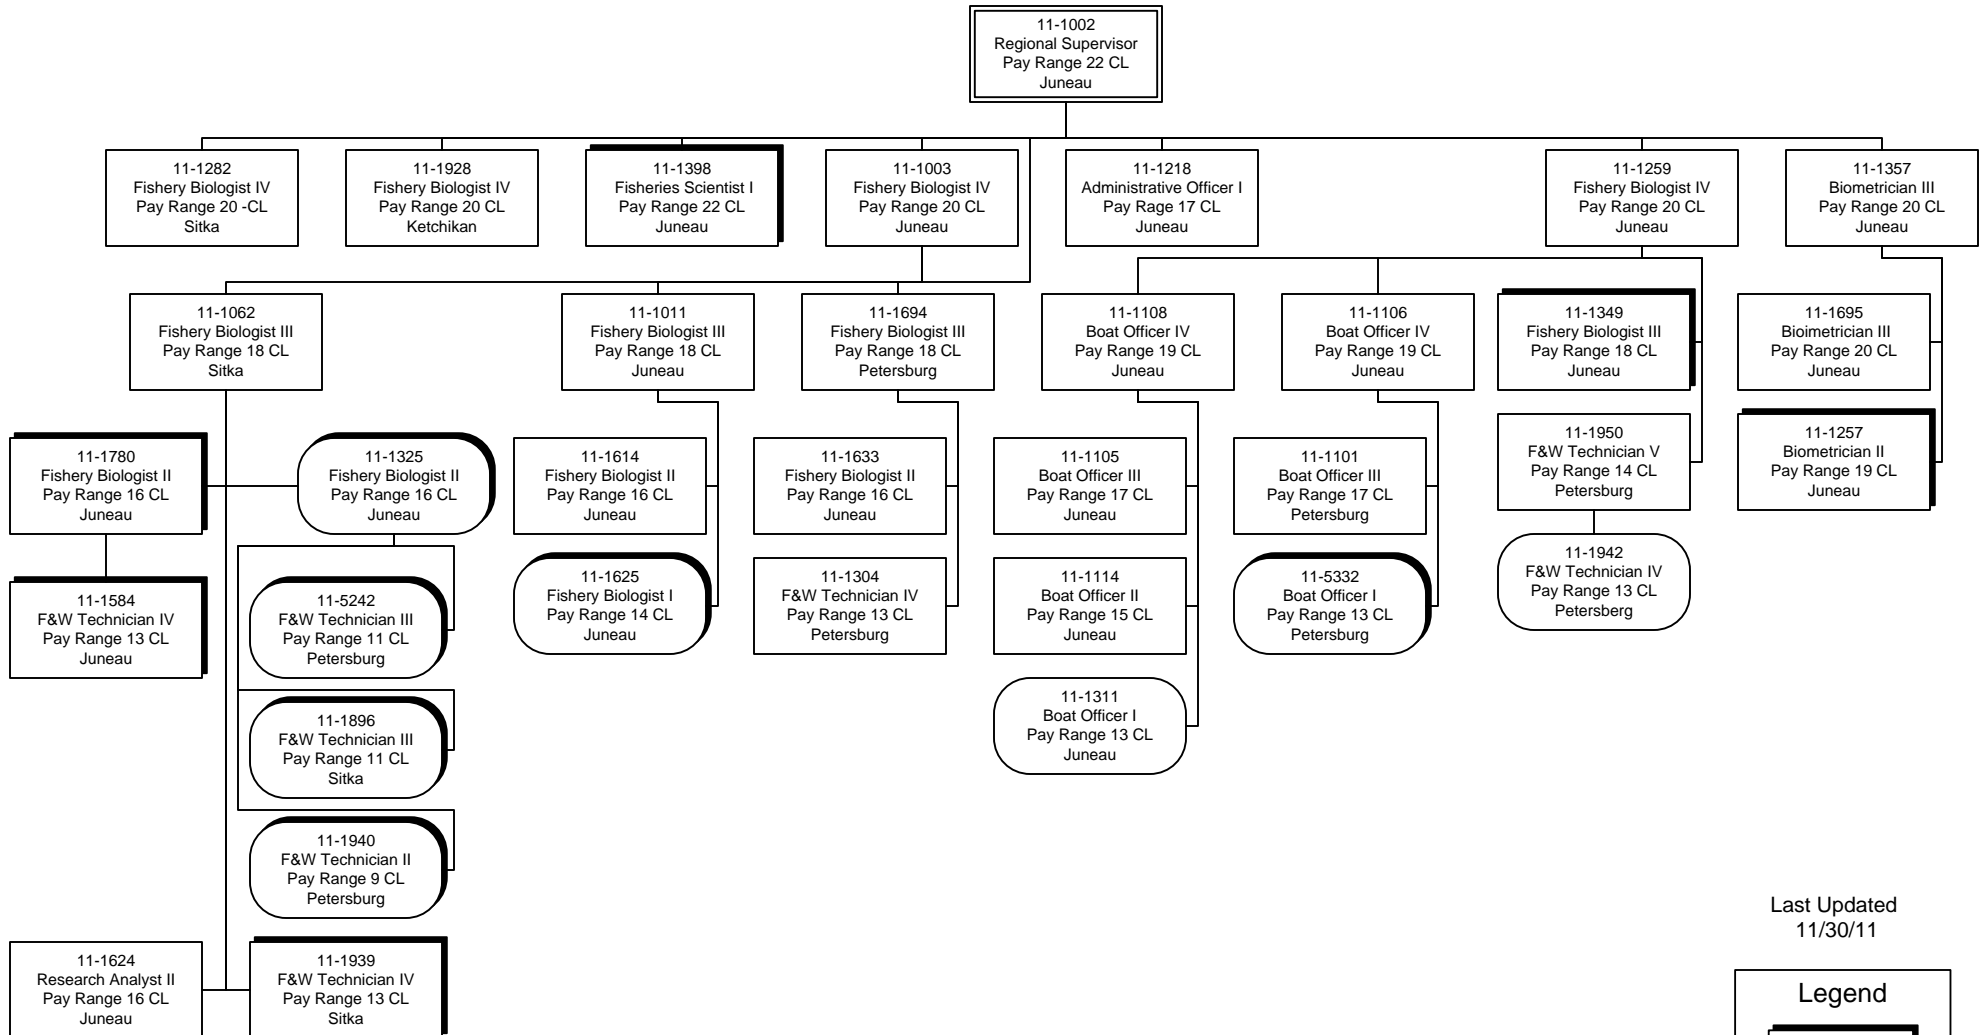

Division of Commercial Fisheries Special Projects Component FY2013 Governor's Request

Last Updated
11/30/11