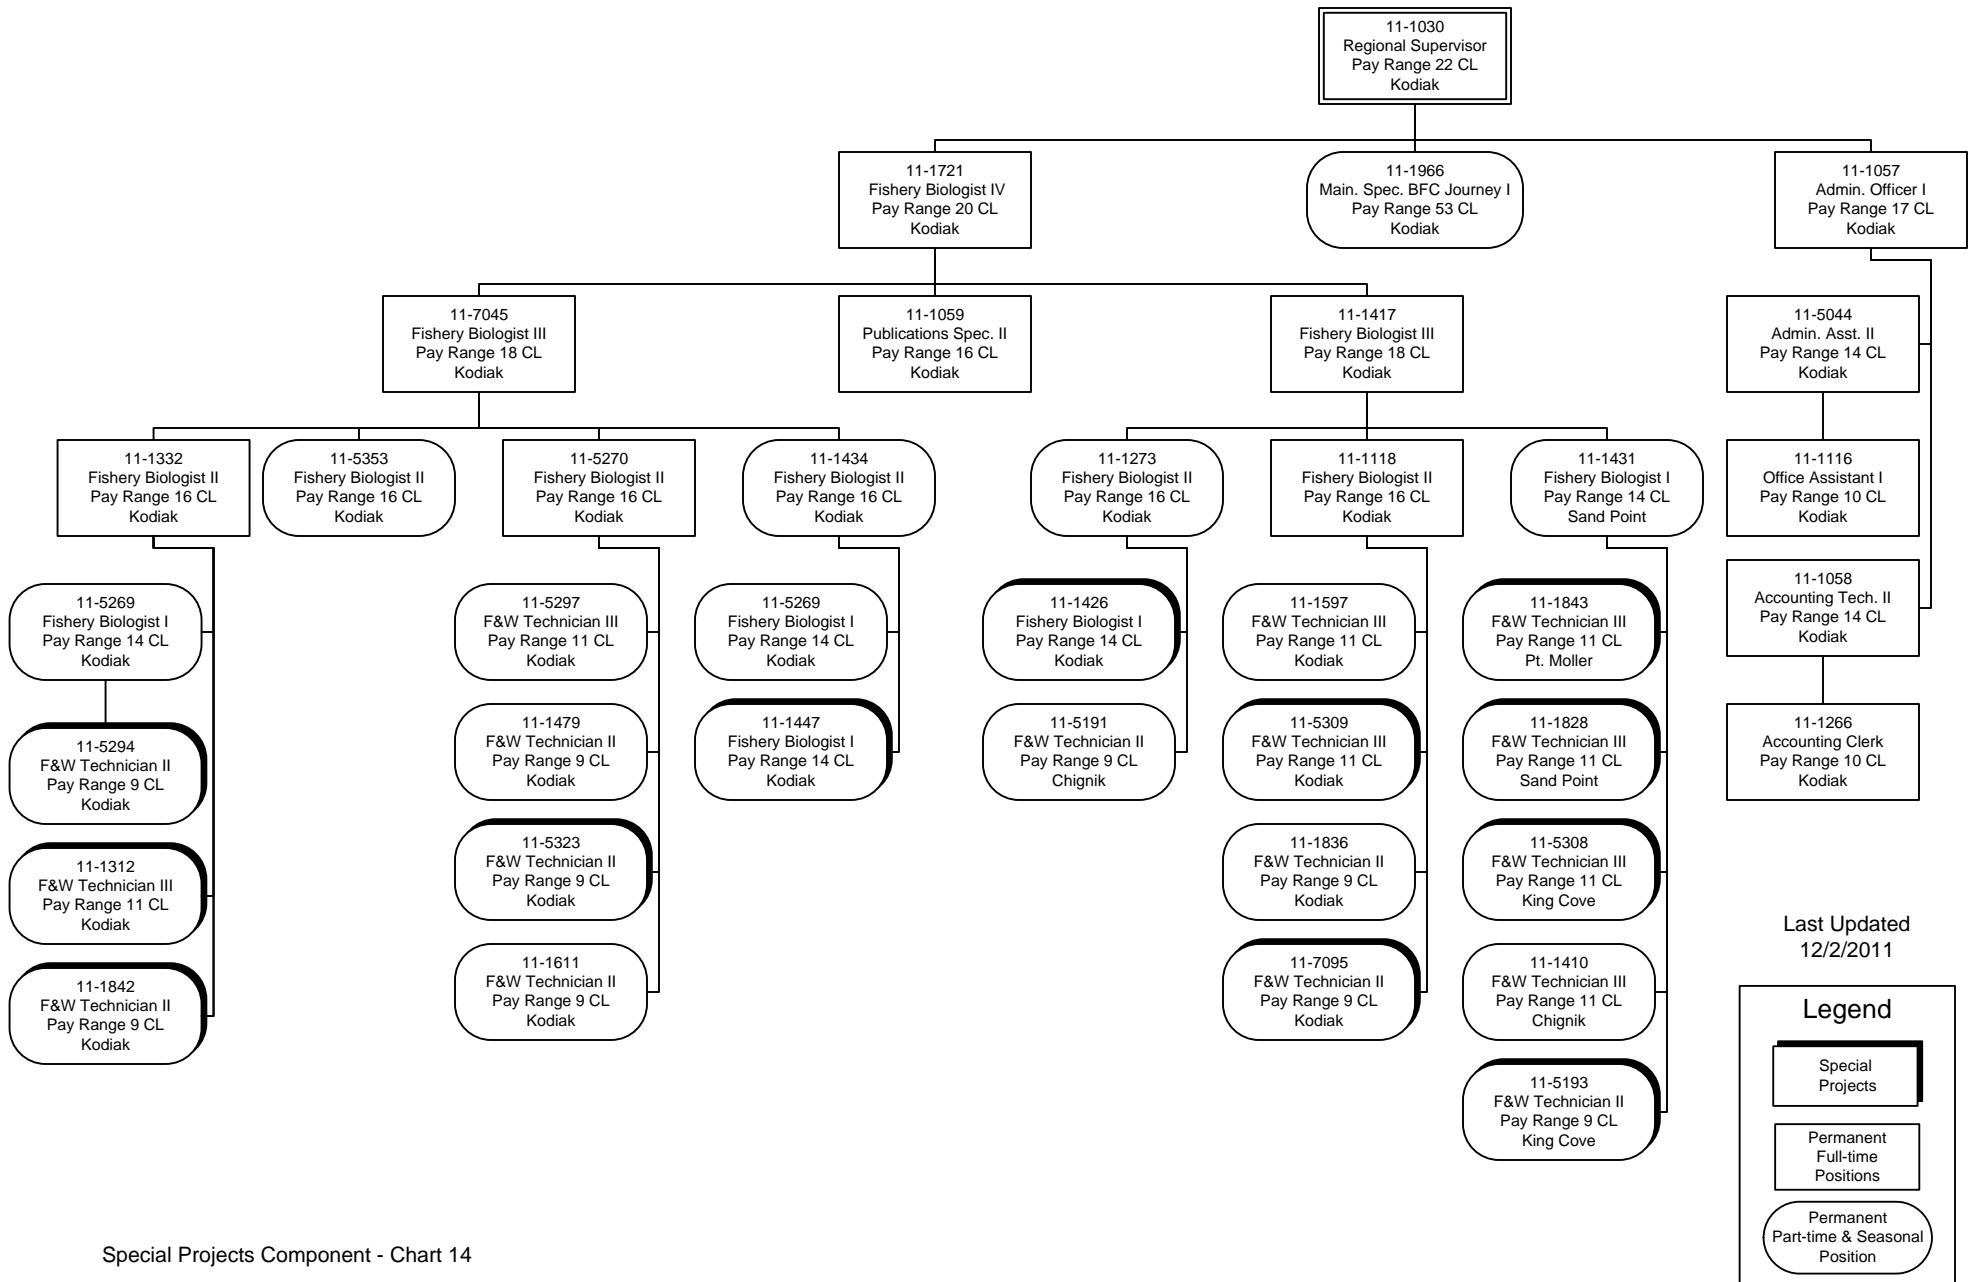

Division of Commercial Fisheries
Special Projects Component
FY2013 Governor's Request

Last Updated
12/2/2011

Legend