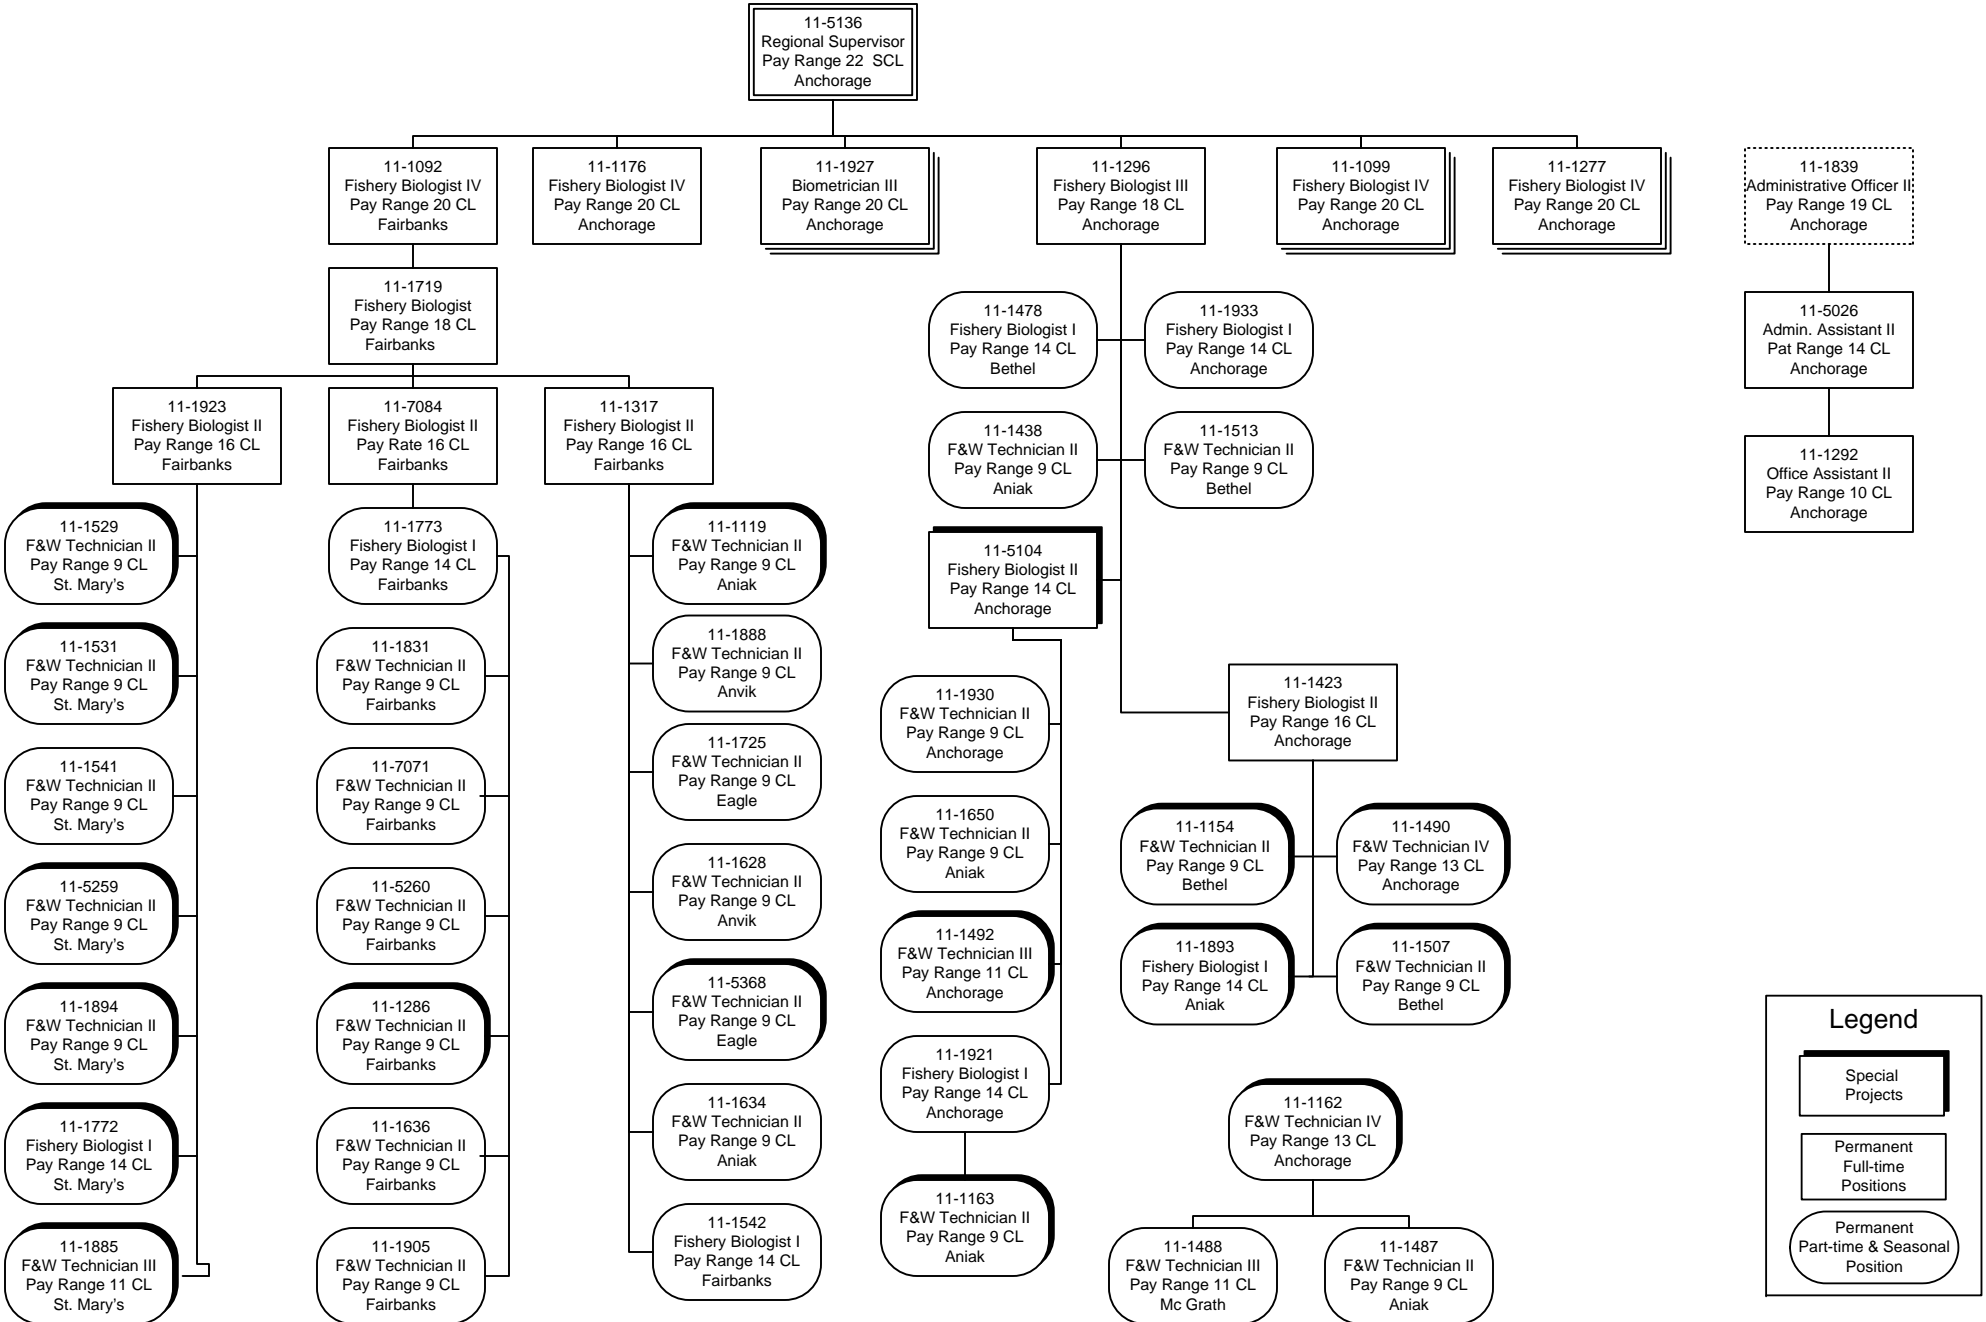

# Division of Commercial Fisheries Special Projects Component FY2013 Governor's Request

Special Projects Component – Chart 9

Division of Commercial Fisheries  
Special Projects Component  
FY2013 Governor's Request

### Legend

Special Projects

Permanent Full-time Positions

Permanent Part-time & Seasonal Position