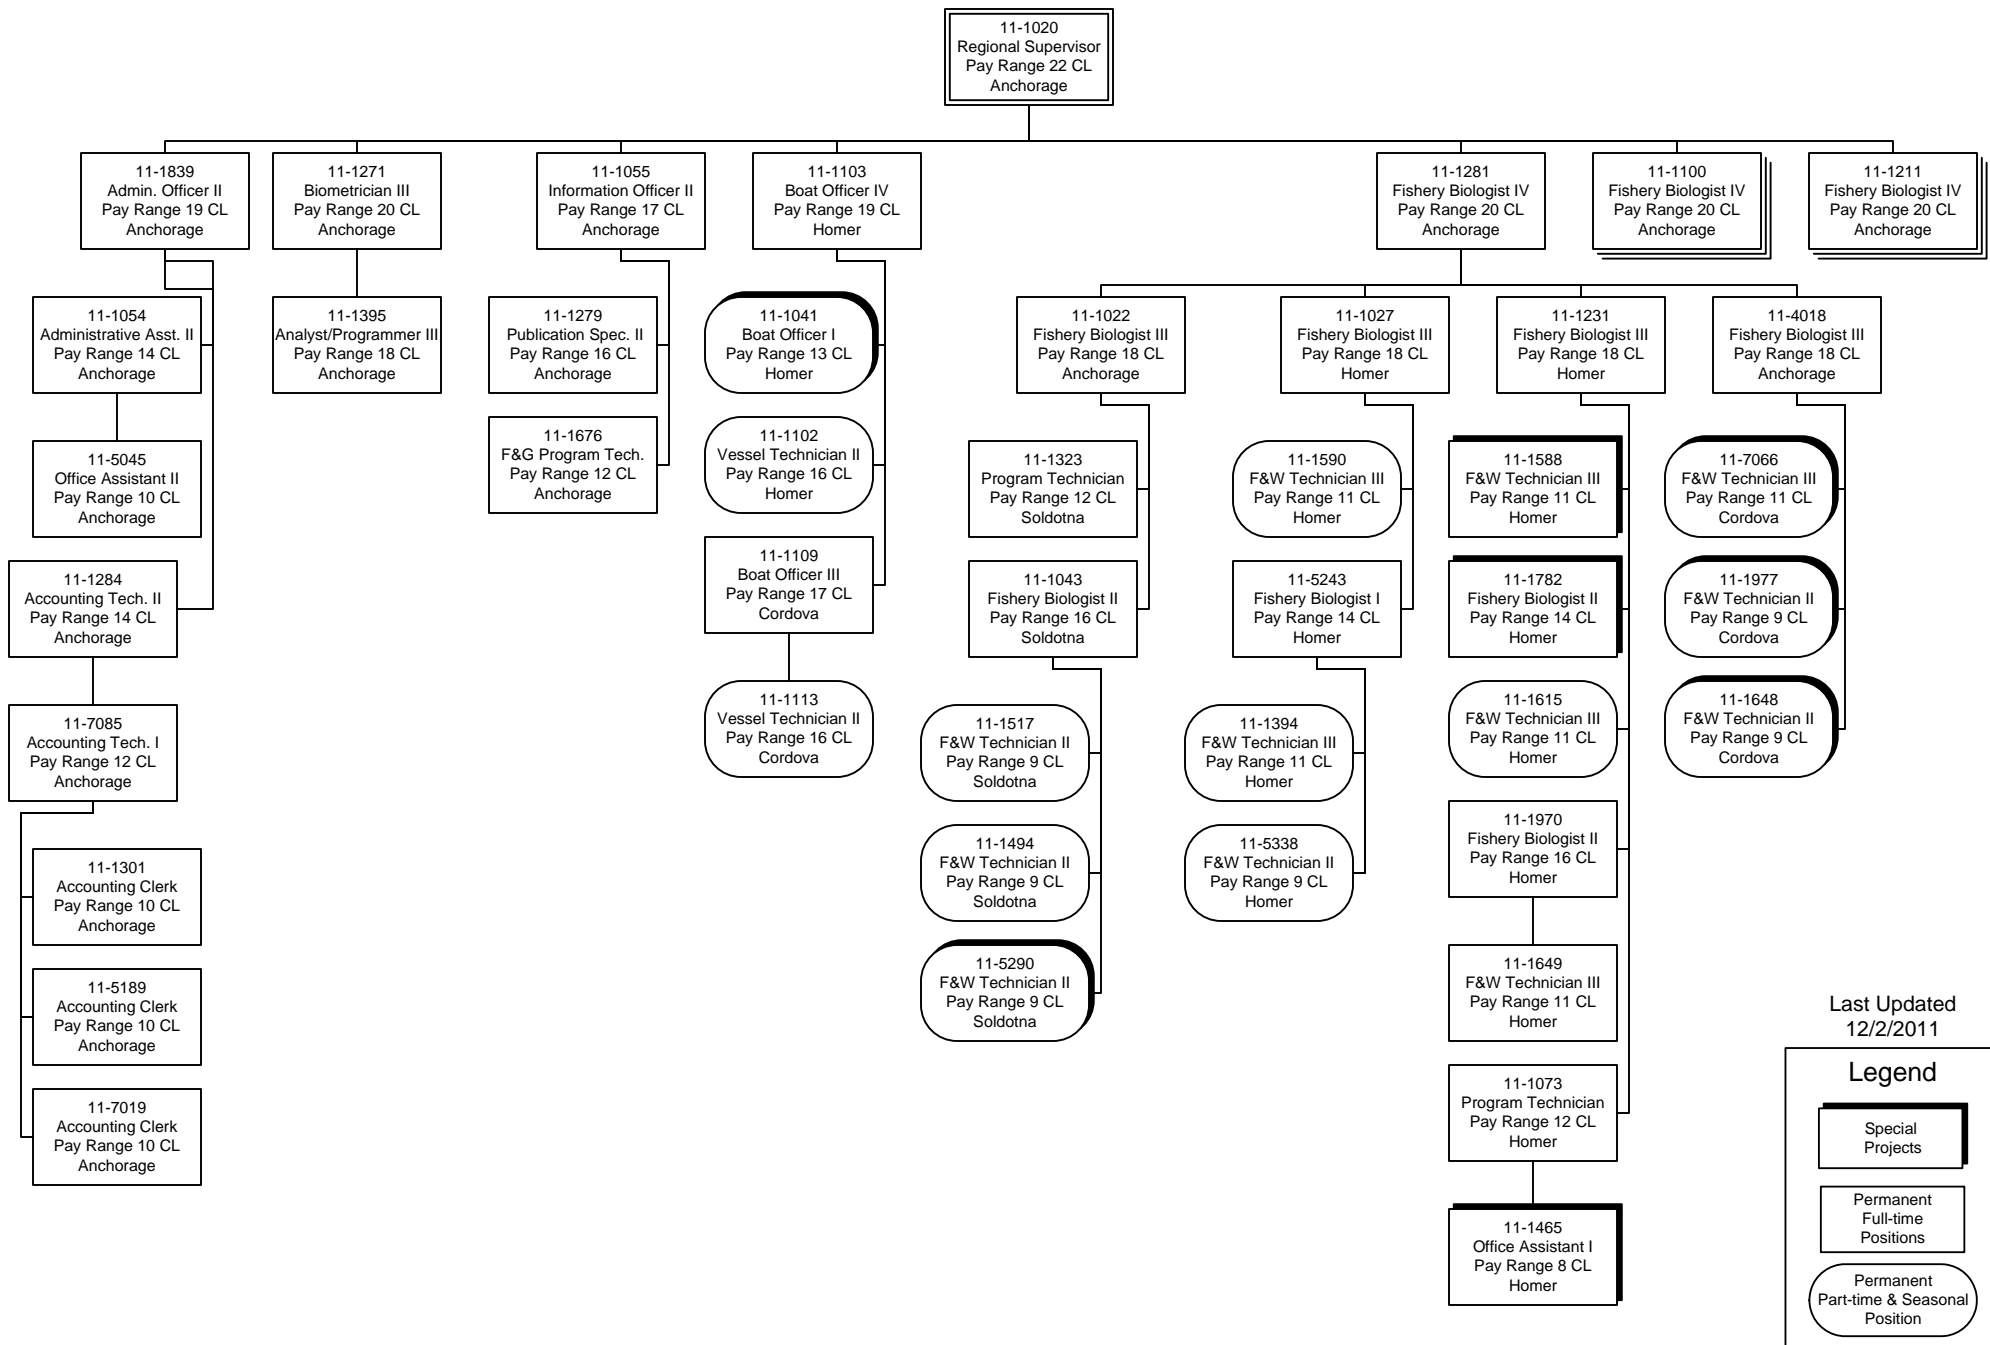

Division of Commercial Fisheries
Special Projects Component
FY2013 Governor's Request