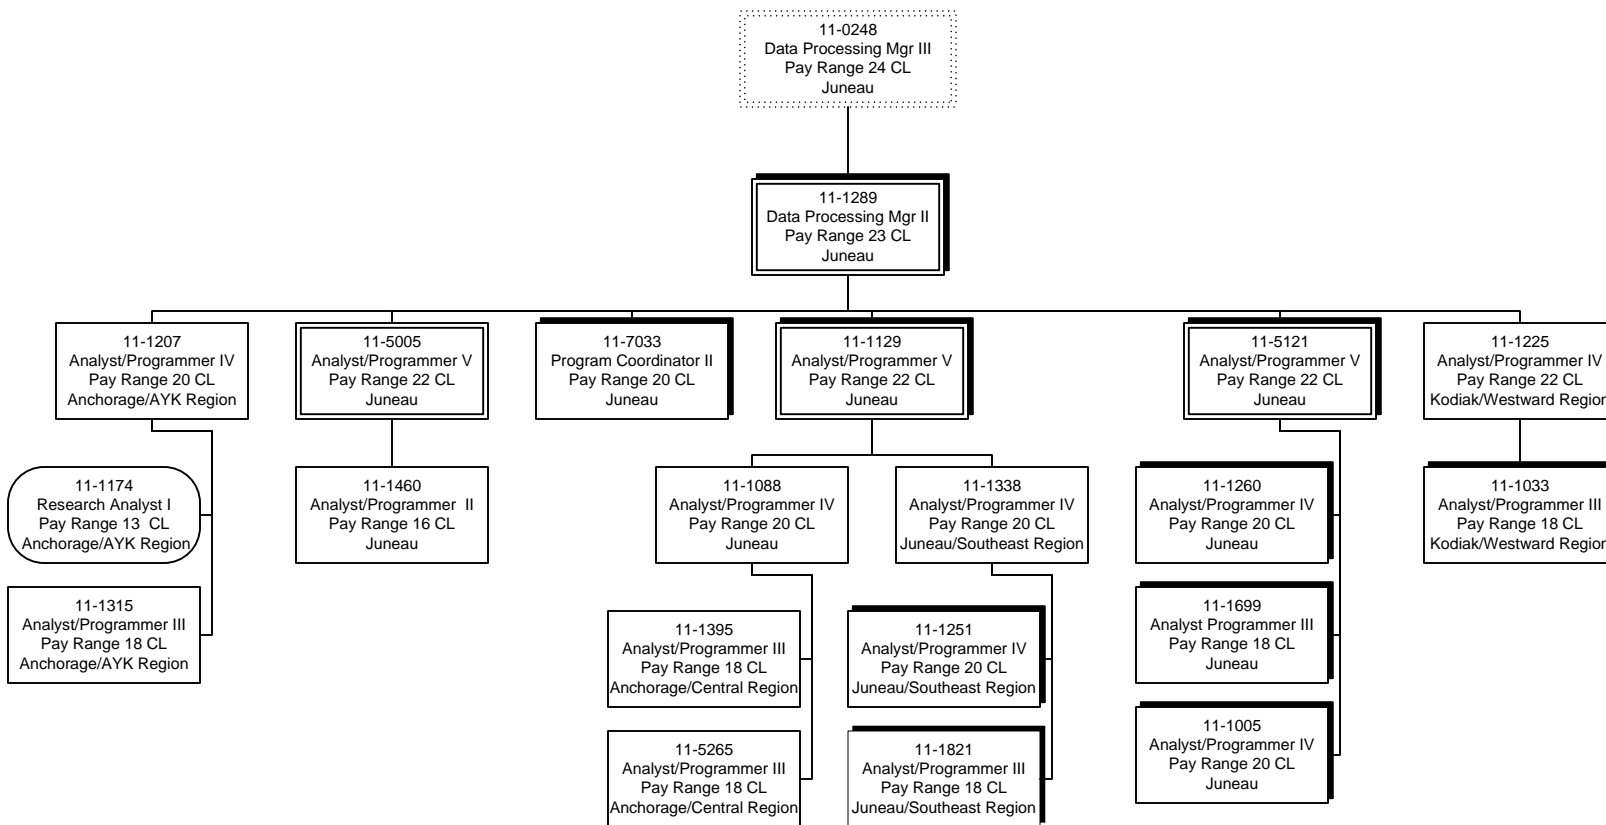

Division of Commercial Fisheries
Special Projects Component
FY2013 Governor's Request