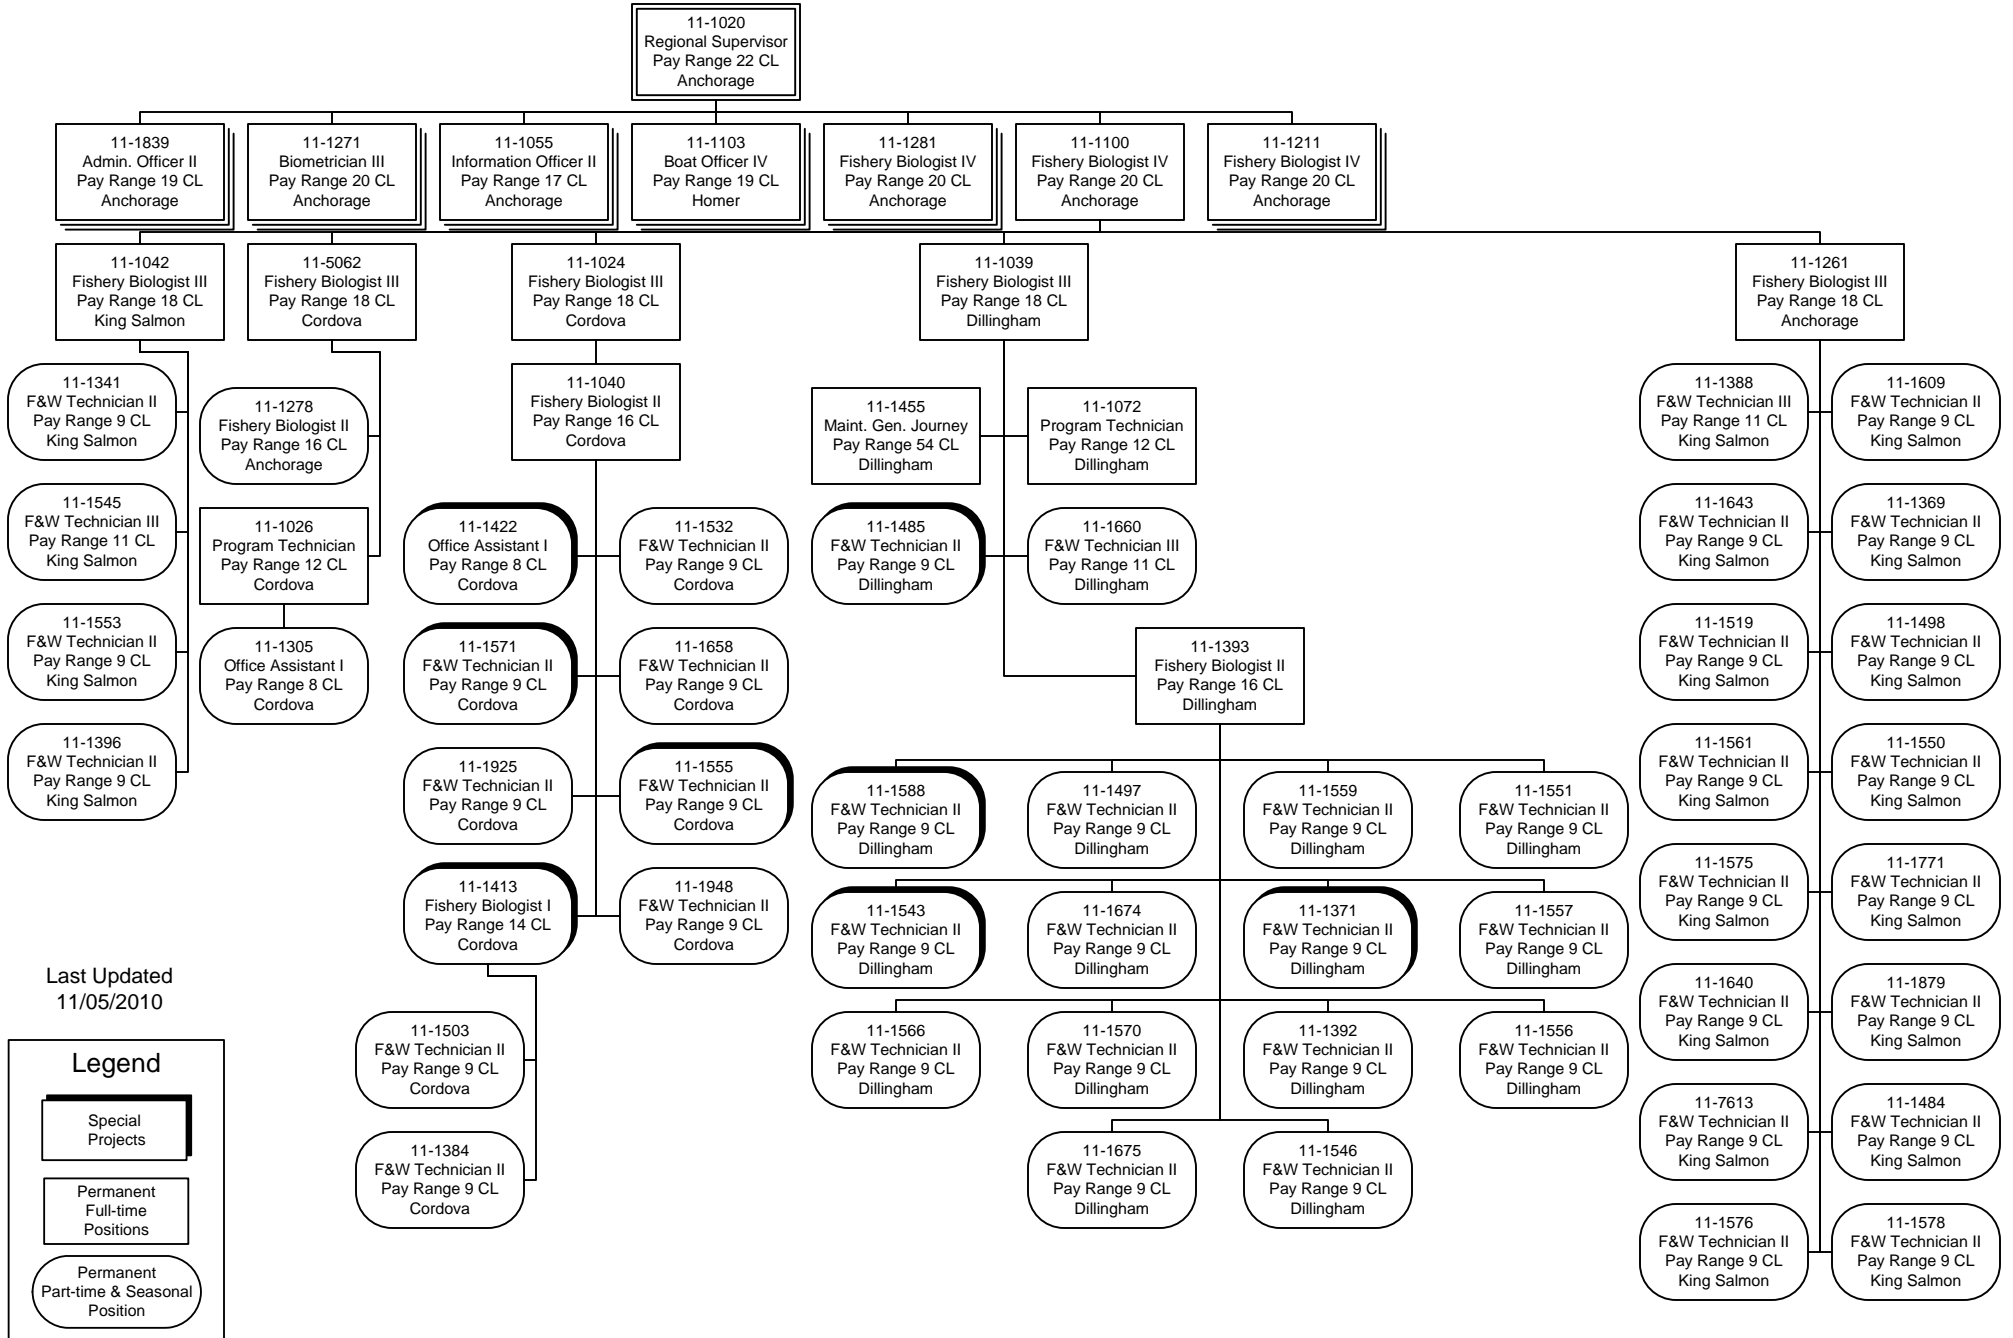

Division of Commercial Fisheries Special Projects Component FY2013 Governor's Request

Last Updated
11/05/2010

Legend

Special Projects

Permanent Full-time Positions

Permanent Part-time & Seasonal Position