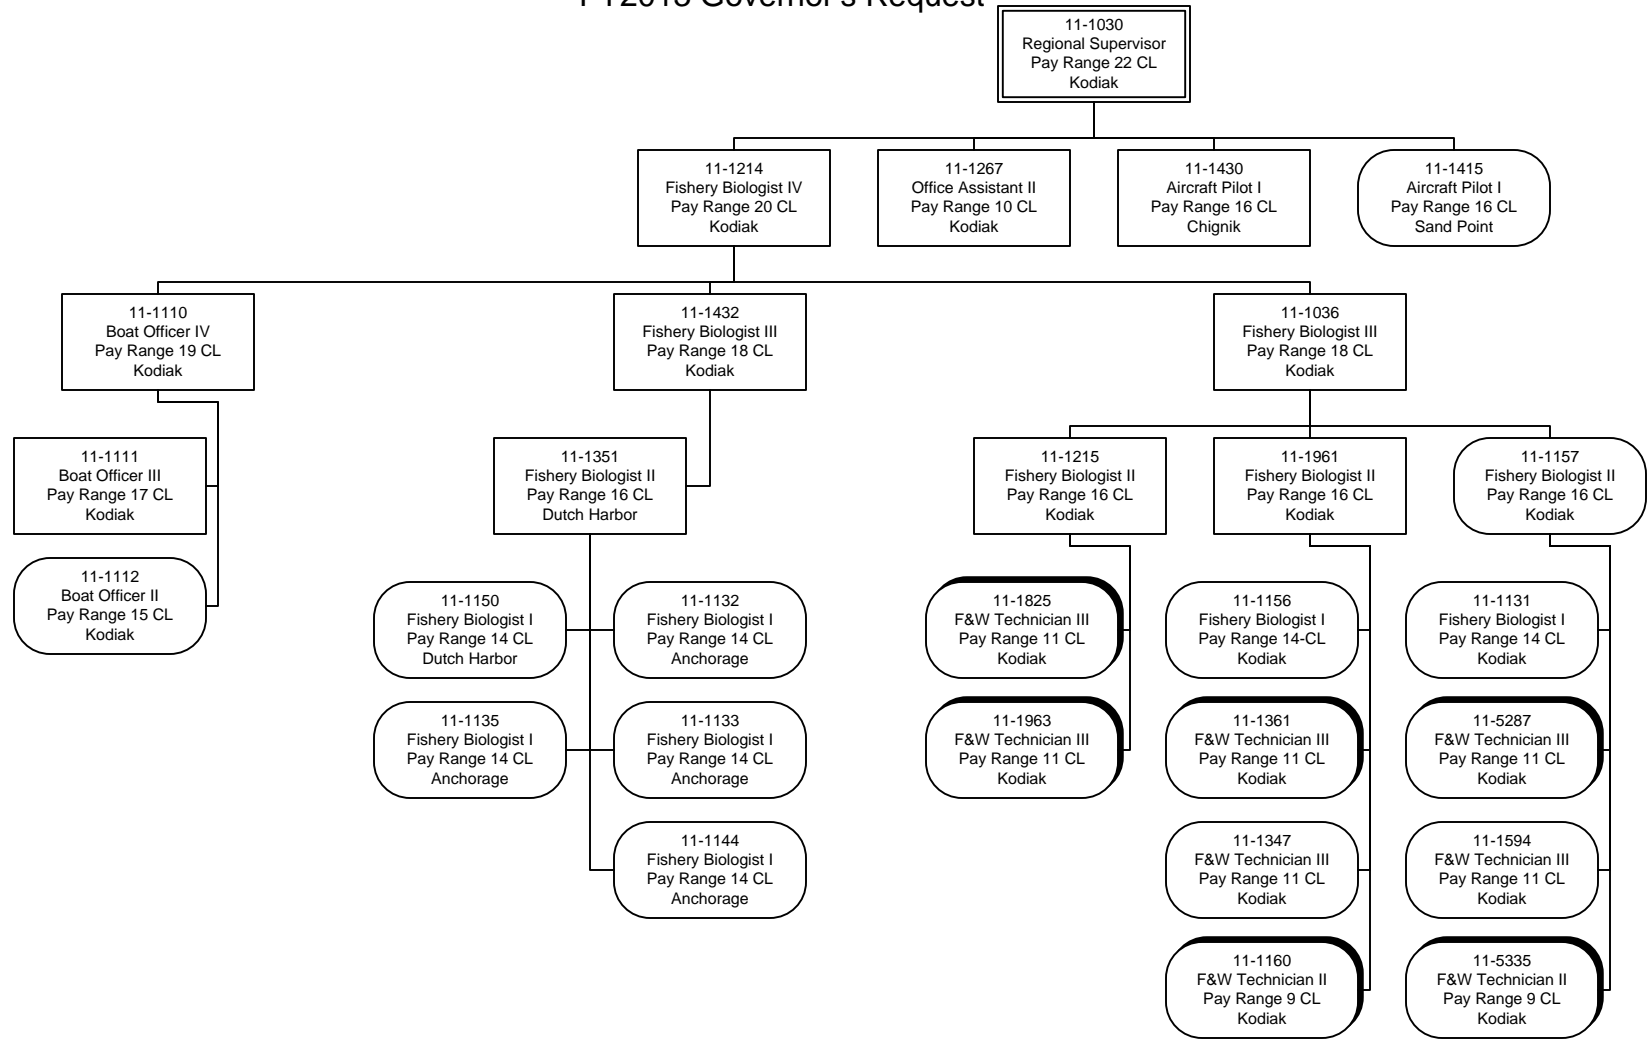

Division of Commercial Fisheries  
Special Projects Component  
FY2013 Governor's Request

Last Updated  
12/2/2011

**Legend**

Division of Commercial Fisheries  
Special Projects Component  
FY2013 Governor's Request