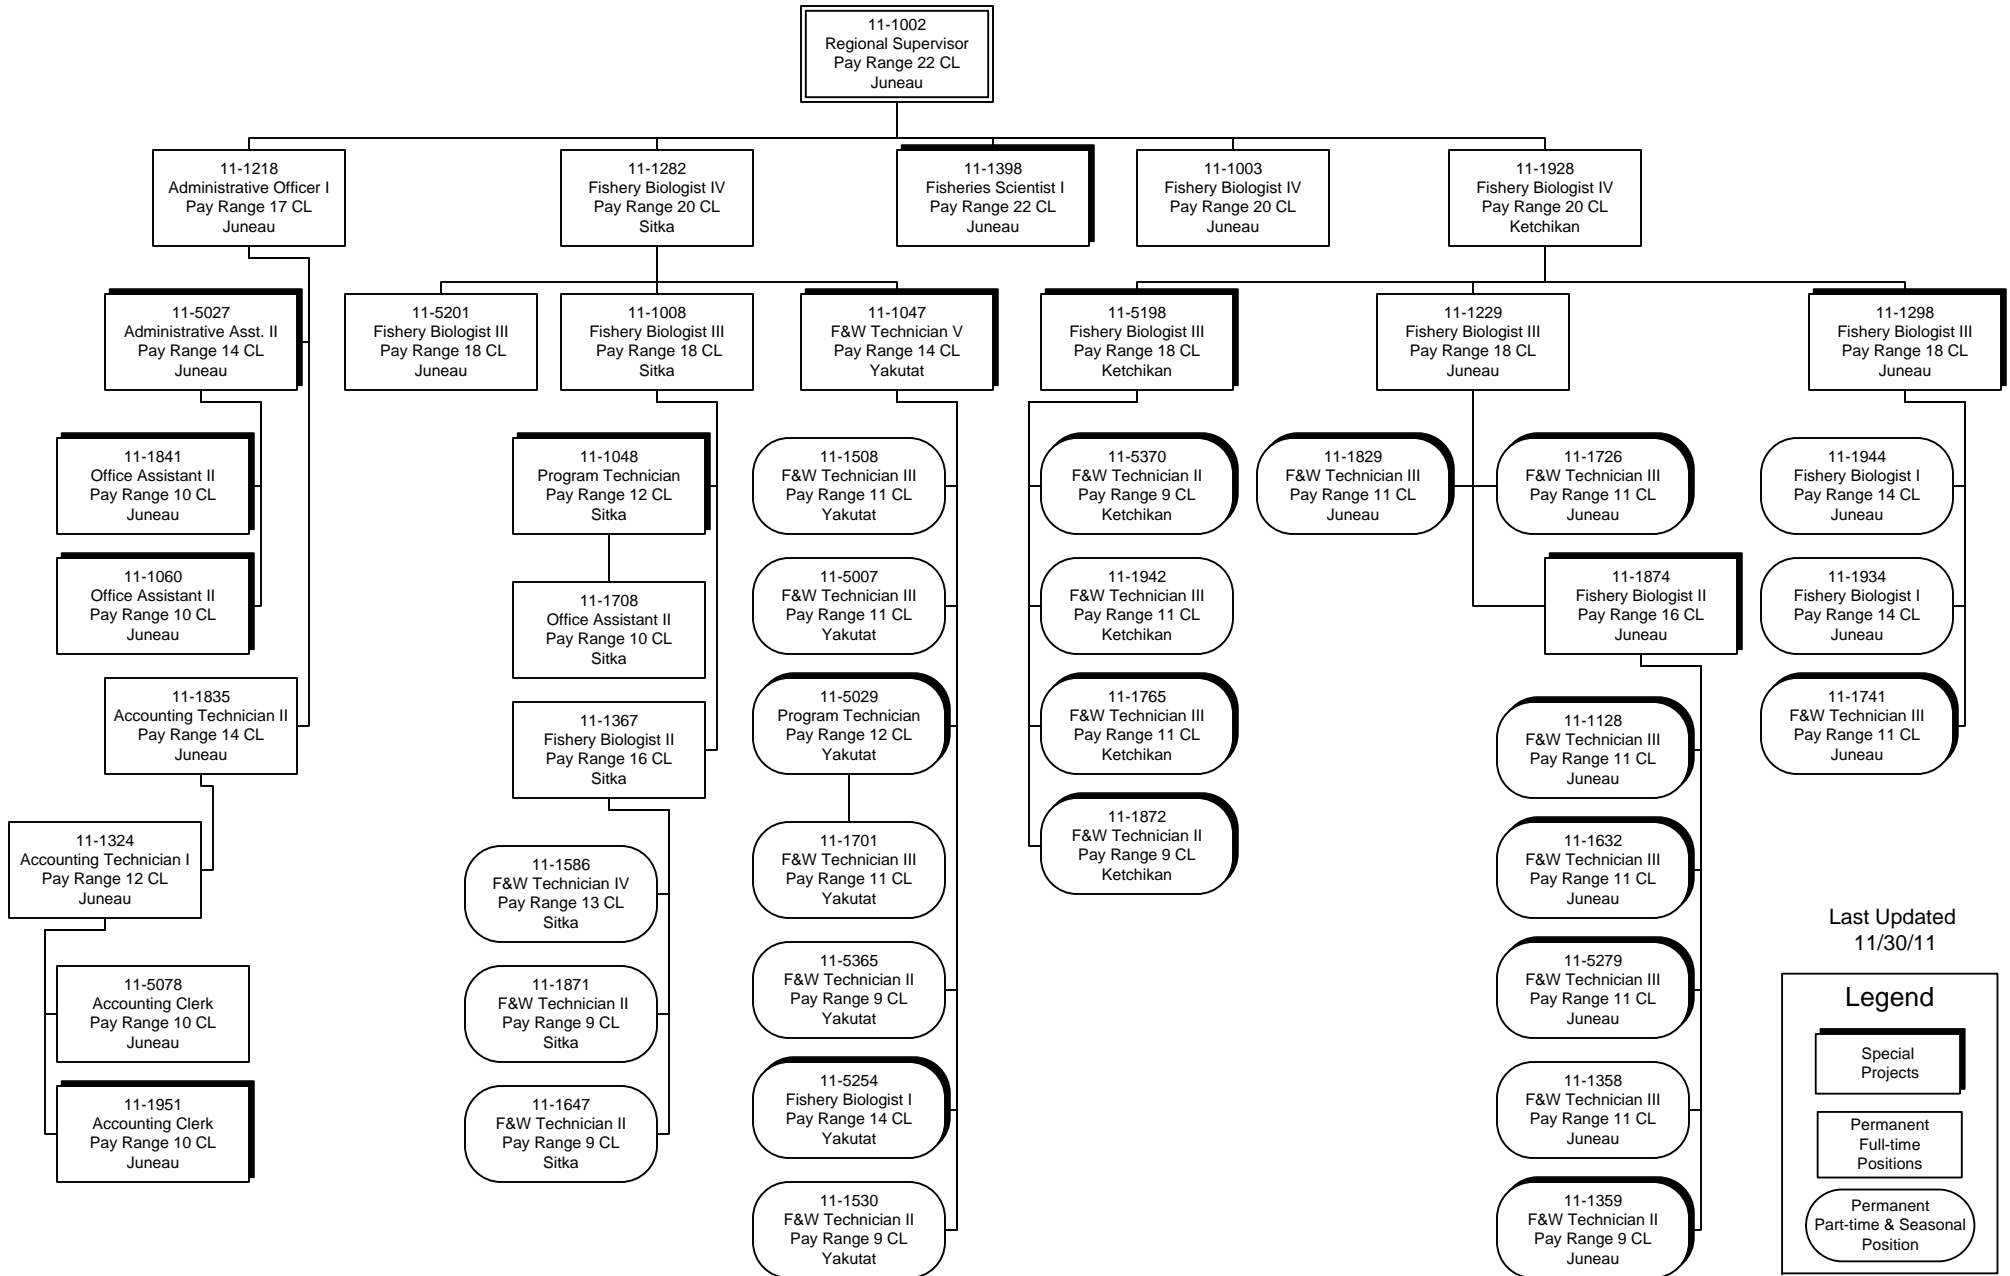

Division of Commercial Fisheries
Special Projects Component
FY2013 Governor's Request

Last Updated
11/30/11

Legend

- Special Projects
- Permanent Full-time Positions
- Permanent Part-time & Seasonal Position