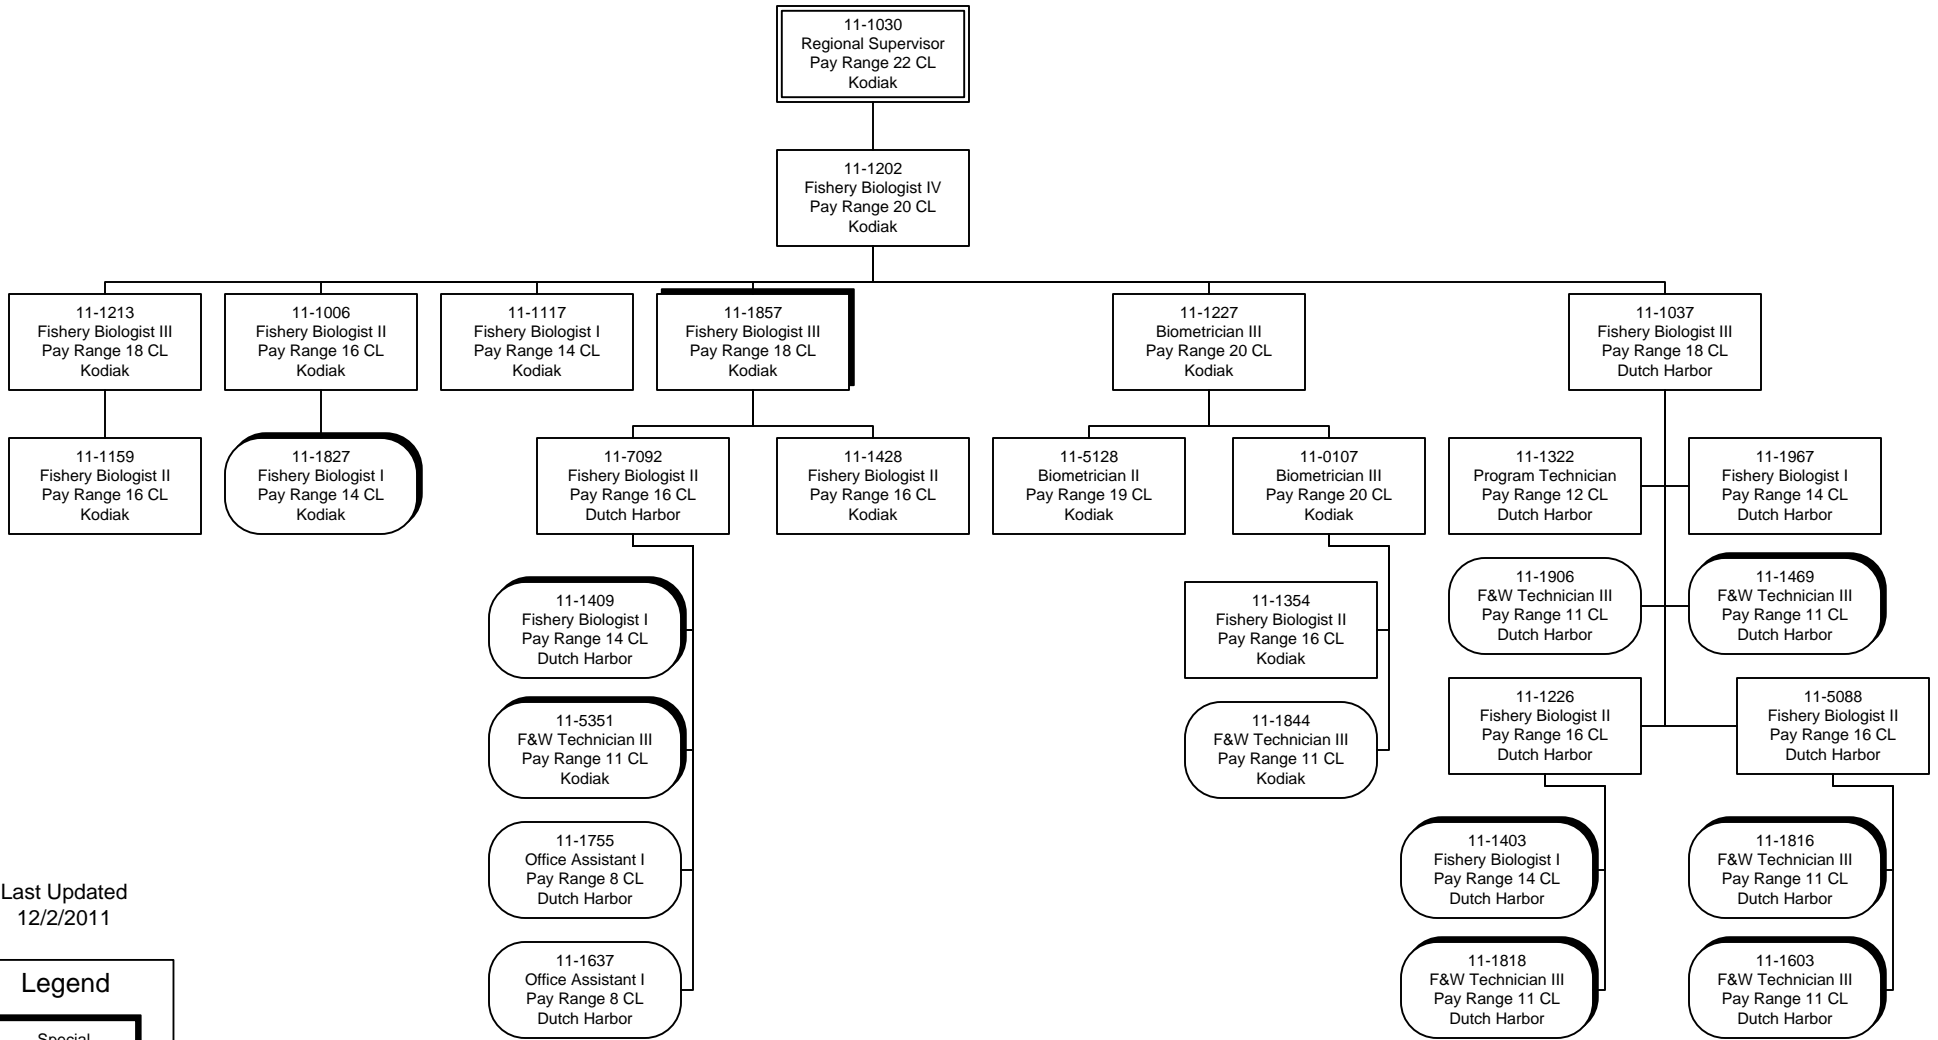

Division of Commercial Fisheries
Special Projects Component
FY2013 Governor's Request

Last Updated
12/2/2011