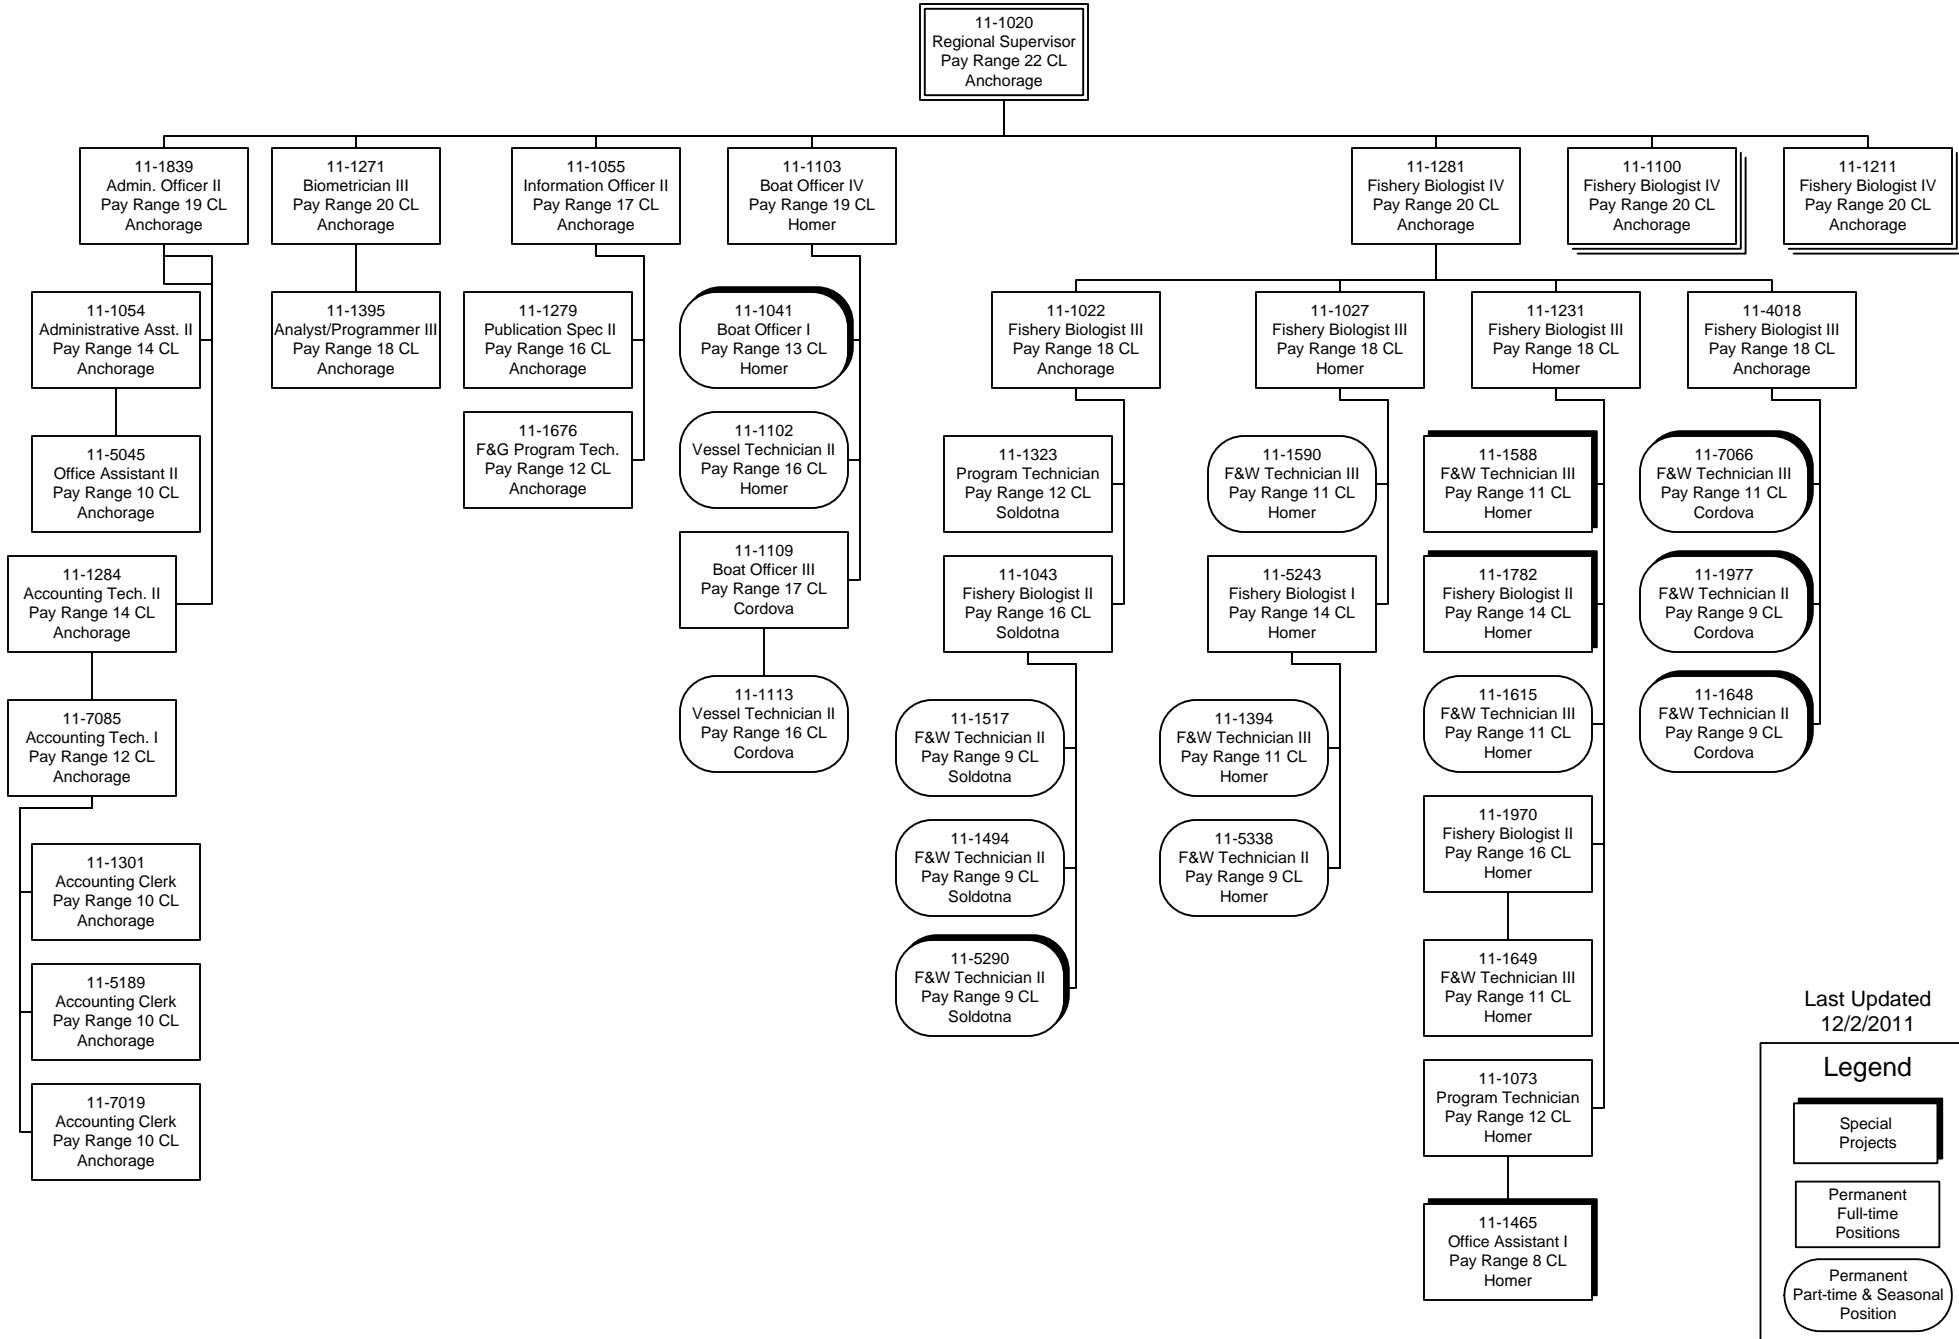

**Division of Commercial Fisheries**  
**Central Region Fisheries Management Component**  
**FY2013 Governor's Request**

Last Updated  
12/2/2011

Division of Commercial Fisheries  
 Central Region Fisheries Management Component  
 FY2013 Governor's Request

Division of Commercial Fisheries  
 Central Region Fisheries Management Component  
 FY2013 Governor's Request

Last Updated  
11/05/2010

**Legend**

- Special Projects
- Permanent Full-time Positions
- Permanent Part-time & Seasonal Position

Division of Commercial Fisheries  
 Central Region Fisheries Management Component  
 FY2013 Governor's Request