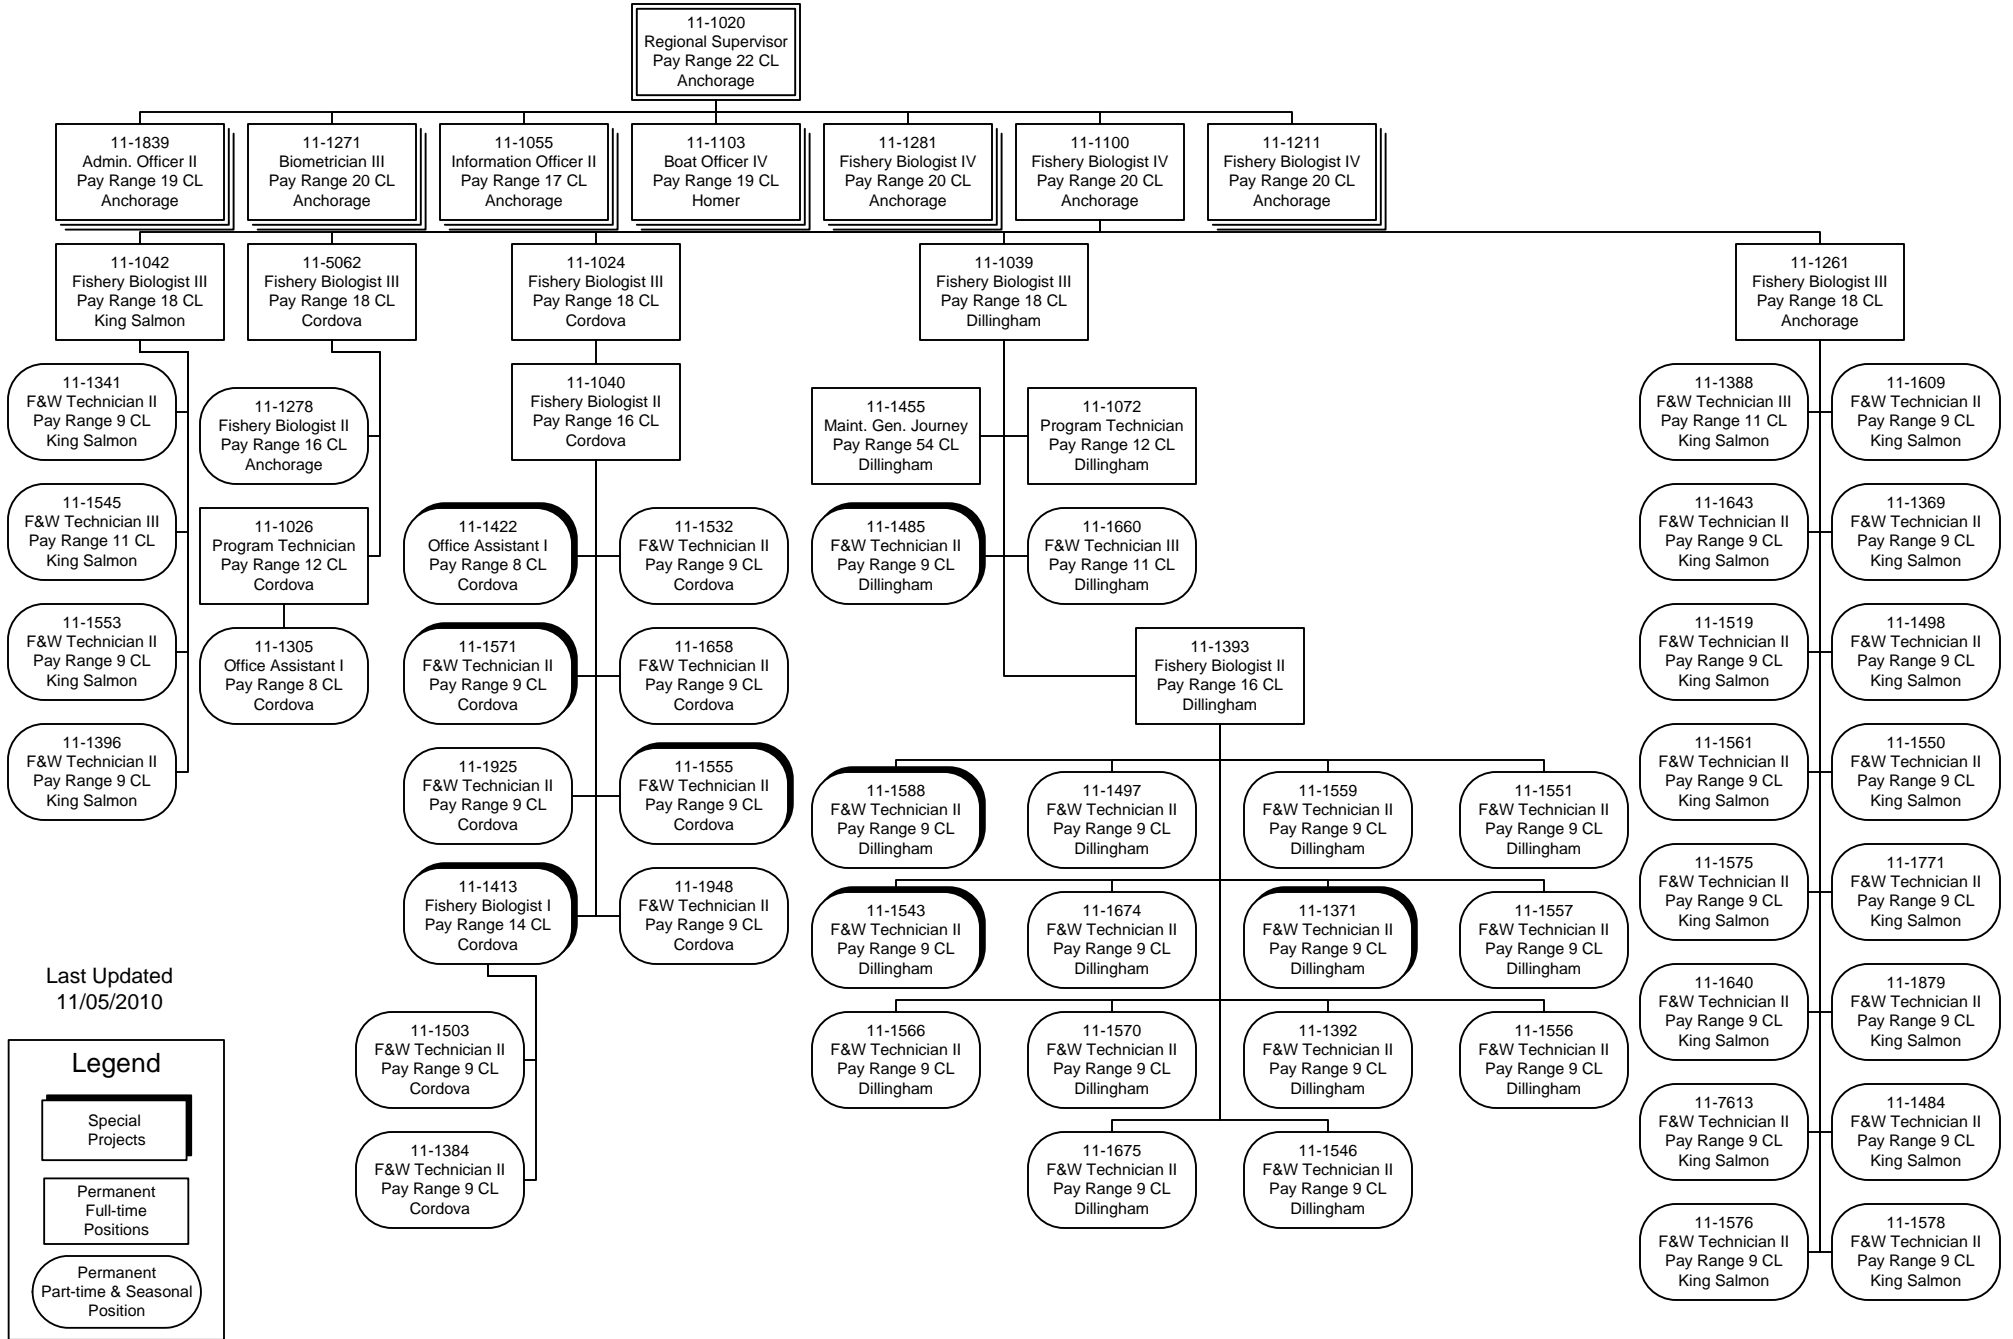

**Division of Commercial Fisheries**  
**Central Region Fisheries Management Component**  
**FY2013 Governor's Request**

Last Updated  
12/2/2011

Division of Commercial Fisheries  
 Central Region Fisheries Management Component  
 FY2013 Governor's Request

Division of Commercial Fisheries  
 Central Region Fisheries Management Component  
 FY2013 Governor's Request

Last Updated  
11/05/2010

**Legend**

- Special Projects
- Permanent Full-time Positions
- Permanent Part-time & Seasonal Position

Division of Commercial Fisheries  
 Central Region Fisheries Management Component  
 FY2013 Governor's Request