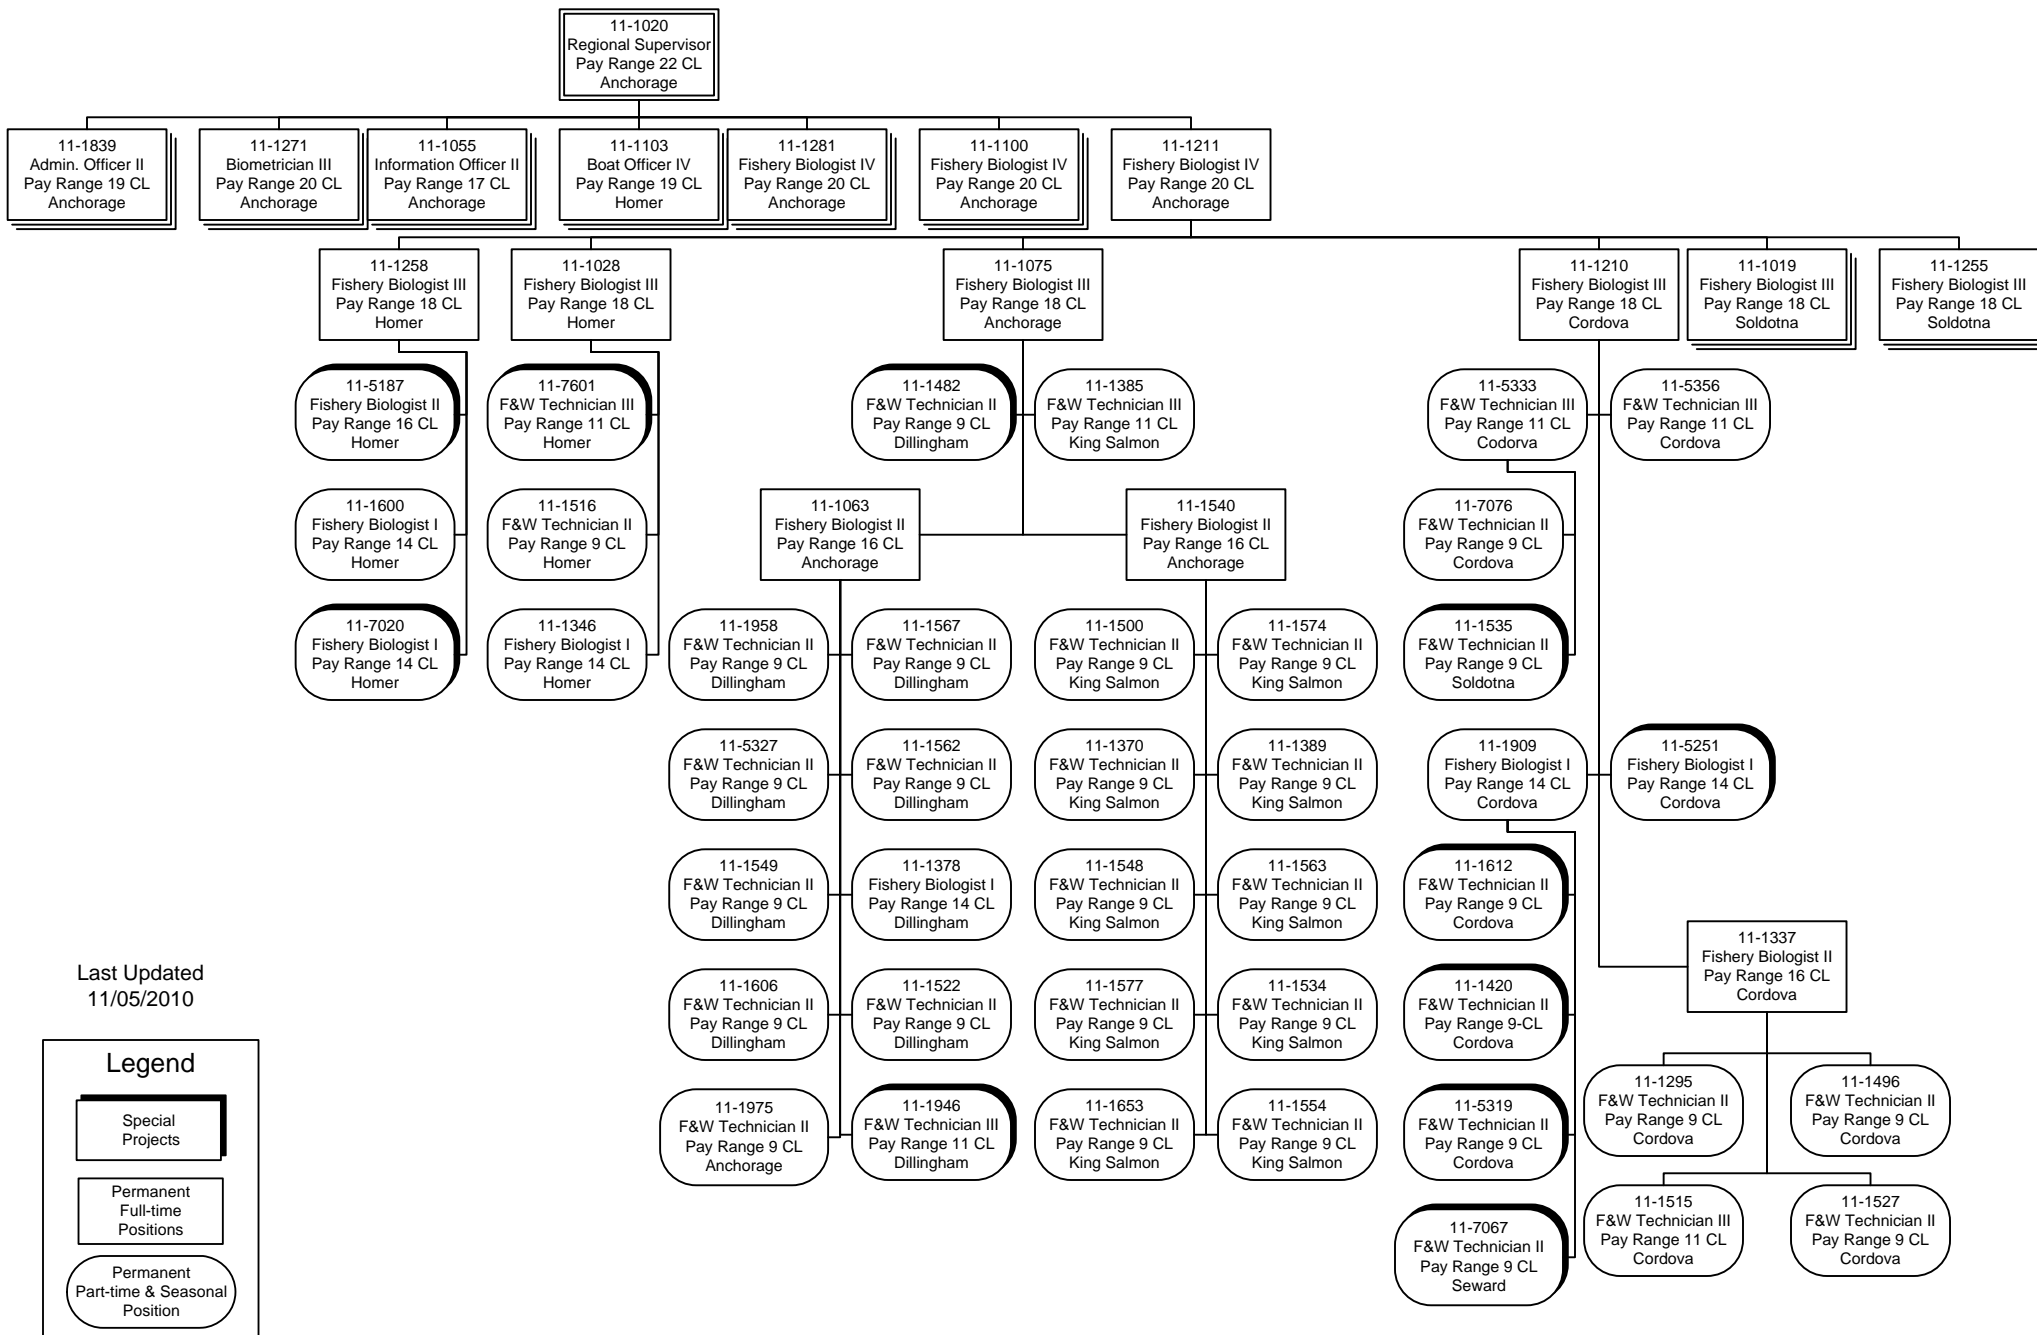

**Division of Commercial Fisheries**  
**Central Region Fisheries Management Component**  
**FY2013 Governor's Request**

Last Updated  
12/2/2011

Division of Commercial Fisheries  
 Central Region Fisheries Management Component  
 FY2013 Governor's Request

Division of Commercial Fisheries  
 Central Region Fisheries Management Component  
 FY2013 Governor's Request

Last Updated  
11/05/2010

**Legend**

- Special Projects
- Permanent Full-time Positions
- Permanent Part-time & Seasonal Position

Division of Commercial Fisheries  
 Central Region Fisheries Management Component  
 FY2013 Governor's Request