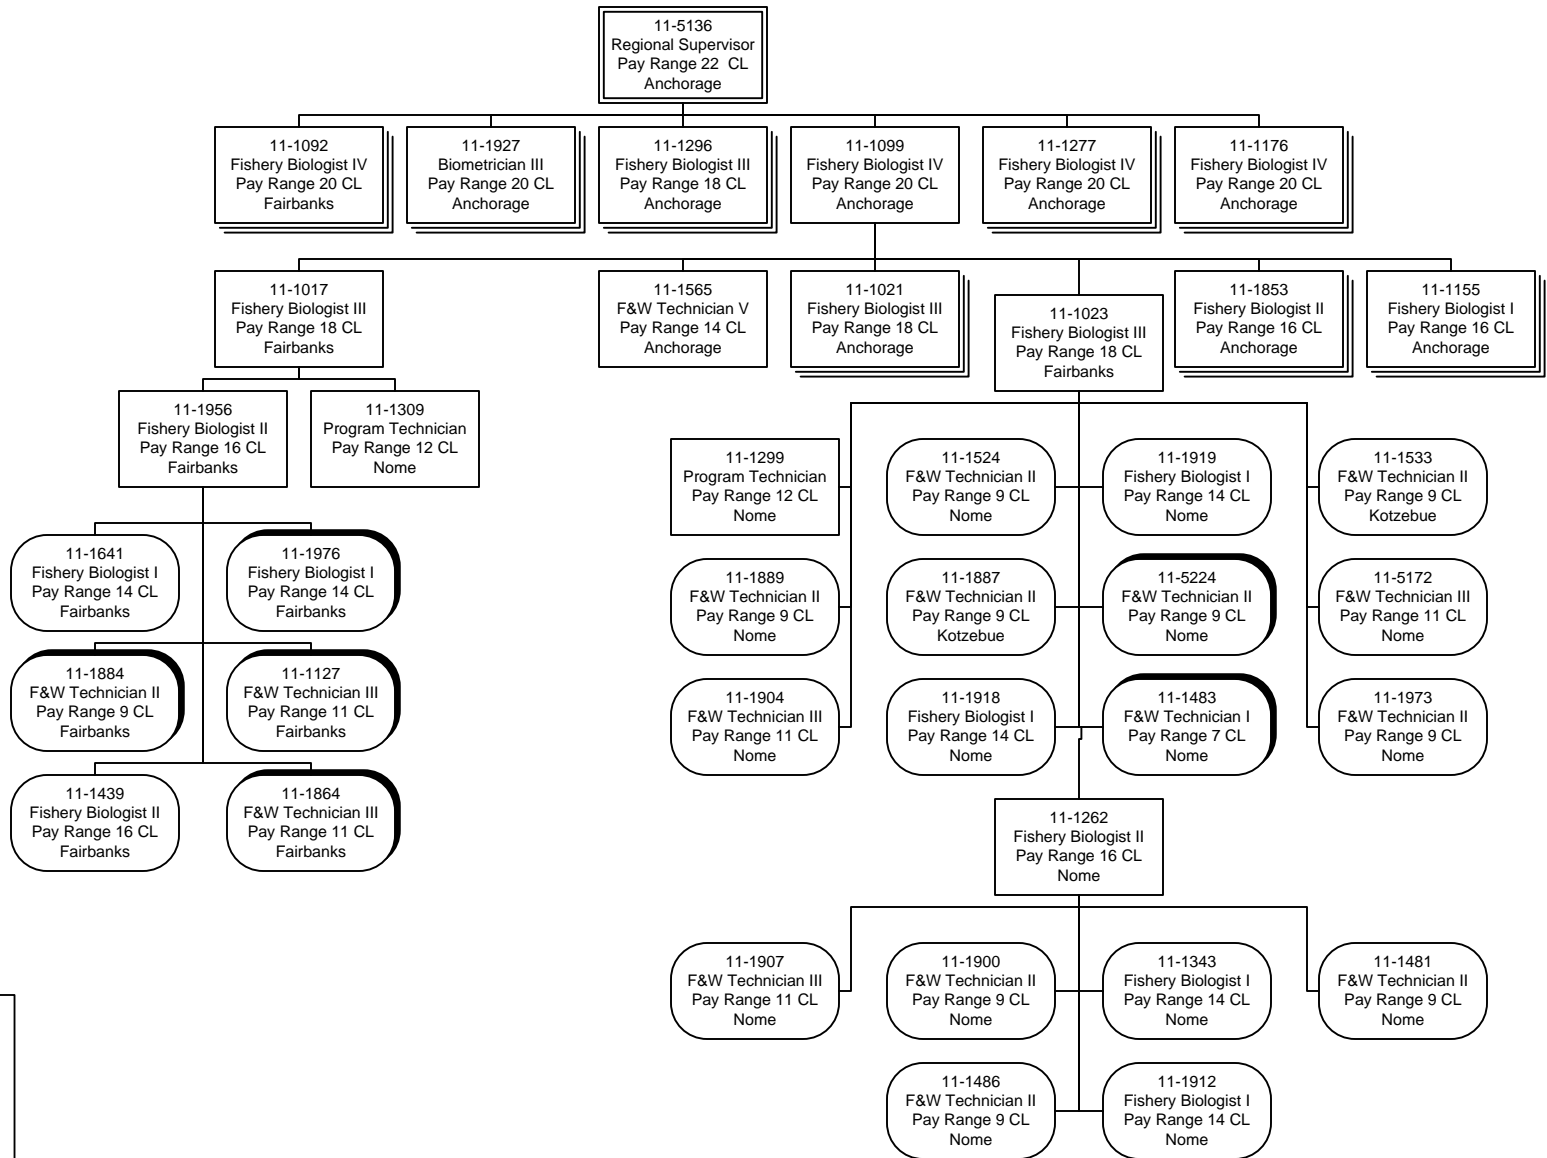

Division of Commercial Fisheries
 Arctic-Yukon-Kuskokwim (AYK) Fisheries Management Component
 FY2013 Governor's Request

AYK Fisheries Management Component- Chart 1

Division of Commercial Fisheries
 Arctic-Yukon-Kuskokwim (AYK) Fisheries Management Component
 FY2013 Governor's Request

Division of Commercial Fisheries
 Arctic-Yukon-Kuskokwim (AYK) Fisheries Management Component
 FY2013 Governor's Request

Division of Commercial Fisheries
 Arctic-Yukon-Kuskokwim (AYK) Fisheries Management Component
 FY2013 Governor's Request