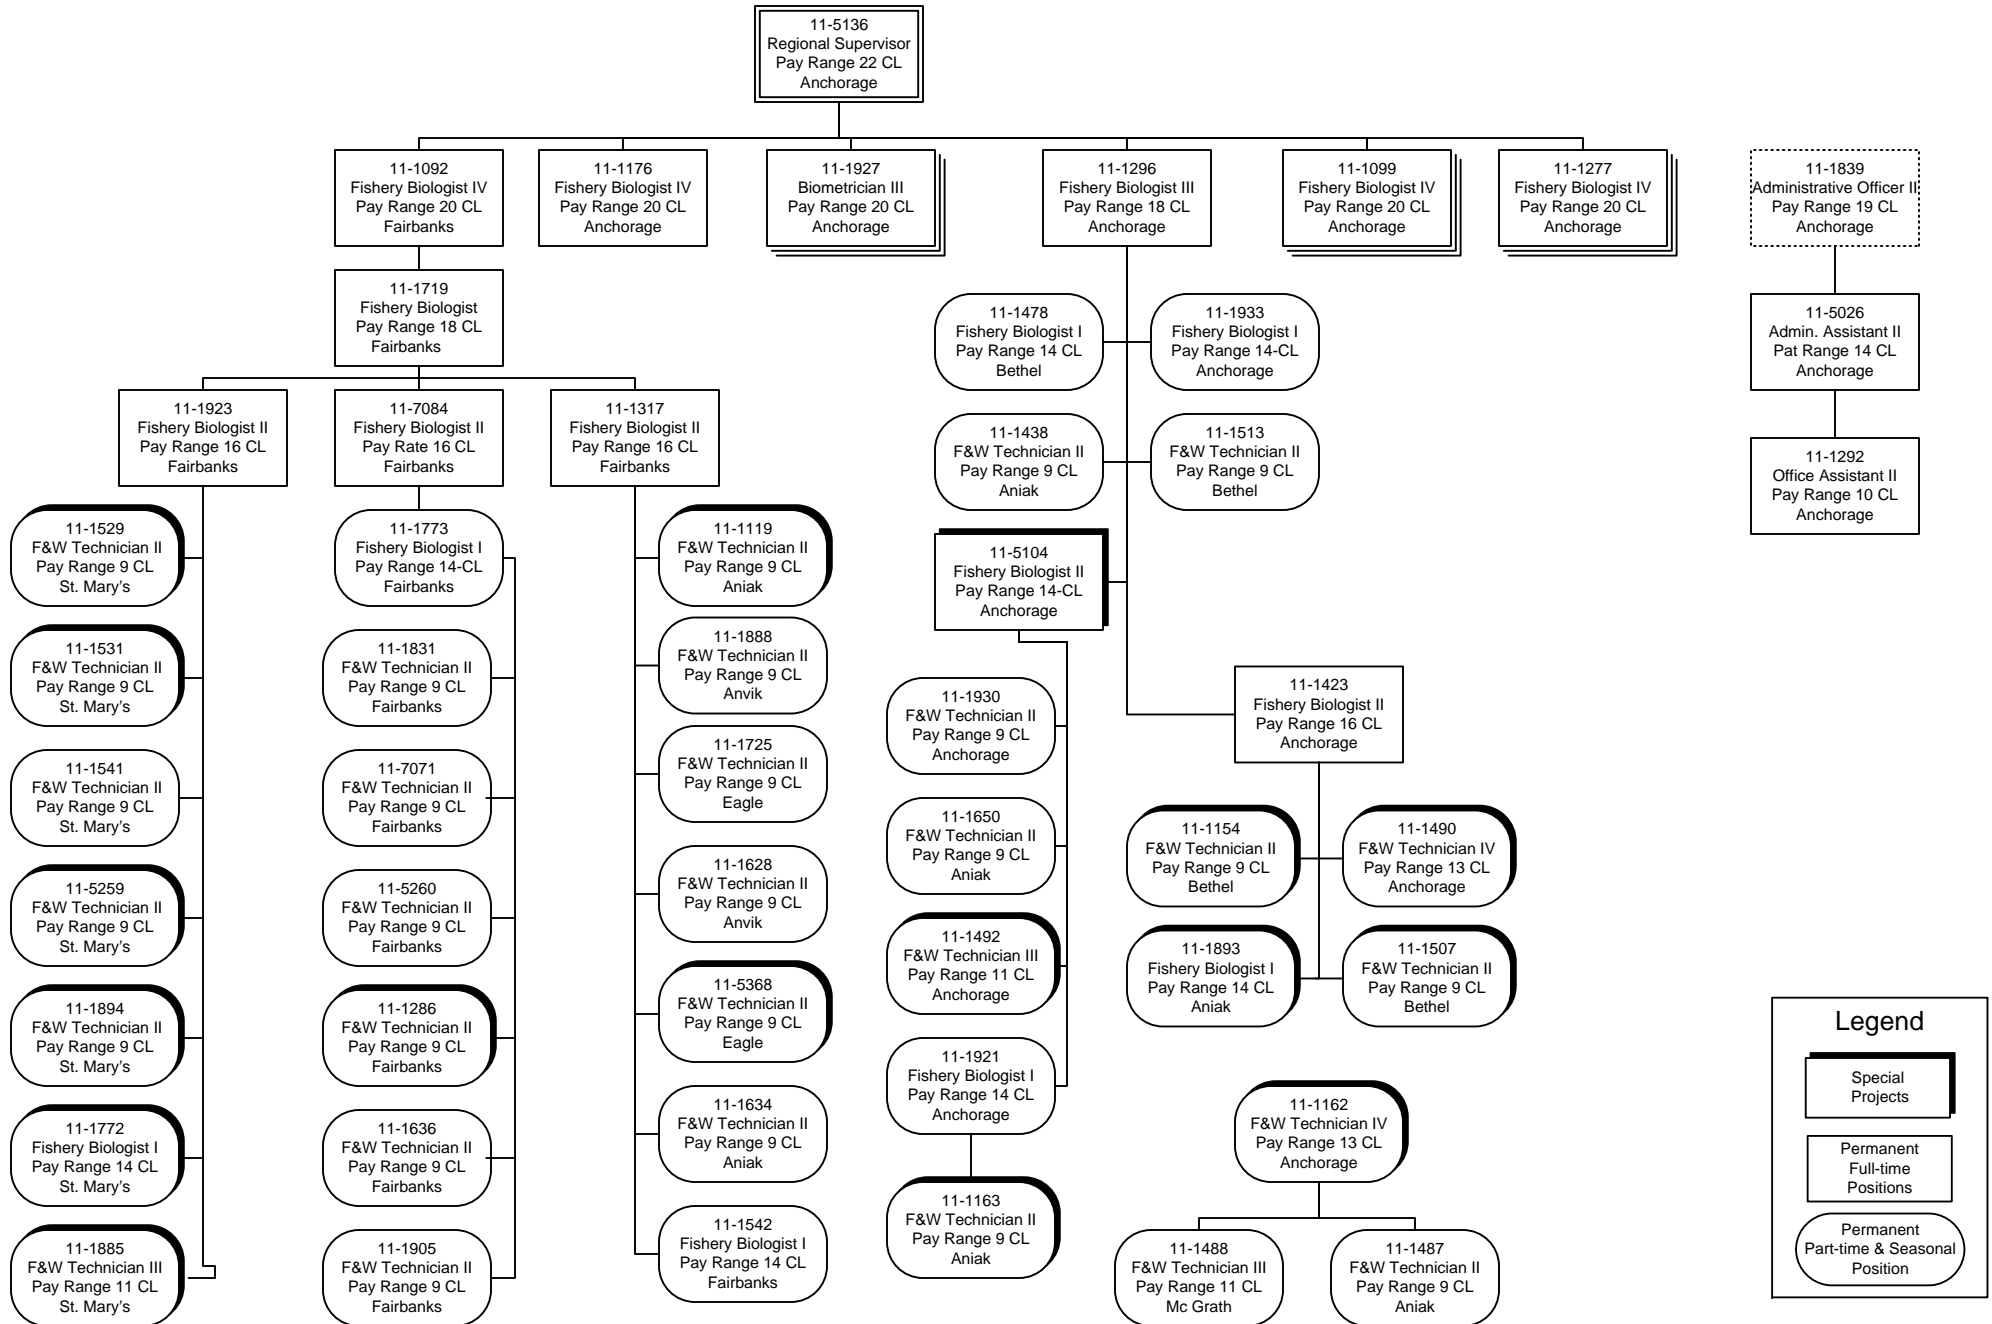

Division of Commercial Fisheries
 Arctic-Yukon-Kuskokwim (AYK) Fisheries Management Component
 FY2013 Governor's Request

AYK Fisheries Management Component- Chart 1

Division of Commercial Fisheries
 Arctic-Yukon-Kuskokwim (AYK) Fisheries Management Component
 FY2013 Governor's Request

Division of Commercial Fisheries
 Arctic-Yukon-Kuskokwim (AYK) Fisheries Management Component
 FY2013 Governor's Request

Division of Commercial Fisheries
 Arctic-Yukon-Kuskokwim (AYK) Fisheries Management Component
 FY2013 Governor's Request