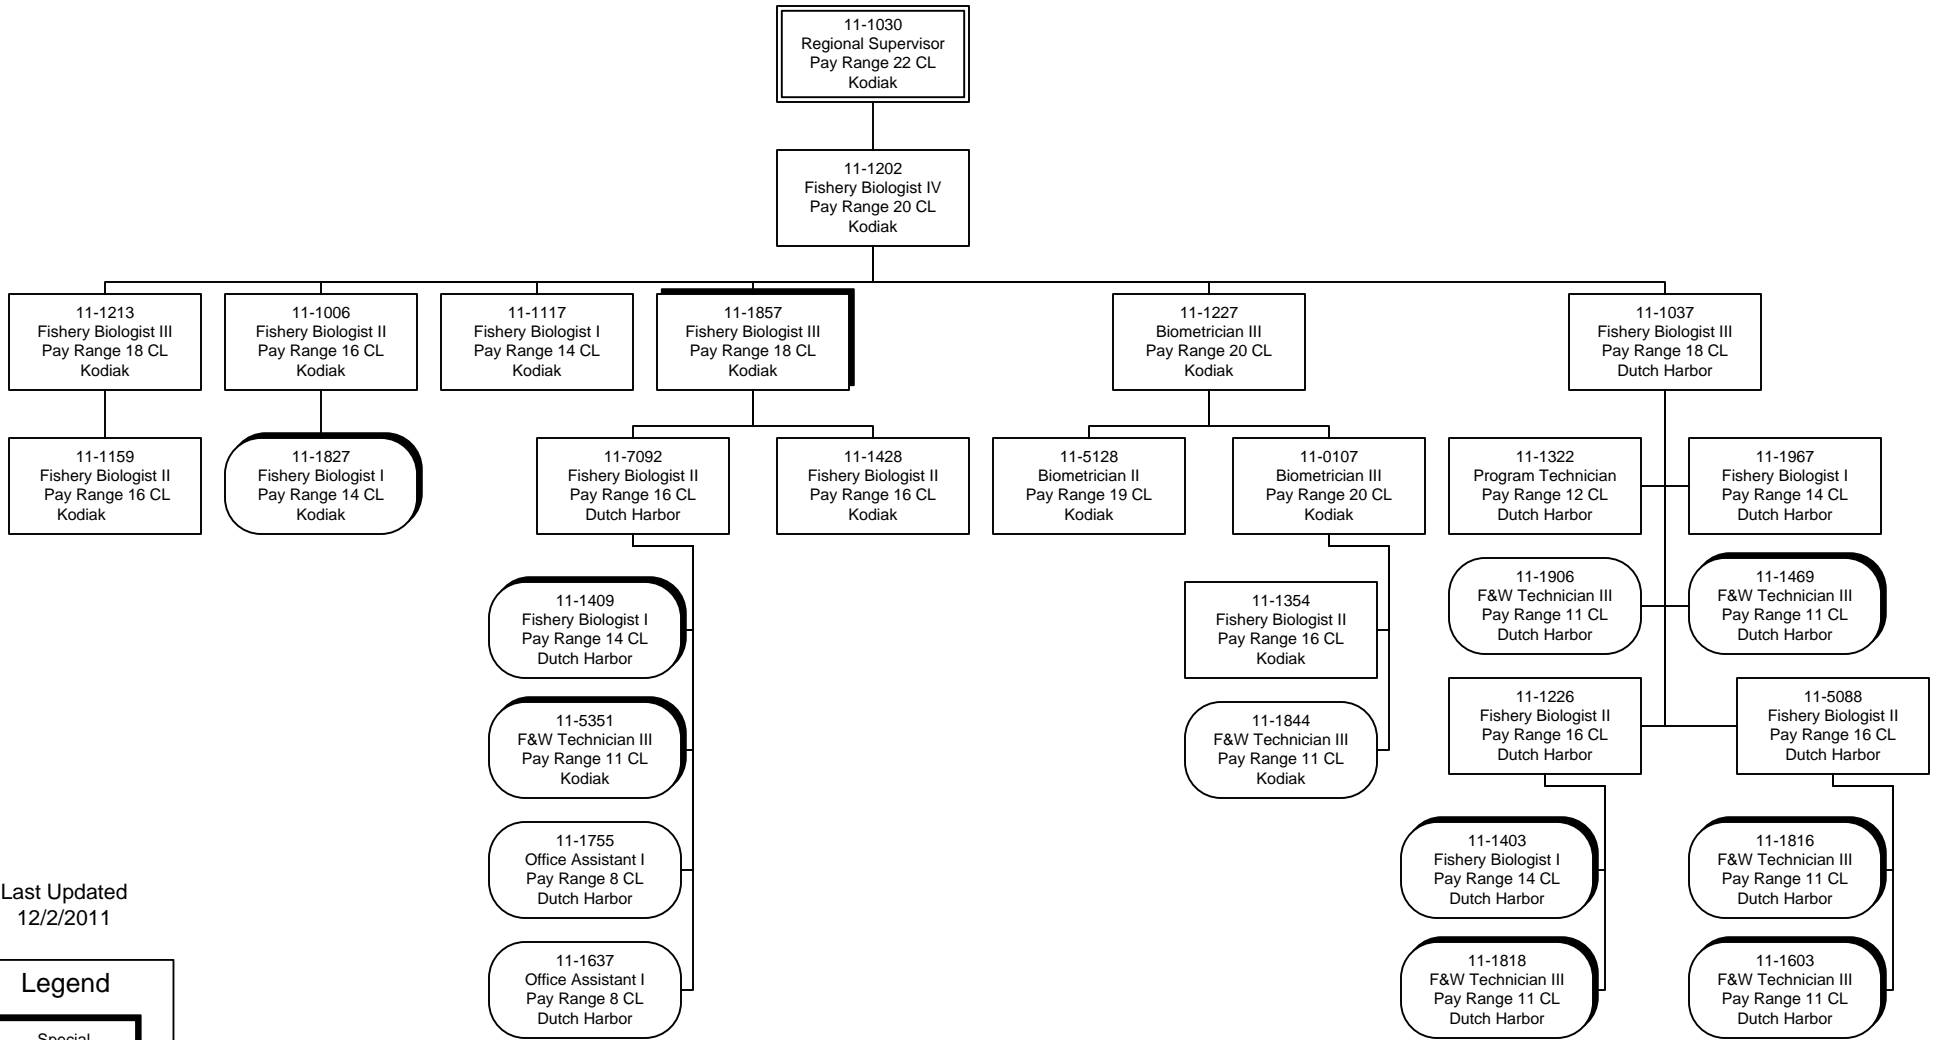

Division of Commercial Fisheries
 Westward Region Fisheries Management Component
 FY2013 Governor's Request

Last Updated
12/2/2011

Legend

Special Projects

Permanent Full-time Positions

Permanent Part-time & Seasonal Position

Division of Commercial Fisheries
 Westward Region Fisheries Management Component
 FY2013 Governor's Request

Last Updated
12/2/2011

Division of Commercial Fisheries
 Westward Region Fisheries Management Component
 FY2013 Governor's Request

Last Updated
12/2/2011

Division of Commercial Fisheries
Westward Region Fisheries Management Component
FY2013 Governor's Request

Last Updated
12/2/2011