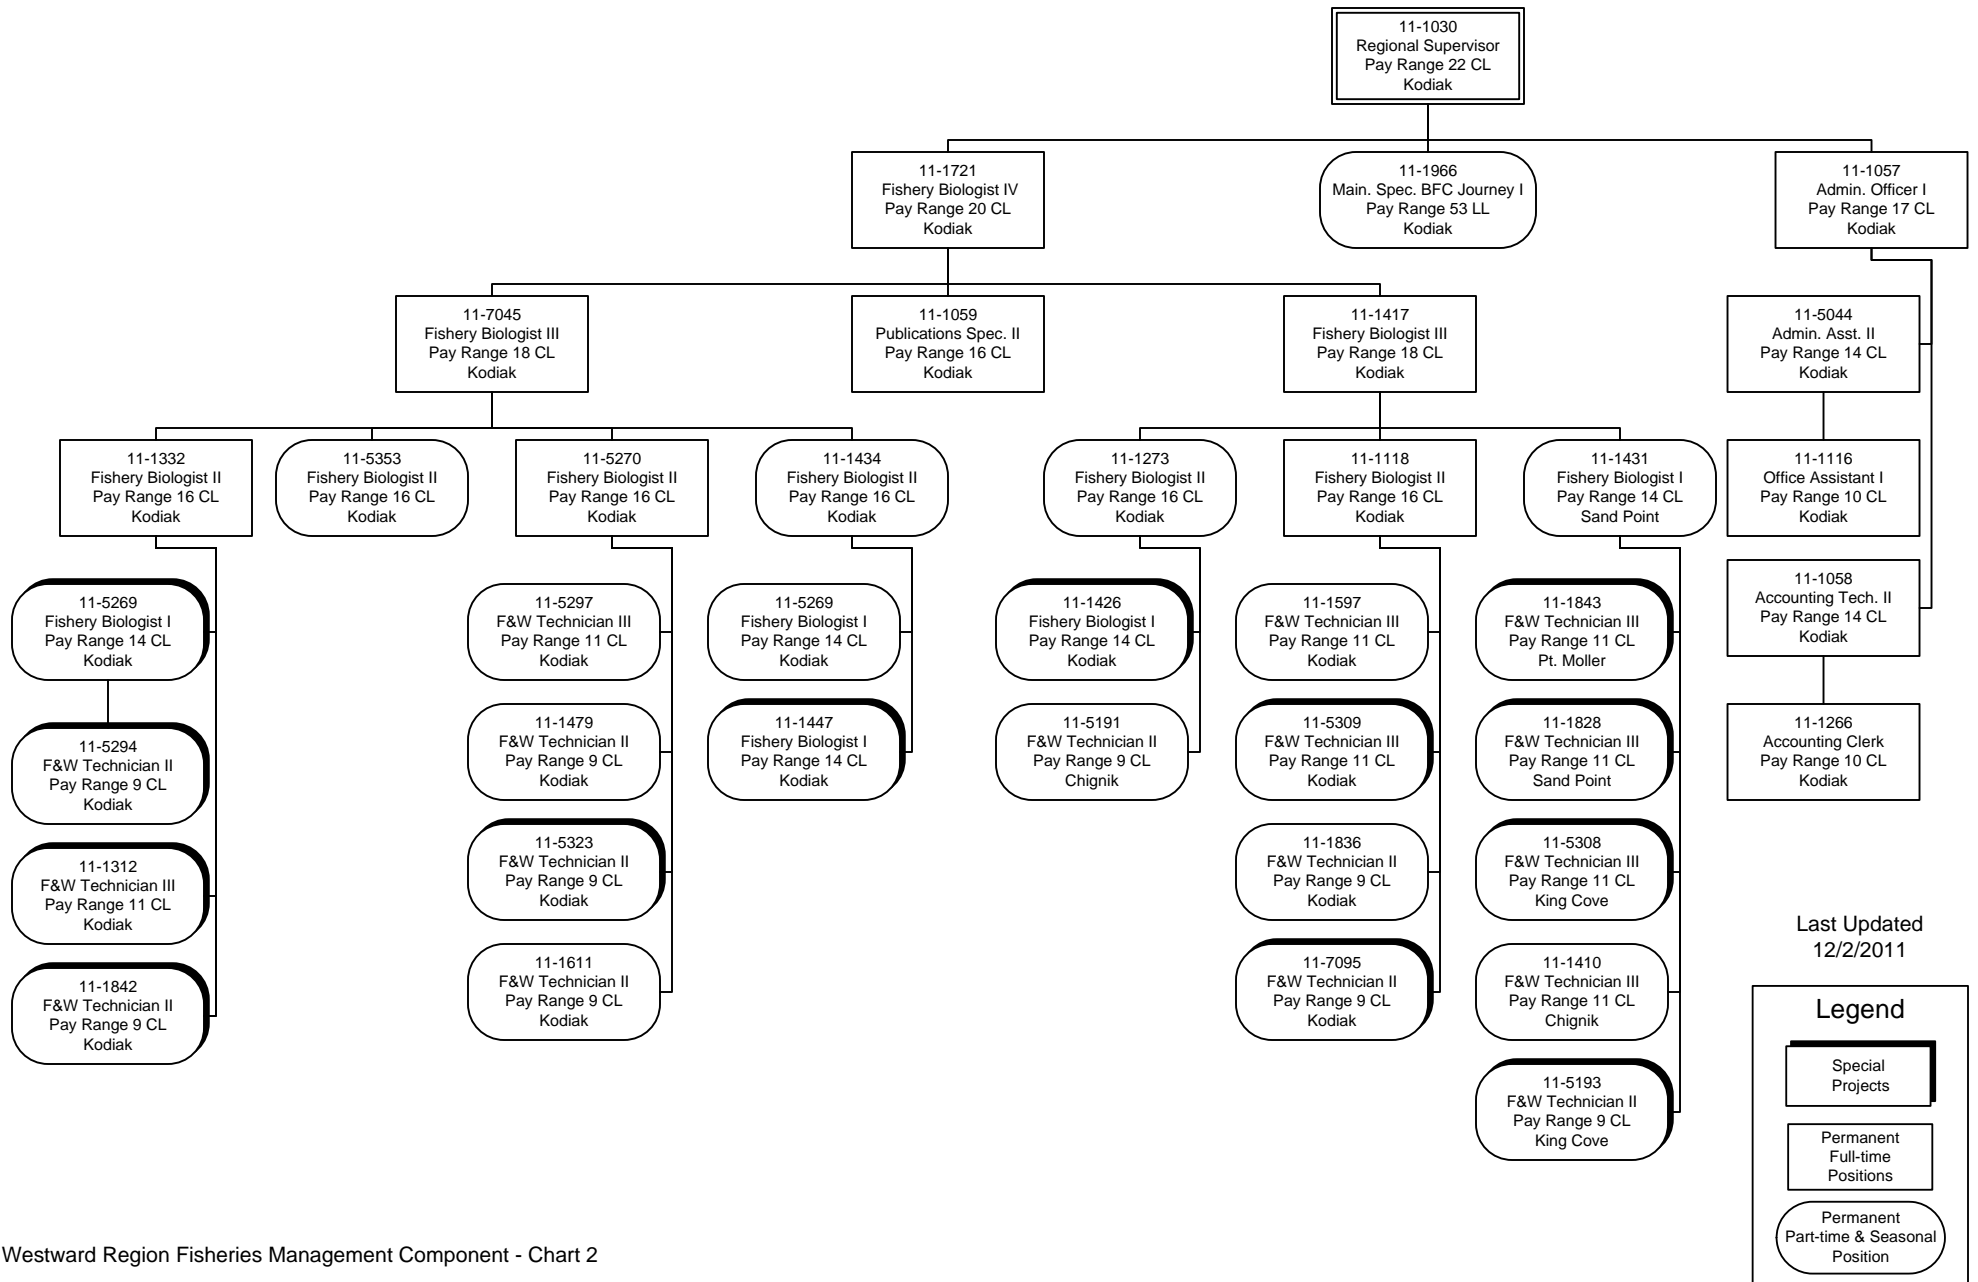

Division of Commercial Fisheries
 Westward Region Fisheries Management Component
 FY2013 Governor's Request

Last Updated
12/2/2011

Legend

Special Projects

Permanent Full-time Positions

Permanent Part-time & Seasonal Position

Division of Commercial Fisheries
 Westward Region Fisheries Management Component
 FY2013 Governor's Request

Last Updated
12/2/2011

Division of Commercial Fisheries
 Westward Region Fisheries Management Component
 FY2013 Governor's Request

Last Updated
12/2/2011

Division of Commercial Fisheries
Westward Region Fisheries Management Component
FY2013 Governor's Request

Last Updated
12/2/2011