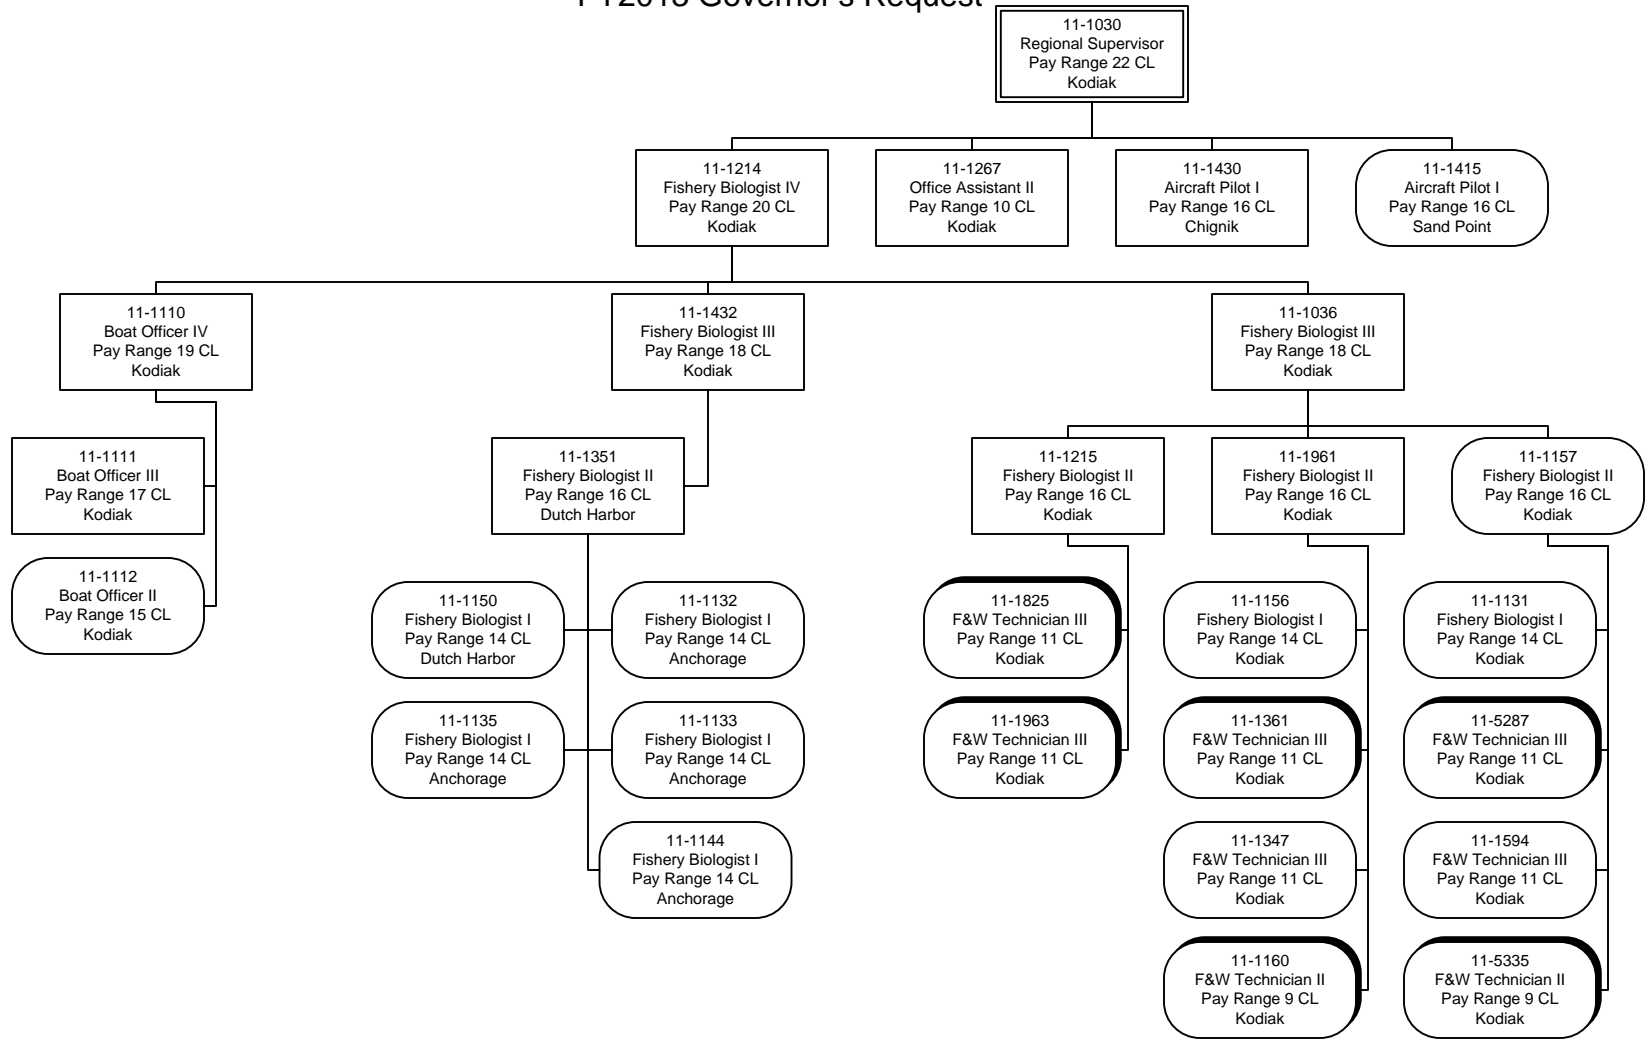

Division of Commercial Fisheries
 Westward Region Fisheries Management Component
 FY2013 Governor's Request

Last Updated
12/2/2011

Legend

Special Projects

Permanent Full-time Positions

Permanent Part-time & Seasonal Position

Division of Commercial Fisheries
 Westward Region Fisheries Management Component
 FY2013 Governor's Request

Last Updated
12/2/2011

Division of Commercial Fisheries
 Westward Region Fisheries Management Component
 FY2013 Governor's Request

Last Updated
12/2/2011

Division of Commercial Fisheries
Westward Region Fisheries Management Component
FY2013 Governor's Request

Last Updated
12/2/2011