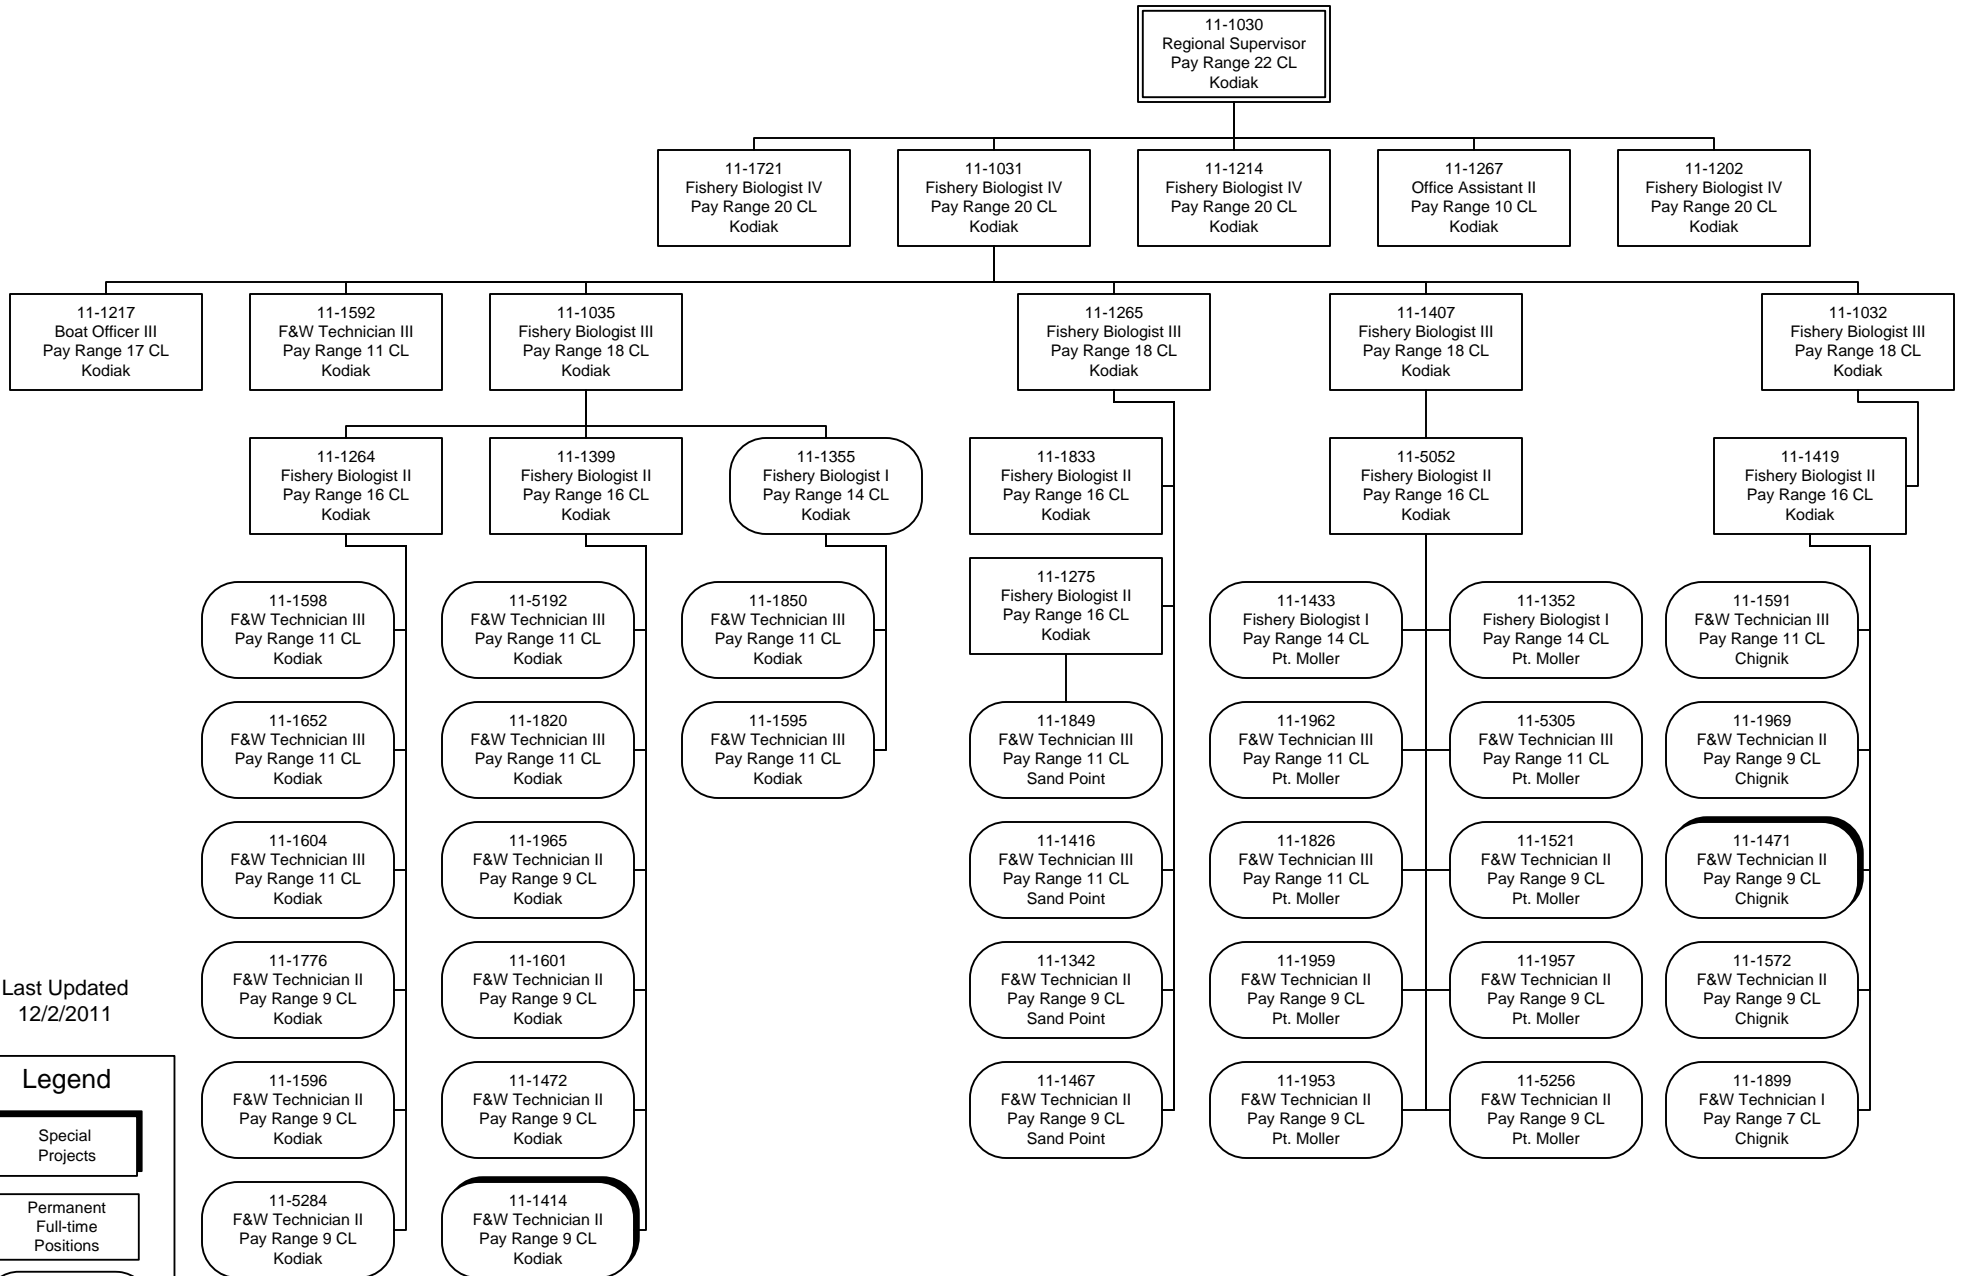

Division of Commercial Fisheries
 Westward Region Fisheries Management Component
 FY2013 Governor's Request

Last Updated
12/2/2011

Legend

Special Projects

Permanent Full-time Positions

Permanent Part-time & Seasonal Position

Division of Commercial Fisheries
 Westward Region Fisheries Management Component
 FY2013 Governor's Request

Last Updated
12/2/2011

Division of Commercial Fisheries
 Westward Region Fisheries Management Component
 FY2013 Governor's Request

Last Updated
12/2/2011

Division of Commercial Fisheries
Westward Region Fisheries Management Component
FY2013 Governor's Request

Last Updated
12/2/2011