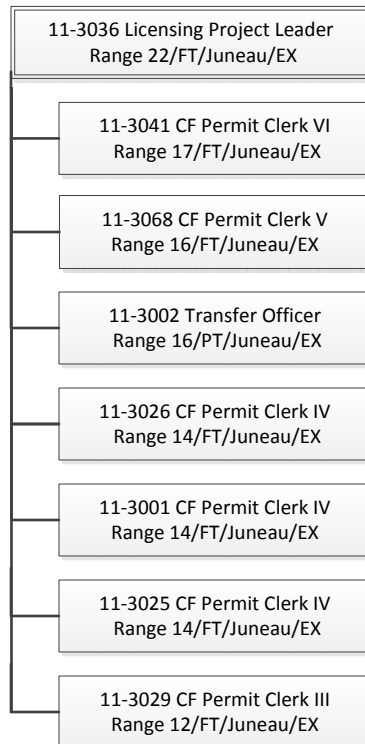

Commercial Fisheries (Limited) Entry Commission

(Administratively attached to the Department of Fish and Game)

Adjudications

Licensing

Research

Information Technology