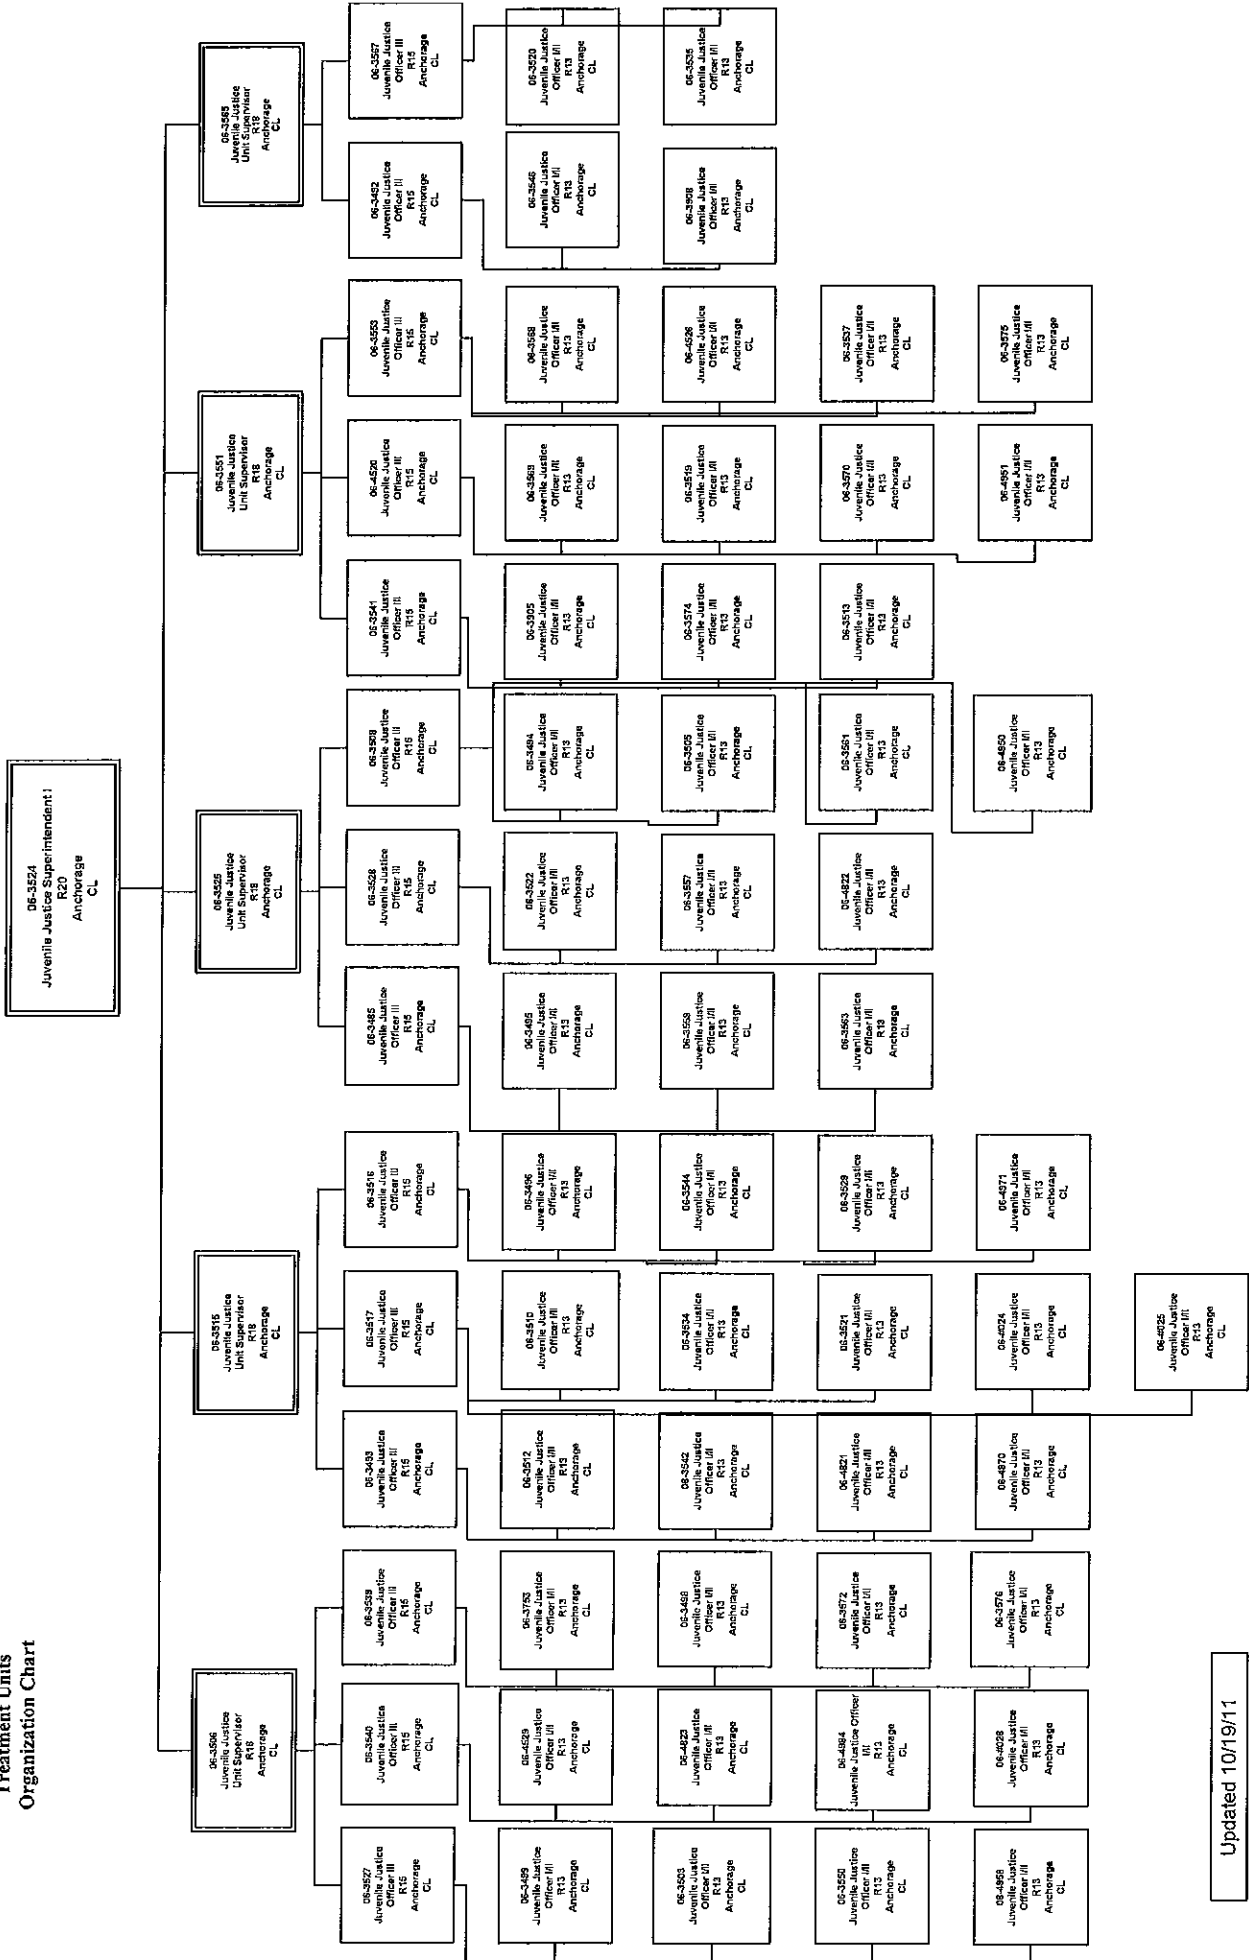

Department of Health & Social Services
 Division of Juvenile Justice
 McLaughlin Youth Center
 Leadership
 Organization Chart

Department of Health & Social Services
 Division of Juvenile Justice
 McLaughlin Youth Center
 Administrative Support
 Organization Chart

Department of Health & Social Services
 Division of Juvenile Justice
 McLaughlin Youth Center
 Treatment Units
 Organization Chart

Updated 10/19/11