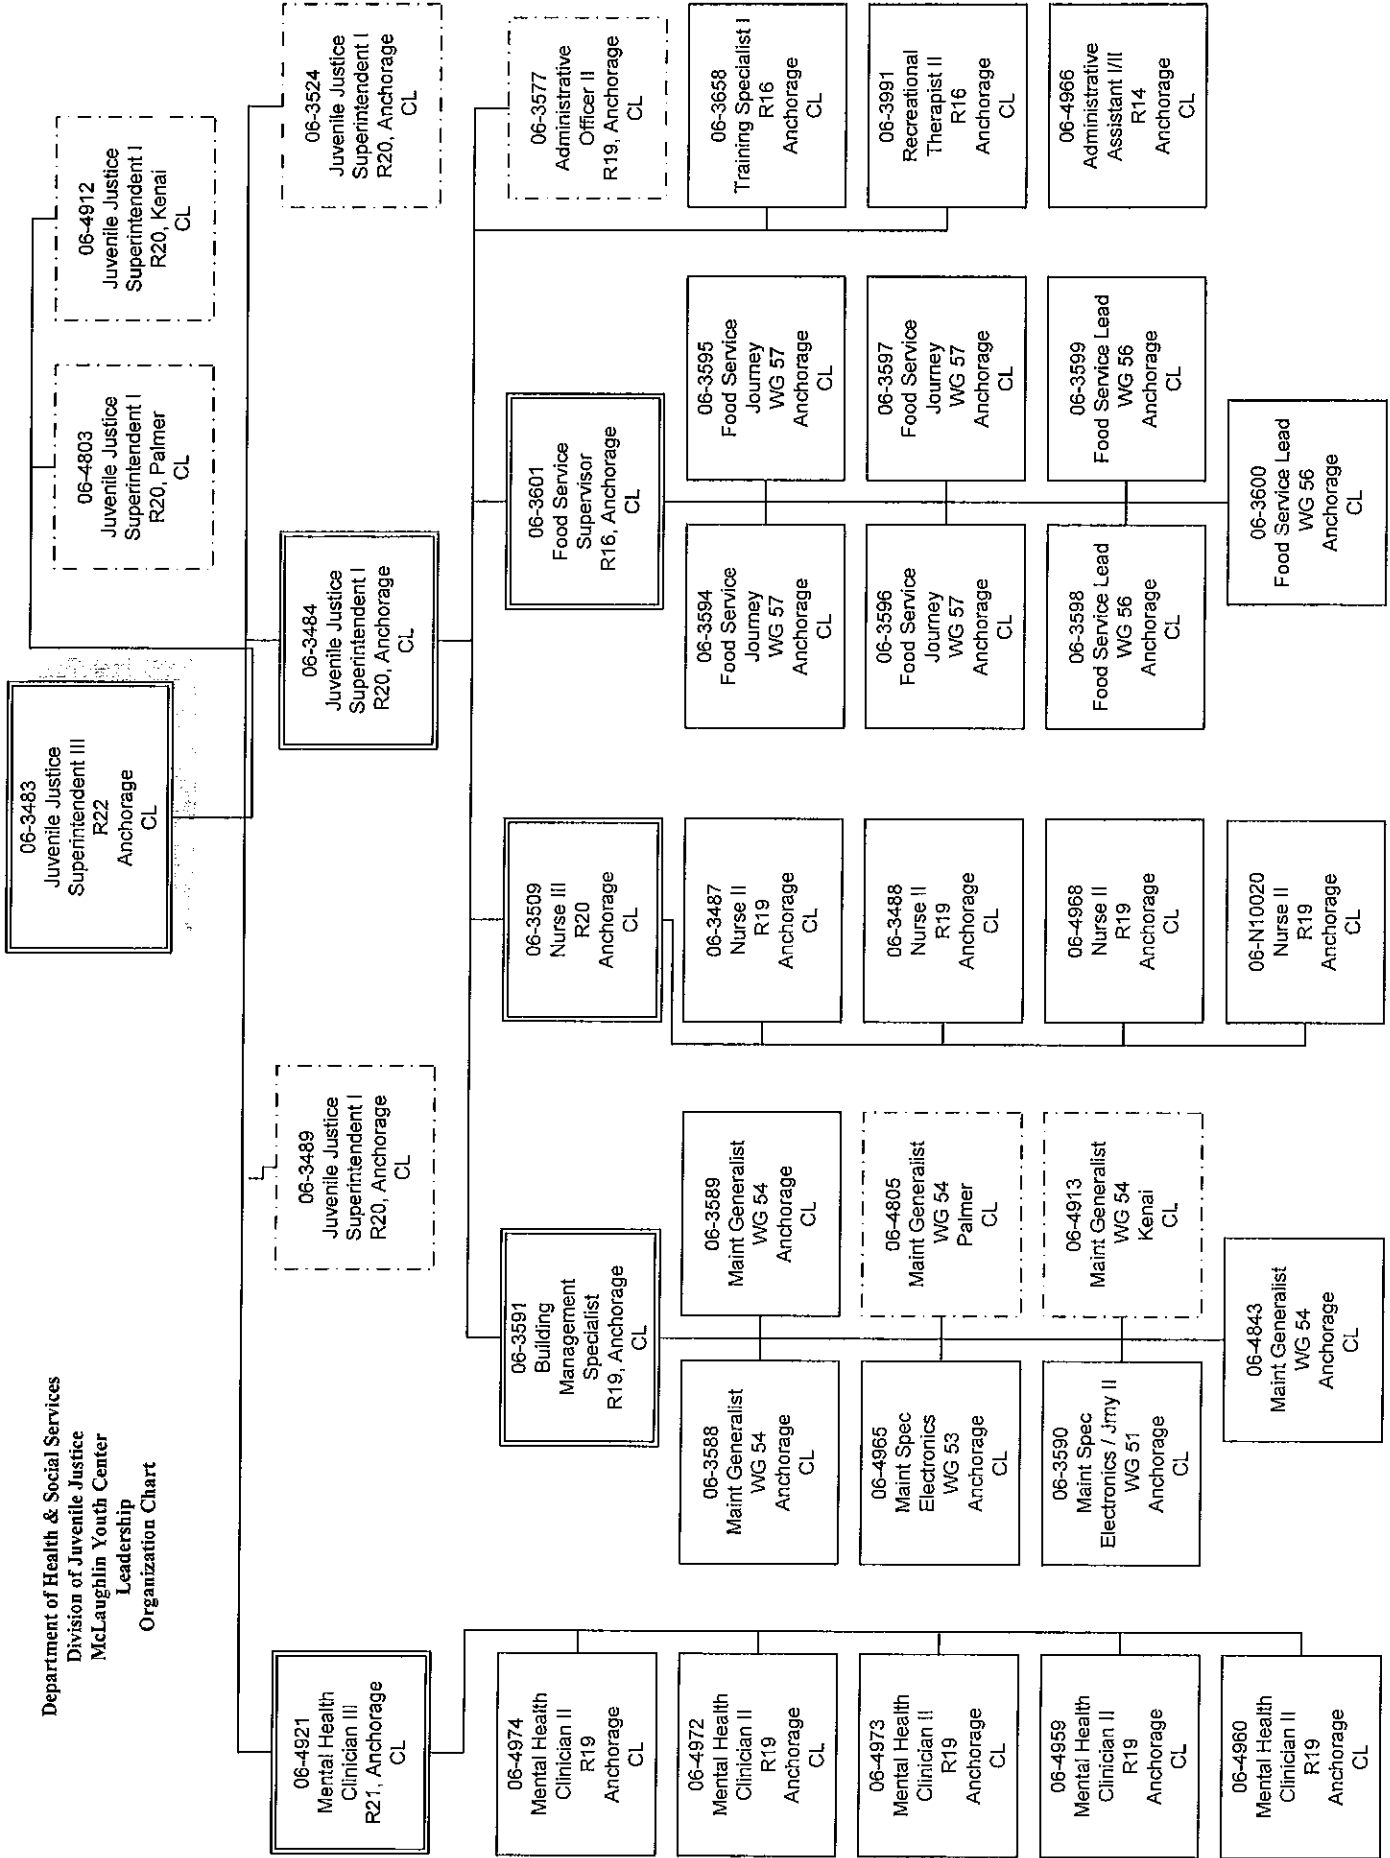

Department of Health & Social Services
 Division of Juvenile Justice
 McLaughlin Youth Center
 Leadership
 Organization Chart

Department of Health & Social Services
 Division of Juvenile Justice
 McLaughlin Youth Center
 Administrative Support
 Organization Chart

Department of Health & Social Services
 Division of Juvenile Justice
 McLaughlin Youth Center
 Treatment Units
 Organization Chart

Updated 10/19/11