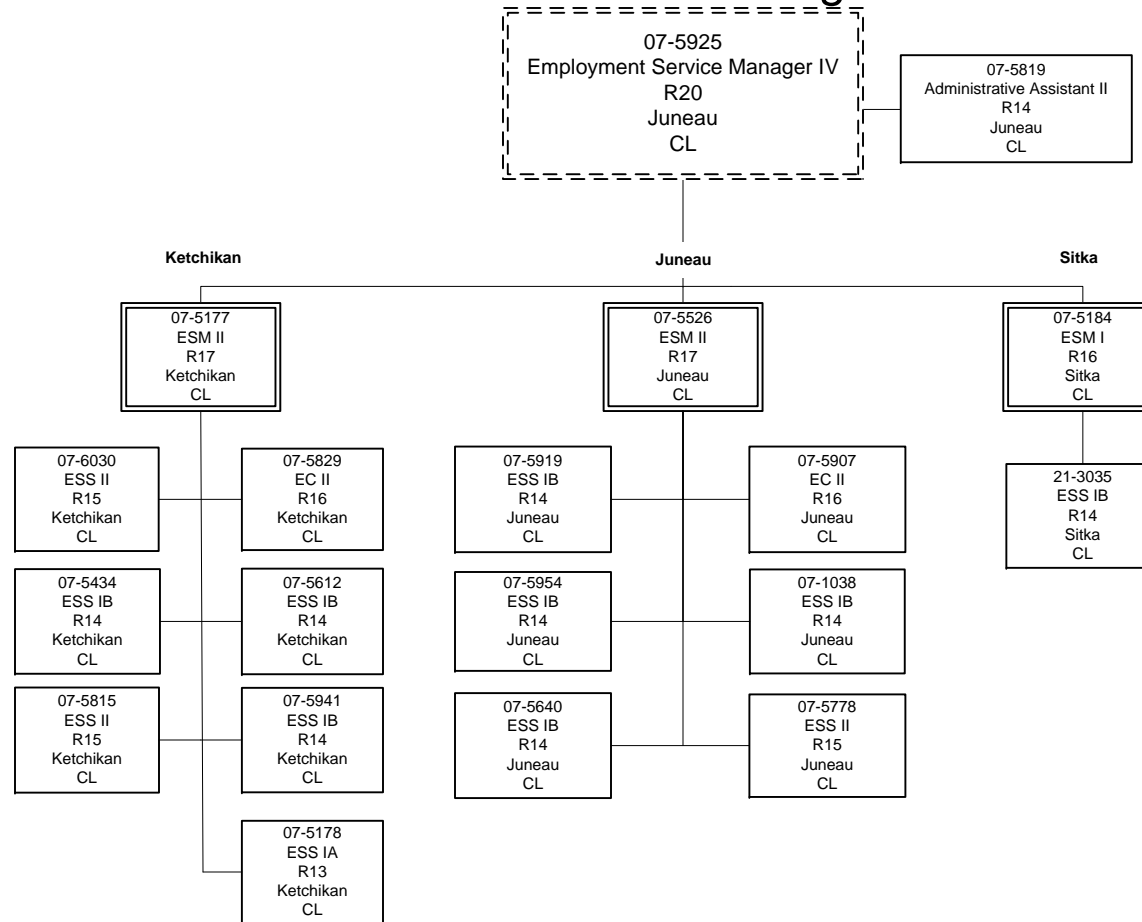

Department of Labor and Workforce Development

Employment Security Division

Employment & Training Services

Central Region

ESM = Employment Service Manager
 ESS = Employment Security Specialist
 EC = Employment Counselor

Department of Labor and Workforce Development

Employment Security Division

Employment & Training Services

Peninsula Region

ESM = Employment Service Manager
 ESS = Employment Security Specialist
 EC = Employment Counselor

Department of Labor and Workforce Development

Employment Security Division

Employment & Training Services

Southeast Region

ESM = Employment Service Manager
 ESS = Employment Security Specialist
 EC = Employment Counselor

Department of Labor and Workforce Development

Employment Security Division

Employment & Training Services

Northern Region

ESM = Employment Service Manager
 ESS = Employment Security Specialist
 EC = Employment Counselor