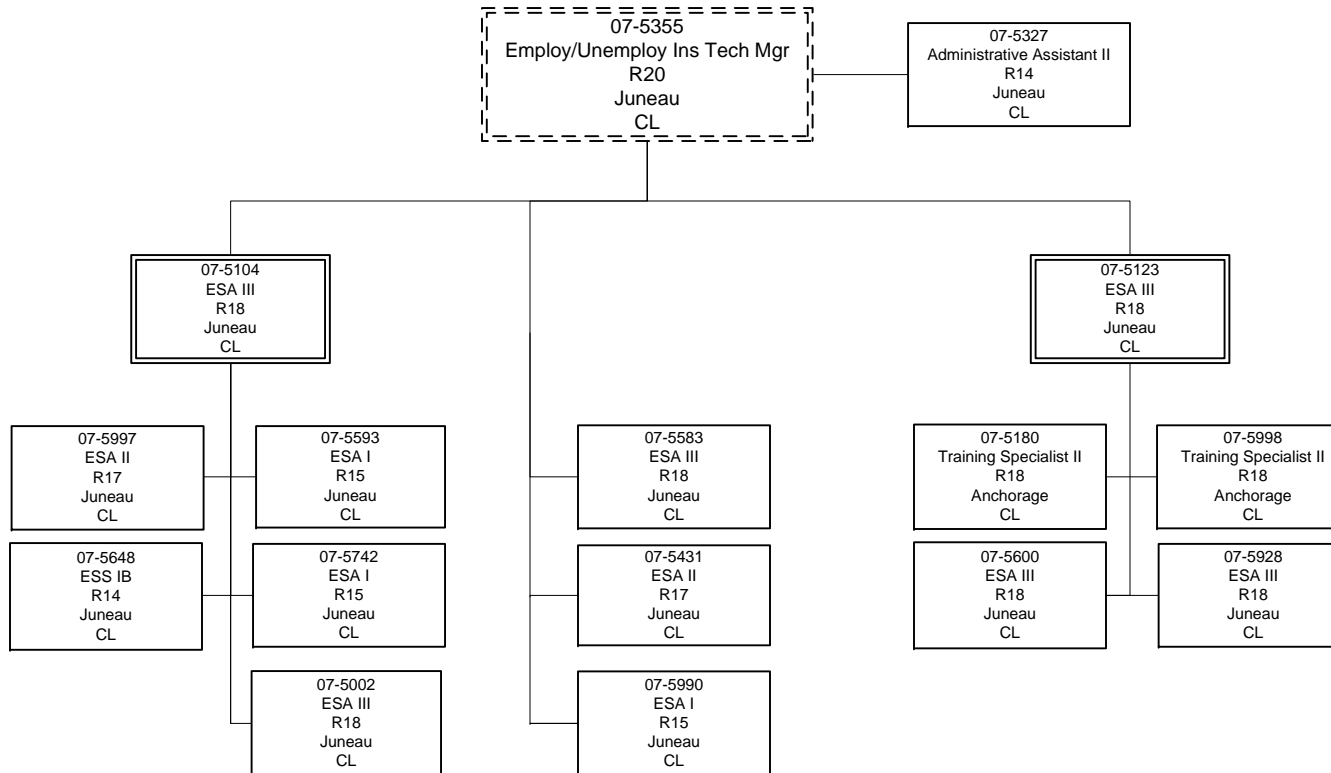

Department of Labor and Workforce Development

Employment Security Division

Employment & Training Services

Employment & Training Technical Unit

ESS = Employment Security Specialist
ESA = Employment Security Analyst