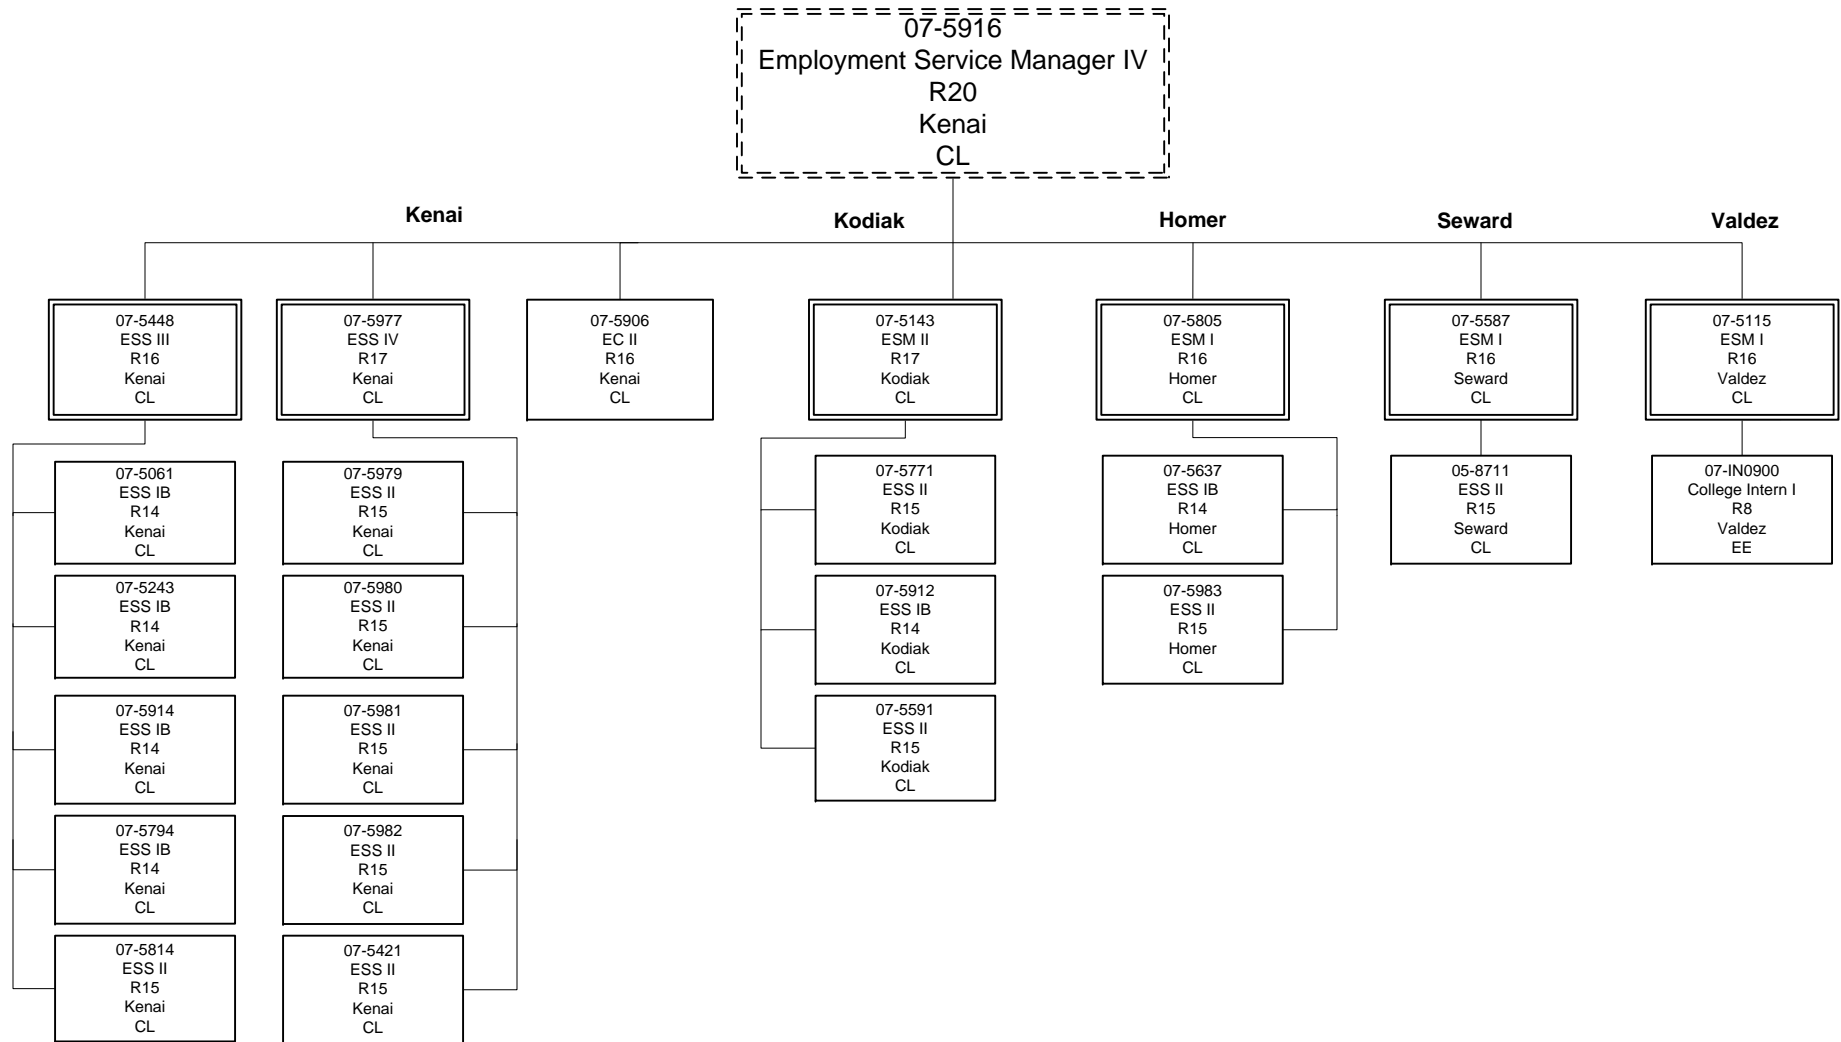

Department of Labor and Workforce Development

Employment Security Division

Employment & Training Services

Central Region

ESM = Employment Service Manager
 ESS = Employment Security Specialist
 EC = Employment Counselor

Department of Labor and Workforce Development

Employment Security Division

Employment & Training Services

Peninsula Region

ESM = Employment Service Manager
 ESS = Employment Security Specialist
 EC = Employment Counselor