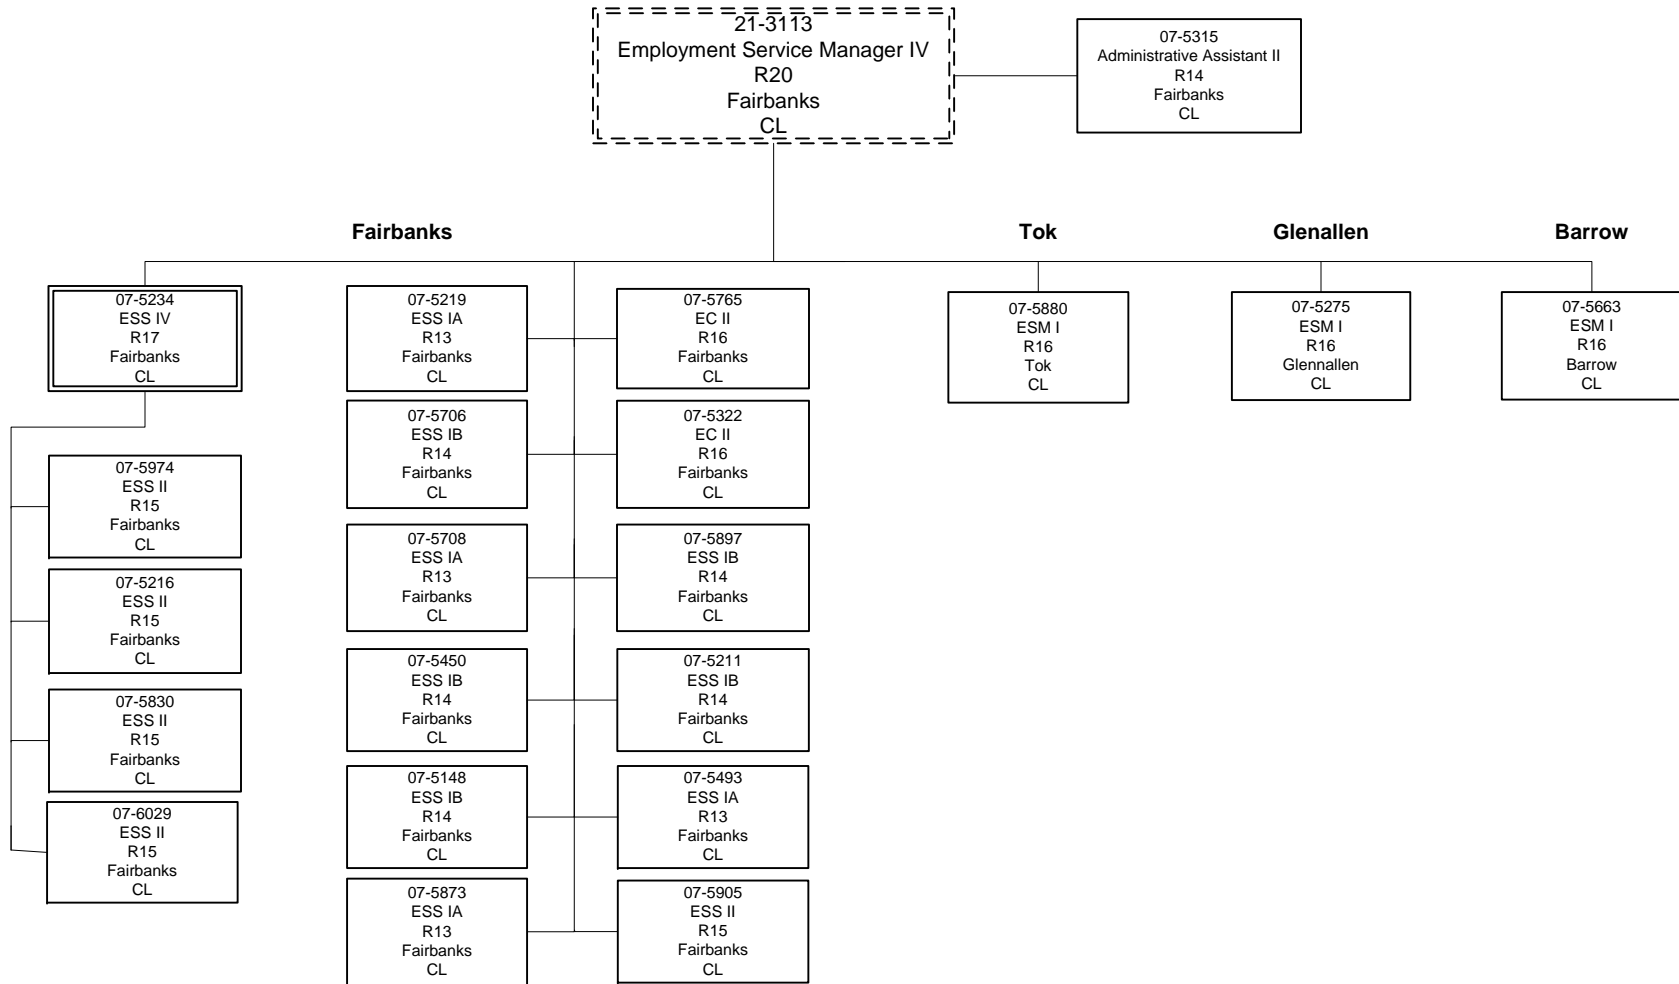

Department of Labor and Workforce Development

Employment Security Division

Employment & Training Services

Peninsula Region

ESM = Employment Service Manager
 ESS = Employment Security Specialist
 EC = Employment Counselor

Department of Labor and Workforce Development

Employment Security Division

Employment & Training Services

Southeast Region

ESM = Employment Service Manager
 ESS = Employment Security Specialist
 EC = Employment Counselor

Department of Labor and Workforce Development

Employment Security Division

Employment & Training Services

Northern Region

ESM = Employment Service Manager
 ESS = Employment Security Specialist
 EC = Employment Counselor