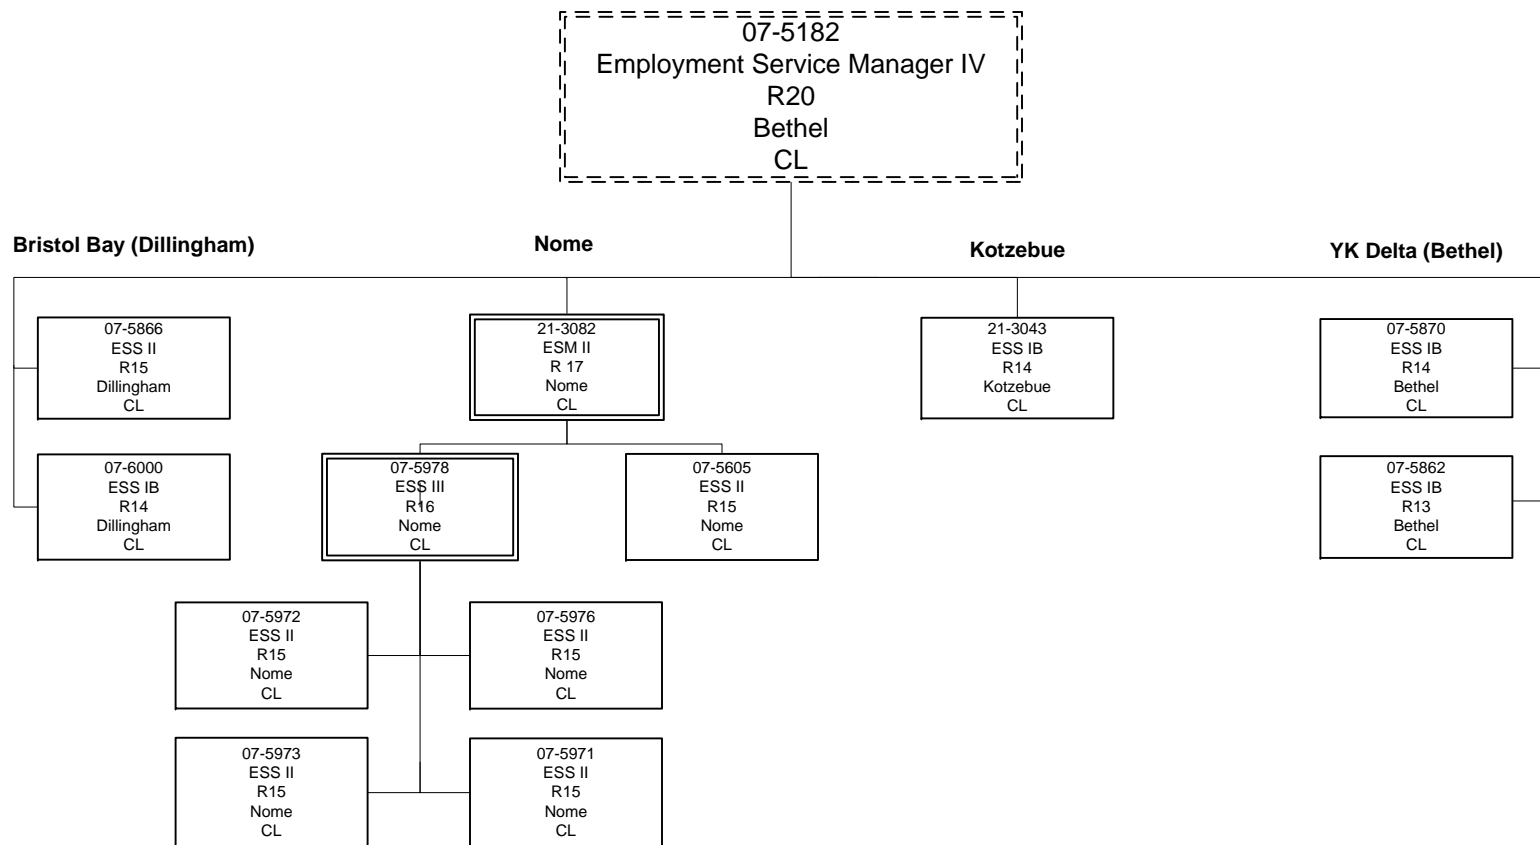

Department of Labor and Workforce Development

Employment Security Division

Employment & Training Services

Coastal/Western Region

ESM = Employment Service Manager
ESS = Employment Security Specialist