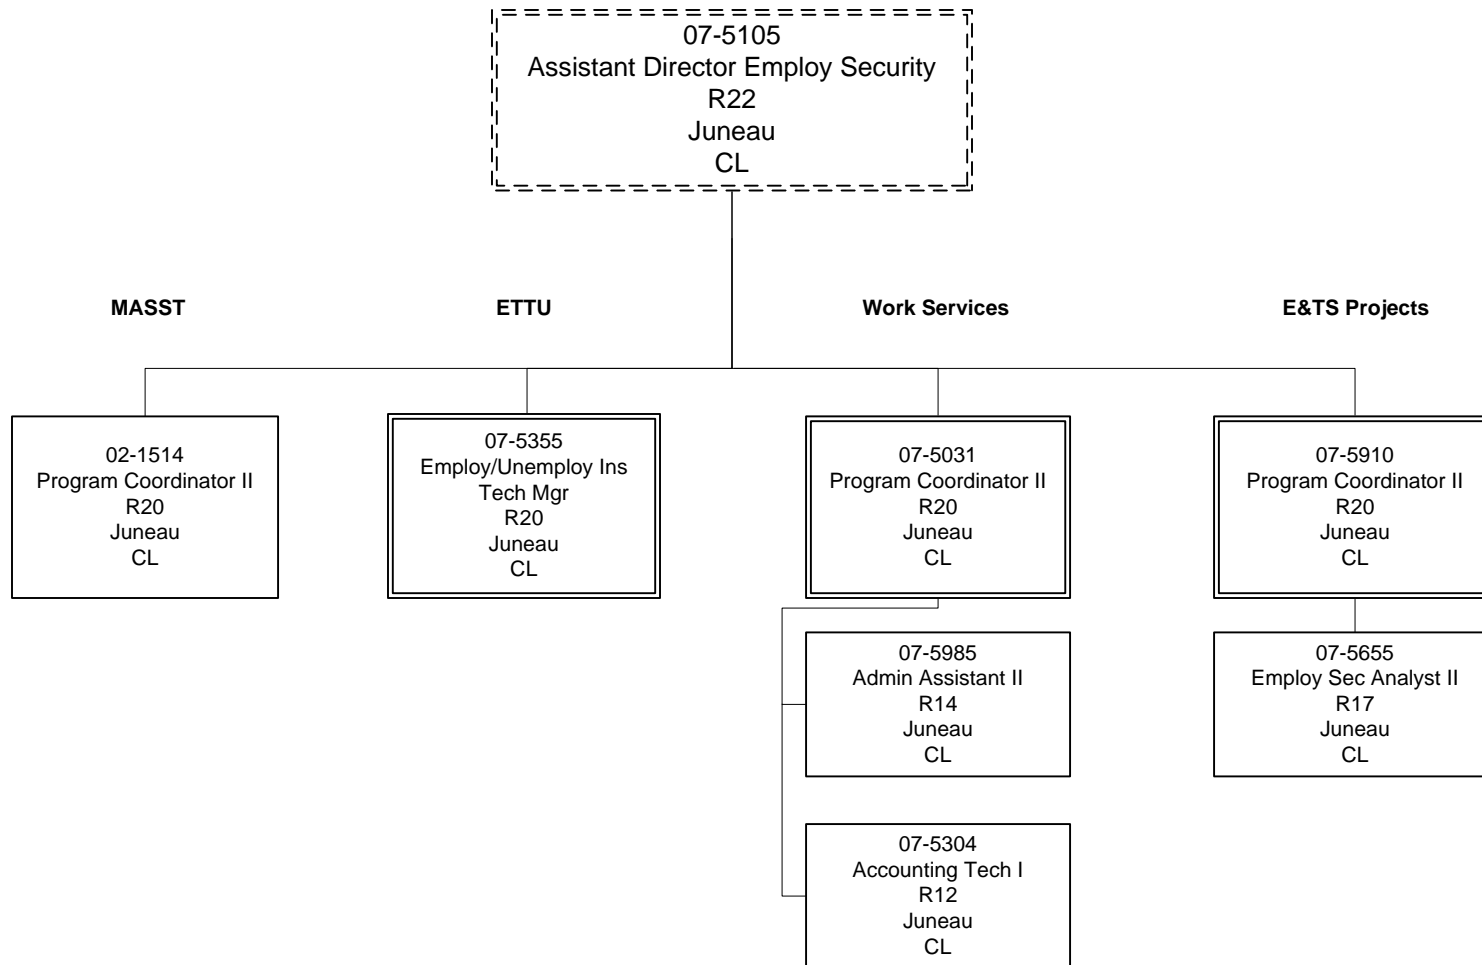

Department of Labor and Workforce Development
Employment Security Division
Employment & Training Services
Grants & Program Support