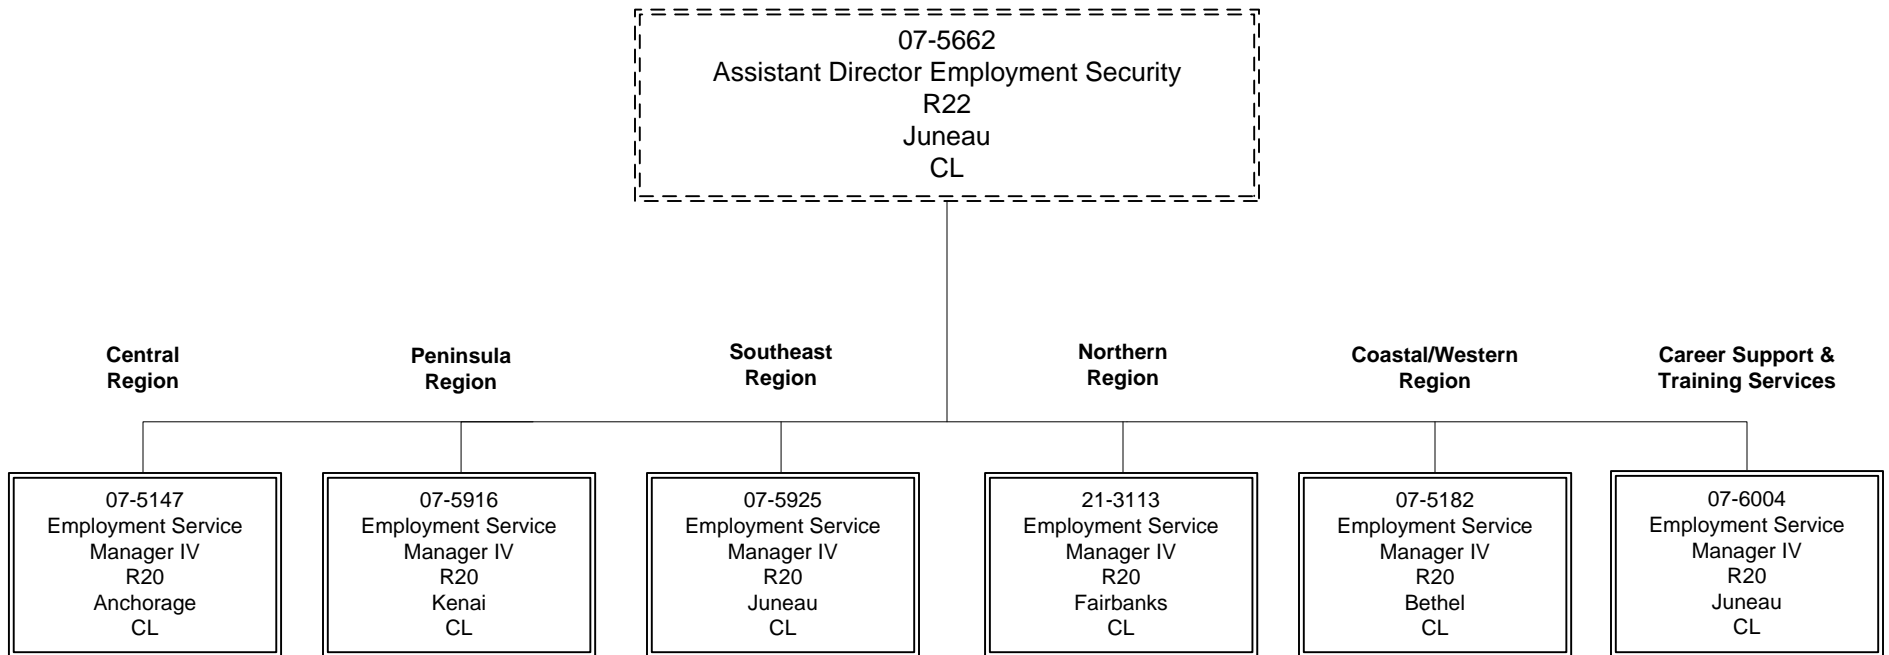

Department of Labor and Workforce Development

Employment Security Division

Employment & Training Services

Central Region

ESM = Employment Service Manager
 ESS = Employment Security Specialist
 EC = Employment Counselor

Department of Labor and Workforce Development

Employment Security Division

Employment & Training Services

Peninsula Region

ESM = Employment Service Manager
 ESS = Employment Security Specialist
 EC = Employment Counselor