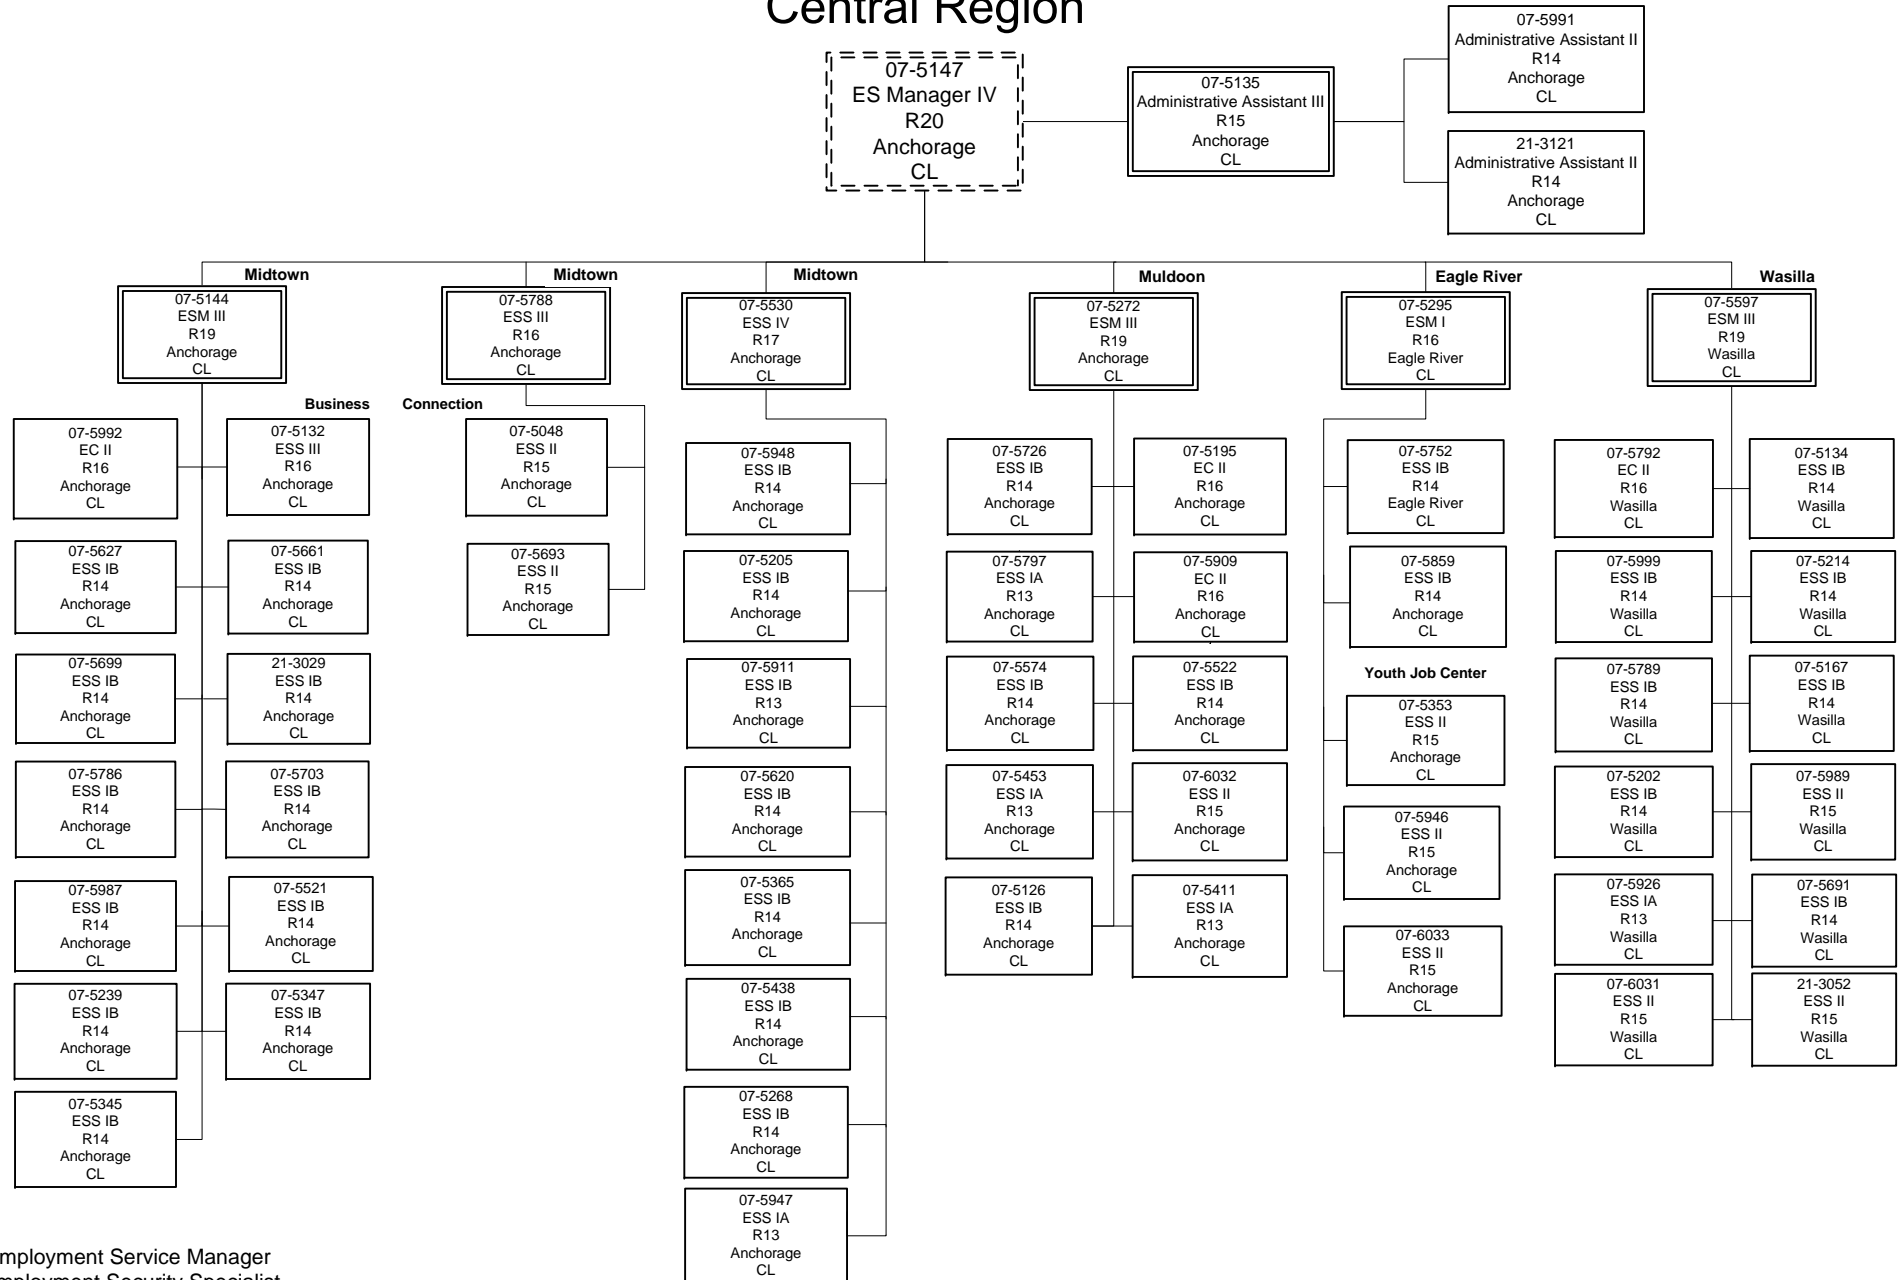

Employment & Training Services

Employment & Training Technical Unit

ESS = Employment Security Specialist
 ESA = Employment Security Analyst

Department of Labor and Workforce Development
Employment Security Division
Employment & Training Services
Employment Services

Department of Labor and Workforce Development

Employment Security Division

Employment & Training Services

Central Region

ESM = Employment Service Manager
 ESS = Employment Security Specialist
 EC = Employment Counselor

Department of Labor and Workforce Development

Employment Security Division

Employment & Training Services

Peninsula Region

ESM = Employment Service Manager
 ESS = Employment Security Specialist
 EC = Employment Counselor

Department of Labor and Workforce Development

Employment Security Division

Employment & Training Services

Southeast Region

ESM = Employment Service Manager
 ESS = Employment Security Specialist
 EC = Employment Counselor