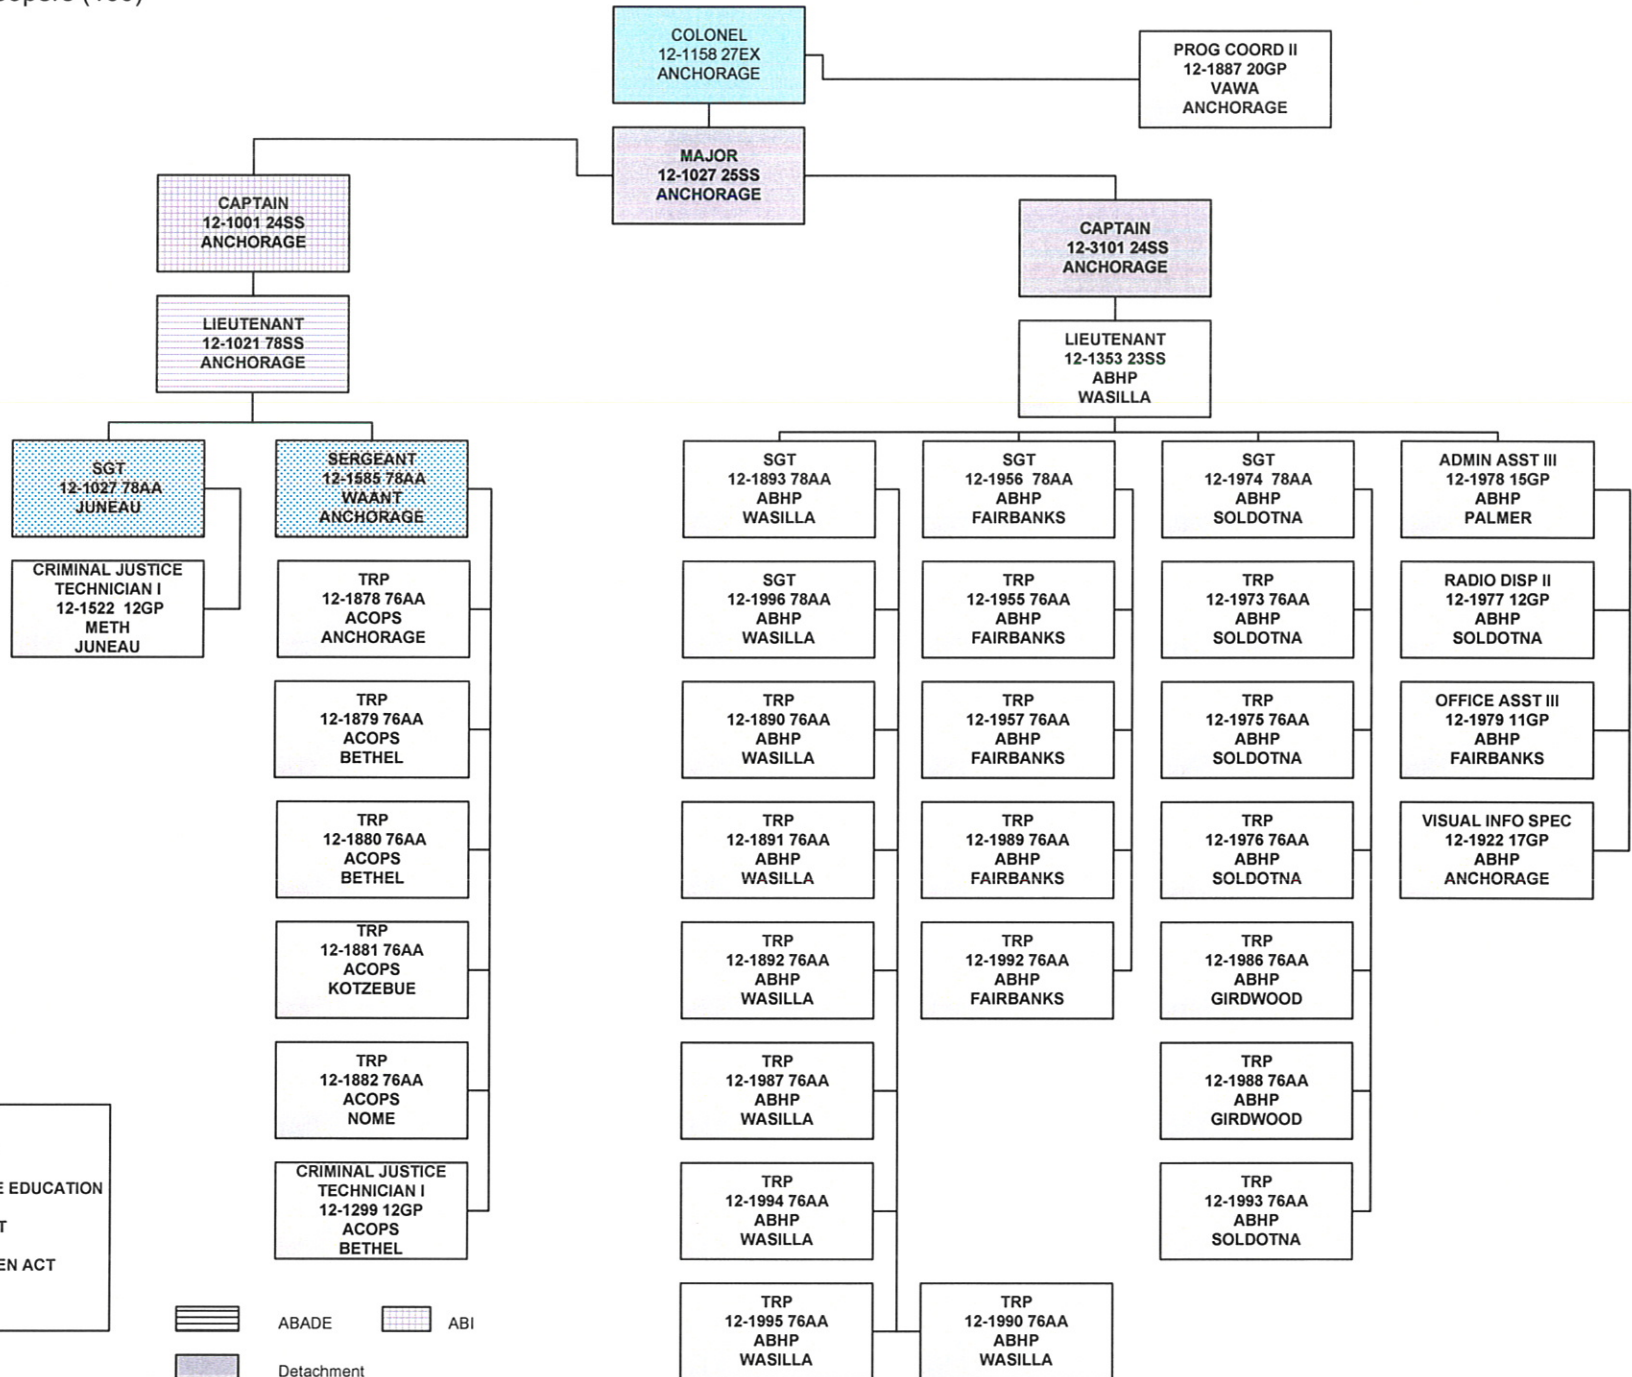

ORGANIZATIONAL CHART

ACOPS – ALCOHOL INTERDICTION  
 DARE – DRUG ABUSE RESISTANCE EDUCATION  
 METH- METHAMPHETAMINE GRANT  
 VAWA – VIOLENCE AGAINST WOMEN ACT

- ABADE
- ABI
- Detachment
- Director's Office
- Narcotics Task Force
- Special Projects