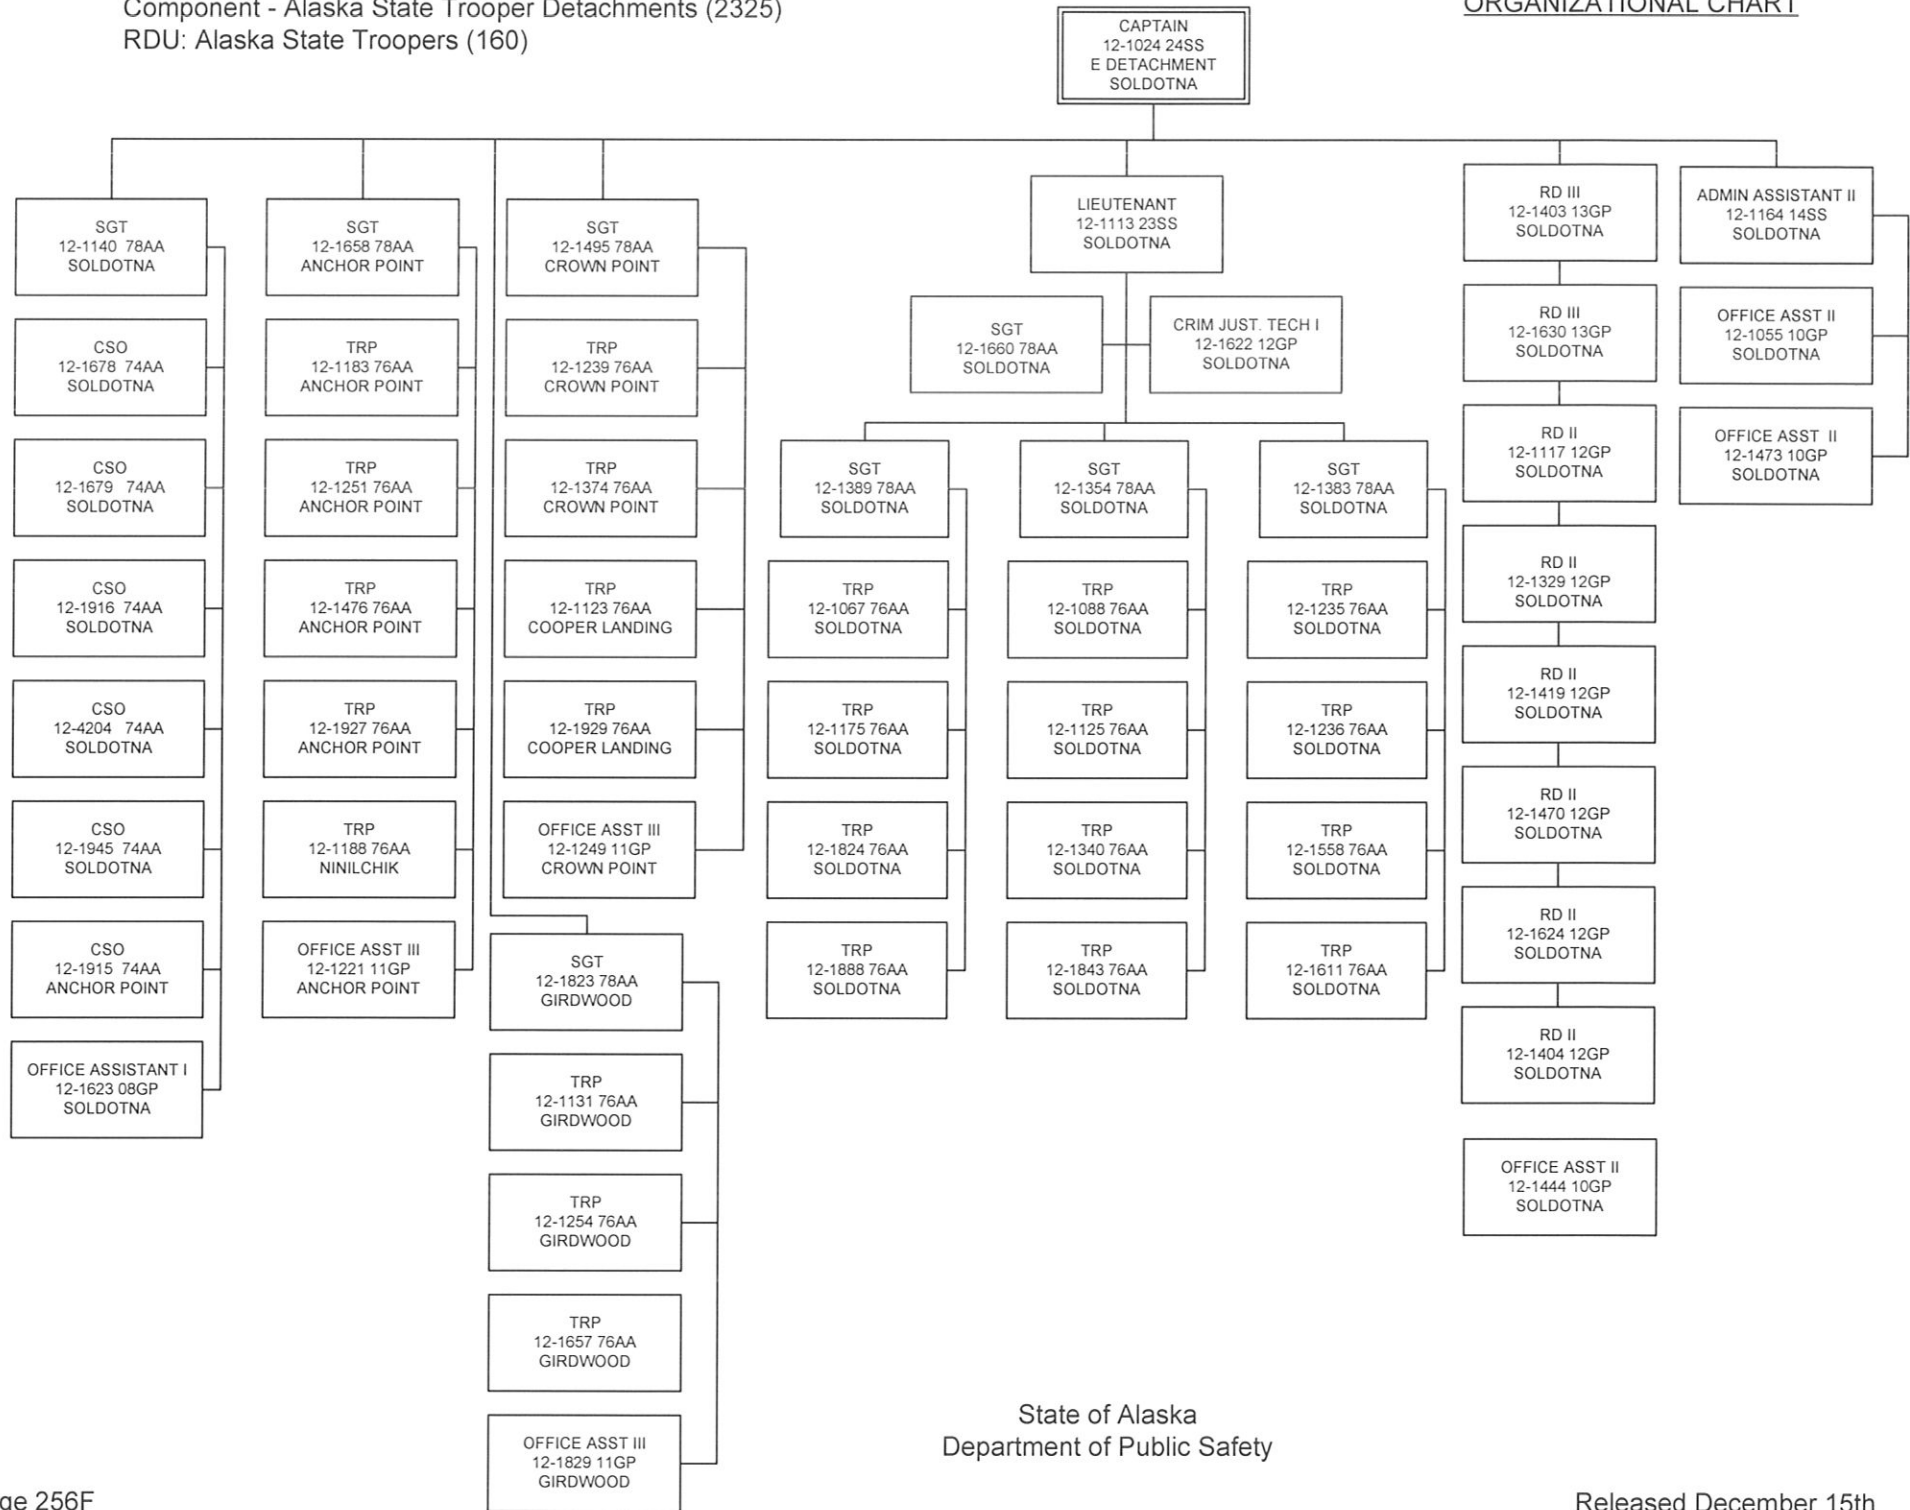

Component - Alaska State Trooper Detachments (2325)  
 RDU: Alaska State Troopers (160)

ORGANIZATIONAL CHART

- Position budgeted in Alaska Bureau of Investigation
- Position budgeted in Detachments
- Supervisory position is budgeted in AST Director's Office
- Position is budgeted in VPSO component

ORGANIZATIONAL CHART

ORGANIZATIONAL CHART

ORGANIZATIONAL CHART

 Supervisory position is budgeted in VPSO Support

State of Alaska  
 Department of Public Safety

ORGANIZATIONAL CHART

Component - Alaska State Trooper Detachments (2325)  
 RDU: Alaska State Troopers (160)

ORGANIZATIONAL CHART

State of Alaska  
 Department of Public Safety