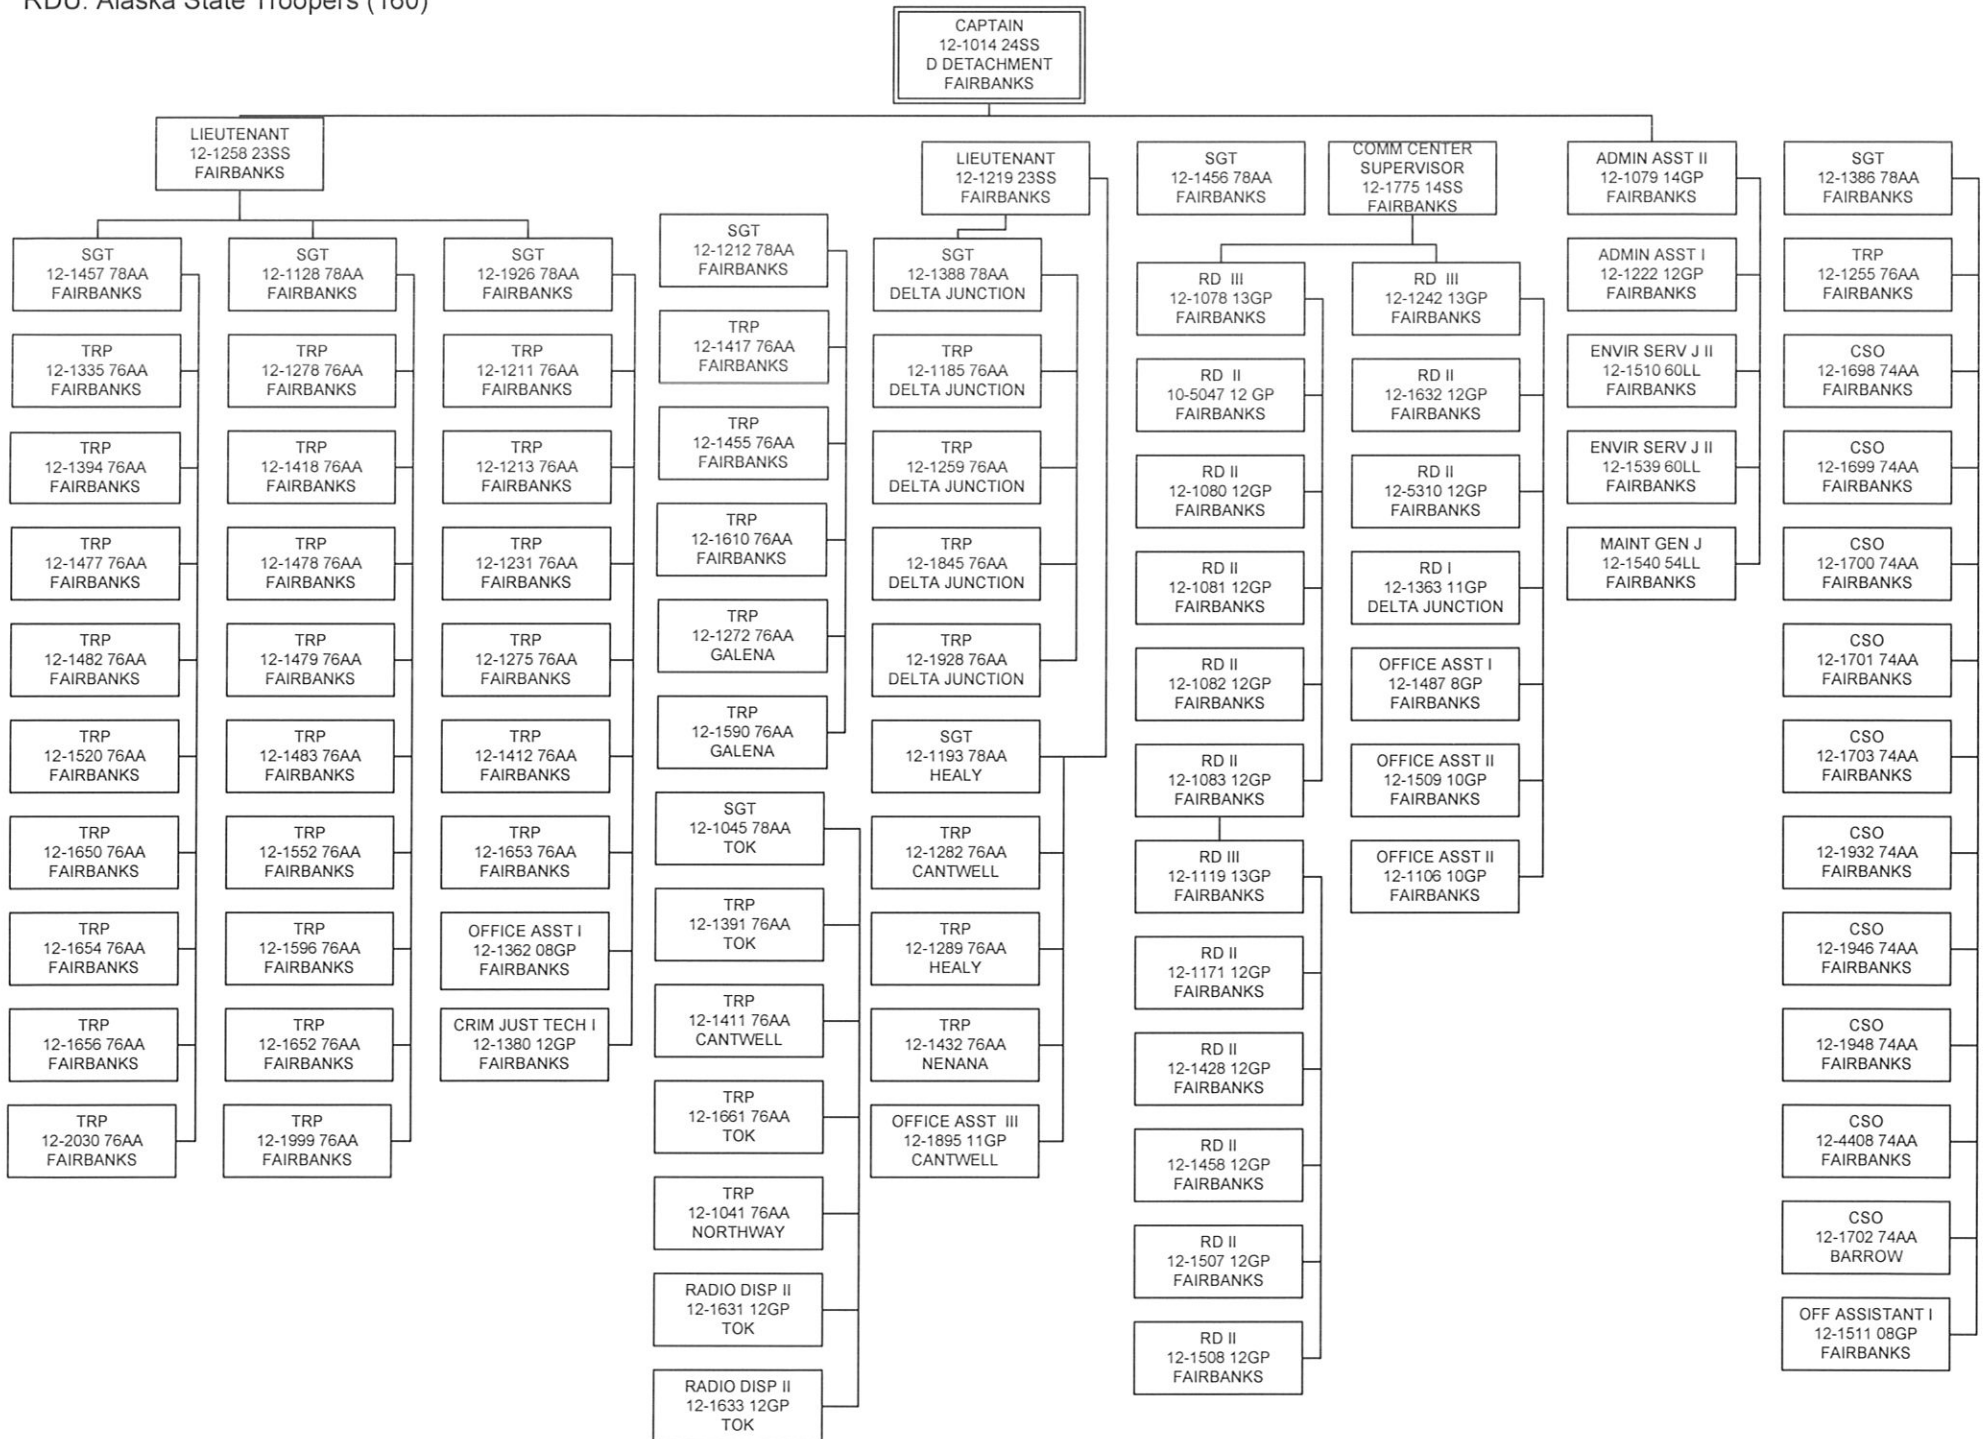

Component - Alaska State Trooper Detachments (2325)  
 RDU: Alaska State Troopers (160)

ORGANIZATIONAL CHART

- Position budgeted in Alaska Bureau of Investigation
- Position budgeted in Detachments
- Supervisory position is budgeted in AST Director's Office
- Position is budgeted in VPSO component

ORGANIZATIONAL CHART

ORGANIZATIONAL CHART

ORGANIZATIONAL CHART

 Supervisory position is budgeted in VPSO Support

State of Alaska  
 Department of Public Safety

ORGANIZATIONAL CHART

Component - Alaska State Trooper Detachments (2325)  
 RDU: Alaska State Troopers (160)

ORGANIZATIONAL CHART

State of Alaska  
 Department of Public Safety