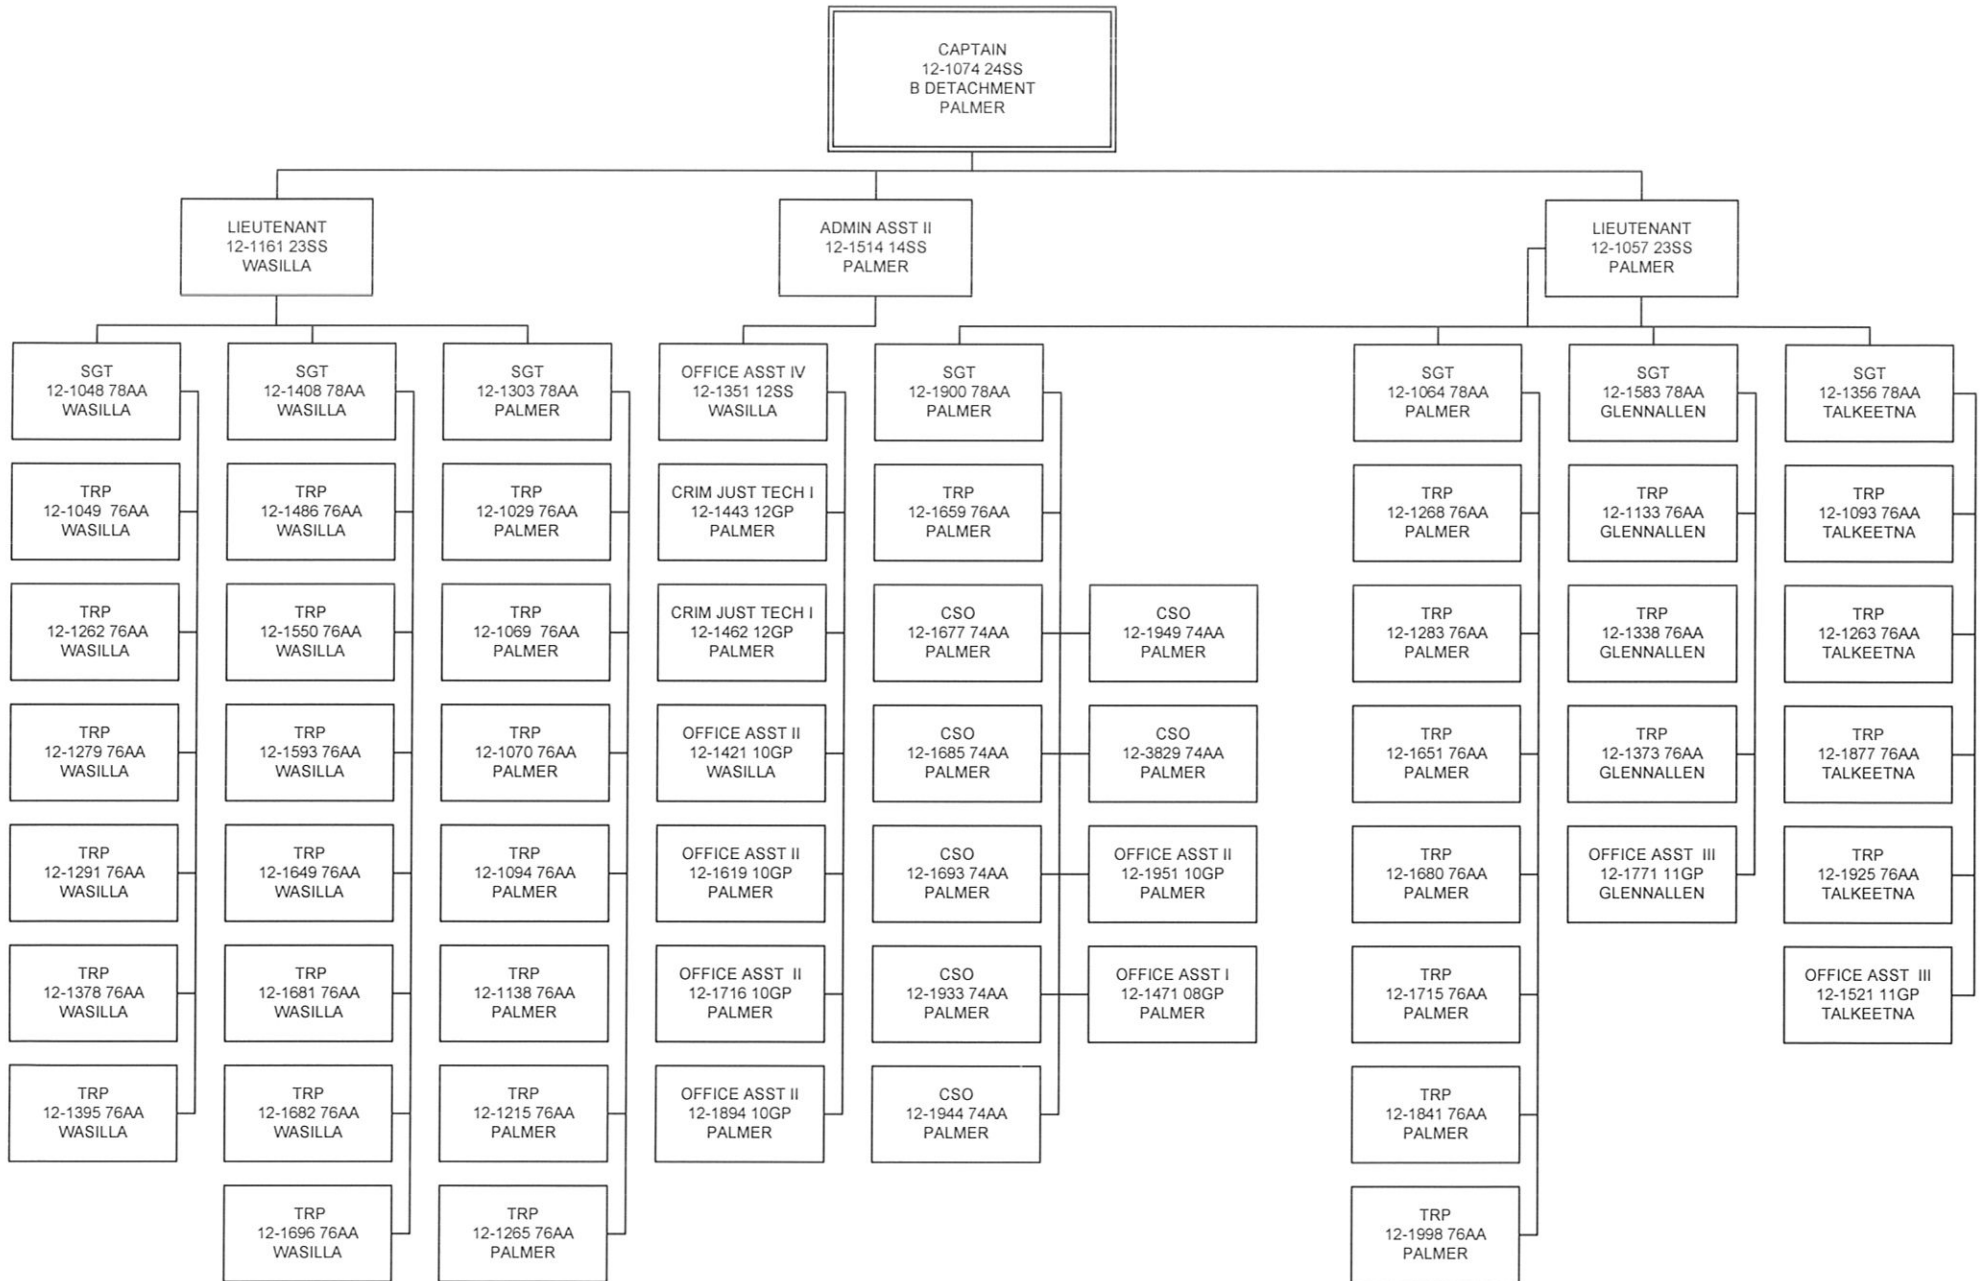

Component - Alaska State Trooper Detachments (2325)  
 RDU: Alaska State Troopers (160)

ORGANIZATIONAL CHART

- Position budgeted in Alaska Bureau of Investigation
- Position budgeted in Detachments
- Supervisory position is budgeted in AST Director's Office
- Position is budgeted in VPSO component

ORGANIZATIONAL CHART

ORGANIZATIONAL CHART

ORGANIZATIONAL CHART

 Supervisory position is budgeted in VPSO Support

State of Alaska  
 Department of Public Safety

ORGANIZATIONAL CHART

Component - Alaska State Trooper Detachments (2325)  
 RDU: Alaska State Troopers (160)

ORGANIZATIONAL CHART

State of Alaska  
 Department of Public Safety