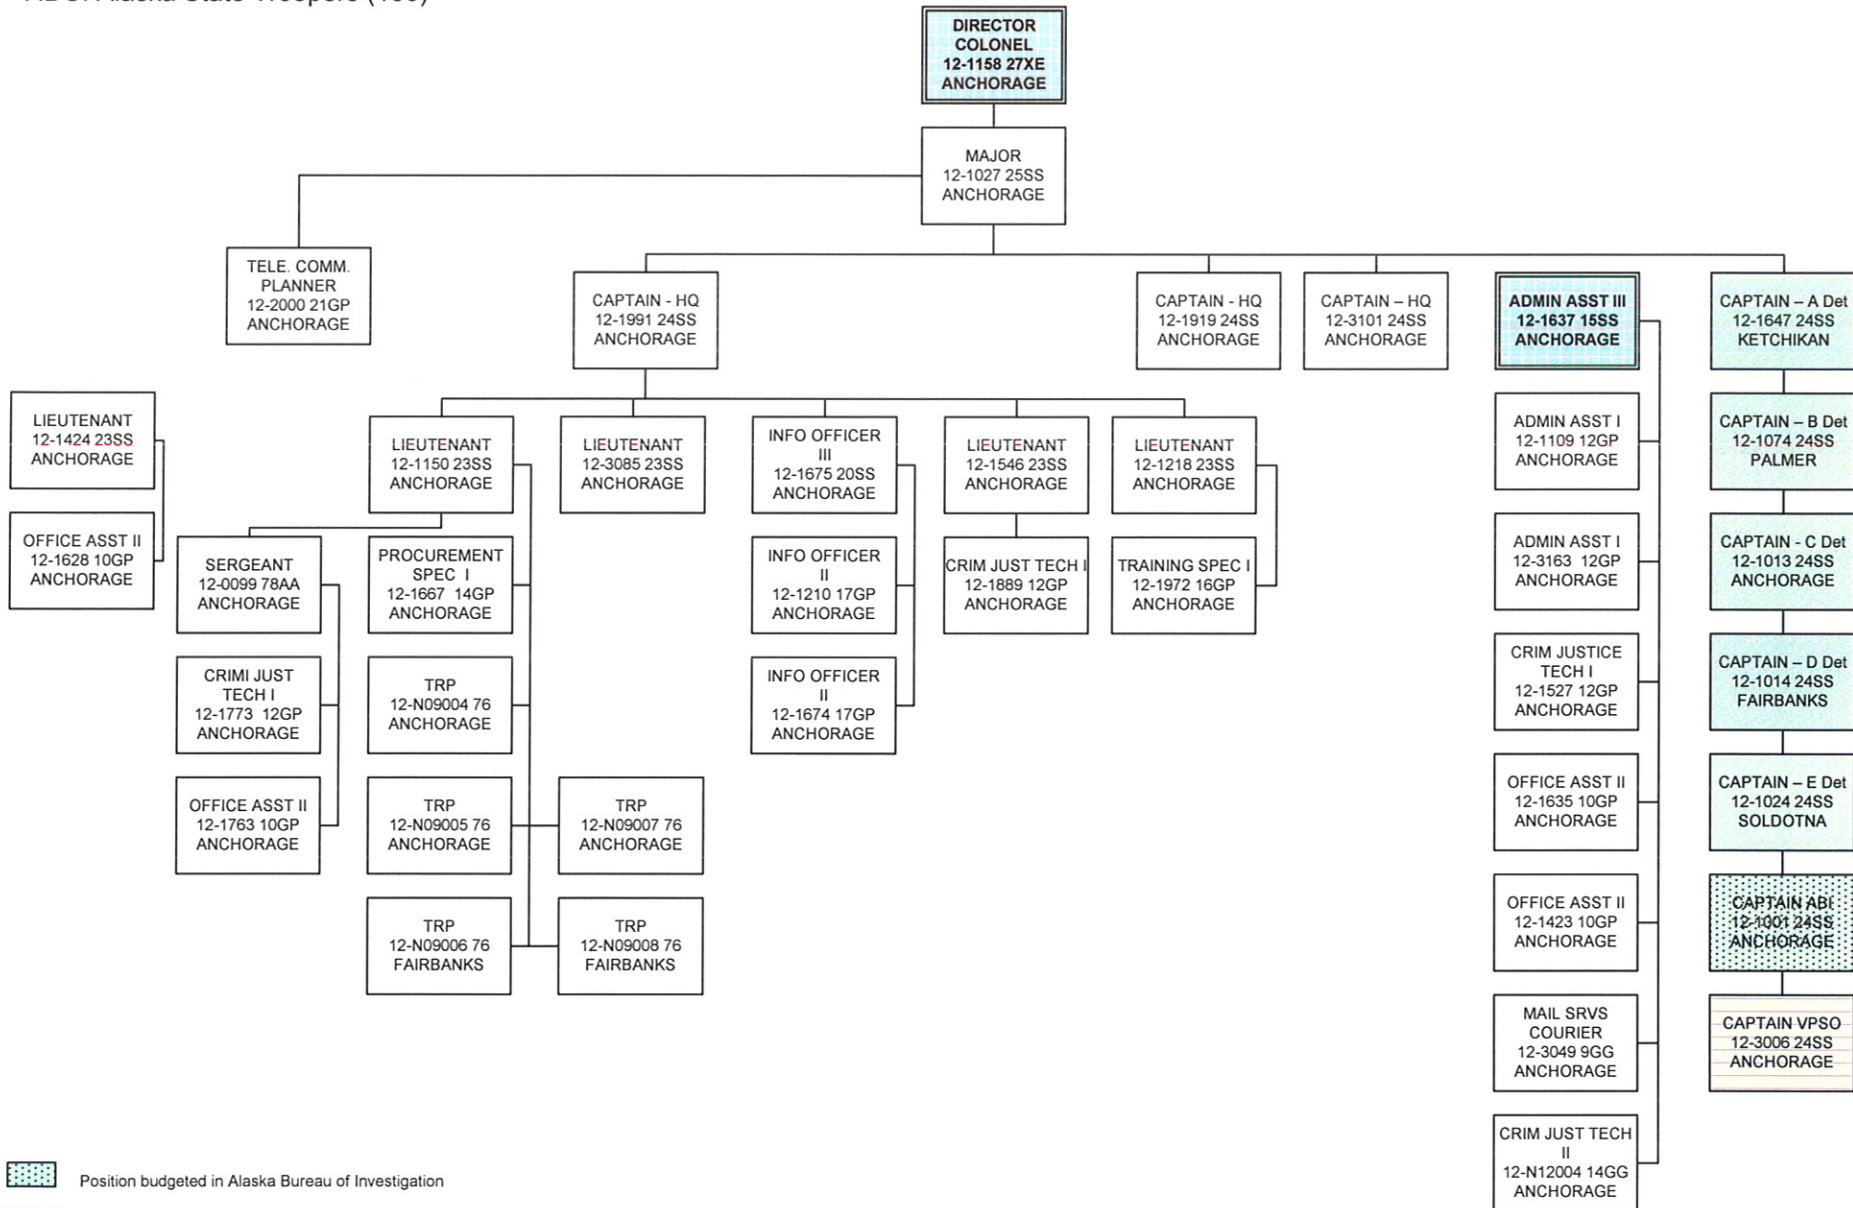

Component - Alaska State Trooper Detachments (2325)  
 RDU: Alaska State Troopers (160)

ORGANIZATIONAL CHART

- Position budgeted in Alaska Bureau of Investigation
- Position budgeted in Detachments
- Supervisory position is budgeted in AST Director's Office
- Position is budgeted in VPSO component

ORGANIZATIONAL CHART

ORGANIZATIONAL CHART

ORGANIZATIONAL CHART

 Supervisory position is budgeted in VPSO Support

State of Alaska  
 Department of Public Safety

ORGANIZATIONAL CHART

Component - Alaska State Trooper Detachments (2325)  
 RDU: Alaska State Troopers (160)

ORGANIZATIONAL CHART

State of Alaska  
 Department of Public Safety