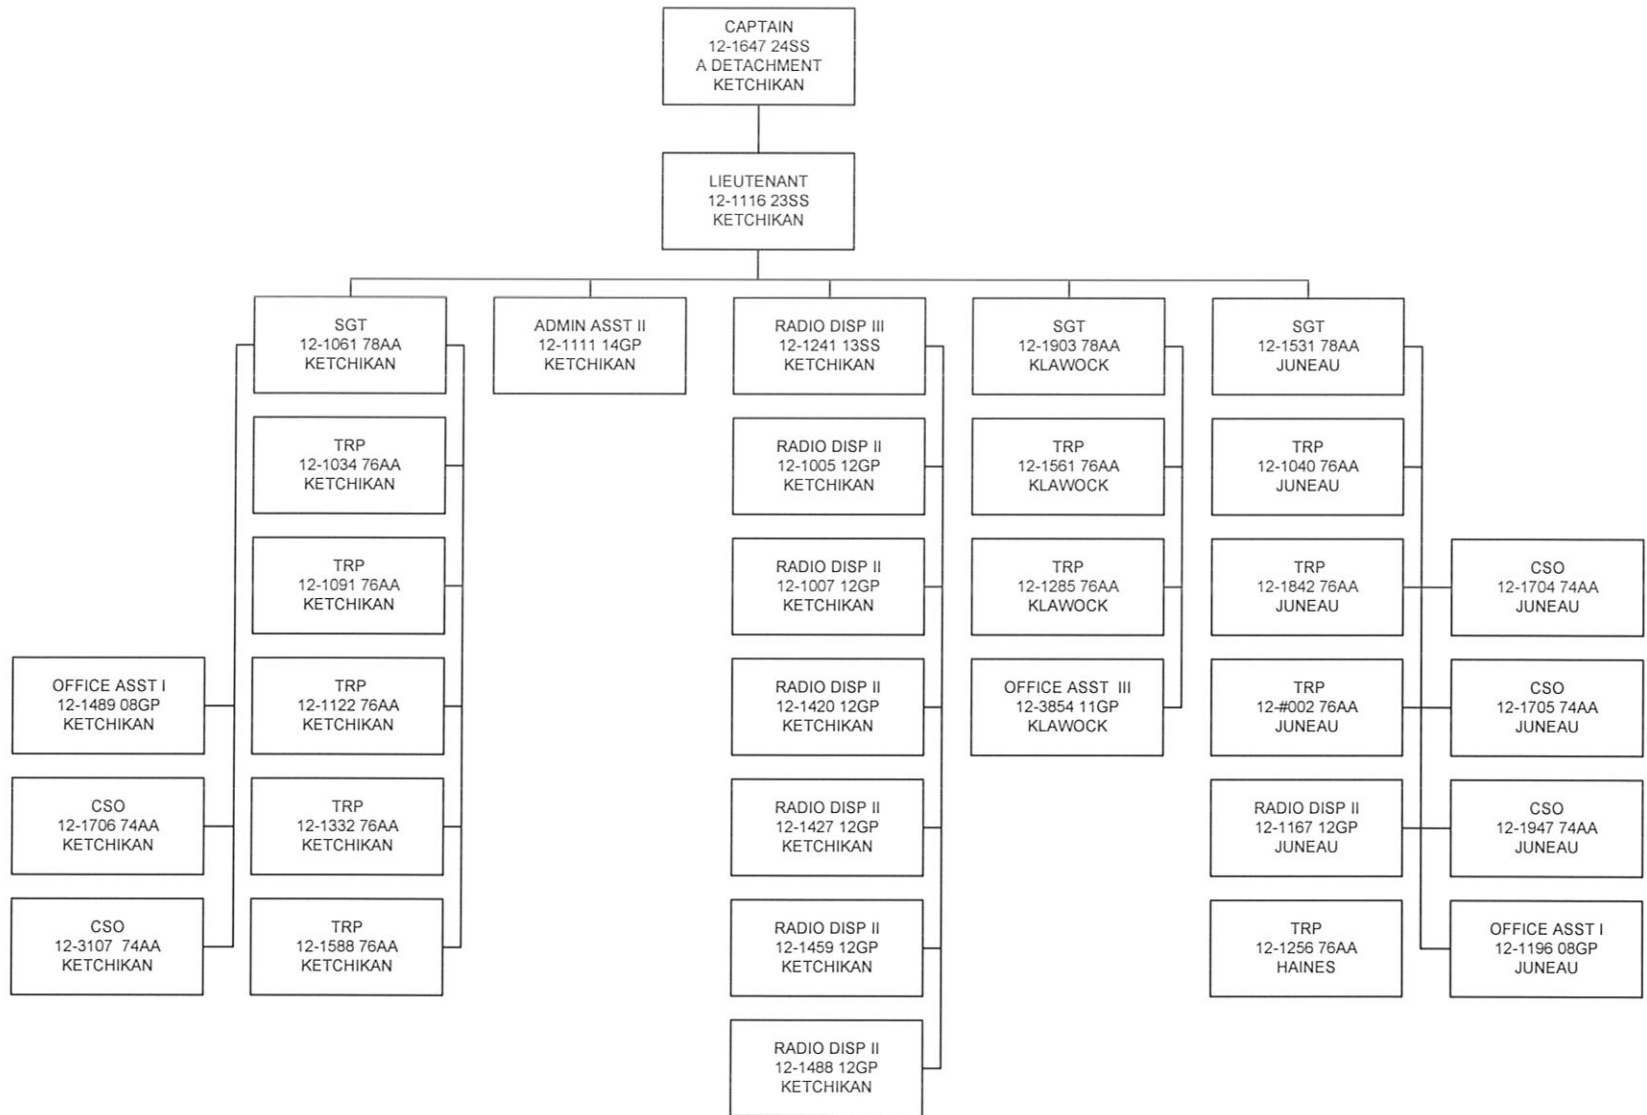

Component - Alaska State Trooper Detachments (2325)  
 RDU: Alaska State Troopers (160)

ORGANIZATIONAL CHART

- Position budgeted in Alaska Bureau of Investigation
- Position budgeted in Detachments
- Supervisory position is budgeted in AST Director's Office
- Position is budgeted in VPSO component

ORGANIZATIONAL CHART

ORGANIZATIONAL CHART

ORGANIZATIONAL CHART

 Supervisory position is budgeted in VPSO Support

State of Alaska  
 Department of Public Safety

ORGANIZATIONAL CHART

Component - Alaska State Trooper Detachments (2325)  
 RDU: Alaska State Troopers (160)

ORGANIZATIONAL CHART

State of Alaska  
 Department of Public Safety