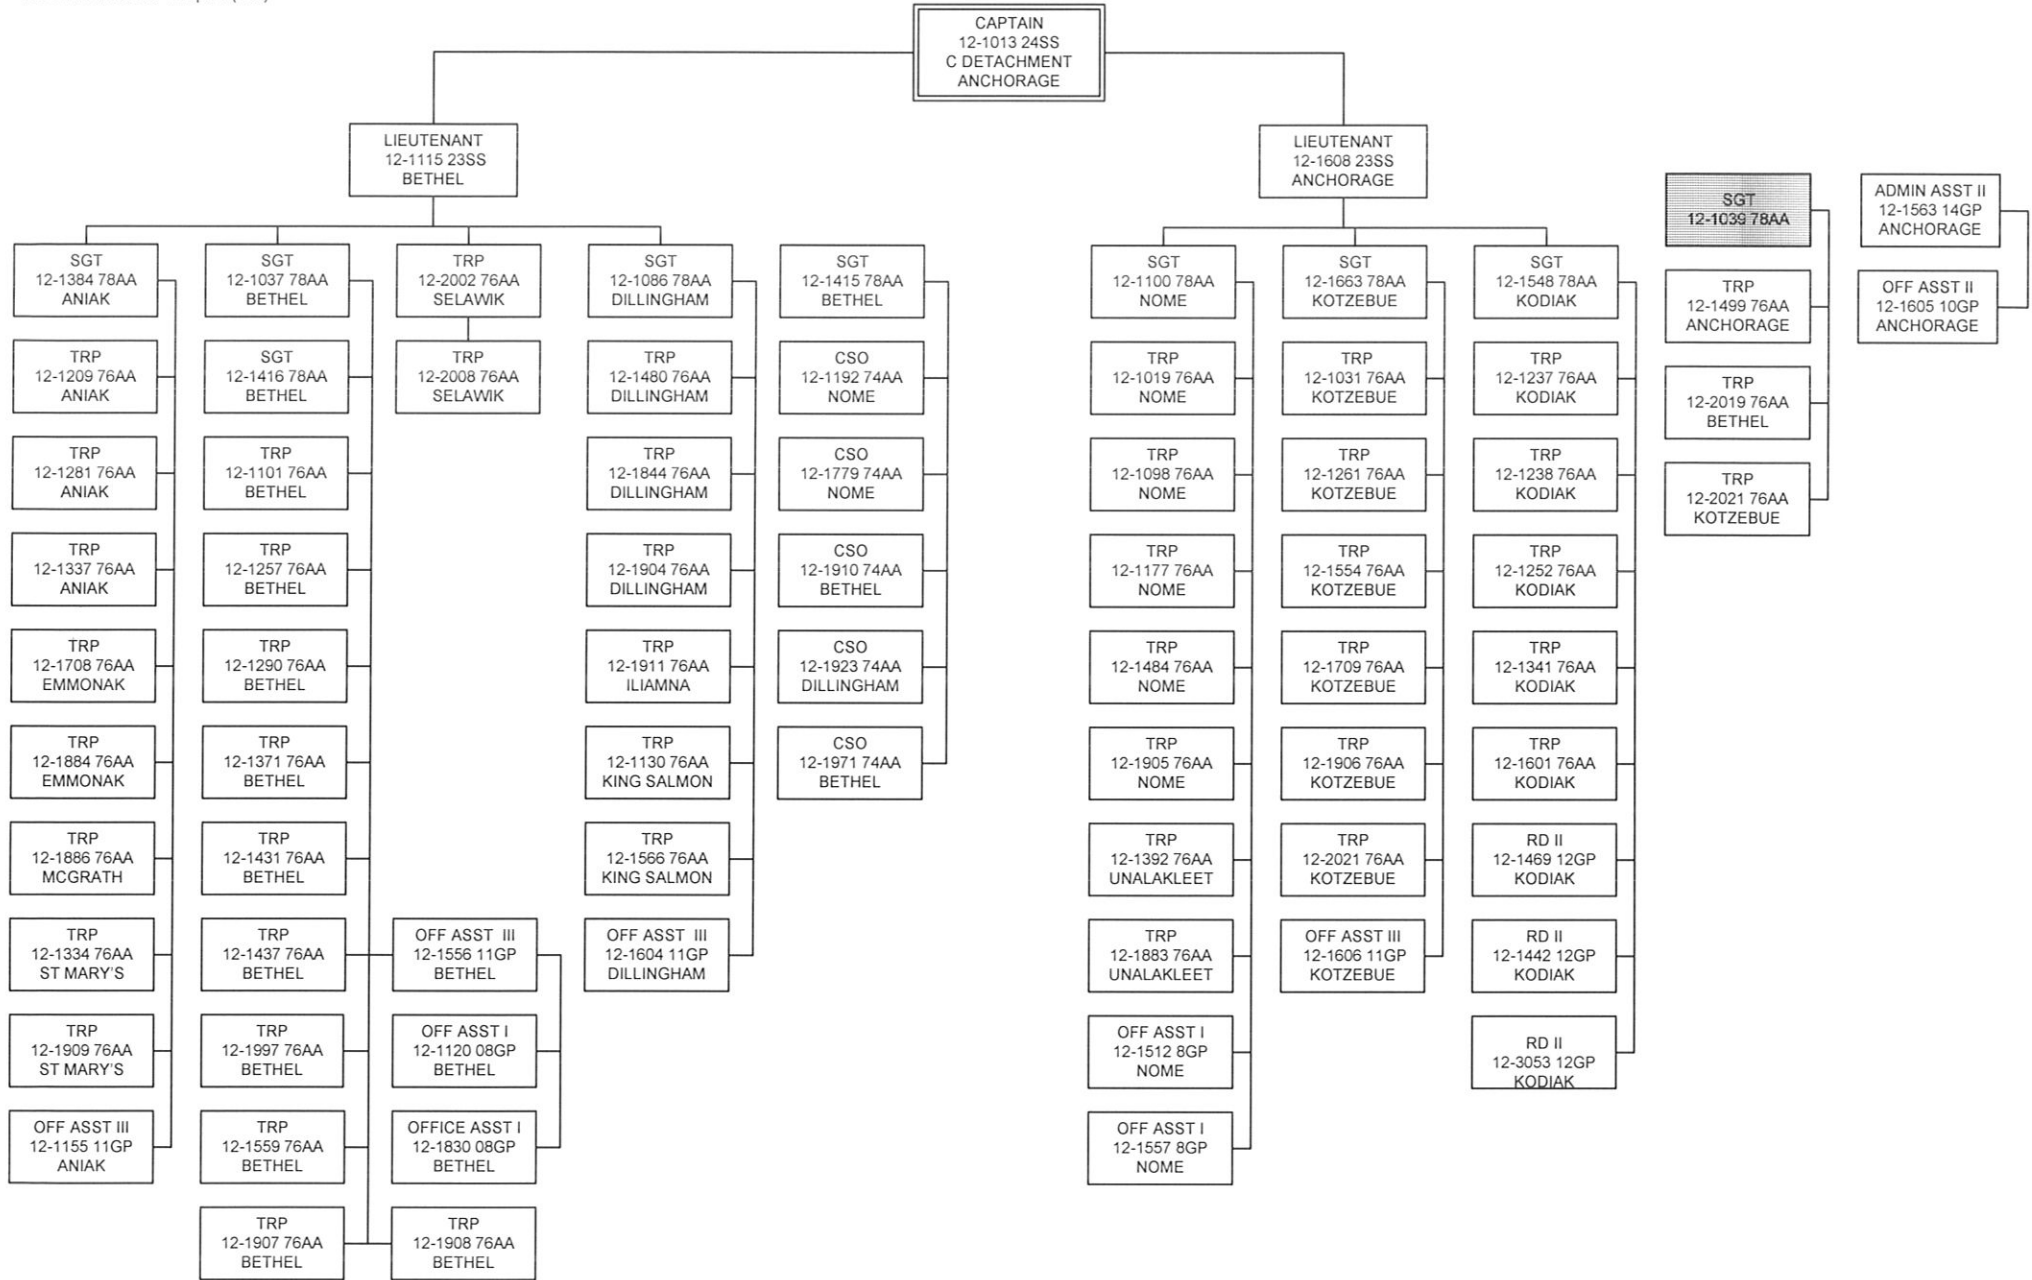

Component - Alaska State Trooper Detachments (2325)  
 RDU: Alaska State Troopers (160)

ORGANIZATIONAL CHART

- Position budgeted in Alaska Bureau of Investigation
- Position budgeted in Detachments
- Supervisory position is budgeted in AST Director's Office
- Position is budgeted in VPSO component

ORGANIZATIONAL CHART

ORGANIZATIONAL CHART

ORGANIZATIONAL CHART

 Supervisory position is budgeted in VPSO Support

State of Alaska  
 Department of Public Safety

ORGANIZATIONAL CHART

Component - Alaska State Trooper Detachments (2325)  
 RDU: Alaska State Troopers (160)

ORGANIZATIONAL CHART

State of Alaska  
 Department of Public Safety