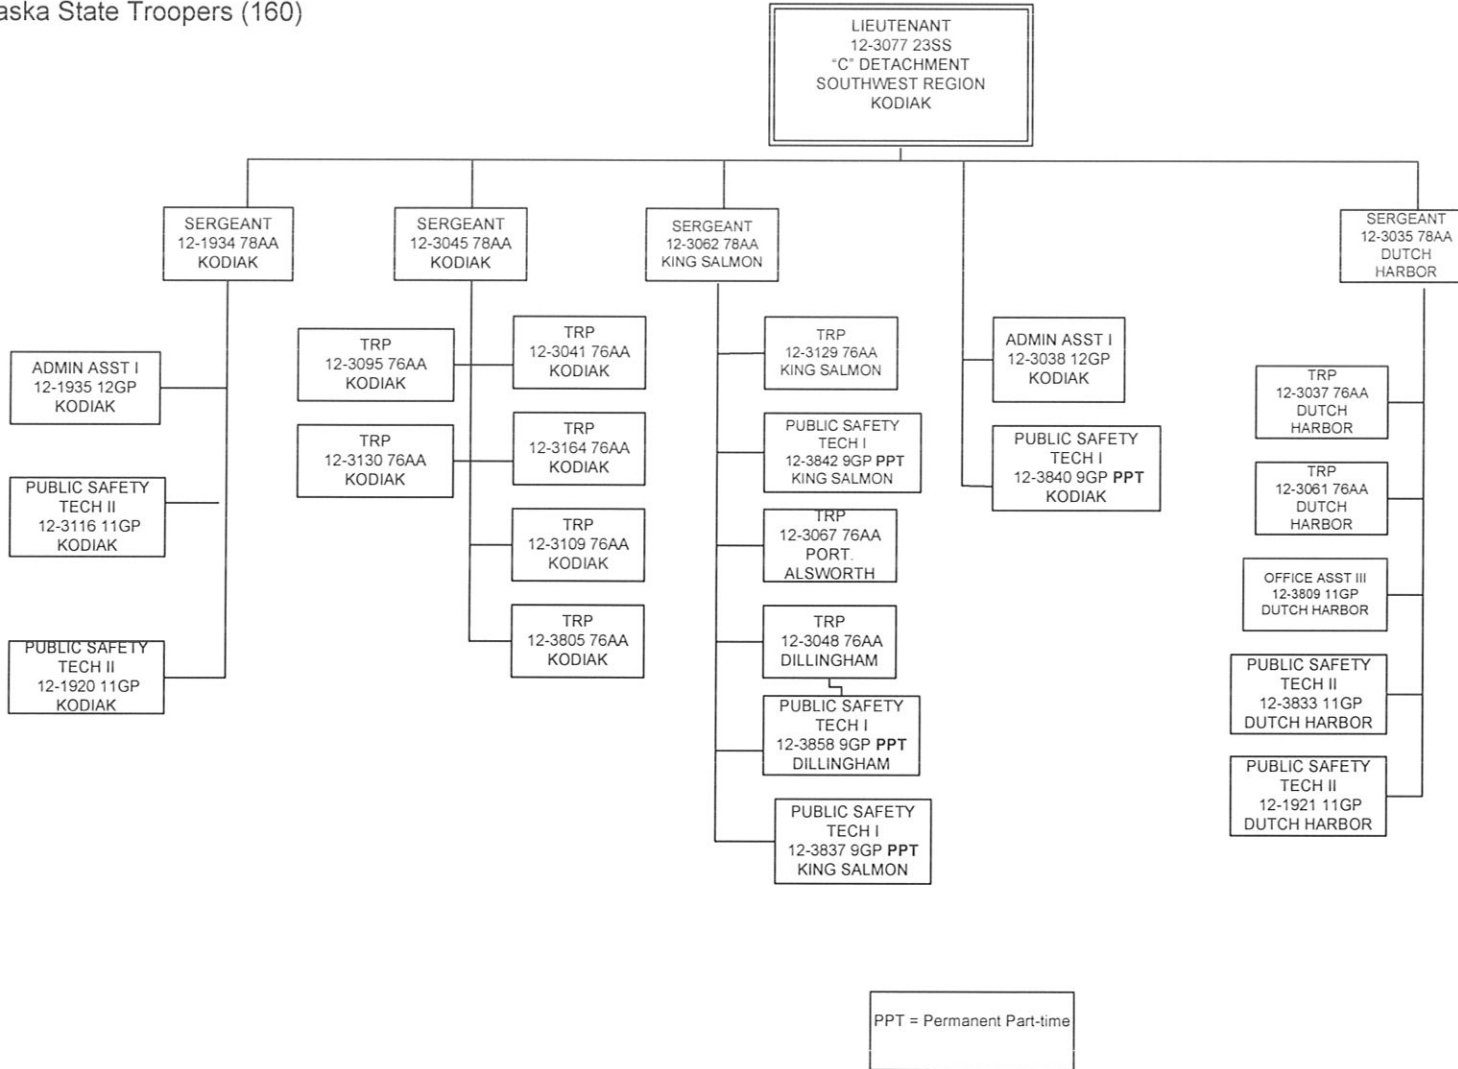

ORGANIZATIONAL CHART

Component - Alaska Wildlife Troopers (2746)
 RDU: Alaska State Troopers (160)

 Positions on other charts
 Position on AWT Director's Office chart

State of Alaska
 Department of Public Safety

ORGANIZATIONAL CHART

Component: Alaska Wildlife Troopers (2746)
 RDU: Alaska State Troopers (160)

State of Alaska
 Department of Public Safety

ORGANIZATIONAL CHART

PPT = Permanent Part-time

ORGANIZATIONAL CHART

Component - Alaska Wildlife Troopers (2746)
 RDU: Alaska State Troopers (160)

ORGANIZATIONAL CHART

Component - Alaska Wildlife Troopers (2746)
 RDU: Alaska State Troopers (160)

PPT = Permanent Part-time

ORGANIZATIONAL CHART