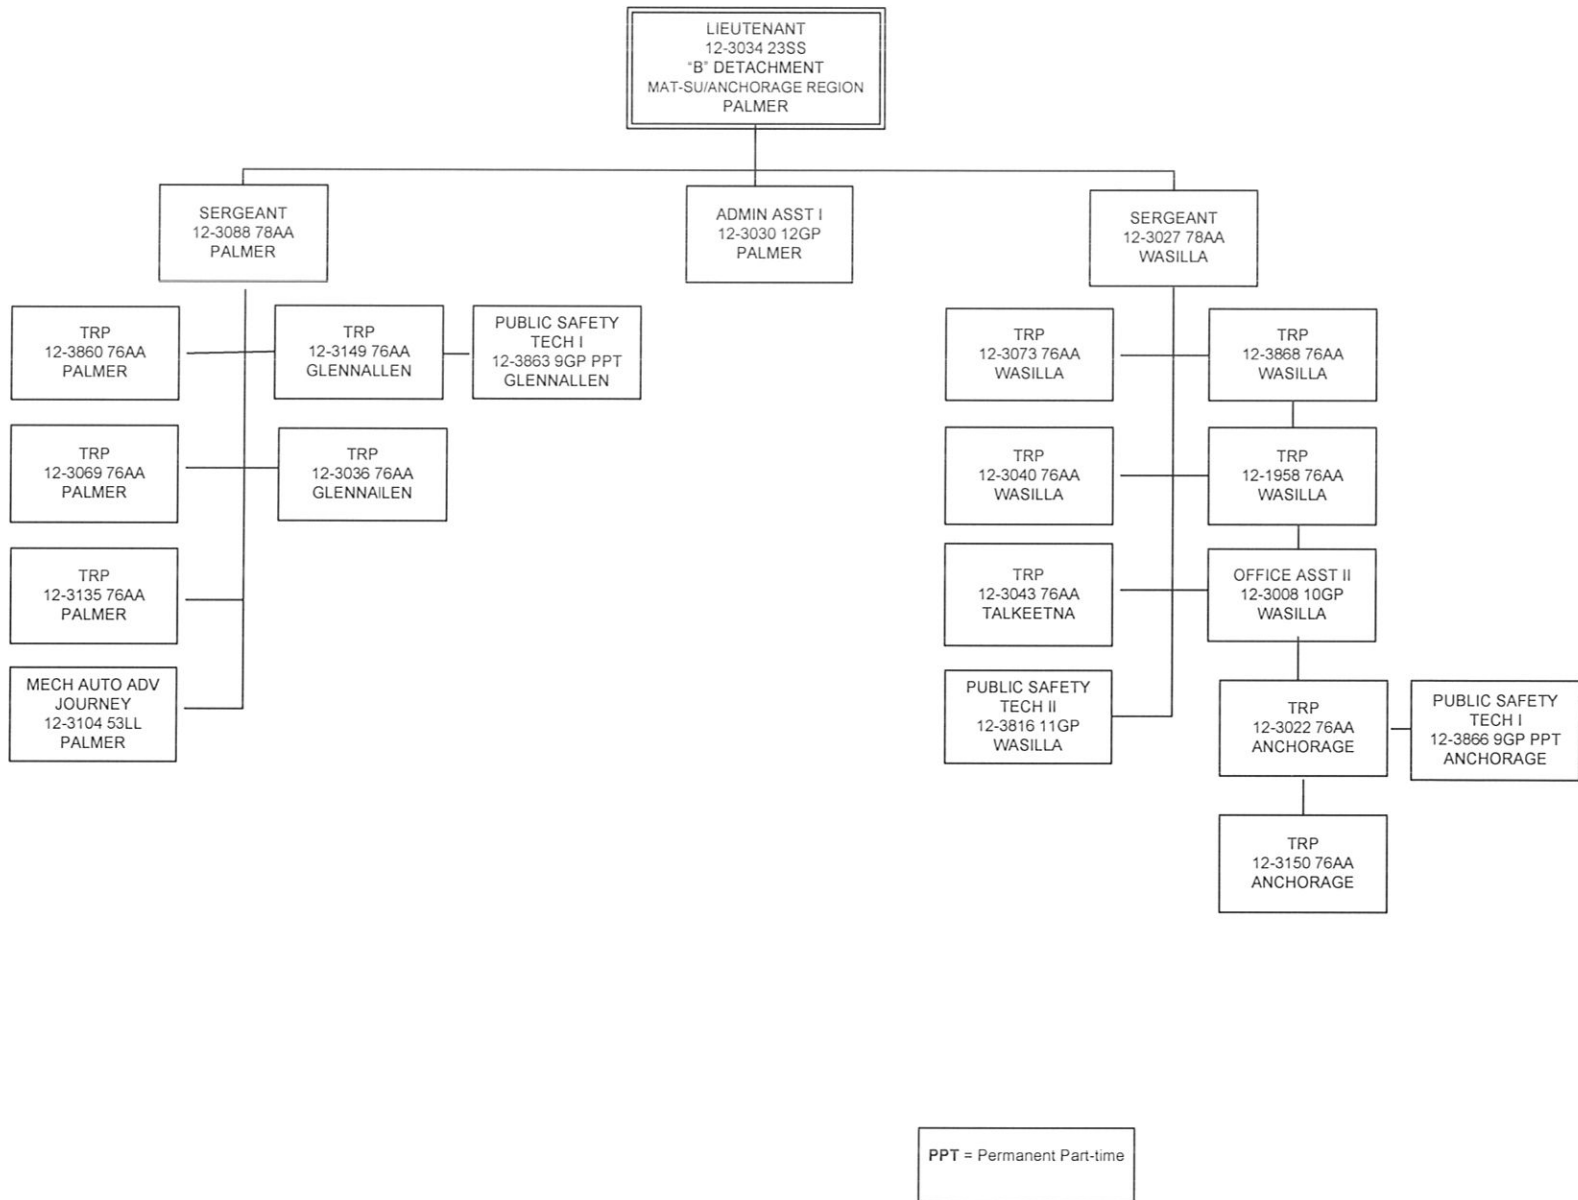

ORGANIZATIONAL CHART

Component - Alaska Wildlife Troopers (2746)
 RDU: Alaska State Troopers (160)

 Positions on other charts
 Position on AWT Director's Office chart

State of Alaska
 Department of Public Safety

ORGANIZATIONAL CHART

Component: Alaska Wildlife Troopers (2746)
 RDU: Alaska State Troopers (160)

State of Alaska
 Department of Public Safety

ORGANIZATIONAL CHART

PPT = Permanent Part-time

ORGANIZATIONAL CHART

Component - Alaska Wildlife Troopers (2746)
 RDU: Alaska State Troopers (160)

ORGANIZATIONAL CHART

Component - Alaska Wildlife Troopers (2746)
 RDU: Alaska State Troopers (160)

PPT = Permanent Part-time

ORGANIZATIONAL CHART