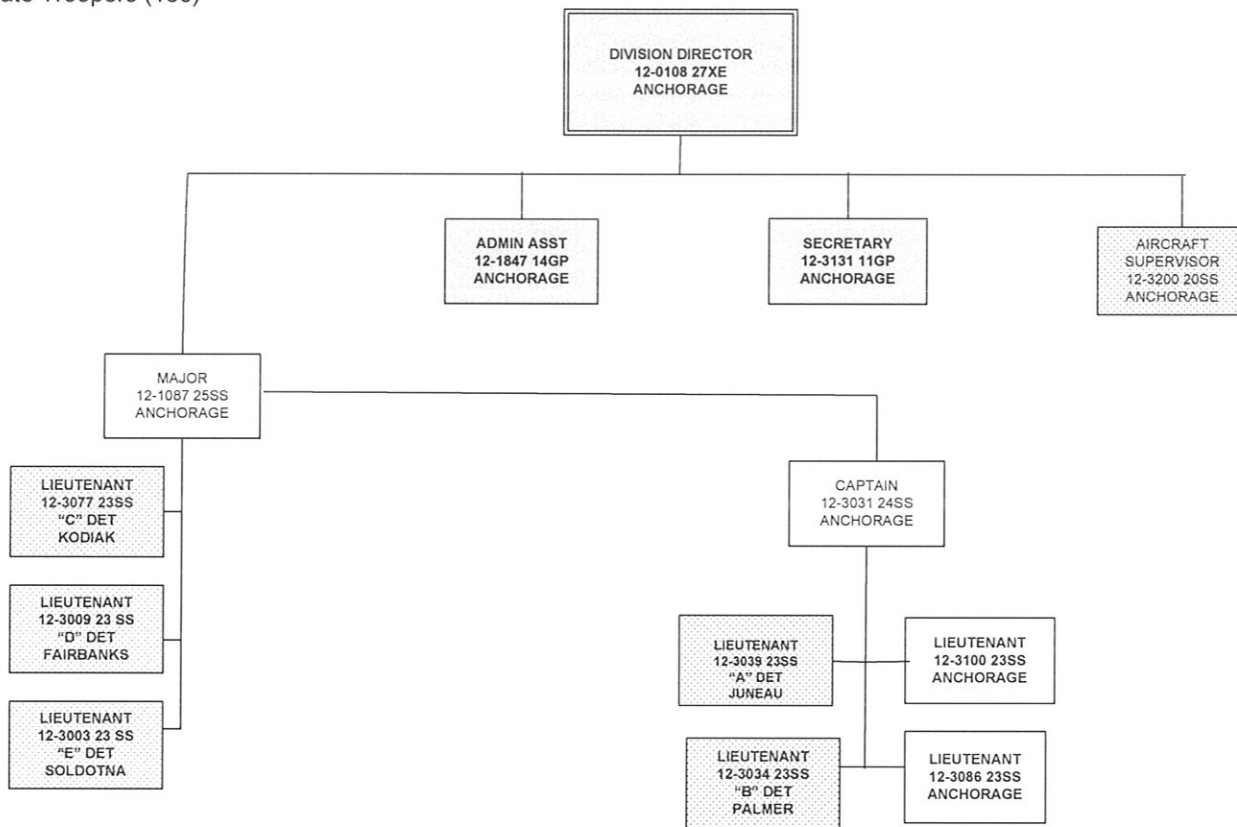

ORGANIZATIONAL CHART

Component - Alaska Wildlife Troopers (2746)
 RDU: Alaska State Troopers (160)

 Positions on other charts
 Position on AWT Director's Office chart

State of Alaska
 Department of Public Safety

ORGANIZATIONAL CHART

Component: Alaska Wildlife Troopers (2746)
 RDU: Alaska State Troopers (160)

State of Alaska
 Department of Public Safety

ORGANIZATIONAL CHART

PPT = Permanent Part-time

ORGANIZATIONAL CHART

Component - Alaska Wildlife Troopers (2746)
 RDU: Alaska State Troopers (160)

ORGANIZATIONAL CHART

Component - Alaska Wildlife Troopers (2746)
 RDU: Alaska State Troopers (160)

PPT = Permanent Part-time

ORGANIZATIONAL CHART