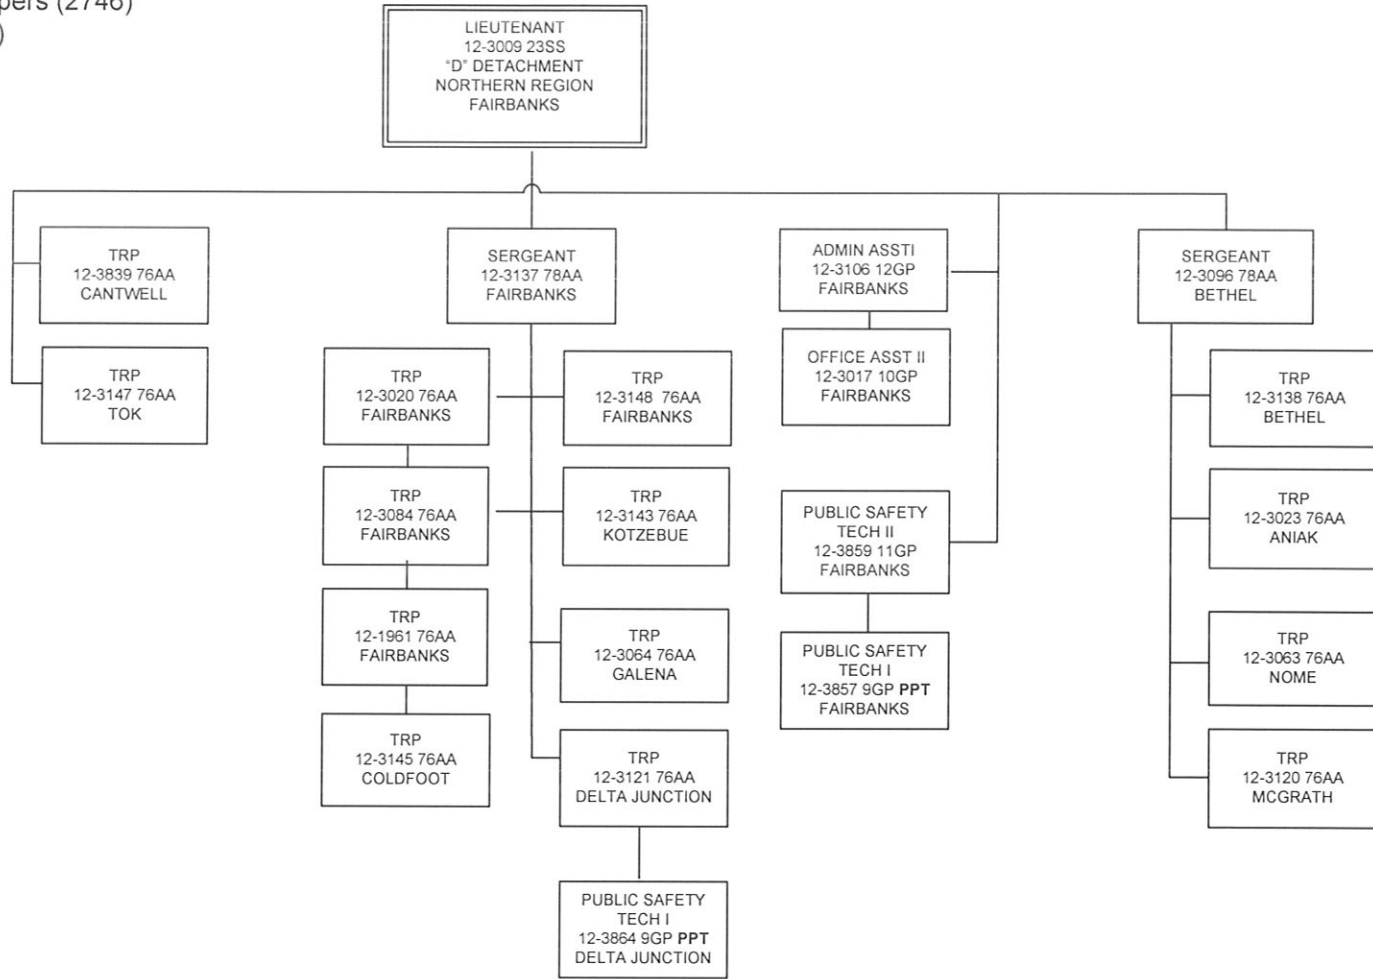

ORGANIZATIONAL CHART

Component - Alaska Wildlife Troopers (2746)
 RDU: Alaska State Troopers (160)

 Positions on other charts
 Position on AWT Director's Office chart

State of Alaska
 Department of Public Safety

ORGANIZATIONAL CHART

Component: Alaska Wildlife Troopers (2746)
 RDU: Alaska State Troopers (160)

State of Alaska
 Department of Public Safety

ORGANIZATIONAL CHART

PPT = Permanent Part-time

ORGANIZATIONAL CHART

Component - Alaska Wildlife Troopers (2746)
 RDU: Alaska State Troopers (160)

ORGANIZATIONAL CHART

Component - Alaska Wildlife Troopers (2746)
 RDU: Alaska State Troopers (160)

PPT = Permanent Part-time

ORGANIZATIONAL CHART