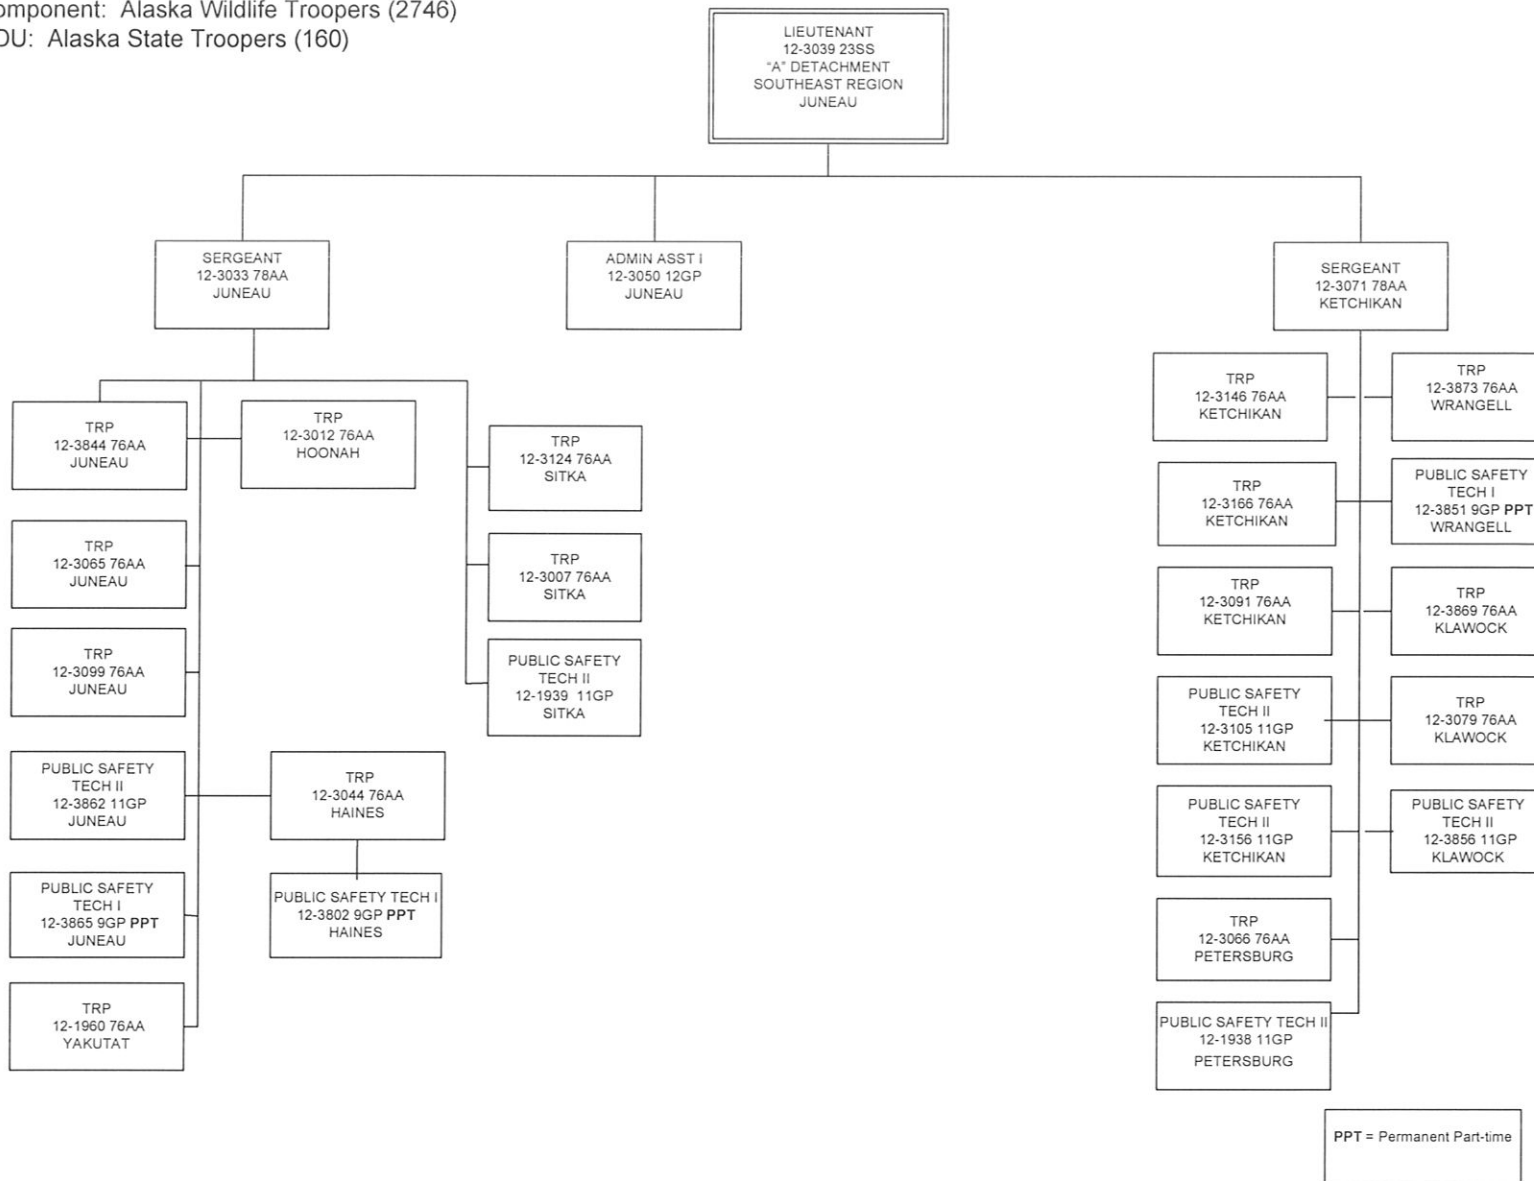

ORGANIZATIONAL CHART

Component - Alaska Wildlife Troopers (2746)
 RDU: Alaska State Troopers (160)

 Positions on other charts
 Position on AWT Director's Office chart

State of Alaska
 Department of Public Safety

ORGANIZATIONAL CHART

Component: Alaska Wildlife Troopers (2746)
 RDU: Alaska State Troopers (160)

State of Alaska
 Department of Public Safety

ORGANIZATIONAL CHART

PPT = Permanent Part-time

ORGANIZATIONAL CHART

Component - Alaska Wildlife Troopers (2746)
 RDU: Alaska State Troopers (160)

ORGANIZATIONAL CHART

Component - Alaska Wildlife Troopers (2746)
 RDU: Alaska State Troopers (160)

PPT = Permanent Part-time

ORGANIZATIONAL CHART