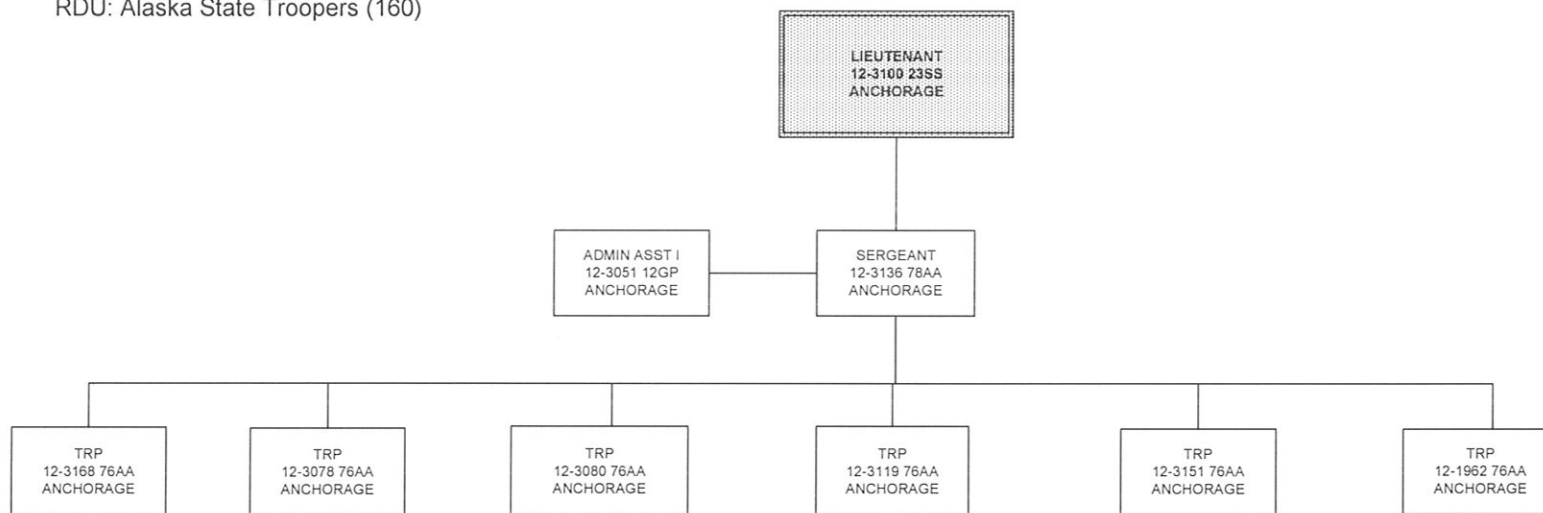

ORGANIZATIONAL CHART

Component - Alaska Wildlife Troopers Investigations (2860)  
RDU: Alaska State Troopers (160)

 Position on AWT chart

State of Alaska  
Department of Public Safety