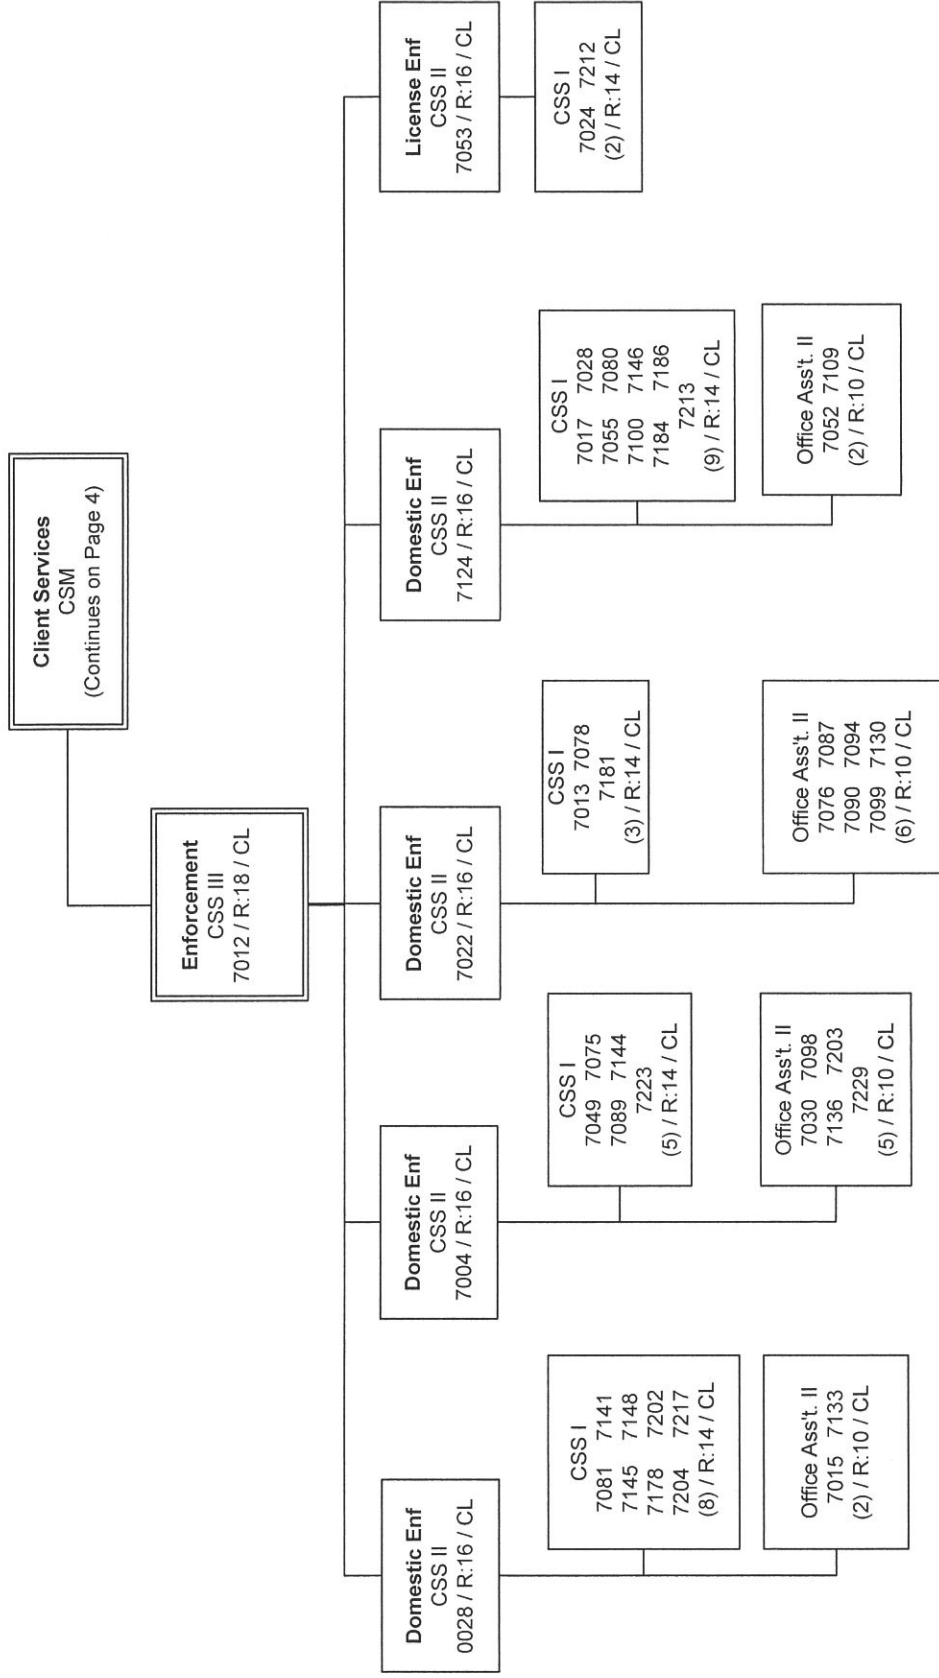

Department of Revenue
Child Support Services Division
FY2013 Governor's Budget
Page 5 of 6