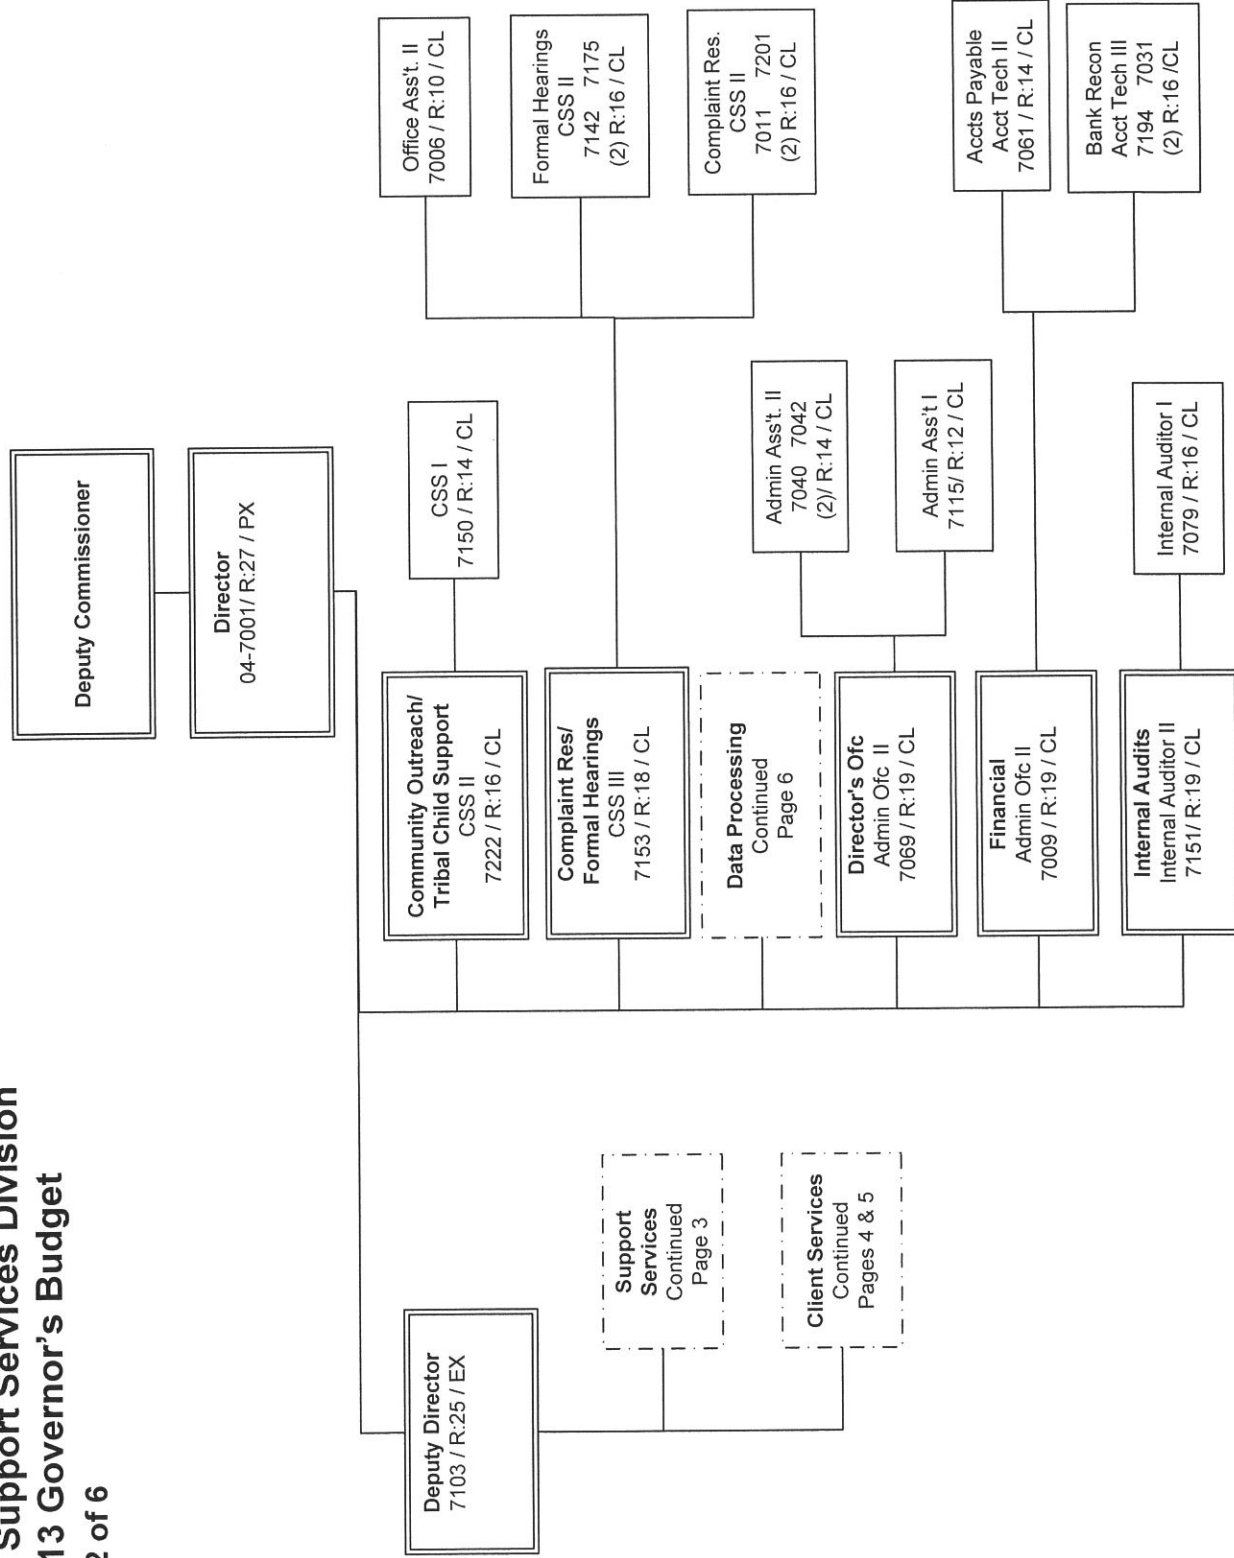

**Department of Revenue
Child Support Services Division
FY2013 Governor's Budget
Page 1 of 6**

ORGANIZATIONAL CHART

**Includes:
Titles, PCN, Range and Class**

ANC	FBKS	JNU	MAT-SU	PD TOTAL
221	2	2	2	227

Class Code	AKPAY Code	Position Title	Range	Dept	Class	#'s	Class Code	AKPAY Code	Position Title	Range	Dept	Class	#'s
PA0112	P1901	Division Director	27	4	EX	1	PB0405	P1625	Analyst Programmer V	22	4	CL	1
PA0014	K0054	Deputy Director	25	4	EX	1	PB0404	P1624	Analyst Programmer IV	20	4	CL	4
PB0213	P1206	Accountant III	18	4	CL	2	PB0403	P1623	Analyst Programmer III	18	4	CL	3
PB0207	P1212	Accounting Tech III	16	4	CL	6	PF0105	P4153	Child Support Manager	21	4	CL	2
PB0206	P1211	Accounting Tech II	14	4	CL	15	PF0103	P4152	Child Support Specialist III	18	4	CL	6
PB0205	P1210	Accounting Tech I	12	4	CL	10	PF0102	P4151	Child Support Specialist II	16	4	CL	21
PB0202	P1203	Accounting Clk	10	4	CL	5	PF0101	P4150	Child Support Specialist I	14	4	CL	92
PB0155	K0020	Administrative Officer II	19	4	CL	2	PB0417	P1642	Data Processing Mgr II	23	4	CL	1
PB0153	K0018	Administrative Assistant III	15	4	CL	1	PC0562	P1291	Internal Auditor II	19	4	CL	1
PB0152	K0018	Administrative Assistant II	14	4	CL	2	PC0561	P1290	Internal Auditor I	16	4	CL	1
PB0151	K0017	Administrative Assistant I	12	4	CL	1	PB0433	P1633	Micro Network Spec I	18	4	CL	1
PB0103	P1135	Office Assistant II	10	4	CL	41	PB0432	P1632	Micro Network Tech II	16	4	CL	1
PB0102	P1134	Office Assistant I	8	4	CL	5	PB0431	P1631	Micro Network Tech I	14	4	CL	1

**Department of Revenue
 Child Support Services Division
 FY2013 Governor's Budget
 Page 2 of 6**

**Department of Revenue
 Child Support Services Division
 FY2013 Governor's Budget
 Page 3 of 6**

**Department of Revenue
 Child Support Services Division
 FY2013 Governor's Budget
 Page 4 of 6**