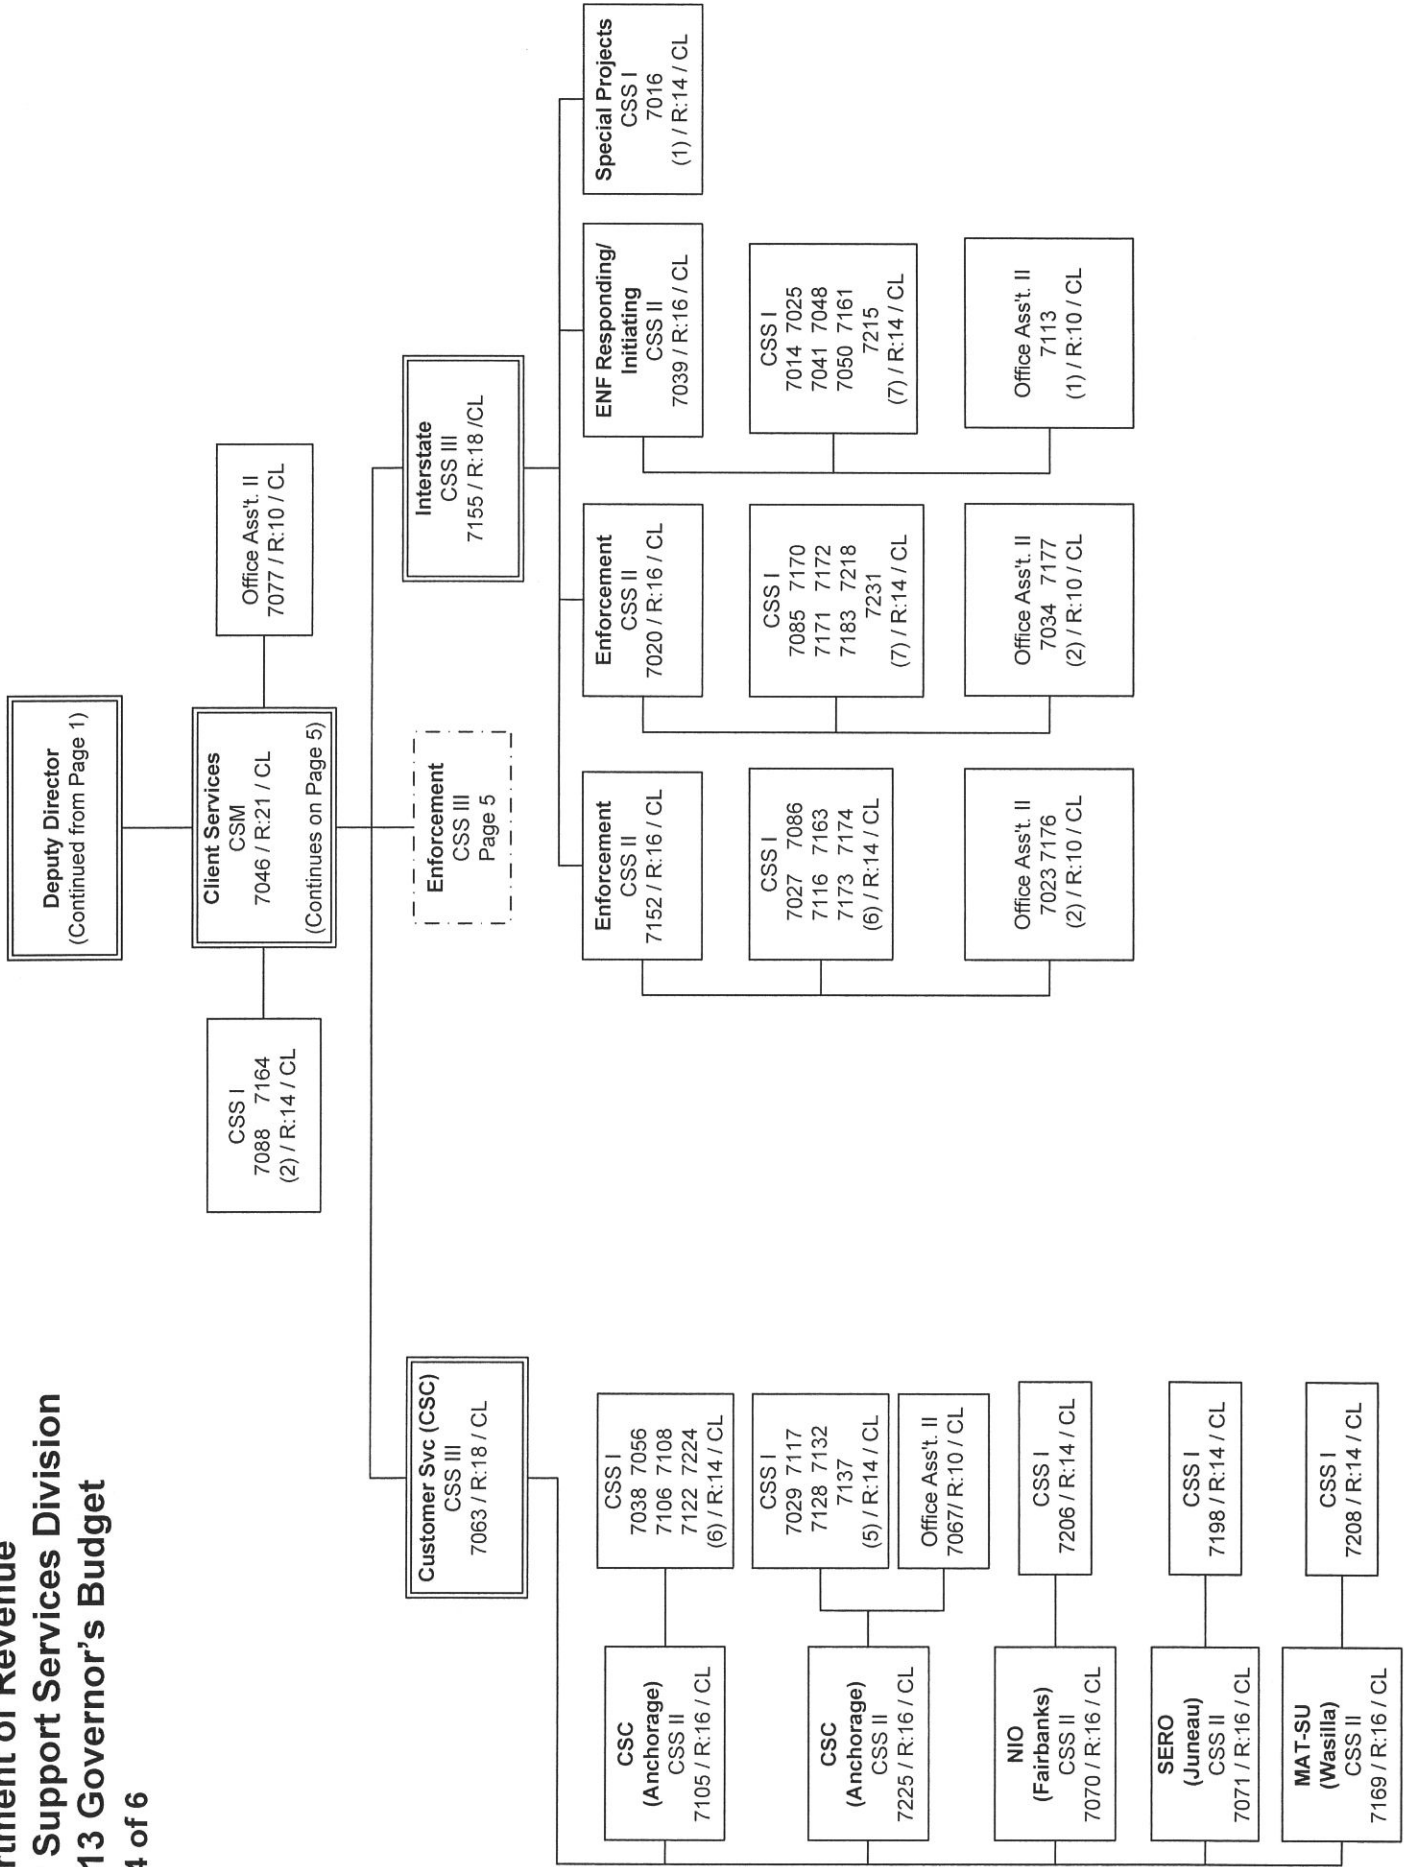

**Department of Revenue
Child Support Services Division
FY2013 Governor's Budget
Page 1 of 6**

ORGANIZATIONAL CHART

**Includes:
Titles, PCN, Range and Class**

ANC	FBKS	JNU	MAT-SU	PD TOTAL
221	2	2	2	227

Class Code	AKPAY Code	Position Title	Range	Dept	Class	#'s	Class Code	AKPAY Code	Position Title	Range	Dept	Class	#'s
PA0112	P1901	Division Director	27	4	EX	1	PB0405	P1625	Analyst Programmer V	22	4	CL	1
PA0014	K0054	Deputy Director	25	4	EX	1	PB0404	P1624	Analyst Programmer IV	20	4	CL	4
PB0213	P1206	Accountant III	18	4	CL	2	PB0403	P1623	Analyst Programmer III	18	4	CL	3
PB0207	P1212	Accounting Tech III	16	4	CL	6	PF0105	P4153	Child Support Manager	21	4	CL	2
PB0206	P1211	Accounting Tech II	14	4	CL	15	PF0103	P4152	Child Support Specialist III	18	4	CL	6
PB0205	P1210	Accounting Tech I	12	4	CL	10	PF0102	P4151	Child Support Specialist II	16	4	CL	21
PB0202	P1203	Accounting Clk	10	4	CL	5	PF0101	P4150	Child Support Specialist I	14	4	CL	92
PB0155	K0020	Administrative Officer II	19	4	CL	2	PB0417	P1642	Data Processing Mgr II	23	4	CL	1
PB0153	K0018	Administrative Assistant III	15	4	CL	1	PC0562	P1291	Internal Auditor II	19	4	CL	1
PB0152	K0018	Administrative Assistant II	14	4	CL	2	PC0561	P1290	Internal Auditor I	16	4	CL	1
PB0151	K0017	Administrative Assistant I	12	4	CL	1	PB0433	P1633	Micro Network Spec I	18	4	CL	1
PB0103	P1135	Office Assistant II	10	4	CL	41	PB0432	P1632	Micro Network Tech II	16	4	CL	1
PB0102	P1134	Office Assistant I	8	4	CL	5	PB0431	P1631	Micro Network Tech I	14	4	CL	1

**Department of Revenue
 Child Support Services Division
 FY2013 Governor's Budget
 Page 2 of 6**

**Department of Revenue
 Child Support Services Division
 FY2013 Governor's Budget
 Page 3 of 6**

**Department of Revenue
 Child Support Services Division
 FY2013 Governor's Budget
 Page 4 of 6**