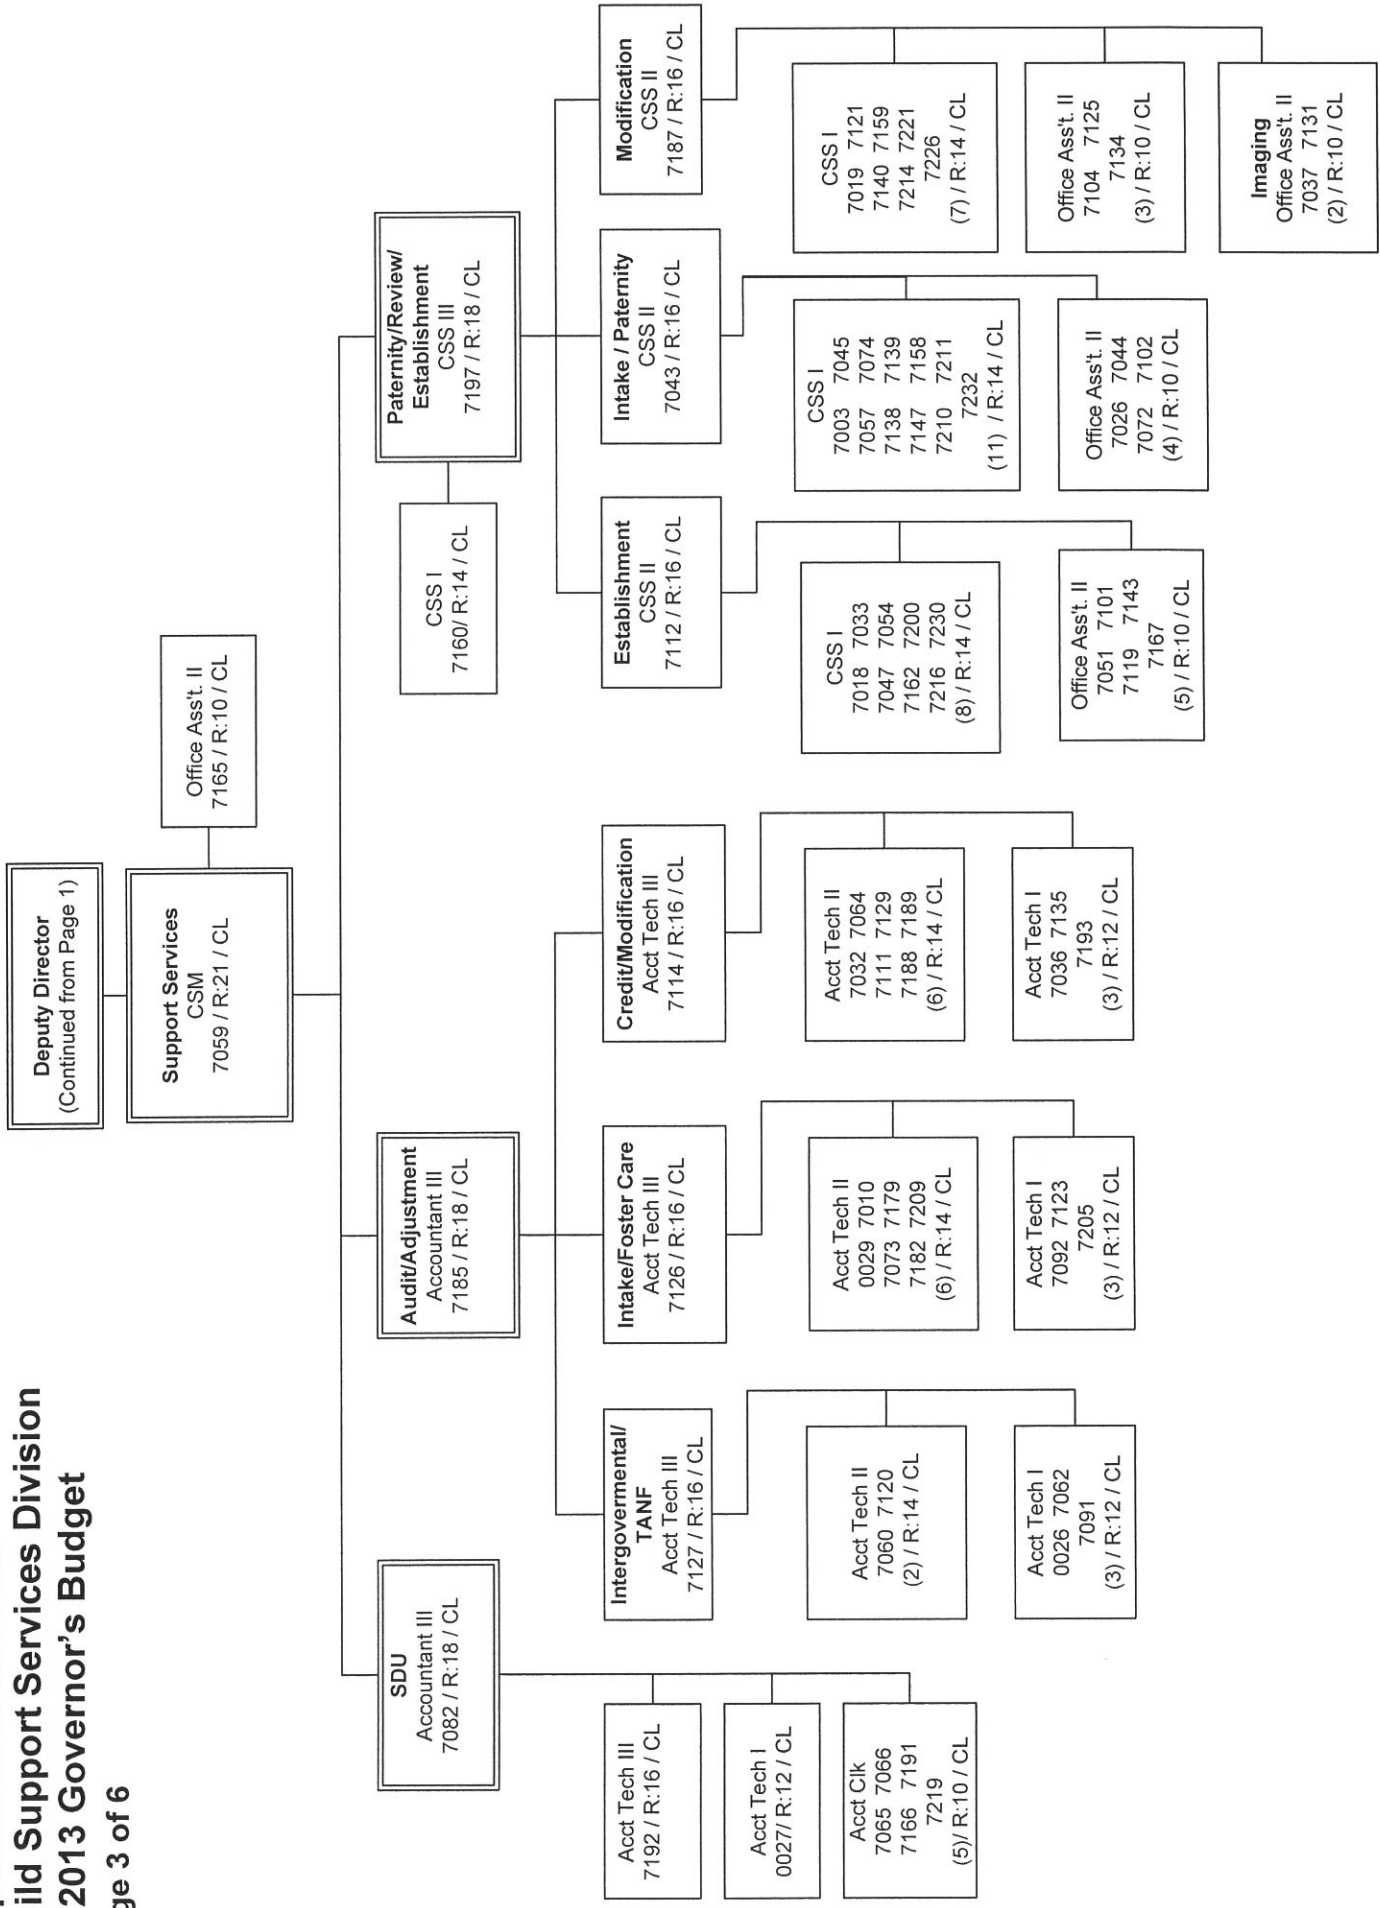

**Department of Revenue
Child Support Services Division
FY2013 Governor's Budget
Page 1 of 6**

ORGANIZATIONAL CHART

**Includes:
Titles, PCN, Range and Class**

ANC	FBKS	JNU	MAT-SU	PD TOTAL
221	2	2	2	227

Class Code	AKPAY Code	Position Title	Range	Dept	Class	#'s	Class Code	AKPAY Code	Position Title	Range	Dept	Class	#'s
PA0112	P1901	Division Director	27	4	EX	1	PB0405	P1625	Analyst Programmer V	22	4	CL	1
PA0014	K0054	Deputy Director	25	4	EX	1	PB0404	P1624	Analyst Programmer IV	20	4	CL	4
PB0213	P1206	Accountant III	18	4	CL	2	PB0403	P1623	Analyst Programmer III	18	4	CL	3
PB0207	P1212	Accounting Tech III	16	4	CL	6	PF0105	P4153	Child Support Manager	21	4	CL	2
PB0206	P1211	Accounting Tech II	14	4	CL	15	PF0103	P4152	Child Support Specialist III	18	4	CL	6
PB0205	P1210	Accounting Tech I	12	4	CL	10	PF0102	P4151	Child Support Specialist II	16	4	CL	21
PB0202	P1203	Accounting Clk	10	4	CL	5	PF0101	P4150	Child Support Specialist I	14	4	CL	92
PB0155	K0020	Administrative Officer II	19	4	CL	2	PB0417	P1642	Data Processing Mgr II	23	4	CL	1
PB0153	K0018	Administrative Assistant III	15	4	CL	1	PC0562	P1291	Internal Auditor II	19	4	CL	1
PB0152	K0018	Administrative Assistant II	14	4	CL	2	PC0561	P1290	Internal Auditor I	16	4	CL	1
PB0151	K0017	Administrative Assistant I	12	4	CL	1	PB0433	P1633	Micro Network Spec I	18	4	CL	1
PB0103	P1135	Office Assistant II	10	4	CL	41	PB0432	P1632	Micro Network Tech II	16	4	CL	1
PB0102	P1134	Office Assistant I	8	4	CL	5	PB0431	P1631	Micro Network Tech I	14	4	CL	1

**Department of Revenue
 Child Support Services Division
 FY2013 Governor's Budget
 Page 2 of 6**

**Department of Revenue
 Child Support Services Division
 FY2013 Governor's Budget
 Page 3 of 6**

**Department of Revenue
 Child Support Services Division
 FY2013 Governor's Budget
 Page 4 of 6**