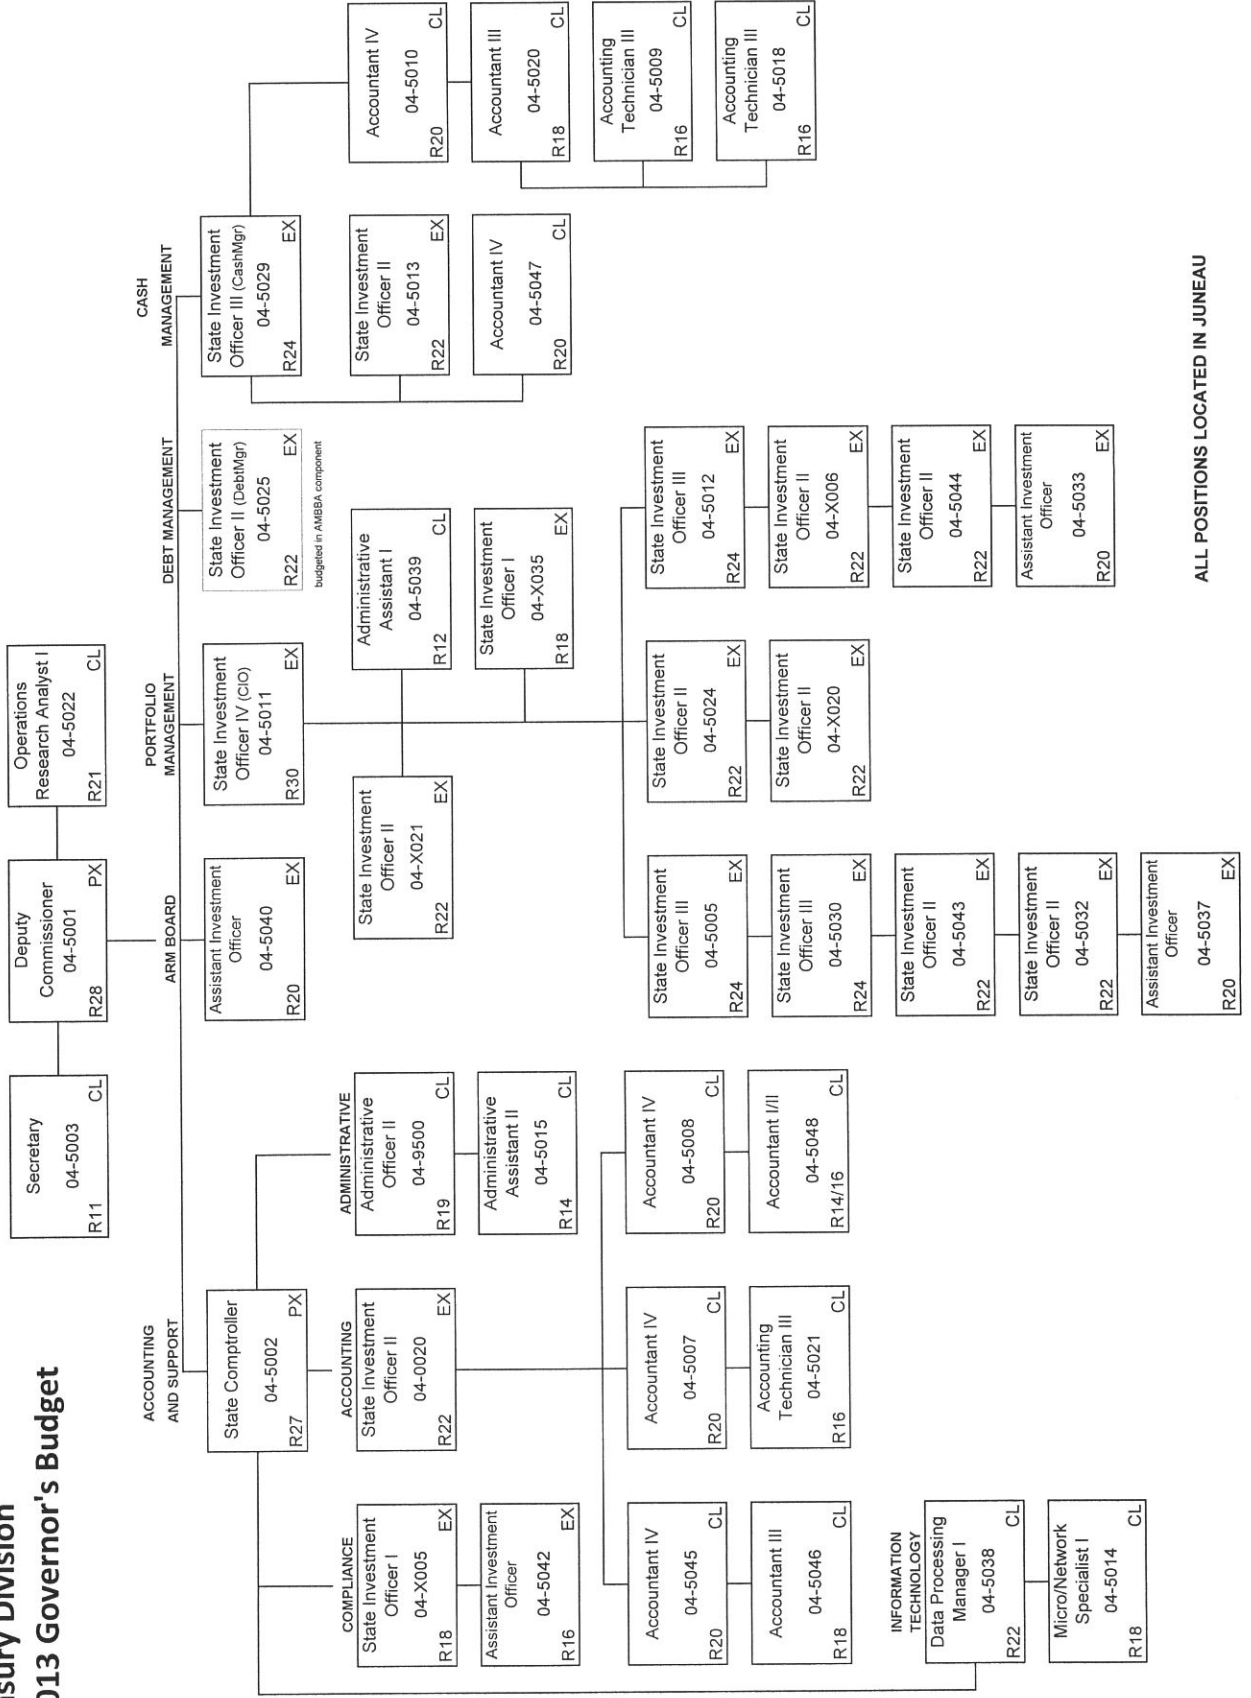

Department of Revenue Treasury Division FY2013 Governor's Budget

ALL POSITIONS LOCATED IN JUNEAU