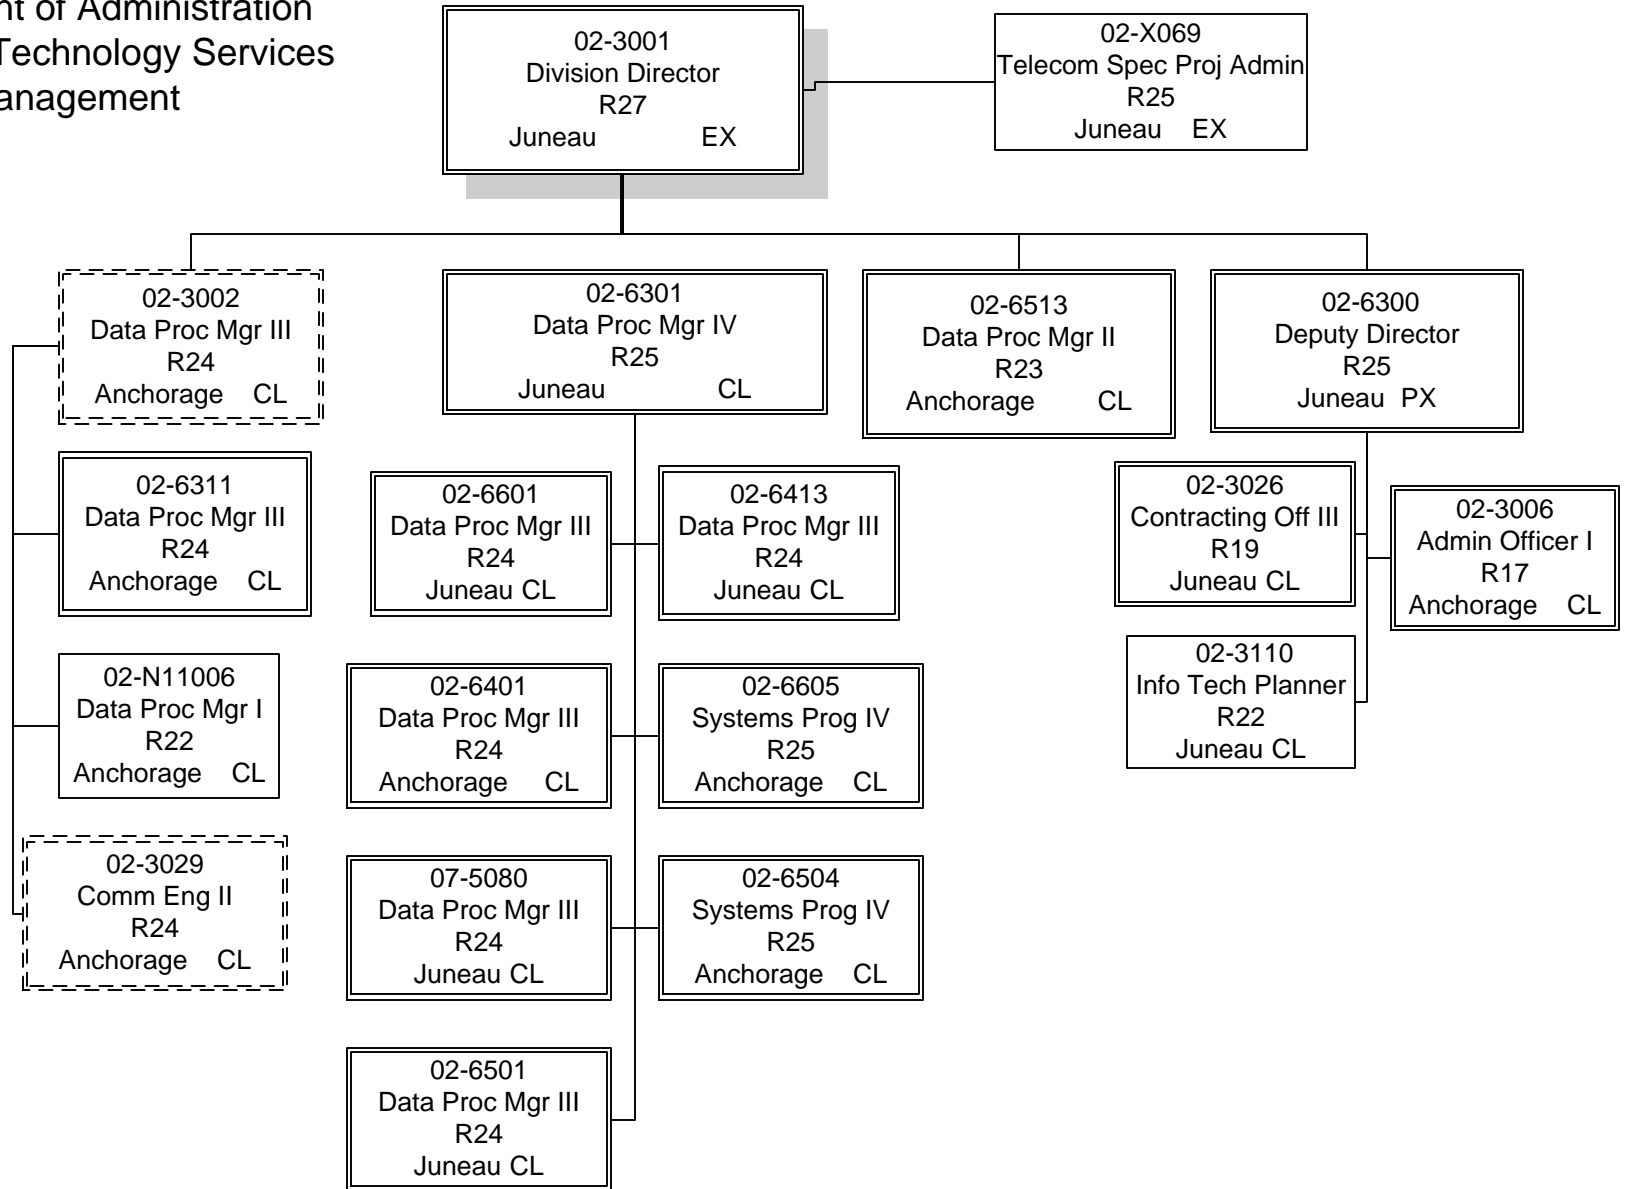

Department of Administration
Enterprise Technology Services
Management

Department of Administration
Enterprise Technology Services
Administrative & Procurement

Department of Administration
Enterprise Technology Services
Security Office

Department of Administration
Enterprise Technology Services

Department of Administration
Enterprise Technology Services
Exchange/Directory Services

Department of Administration
Enterprise Technology Services
Infrastructure Services

Department of Administration
Enterprise Technology Services
Mainframe Services

Department of Administration
Enterprise Technology Services
Network Data/Video/Voice

Department of Administration
Enterprise Technology Services
Project Management & Service Desk

Department of Administration
Enterprise Technology Services
Service Center Facilities

Department of Administration
Enterprise Technology Services
SATS