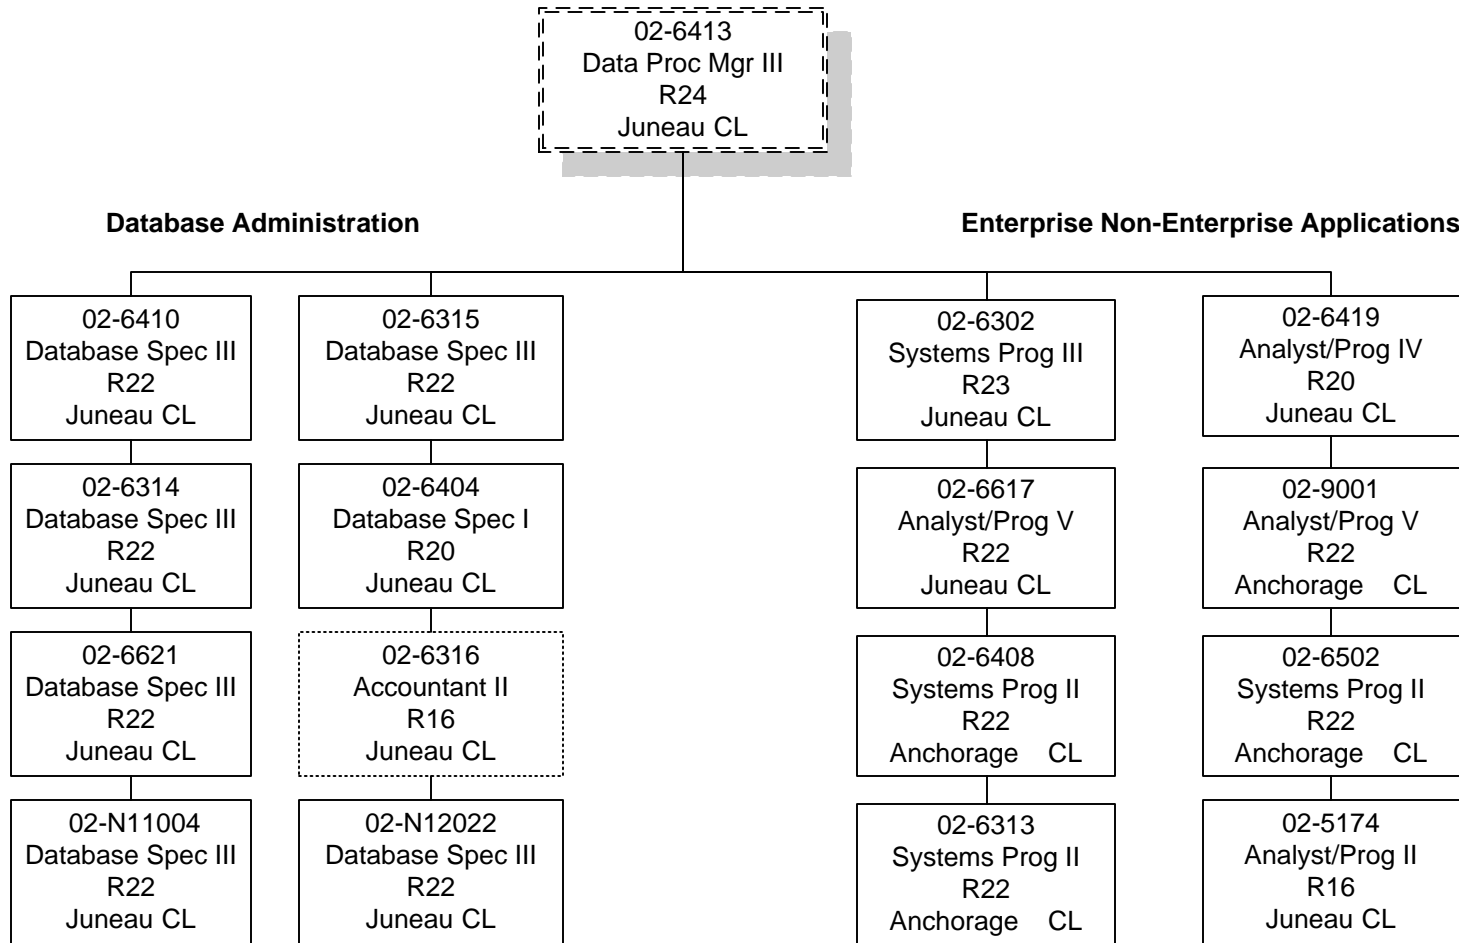

Department of Administration
Enterprise Technology Services
Management

Department of Administration
Enterprise Technology Services
Administrative & Procurement

Department of Administration
Enterprise Technology Services
Security Office

Department of Administration
Enterprise Technology Services

Department of Administration
Enterprise Technology Services
Exchange/Directory Services

Department of Administration
Enterprise Technology Services
Infrastructure Services

Department of Administration
Enterprise Technology Services
Mainframe Services

Department of Administration
Enterprise Technology Services
Network Data/Video/Voice

Department of Administration
Enterprise Technology Services
Project Management & Service Desk