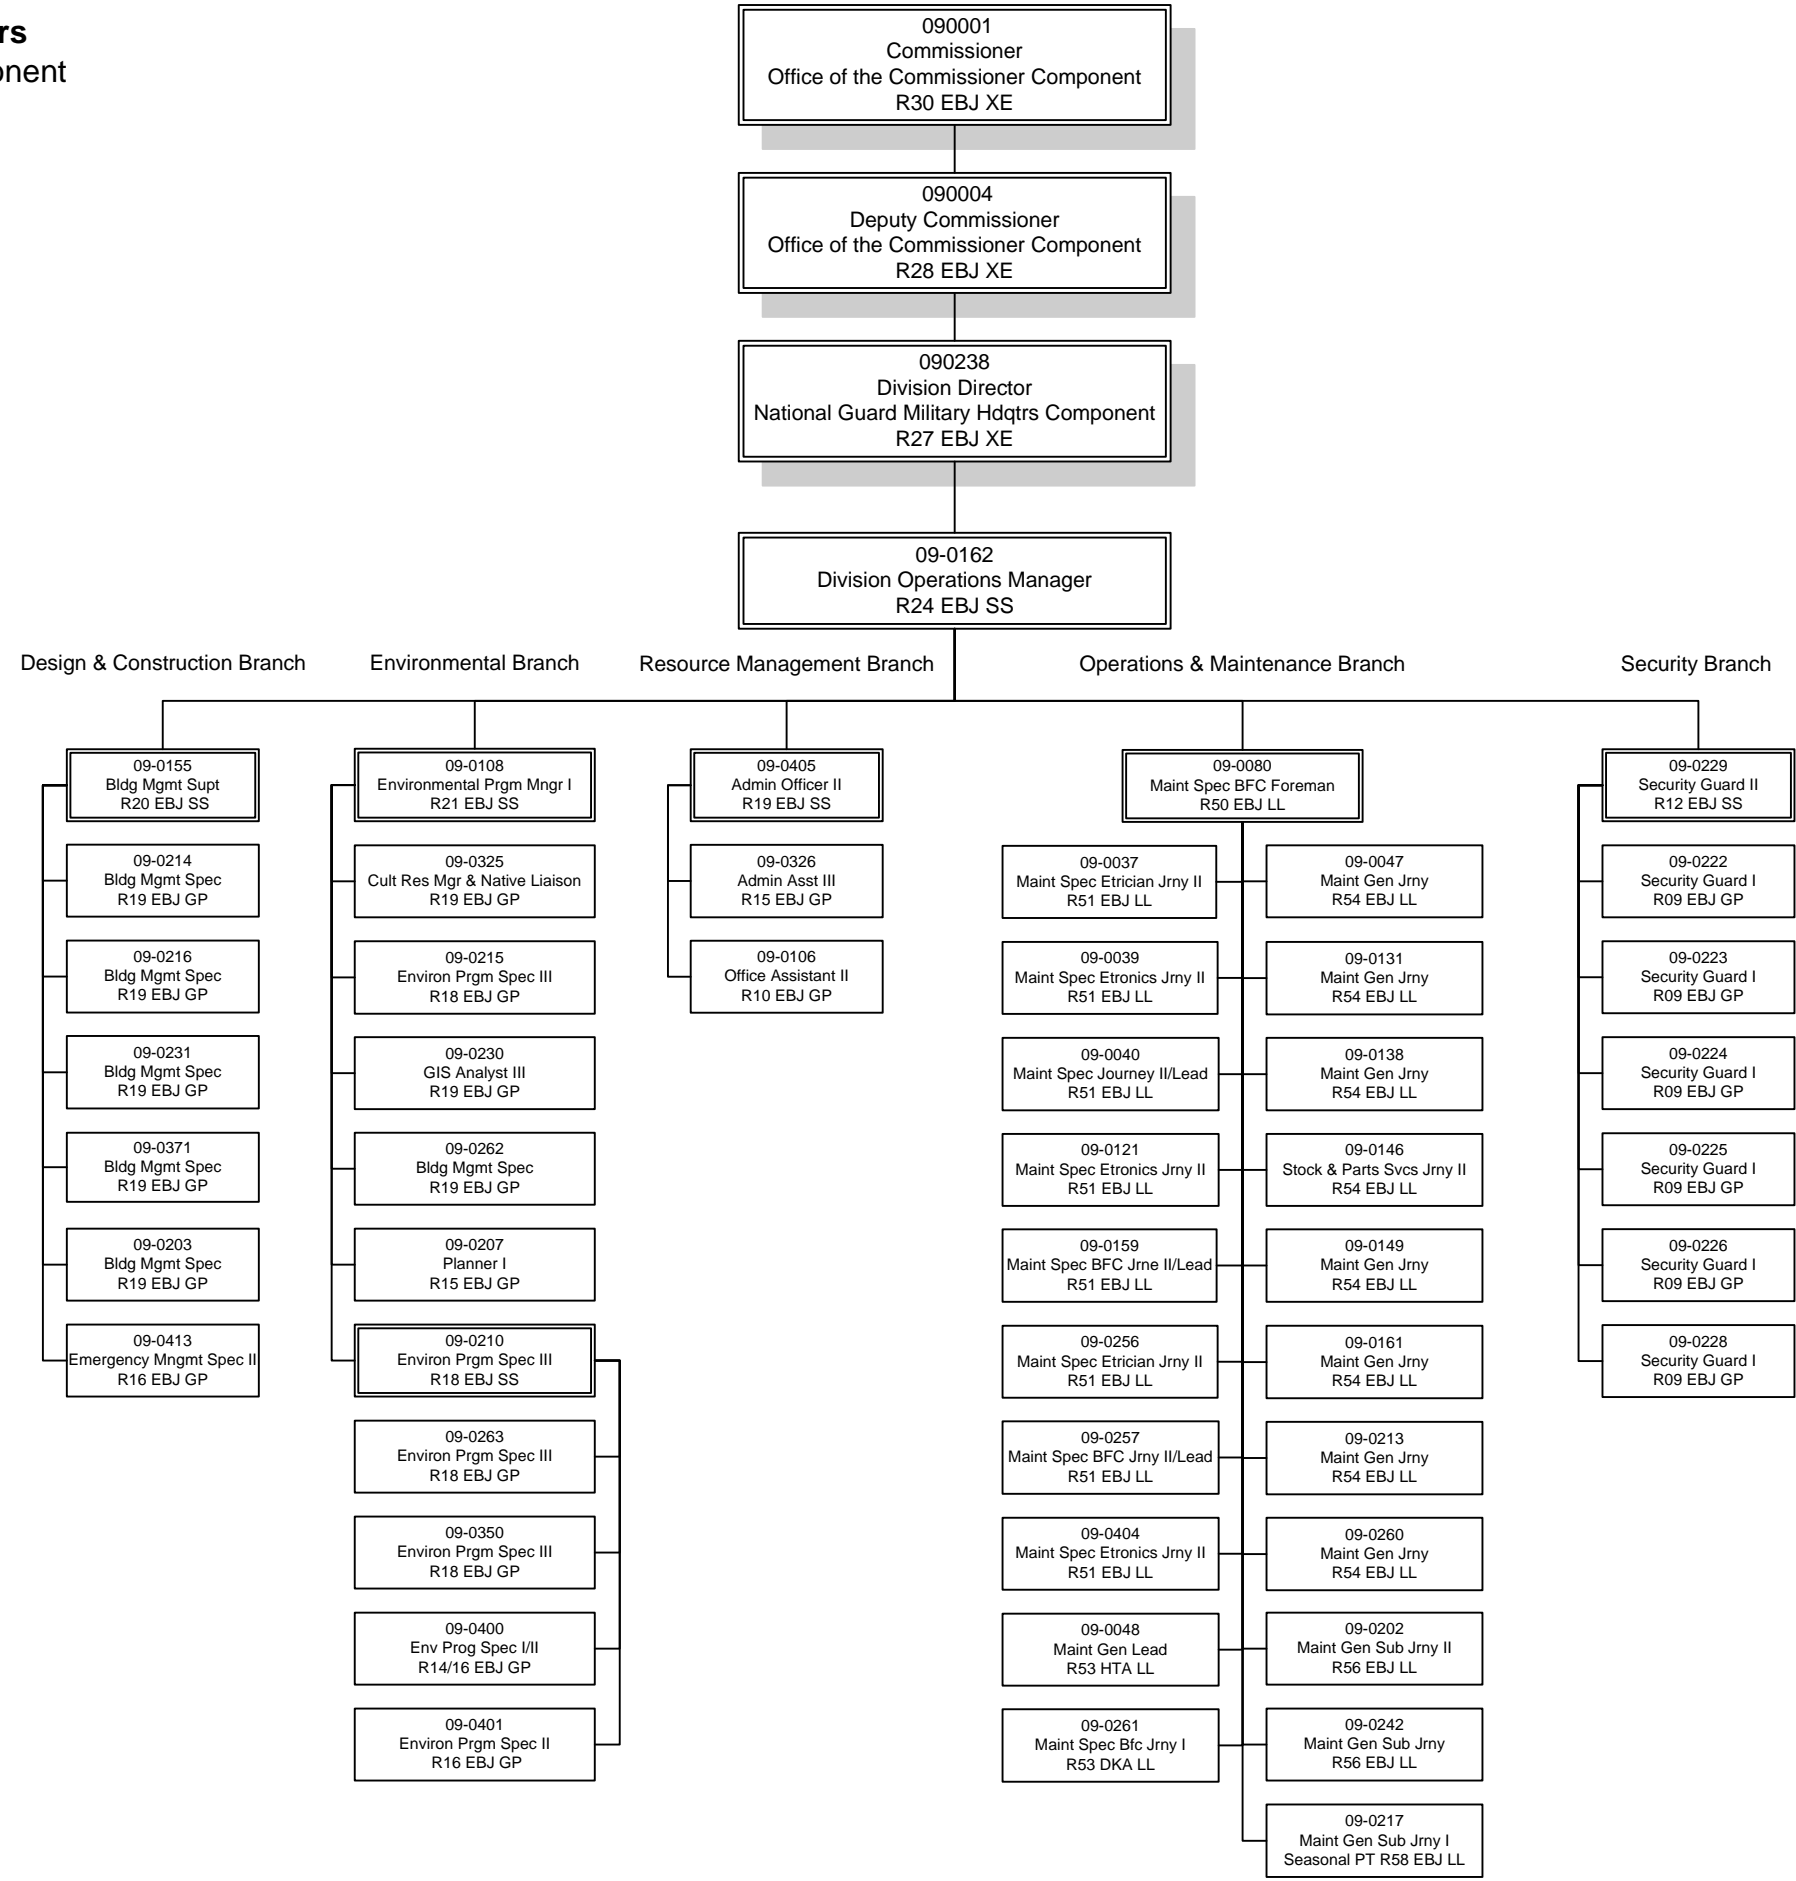

Department of Military & Veterans' Affairs
Army Guard Facilities Maintenance Component

Location Codes

DKA-Bethel
 EBJ-Joint Base Elmendorf-Richardson
 HTA-Nome

Bargaining Unit Codes

GG-General Gov't Employees
 GP-General Gov't Employees
 LL-Labor, Trades & Crafts
 SS-Supervisory Employees
 XE-Exempt Executive