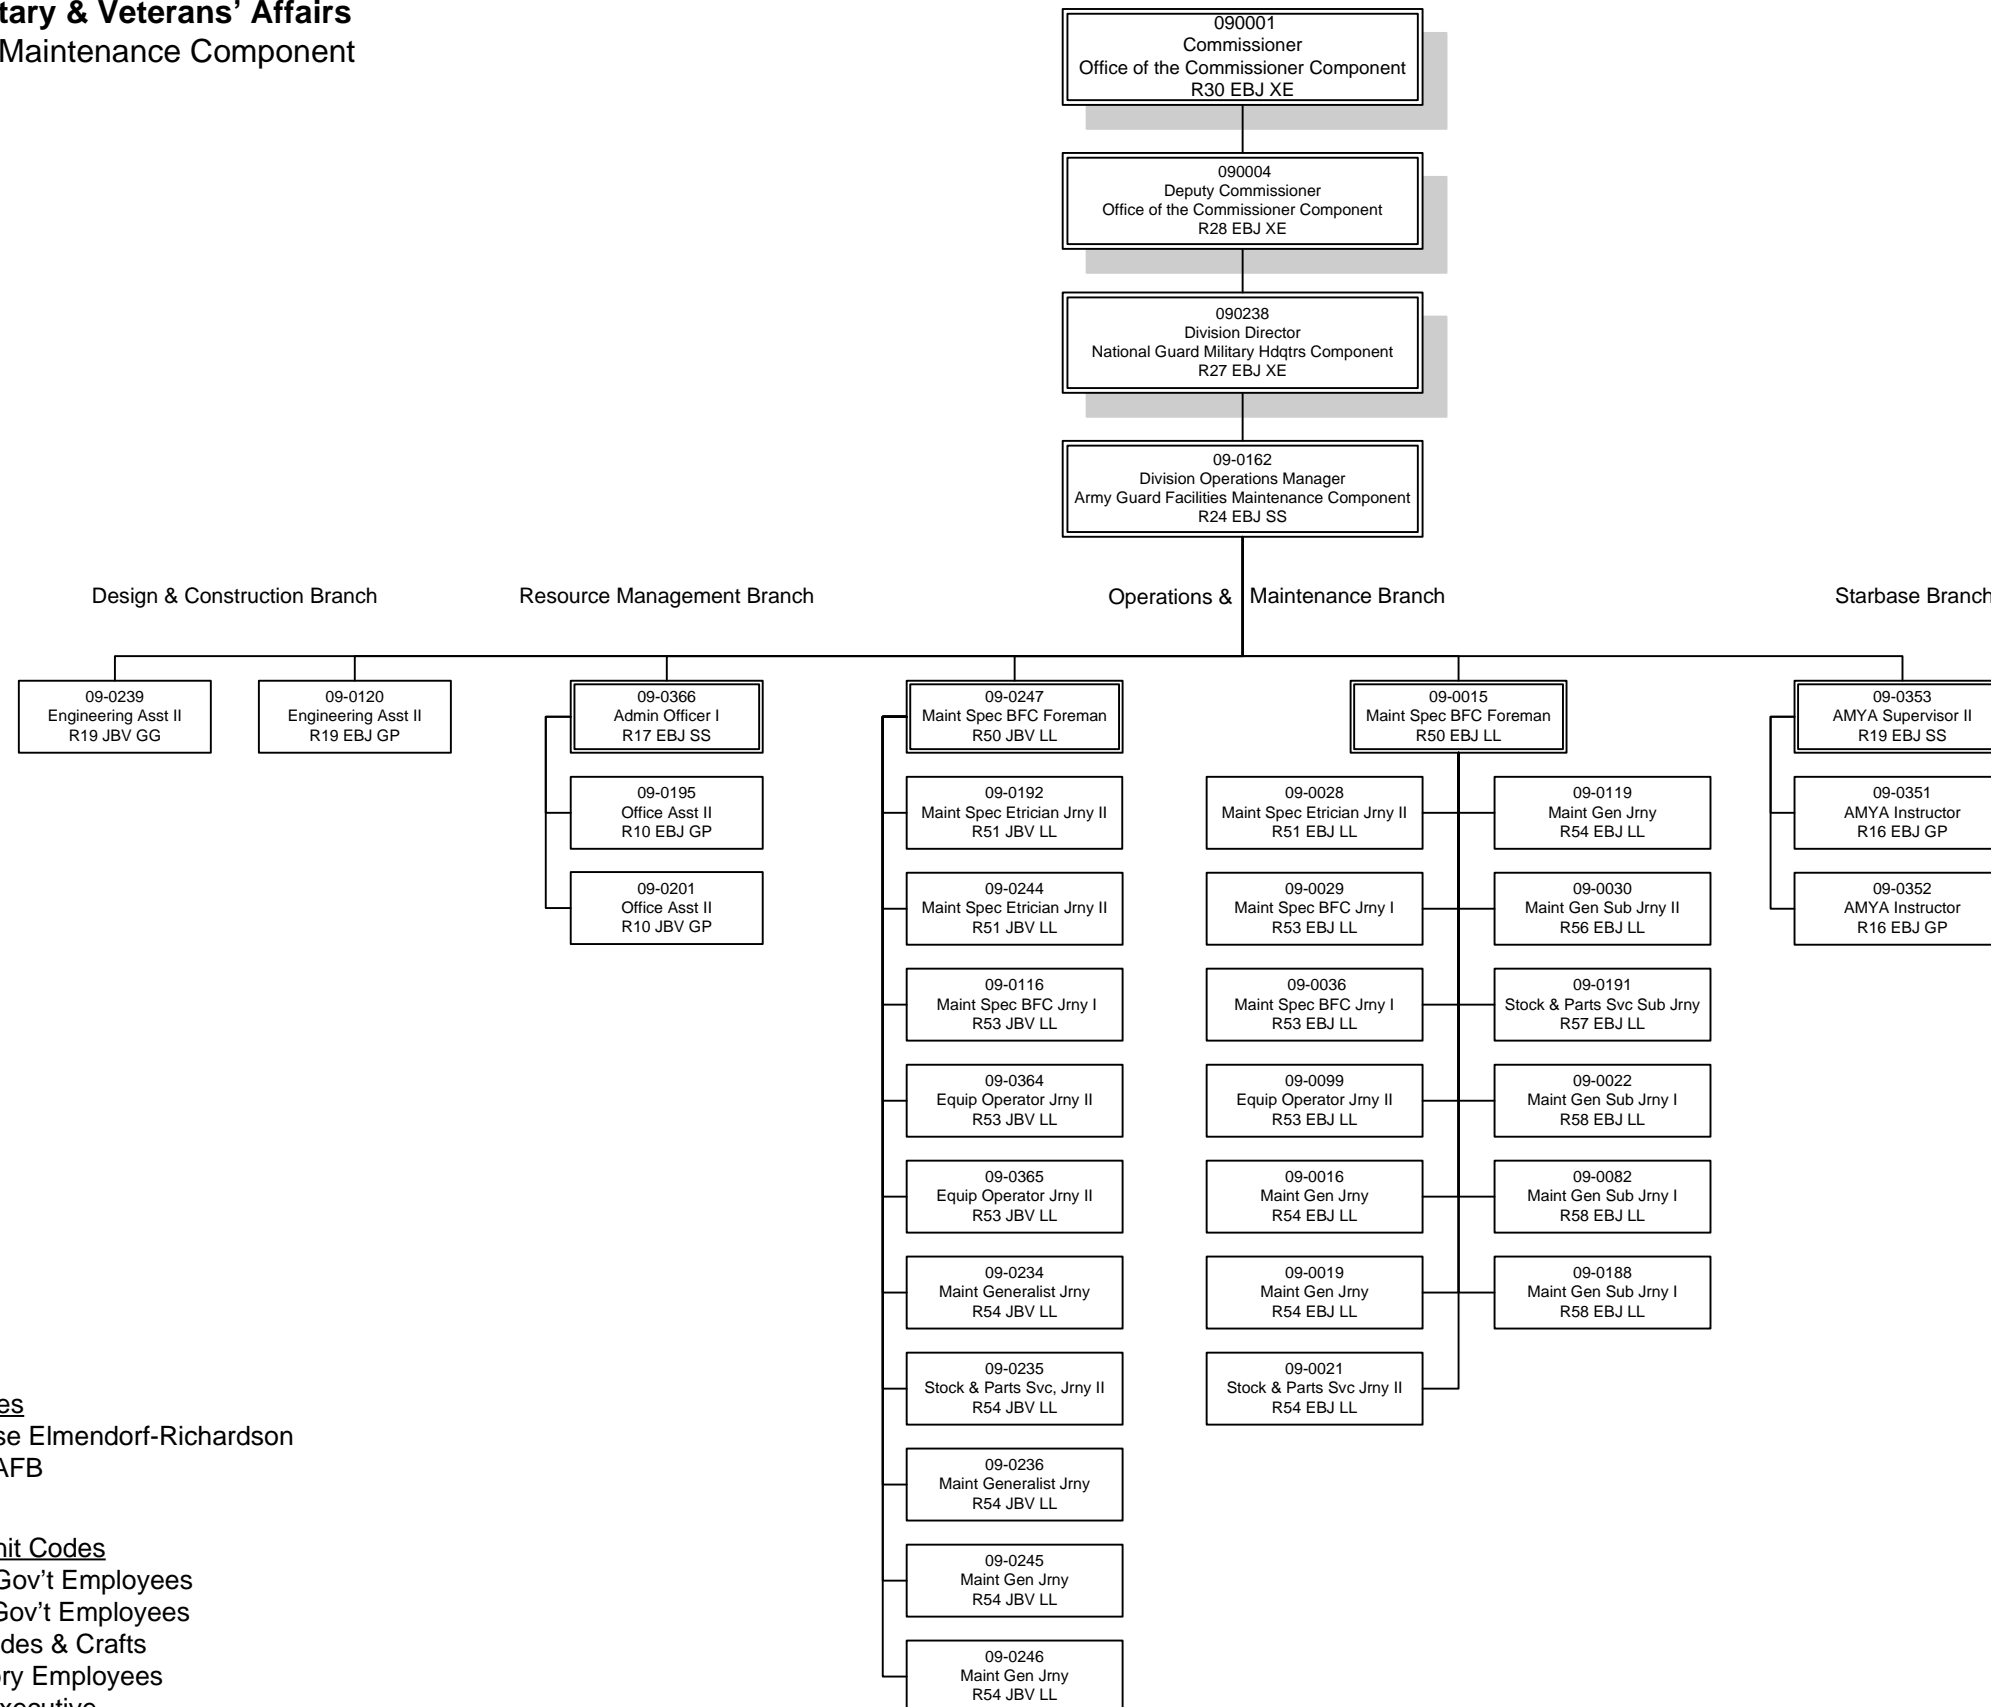

**Department of Military & Veterans' Affairs**  
**Air Guard Facilities Maintenance Component**

Location Codes

EBJ-Joint Base Elmendorf-Richardson  
 JBV-Eielson AFB

Bargaining Unit Codes

GG-General Gov't Employees  
 GP-General Gov't Employees  
 LL-Labor, Trades & Crafts  
 SS-Supervisory Employees  
 XE-Exempt Executive