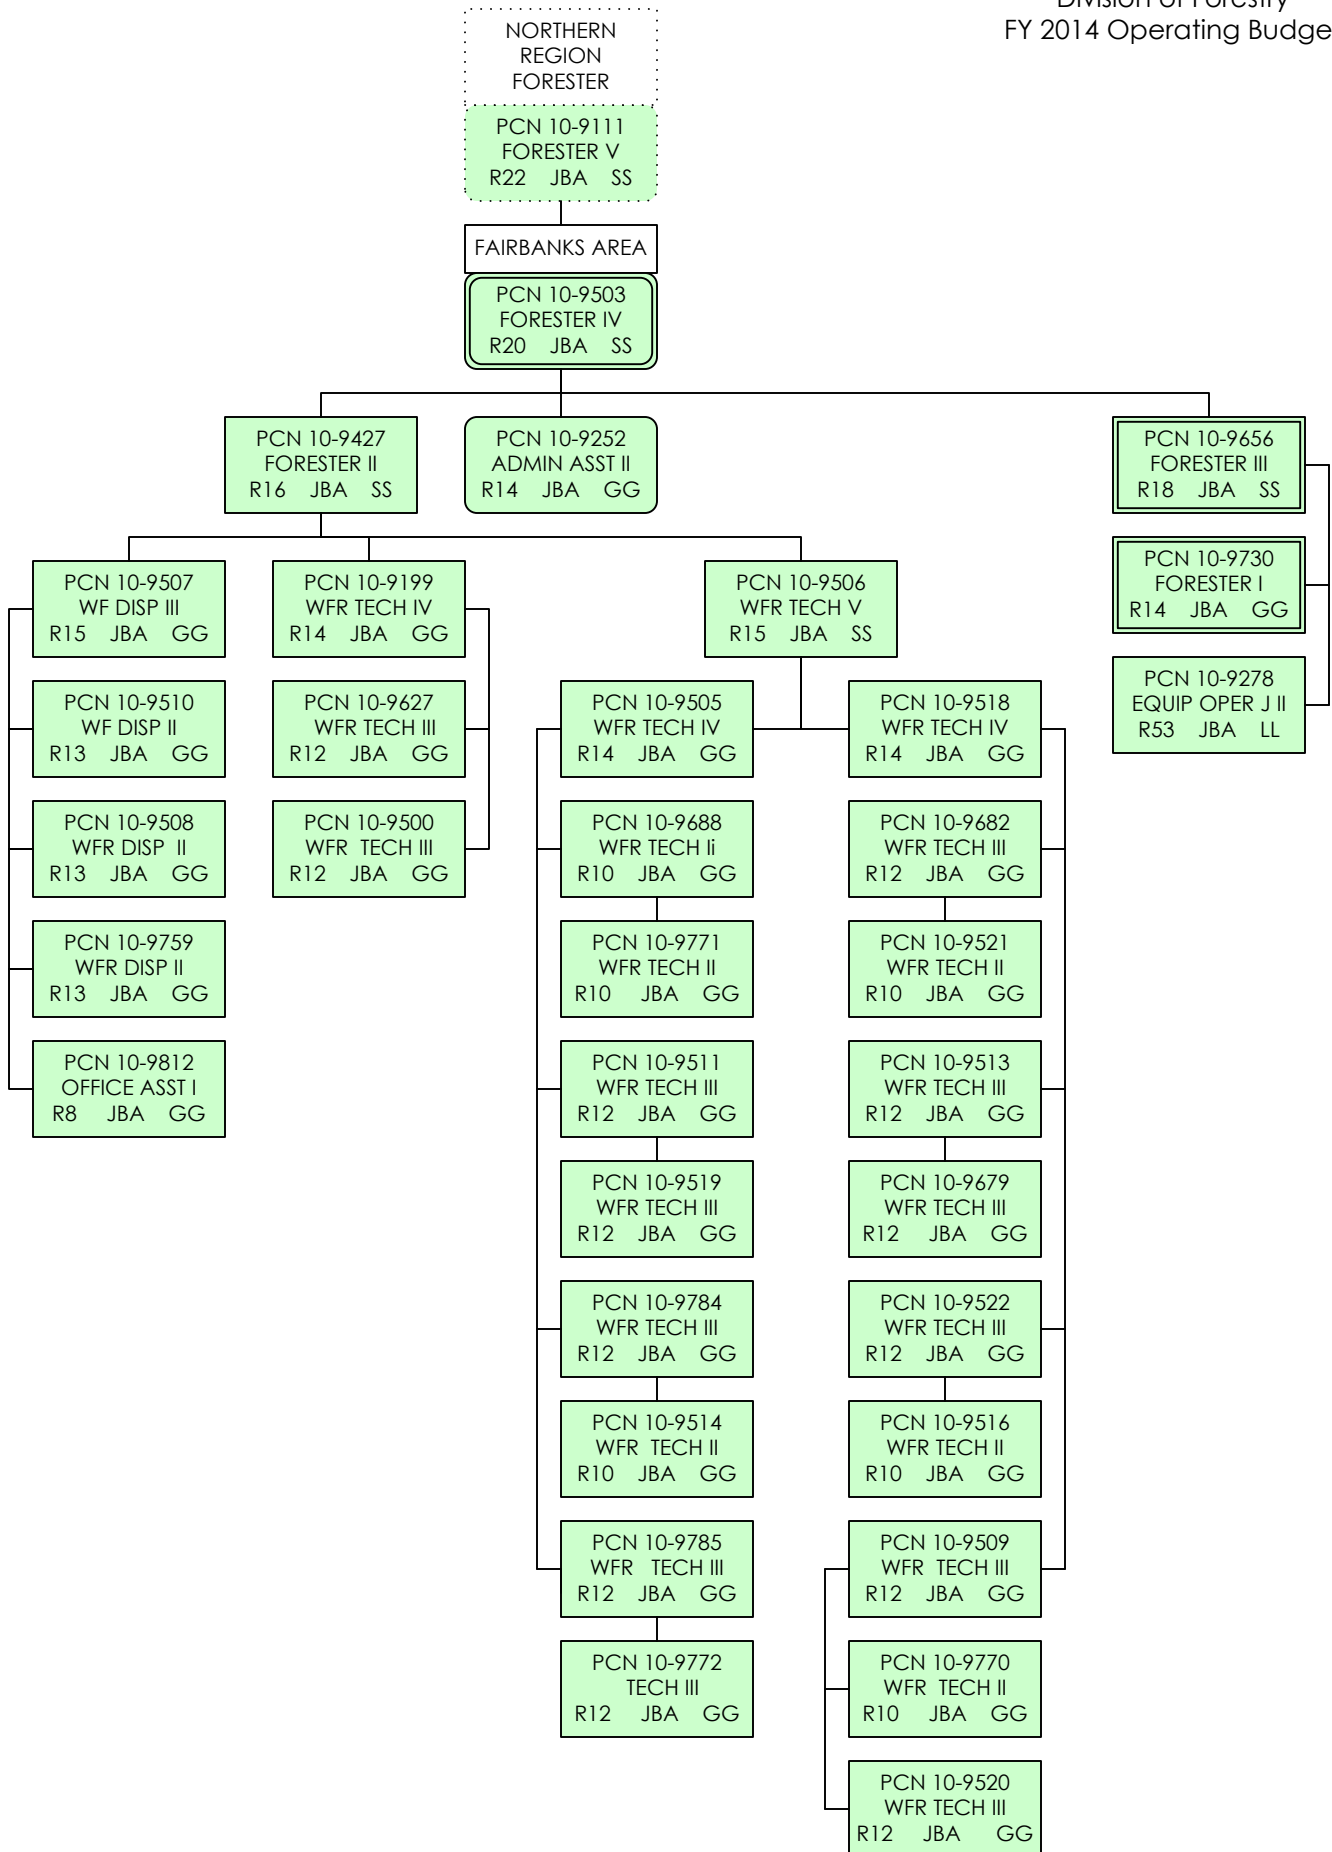

COMPONENT KEY

Department of Natural Resources
 Division of Forestry
 FY 2014 Operating Budget

Department of Natural Resources
 Division of Forestry
 FY 2014 Operating Budget

Department of Natural Resources
 Division of Forestry
 FY 2014 Operating Budget