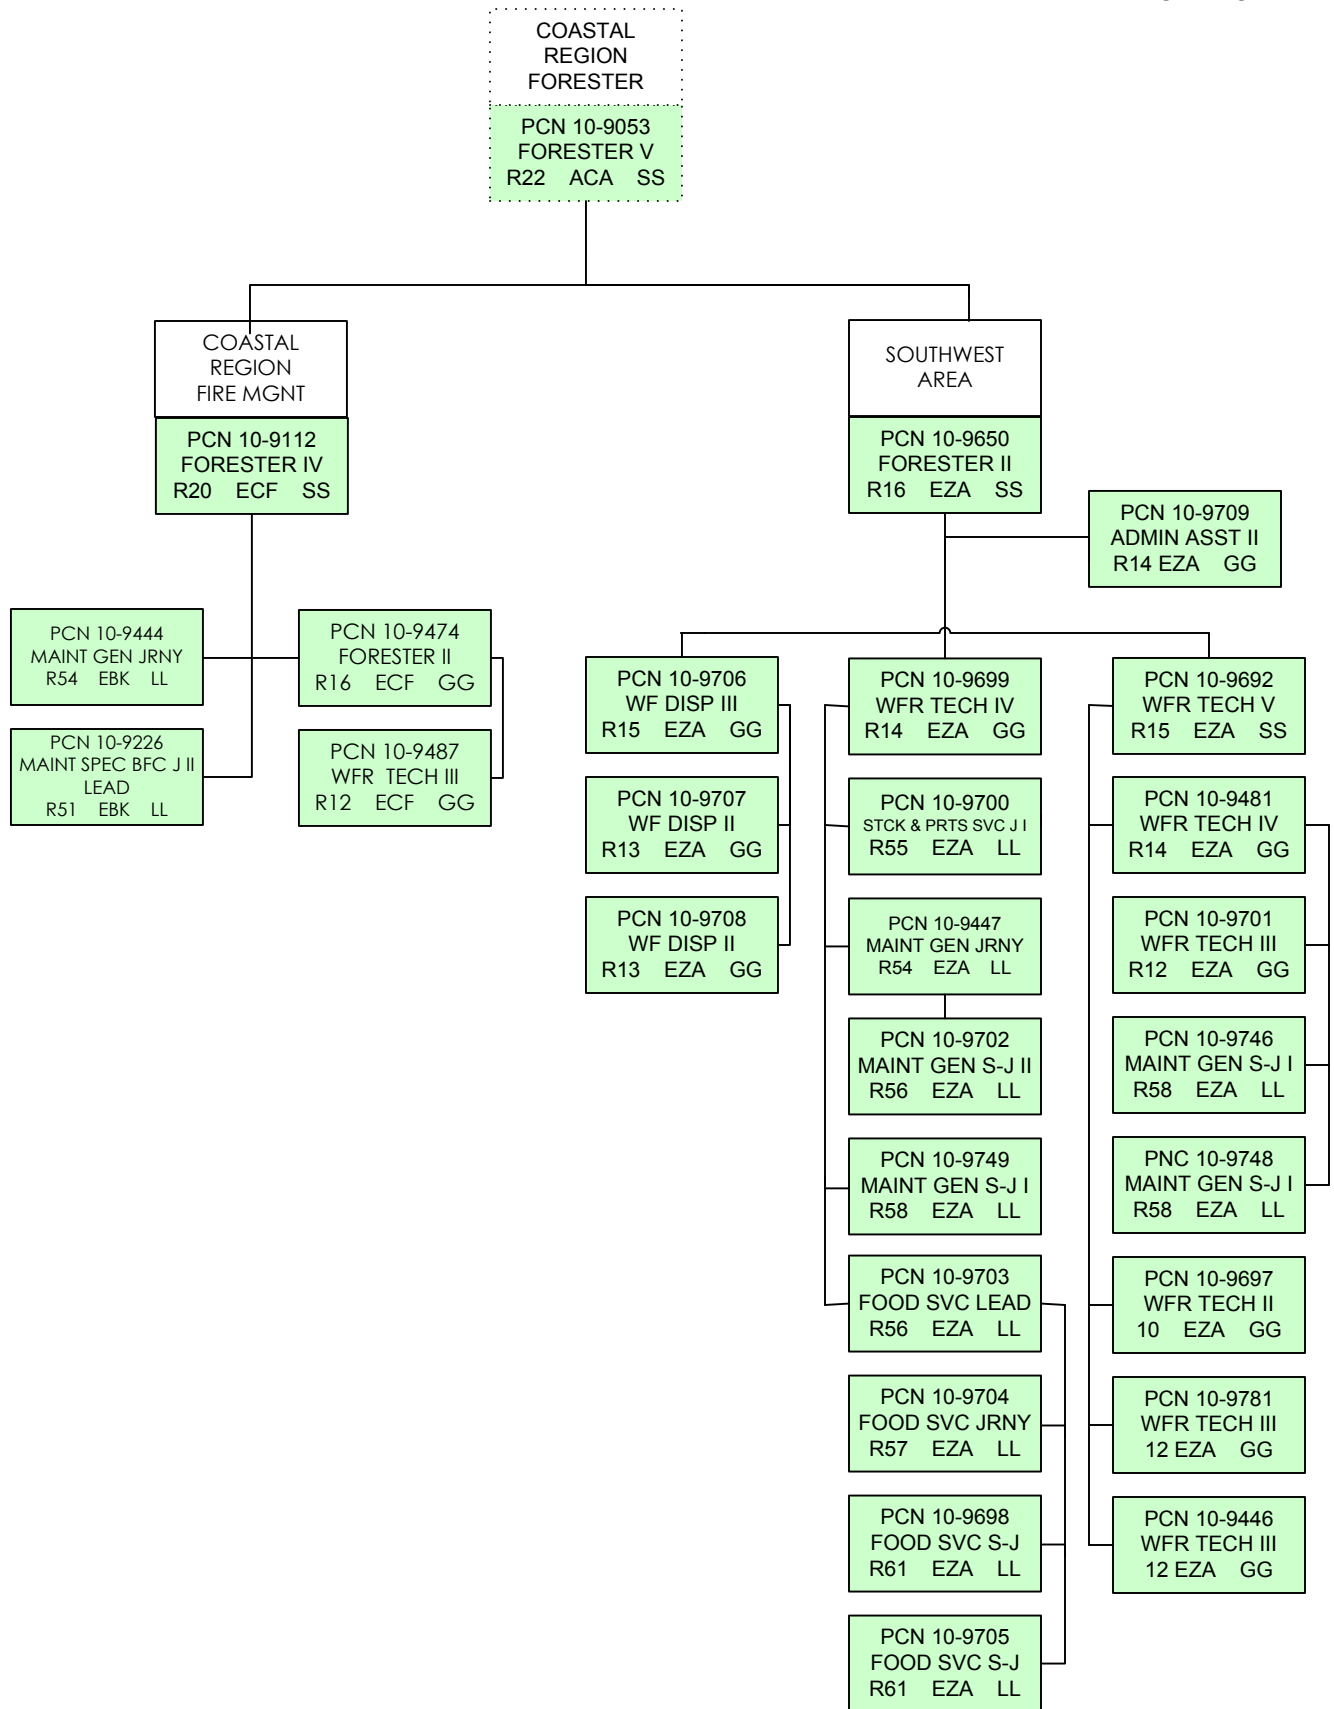

COMPONENT KEY

Department of Natural Resources
 Division of Forestry
 FY 2014 Operating Budget

Department of Natural Resources
 Division of Forestry
 FY 2014 Operating Budget

Department of Natural Resources
 Division of Forestry
 FY 2014 Operating Budget