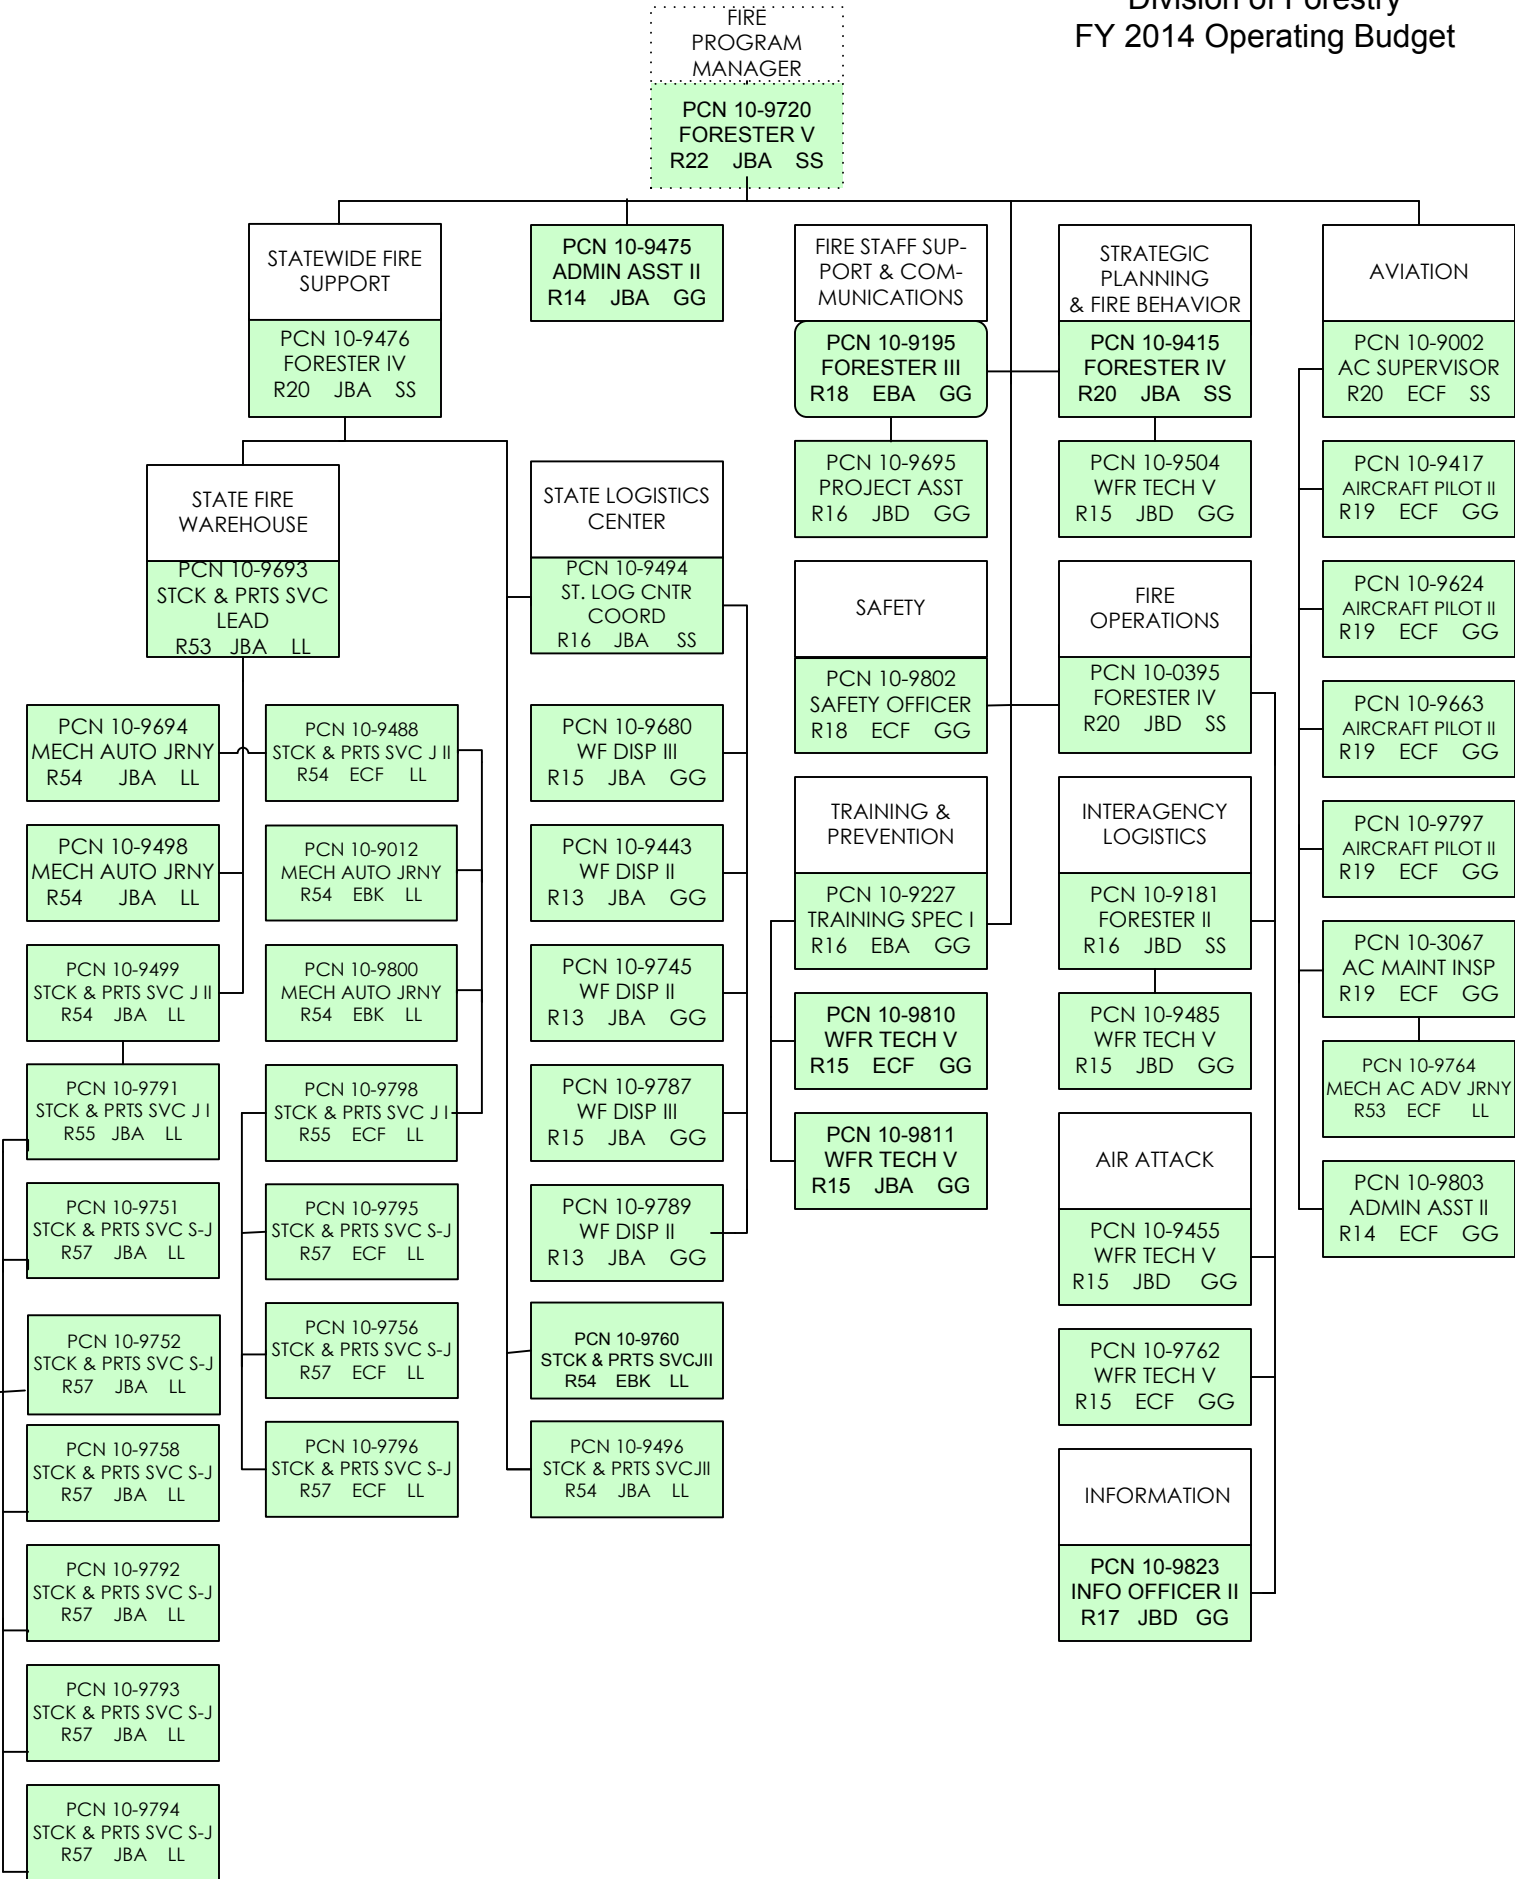

COMPONENT KEY

Department of Natural Resources
 Division of Forestry
 FY 2014 Operating Budget

Department of Natural Resources
 Division of Forestry
 FY 2014 Operating Budget

Department of Natural Resources
 Division of Forestry
 FY 2014 Operating Budget