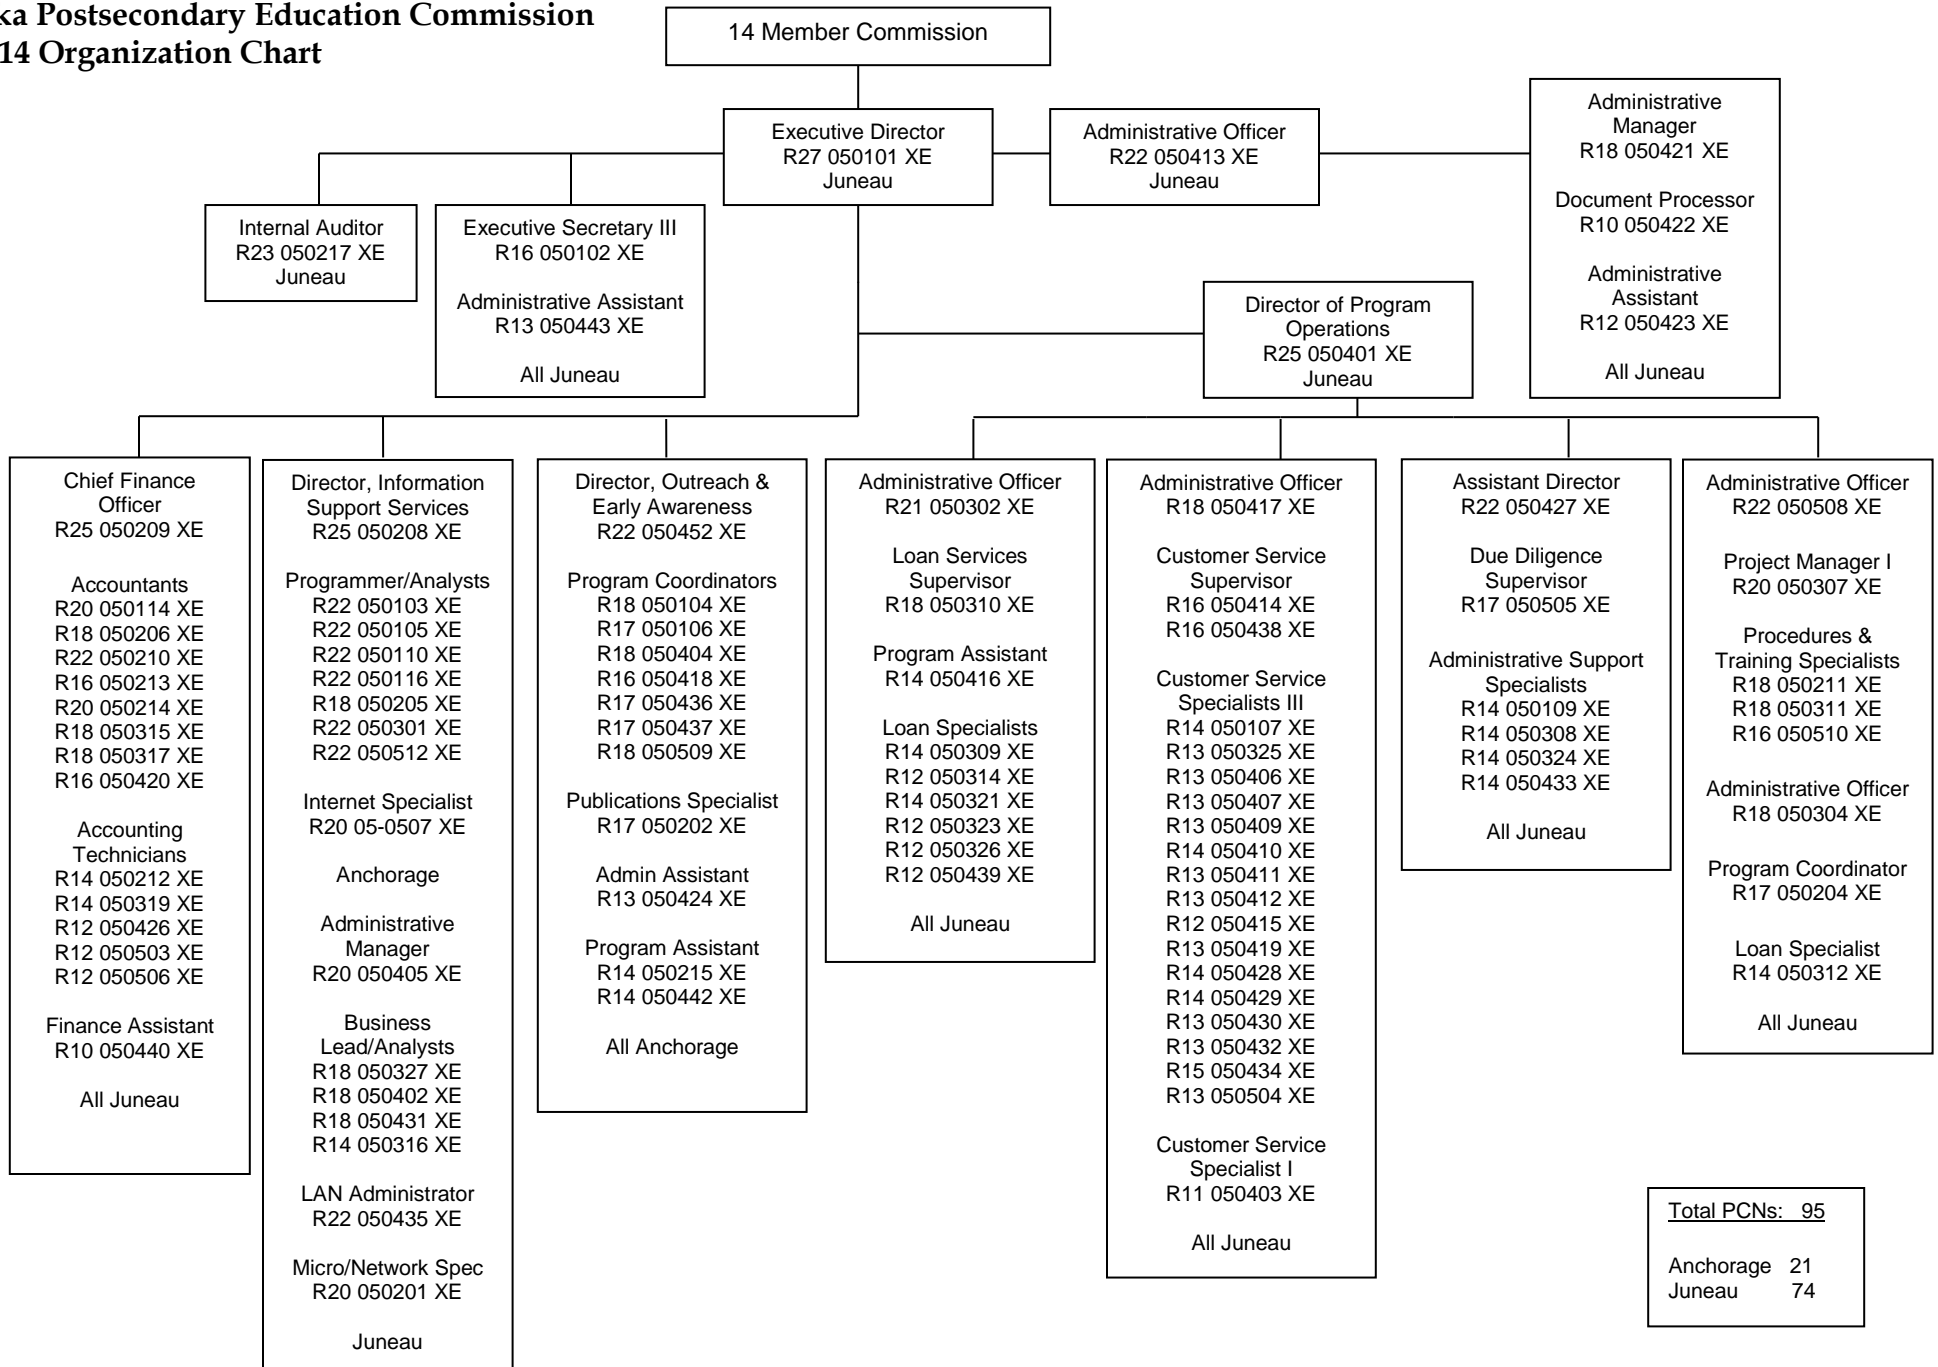

Alaska Postsecondary Education Commission FY2014 Organization Chart

Total PCNs: 95
Anchorage 21
Juneau 74