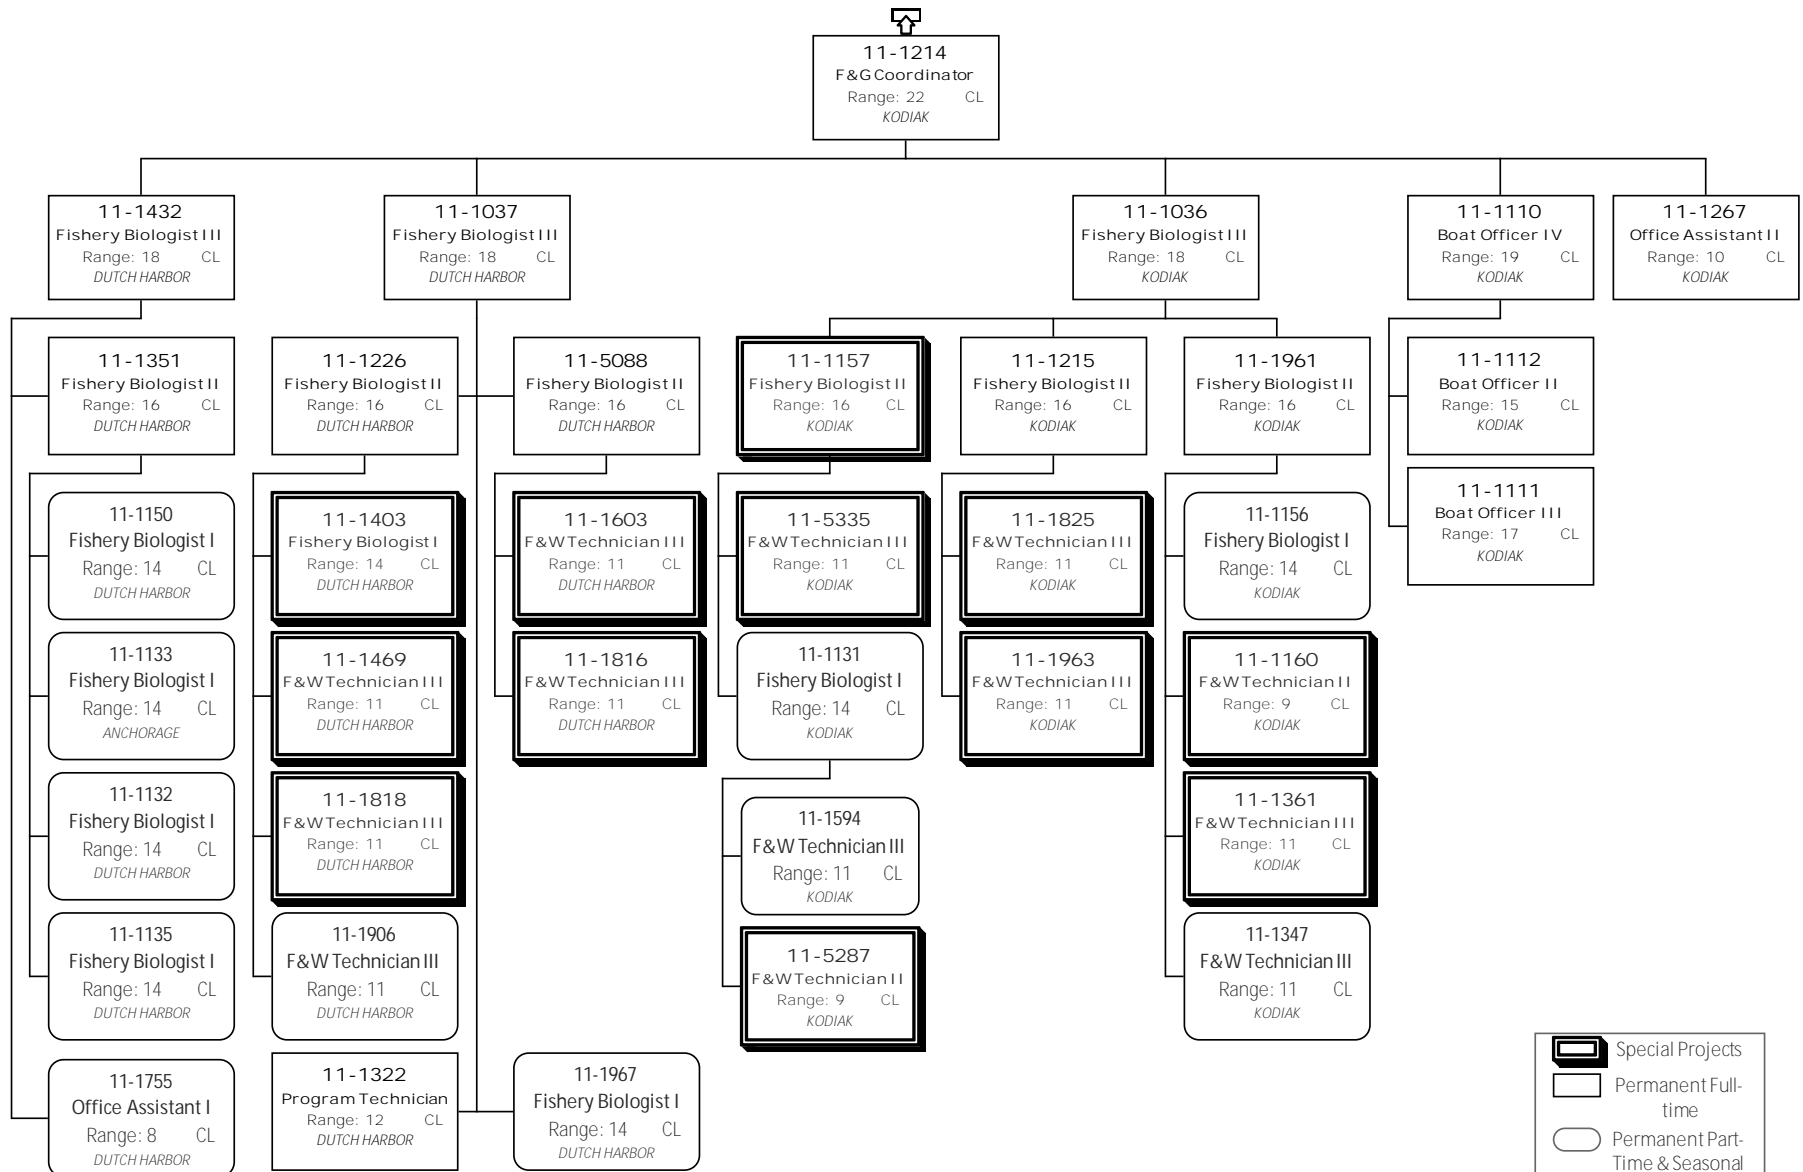

Division of Commercial Fisheries
Special Projects Component
FY2014 Governor's Request