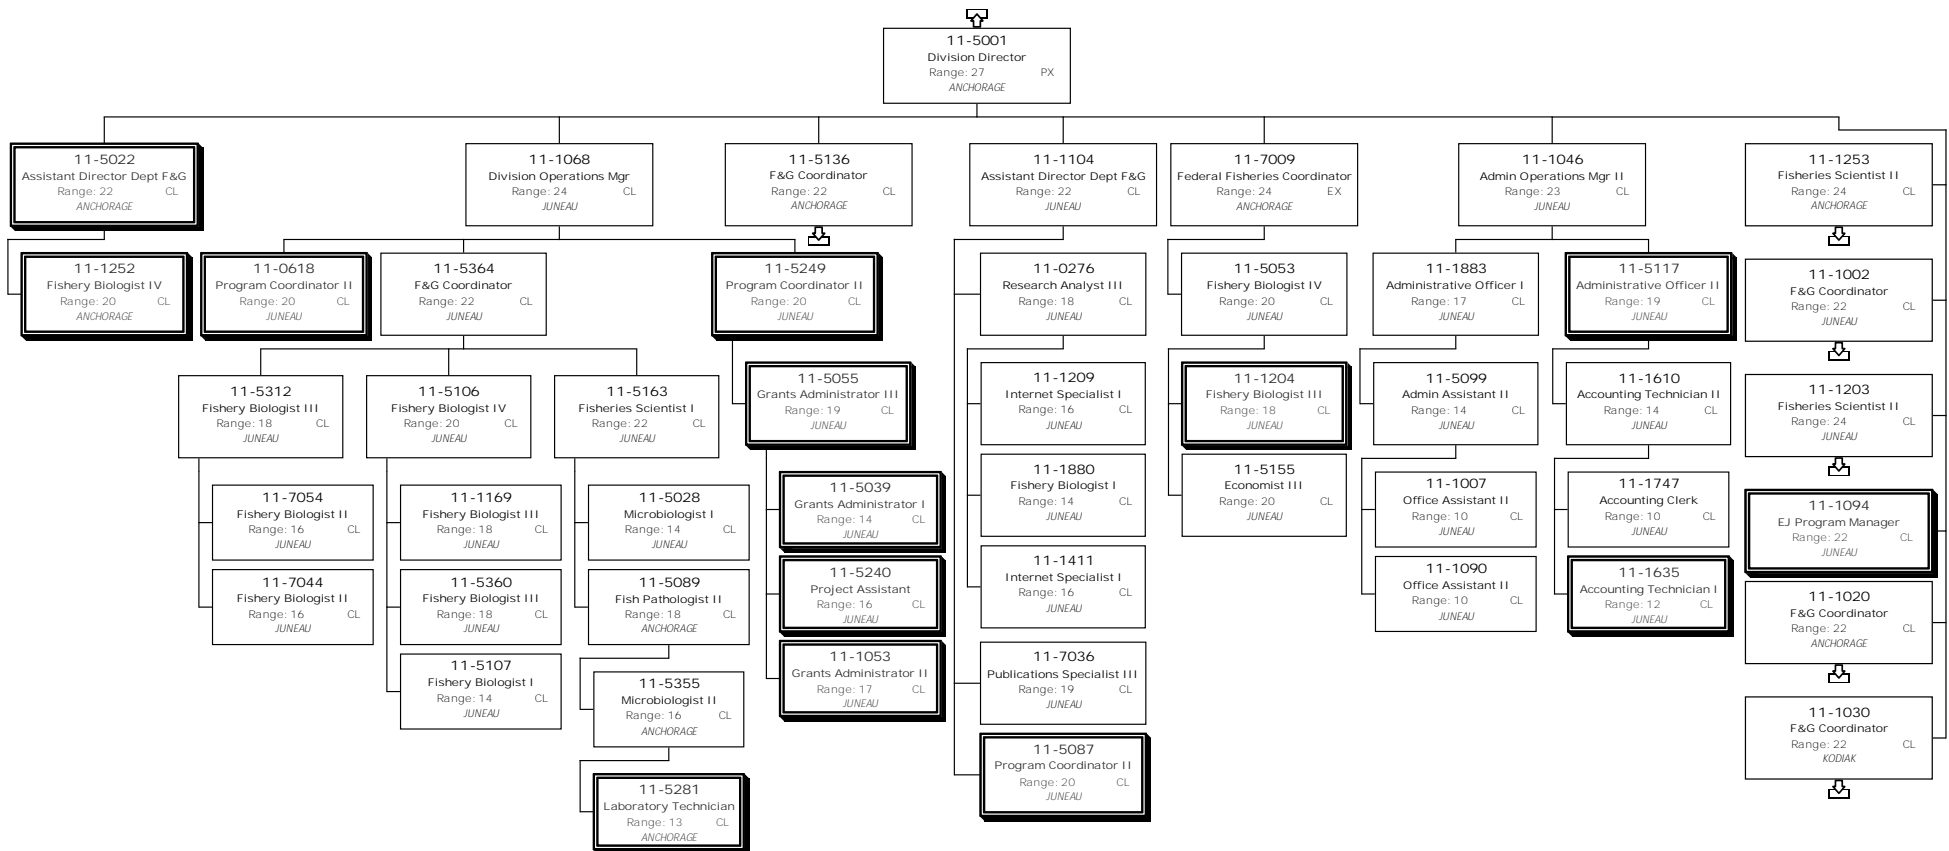

Division of Commercial Fisheries
 Special Projects Component
 FY2014 Governor's Request

Division of Commercial Fisheries Special Projects Component FY2014 Governor's Request

Division of Commercial Fisheries
 Special Projects Component
 FY2014 Governor's Request