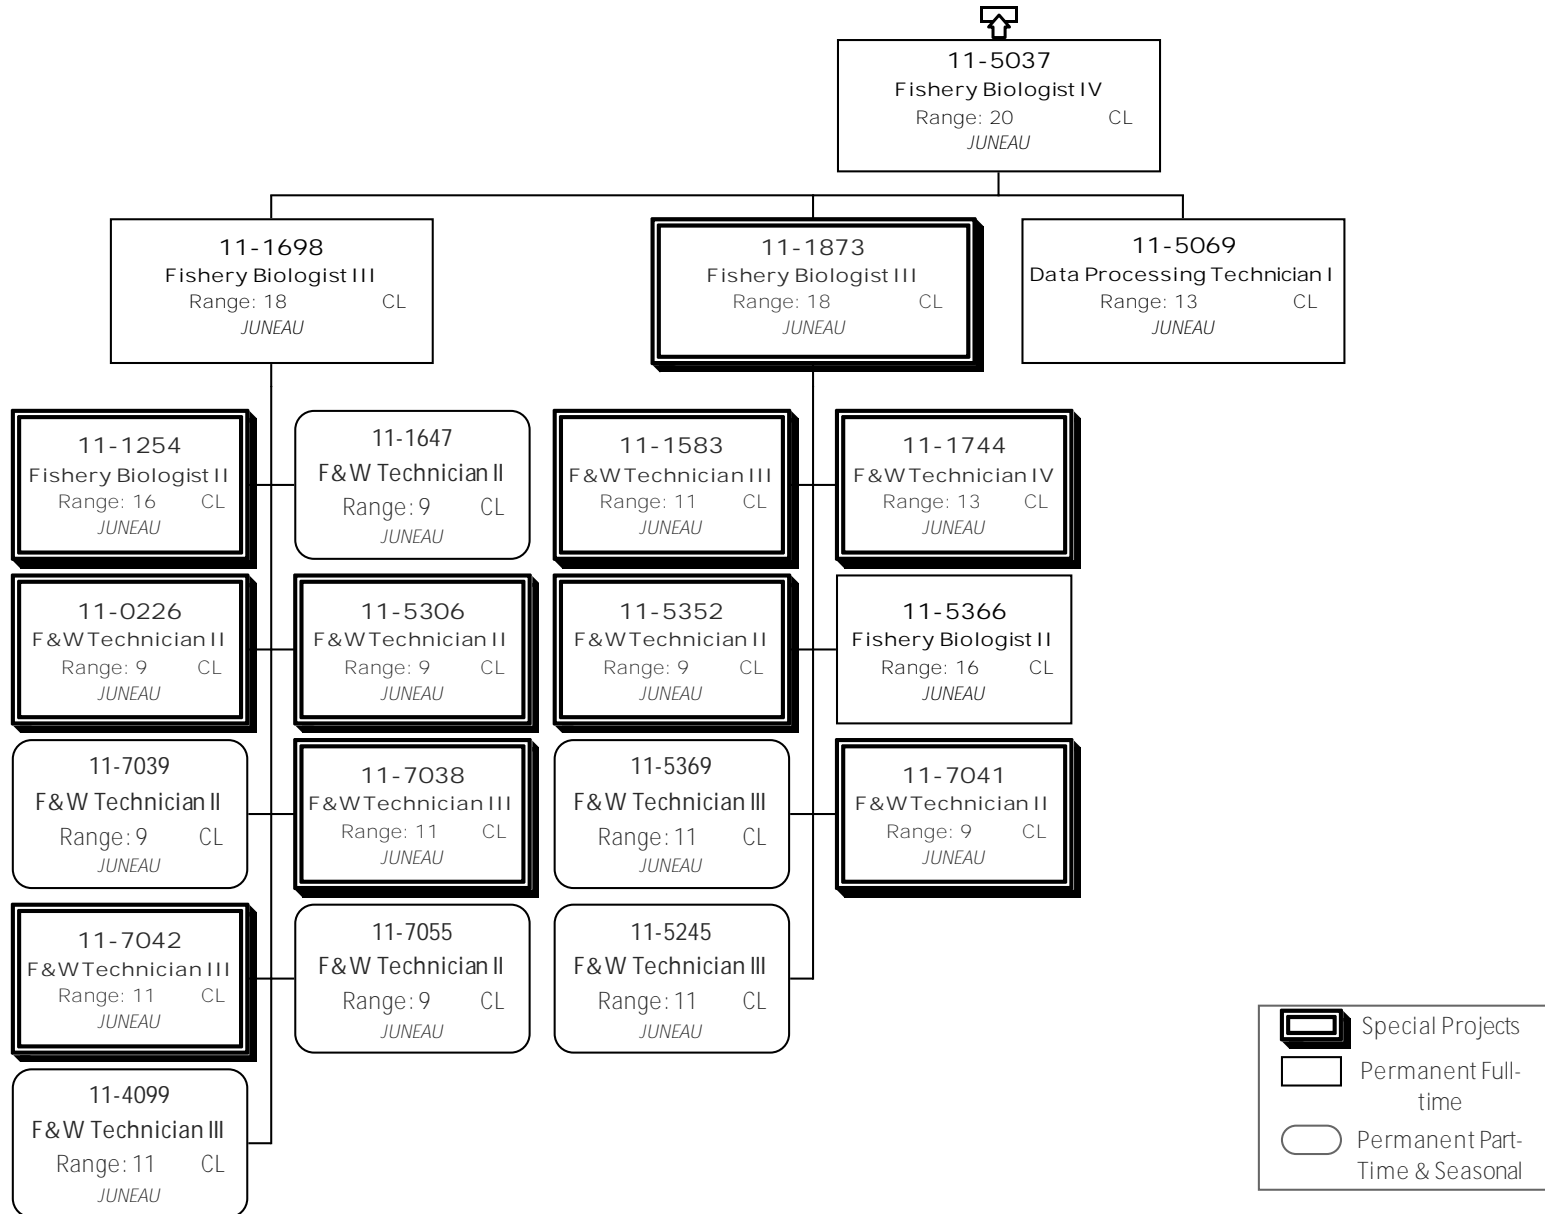

Division of Commercial Fisheries
Special Projects Component
FY2014 Governor's Request