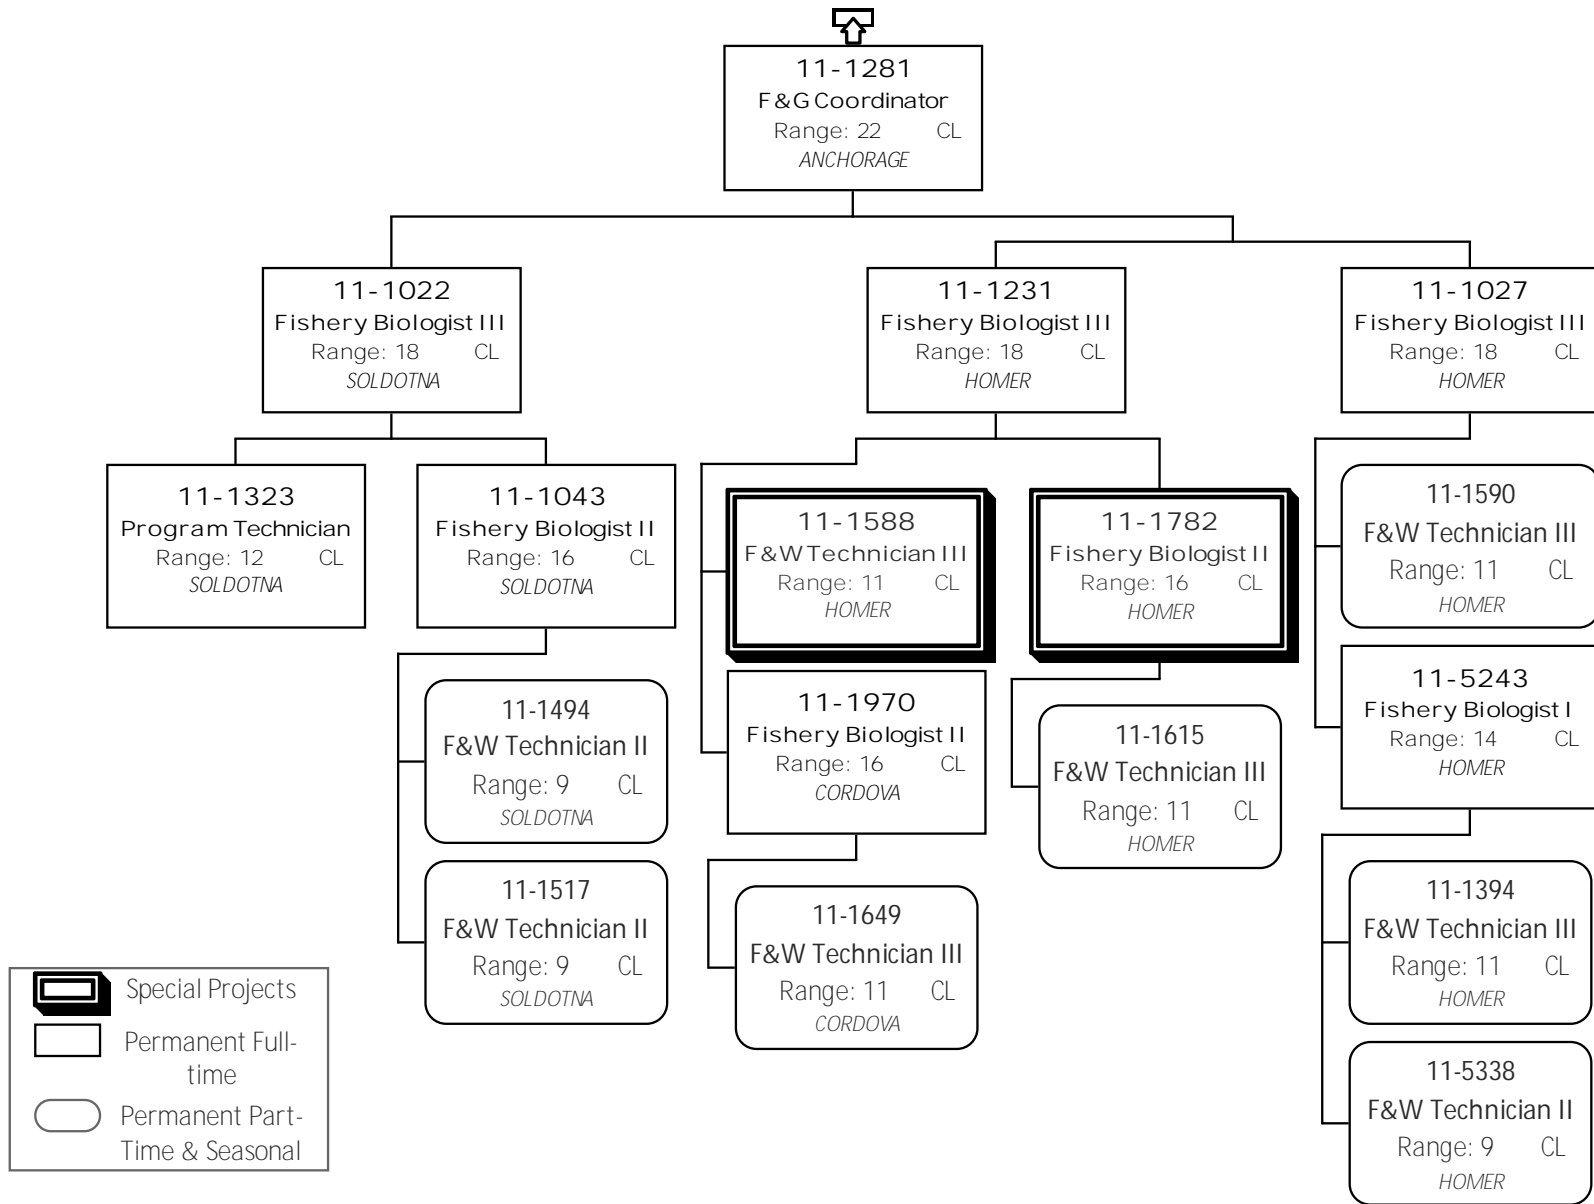

Division of Commercial Fisheries
 2168 - Central Region Fisheries Management Component
 FY2014 Governor's Request

Division of Commercial Fisheries
 2168 - Central Region Fisheries Management Component
 FY2014 Governor's Request