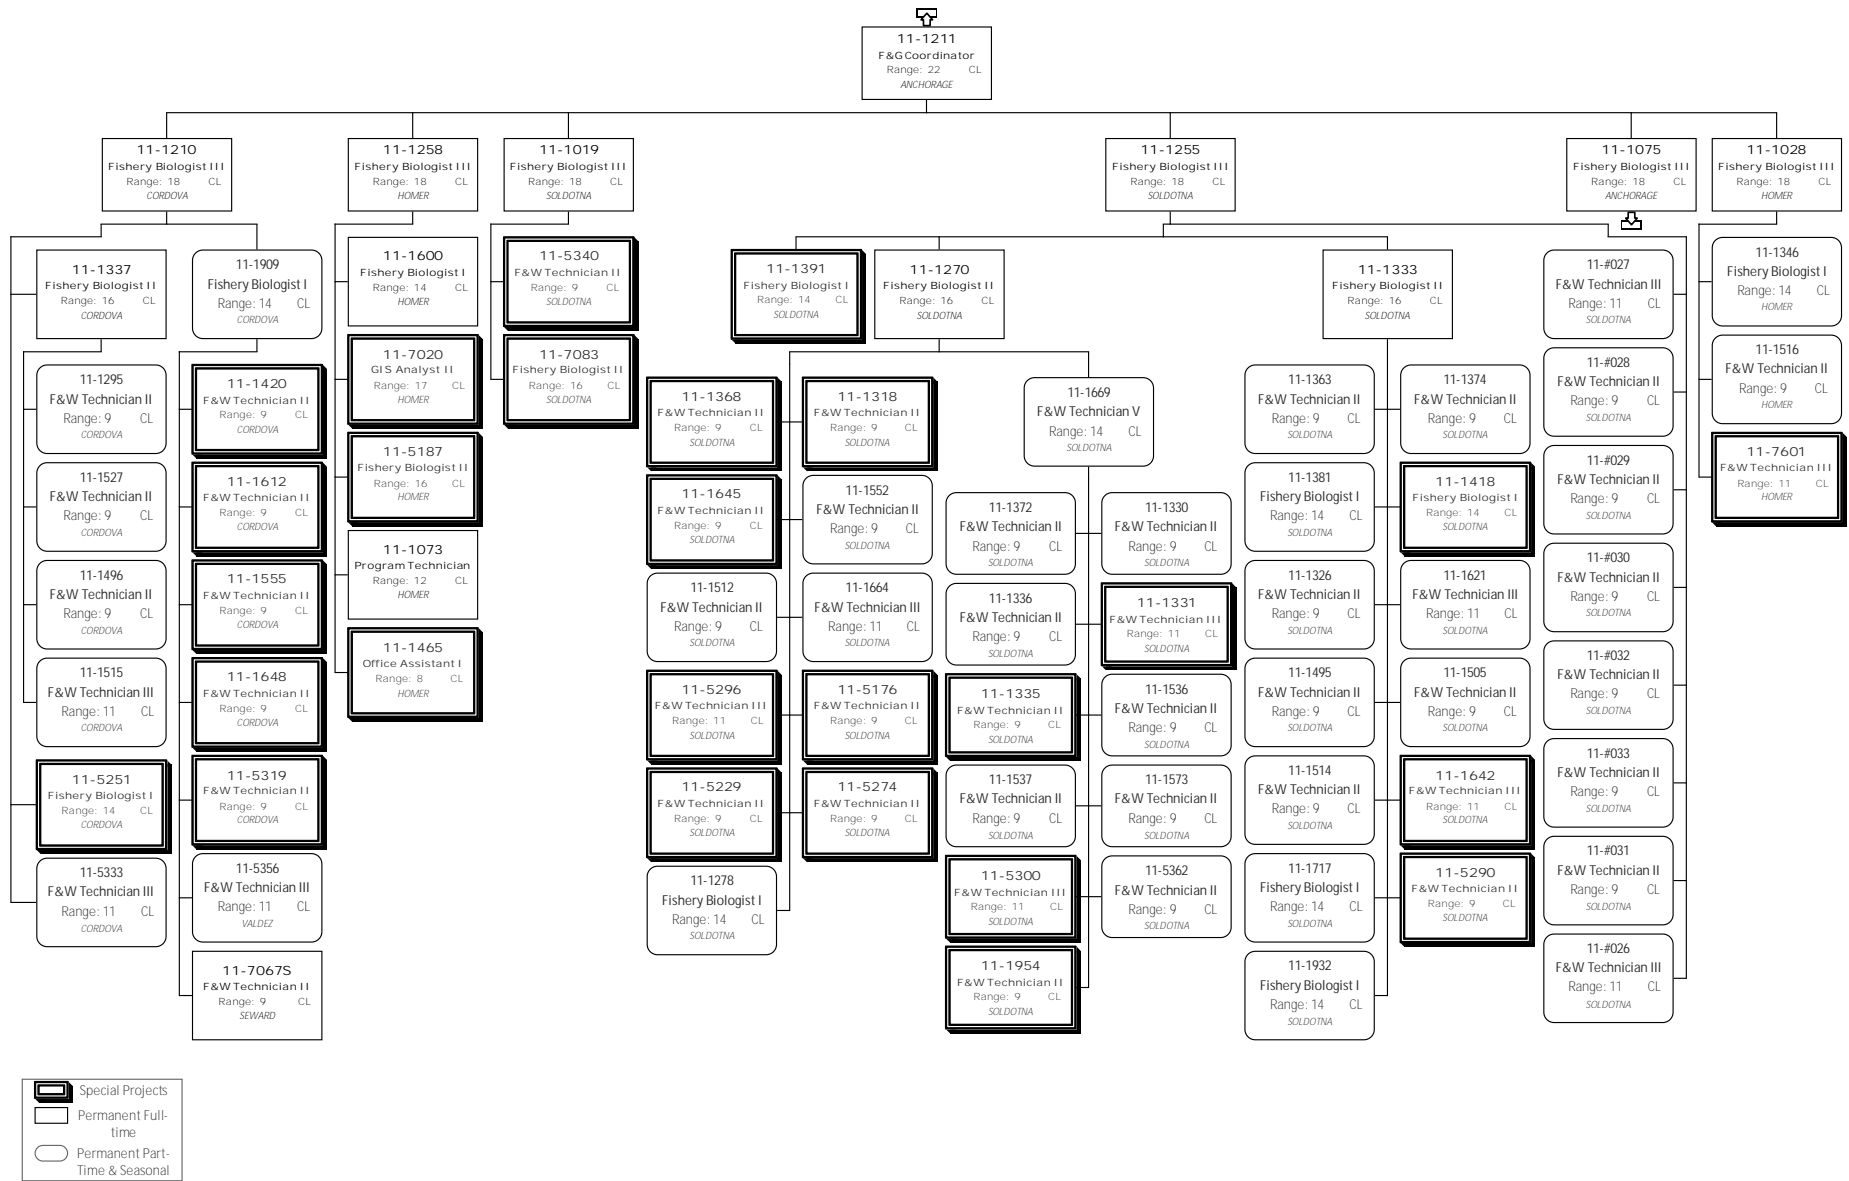

Division of Commercial Fisheries
 2168 - Central Region Fisheries Management Component
 FY2014 Governor's Request

Division of Commercial Fisheries
 2168 - Central Region Fisheries Management Component
 FY2014 Governor's Request