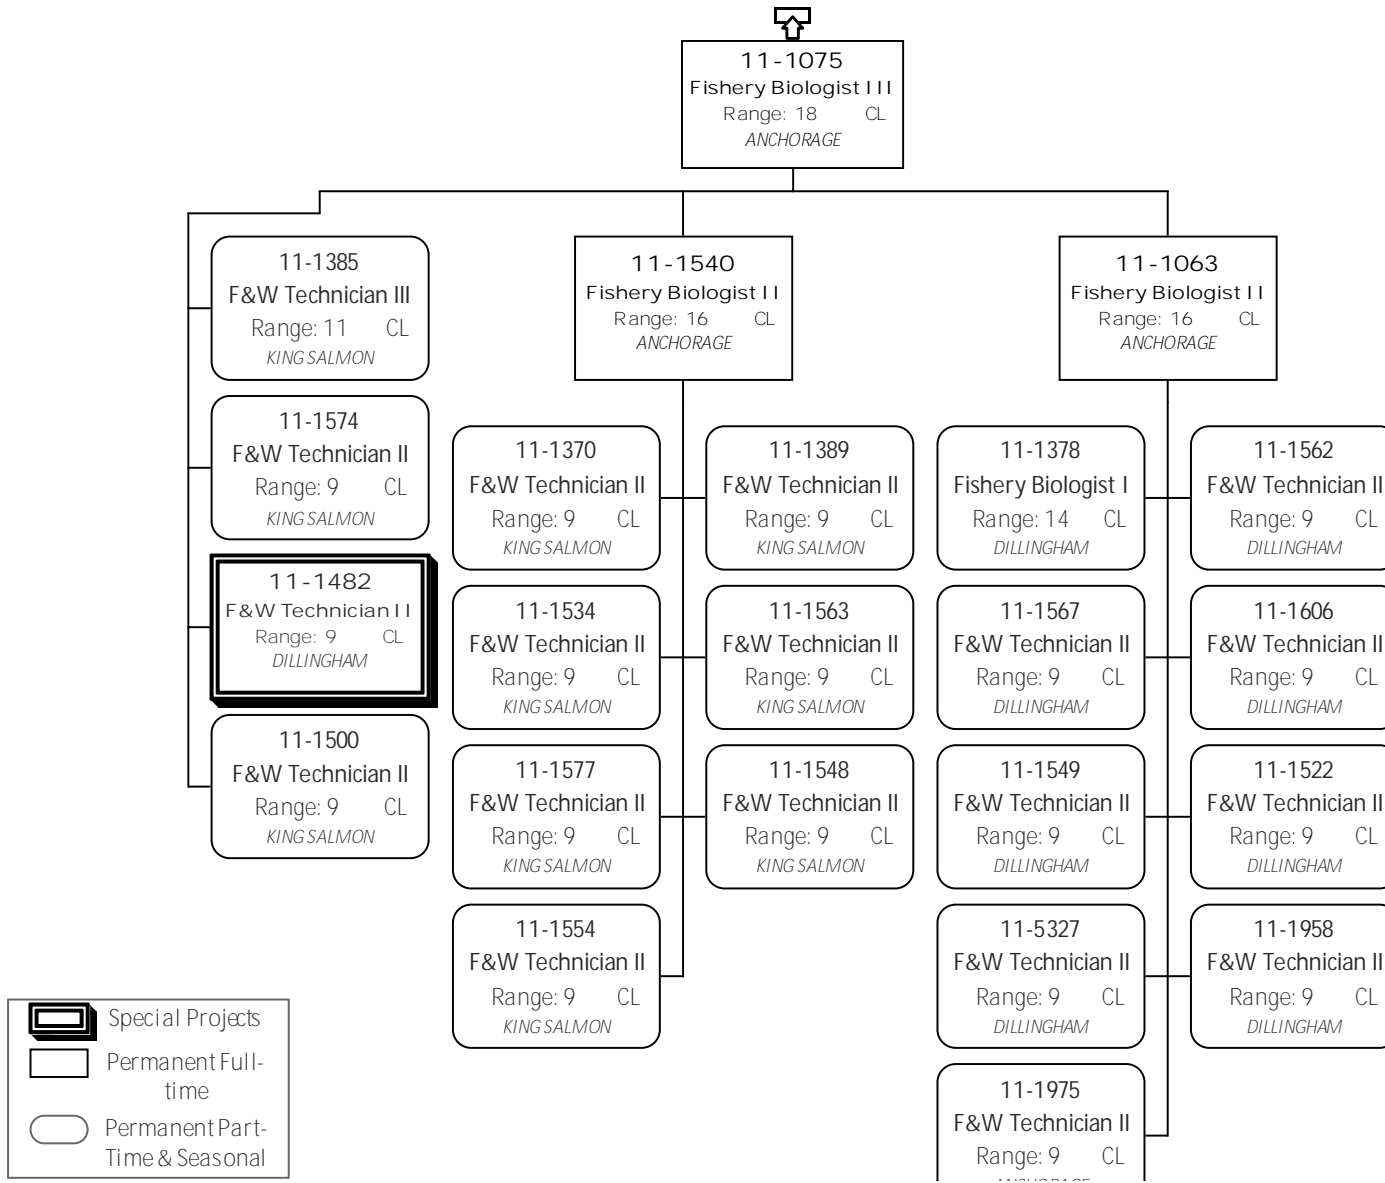

Division of Commercial Fisheries
 2168 - Central Region Fisheries Management Component
 FY2014 Governor's Request

Division of Commercial Fisheries
 2168 - Central Region Fisheries Management Component
 FY2014 Governor's Request