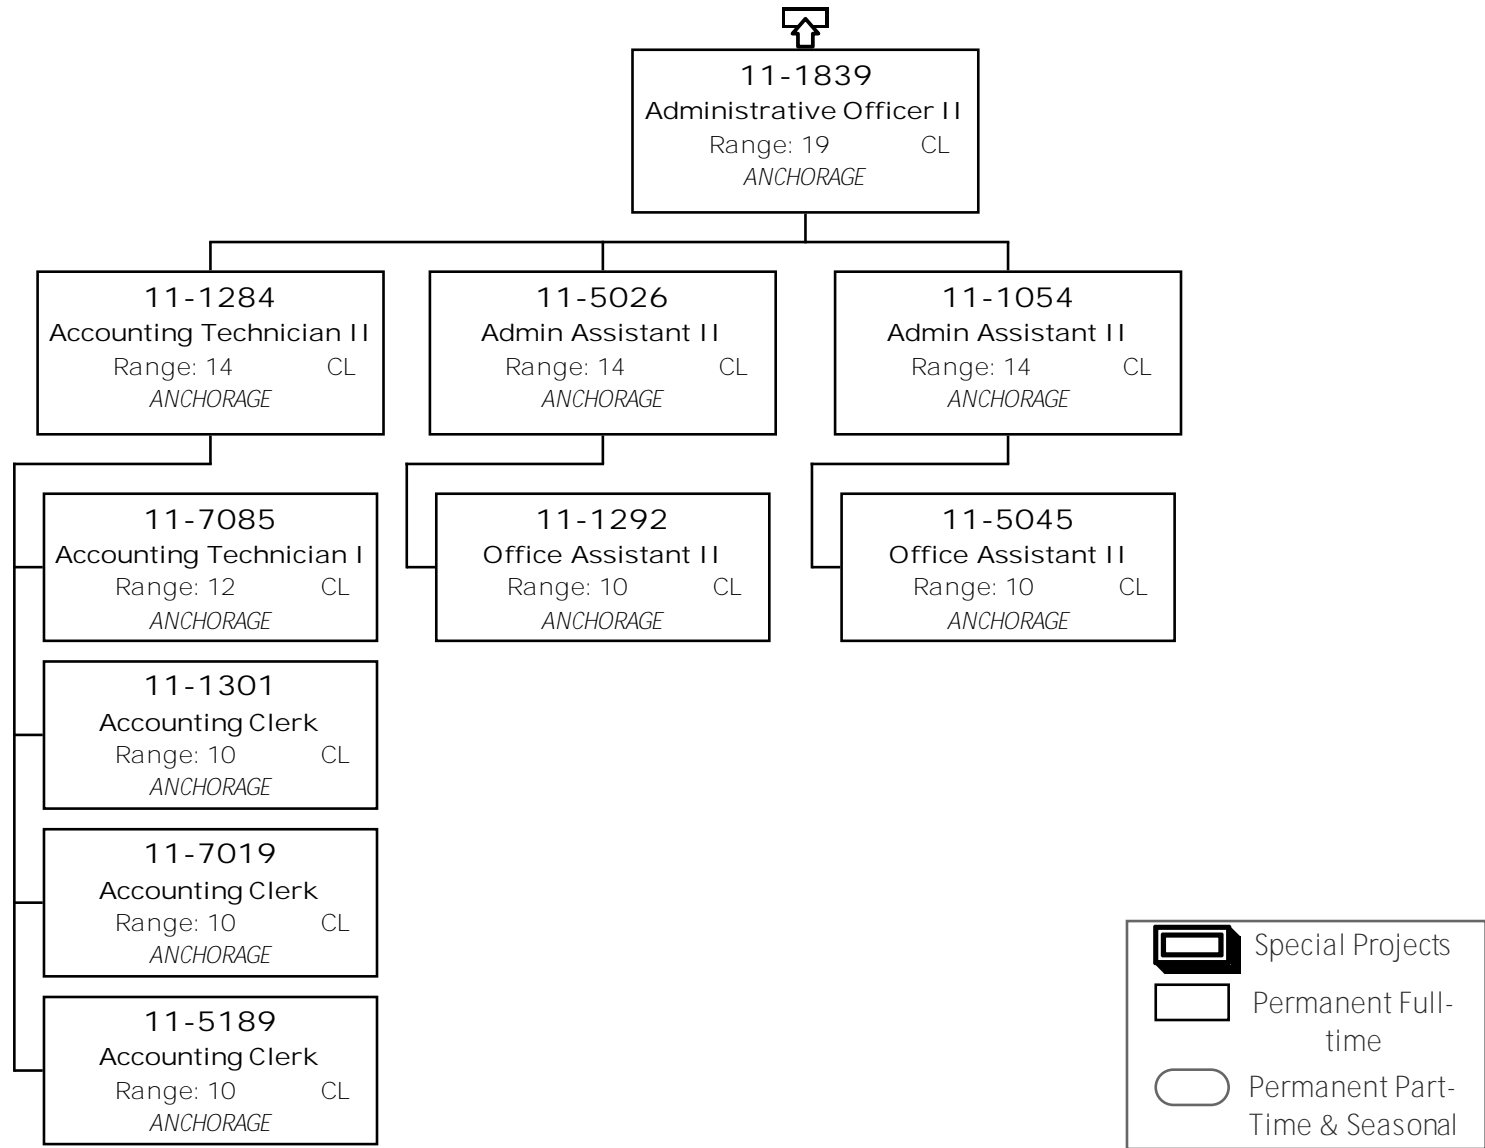

Division of Commercial Fisheries
 2168 - Central Region Fisheries Management Component
 FY2014 Governor's Request

Division of Commercial Fisheries
 2168 - Central Region Fisheries Management Component
 FY2014 Governor's Request