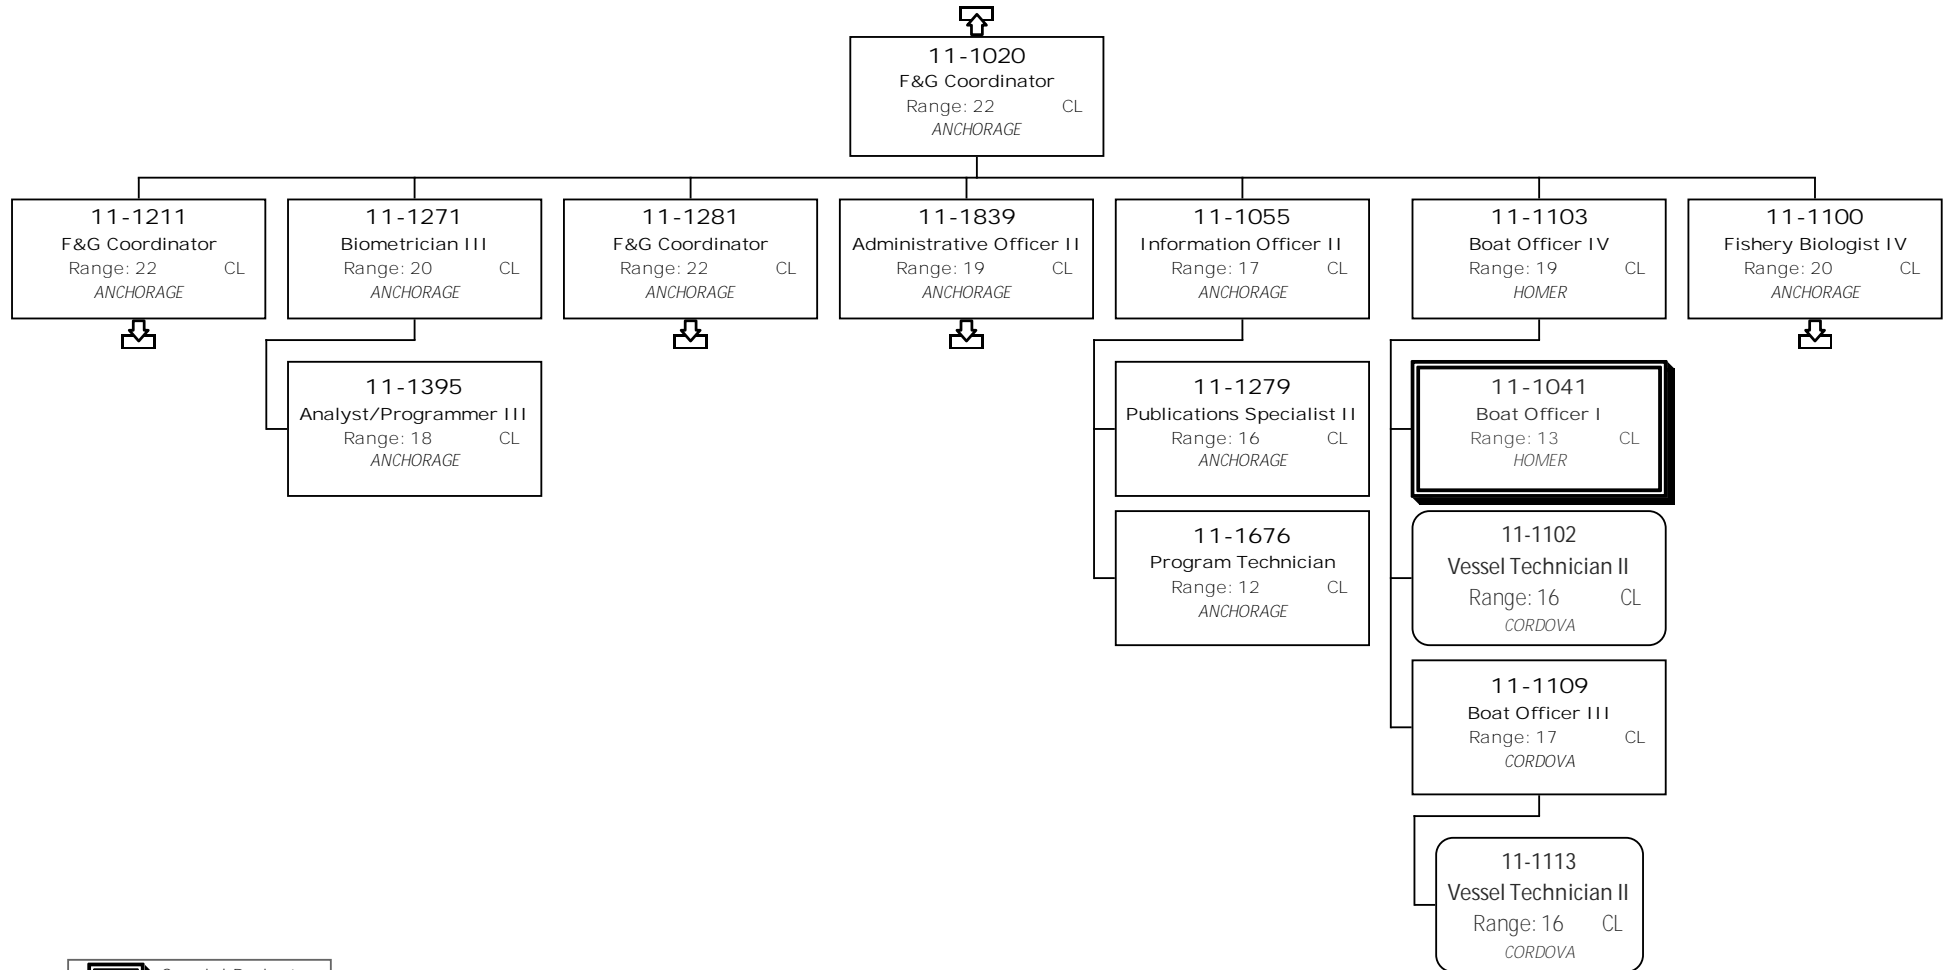

Division of Commercial Fisheries
 2168 - Central Region Fisheries Management Component
 FY2014 Governor's Request

Division of Commercial Fisheries
 2168 - Central Region Fisheries Management Component
 FY2014 Governor's Request