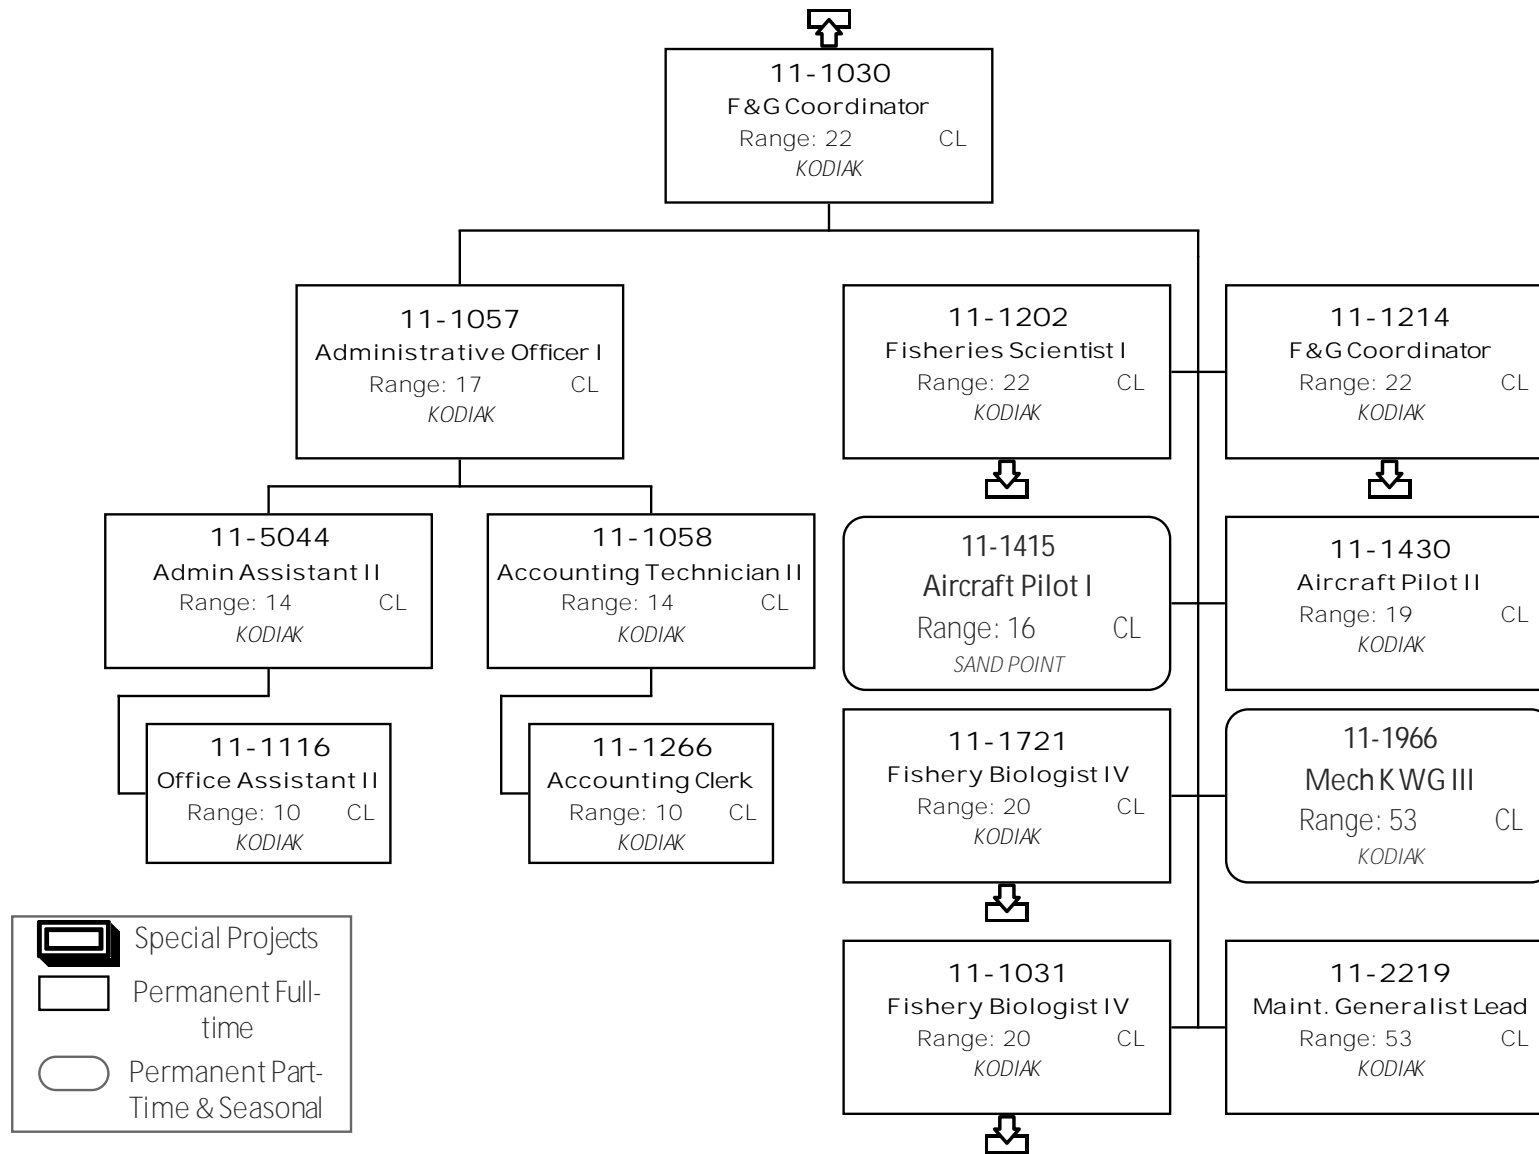

Division of Commercial Fisheries  
 2170 - Westward Region Fisheries Management Component  
 FY2014 Governor's Request

Division of Commercial Fisheries  
 2170 - Westward Region Fisheries Management Component  
 FY2014 Governor's Request

Division of Commercial Fisheries  
 2170 - Westward Region Fisheries Management Component  
 FY2014 Governor's Request