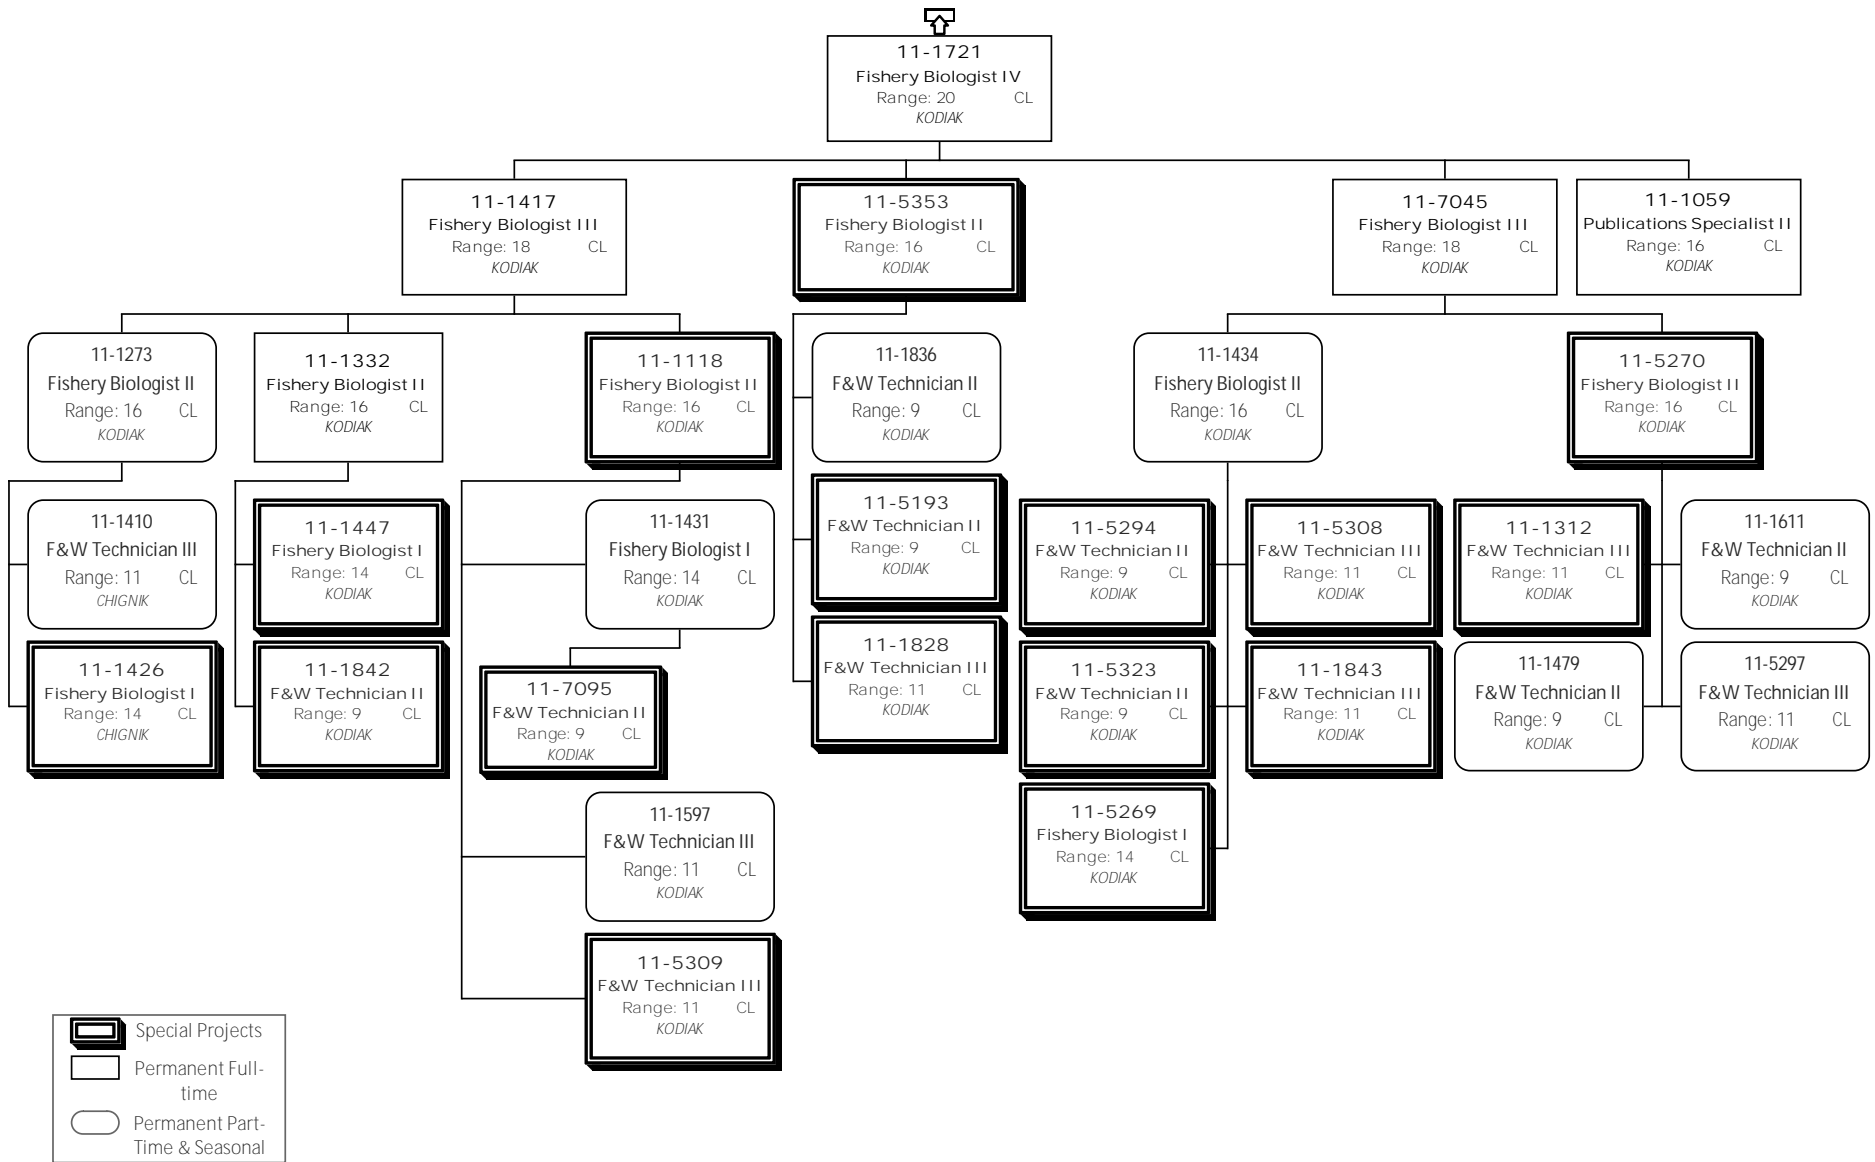

Division of Commercial Fisheries  
 2170 - Westward Region Fisheries Management Component  
 FY2014 Governor's Request

Division of Commercial Fisheries  
 2170 - Westward Region Fisheries Management Component  
 FY2014 Governor's Request

Division of Commercial Fisheries  
 2170 - Westward Region Fisheries Management Component  
 FY2014 Governor's Request