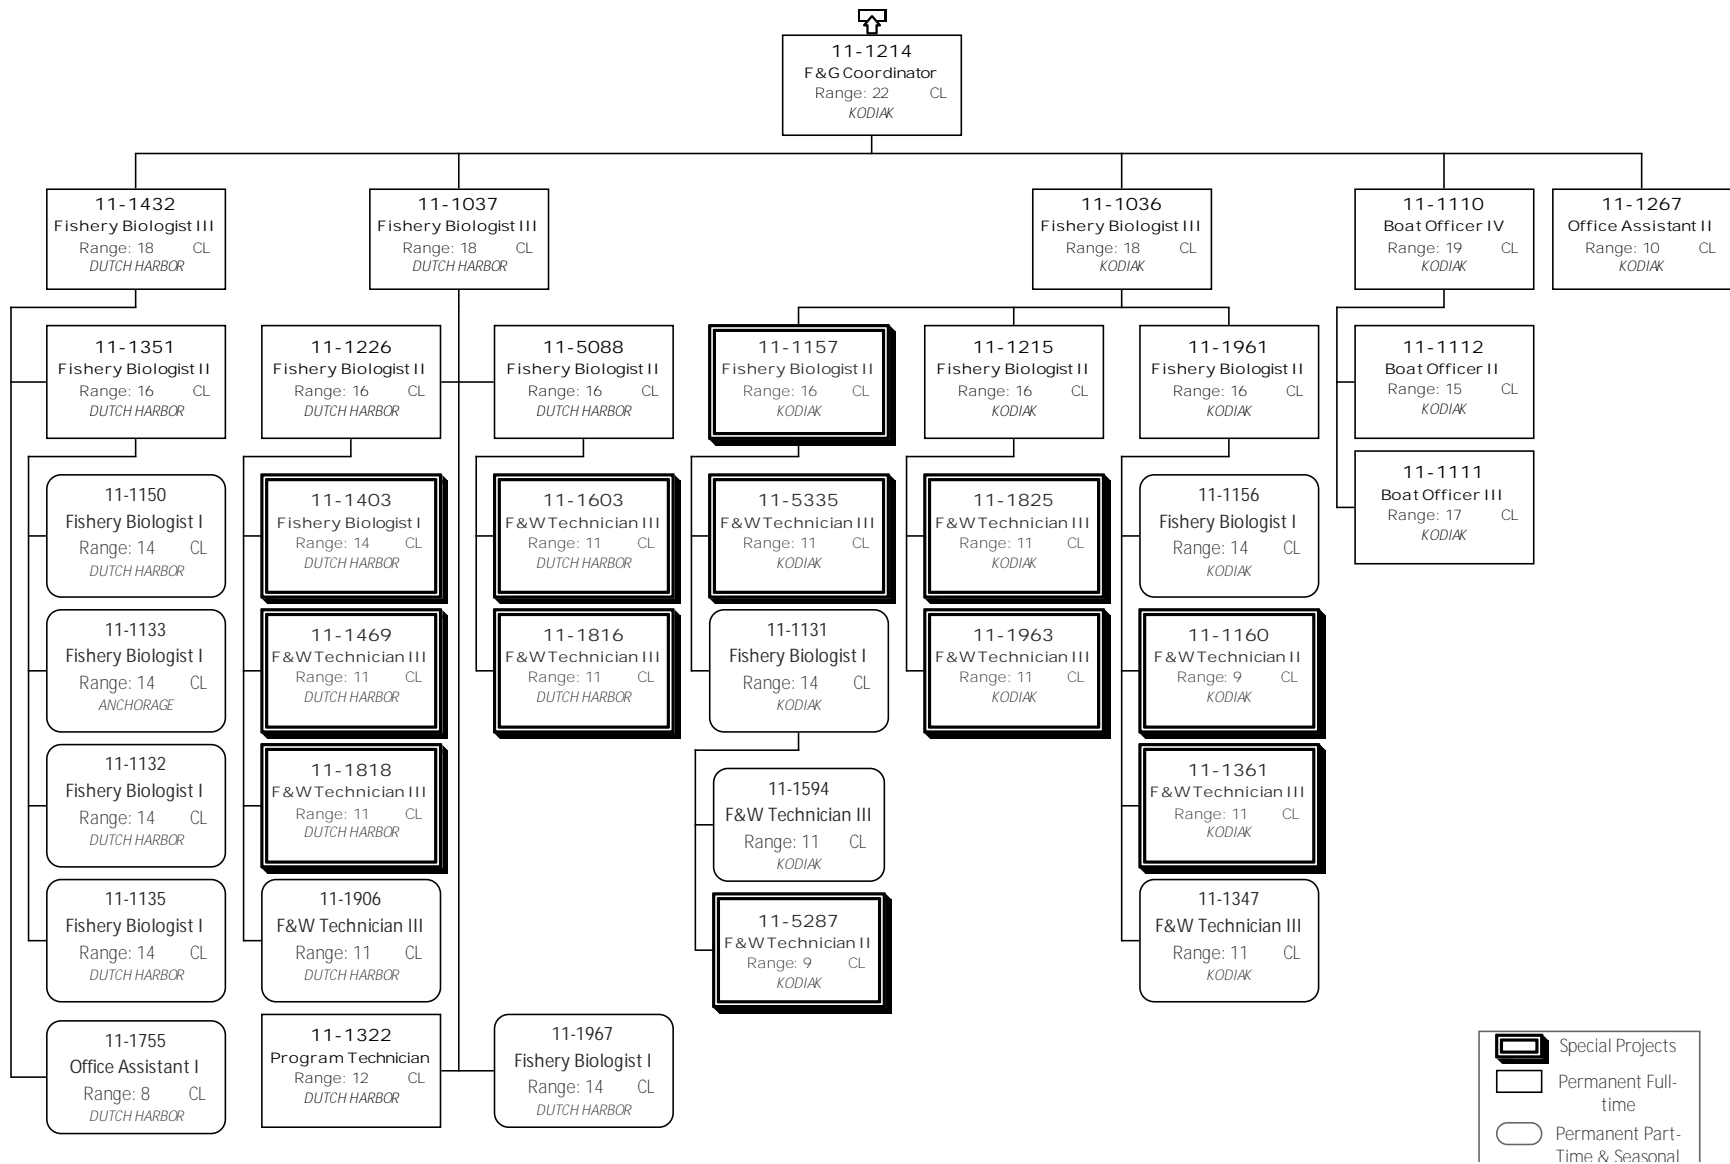

Division of Commercial Fisheries  
 2170 - Westward Region Fisheries Management Component  
 FY2014 Governor's Request

Division of Commercial Fisheries  
 2170 - Westward Region Fisheries Management Component  
 FY2014 Governor's Request

Division of Commercial Fisheries  
 2170 - Westward Region Fisheries Management Component  
 FY2014 Governor's Request