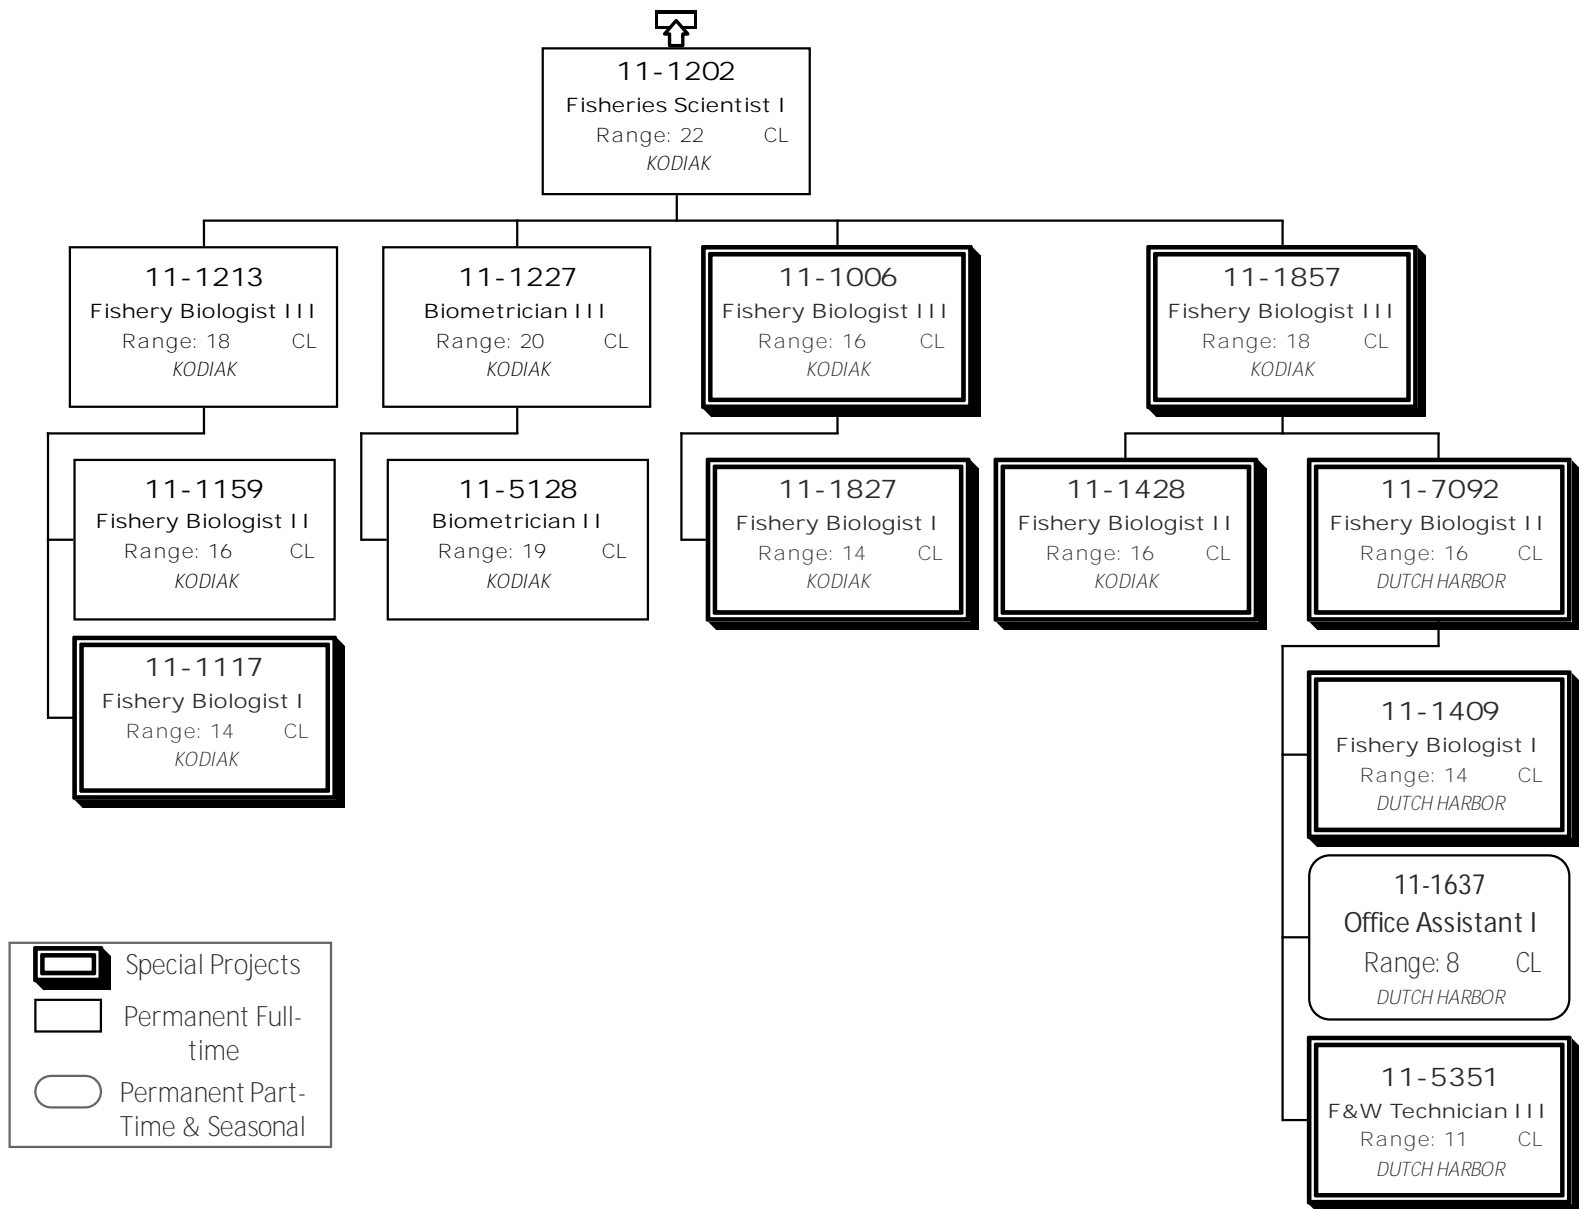

Division of Commercial Fisheries  
 2170 - Westward Region Fisheries Management Component  
 FY2014 Governor's Request

Division of Commercial Fisheries  
 2170 - Westward Region Fisheries Management Component  
 FY2014 Governor's Request

Division of Commercial Fisheries  
 2170 - Westward Region Fisheries Management Component  
 FY2014 Governor's Request