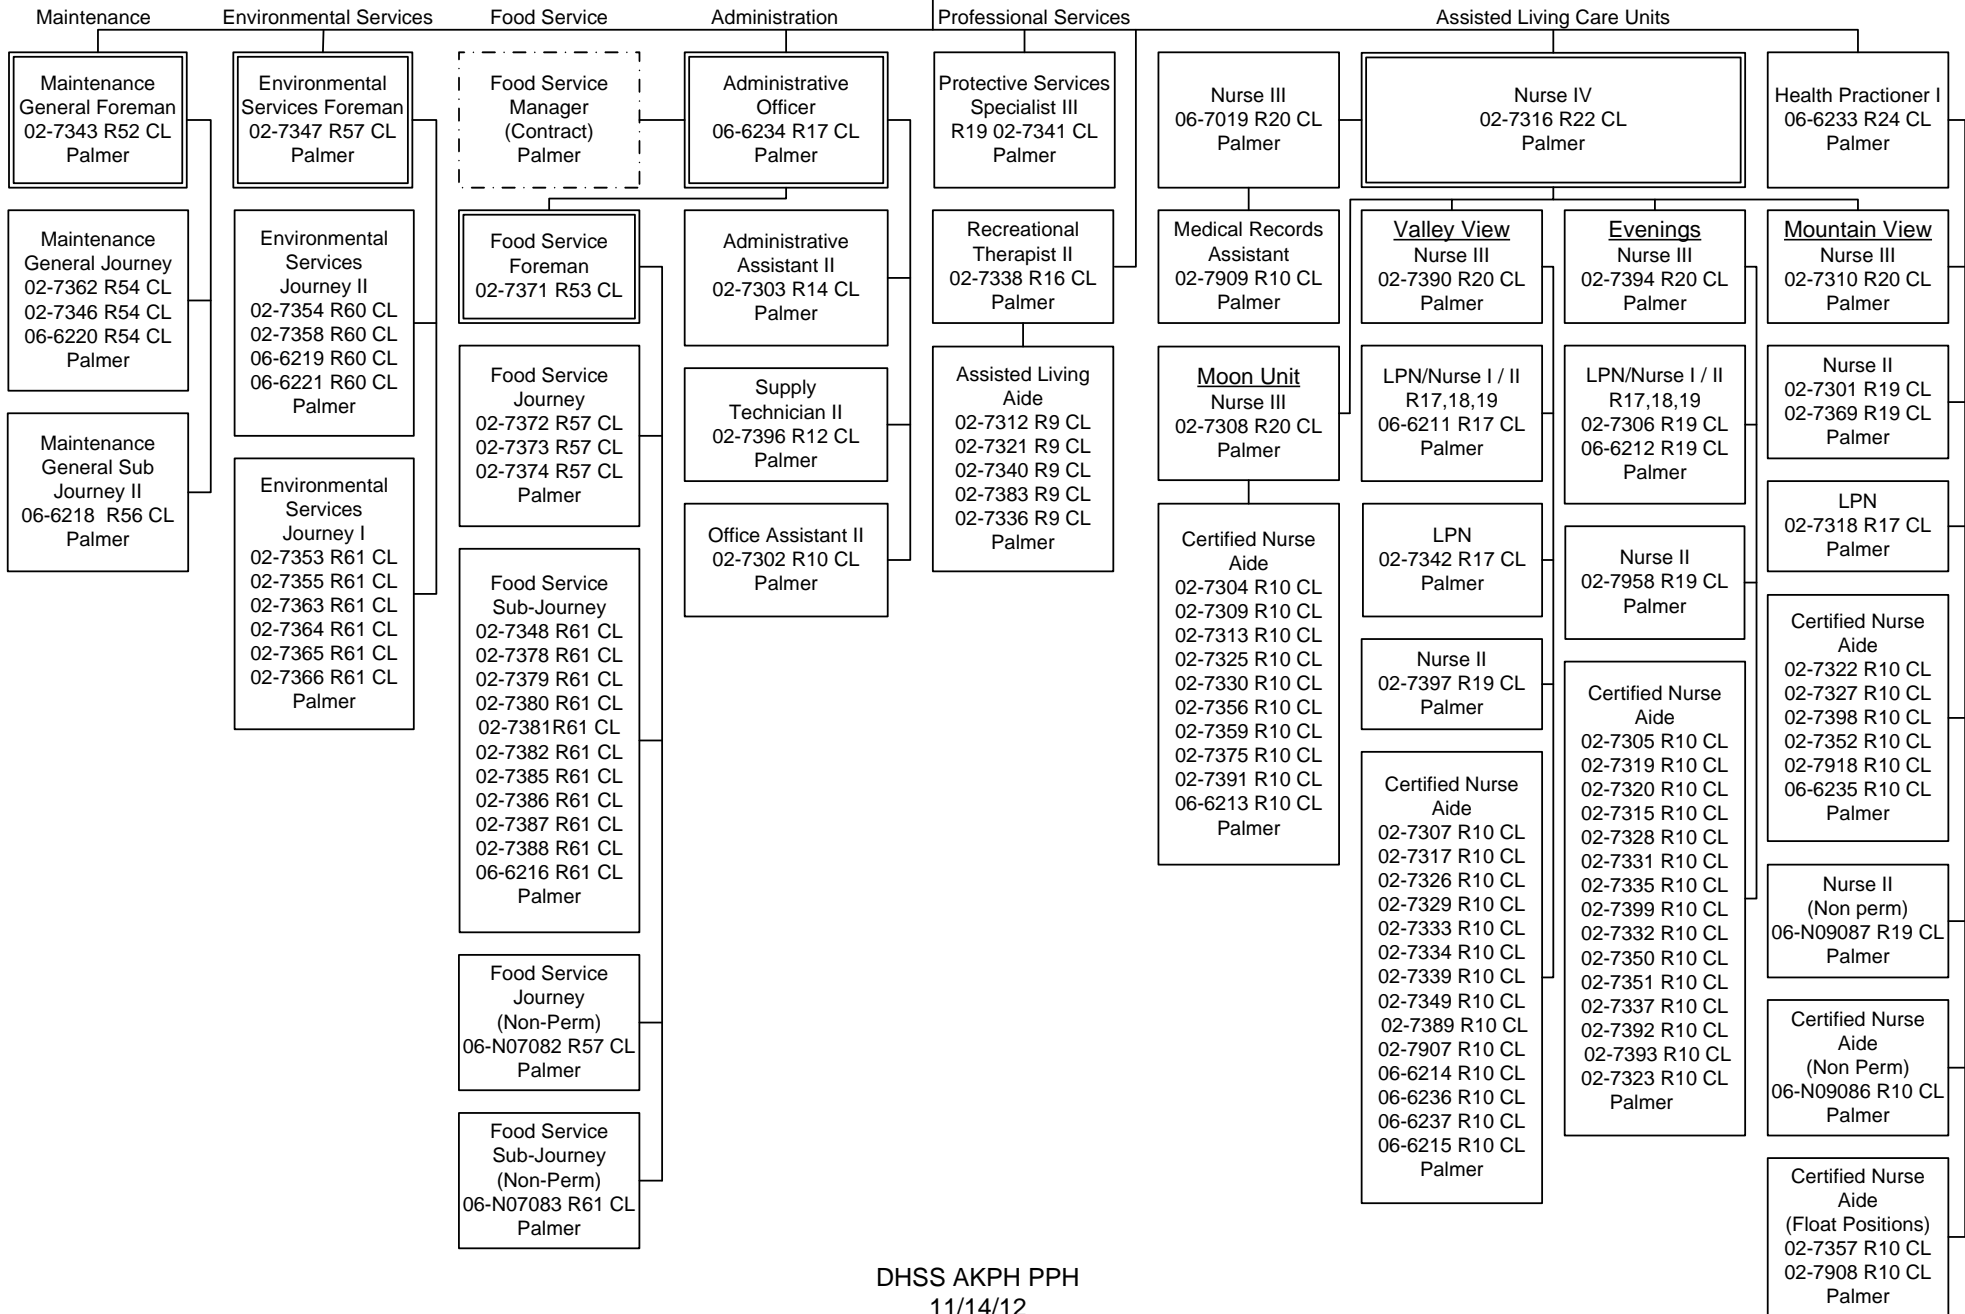

DHSS
Division of Alaska Pioneer Homes
Anchorage Pioneer Home

DHSS
Division of Alaska Pioneer Homes
Fairbanks Pioneer Home

Pioneers' Home
 Administrator II
 02-7200 R24 XE
 Fairbanks

DHSS
Division of Alaska Pioneer Homes
Juneau Pioneer Home

DHSS
Division of Alaska Pioneer Homes
Ketchikan Pioneer Home

Pioneers Home
 Administrator I
 02-7600 R23 PX
 Ketchikan

Nurse IV
 02-7611 R22 CL
 Ketchikan

DHSS
 Division of Alaska Pioneer Homes
 Alaska Veterans and Pioneers Home in Palmer

Pioneers Home
 Administrator I
 02-7007 R23 PX
 Palmer

Pioneers' Home Administrator I
 02-7100 R23 PX
 Sitka

Nurse IV
 06-6230 R22 CL
 Sitka