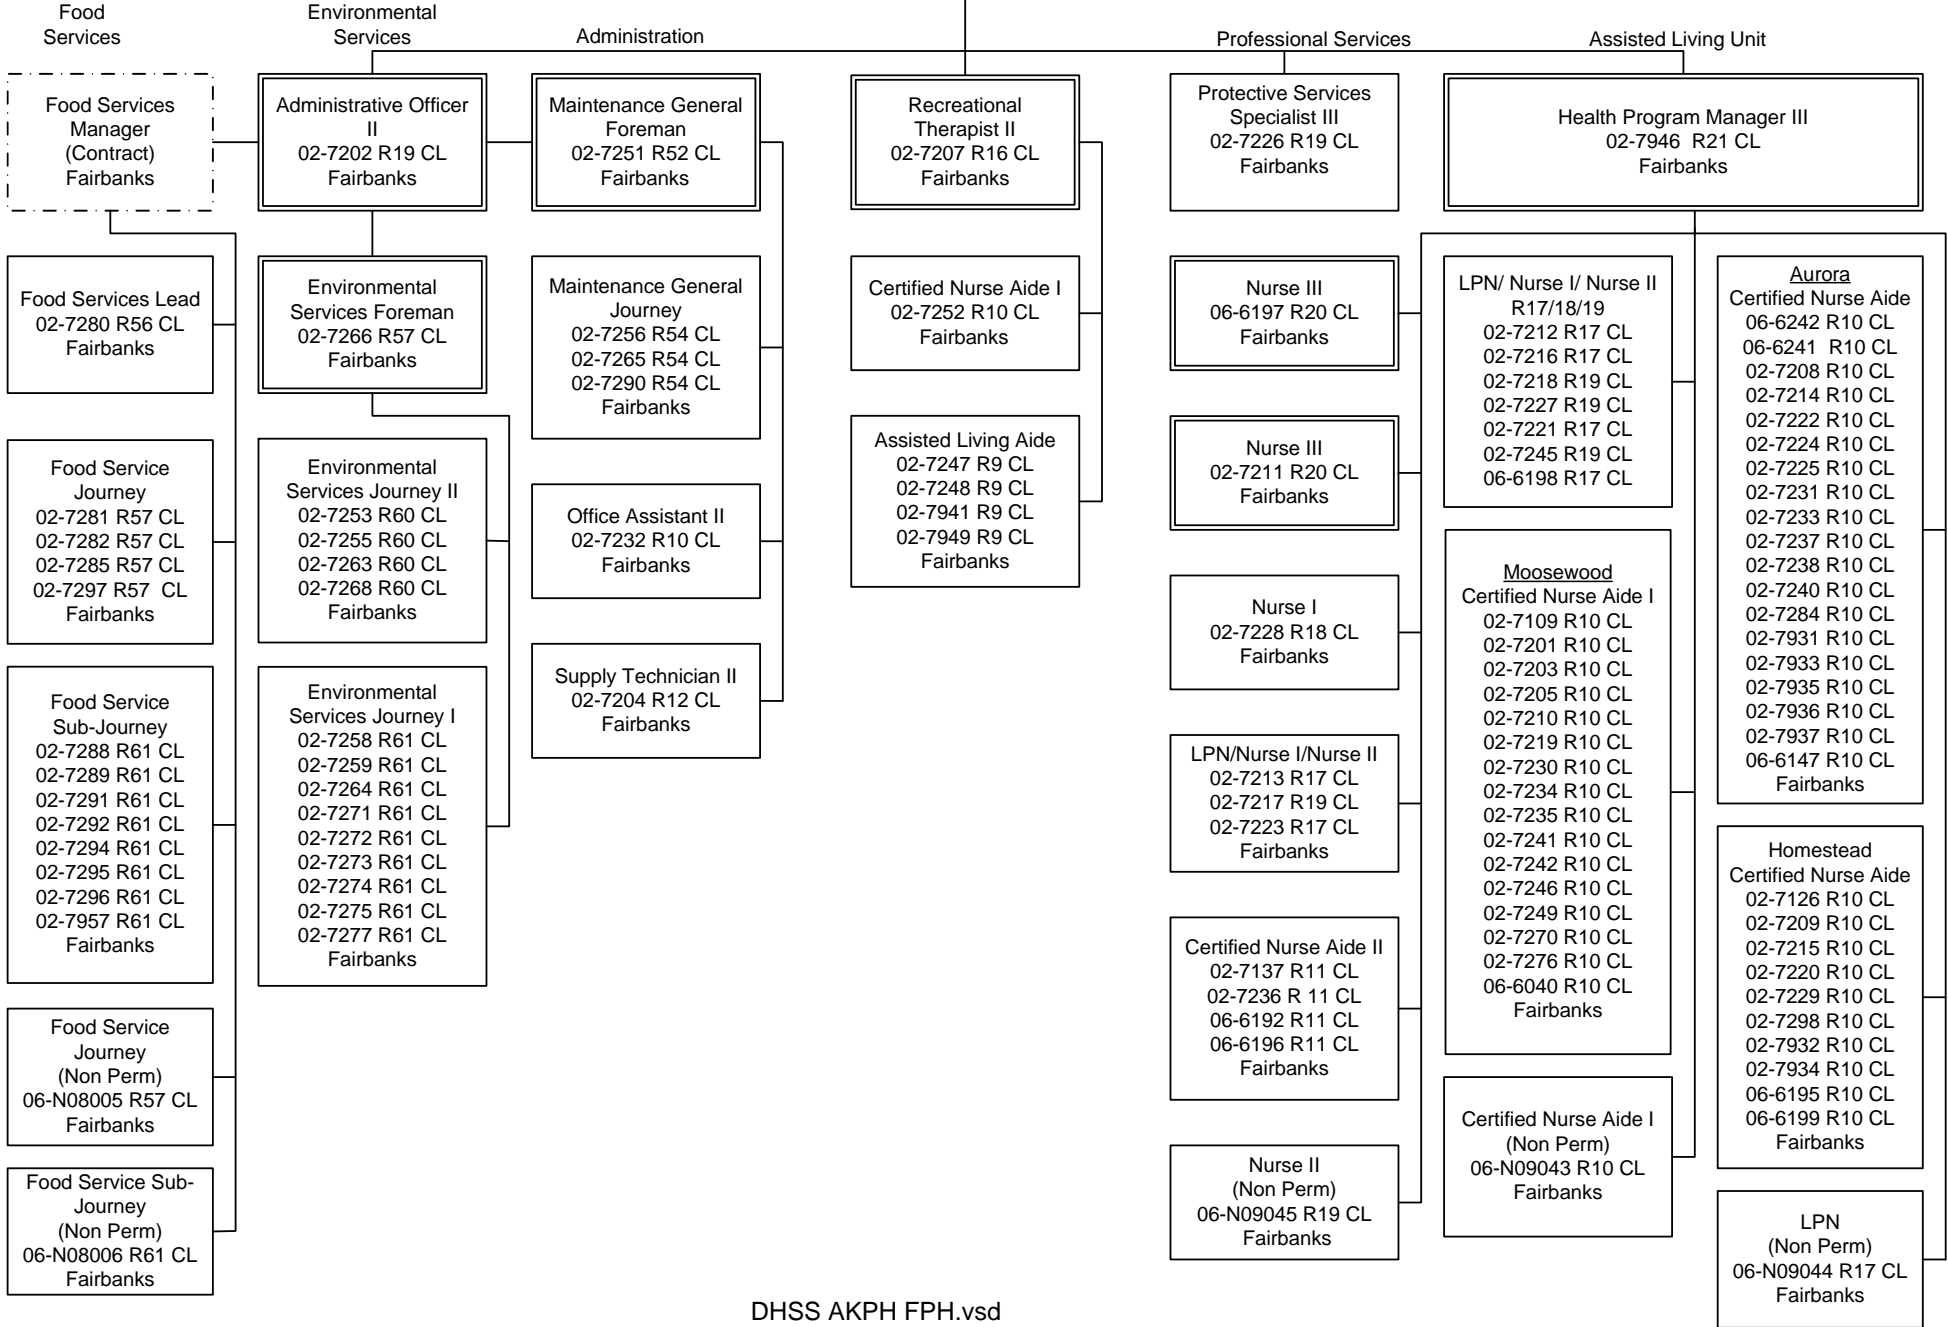

DHSS
Division of Alaska Pioneer Homes
Anchorage Pioneer Home

DHSS
Division of Alaska Pioneer Homes
Fairbanks Pioneer Home

Pioneers' Home
 Administrator II
 02-7200 R24 XE
 Fairbanks

DHSS
Division of Alaska Pioneer Homes
Juneau Pioneer Home

DHSS
Division of Alaska Pioneer Homes
Ketchikan Pioneer Home

Pioneers Home
 Administrator I
 02-7600 R23 PX
 Ketchikan

Nurse IV
 02-7611 R22 CL
 Ketchikan

DHSS
 Division of Alaska Pioneer Homes
 Alaska Veterans and Pioneers Home in Palmer