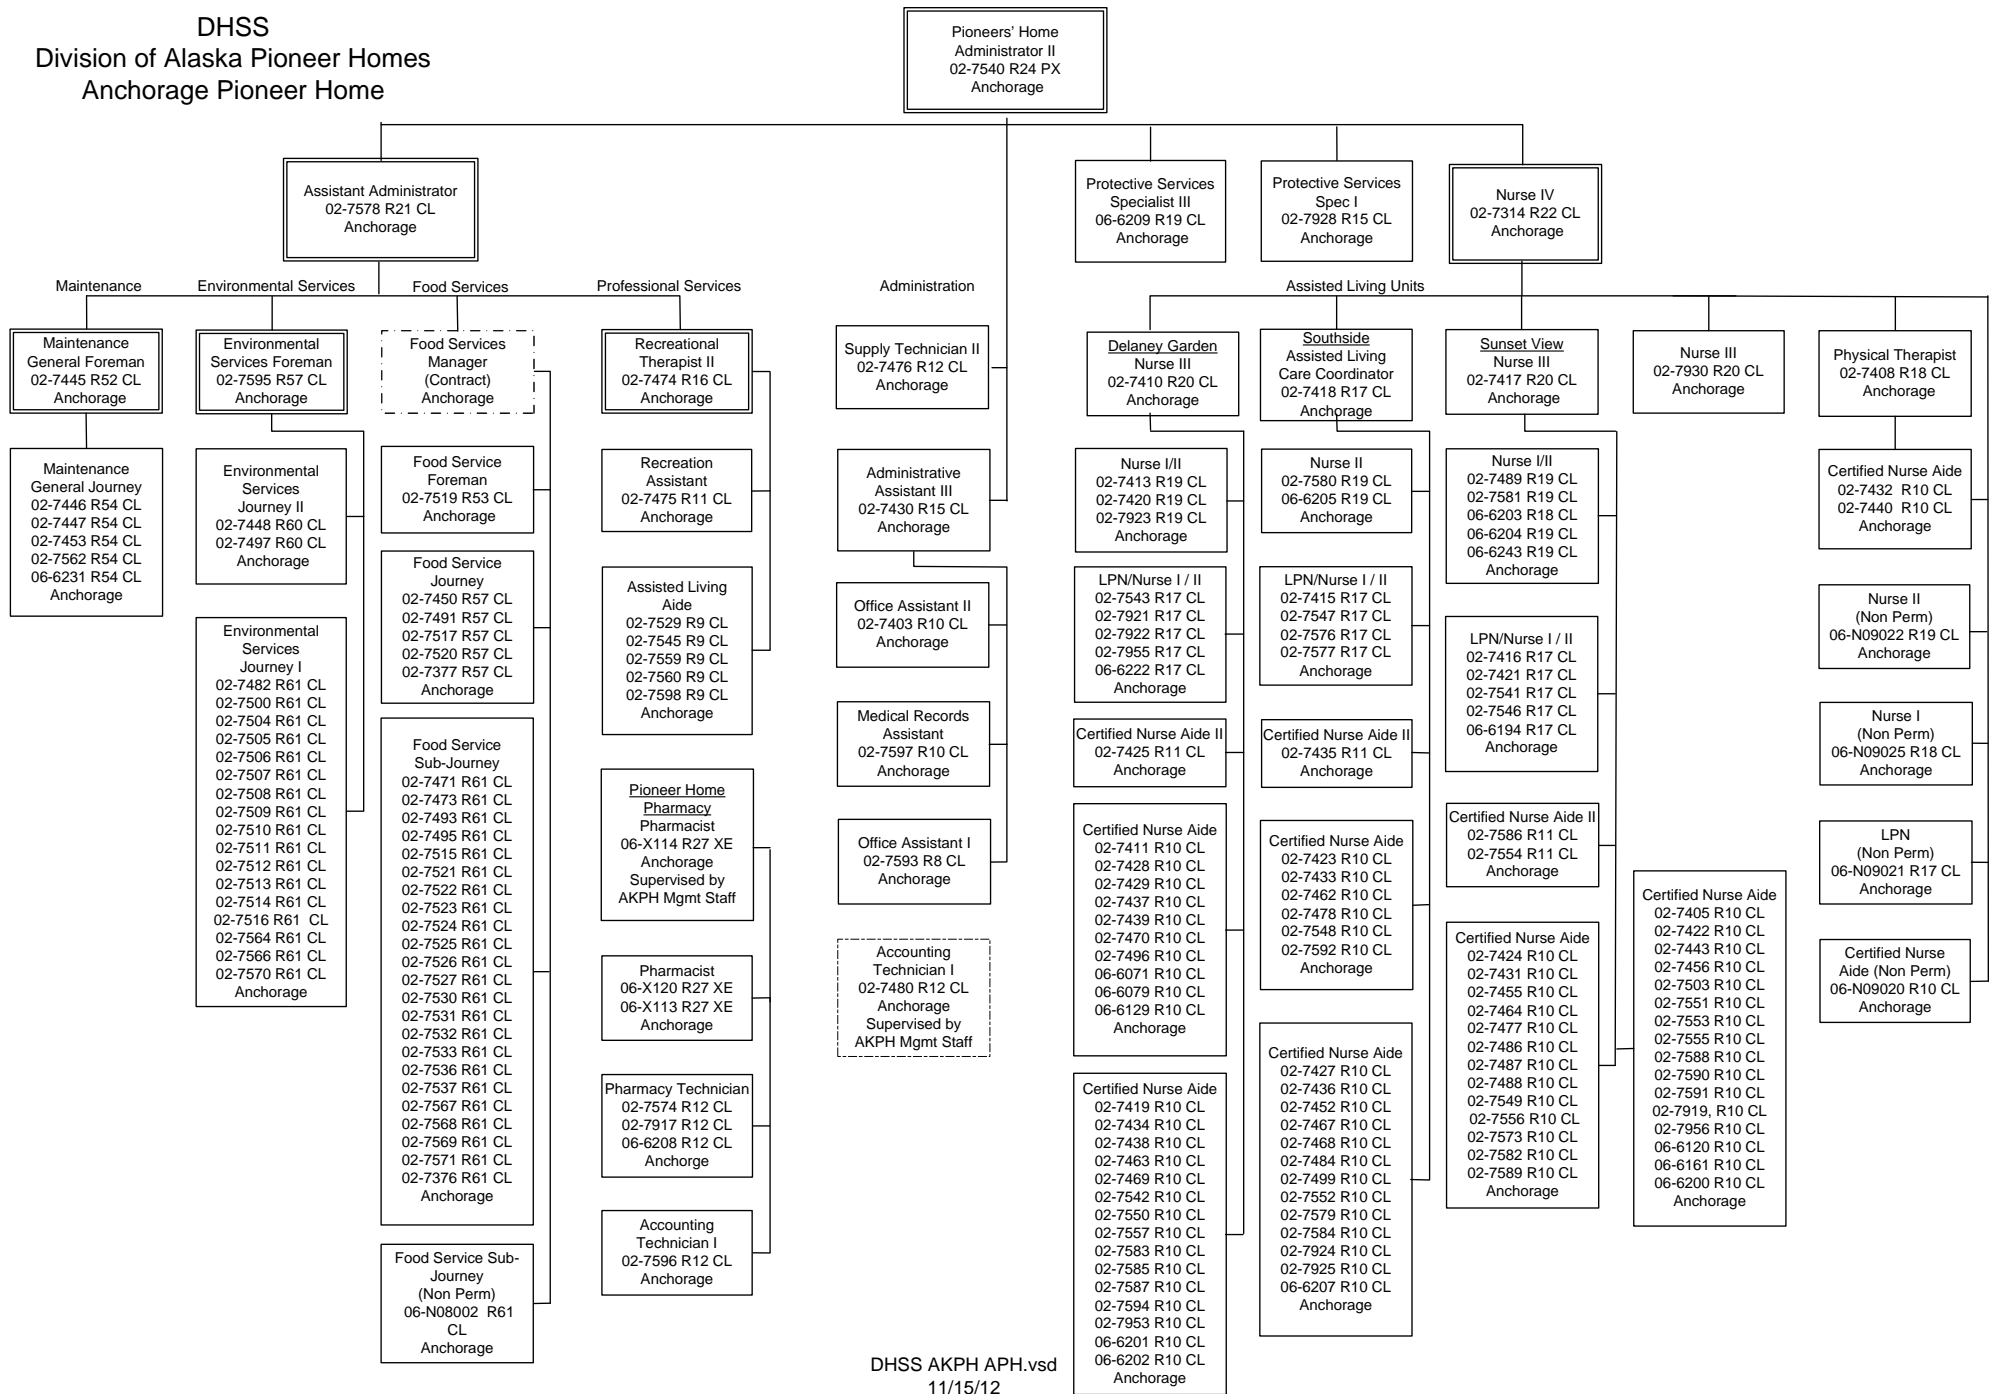

DHSS
Division of Alaska Pioneer Homes
Anchorage Pioneer Home

DHSS
Division of Alaska Pioneer Homes
Fairbanks Pioneer Home

Pioneers' Home
 Administrator II
 02-7200 R24 XE
 Fairbanks

DHSS
Division of Alaska Pioneer Homes
Juneau Pioneer Home

DHSS
Division of Alaska Pioneer Homes
Ketchikan Pioneer Home

Pioneers Home
 Administrator I
 02-7600 R23 PX
 Ketchikan

Nurse IV
 02-7611 R22 CL
 Ketchikan

DHSS
 Division of Alaska Pioneer Homes
 Alaska Veterans and Pioneers Home in Palmer

Pioneers Home
 Administrator I
 02-7007 R23 PX
 Palmer

Pioneers' Home Administrator I
 02-7100 R23 PX
 Sitka

Nurse IV
 06-6230 R22 CL
 Sitka