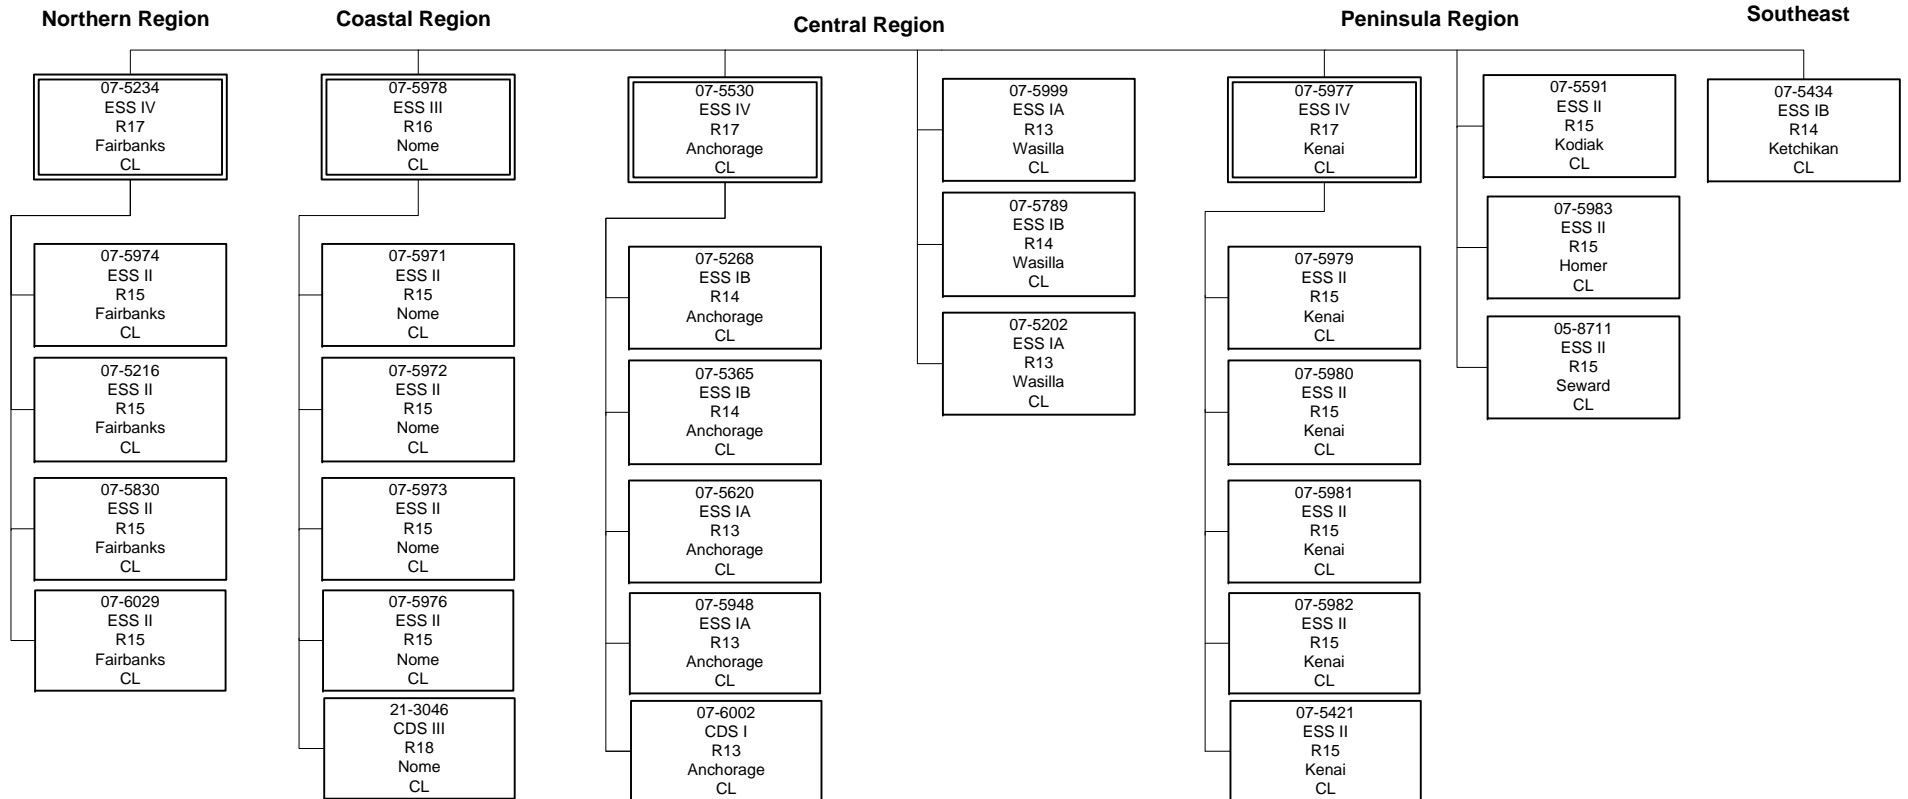

Department of Labor and Workforce Development

Employment Security Division

Work Services

CDS = Community Development Specialist
 EC = Employment Counselor
 ESM = Employment Service Manager
 ESS = Employment Security Specialist