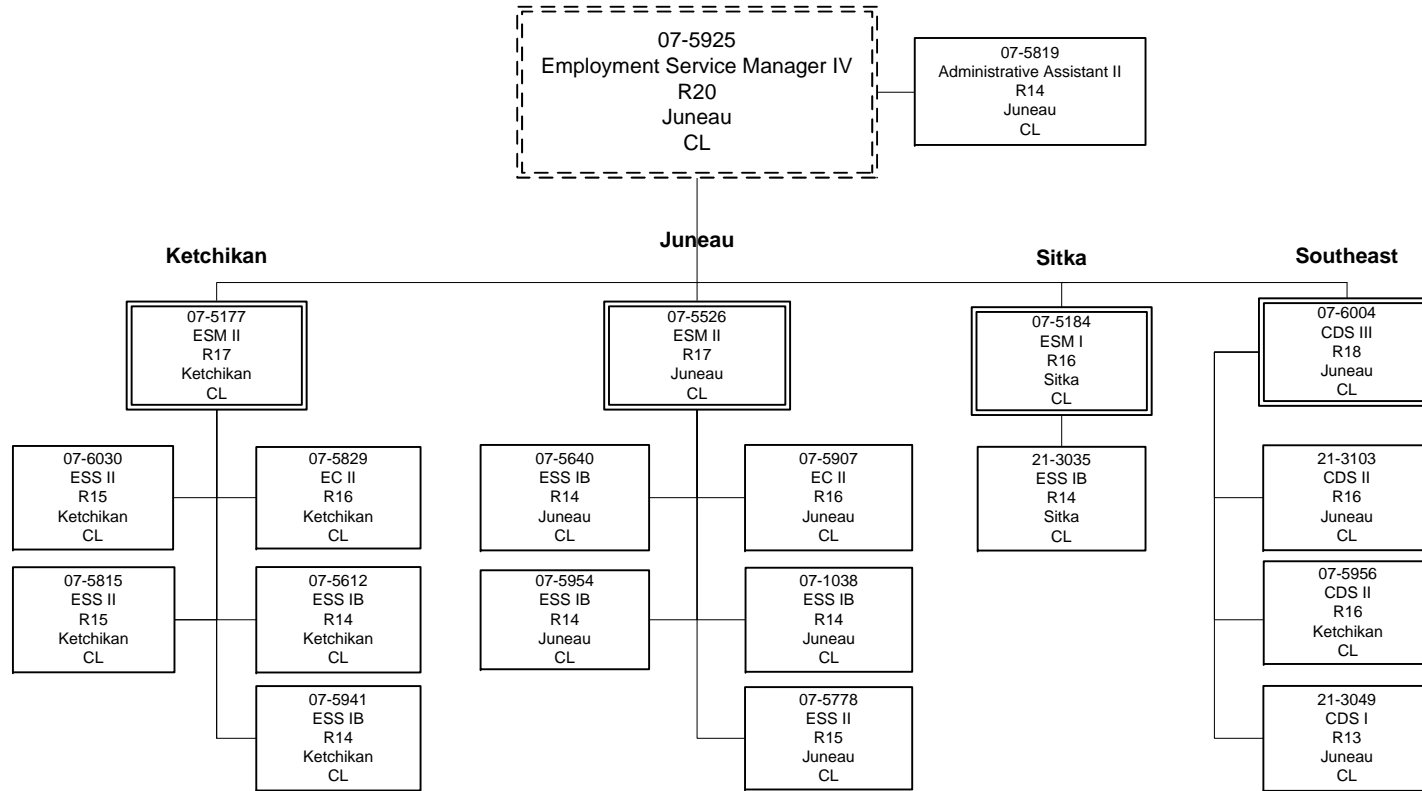

Department of Labor and Workforce Development

Employment Security Division

Employment & Training Services

Southeast Region

ESM = Employment Service Manager
ESS = Employment Security Specialist
EC = Employment Counselor