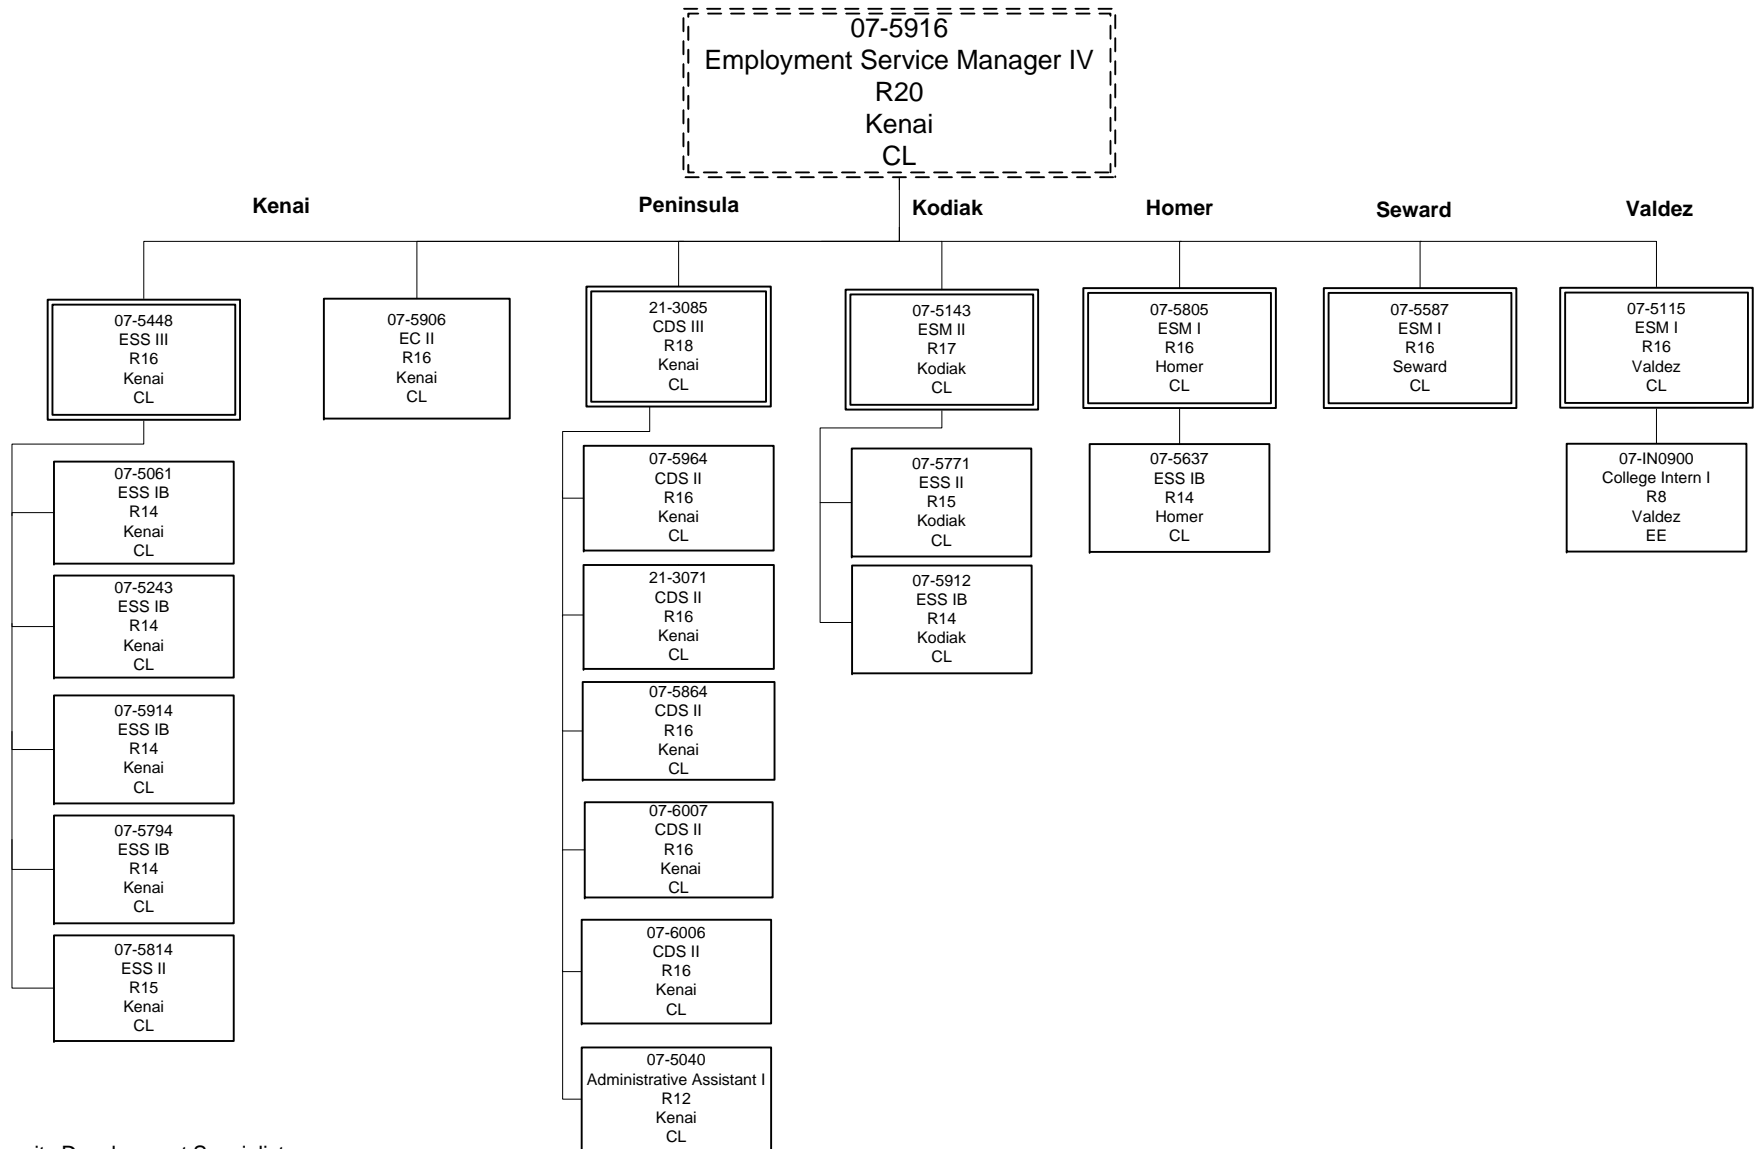

Department of Labor and Workforce Development

Employment Security Division

Employment & Training Services

Peninsula Region

CDS = Community Development Specialist
EC = Employment Counselor
ESM = Employment Service Manager
ESS = Employment Security Specialist