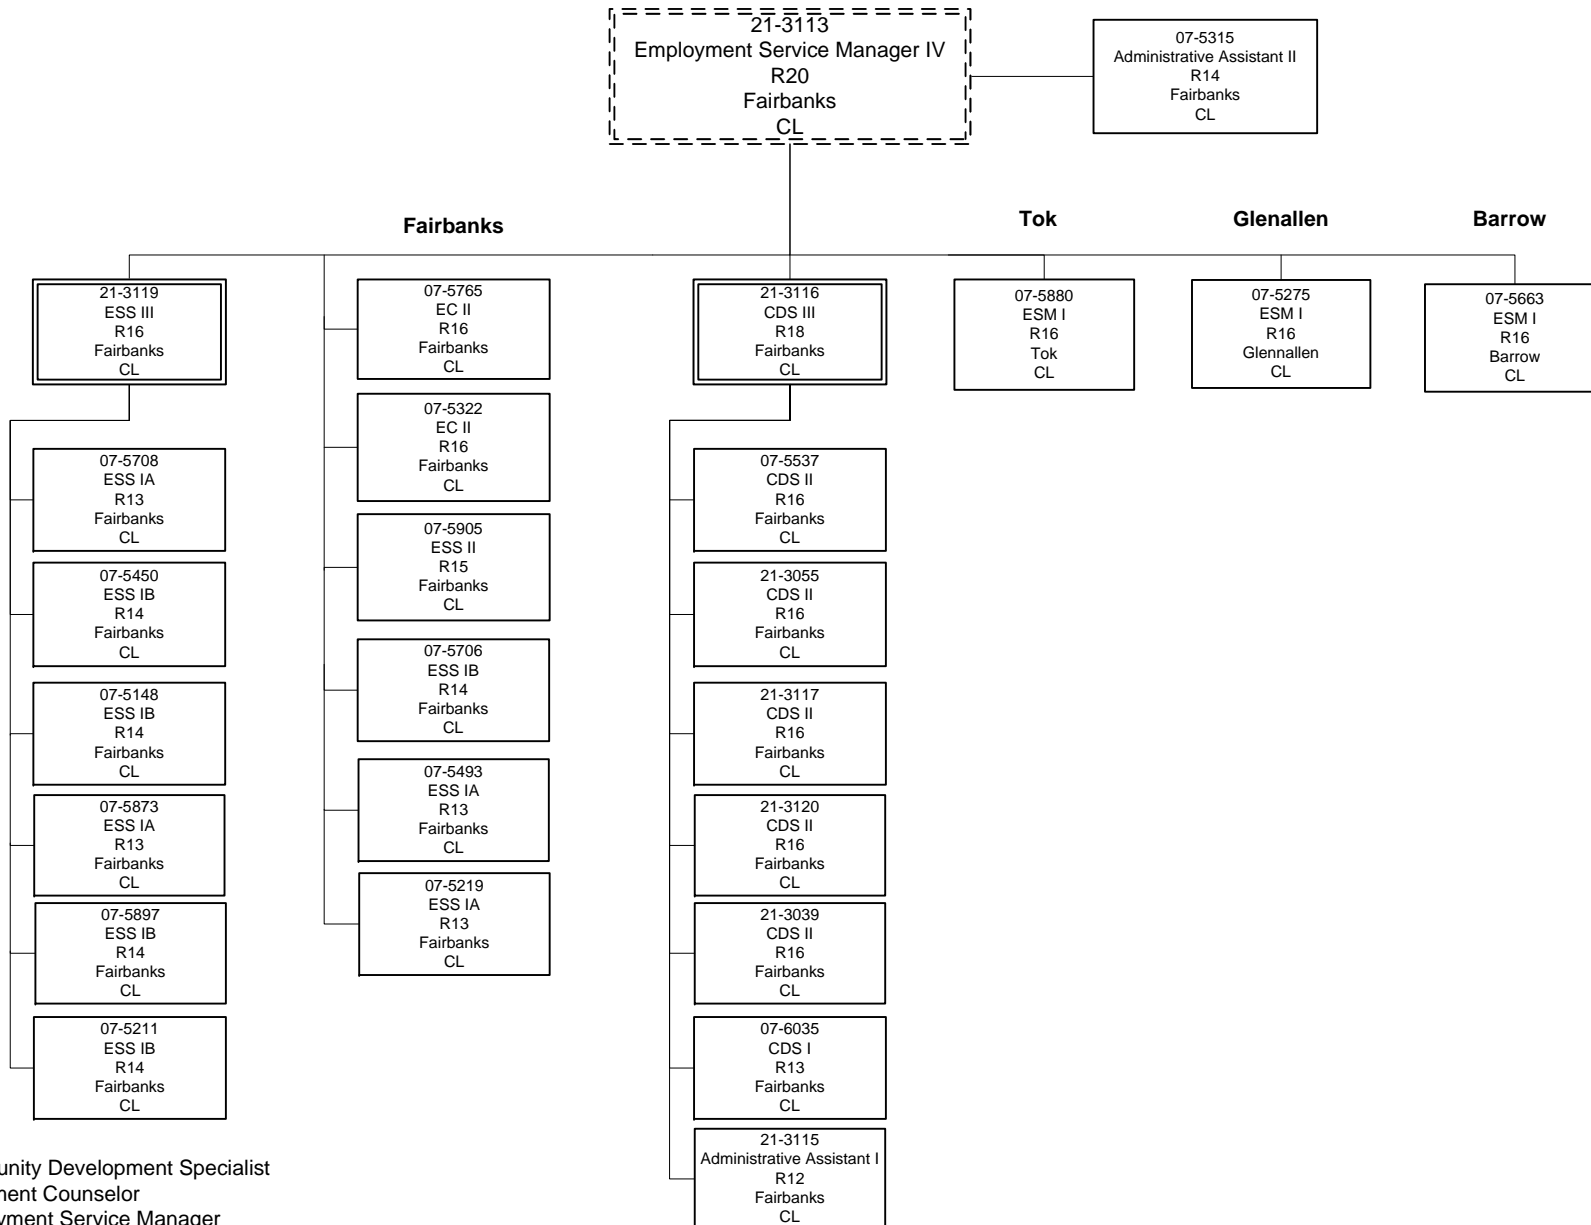

Department of Labor and Workforce Development

Employment Security Division

Employment & Training Services

Northern Region

CDS = Community Development Specialist
EC = Employment Counselor
ESM = Employment Service Manager
ESS = Employment Security Specialist