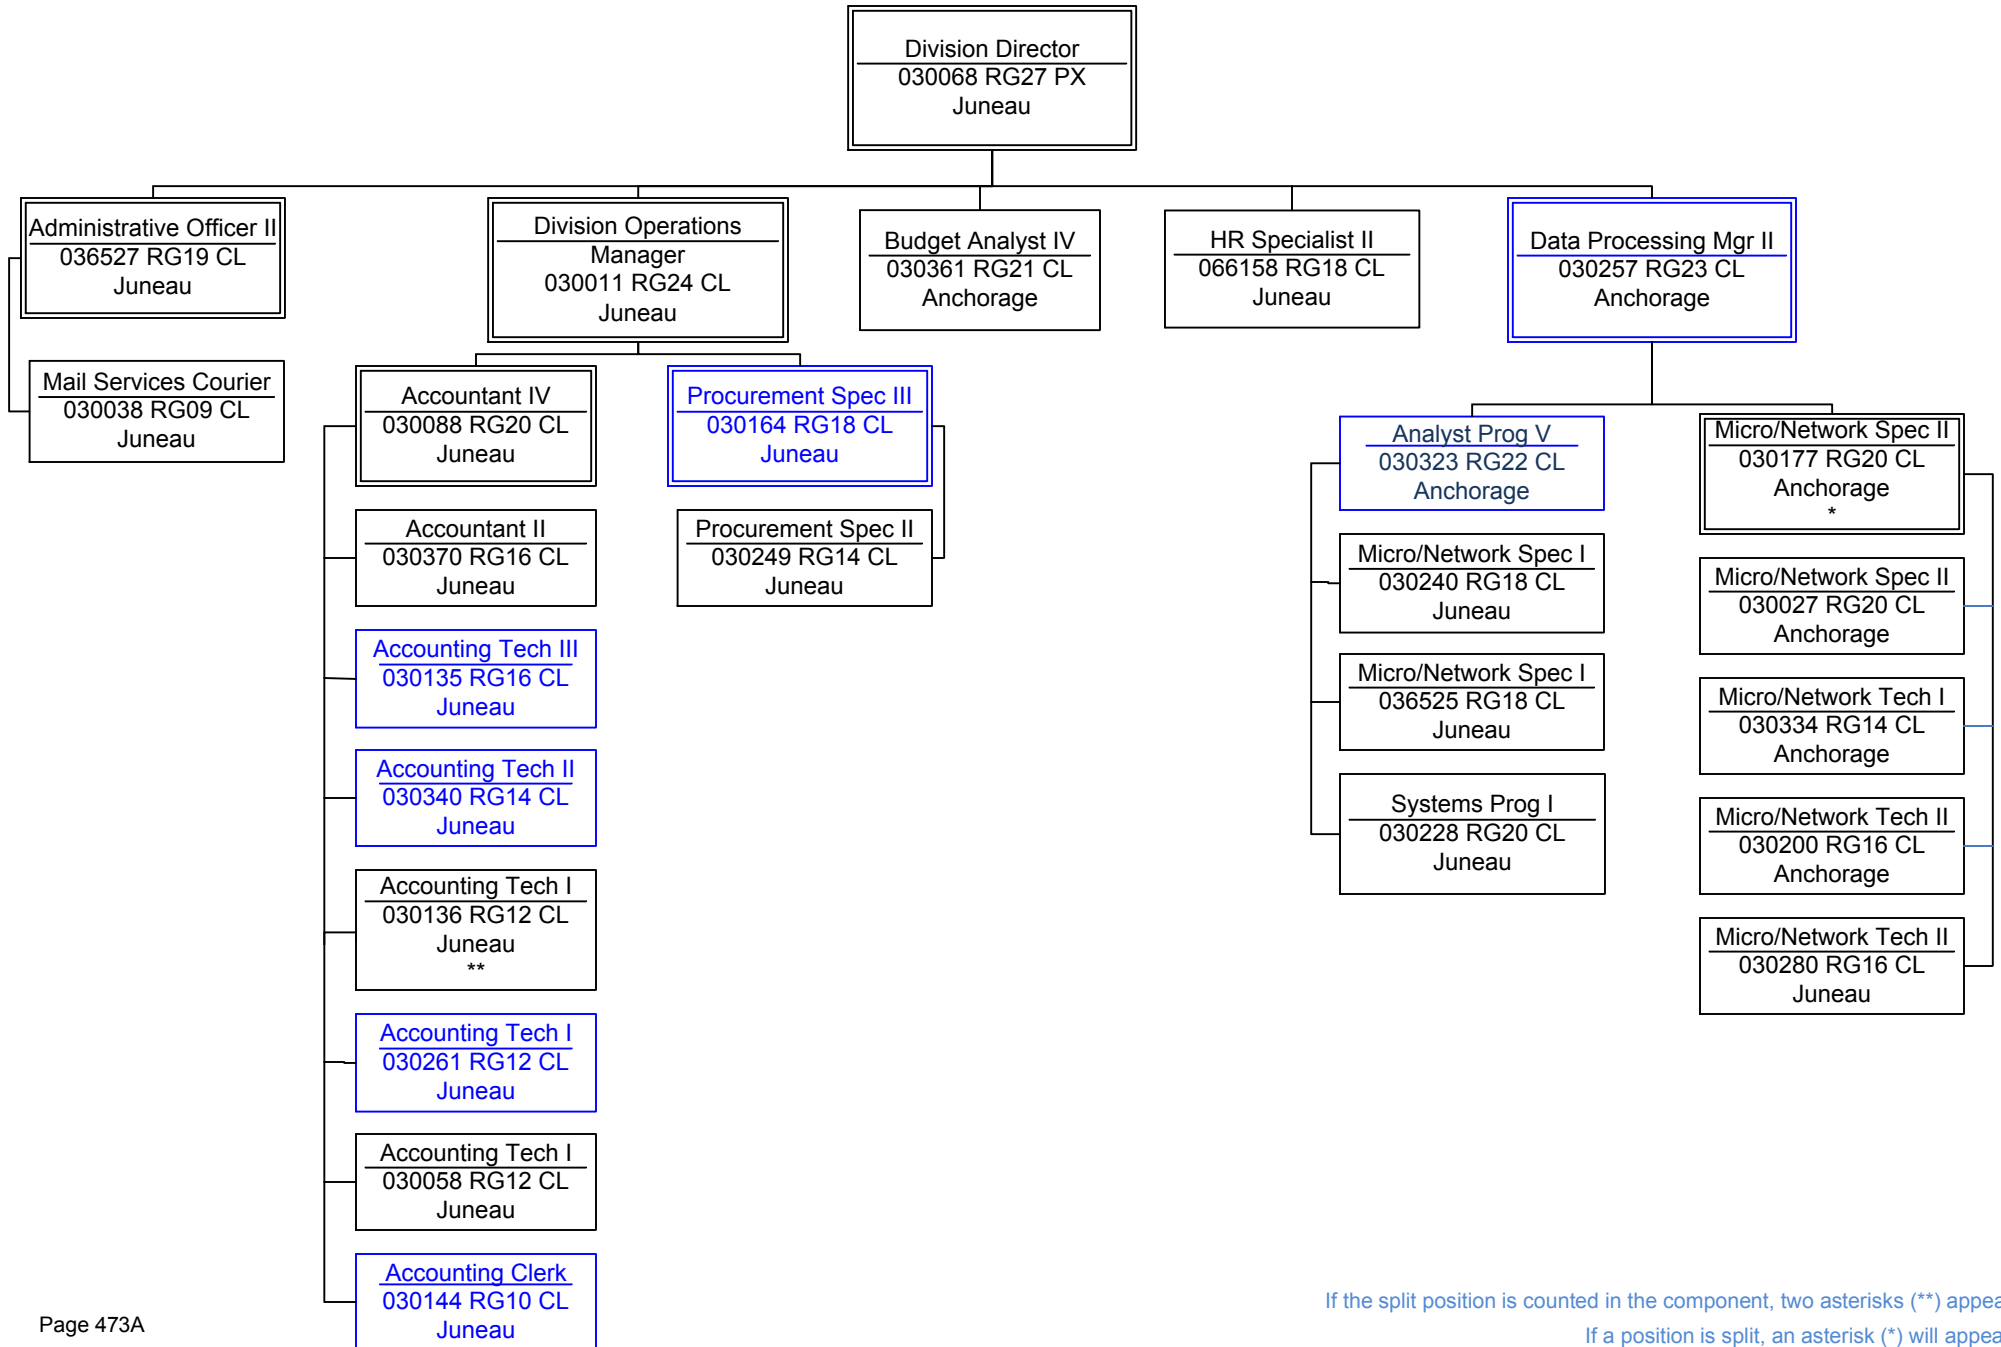

Administration and Support

Office of the Attorney General

Administration and Support Administrative Services

If the split position is counted in the component, two asterisks (**) appear.

If a position is split, an asterisk (*) will appear.

Position Count:19