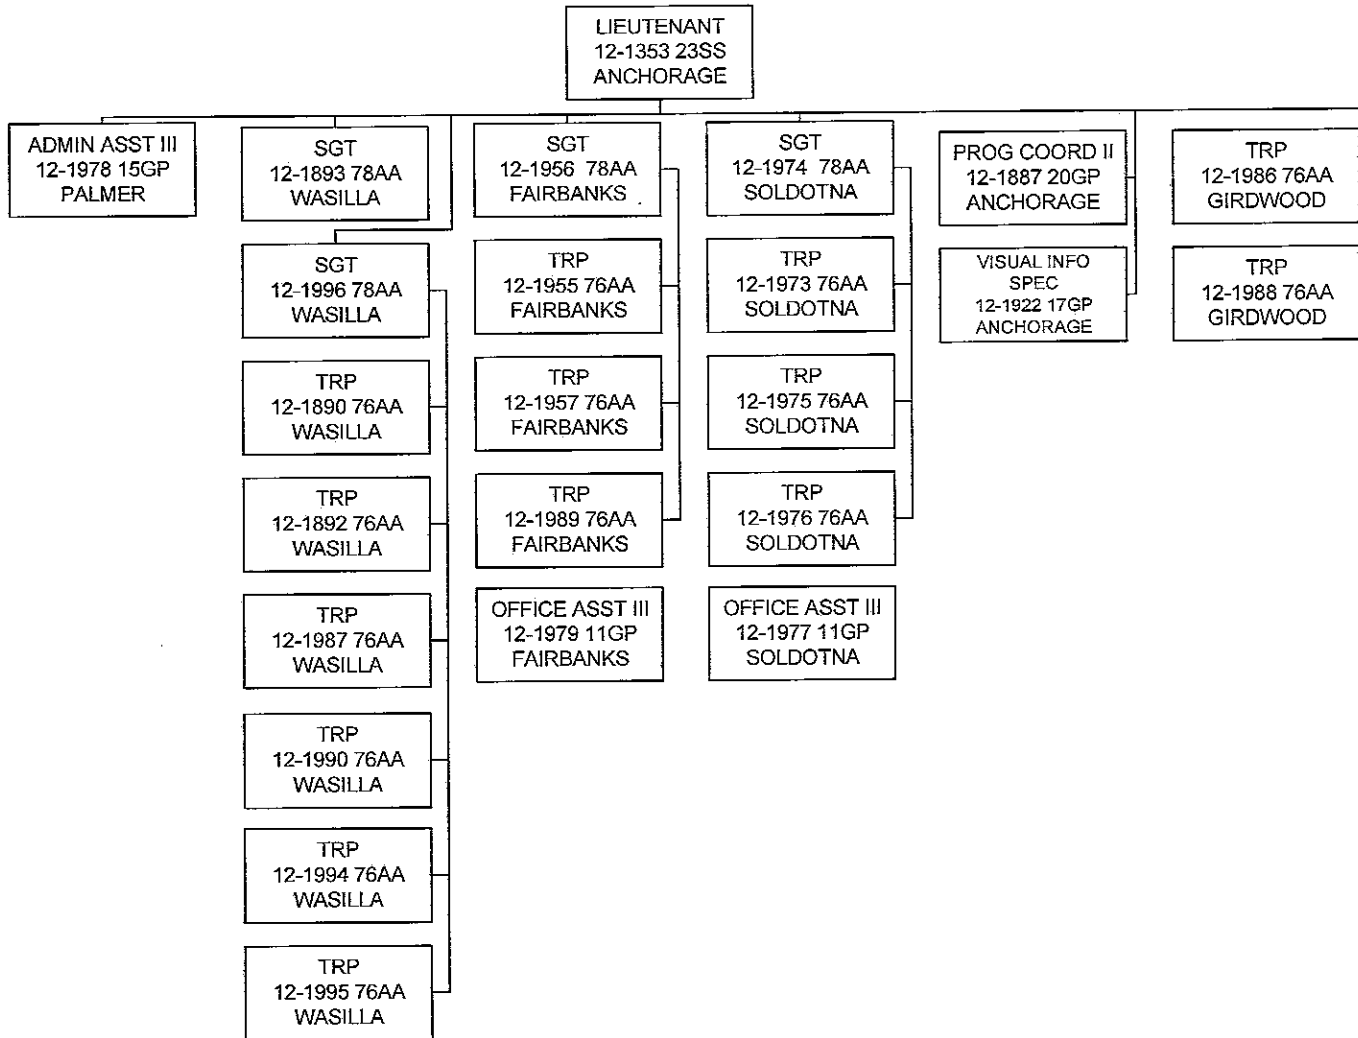

AST SPECIAL PROJECTS
ORGANIZATIONAL CHART

State of Alaska
 Department of Public Safety