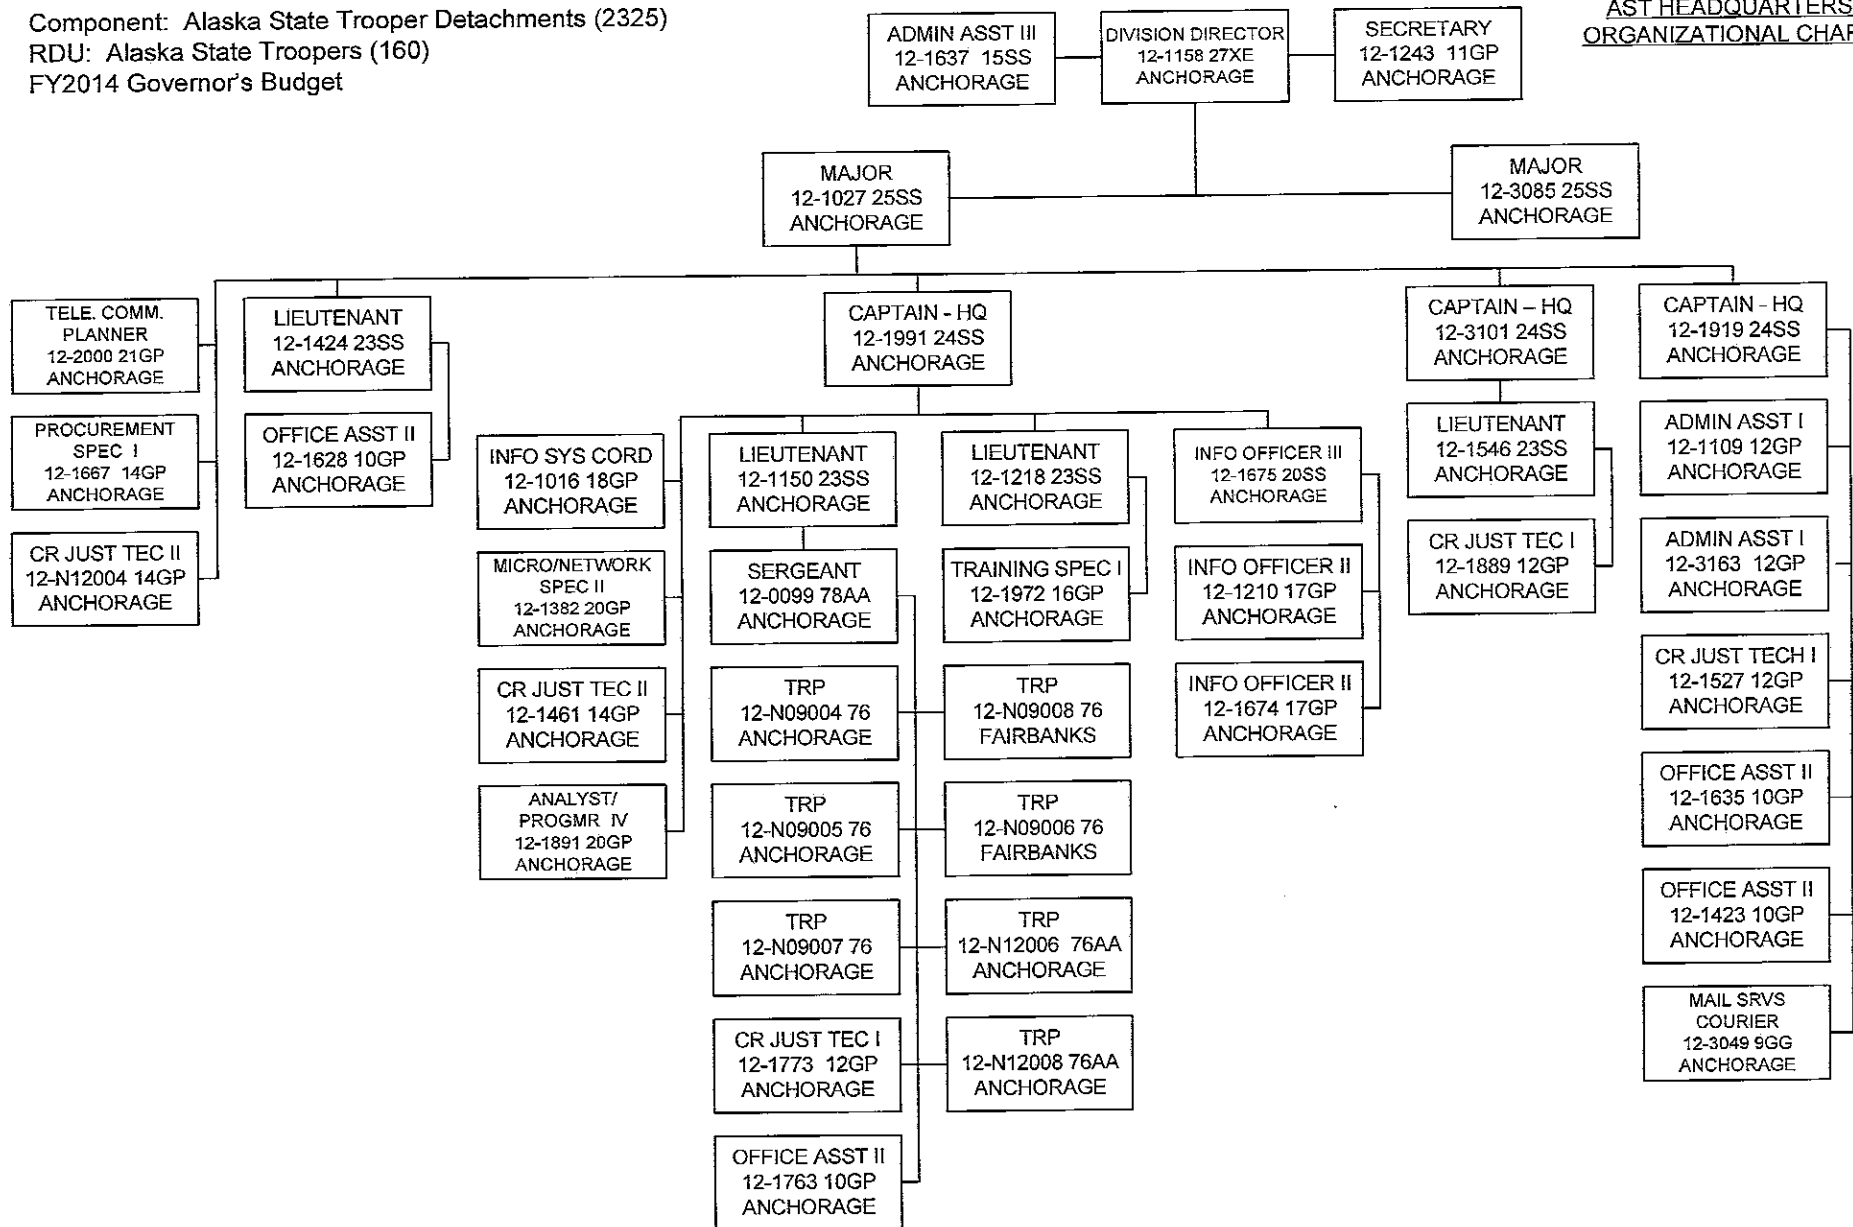

Component: Alaska State Trooper Detachments (2325)  
 RDU: Alaska State Troopers (160)  
 FY2014 Governor's Budget

AST HEADQUARTERS  
ORGANIZATIONAL CHART

State of Alaska  
 Department of Public Safety

Component: Alaska State Trooper Detachments (2325)  
 RDU: Alaska State Troopers (160)  
 FY2014 Governor's Budget

A DETACHMENT  
ORGANIZATIONAL CHART

CAPTAIN  
 12-1074 24SS  
 PALMER

B DETACHMENT  
ORGANIZATIONAL CHART

**C DETACHMENT**  
**ORGANIZATIONAL CHART**

**D DETACHMENT  
 ORGANIZATIONAL CHART**

E DETACHMENT  
ORGANIZATIONAL CHART