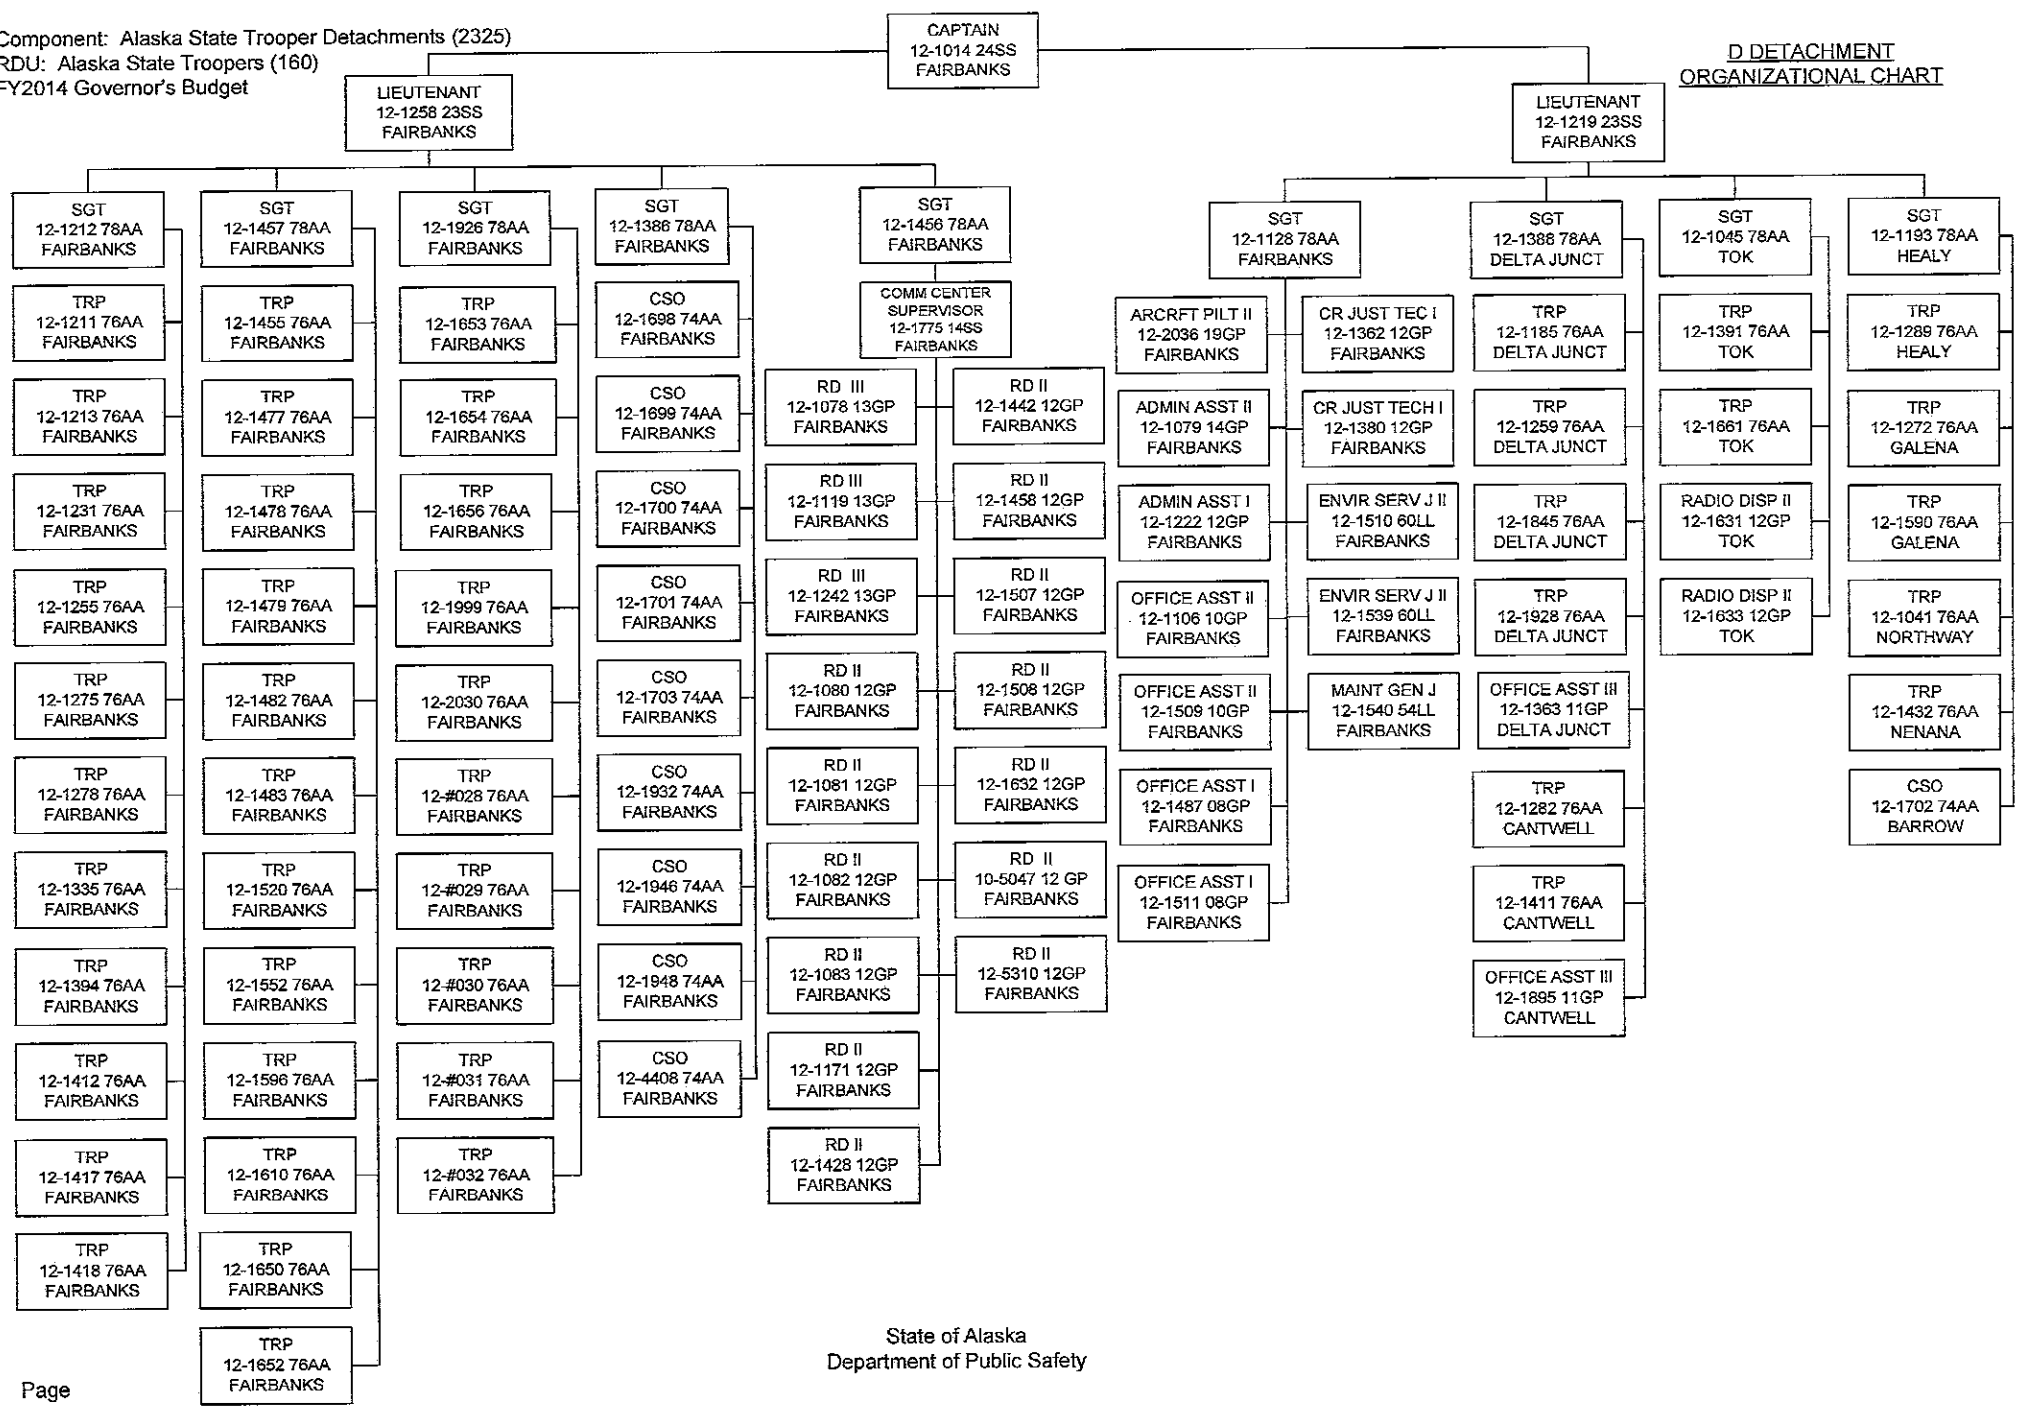

Component: Alaska State Trooper Detachments (2325)  
 RDU: Alaska State Troopers (160)  
 FY2014 Governor's Budget

AST HEADQUARTERS  
ORGANIZATIONAL CHART

State of Alaska  
 Department of Public Safety

Component: Alaska State Trooper Detachments (2325)  
 RDU: Alaska State Troopers (160)  
 FY2014 Governor's Budget

A DETACHMENT  
ORGANIZATIONAL CHART

CAPTAIN  
 12-1074 24SS  
 PALMER

B DETACHMENT  
ORGANIZATIONAL CHART

**C DETACHMENT**  
**ORGANIZATIONAL CHART**

**D DETACHMENT  
 ORGANIZATIONAL CHART**

E DETACHMENT  
ORGANIZATIONAL CHART