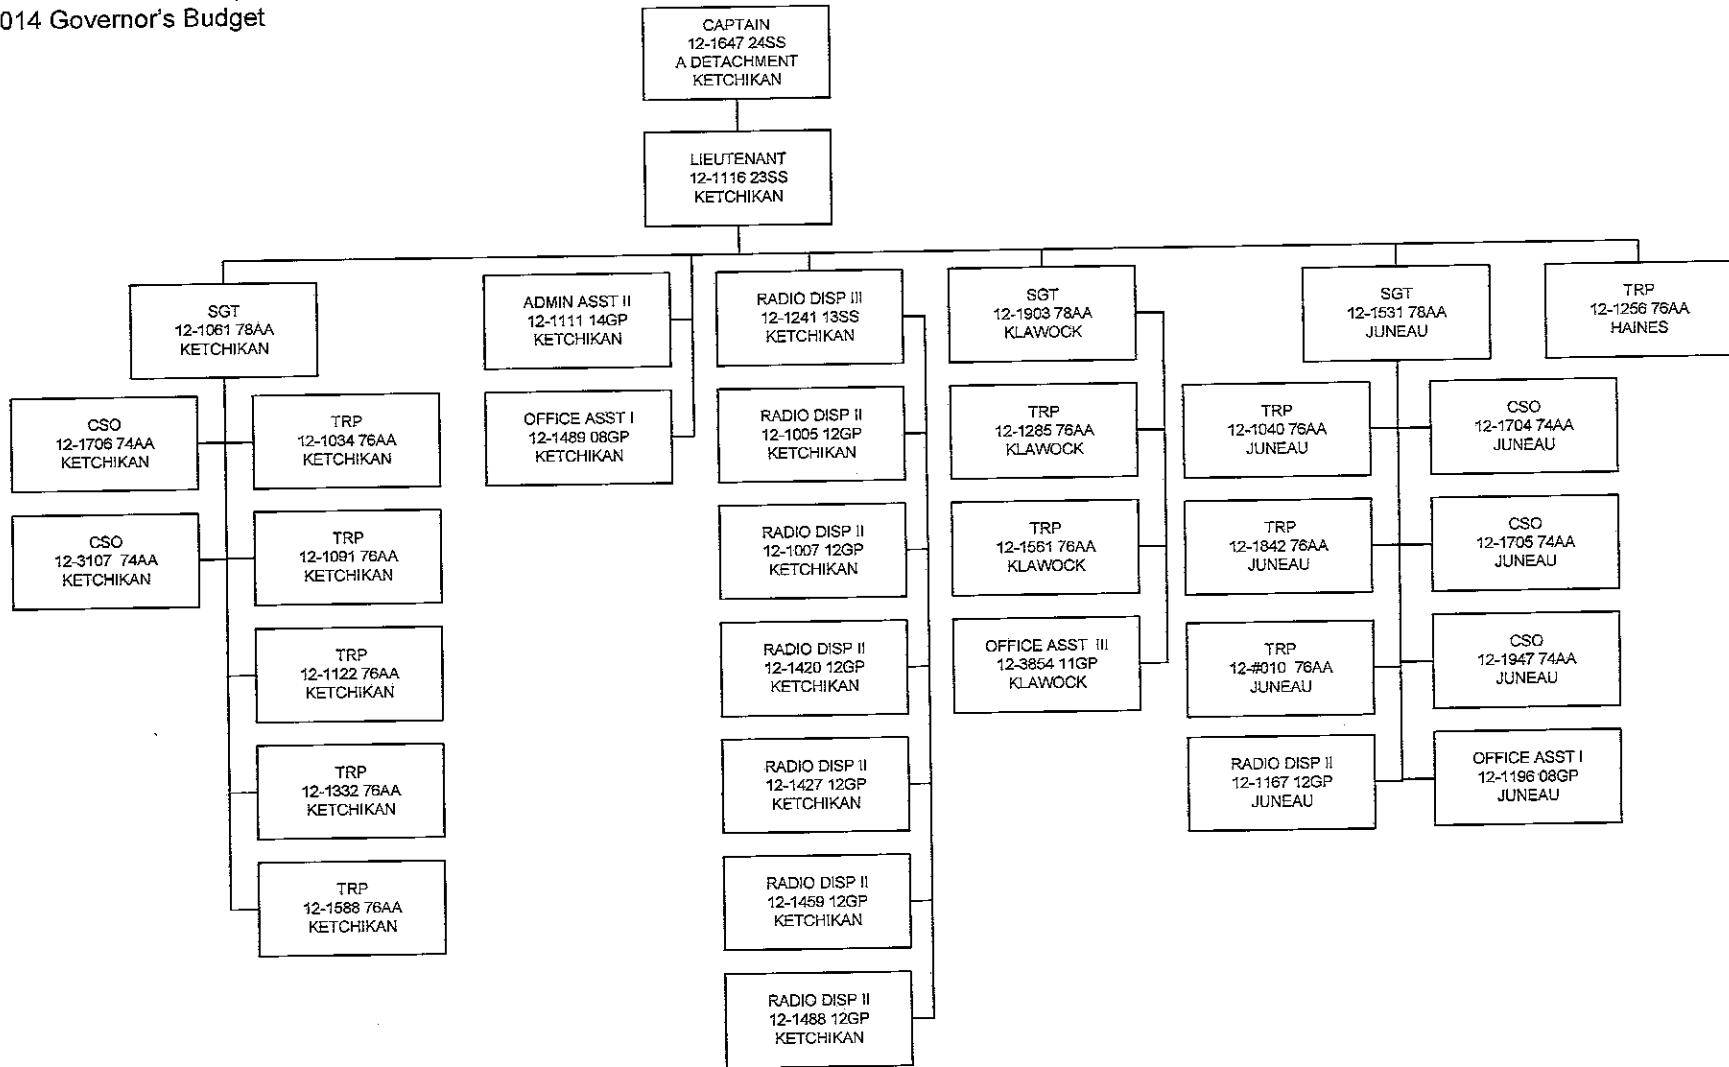

Component: Alaska State Trooper Detachments (2325)  
 RDU: Alaska State Troopers (160)  
 FY2014 Governor's Budget

AST HEADQUARTERS  
ORGANIZATIONAL CHART

State of Alaska  
 Department of Public Safety

Component: Alaska State Trooper Detachments (2325)  
 RDU: Alaska State Troopers (160)  
 FY2014 Governor's Budget

A DETACHMENT  
ORGANIZATIONAL CHART

CAPTAIN  
 12-1074 24SS  
 PALMER

B DETACHMENT  
ORGANIZATIONAL CHART

**C DETACHMENT**  
**ORGANIZATIONAL CHART**

**D DETACHMENT  
 ORGANIZATIONAL CHART**

E DETACHMENT  
ORGANIZATIONAL CHART