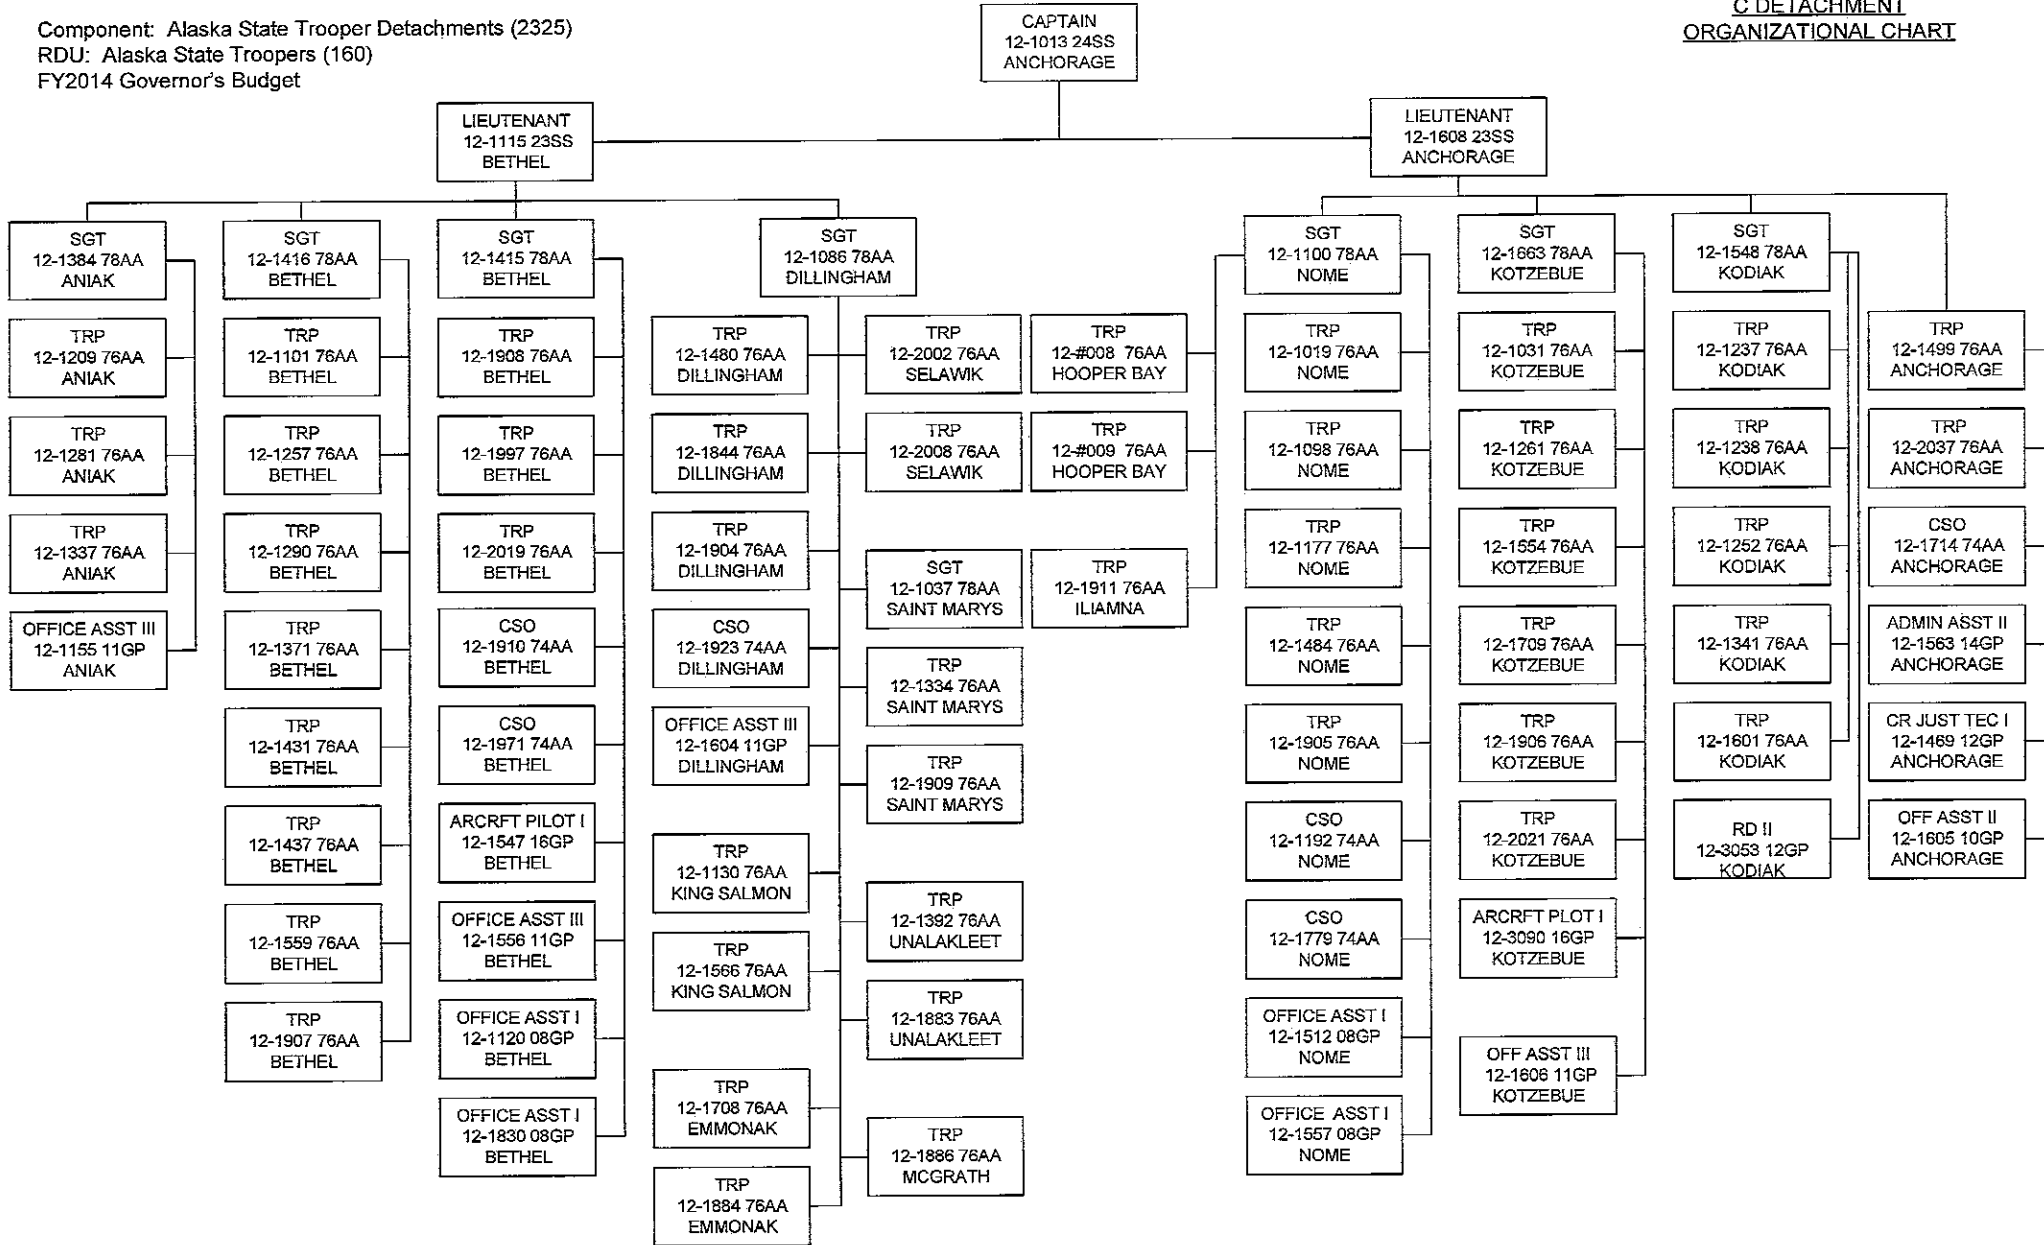

Component: Alaska State Trooper Detachments (2325)  
 RDU: Alaska State Troopers (160)  
 FY2014 Governor's Budget

AST HEADQUARTERS  
ORGANIZATIONAL CHART

State of Alaska  
 Department of Public Safety

Component: Alaska State Trooper Detachments (2325)  
 RDU: Alaska State Troopers (160)  
 FY2014 Governor's Budget

A DETACHMENT  
ORGANIZATIONAL CHART

CAPTAIN  
 12-1074 24SS  
 PALMER

B DETACHMENT  
ORGANIZATIONAL CHART

**C DETACHMENT**  
**ORGANIZATIONAL CHART**

**D DETACHMENT  
 ORGANIZATIONAL CHART**

E DETACHMENT  
ORGANIZATIONAL CHART