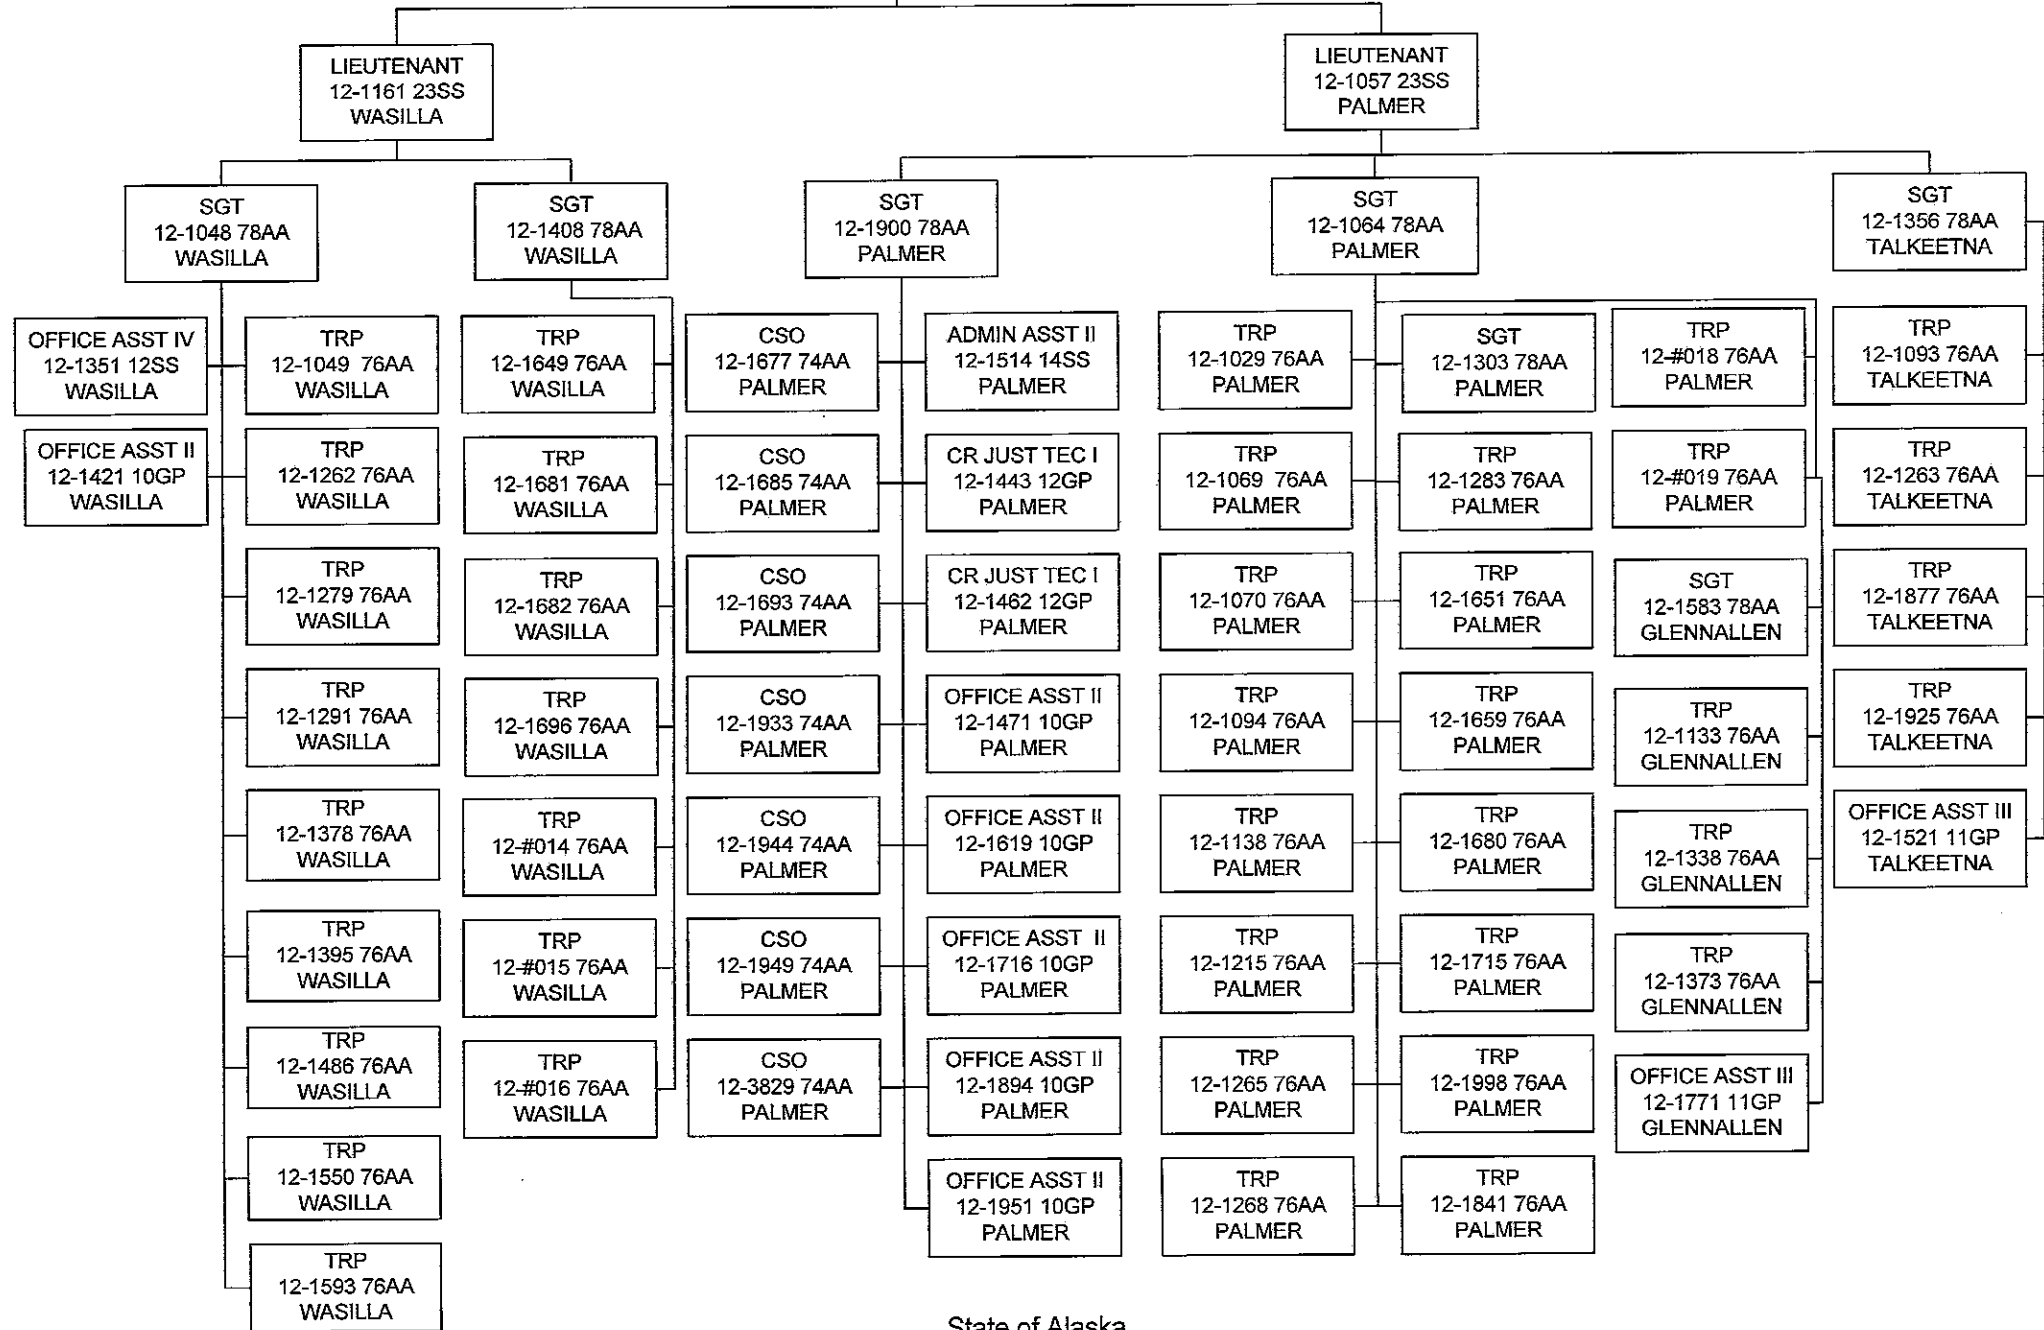

Component: Alaska State Trooper Detachments (2325)  
 RDU: Alaska State Troopers (160)  
 FY2014 Governor's Budget

AST HEADQUARTERS  
ORGANIZATIONAL CHART

State of Alaska  
 Department of Public Safety

Component: Alaska State Trooper Detachments (2325)  
 RDU: Alaska State Troopers (160)  
 FY2014 Governor's Budget

A DETACHMENT  
ORGANIZATIONAL CHART

CAPTAIN  
 12-1074 24SS  
 PALMER

B DETACHMENT  
ORGANIZATIONAL CHART

**C DETACHMENT**  
**ORGANIZATIONAL CHART**

**D DETACHMENT  
 ORGANIZATIONAL CHART**

E DETACHMENT  
ORGANIZATIONAL CHART