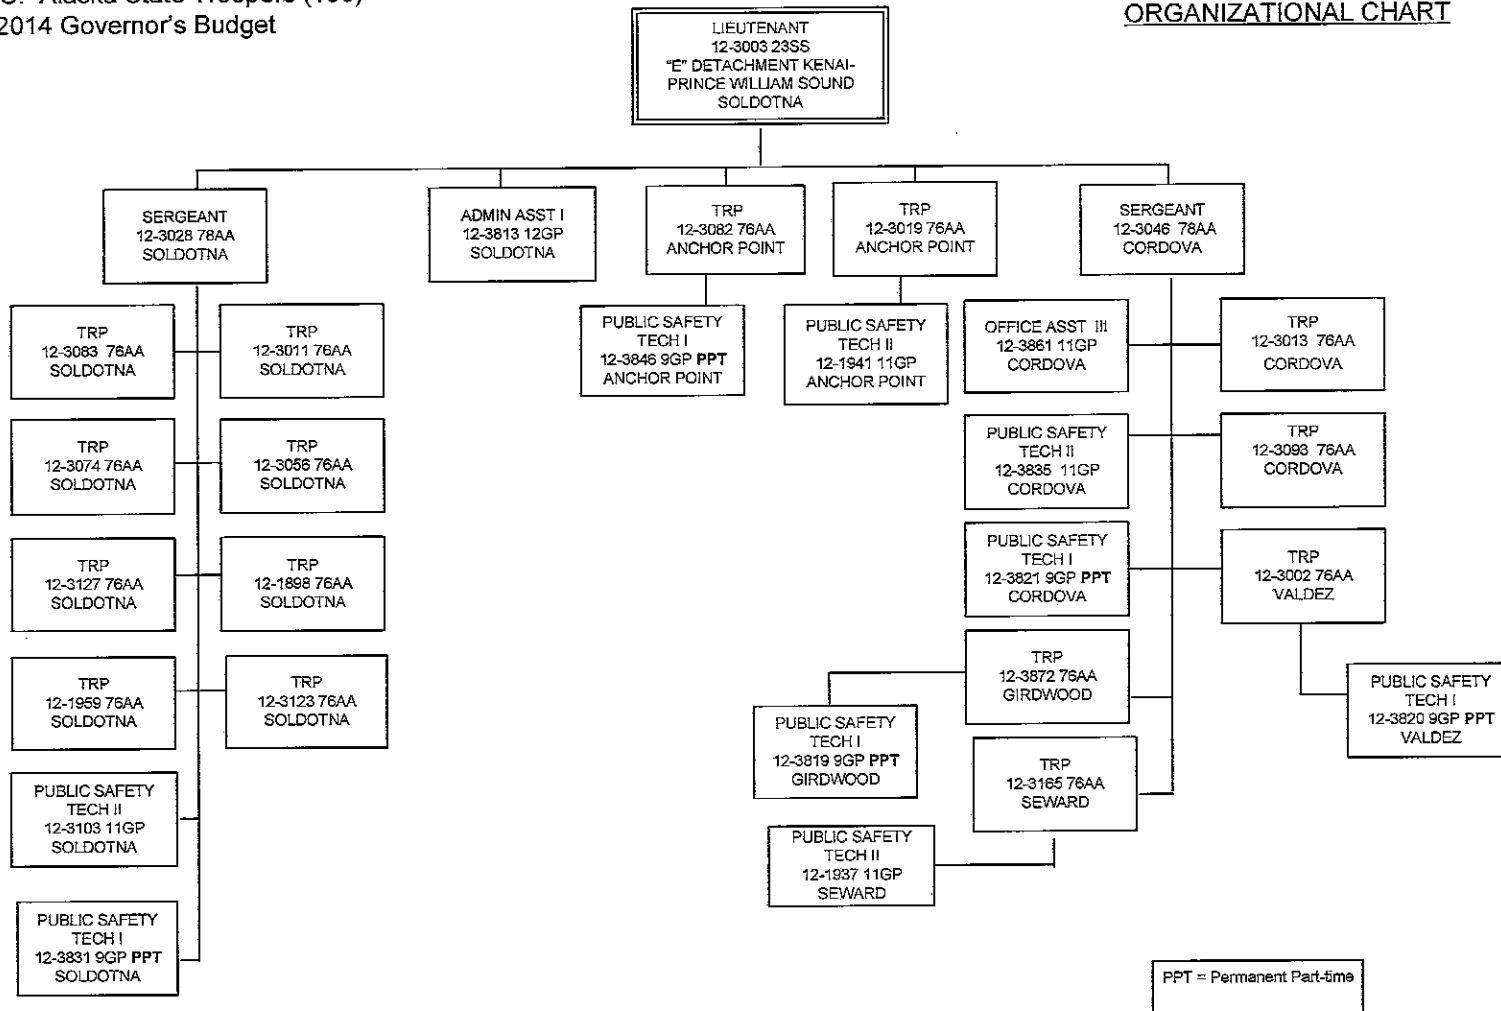

A DETACHMENT
ORGANIZATIONAL CHART

State of Alaska
 Department of Public Safety

PPT = Permanent Part-time
 On Mend Enforcement Staff

Component: Alaska Wildlife Troopers (2746)
 RDU: Alaska State Troopers (160)
 FY2014 Governor's Budget

**B DETACHMENT
 ORGANIZATIONAL CHART**

Component: Alaska Wildlife Troopers (2746)
 RDU: Alaska State Troopers (160)
 FY2014 Governor's Budget

**C DETACHMENT
 ORGANIZATIONAL CHART**

Component: Alaska Wildlife Troopers (2746)
 RDU: Alaska State Troopers (160)
 FY2014 Governor's Budget

**D DETACHMENT
 ORGANIZATIONAL CHART**

PPT = Permanent Part-time

Component: Alaska Wildlife Troopers (2746)
 RDU: Alaska State Troopers (160)
 FY2014 Governor's Budget

**E DETACHMENT
 ORGANIZATIONAL CHART**