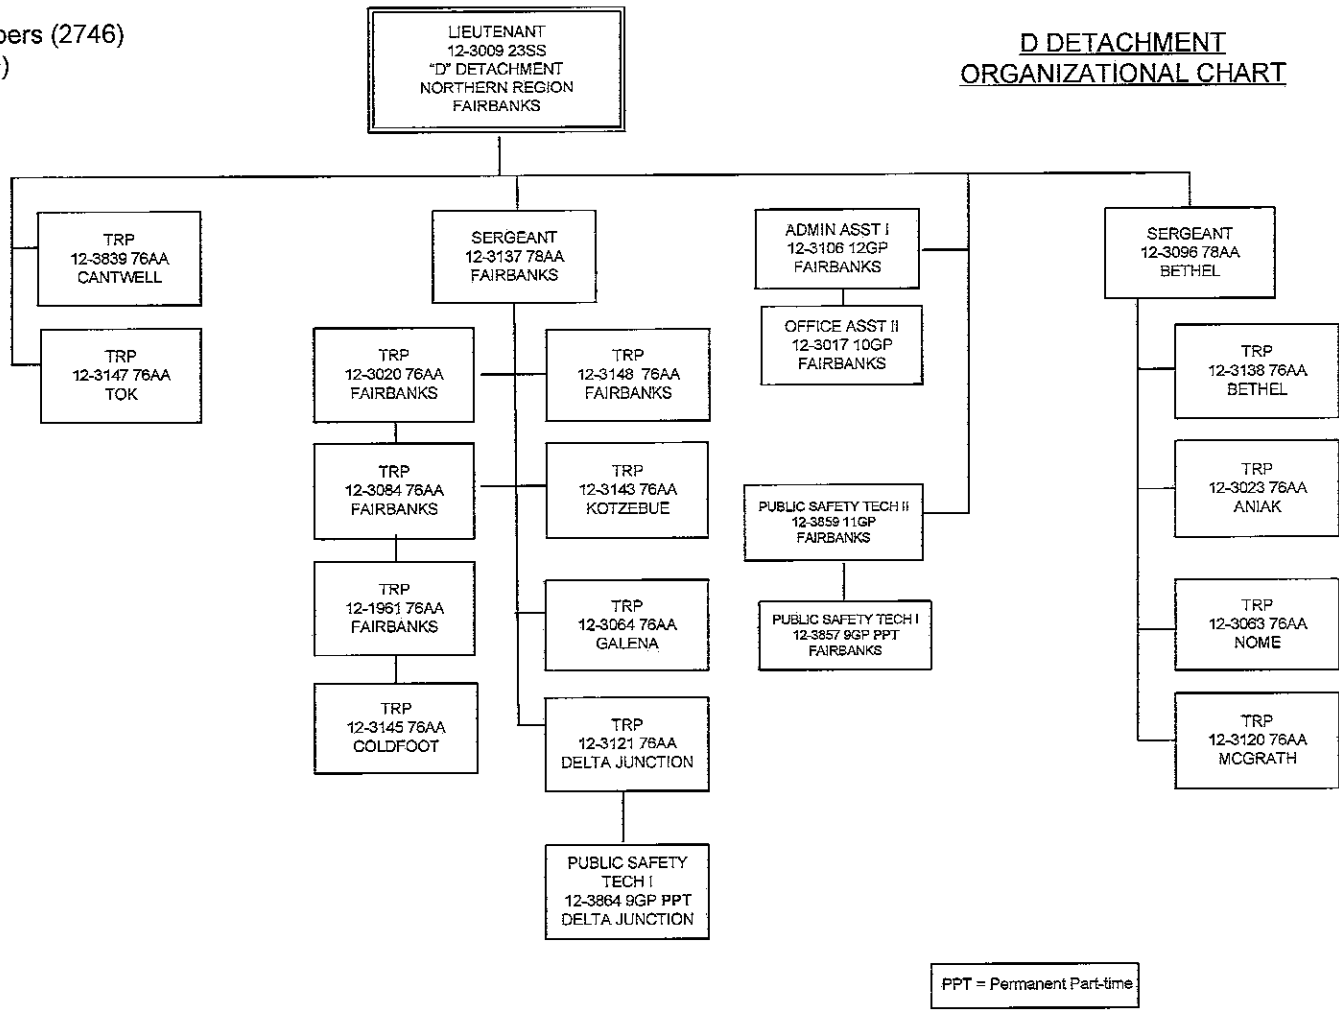

A DETACHMENT
ORGANIZATIONAL CHART

State of Alaska
 Department of Public Safety

PPT = Permanent Part-time
 On Mend Enforcement Staff

Component: Alaska Wildlife Troopers (2746)
 RDU: Alaska State Troopers (160)
 FY2014 Governor's Budget

**B DETACHMENT
 ORGANIZATIONAL CHART**

Component: Alaska Wildlife Troopers (2746)
 RDU: Alaska State Troopers (160)
 FY2014 Governor's Budget

**C DETACHMENT
 ORGANIZATIONAL CHART**

Component: Alaska Wildlife Troopers (2746)
 RDU: Alaska State Troopers (160)
 FY2014 Governor's Budget

**D DETACHMENT
 ORGANIZATIONAL CHART**

PPT = Permanent Part-time

Component: Alaska Wildlife Troopers (2746)
 RDU: Alaska State Troopers (160)
 FY2014 Governor's Budget

**E DETACHMENT
 ORGANIZATIONAL CHART**