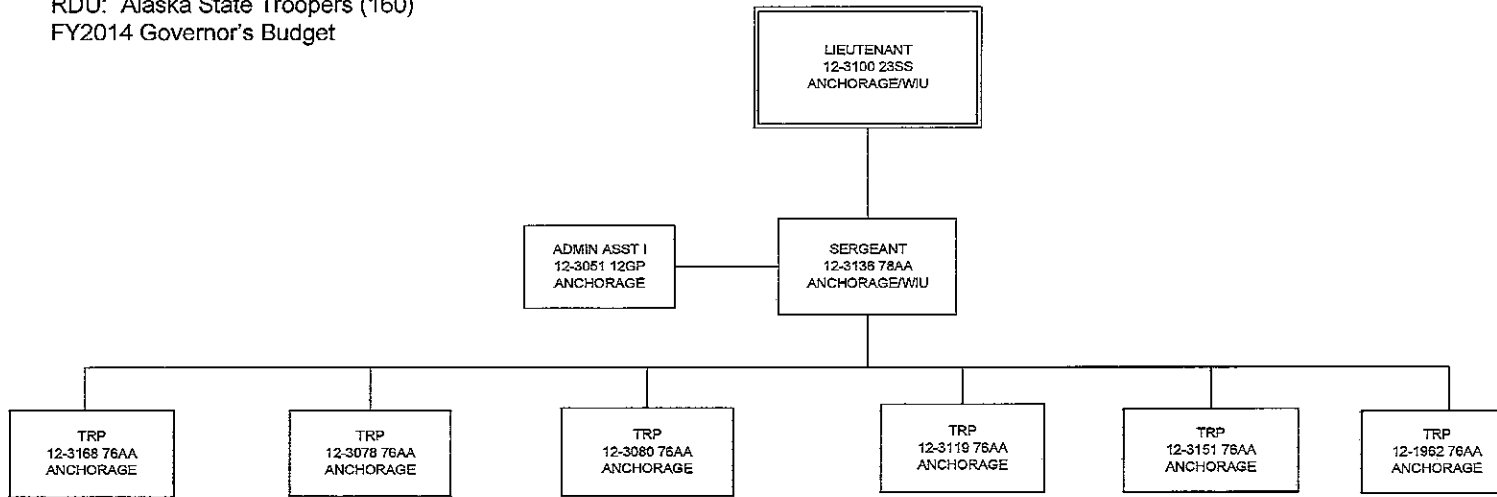

Component: Alaska Wildlife Troopers (2746)
 RDU: Alaska State Troopers (160)
 FY2014 Governor's Budget

ORGANIZATIONAL CHART

State of Alaska
 Department of Public Safety

ORGANIZATIONAL CHART

Component: Alaska Wildlife Troopers (2746)
RDU: Alaska State Troopers (160)
FY2014 Governor's Budget