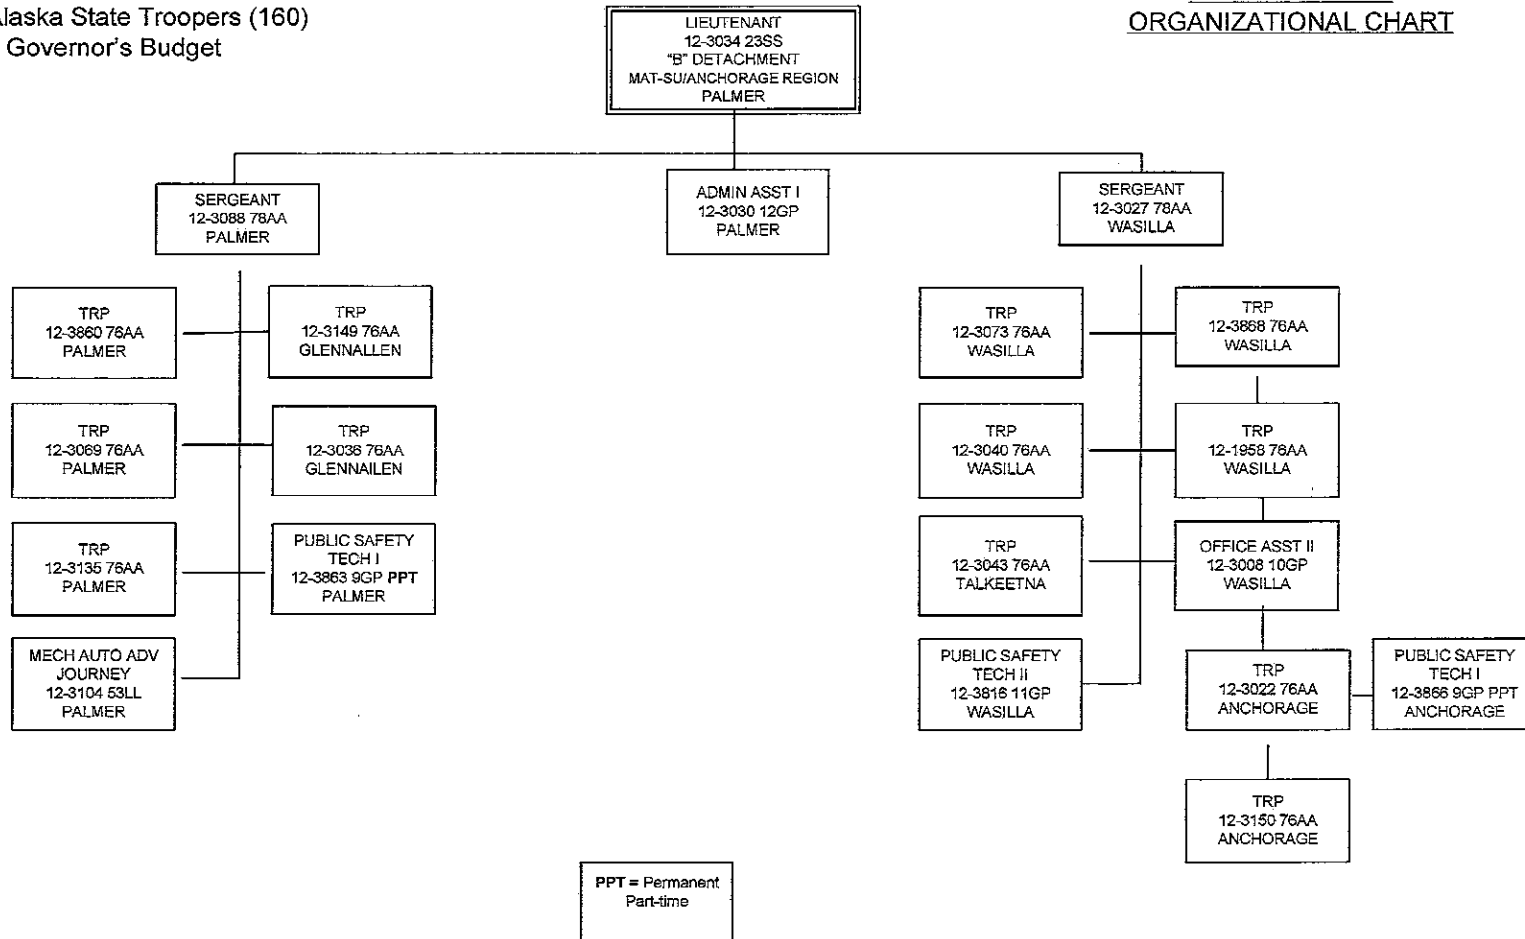

Component: Alaska Wildlife Troopers (2746)
RDU: Alaska State Troopers (160)
FY2014 Governor's Budget

**B DETACHMENT
ORGANIZATIONAL CHART**