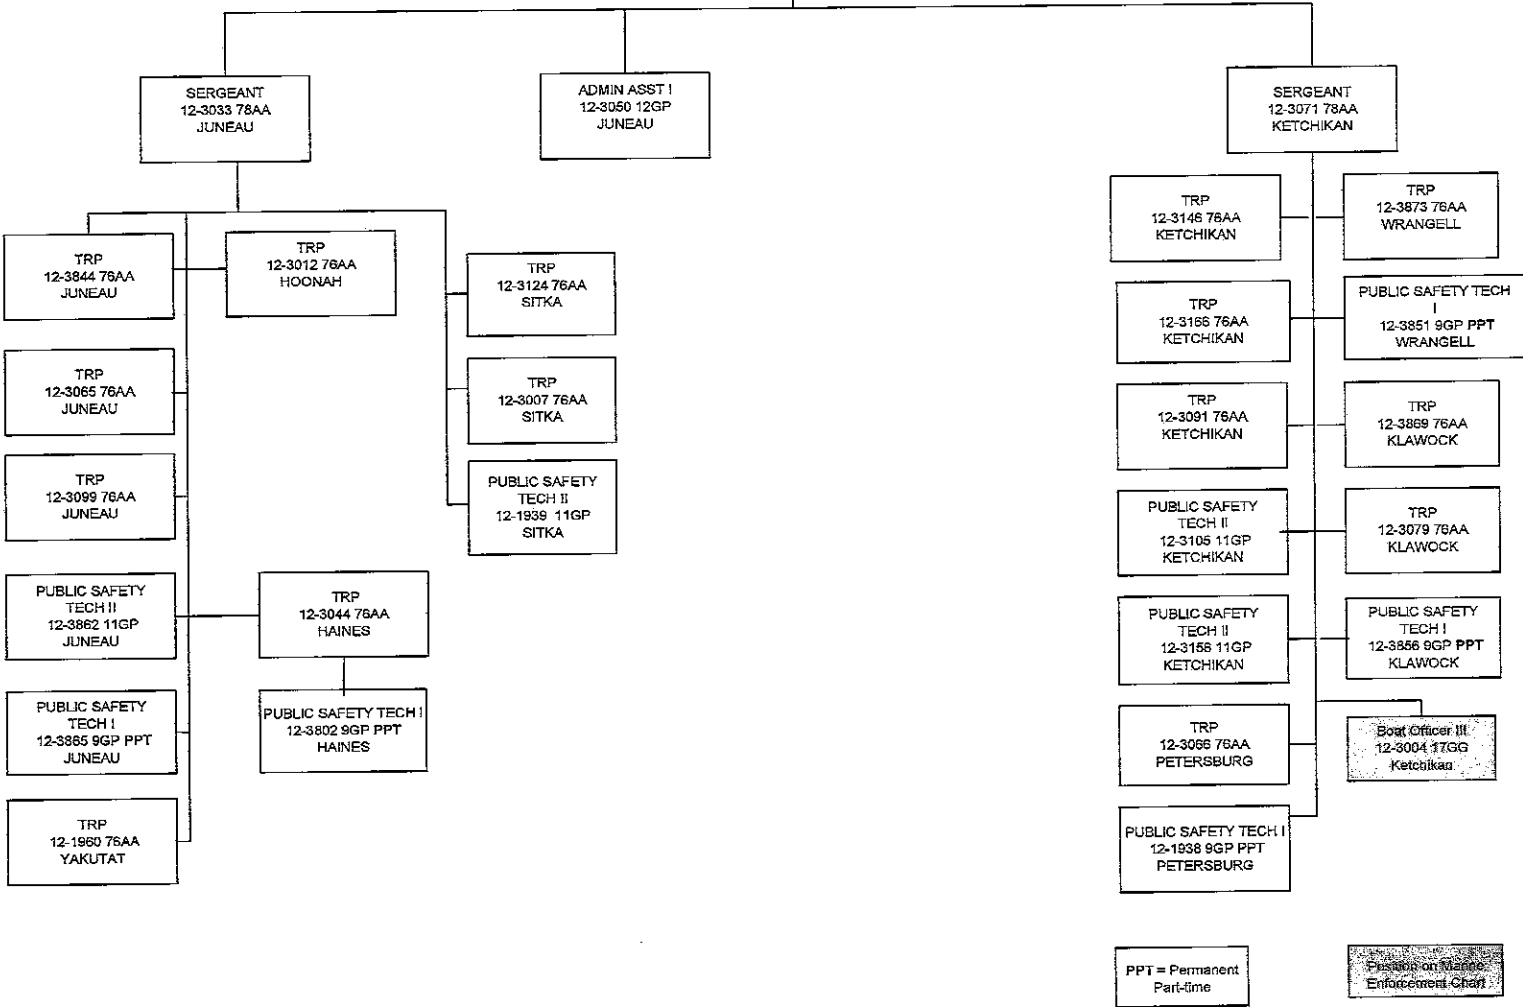

Component: Alaska Wildlife Troopers (2746)
RDU: Alaska State Troopers (160)
FY2014 Governor's Budget

LIEUTENANT
12-3039 23SS
"A" DETACHMENT
SOUTHEAST REGION
JUNEAU

A DETACHMENT
ORGANIZATIONAL CHART

State of Alaska
Department of Public Safety

PPT = Permanent Part-time
On Mend Enforcement Staff