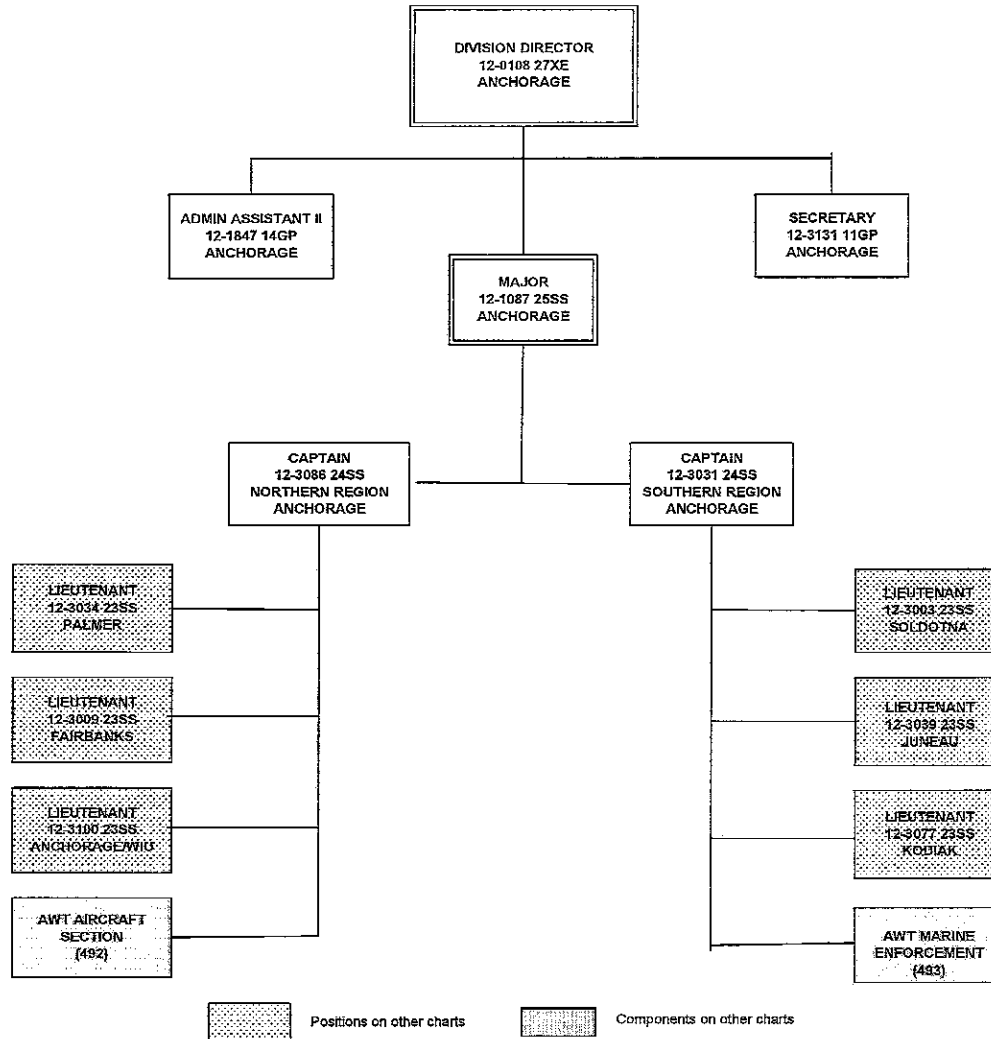

Component: Alaska Wildlife Troopers (2746)
 RDU: Alaska State Troopers (160)
 FY2014 Governor's Budget

ORGANIZATIONAL CHART

State of Alaska
 Department of Public Safety

ORGANIZATIONAL CHART

Component: Alaska Wildlife Troopers (2746)
RDU: Alaska State Troopers (160)
FY2014 Governor's Budget

State of Alaska
Department of Public Safety

Component: Alaska Wildlife Troopers (2746)
 RDU: Alaska State Troopers (160)
 FY2014 Governor's Budget

LIEUTENANT
 12-3039 23SS
 "A" DETACHMENT
 SOUTHEAST REGION
 JUNEAU

A DETACHMENT
ORGANIZATIONAL CHART

State of Alaska
 Department of Public Safety

PPT = Permanent Part-time
 On Mend Enforcement Staff

Component: Alaska Wildlife Troopers (2746)
 RDU: Alaska State Troopers (160)
 FY2014 Governor's Budget