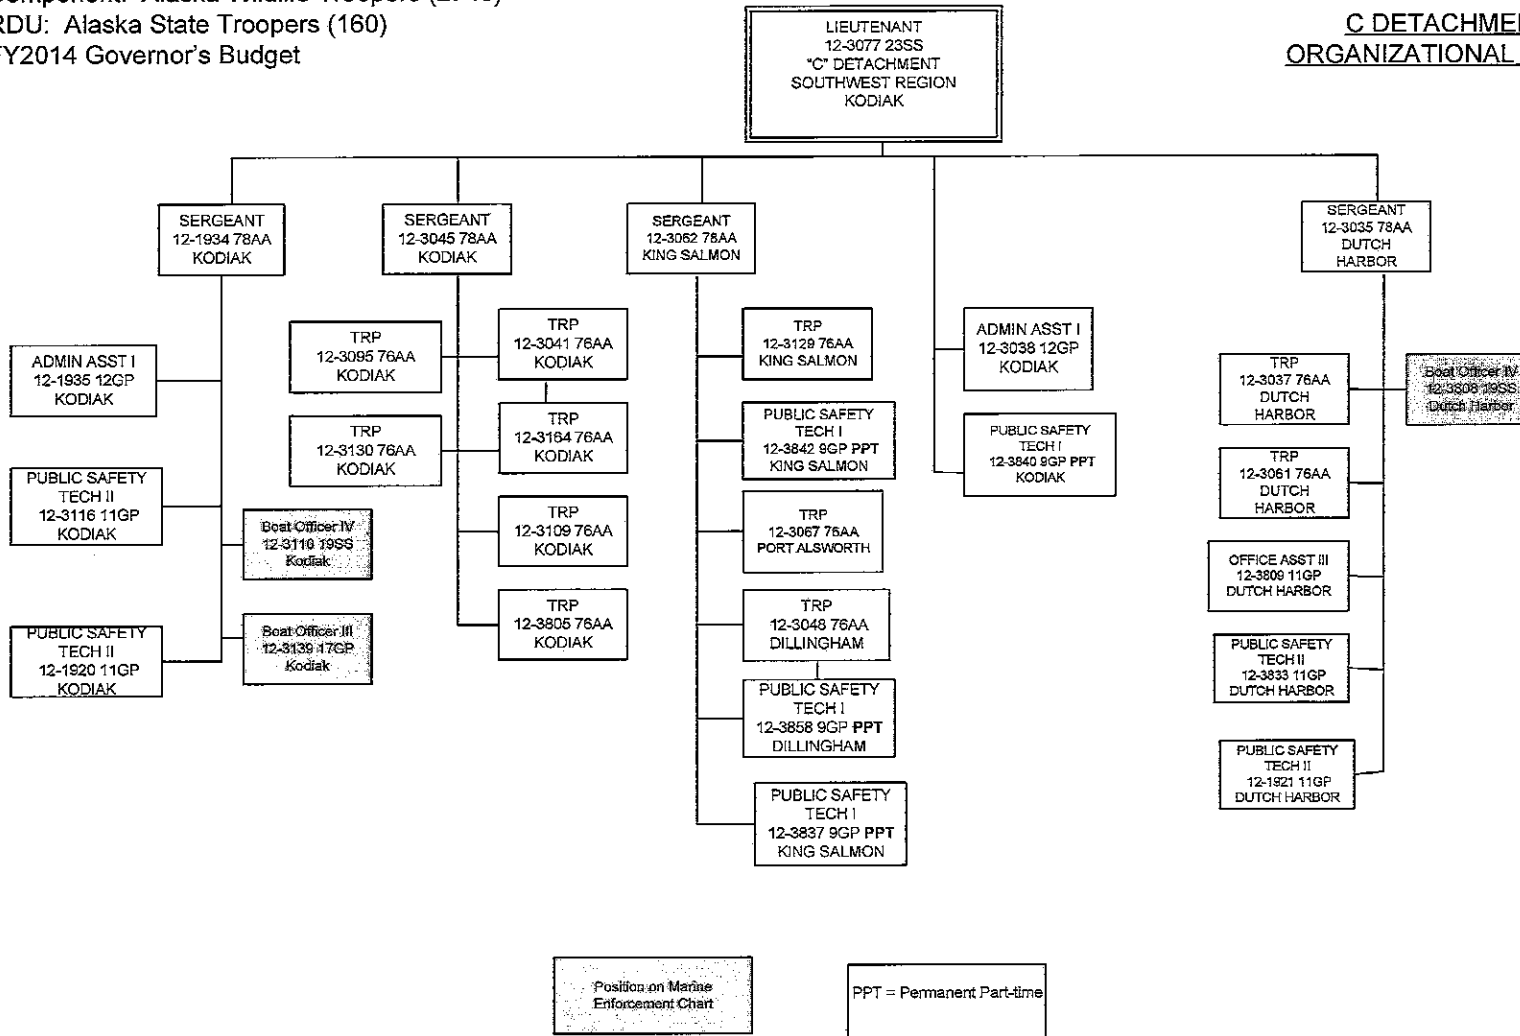

Component: Alaska Wildlife Troopers (2746)
RDU: Alaska State Troopers (160)
FY2014 Governor's Budget

**C DETACHMENT
ORGANIZATIONAL CHART**