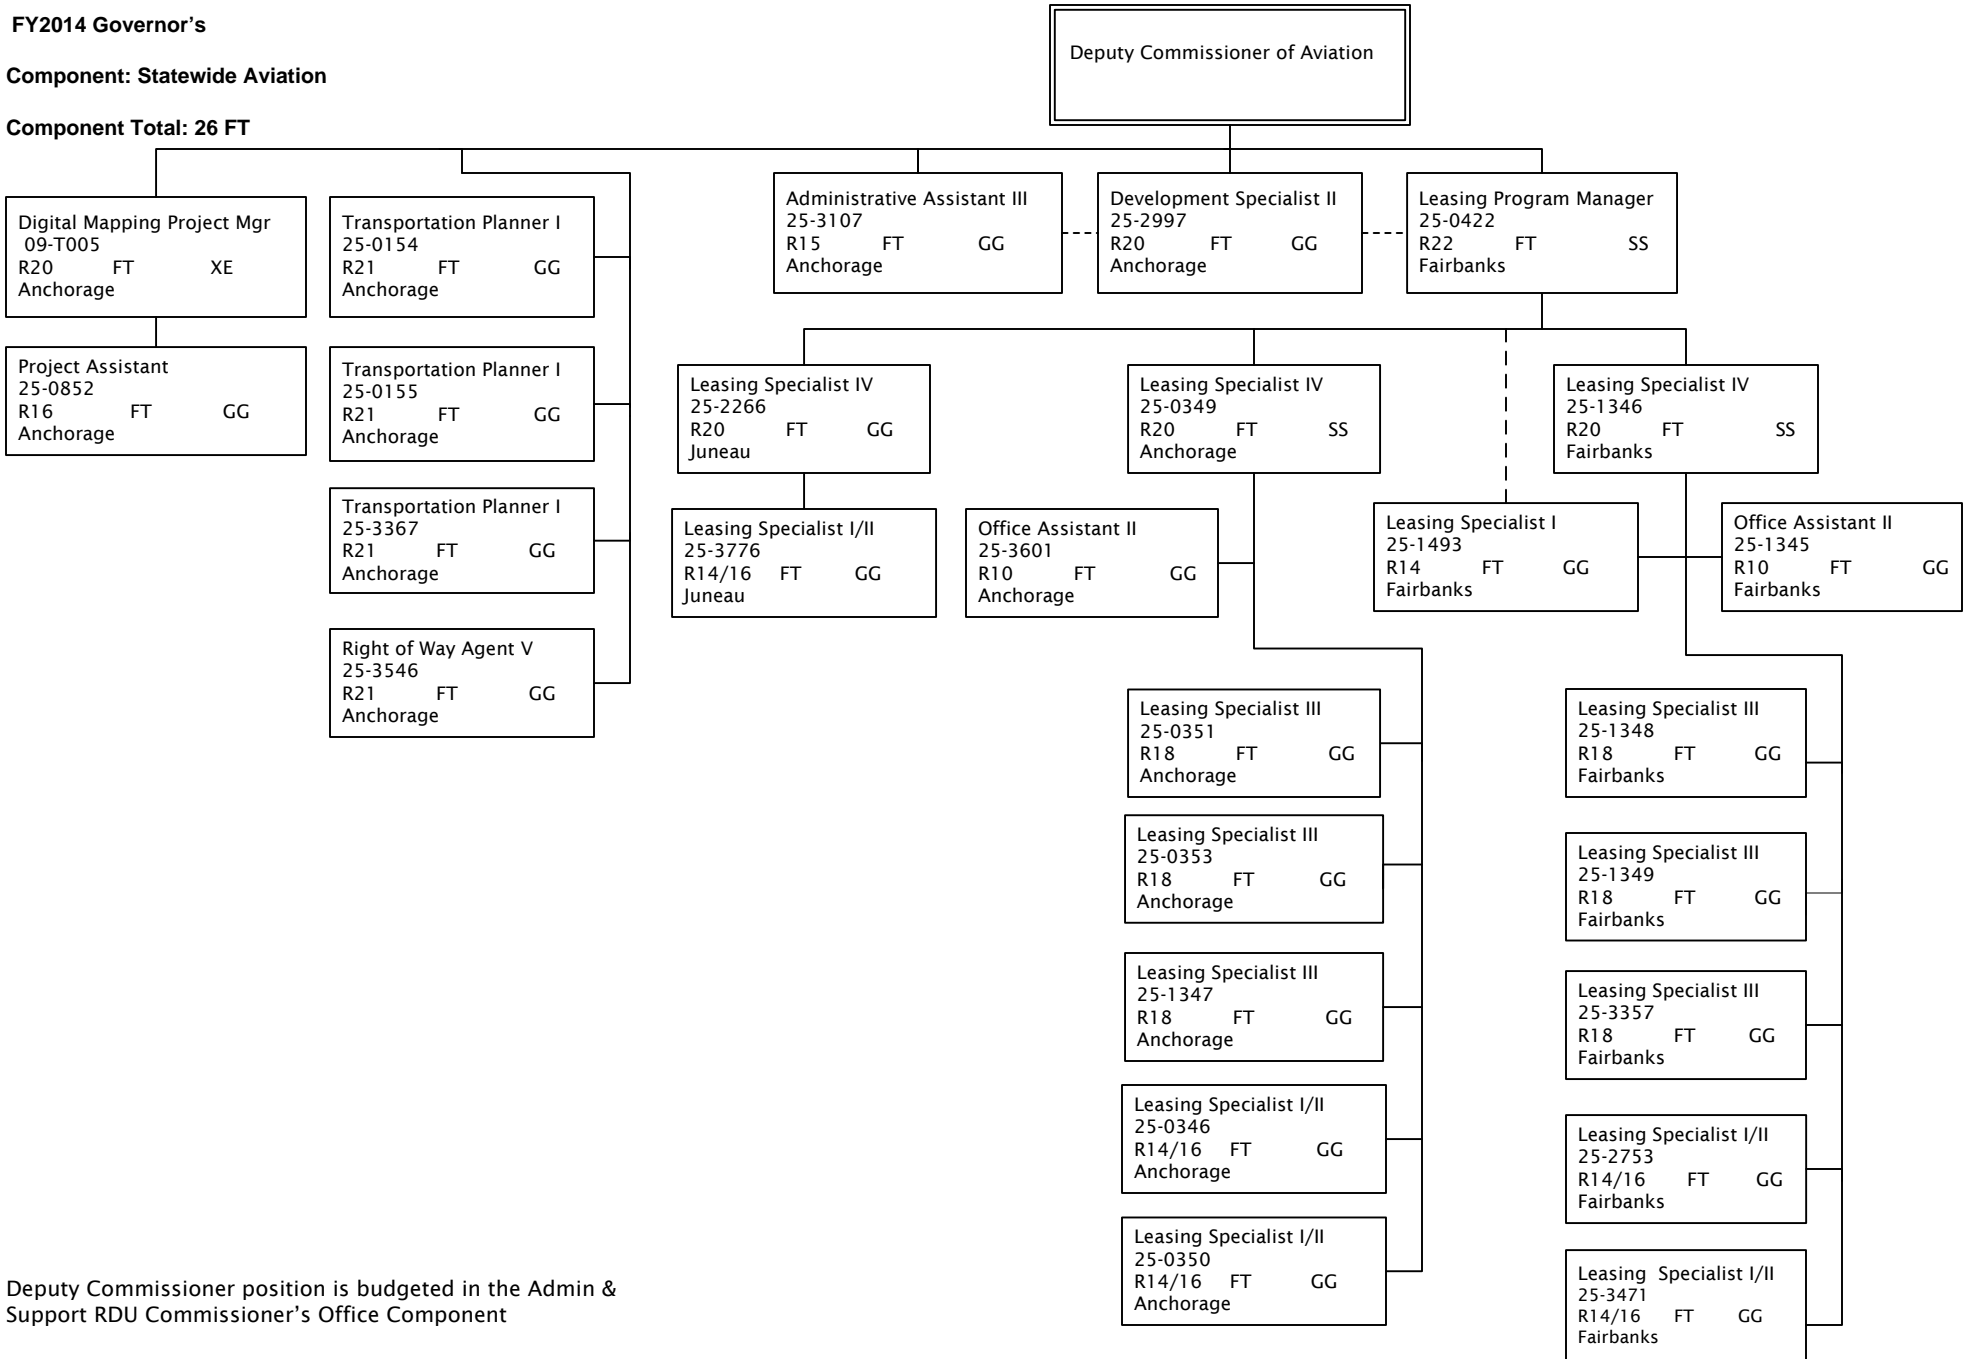

FY2014 Governor's

Component: Statewide Aviation

Component Total: 26 FT

Deputy Commissioner position is budgeted in the Admin & Support RDU Commissioner's Office Component