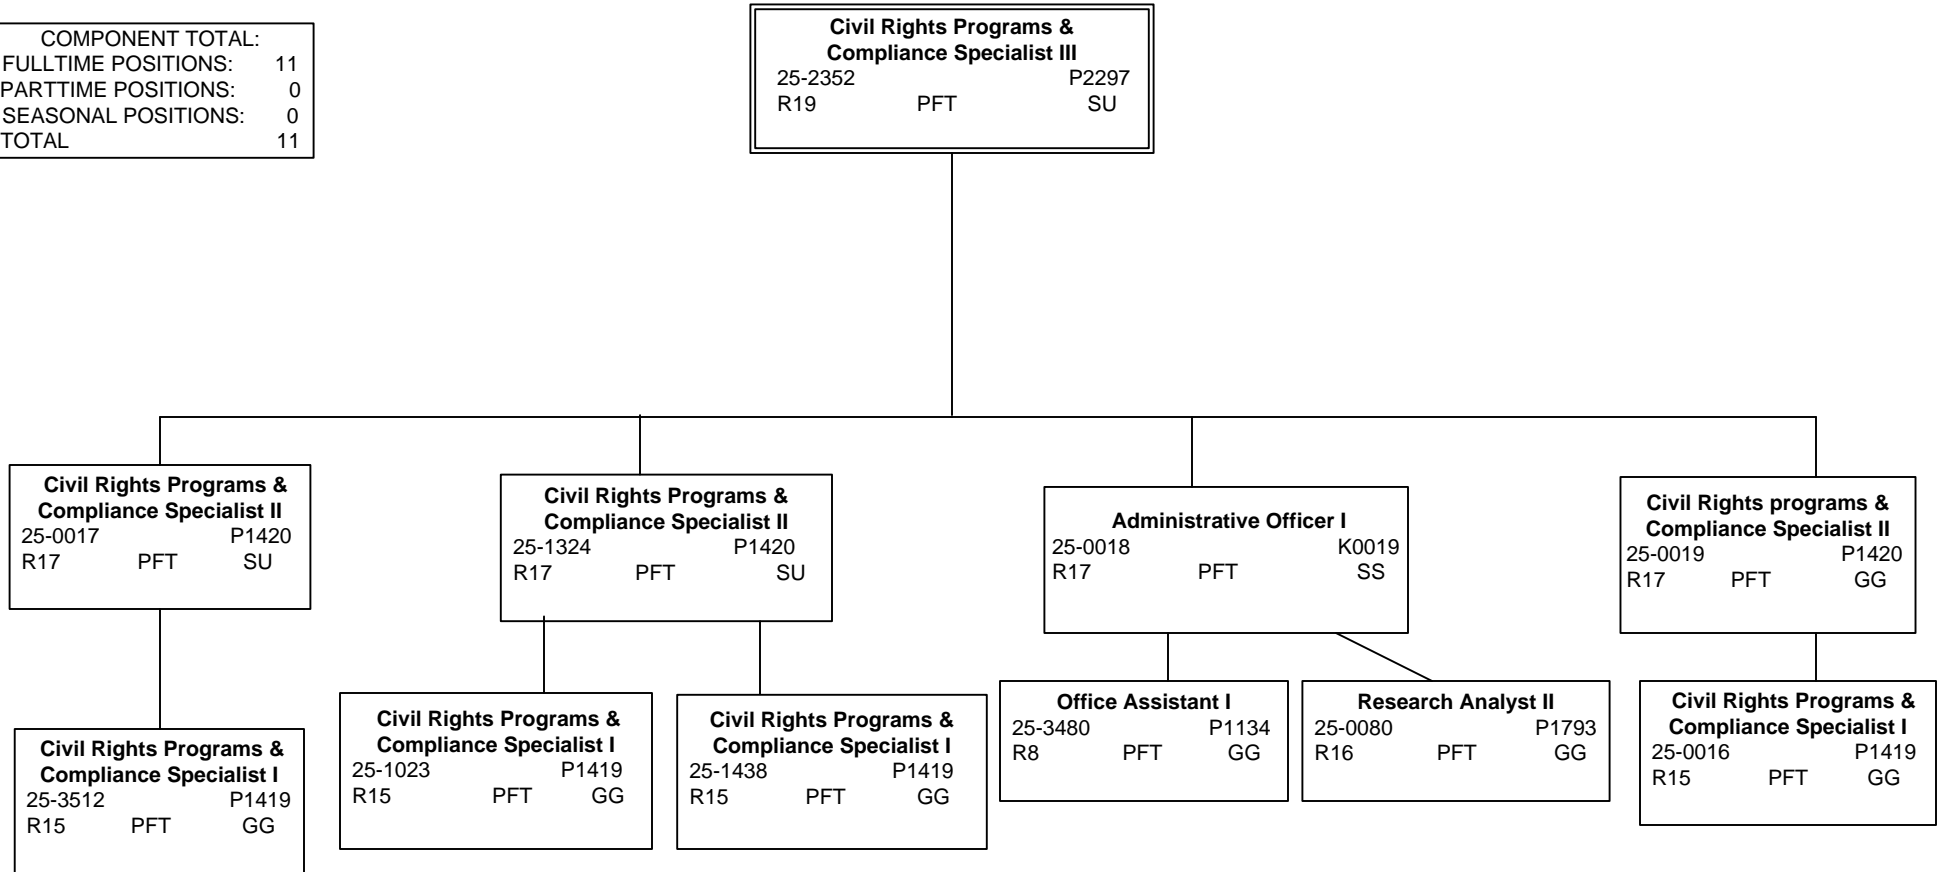

RDU: ADMINISTRATION AND SUPPORT
 COMPONENT: EQUAL EMPLOYMENT & CIVIL RIGHTS (2331)
 FY2014 Governor's Budget

COMPONENT TOTAL:	
FULLTIME POSITIONS:	11
PARTTIME POSITIONS:	0
SEASONAL POSITIONS:	0
TOTAL	11

Note: All positions are located in Anchorage.