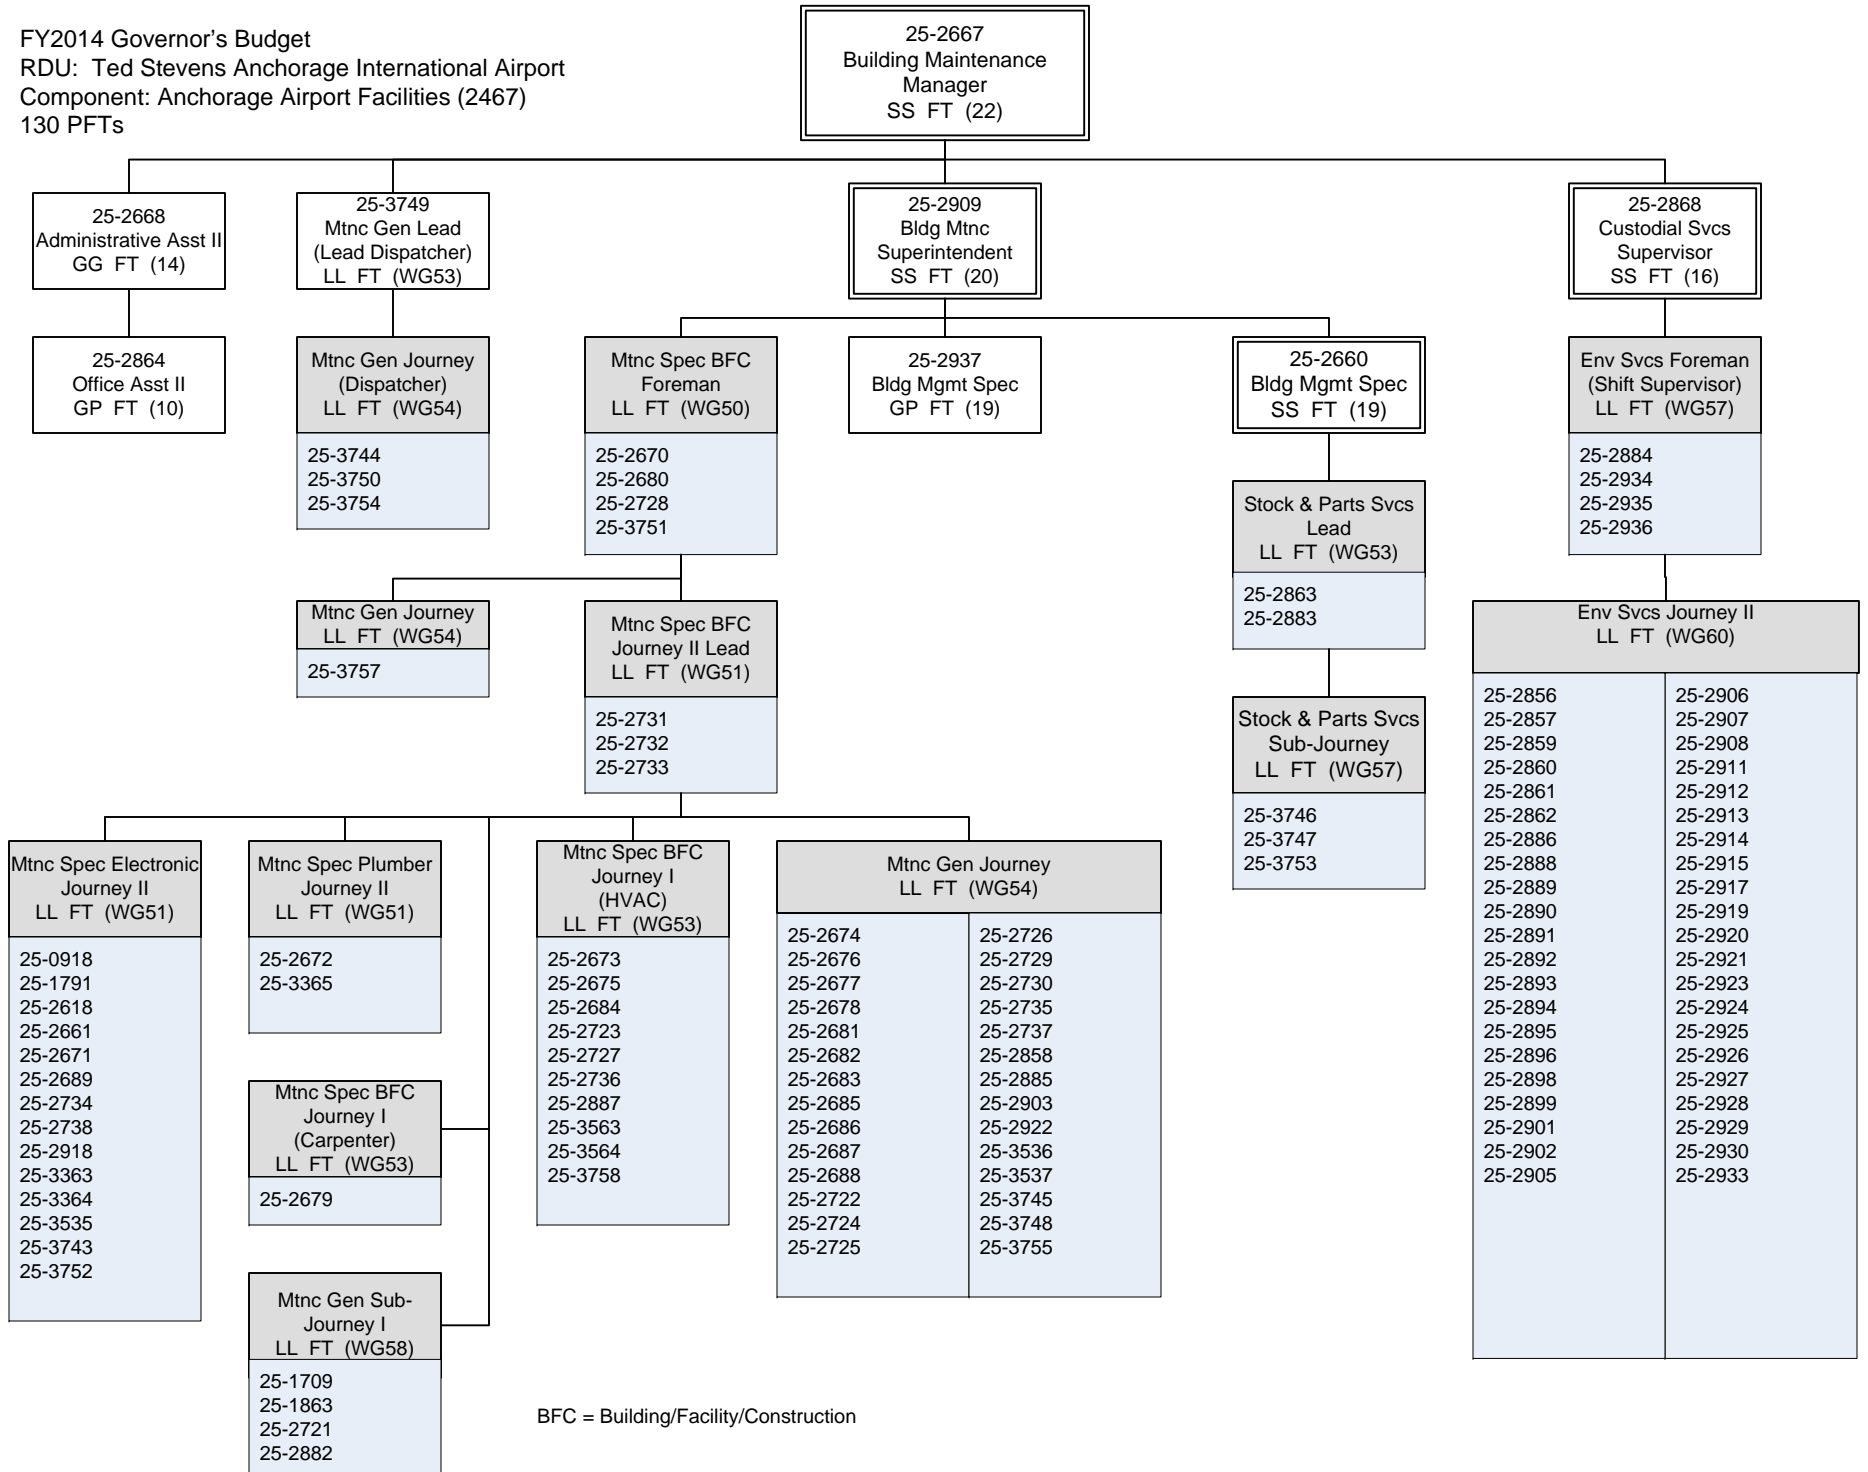

FY2014 Governor's Budget
 RDU: Ted Stevens Anchorage International Airport
 Component: Anchorage Airport Facilities (2467)
 130 PFTs

BFC = Building/Facility/Construction